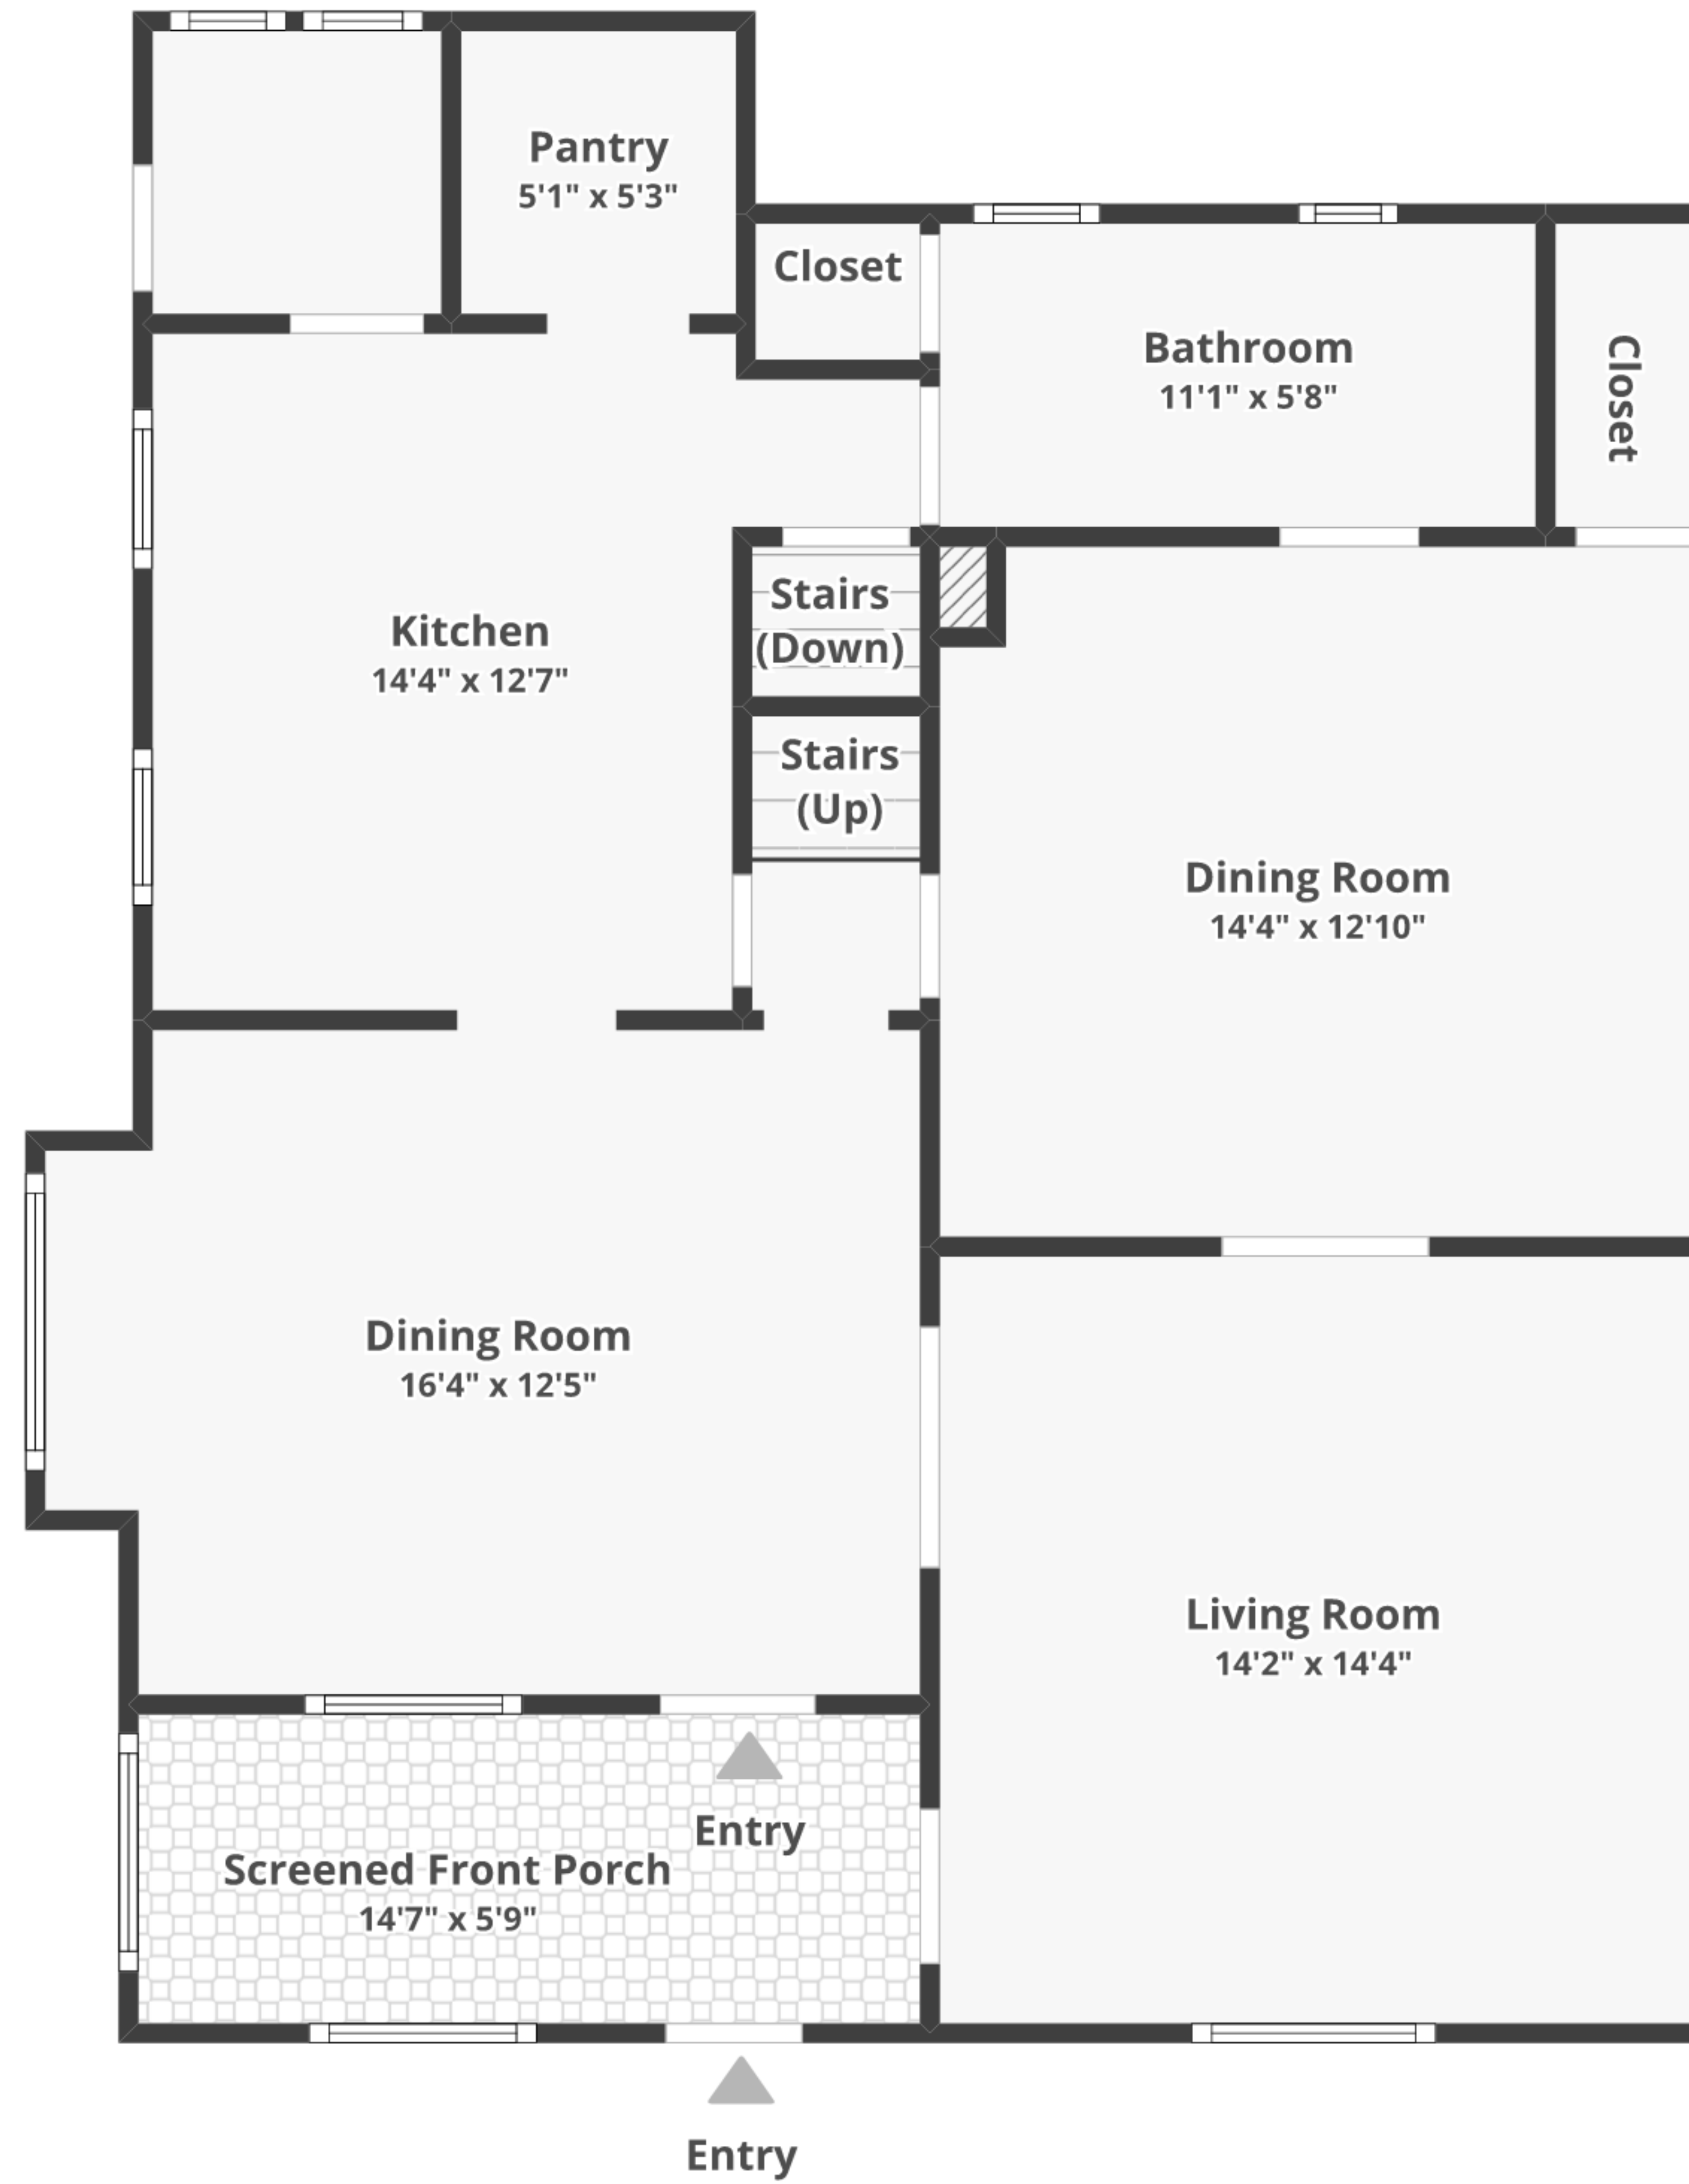

# 206 Baldwin St, Otley, IA 50214

Total finished area: ~1,604.62 sq. ft.

## Floor 1

Finished area: ~880.36 sq. ft.