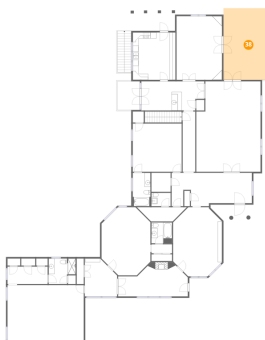

38 Floor 2 - Porch

Dimensions: 16'8" x 23'11"
Area: 399 sq. ft
Counted as living area: No

Heated: No
Finished: No
Enclosed: No
Contiguous: Yes
Permitted: Yes
Wet space: No
Addition: No
Conversion: No