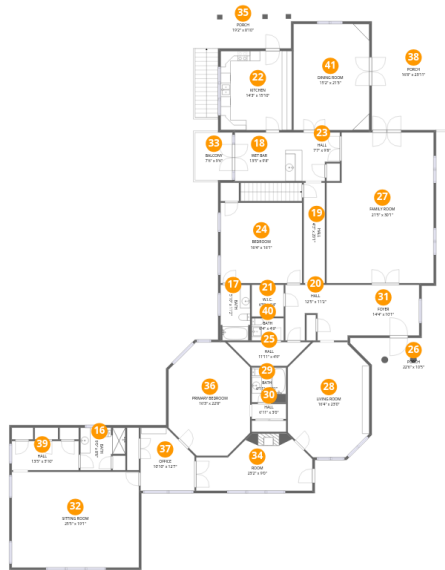

## Room dimensions

Floor 1

Total:1145sqft

Excluded: 1527sqft

#		Dimensions	sqft	Counted as living area
1	Storage	10'7" x 7'7"	80 sq. ft	No
2	Bath	6'11" x 11'3"	68 sq. ft	Yes
3	Hall	11'2" x 4'3"	45 sq. ft	Yes
4	Hall	5'7" x 7'3"	40 sq. ft	Yes
5	Laundry	12'8" x 14'4"	172 sq. ft	Yes
6	Bedroom	14'1" x 22'6"	293 sq. ft	Yes
7	Utility	23'4" x 29'10"	498 sq. ft	No
8	Garage	23'9" x 28'0"	665 sq. ft	No
9	Hall	8'9" x 13'0"	85 sq. ft	Yes
10	Storage	8'4" x 14'4"	120 sq. ft	No
11	Hall	4'4" x 4'2"	23 sq. ft	Yes

Home data report

**260 Peaceful Valley Lane, Rocky Mount, Franklin County,  
Virginia, United States, 24151**

#		Dimensions	sqft	Counted as living area
12	Storage	12'2" x 12'8"	155 sq. ft	No
13	Hall	4'0" x 3'8"	60 sq. ft	Yes
14	Exercise Room	10'0" x 15'0"	139 sq. ft	Yes
15	Bath	5'10" x 8'1"	59 sq. ft	Yes

Home data report

260 Peaceful Valley Lane, Rocky Mount, Franklin County, Virginia, United States, 24151

Room dimensions

Floor 2

Total:4136sqft

Excluded: 908sqft

#		Dimensions	sqft	Counted as living area
16	Bath	9'0" x 8'6"	67 sq. ft	Yes
17	Bath	5'10" x 11'2"	66 sq. ft	Yes
18	Wet Bar	13'5" x 9'8"	130 sq. ft	Yes
19	Hall	4'3" x 20'1"	85 sq. ft	Yes
20	Hall	12'5" x 11'2"	125 sq. ft	Yes
21	W.I.C.	6'5" x 6'4"	40 sq. ft	Yes
22	Kitchen	14'3" x 15'10"	226 sq. ft	Yes
23	Hall	7'7" x 9'8"	62 sq. ft	Yes
24	Bedroom	16'4" x 16'1"	262 sq. ft	Yes
25	Hall	11'11" x 4'9"	56 sq. ft	Yes
26	Porch	22'6" x 10'5"	203 sq. ft	No