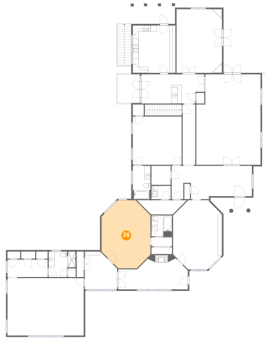

260 Peaceful Valley Lane, Rocky Mount, Franklin County,  
Virginia, United States, 24151

**36** Floor 2 - Primary Bedroom

---

Dimensions: 16'3" x 22'8"  
Area: 316 sq. ft  
Counted as living area: Yes

Heated: Yes  
Finished: Yes  
Enclosed: Yes  
Contiguous: Yes  
Permitted: Yes  
Wet space: No  
Addition: No  
Conversion: No