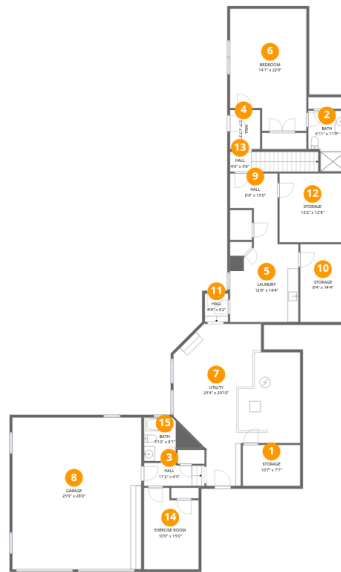

Home data report

260 Peaceful Valley Lane, Rocky Mount, Franklin County, Virginia, United States, 24151

Room dimensions

Floor 1

Total:1145sqft

Excluded: 1527sqft

#		Dimensions	sqft	Counted as living area
1	Storage	10'7" x 7'7"	80 sq. ft	No
2	Bath	6'11" x 11'3"	68 sq. ft	Yes
3	Hall	11'2" x 4'3"	45 sq. ft	Yes
4	Hall	5'7" x 7'3"	40 sq. ft	Yes
5	Laundry	12'8" x 14'4"	172 sq. ft	Yes
6	Bedroom	14'1" x 22'6"	293 sq. ft	Yes
7	Utility	23'4" x 29'10"	498 sq. ft	No
8	Garage	23'9" x 28'0"	665 sq. ft	No
9	Hall	8'9" x 13'0"	85 sq. ft	Yes
10	Storage	8'4" x 14'4"	120 sq. ft	No
11	Hall	4'4" x 4'2"	23 sq. ft	Yes