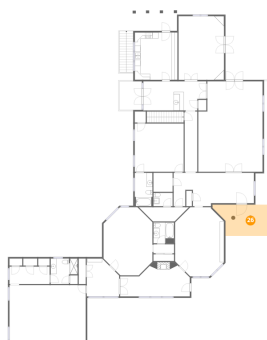

26 Floor 2 - Porch

Dimensions: 22'6" x 10'5"
Area: 203 sq. ft
Counted as living area: No

Heated: No
Finished: No
Enclosed: No
Contiguous: Yes
Permitted: Yes
Wet space: No
Addition: No
Conversion: No