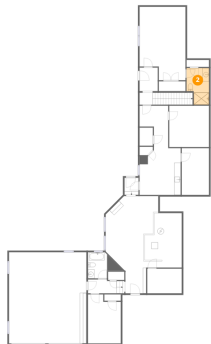

Home data report

**260 Peaceful Valley Lane, Rocky Mount, Franklin County,  
Virginia, United States, 24151**

#		Dimensions	sqft	Counted as living area
27	Family Room	21'5" x 30'1"	615 sq. ft	Yes
28	Living Room	16'4" x 23'0"	328 sq. ft	Yes
29	Bath	6'11" x 6'11"	48 sq. ft	Yes
30	Hall	6'11" x 3'0"	21 sq. ft	Yes
31	Foyer	14'4" x 10'1"	145 sq. ft	Yes
32	Sitting Room	25'5" x 19'1"	486 sq. ft	Yes
33	Balcony	7'6" x 9'6"	71 sq. ft	No
34	Room	23'2" x 9'0"	211 sq. ft	Yes
35	Porch	19'2" x 8'10"	235 sq. ft	No
36	Primary Bedroom	16'3" x 22'8"	316 sq. ft	Yes
37	Office	10'10" x 12'7"	120 sq. ft	Yes
38	Porch	16'8" x 23'11"	399 sq. ft	No
39	Hall	13'5" x 5'10"	78 sq. ft	Yes
40	Bath	6'4" x 4'6"	29 sq. ft	Yes
41	Dining Room	15'2" x 21'3"	322 sq. ft	Yes

260 Peaceful Valley Lane, Rocky Mount, Franklin County,  
Virginia, United States, 24151

**1** Floor 1 - Storage

---

Dimensions: 10'7" x 7'7"  
Area: 80 sq. ft  
Counted as living area: No

Heated: No  
Finished: No  
Enclosed: No  
Contiguous: Yes  
Permitted: Yes  
Wet space: No  
Addition: No  
Conversion: No

**2** Floor 1 - Bath

---

Dimensions: 6'11" x 11'3"  
Area: 68 sq. ft  
Counted as living area: Yes

Heated: Yes  
Finished: Yes  
Enclosed: Yes  
Contiguous: Yes  
Permitted: Yes  
Wet space: Yes  
Addition: No  
Conversion: No

260 Peaceful Valley Lane, Rocky Mount, Franklin County,  
Virginia, United States, 24151

**3** Floor 1 - Hall

Dimensions: 11'2" x 4'3"  
Area: 45 sq. ft  
Counted as living area: Yes

Heated: Yes  
Finished: Yes  
Enclosed: Yes  
Contiguous: Yes  
Permitted: Yes  
Wet space: No  
Addition: No  
Conversion: No