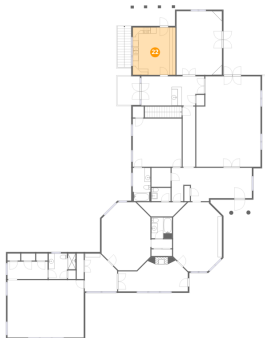

22 Floor 2 - Kitchen

Dimensions: 14'3" x 15'10"
Area: 226 sq. ft
Counted as living area: Yes

Heated: Yes
Finished: Yes
Enclosed: Yes
Contiguous: Yes
Permitted: Yes
Wet space: No
Addition: No
Conversion: No