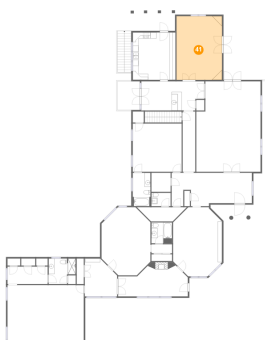

41 Floor 2 - Dining Room

Dimensions: 15'2" x 21'3"
Area: 322 sq. ft
Counted as living area: Yes

Heated: Yes
Finished: Yes
Enclosed: Yes
Contiguous: Yes
Permitted: Yes
Wet space: No
Addition: No
Conversion: No