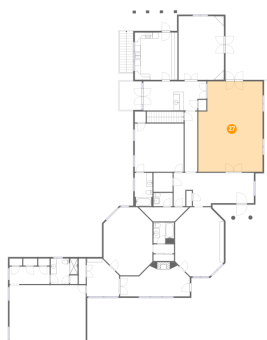

260 Peaceful Valley Lane, Rocky Mount, Franklin County,  
Virginia, United States, 24151

**27** Floor 2 - Family Room

---

Dimensions: 21'5" x 30'1"  
Area: 615 sq. ft  
Counted as living area: Yes

Heated: Yes  
Finished: Yes  
Enclosed: Yes  
Contiguous: Yes  
Permitted: Yes  
Wet space: No  
Addition: No  
Conversion: No