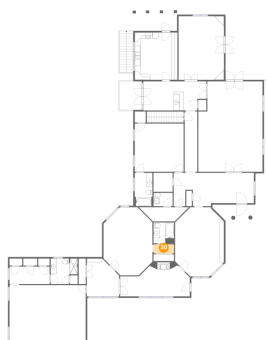

260 Peaceful Valley Lane, Rocky Mount, Franklin County,  
Virginia, United States, 24151

**30** Floor 2 - Hall

Dimensions: 6'11" x 3'0"  
Area: 21 sq. ft  
Counted as living area: Yes

Heated: Yes  
Finished: Yes  
Enclosed: Yes  
Contiguous: Yes  
Permitted: Yes  
Wet space: No  
Addition: No  
Conversion: No