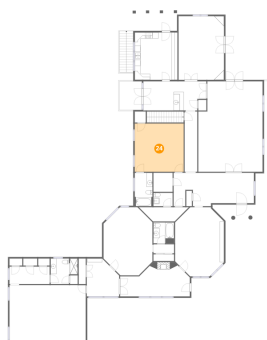

260 Peaceful Valley Lane, Rocky Mount, Franklin County,  
Virginia, United States, 24151

**24** Floor 2 - Bedroom

Dimensions: 16'4" x 16'1"  
Area: 262 sq. ft  
Counted as living area: Yes

Heated: Yes  
Finished: Yes  
Enclosed: Yes  
Contiguous: Yes  
Permitted: Yes  
Wet space: No  
Addition: No  
Conversion: No