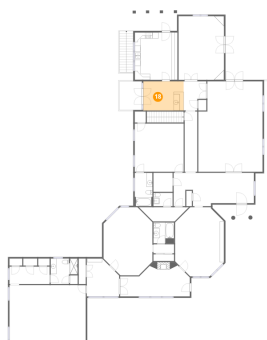

260 Peaceful Valley Lane, Rocky Mount, Franklin County,  
Virginia, United States, 24151

**18** Floor 2 - Wet Bar

Dimensions: 13'5" x 9'8"  
Area: 130 sq. ft  
Counted as living area: Yes

Heated: Yes  
Finished: Yes  
Enclosed: Yes  
Contiguous: Yes  
Permitted: Yes  
Wet space: No  
Addition: No  
Conversion: No