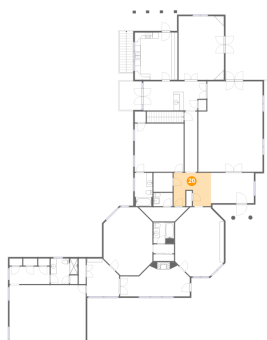

20 Floor 2 - Hall

Dimensions: 12'5" x 11'2"
Area: 125 sq. ft
Counted as living area: Yes

Heated: Yes
Finished: Yes
Enclosed: Yes
Contiguous: Yes
Permitted: Yes
Wet space: No
Addition: No
Conversion: No