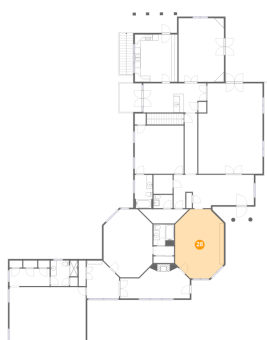

28 Floor 2 - Living Room

Dimensions: 16'4" x 23'0"
Area: 328 sq. ft
Counted as living area: Yes

Heated: Yes
Finished: Yes
Enclosed: Yes
Contiguous: Yes
Permitted: Yes
Wet space: No
Addition: No
Conversion: No