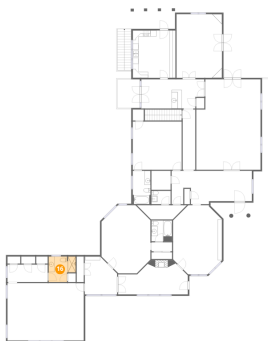

16 Floor 2 - Bath

Dimensions: 9'0" x 8'6"
Area: 67 sq. ft
Counted as living area: Yes

Heated: Yes
Finished: Yes
Enclosed: Yes
Contiguous: Yes
Permitted: Yes
Wet space: Yes
Addition: No
Conversion: No