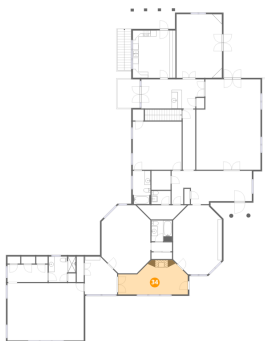

34 Floor 2 - Room

Dimensions: 23'2" x 9'0"
Area: 211 sq. ft
Counted as living area: Yes

Heated: Yes
Finished: Yes
Enclosed: Yes
Contiguous: Yes
Permitted: Yes
Wet space: No
Addition: No
Conversion: No