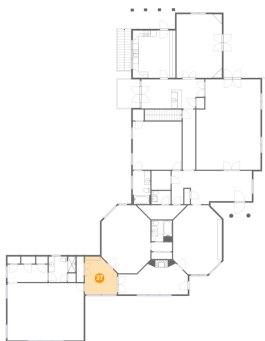

37 Floor 2 - Office

Dimensions: 10'10" x 12'7"
Area: 120 sq. ft
Counted as living area: Yes

Heated: Yes
Finished: Yes
Enclosed: Yes
Contiguous: Yes
Permitted: Yes
Wet space: No
Addition: No
Conversion: No