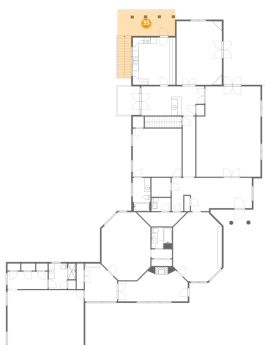

35 Floor 2 - Porch

Dimensions: 19'2" x 8'10"
Area: 235 sq. ft
Counted as living area: No

Heated: No
Finished: No
Enclosed: No
Contiguous: Yes
Permitted: Yes
Wet space: No
Addition: No
Conversion: No