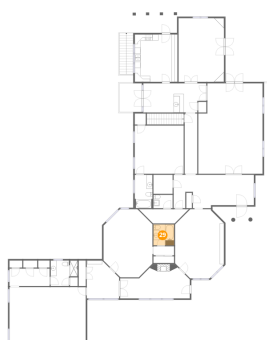

29 Floor 2 - Bath

Dimensions: 6'11" x 6'11"
Area: 48 sq. ft
Counted as living area: Yes

Heated: Yes
Finished: Yes
Enclosed: Yes
Contiguous: Yes
Permitted: Yes
Wet space: Yes
Addition: No
Conversion: No