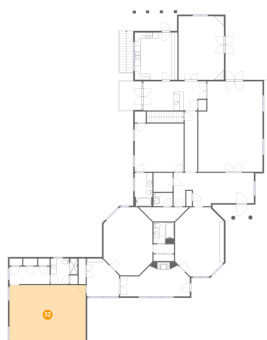

32 Floor 2 - Sitting Room

Dimensions: 25'5" x 19'1"
Area: 486 sq. ft
Counted as living area: Yes

Heated: Yes
Finished: Yes
Enclosed: Yes
Contiguous: Yes
Permitted: Yes
Wet space: No
Addition: No
Conversion: No