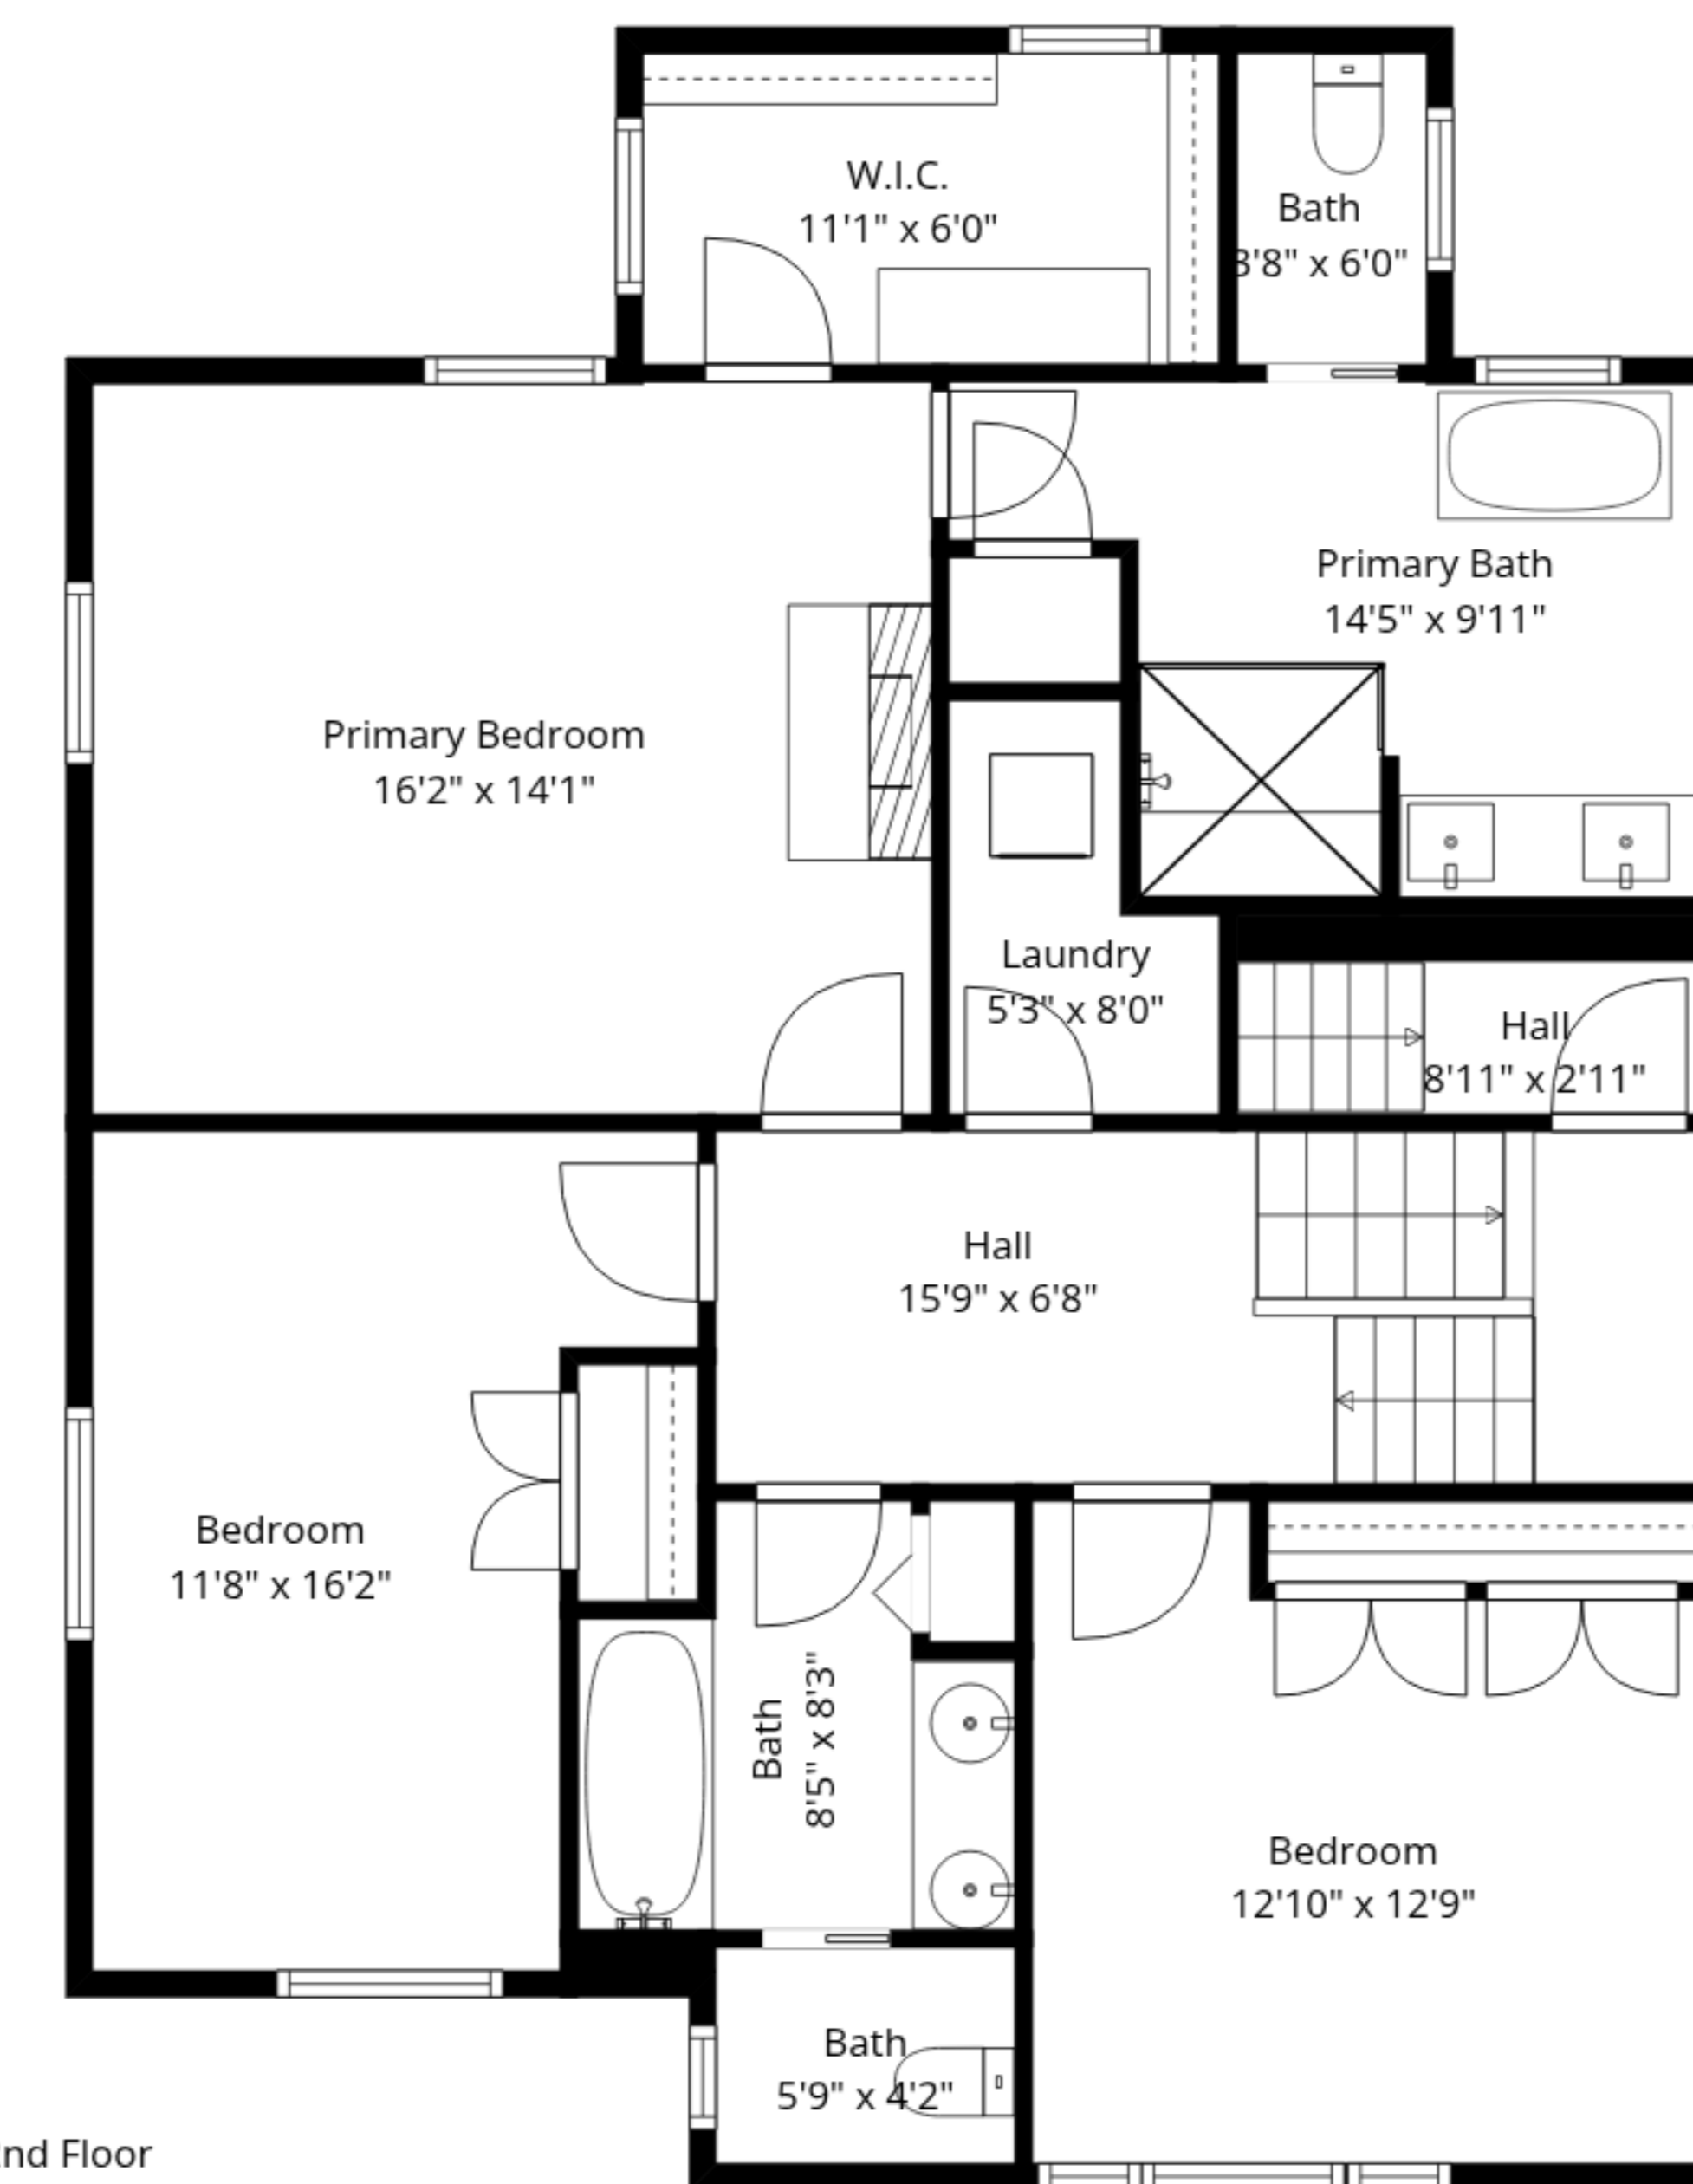

TOTAL: 3834 sq. ft

Basement: 828 sq. ft, 1st floor: 1177 sq. ft, 2nd floor: 1112 sq. ft, 3rd floor: 717 sq. ft
EXCLUDED AREAS: STORAGE: 81 sq. ft, UNDER THE PORCH: 89 sq. ft, DECK: 25 sq. ft,
PORCH: 213 sq. ft, BAY WINDOW: 19 sq. ft, WALLS: 290 sq. ft