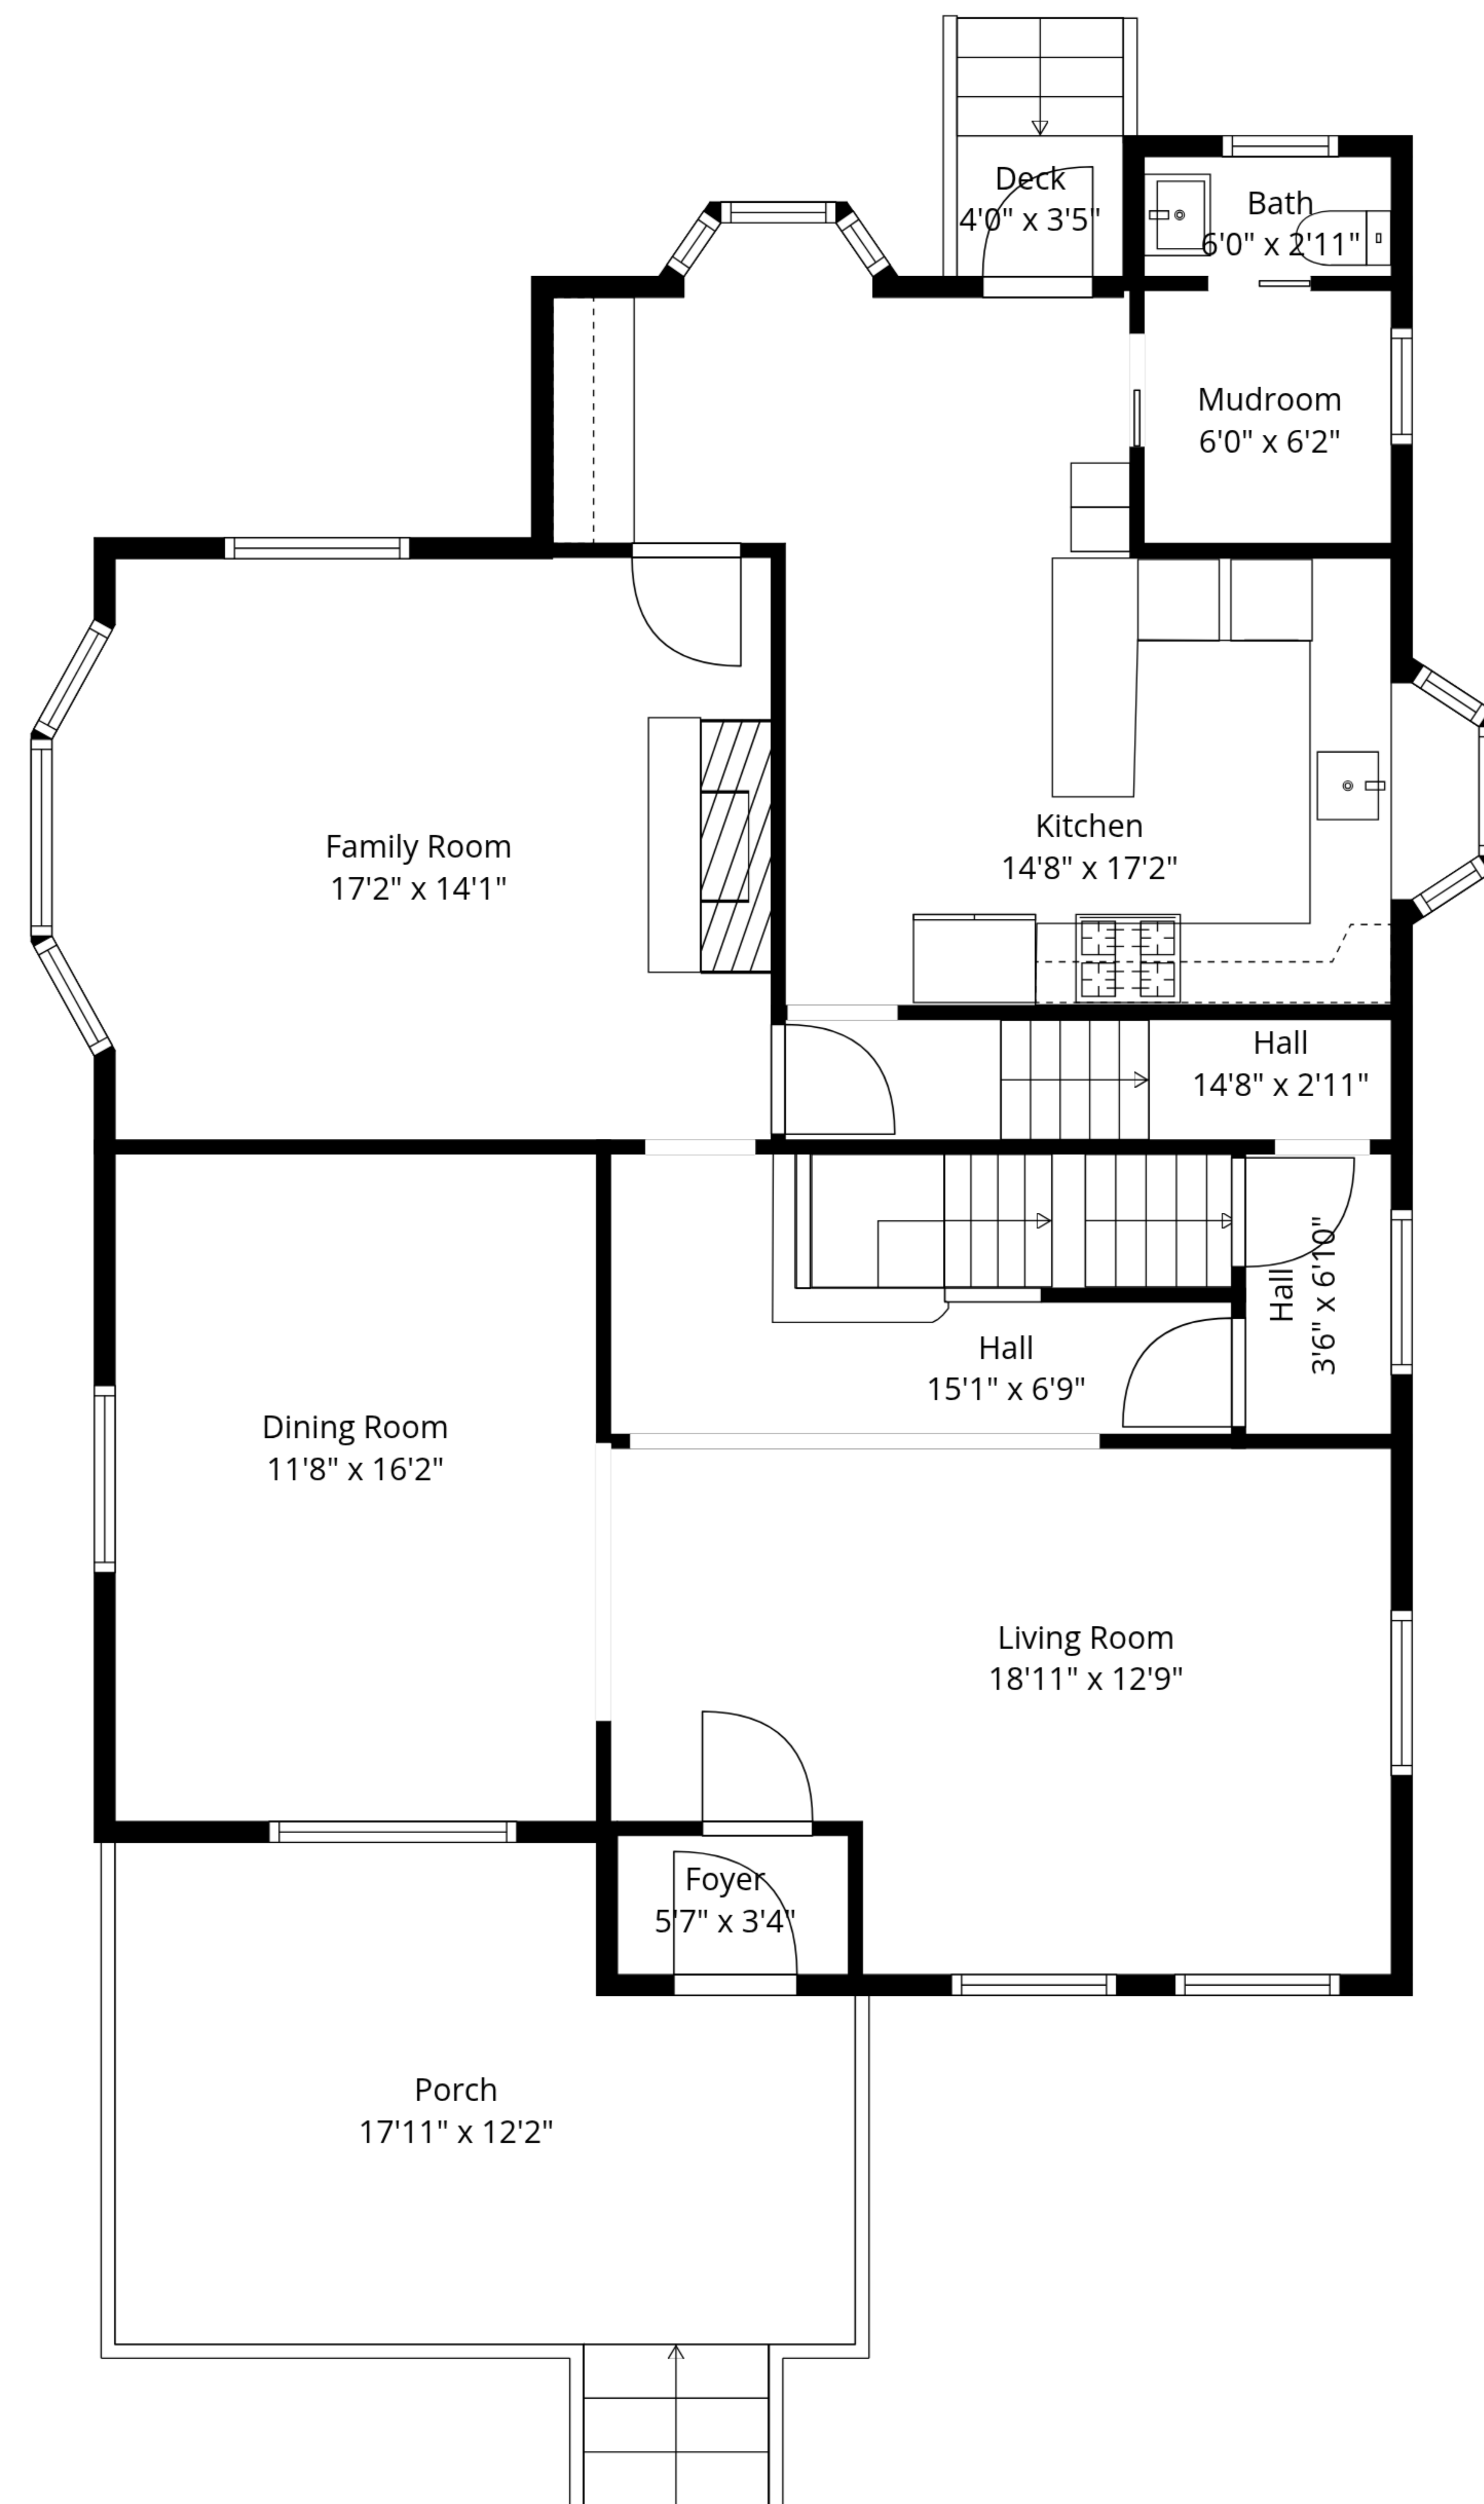

**TOTAL: 3834 sq. ft**

Basement: 828 sq. ft, 1st floor: 1177 sq. ft, 2nd floor: 1112 sq. ft, 3rd floor: 717 sq. ft  
 EXCLUDED AREAS: STORAGE: 81 sq. ft, UNDER THE PORCH: 89 sq. ft, DECK: 25 sq. ft,  
 PORCH: 213 sq. ft, BAY WINDOW: 19 sq. ft, WALLS: 290 sq. ft

Measurements Are Approximate - Deemed Highly Reliable But Not Guaranteed

**TOTAL: 3834 sq. ft**

Basement: 828 sq. ft, 1st floor: 1177 sq. ft, 2nd floor: 1112 sq. ft, 3rd floor: 717 sq. ft  
 EXCLUDED AREAS: STORAGE: 81 sq. ft, UNDER THE PORCH: 89 sq. ft, DECK: 25 sq. ft,  
 PORCH: 213 sq. ft, BAY WINDOW: 19 sq. ft, WALLS: 290 sq. ft