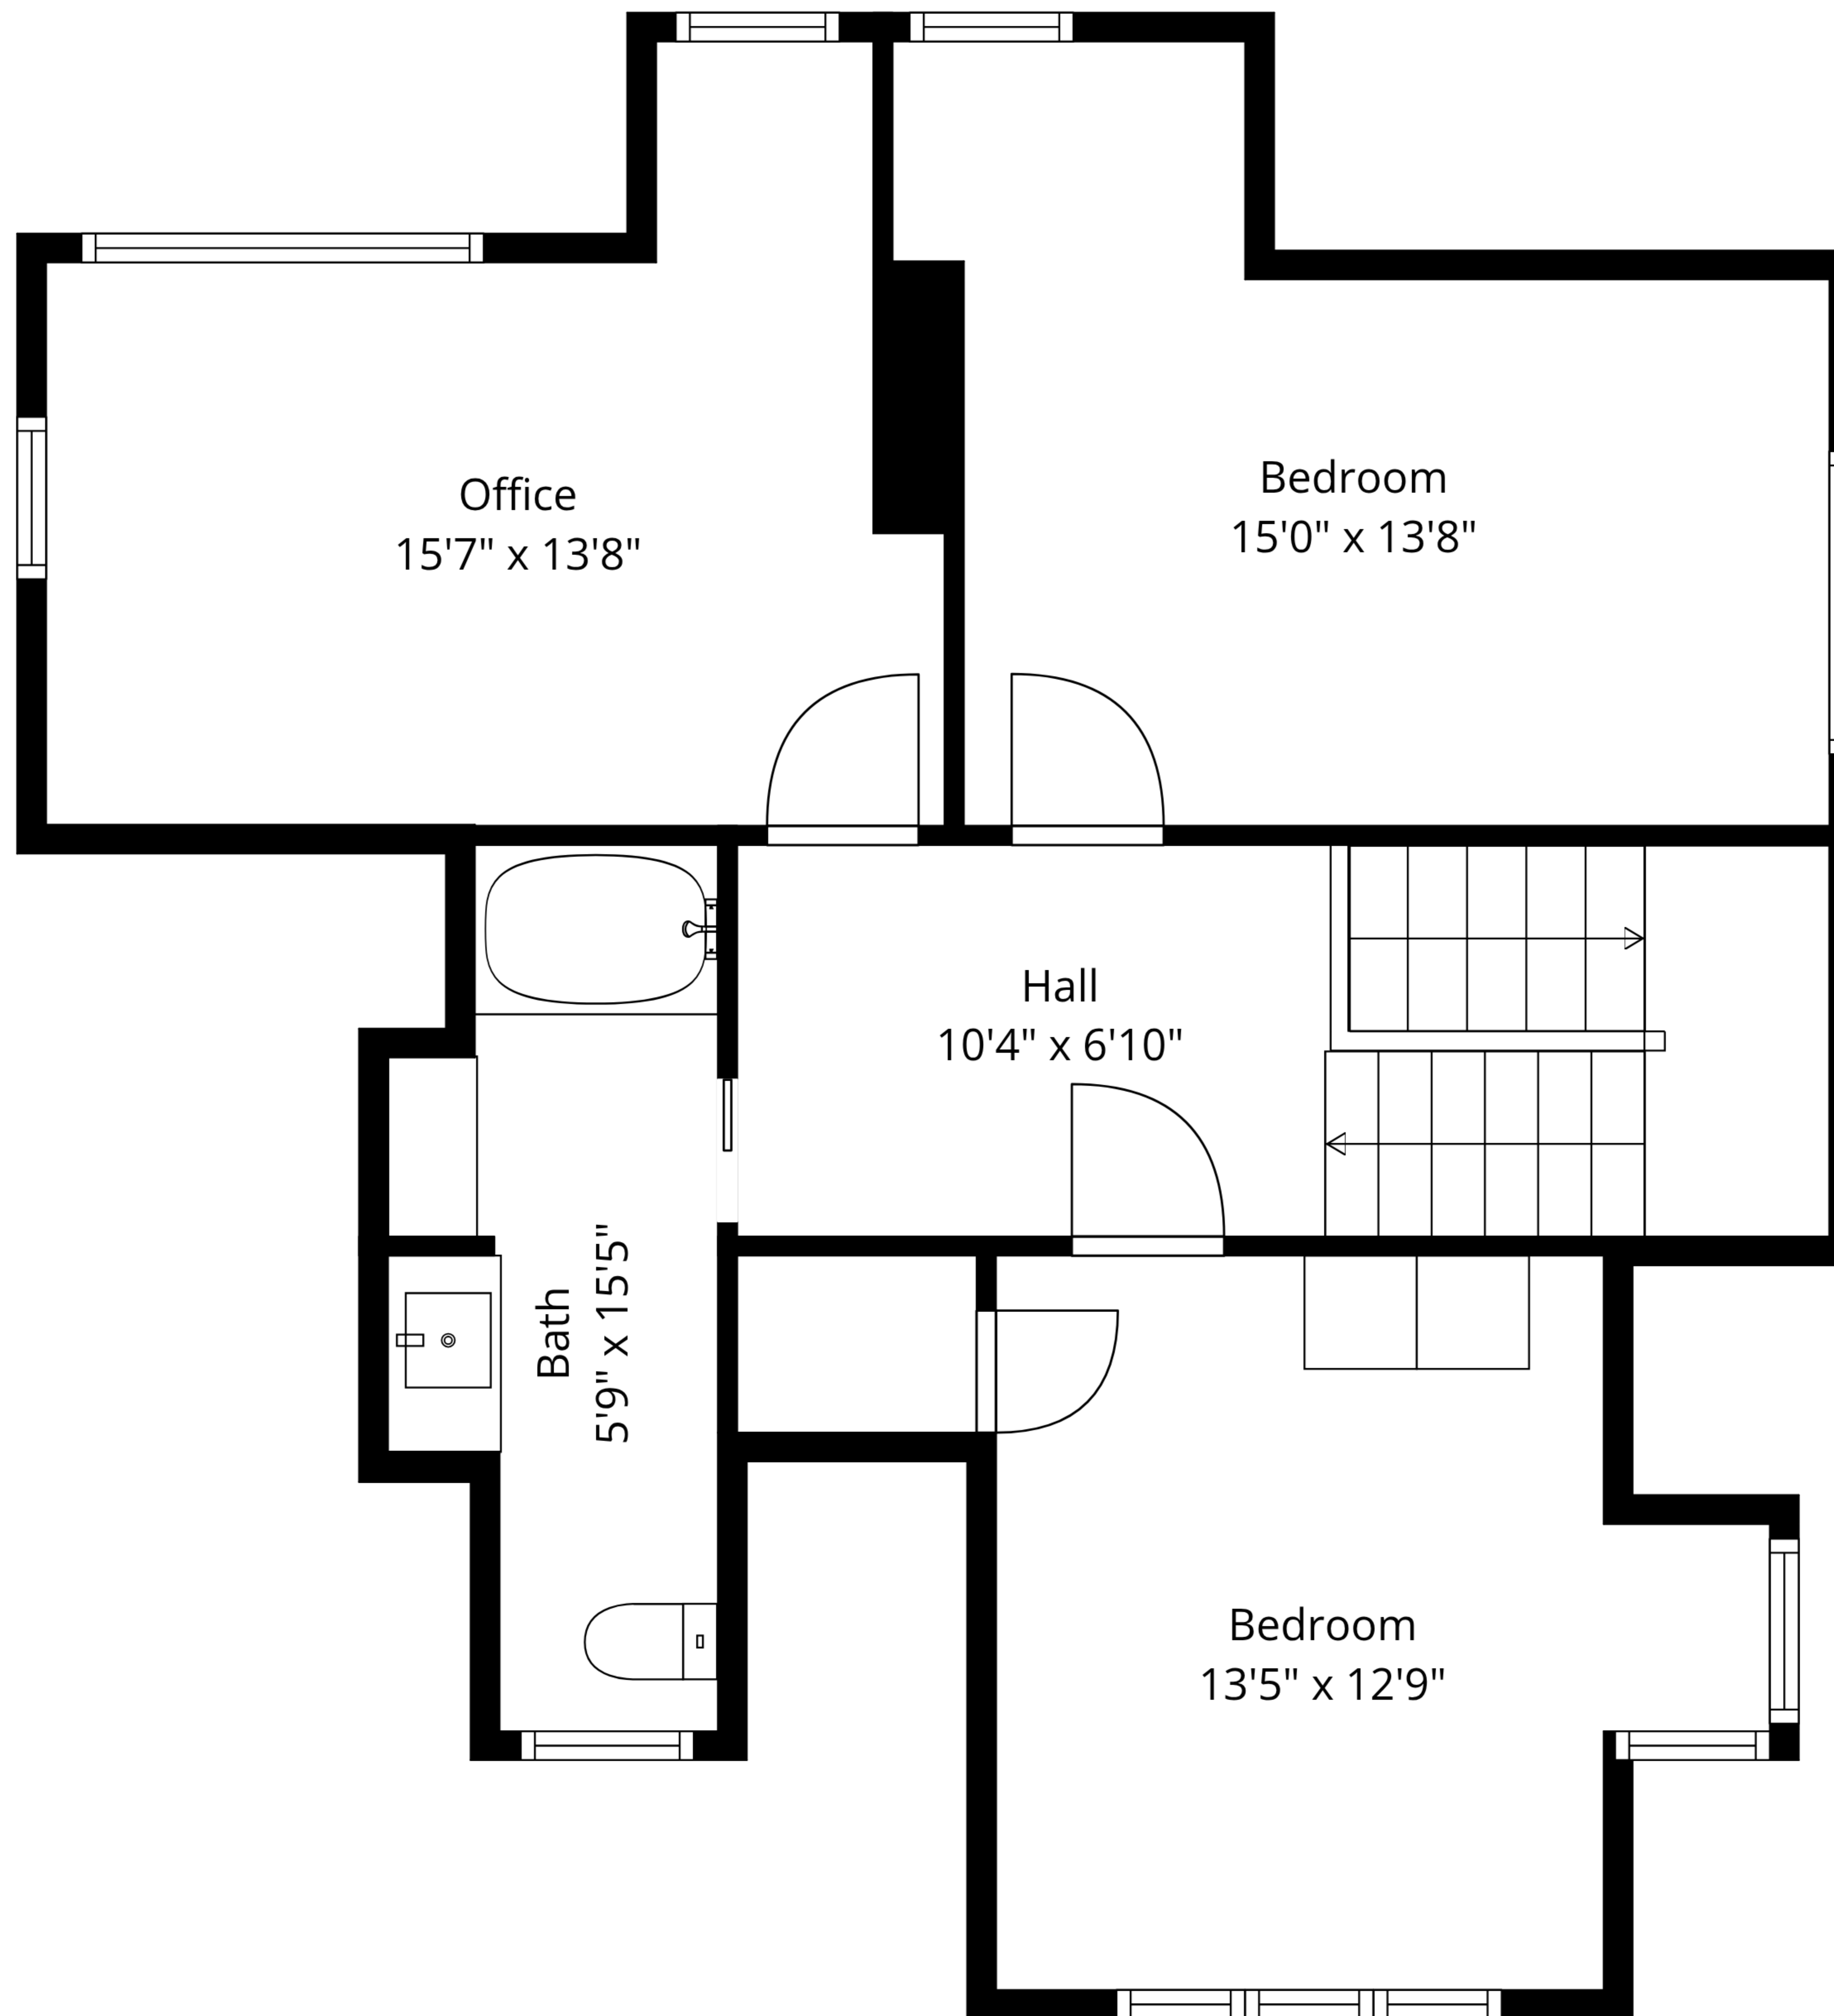

**TOTAL: 3834 sq. ft**

Basement: 828 sq. ft, 1st floor: 1177 sq. ft, 2nd floor: 1112 sq. ft, 3rd floor: 717 sq. ft  
 EXCLUDED AREAS: STORAGE: 81 sq. ft, UNDER THE PORCH: 89 sq. ft, DECK: 25 sq. ft,  
 PORCH: 213 sq. ft, BAY WINDOW: 19 sq. ft, WALLS: 290 sq. ft

Measurements Are Approximate - Deemed Highly Reliable But Not Guaranteed

**TOTAL: 3834 sq. ft**

Basement: 828 sq. ft, 1st floor: 1177 sq. ft, 2nd floor: 1112 sq. ft, 3rd floor: 717 sq. ft  
 EXCLUDED AREAS: STORAGE: 81 sq. ft, UNDER THE PORCH: 89 sq. ft, DECK: 25 sq. ft,  
 PORCH: 213 sq. ft, BAY WINDOW: 19 sq. ft, WALLS: 290 sq. ft