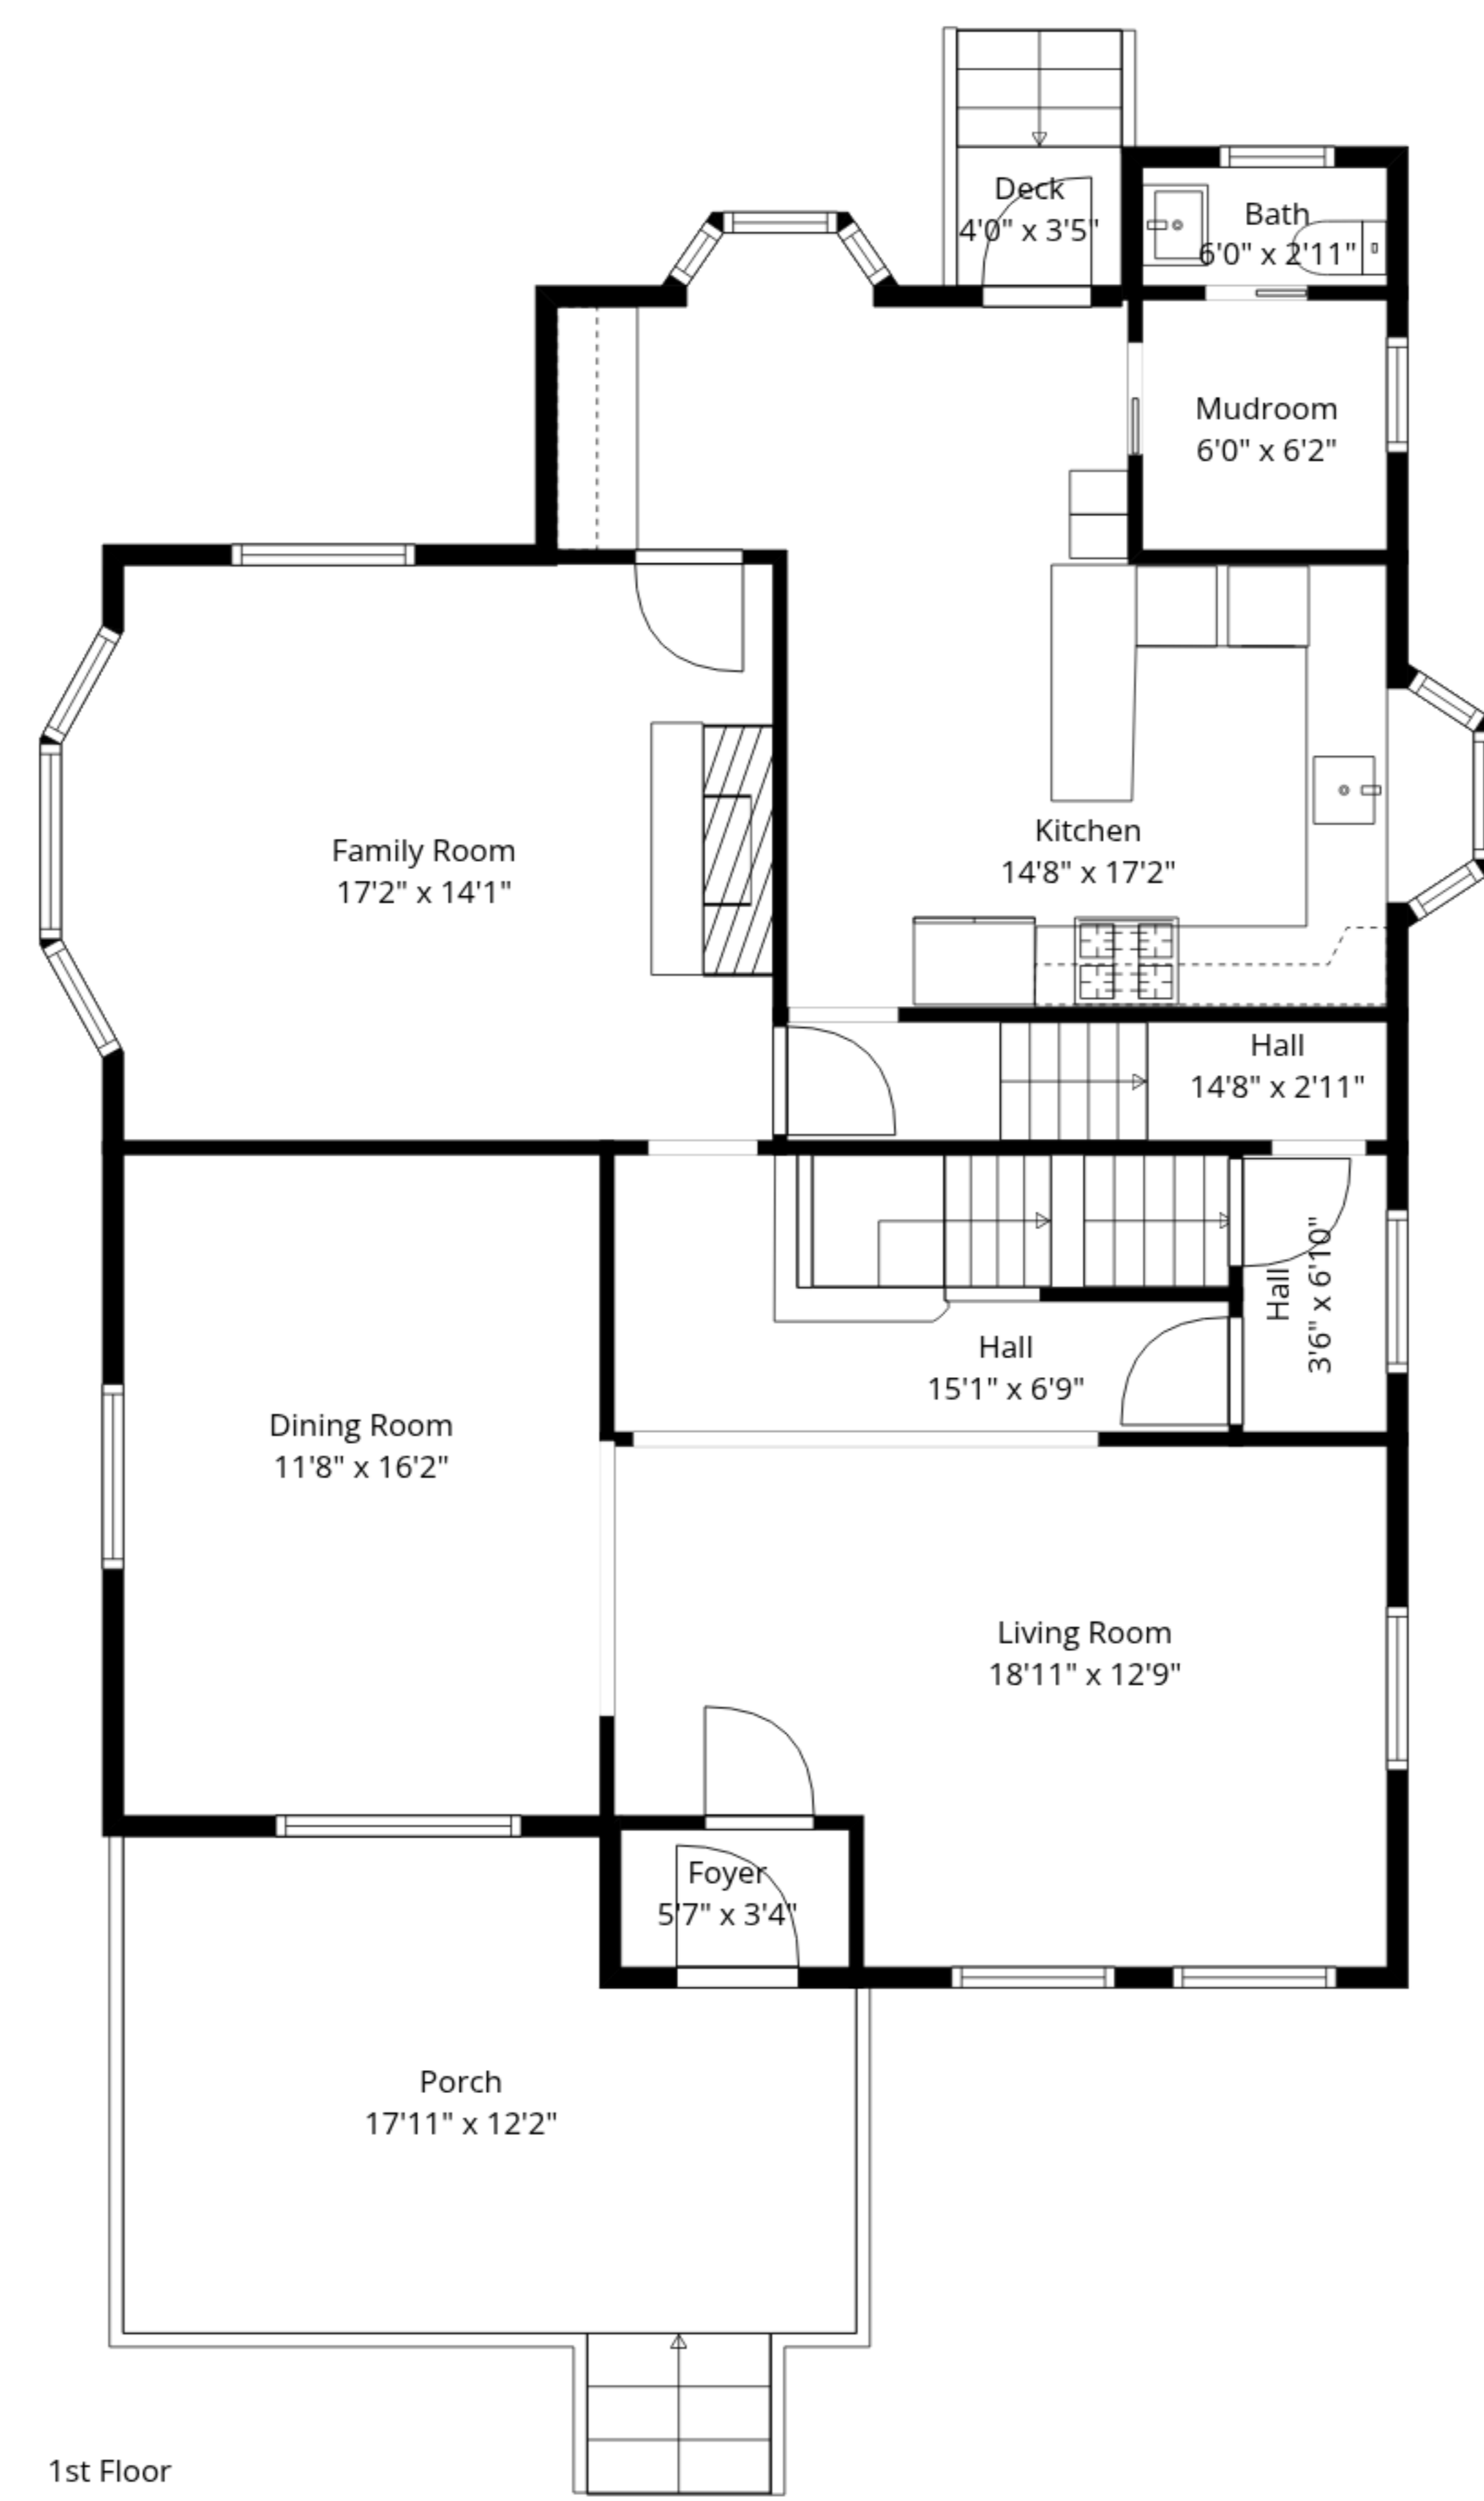

TOTAL: 3834 sq. ft

Basement: 828 sq. ft, 1st floor: 1177 sq. ft, 2nd floor: 1112 sq. ft, 3rd floor: 717 sq. ft
EXCLUDED AREAS: STORAGE: 81 sq. ft, UNDER THE PORCH: 89 sq. ft, DECK: 25 sq. ft,
PORCH: 213 sq. ft, BAY WINDOW: 19 sq. ft, WALLS: 290 sq. ft