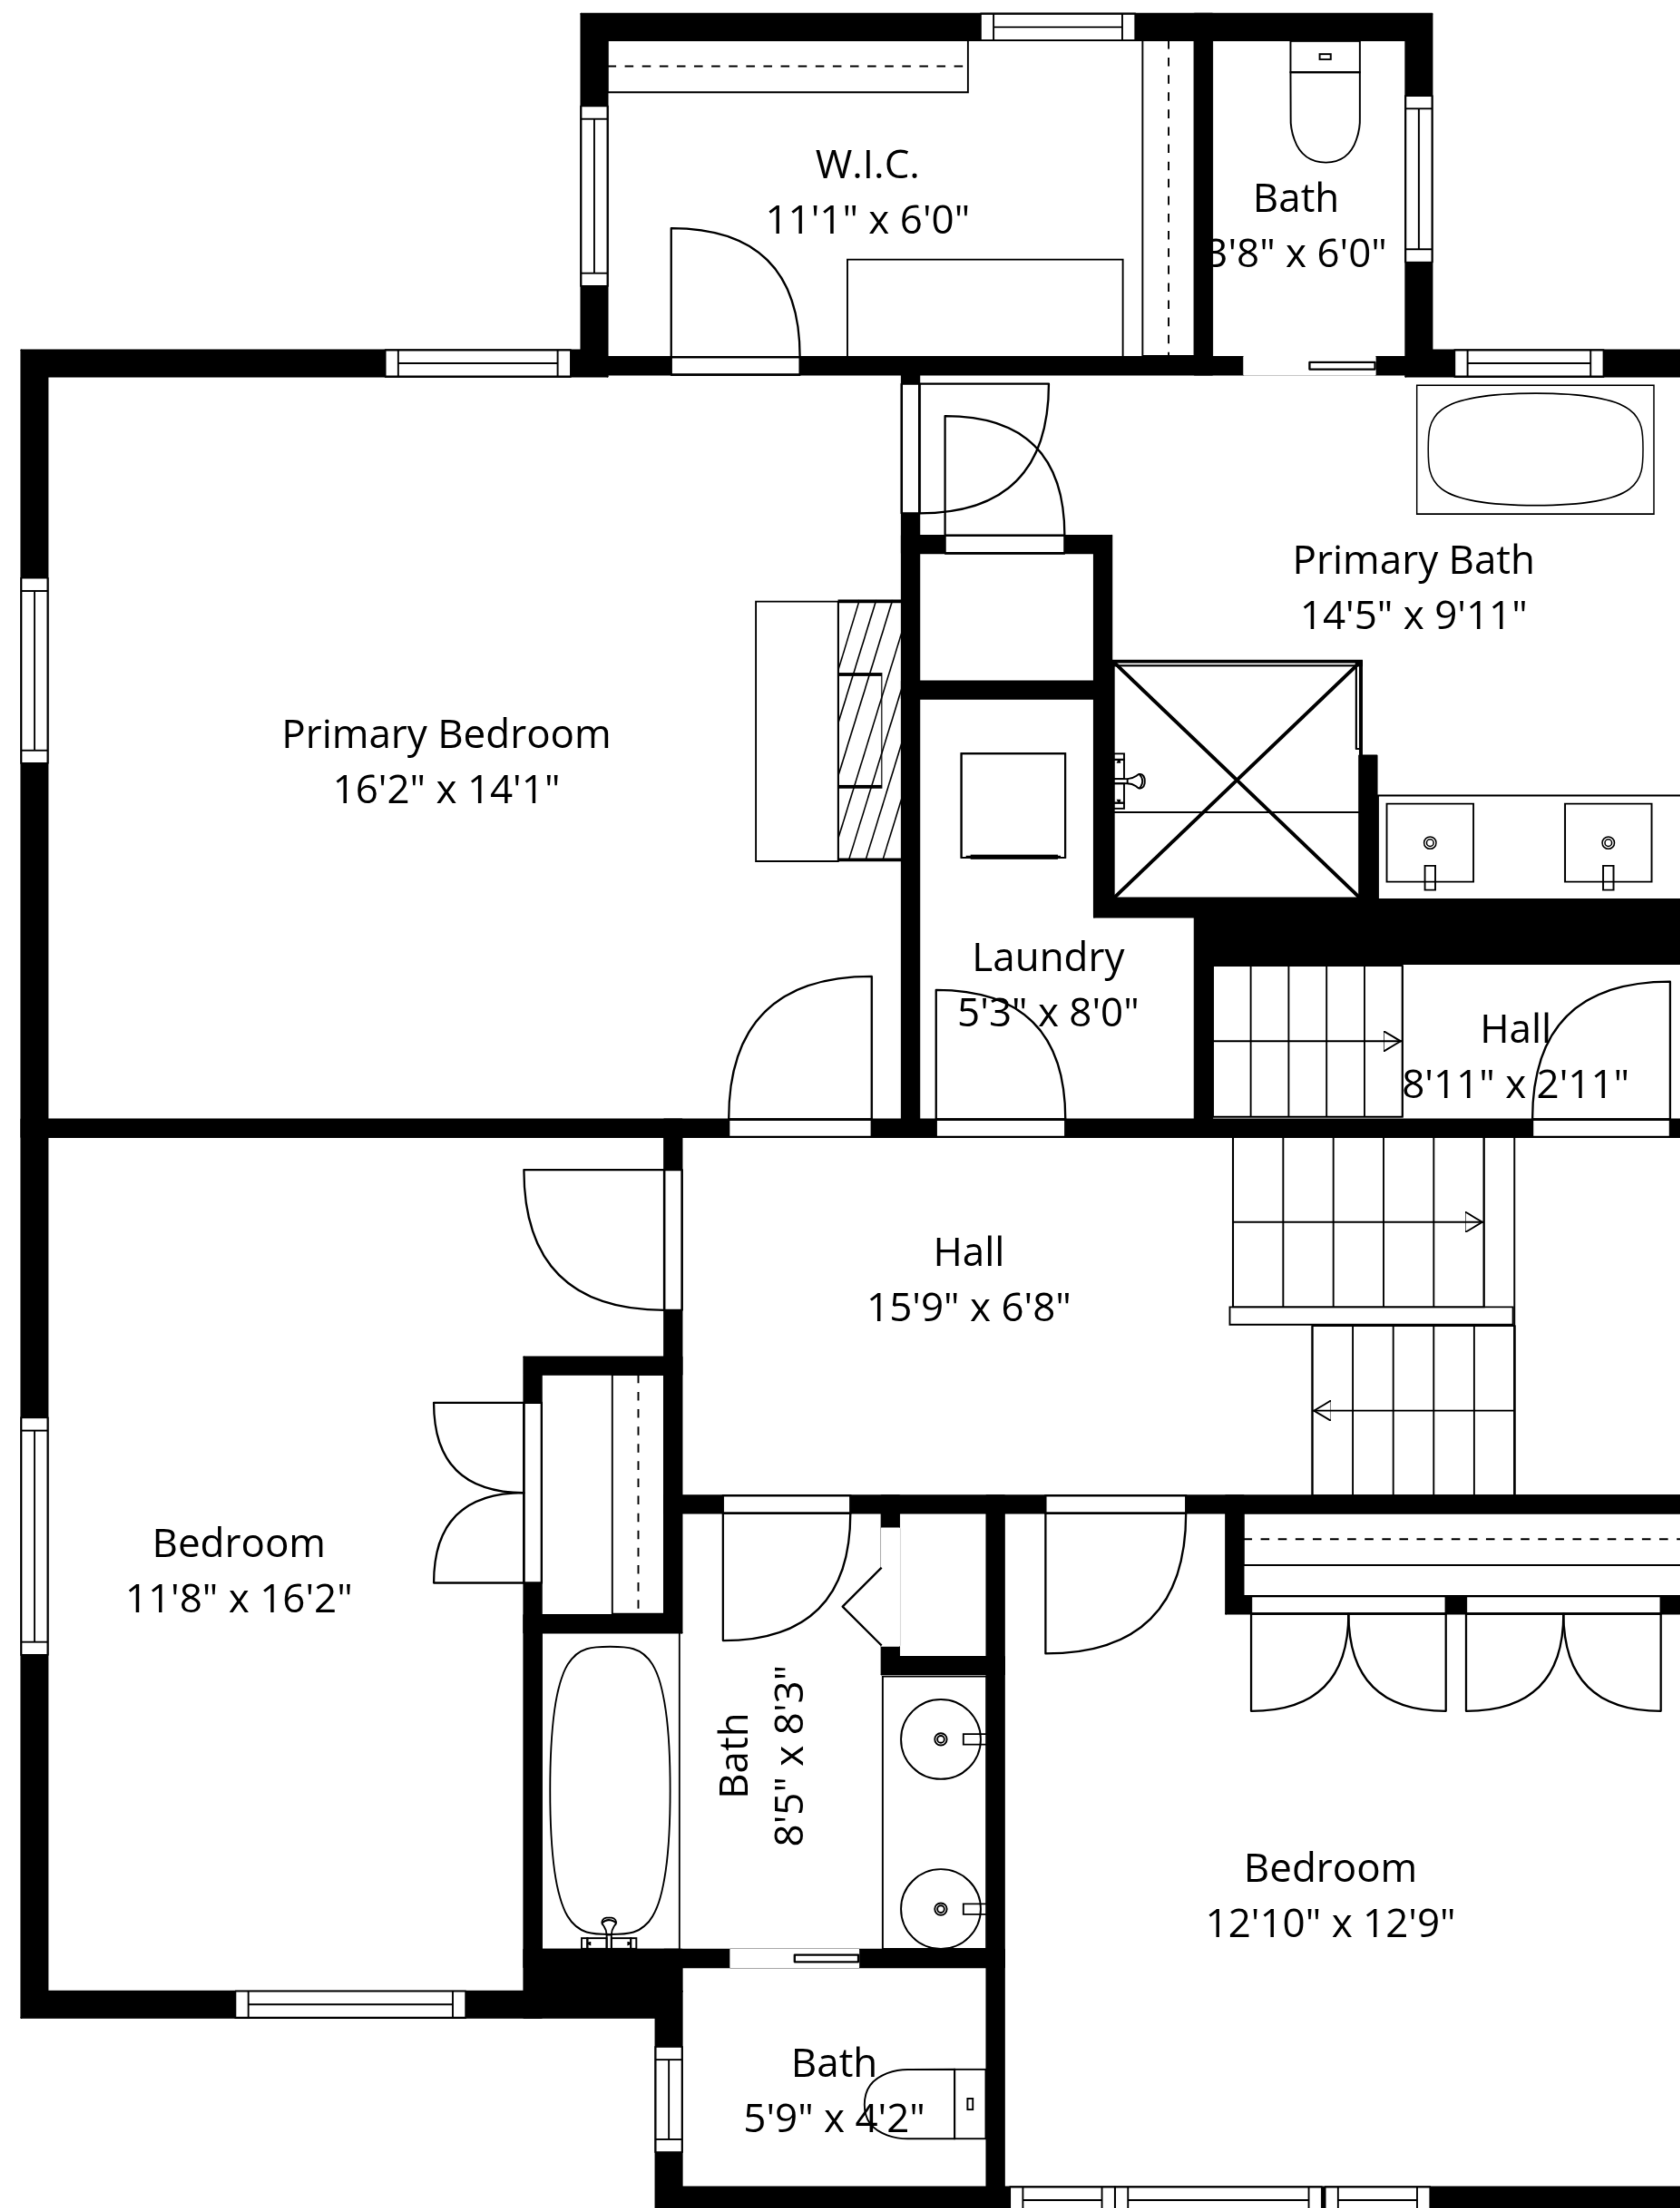

**TOTAL: 3834 sq. ft**

Basement: 828 sq. ft, 1st floor: 1177 sq. ft, 2nd floor: 1112 sq. ft, 3rd floor: 717 sq. ft  
 EXCLUDED AREAS: STORAGE: 81 sq. ft, UNDER THE PORCH: 89 sq. ft, DECK: 25 sq. ft,  
 PORCH: 213 sq. ft, BAY WINDOW: 19 sq. ft, WALLS: 290 sq. ft

Measurements Are Approximate - Deemed Highly Reliable But Not Guaranteed

**TOTAL: 3834 sq. ft**

Basement: 828 sq. ft, 1st floor: 1177 sq. ft, 2nd floor: 1112 sq. ft, 3rd floor: 717 sq. ft  
 EXCLUDED AREAS: STORAGE: 81 sq. ft, UNDER THE PORCH: 89 sq. ft, DECK: 25 sq. ft,  
 PORCH: 213 sq. ft, BAY WINDOW: 19 sq. ft, WALLS: 290 sq. ft