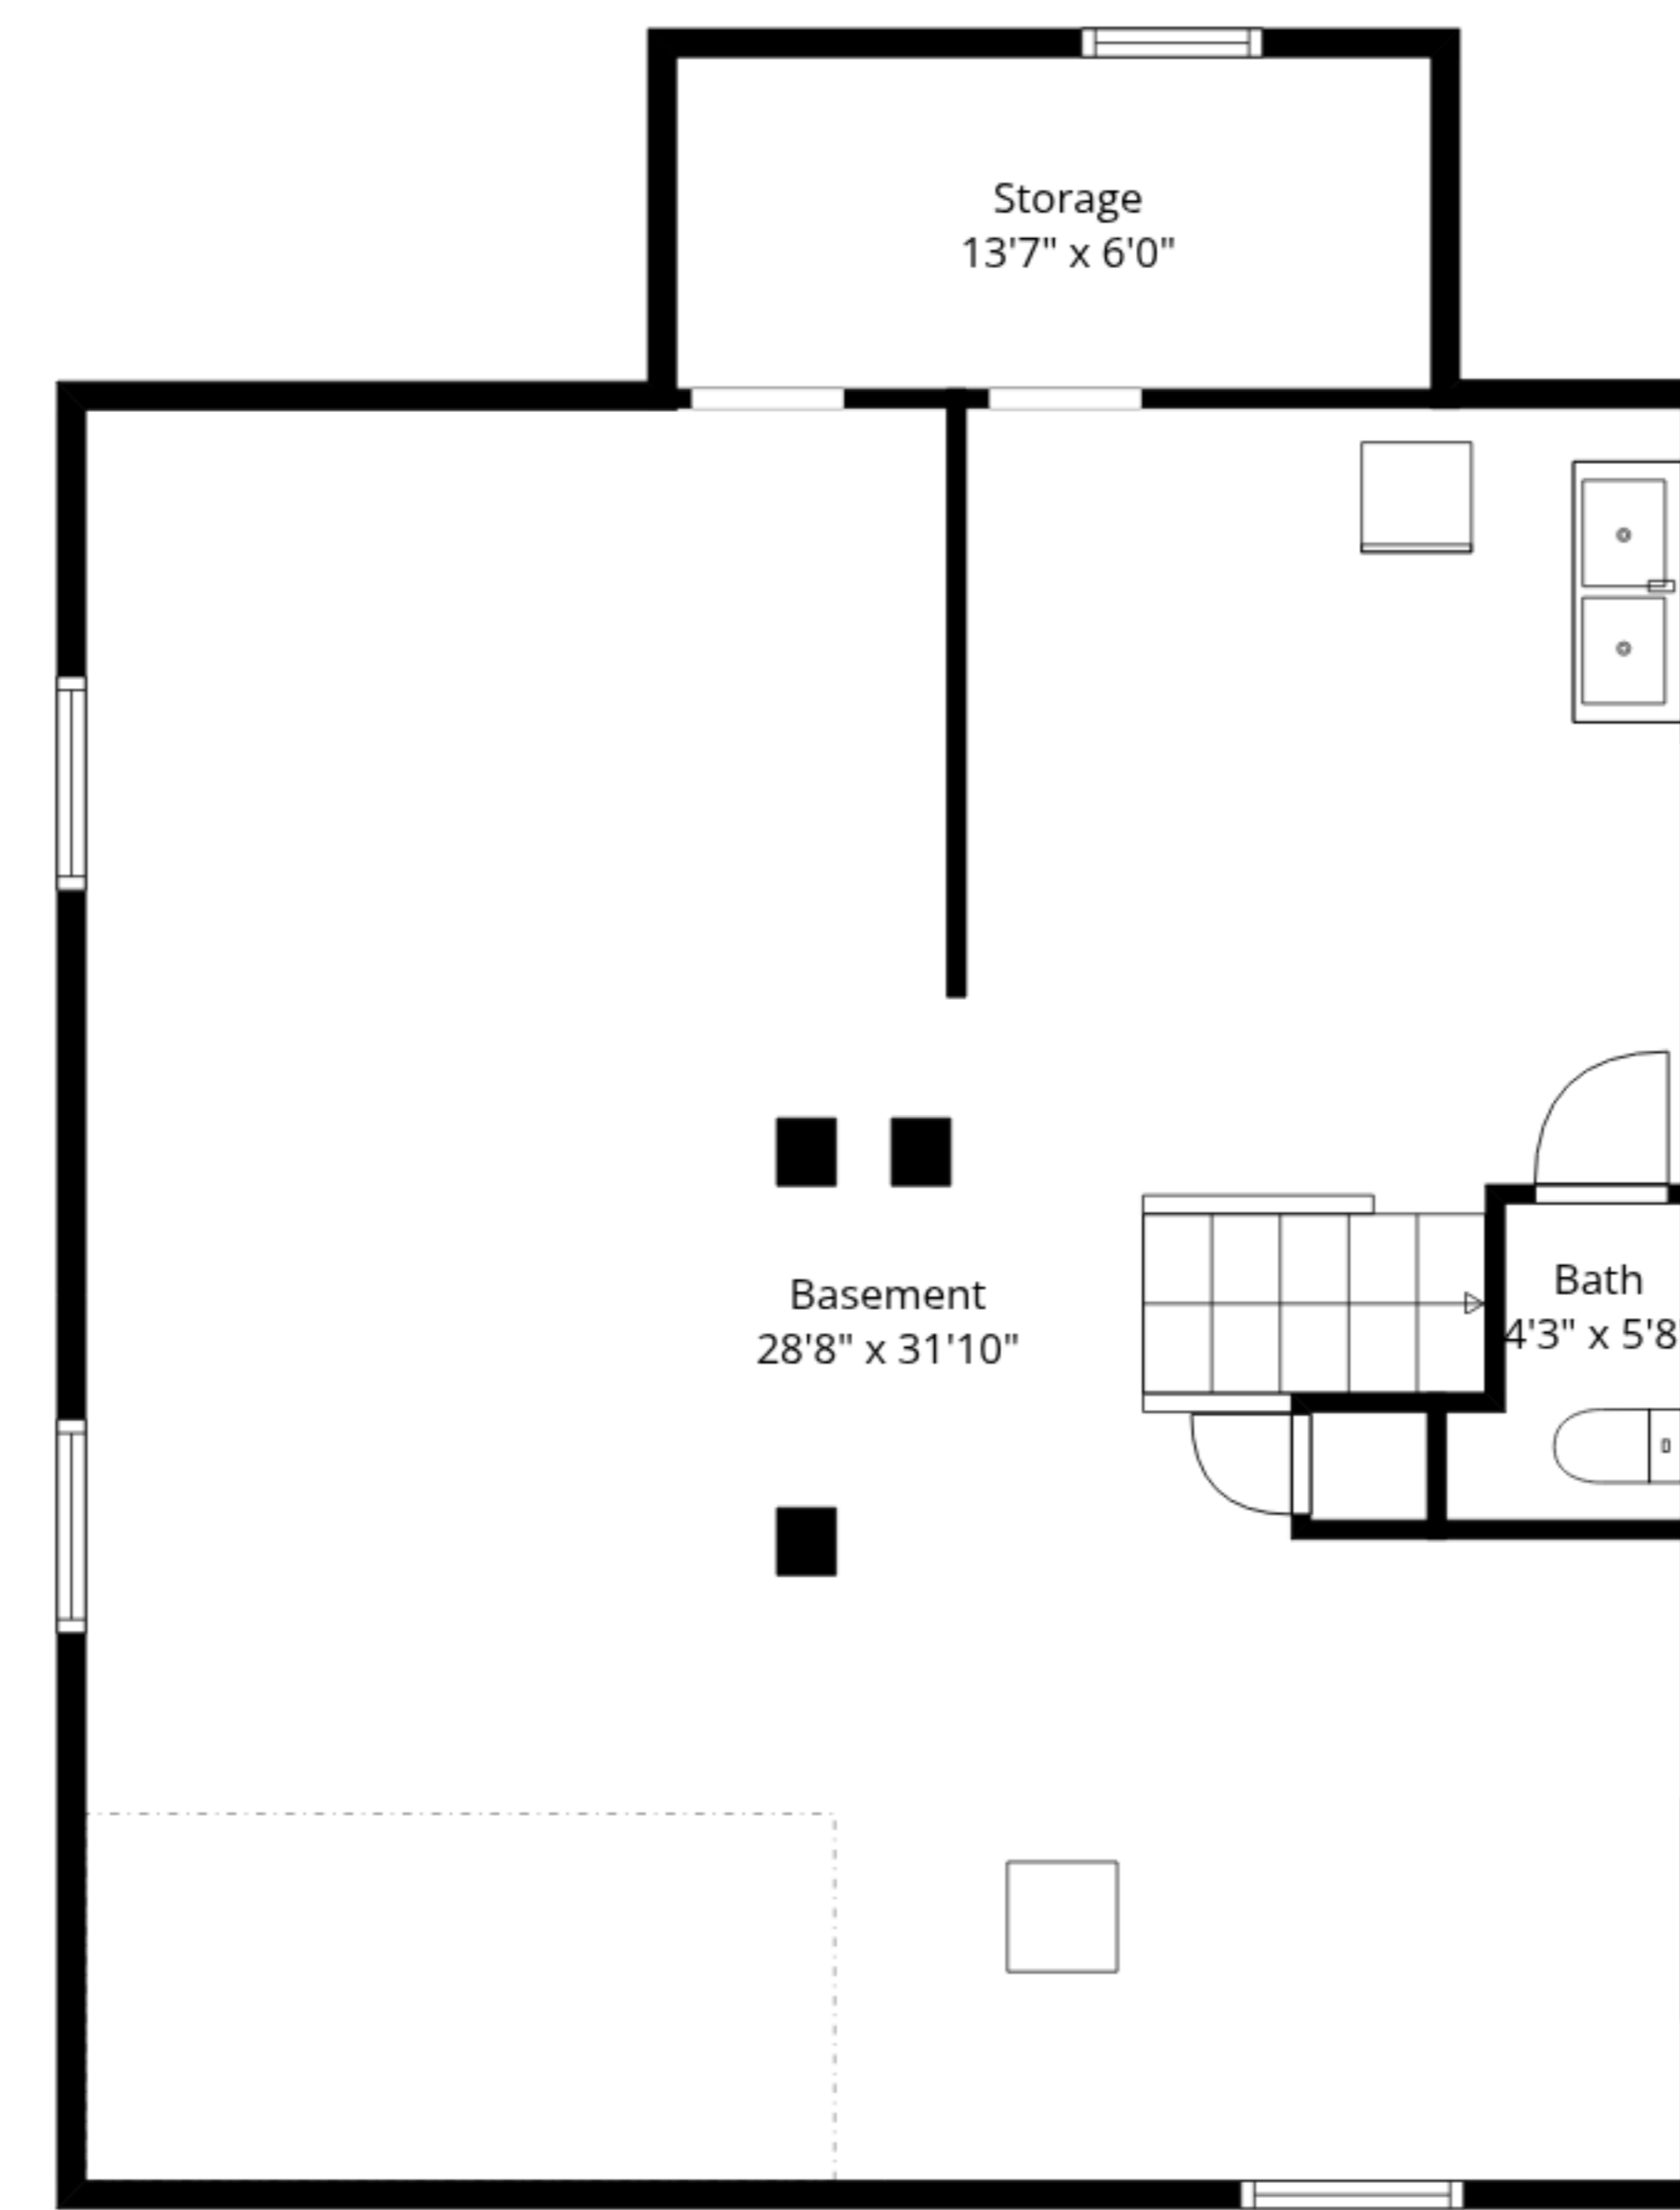

TOTAL: 3834 sq. ft

Basement: 828 sq. ft, 1st floor: 1177 sq. ft, 2nd floor: 1112 sq. ft, 3rd floor: 717 sq. ft
EXCLUDED AREAS: STORAGE: 81 sq. ft, UNDER THE PORCH: 89 sq. ft, DECK: 25 sq. ft,
PORCH: 213 sq. ft, BAY WINDOW: 19 sq. ft, WALLS: 290 sq. ft