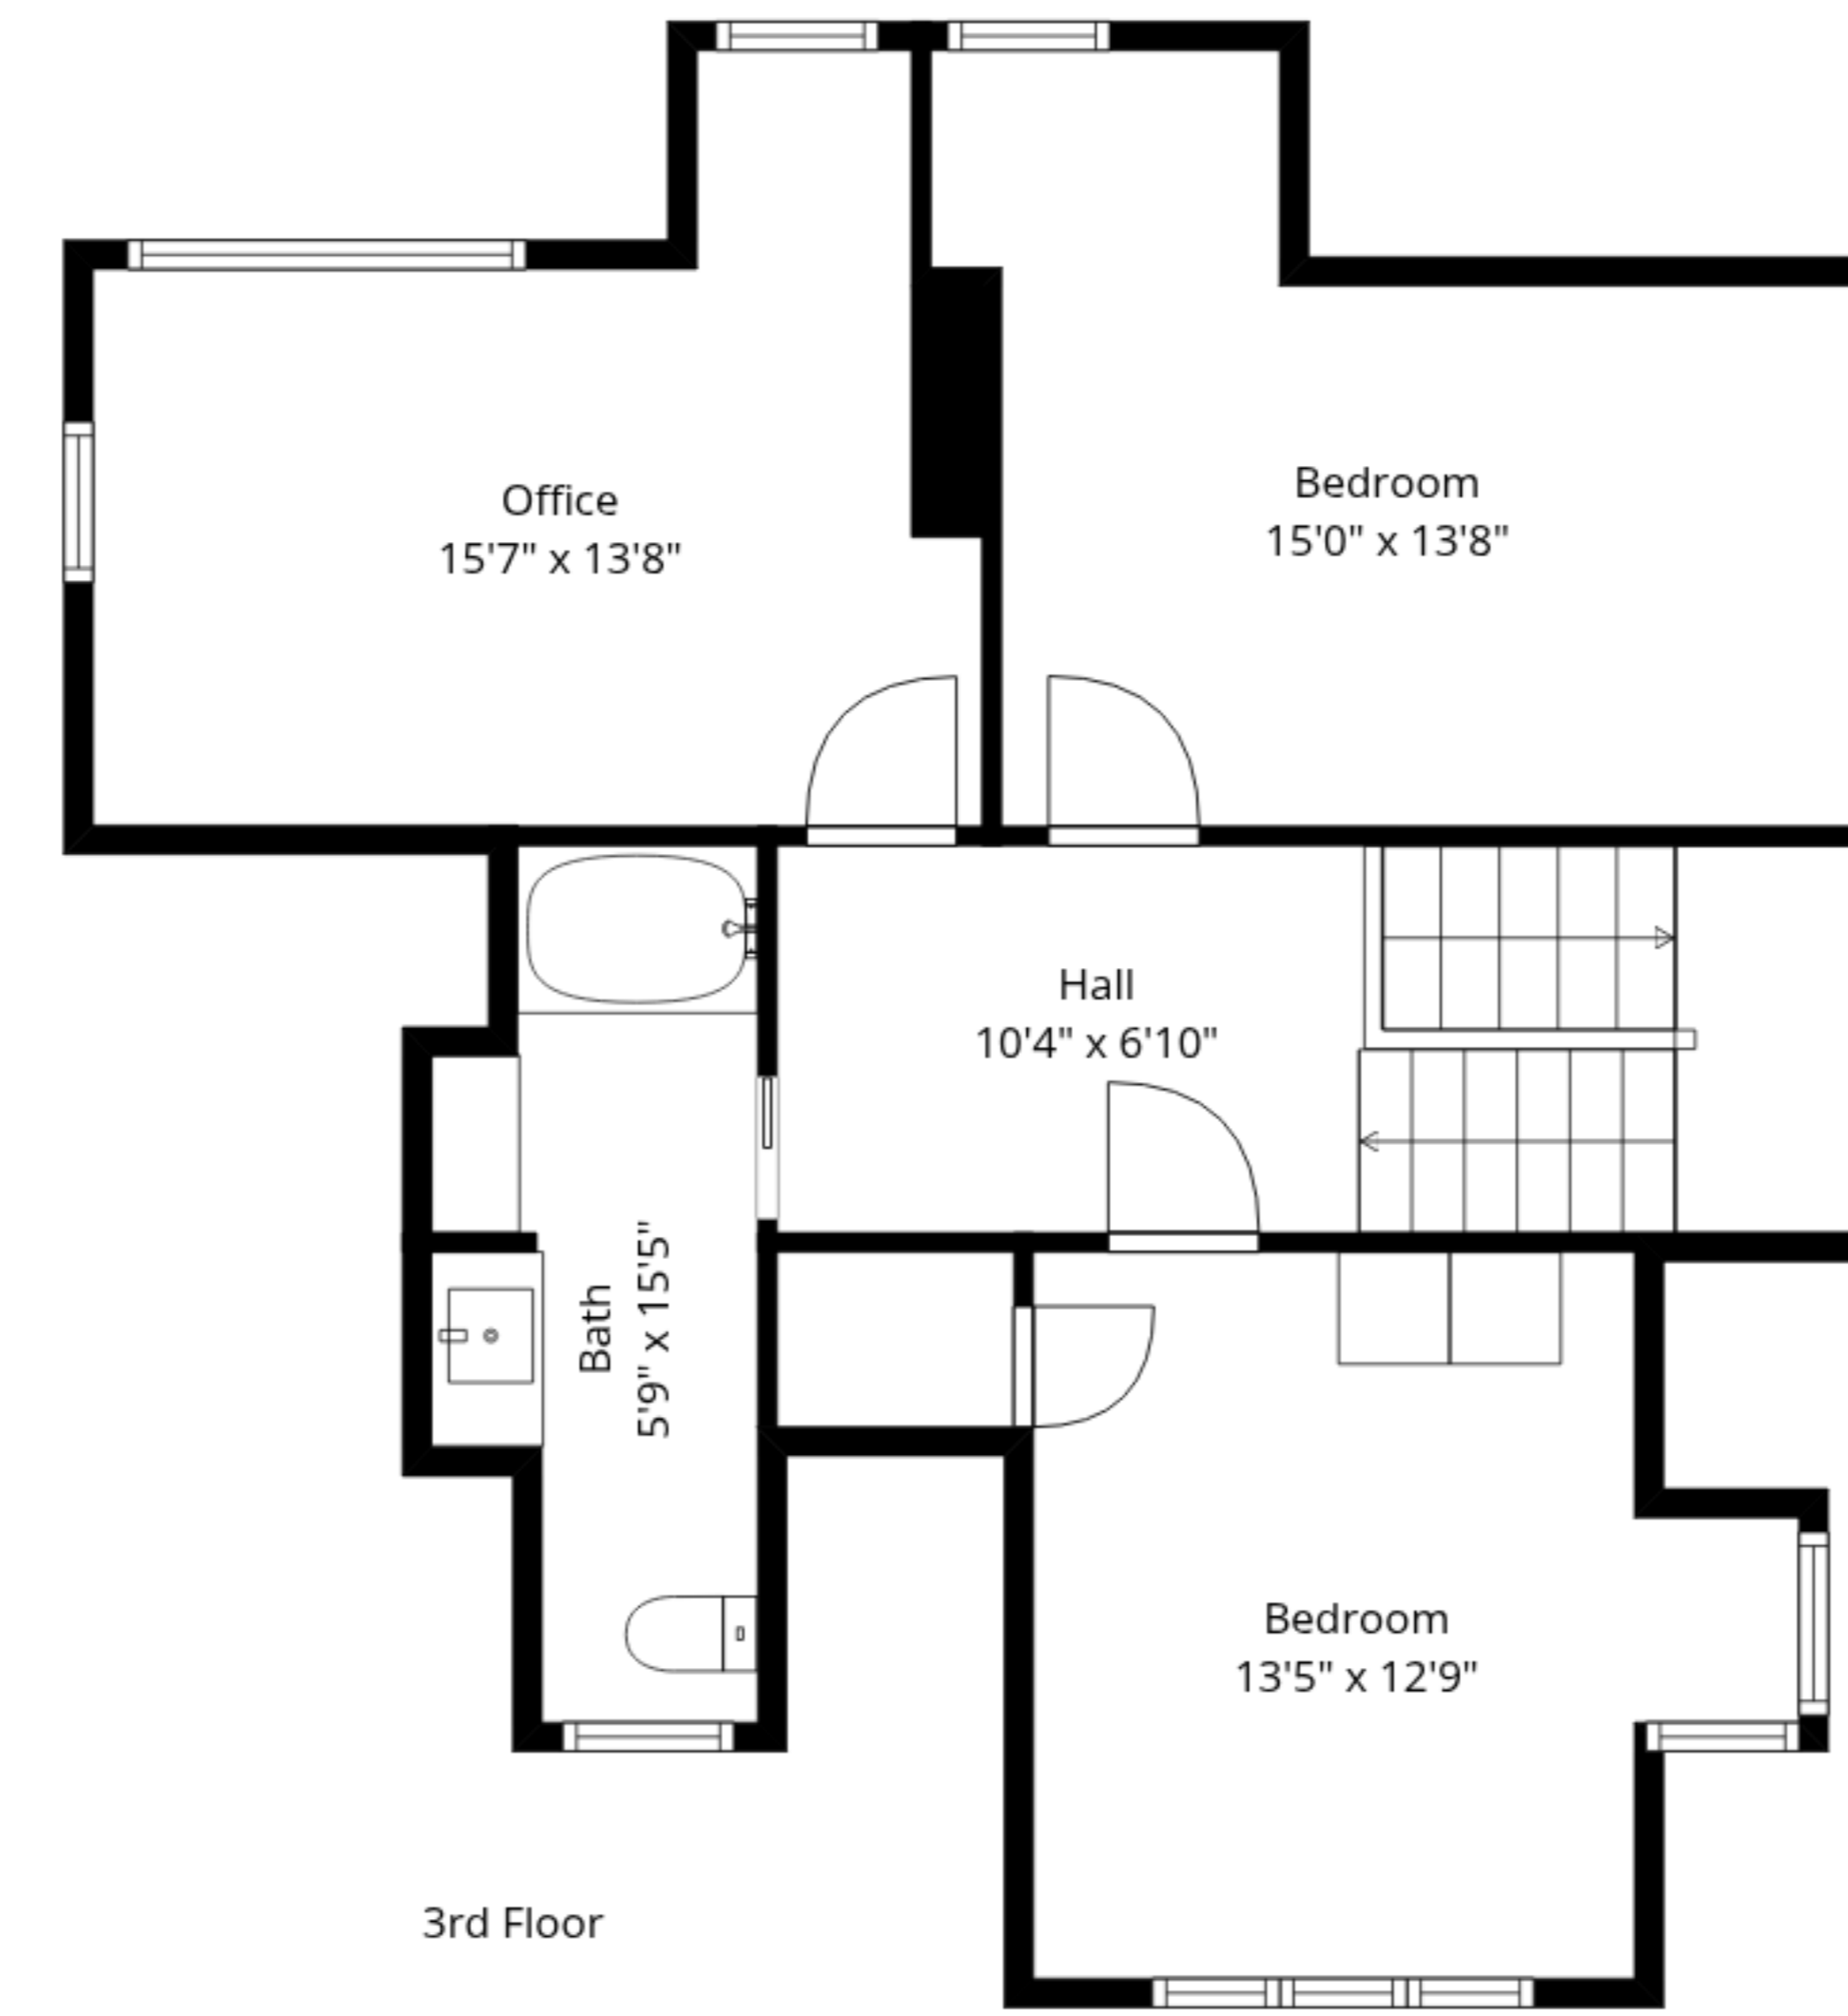

TOTAL: 3834 sq. ft

Basement: 828 sq. ft, 1st floor: 1177 sq. ft, 2nd floor: 1112 sq. ft, 3rd floor: 717 sq. ft
EXCLUDED AREAS: STORAGE: 81 sq. ft, UNDER THE PORCH: 89 sq. ft, DECK: 25 sq. ft,
PORCH: 213 sq. ft, BAY WINDOW: 19 sq. ft, WALLS: 290 sq. ft