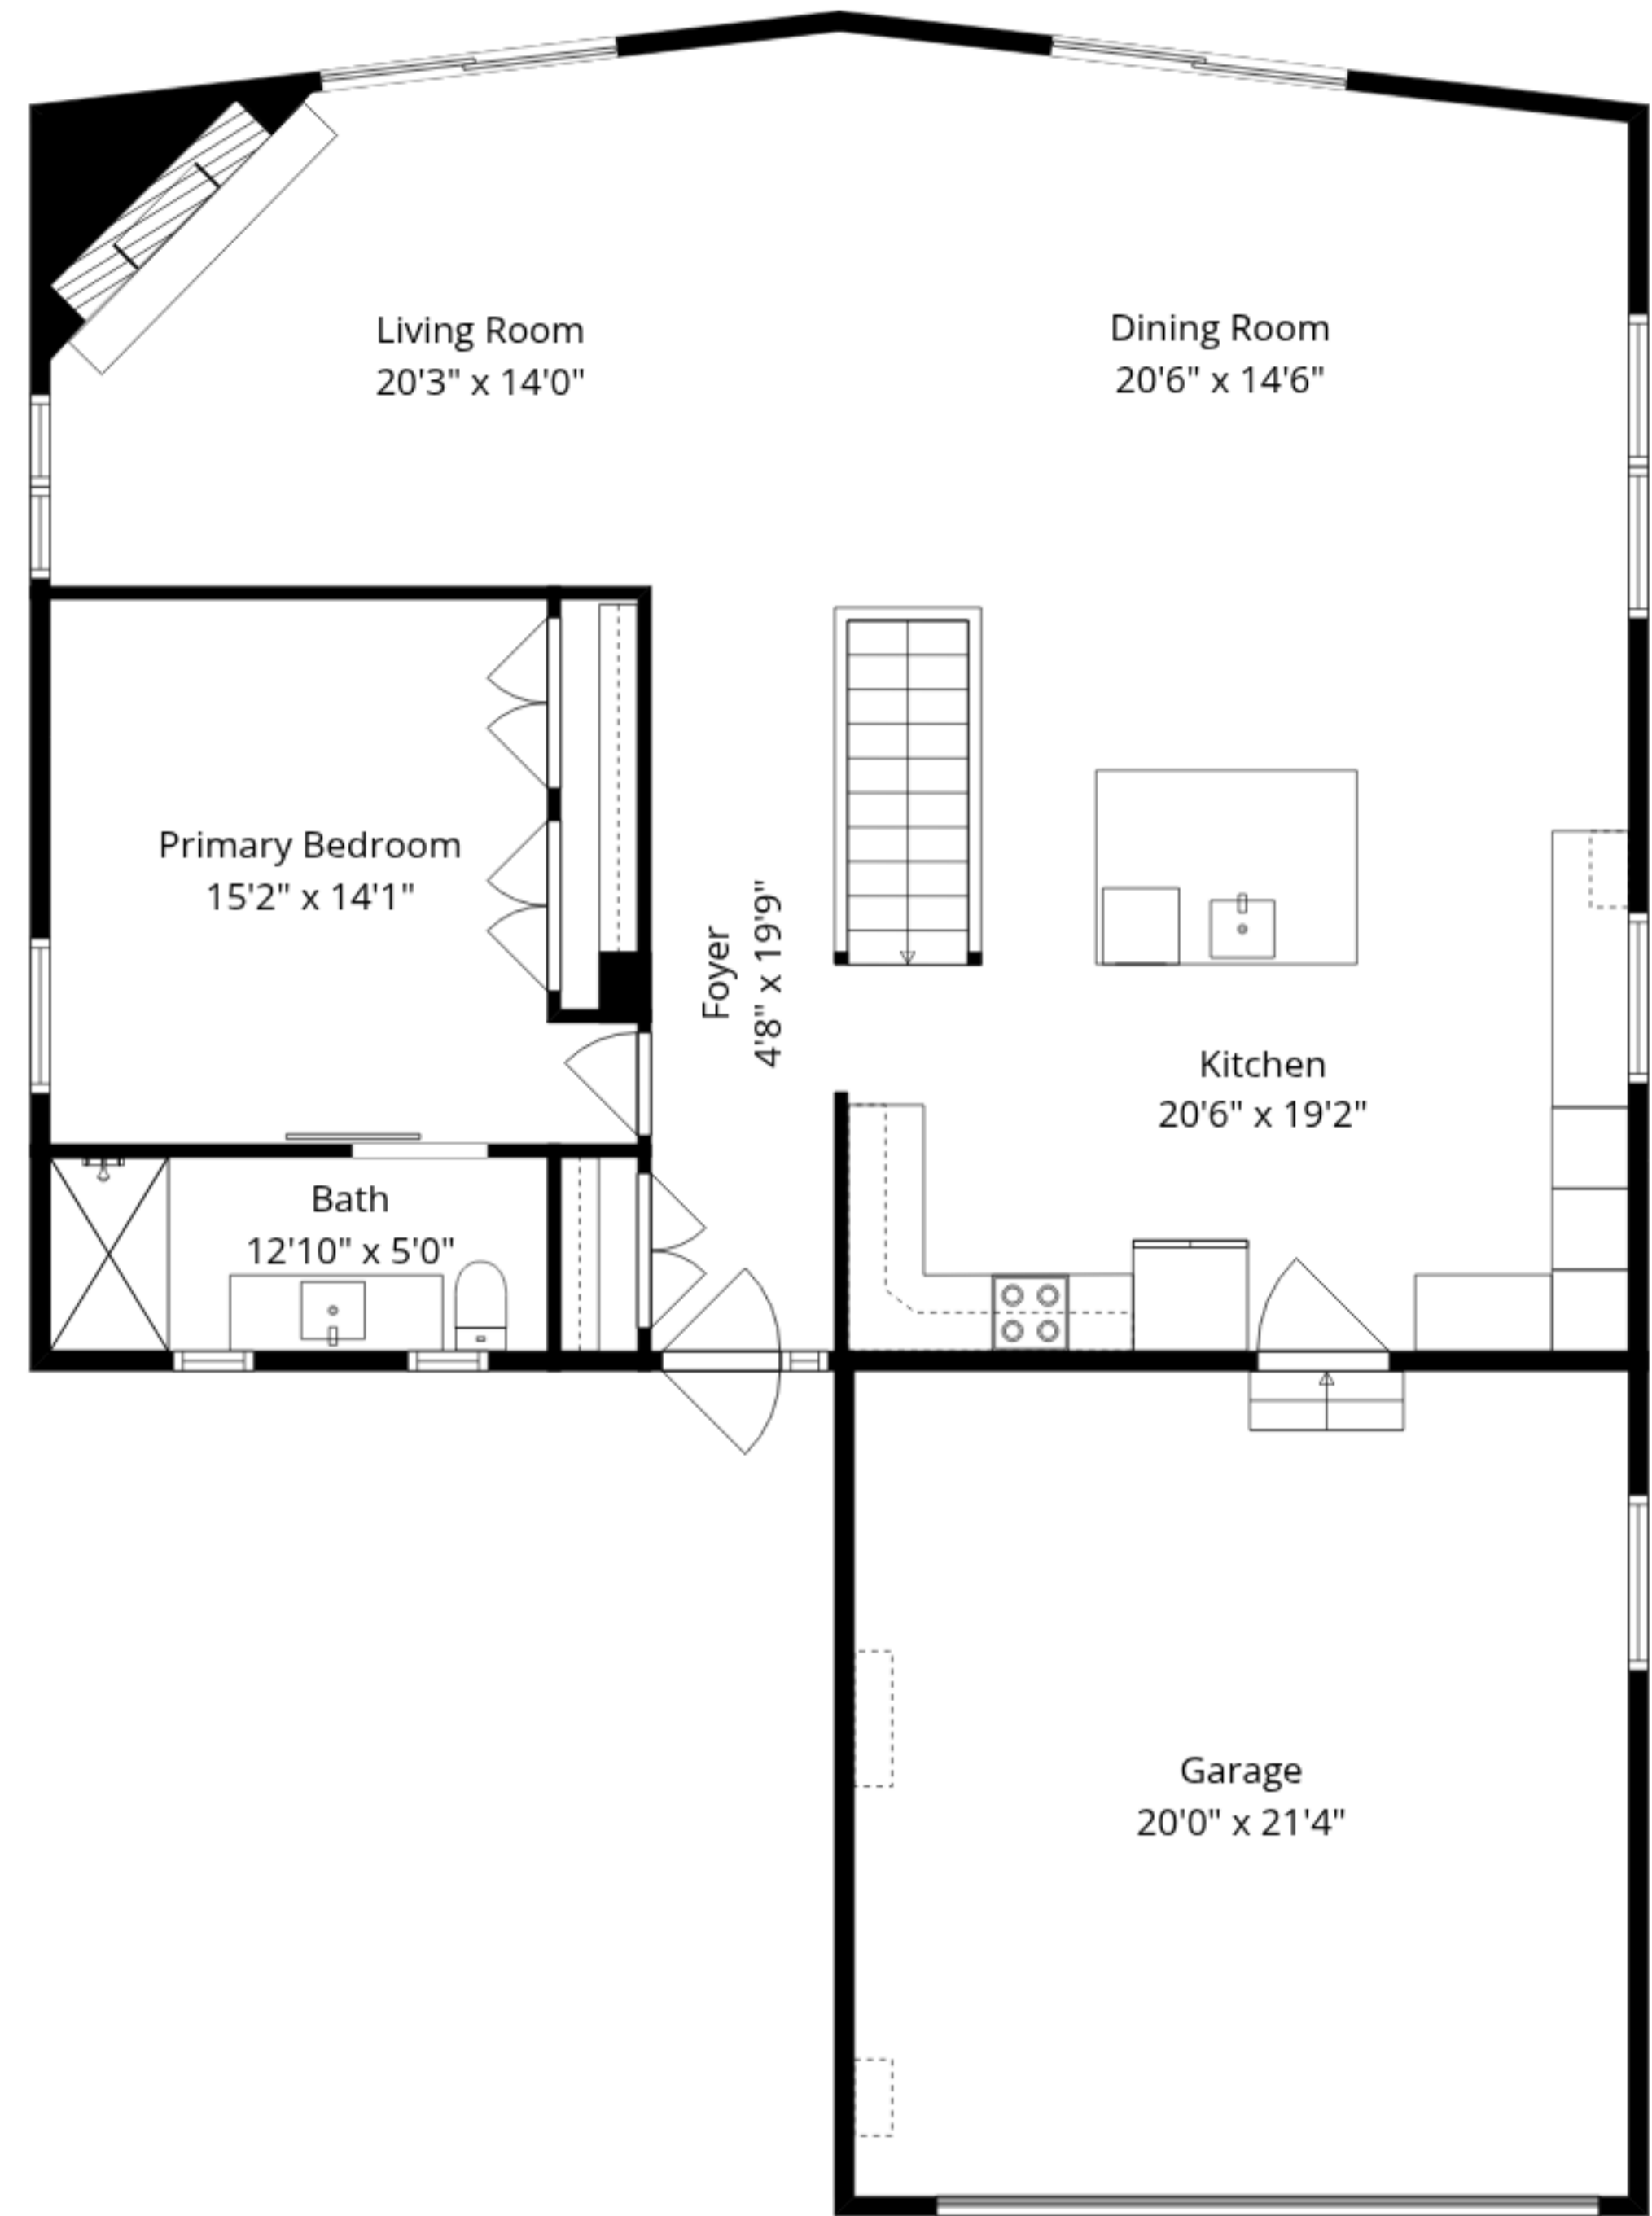

**Total GLA: 2828 sq. ft | Total: 3286 sq. ft**  
Lower floor: 1415 sq. ft  
Main floor: 1413 sq. ft (Excluded areas 458 sq. ft)

Sizes And Dimensions Are Approximate. Actual May Vary.

Lower Floor

Main Floor

**Total GLA: 2828 sq. ft | Total: 3286 sq. ft**  
 Lower floor: 1415 sq. ft  
 Main floor: 1413 sq. ft (Excluded areas 458 sq. ft)

Sizes And Dimensions Are Approximate. Actual May Vary.