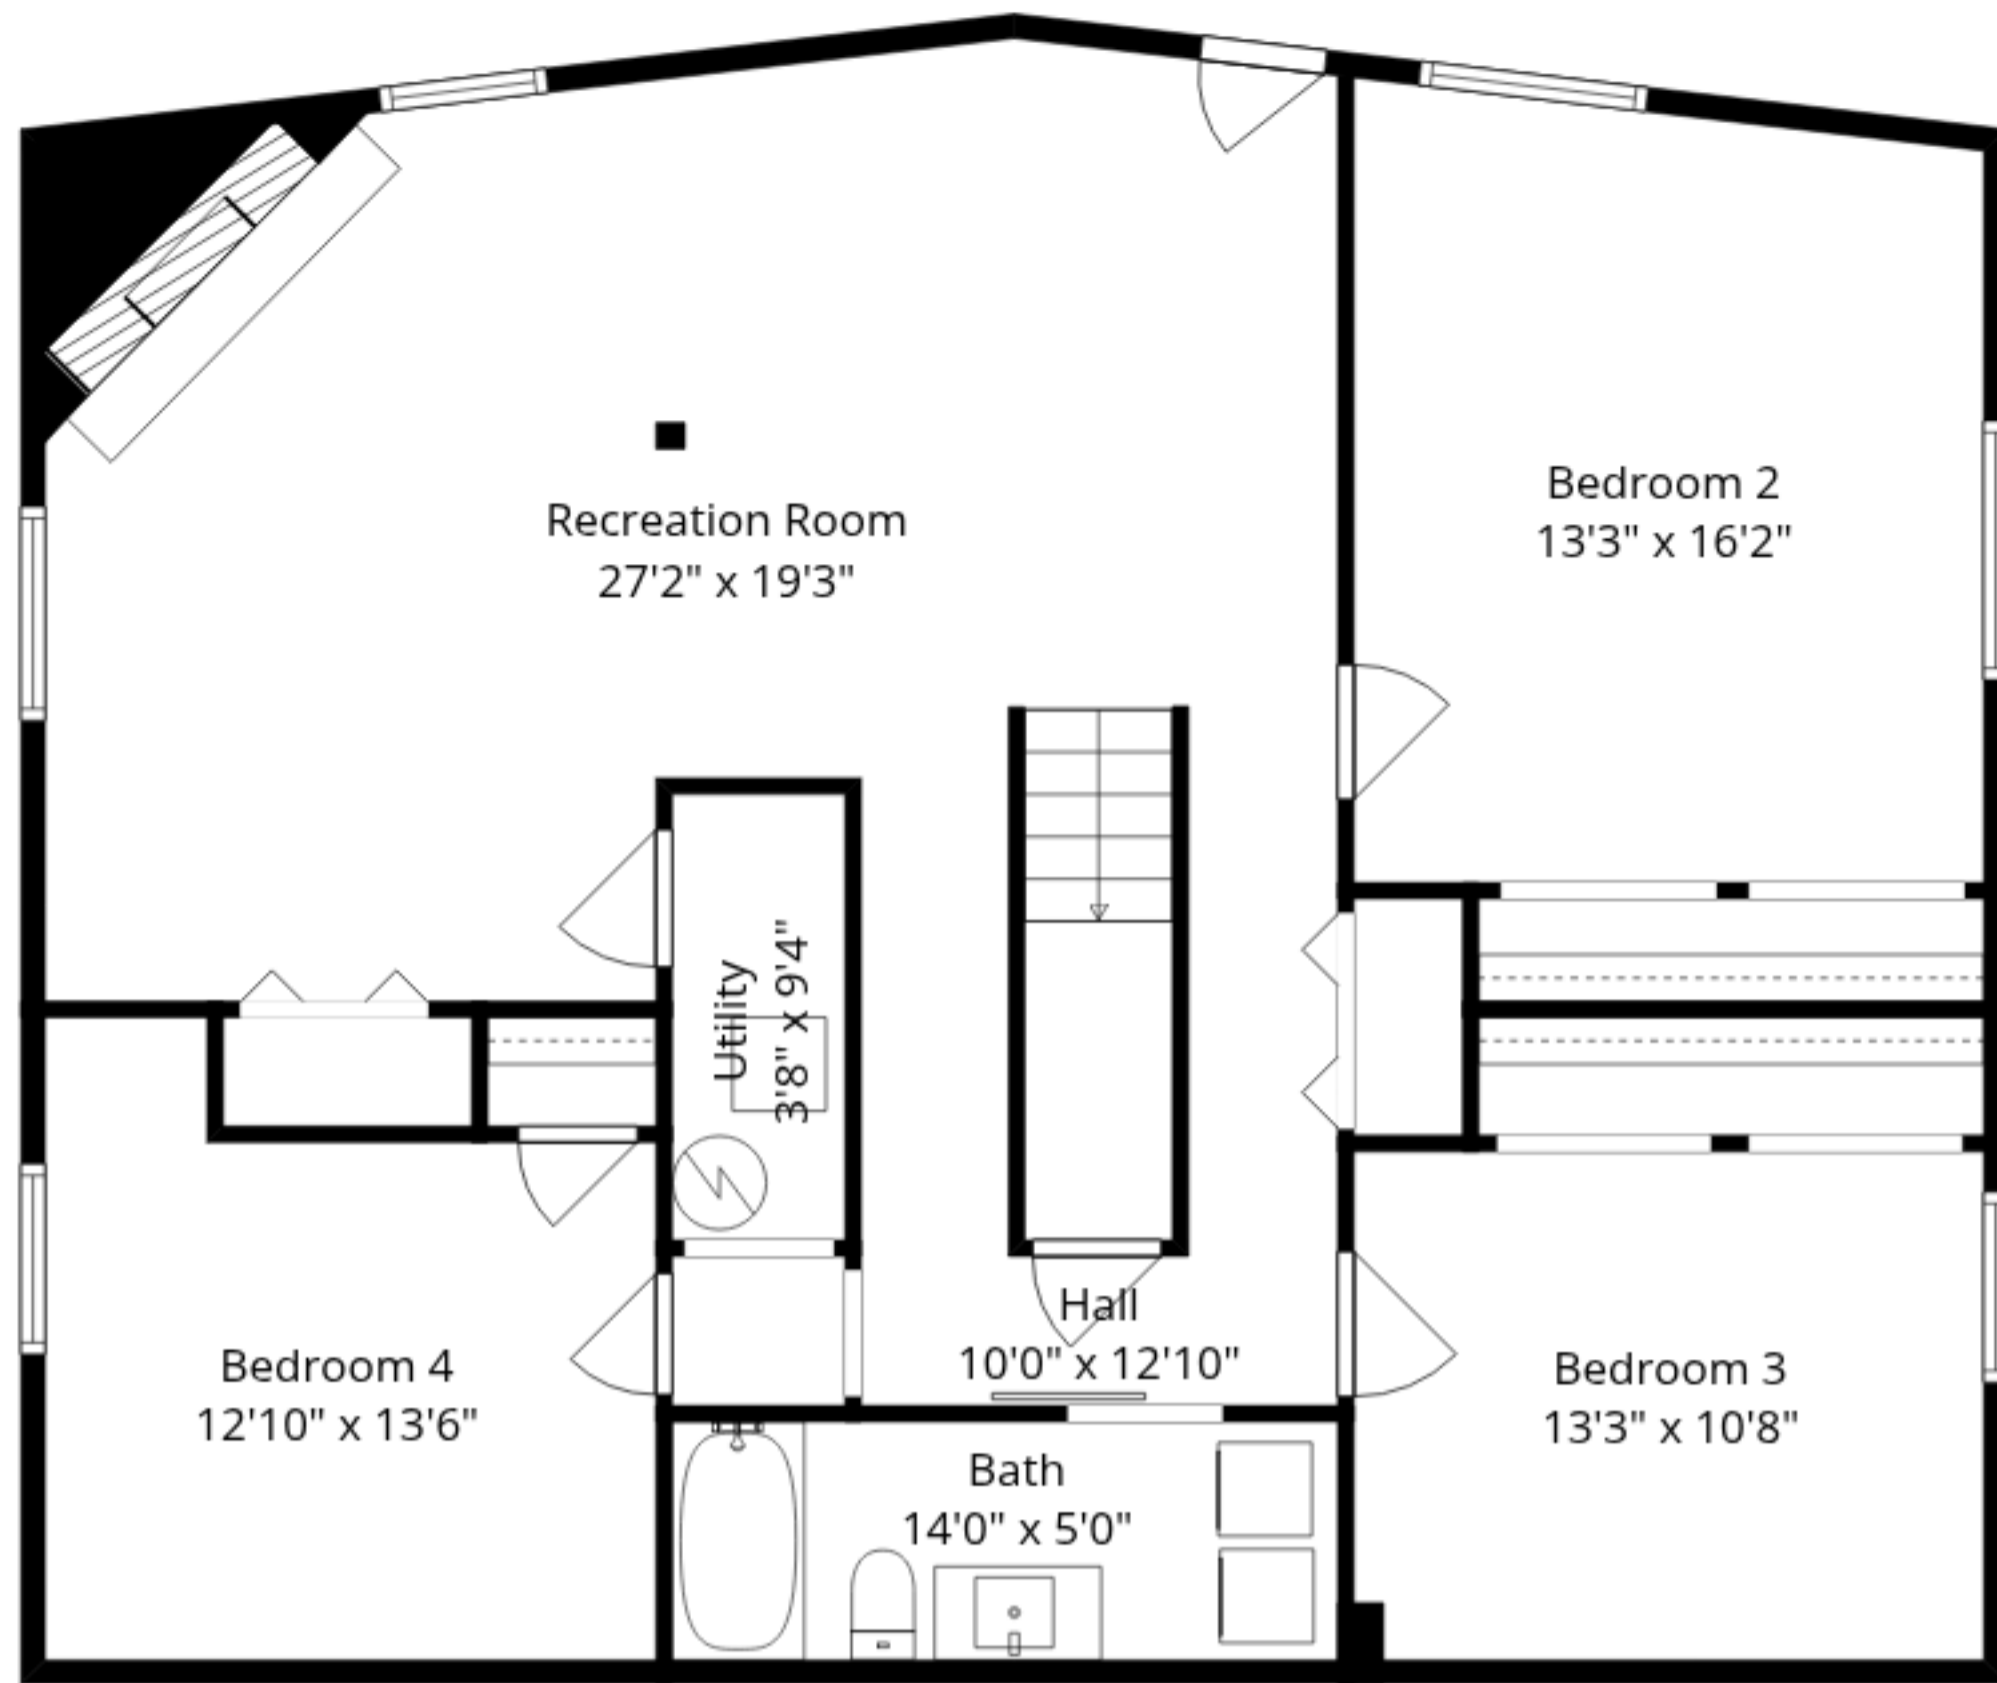

**Total GLA: 2828 sq. ft | Total: 3286 sq. ft**  
Lower floor: 1415 sq. ft  
Main floor: 1413 sq. ft (Excluded areas 458 sq. ft)

Sizes And Dimensions Are Approximate. Actual May Vary.

Lower Floor

Main Floor

**Total GLA: 2828 sq. ft | Total: 3286 sq. ft**  
 Lower floor: 1415 sq. ft  
 Main floor: 1413 sq. ft (Excluded areas 458 sq. ft)

Sizes And Dimensions Are Approximate. Actual May Vary.