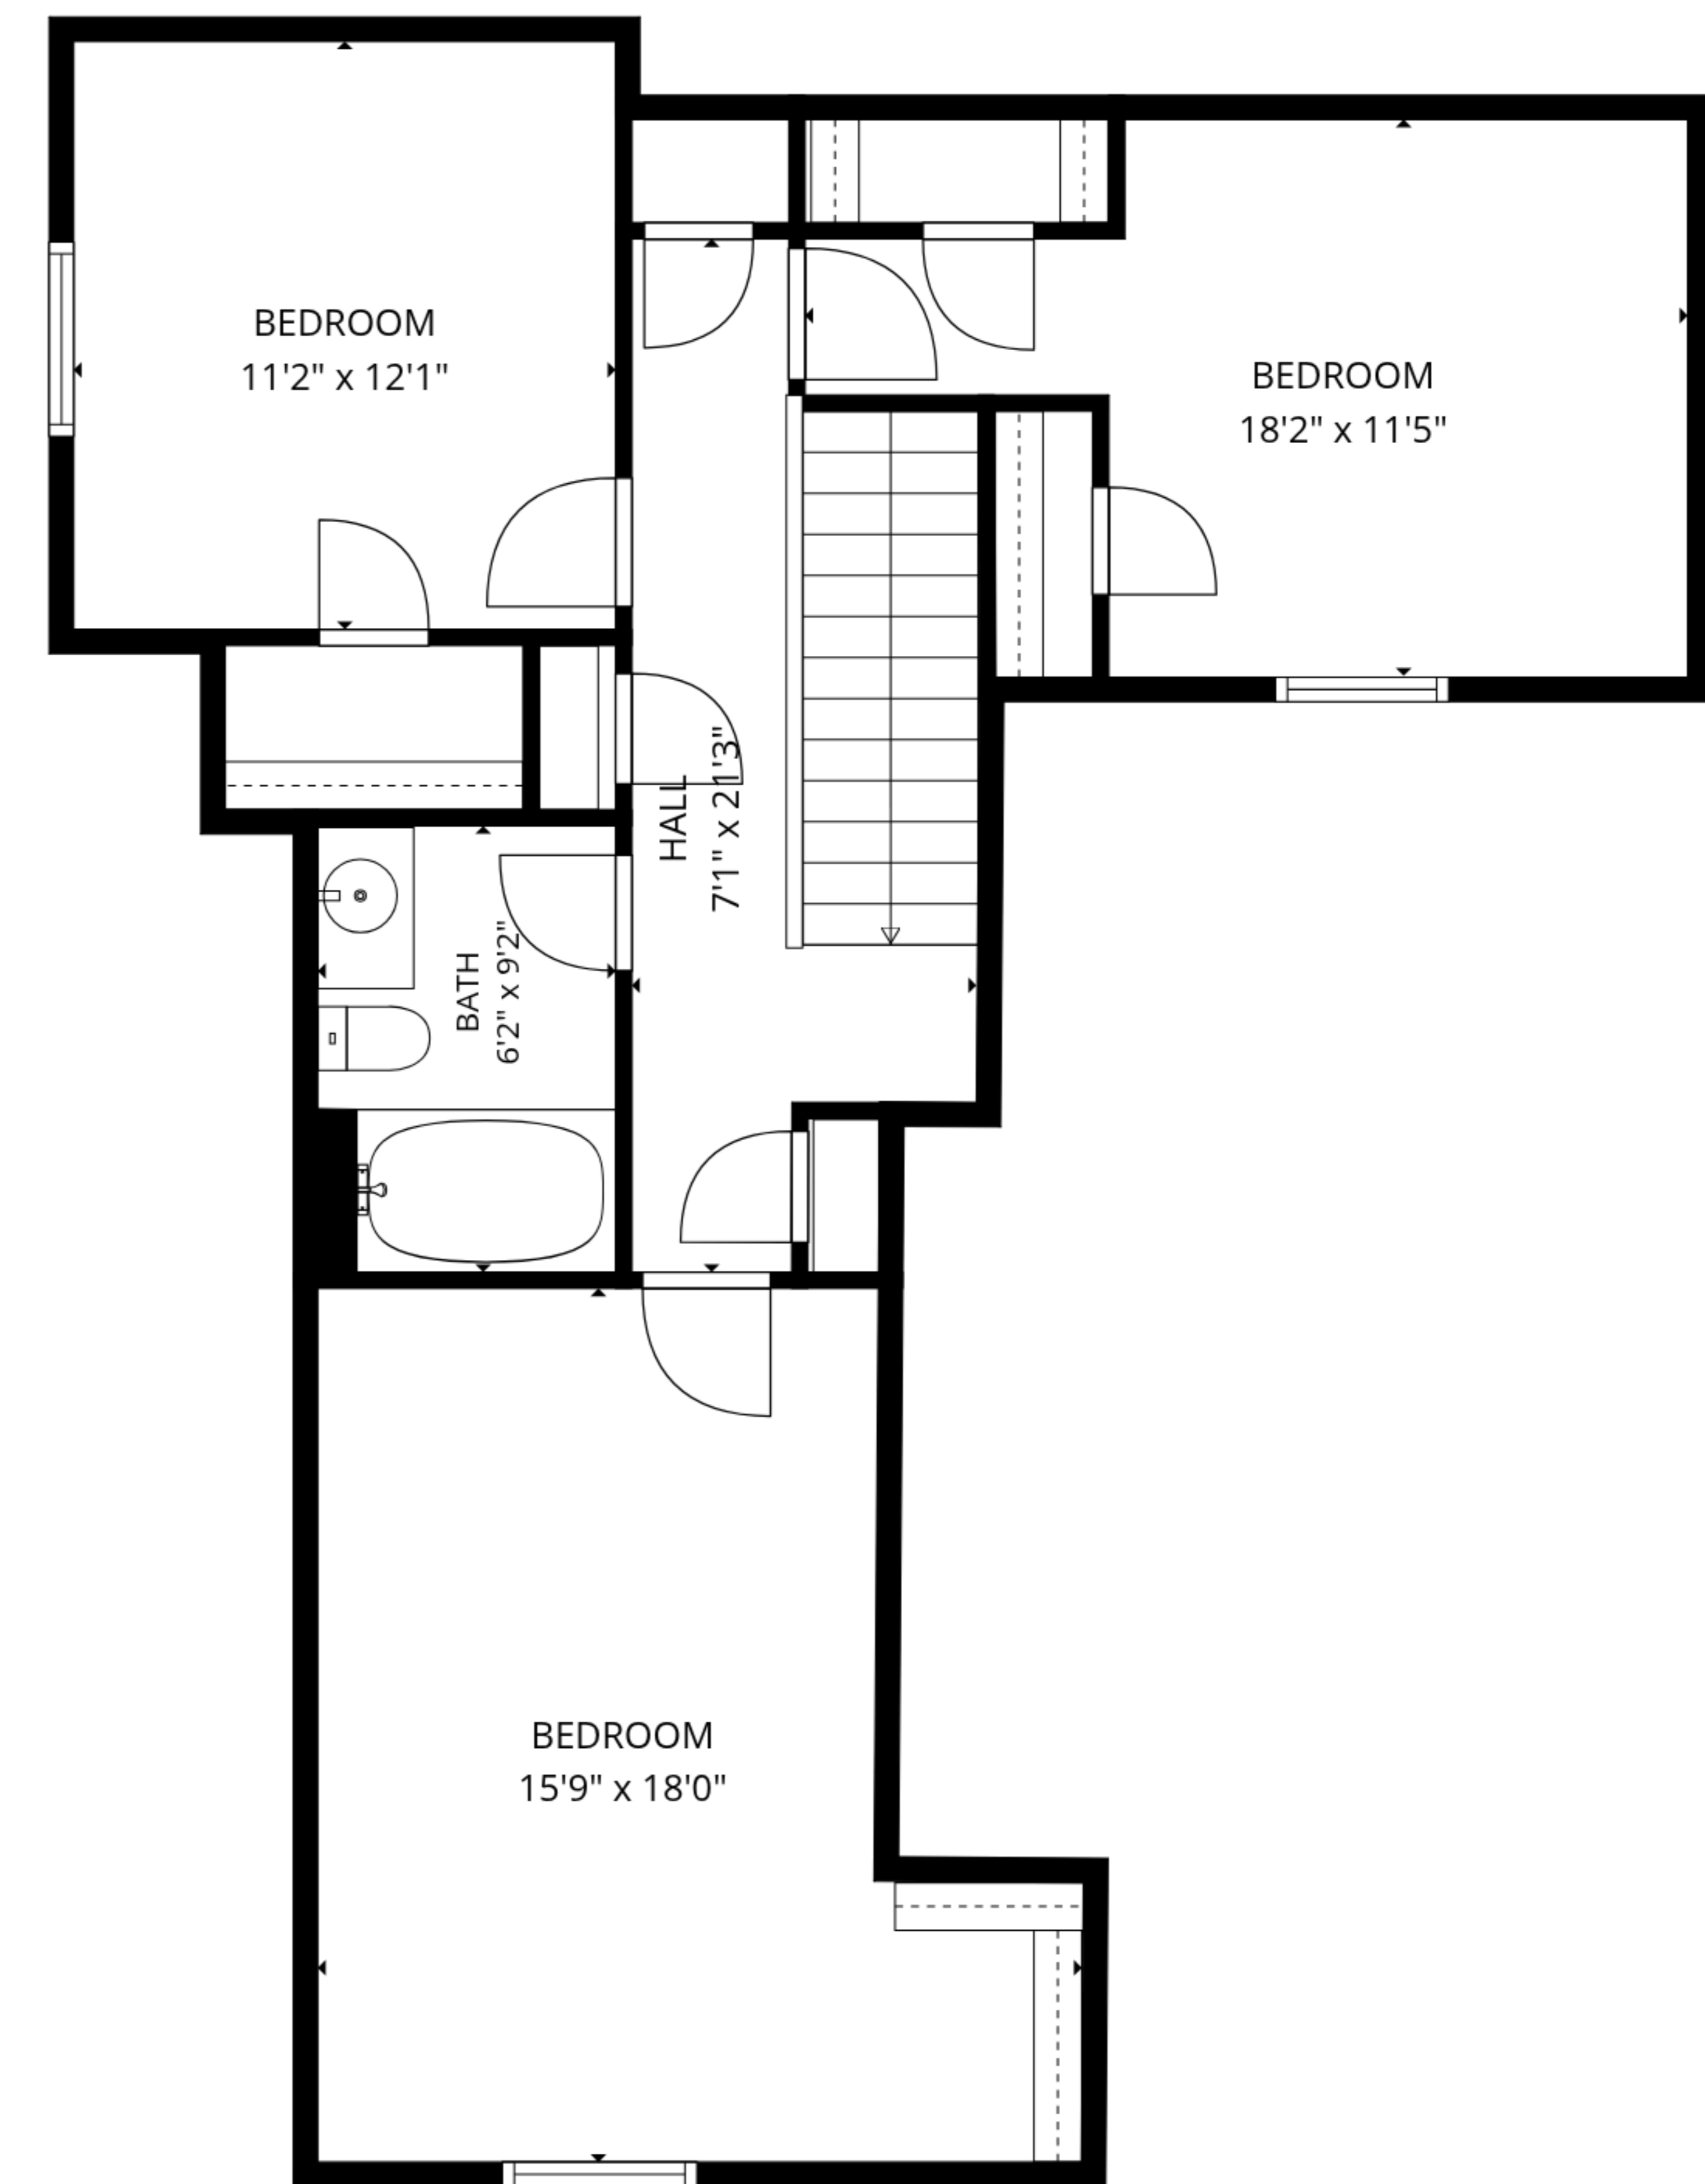

TOTAL: 2464 sq. ft

1st floor: 1669 sq. ft, 2nd floor: 795 sq. ft

EXCLUDED AREAS: GARAGE: 397 sq. ft, PATIO: 229 sq. ft, WALLS: 212 sq. ft

SIZES AND DIMENSIONS ARE APPROXIMATE, ACTUAL MAY VARY.

TOTAL: 2464 sq. ft

1st floor: 1669 sq. ft, 2nd floor: 795 sq. ft

EXCLUDED AREAS: GARAGE: 397 sq. ft, PATIO: 229 sq. ft, WALLS: 212 sq. ft

SIZES AND DIMENSIONS ARE APPROXIMATE, ACTUAL MAY VARY.

1st floor

2nd floor

TOTAL: 2464 sq. ft
 1st floor: 1669 sq. ft, 2nd floor: 795 sq. ft
 EXCLUDED AREAS: GARAGE: 397 sq. ft, PATIO: 229 sq. ft, WALLS: 212 sq. ft

SIZES AND DIMENSIONS ARE APPROXIMATE, ACTUAL MAY VARY.