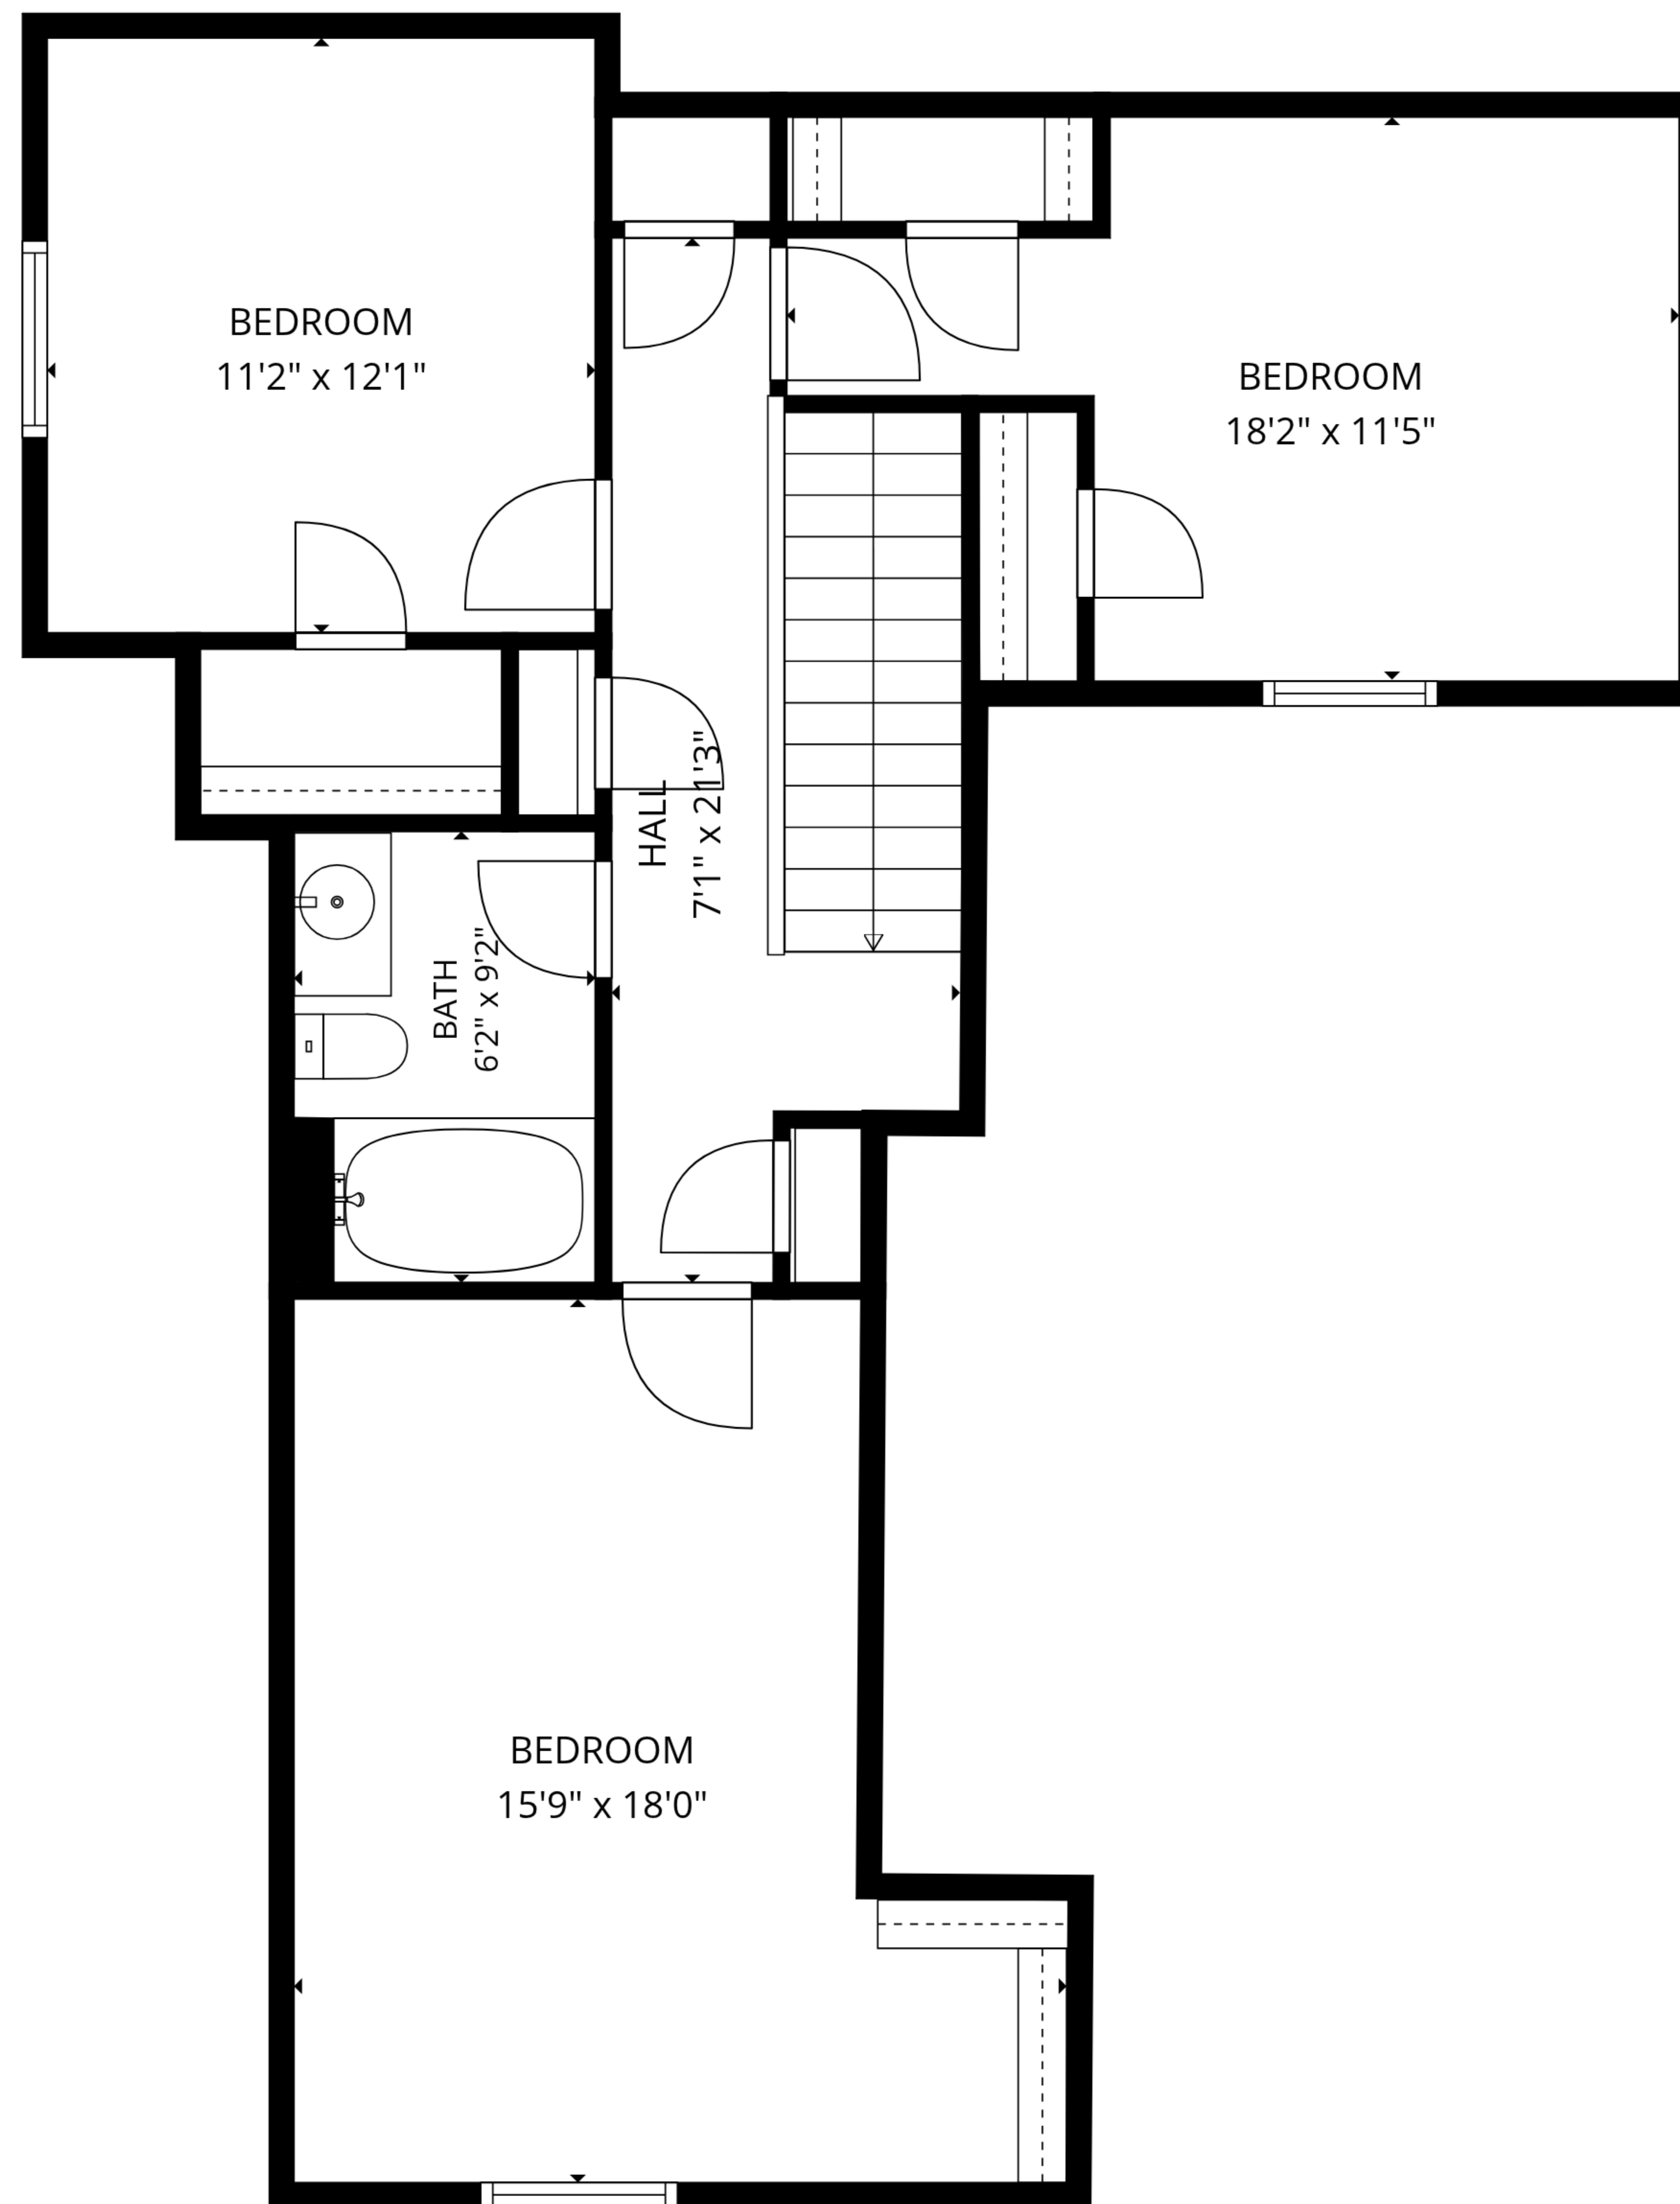

TOTAL: 2464 sq. ft

1st floor: 1669 sq. ft, 2nd floor: 795 sq. ft

EXCLUDED AREAS: GARAGE: 397 sq. ft, PATIO: 229 sq. ft, WALLS: 212 sq. ft

SIZES AND DIMENSIONS ARE APPROXIMATE, ACTUAL MAY VARY.

TOTAL: 2464 sq. ft

1st floor: 1669 sq. ft, 2nd floor: 795 sq. ft

EXCLUDED AREAS: GARAGE: 397 sq. ft, PATIO: 229 sq. ft, WALLS: 212 sq. ft

SIZES AND DIMENSIONS ARE APPROXIMATE, ACTUAL MAY VARY.

1st floor

2nd floor

TOTAL: 2464 sq. ft
 1st floor: 1669 sq. ft, 2nd floor: 795 sq. ft
 EXCLUDED AREAS: GARAGE: 397 sq. ft, PATIO: 229 sq. ft, WALLS: 212 sq. ft

SIZES AND DIMENSIONS ARE APPROXIMATE, ACTUAL MAY VARY.