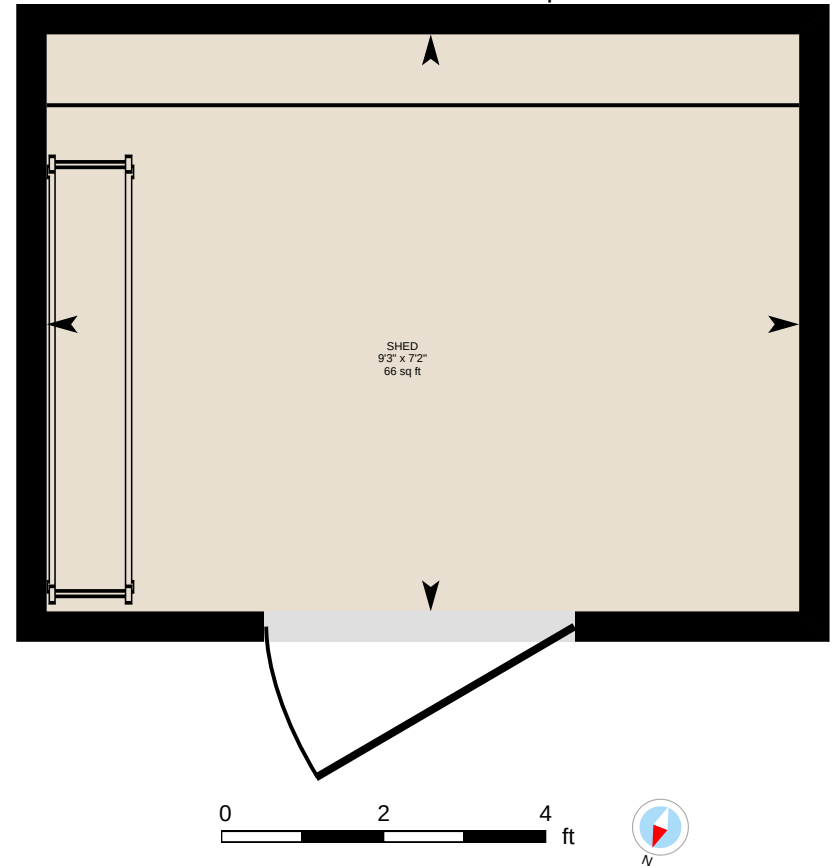

Main Floor (8ft)
Exterior Area 788.98 sq ft

Shed
Exterior Area 77.69 sq ft

195 Ricardo Rd, Gabriola, BC

For illustrative purposes only. All reported dimensions, property sizes and floor areas are approximate and subject to independent verification. To the extent permitted by law, no warranty is made as to accuracy or completeness, and no liability will be accepted for any errors or omissions.