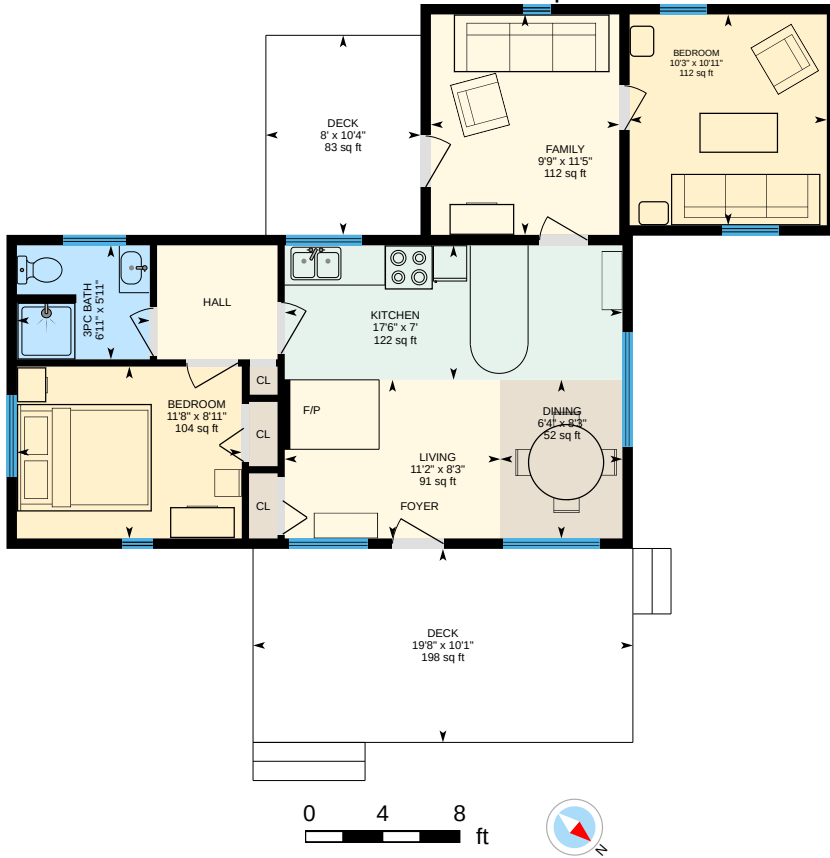

Main Floor (8ft)
Exterior Area 788.98 sq ft

Shed
Exterior Area 77.69 sq ft

195 Ricardo Rd, Gabriola, BC

For illustrative purposes only. All reported dimensions, property sizes and floor areas are approximate and subject to independent verification. To the extent permitted by law, no warranty is made as to accuracy or completeness, and no liability will be accepted for any errors or omissions.