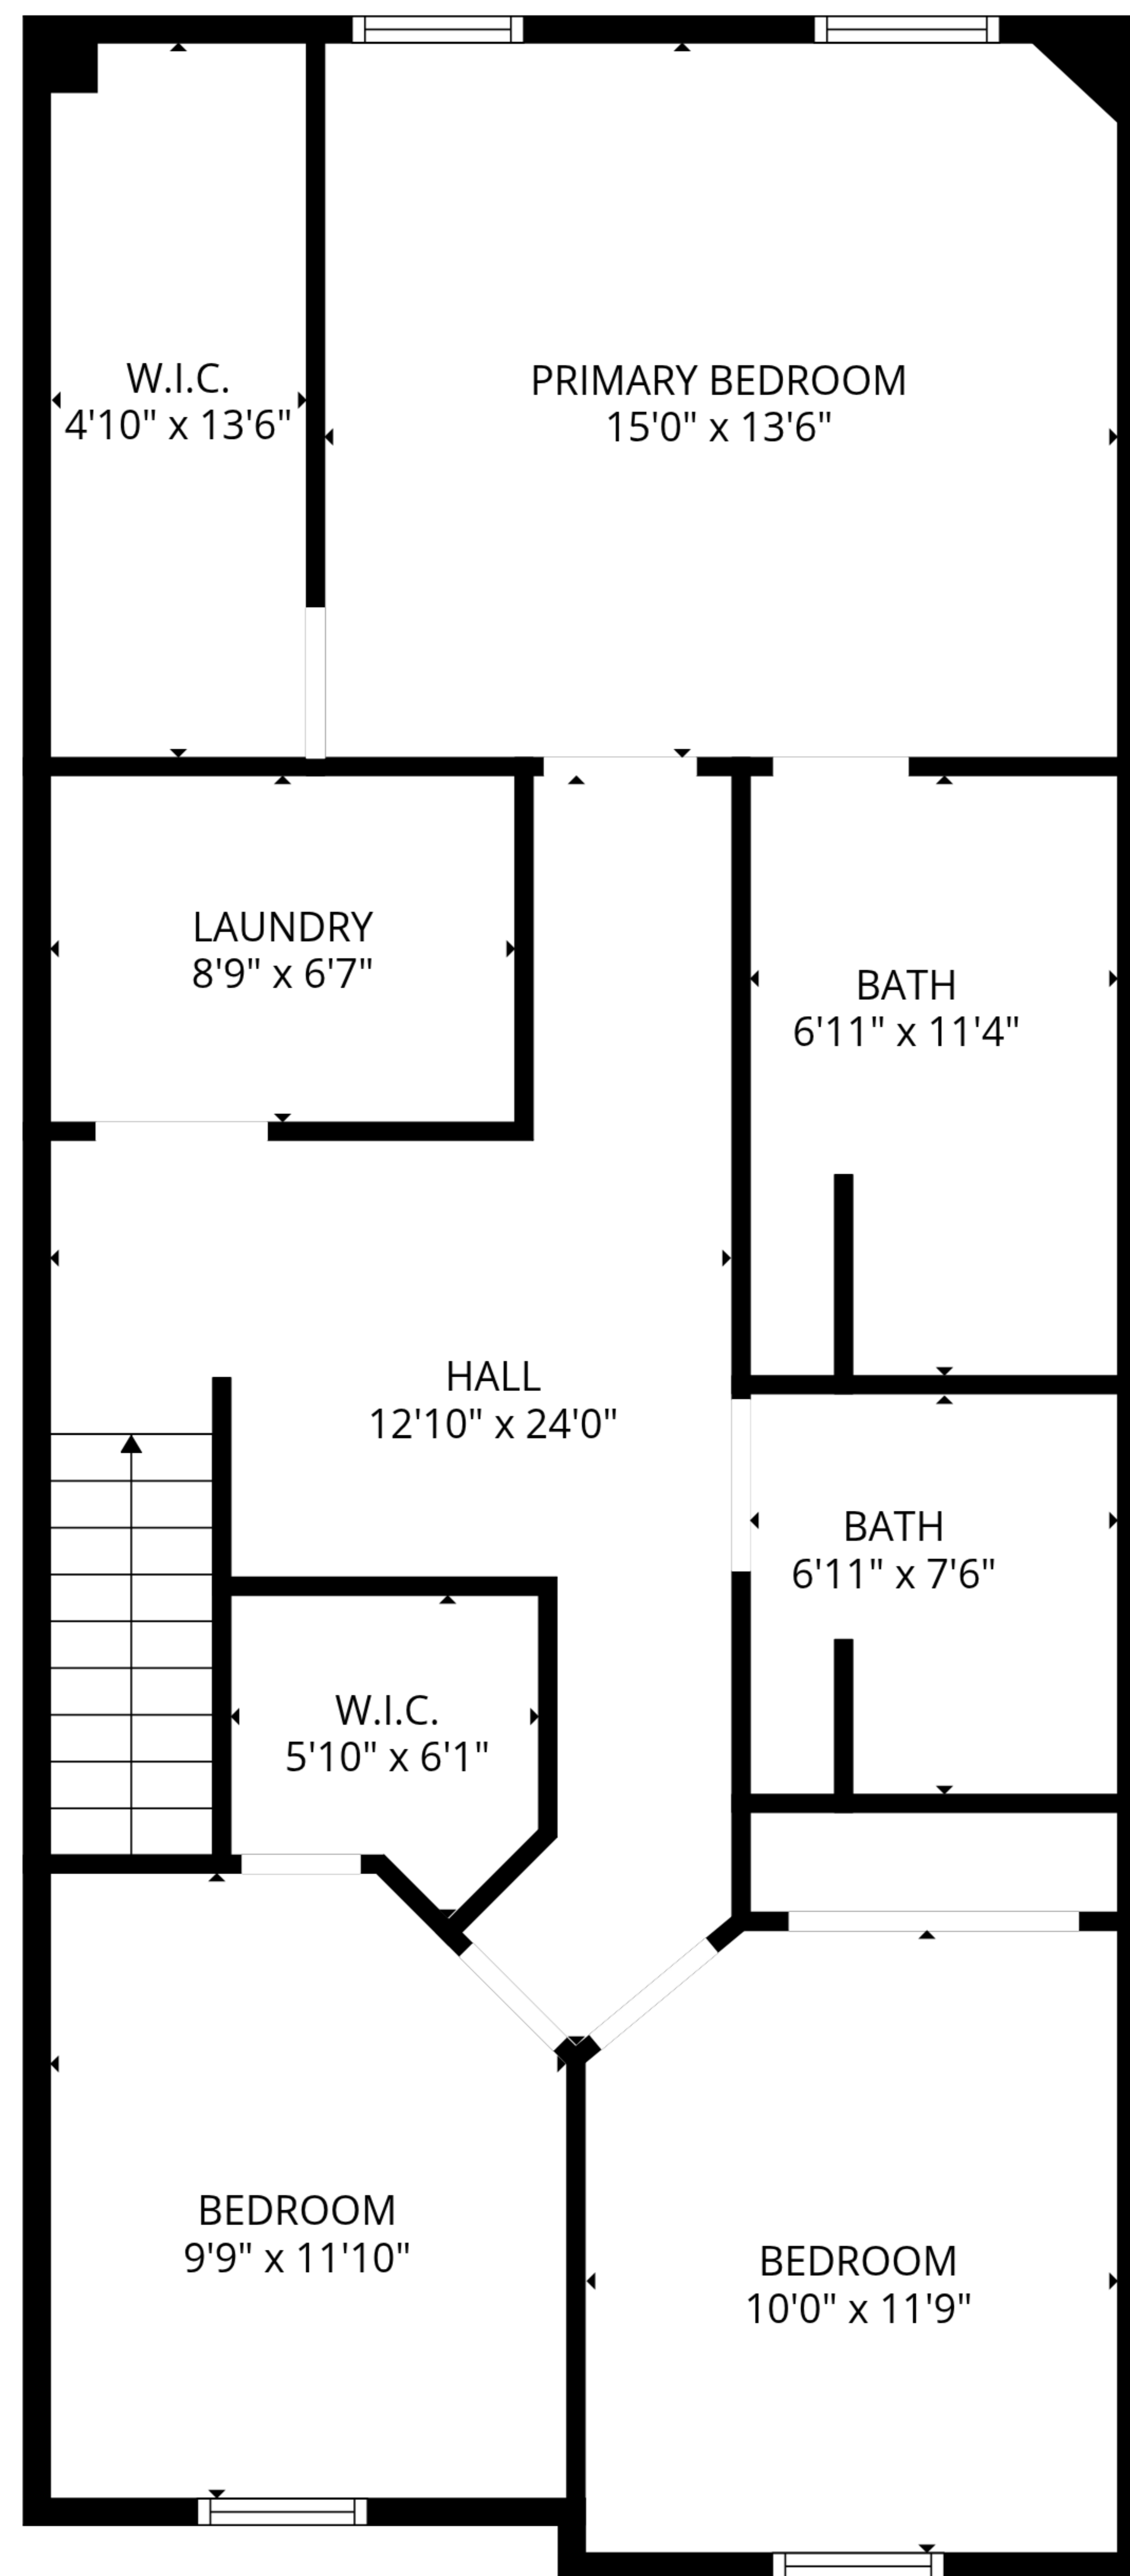

TOTAL: 1647 sq. ft

1st floor: 700 sq. ft, 2nd floor: 947 sq. ft

EXCLUDED AREAS: GARAGE: 236 sq. ft, WALLS: 153 sq. ft

TOTAL: 1647 sq. ft

1st floor: 700 sq. ft, 2nd floor: 947 sq. ft

EXCLUDED AREAS: GARAGE: 236 sq. ft, WALLS: 153 sq. ft

TOTAL: 1647 sq. ft
 1st floor: 700 sq. ft, 2nd floor: 947 sq. ft
 EXCLUDED AREAS: GARAGE: 236 sq. ft, WALLS: 153 sq. ft