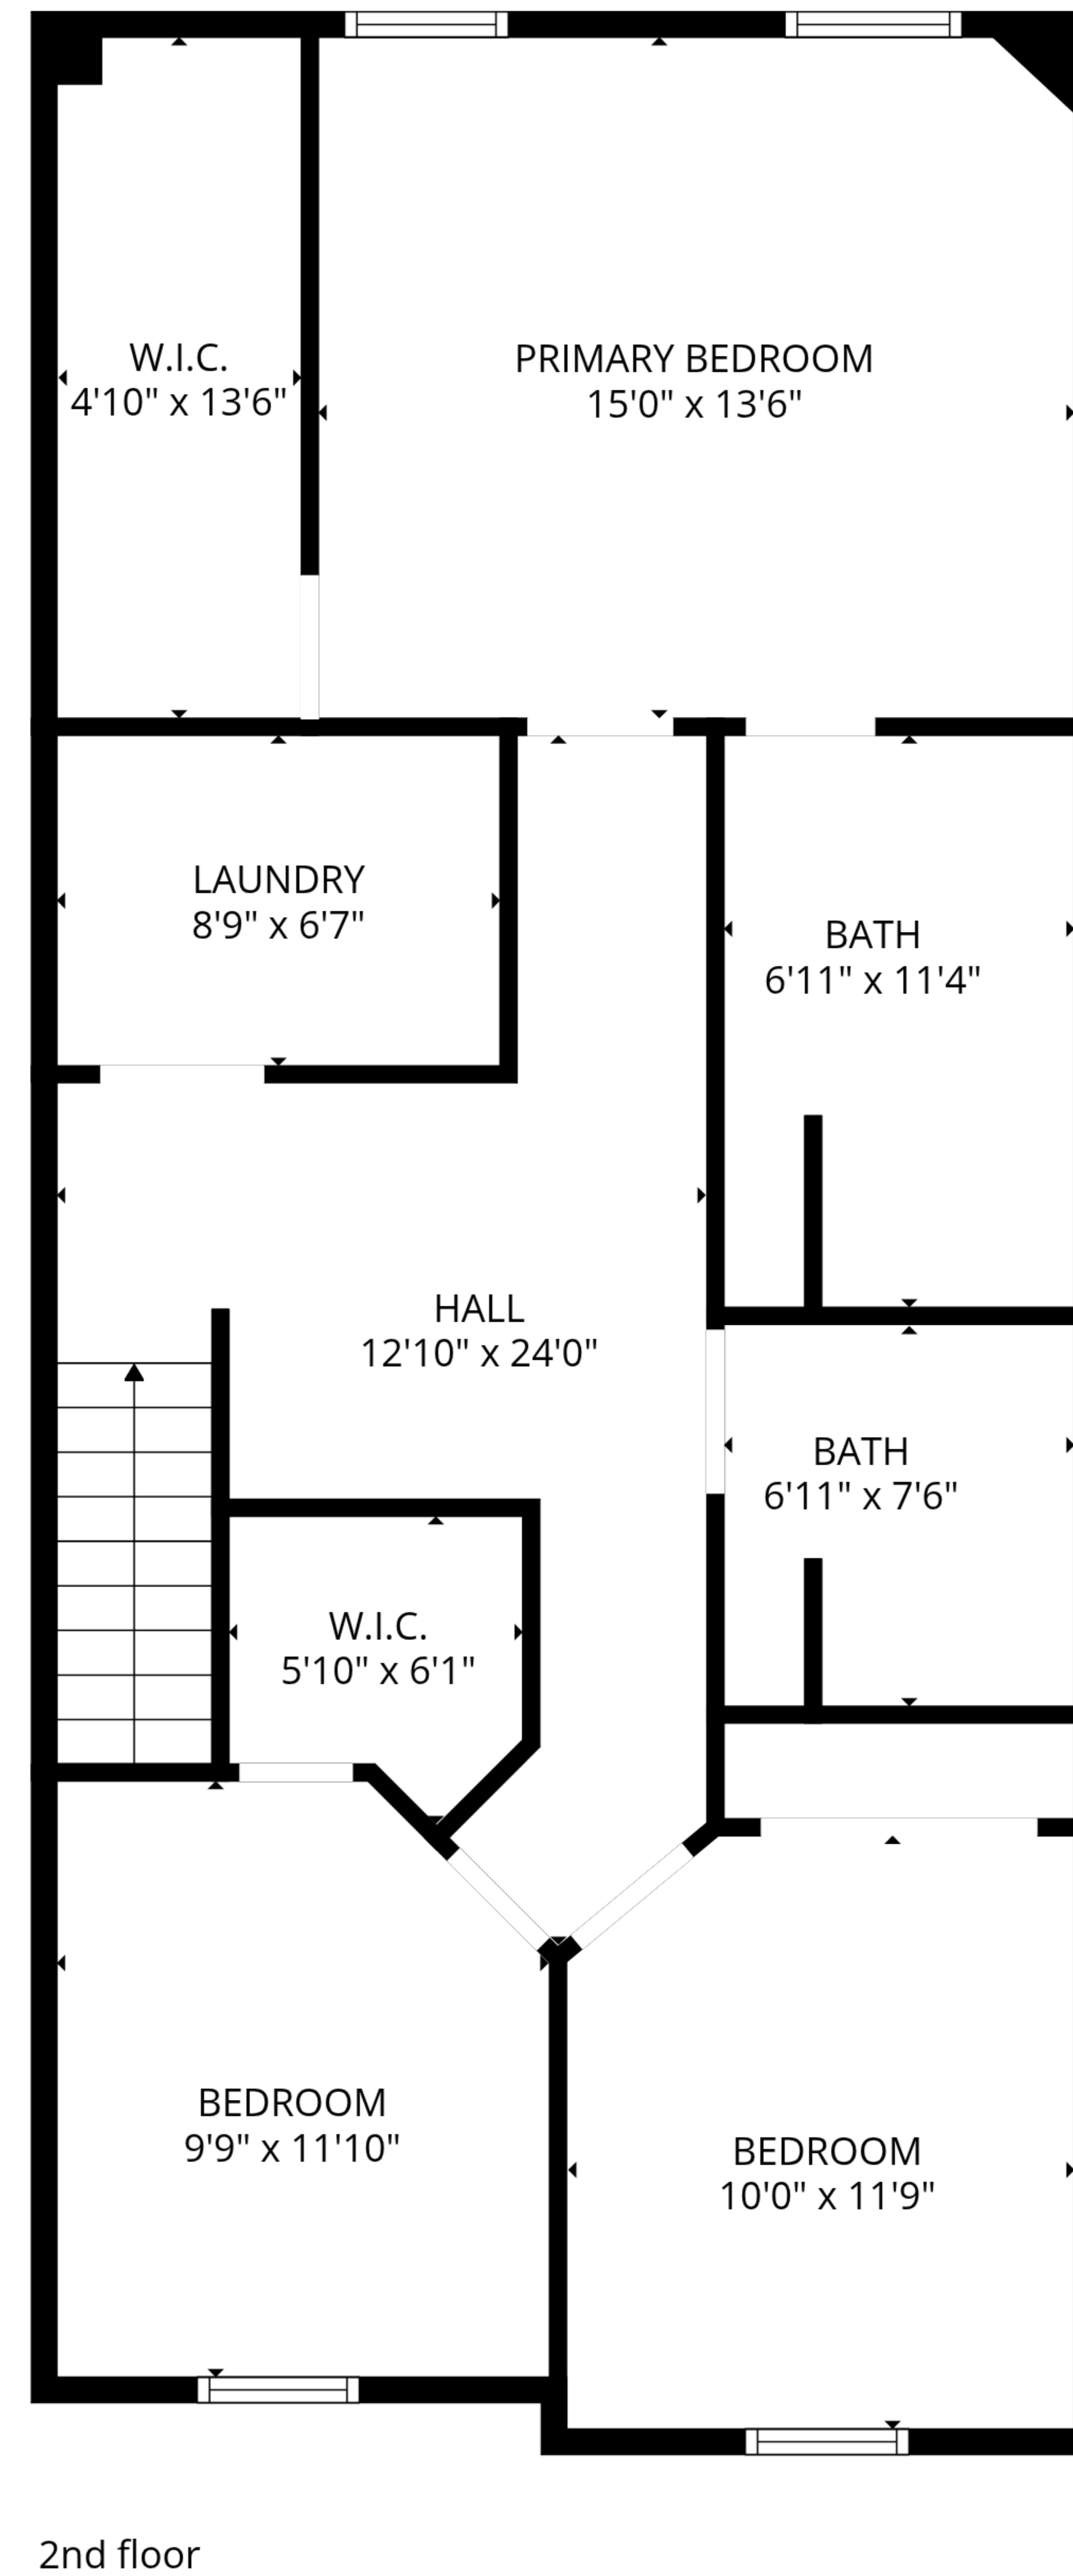

TOTAL: 1647 sq. ft

1st floor: 700 sq. ft, 2nd floor: 947 sq. ft

EXCLUDED AREAS: GARAGE: 236 sq. ft, WALLS: 153 sq. ft

TOTAL: 1647 sq. ft

1st floor: 700 sq. ft, 2nd floor: 947 sq. ft

EXCLUDED AREAS: GARAGE: 236 sq. ft, WALLS: 153 sq. ft

TOTAL: 1647 sq. ft
 1st floor: 700 sq. ft, 2nd floor: 947 sq. ft
 EXCLUDED AREAS: GARAGE: 236 sq. ft, WALLS: 153 sq. ft