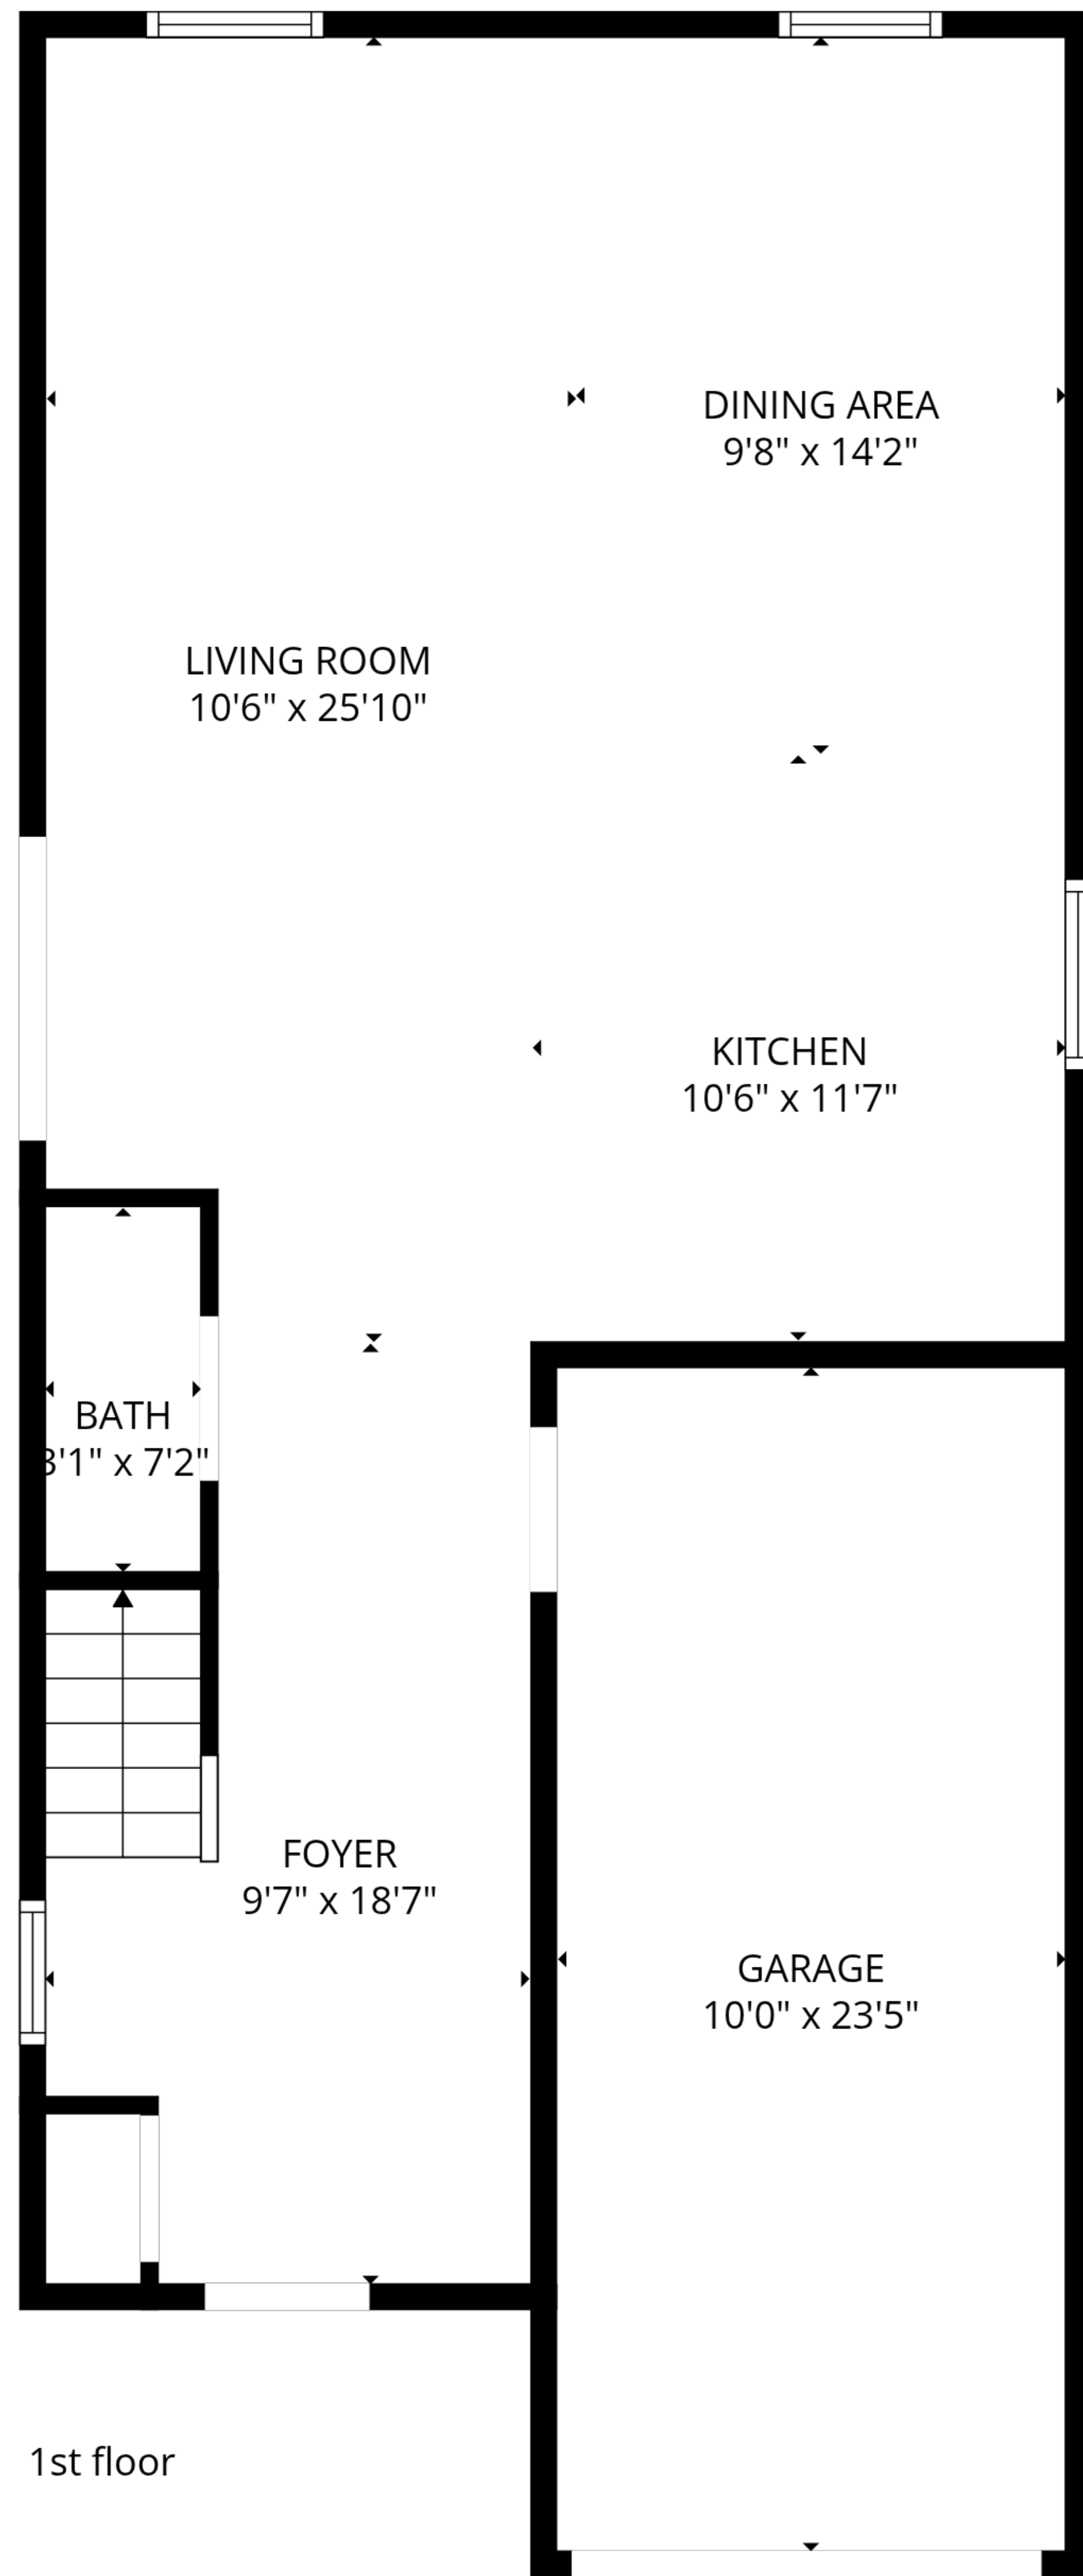

TOTAL: 1647 sq. ft

1st floor: 700 sq. ft, 2nd floor: 947 sq. ft

EXCLUDED AREAS: GARAGE: 236 sq. ft, WALLS: 153 sq. ft

TOTAL: 1647 sq. ft

1st floor: 700 sq. ft, 2nd floor: 947 sq. ft

EXCLUDED AREAS: GARAGE: 236 sq. ft, WALLS: 153 sq. ft

TOTAL: 1647 sq. ft
 1st floor: 700 sq. ft, 2nd floor: 947 sq. ft
 EXCLUDED AREAS: GARAGE: 236 sq. ft, WALLS: 153 sq. ft