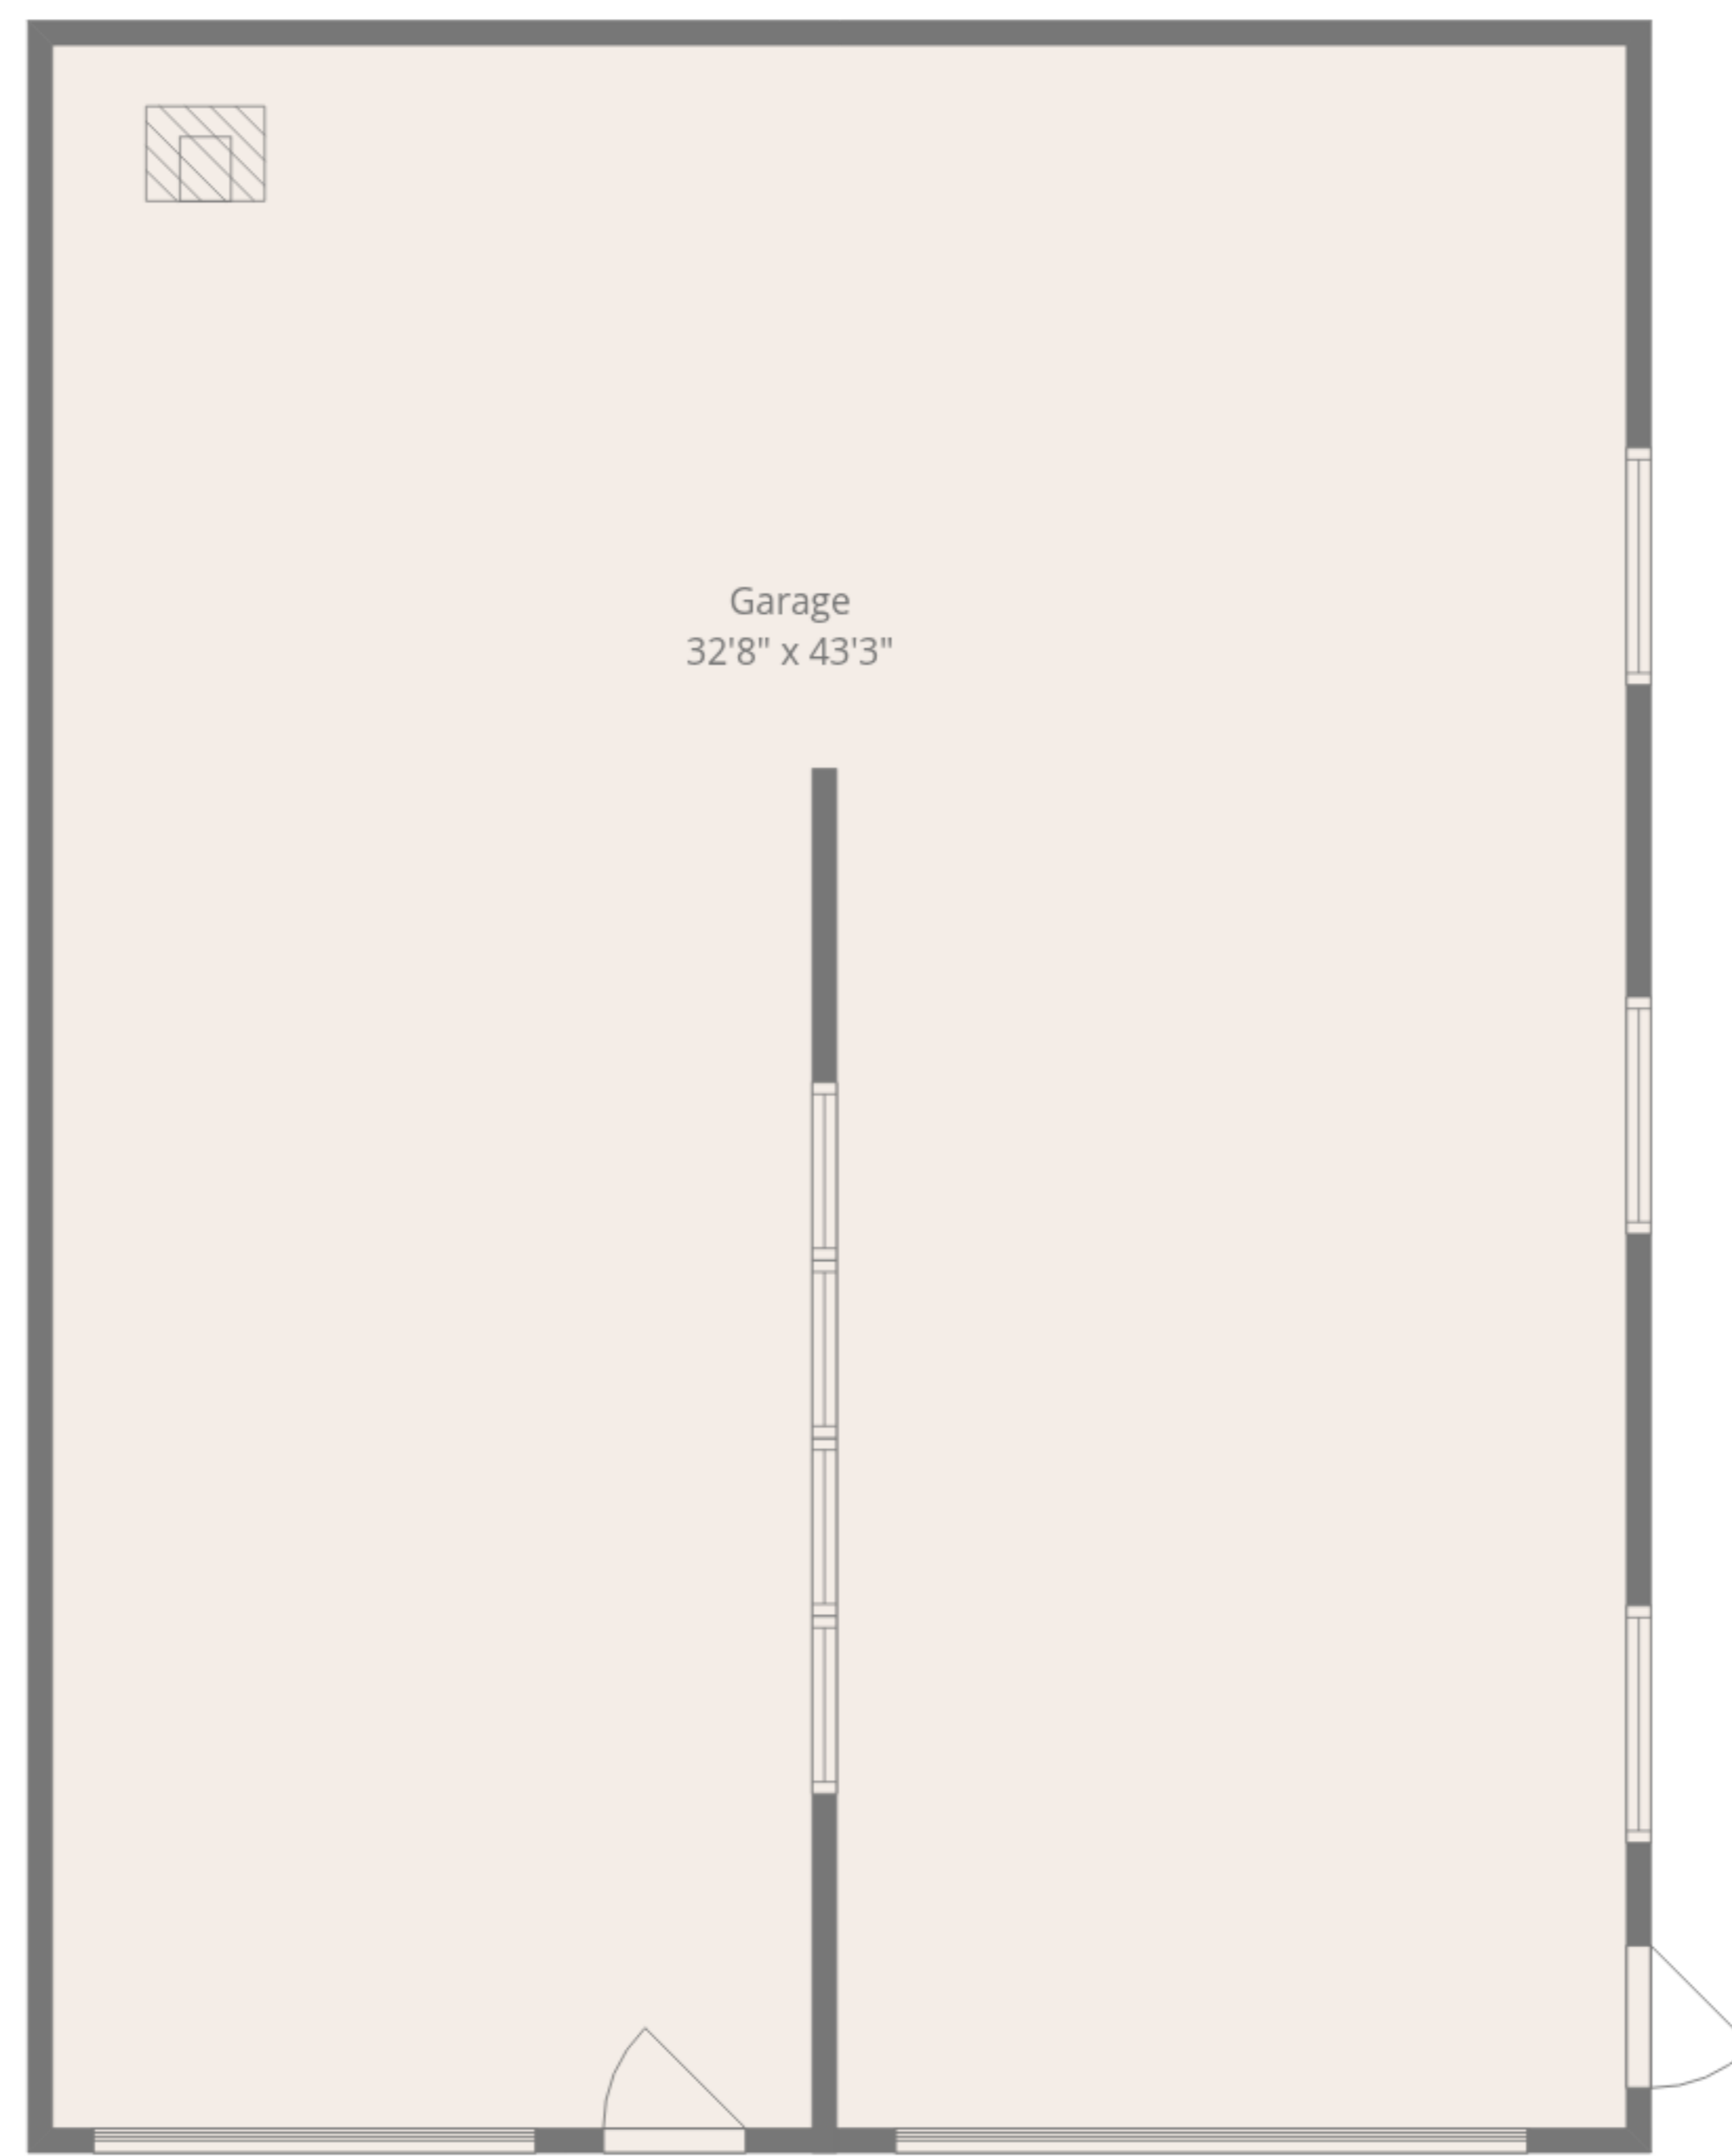

**Total: 1671 sq. ft**

1st Floor: 773 sq. Ft, 2nd Floor: 898 sq. ft

Excluded Areas: Garage: 1398 sq. Ft, Covered Patio: 687 sq. Ft, Fireplace: 9 sq. Ft,  
Walls: 218 sq. ft

**Total: 1671 sq. ft**

1st Floor: 773 sq. Ft, 2nd Floor: 898 sq. ft

Excluded Areas: Garage: 1398 sq. Ft, Covered Patio: 687 sq. Ft, Fireplace: 9 sq. Ft,  
Walls: 218 sq. ft

1st Floor

2nd Floor

**Total: 1671 sq. ft**  
 1st Floor: 773 sq. Ft, 2nd Floor: 898 sq. ft  
 Excluded Areas: Garage: 1398 sq. Ft, Covered Patio: 687 sq. Ft, Fireplace: 9 sq. Ft,  
 Walls: 218 sq. ft