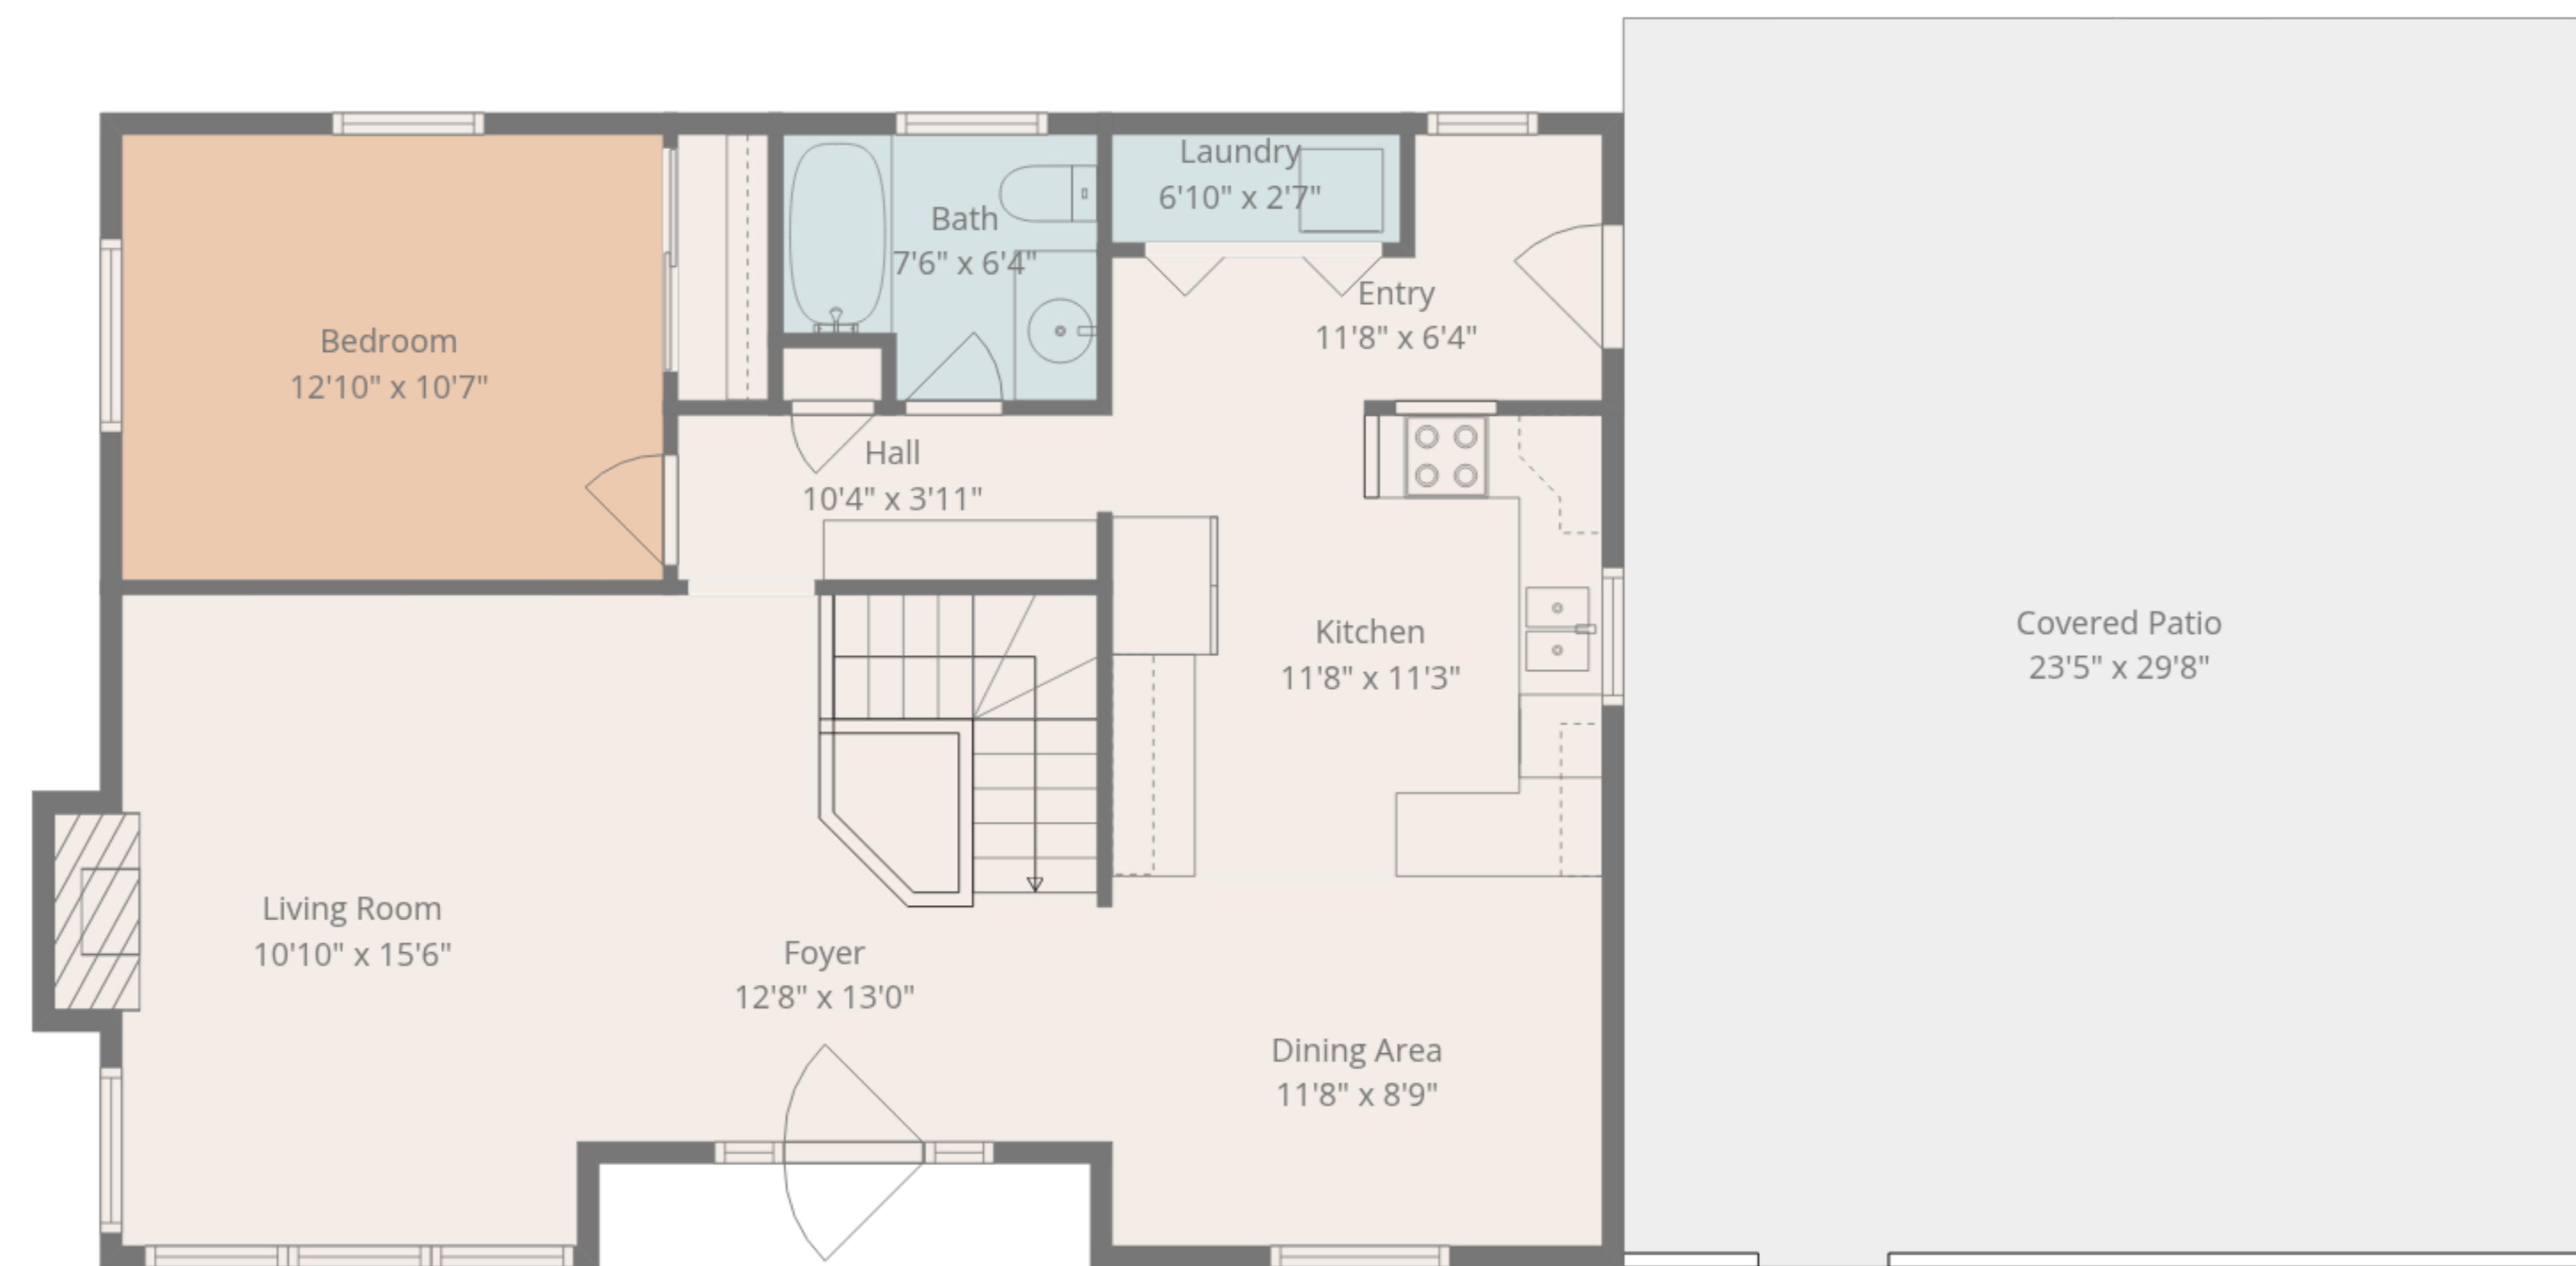

**Total: 1671 sq. ft**

1st Floor: 773 sq. Ft, 2nd Floor: 898 sq. ft

Excluded Areas: Garage: 1398 sq. Ft, Covered Patio: 687 sq. Ft, Fireplace: 9 sq. Ft,  
Walls: 218 sq. ft

**Total: 1671 sq. ft**

1st Floor: 773 sq. Ft, 2nd Floor: 898 sq. ft

Excluded Areas: Garage: 1398 sq. Ft, Covered Patio: 687 sq. Ft, Fireplace: 9 sq. Ft,  
Walls: 218 sq. ft

1st Floor

2nd Floor

**Total: 1671 sq. ft**  
 1st Floor: 773 sq. Ft, 2nd Floor: 898 sq. ft  
 Excluded Areas: Garage: 1398 sq. Ft, Covered Patio: 687 sq. Ft, Fireplace: 9 sq. Ft,  
 Walls: 218 sq. ft