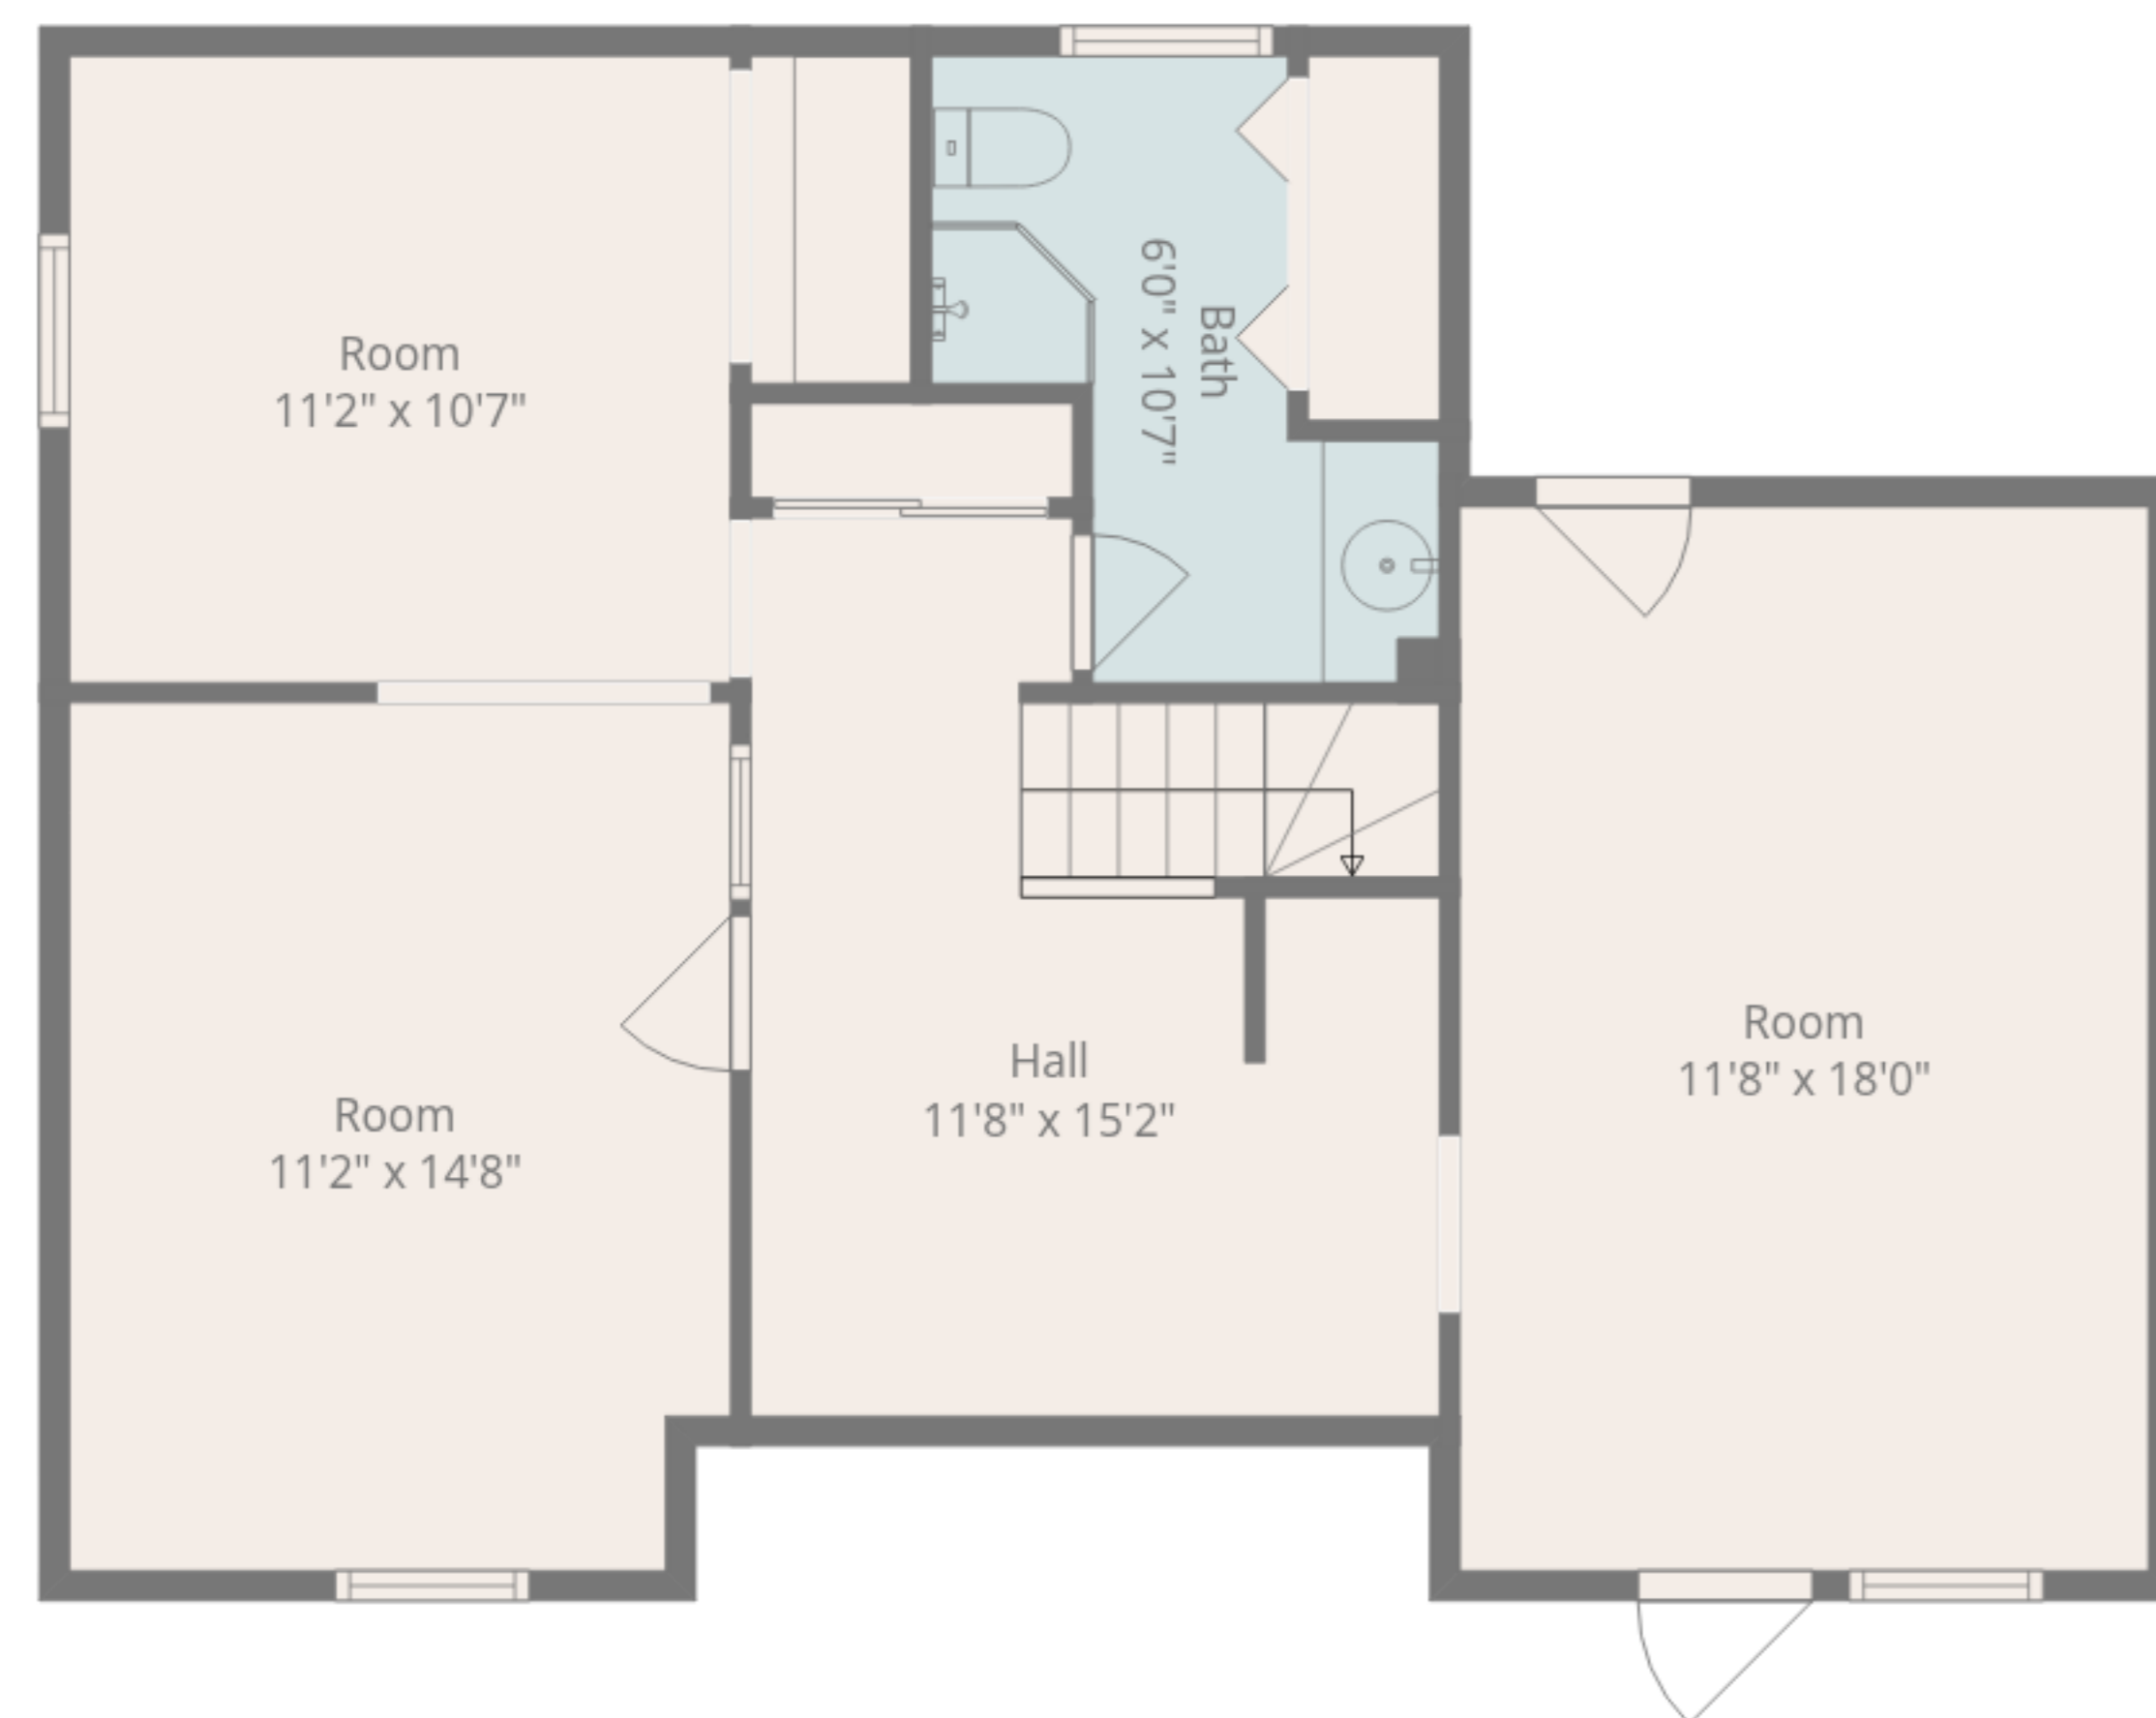

**Total: 1671 sq. ft**

1st Floor: 773 sq. Ft, 2nd Floor: 898 sq. ft

Excluded Areas: Garage: 1398 sq. Ft, Covered Patio: 687 sq. Ft, Fireplace: 9 sq. Ft,  
Walls: 218 sq. ft

**Total: 1671 sq. ft**

1st Floor: 773 sq. Ft, 2nd Floor: 898 sq. ft

Excluded Areas: Garage: 1398 sq. Ft, Covered Patio: 687 sq. Ft, Fireplace: 9 sq. Ft,  
Walls: 218 sq. ft

1st Floor

2nd Floor

**Total: 1671 sq. ft**  
 1st Floor: 773 sq. Ft, 2nd Floor: 898 sq. ft  
 Excluded Areas: Garage: 1398 sq. Ft, Covered Patio: 687 sq. Ft, Fireplace: 9 sq. Ft,  
 Walls: 218 sq. ft