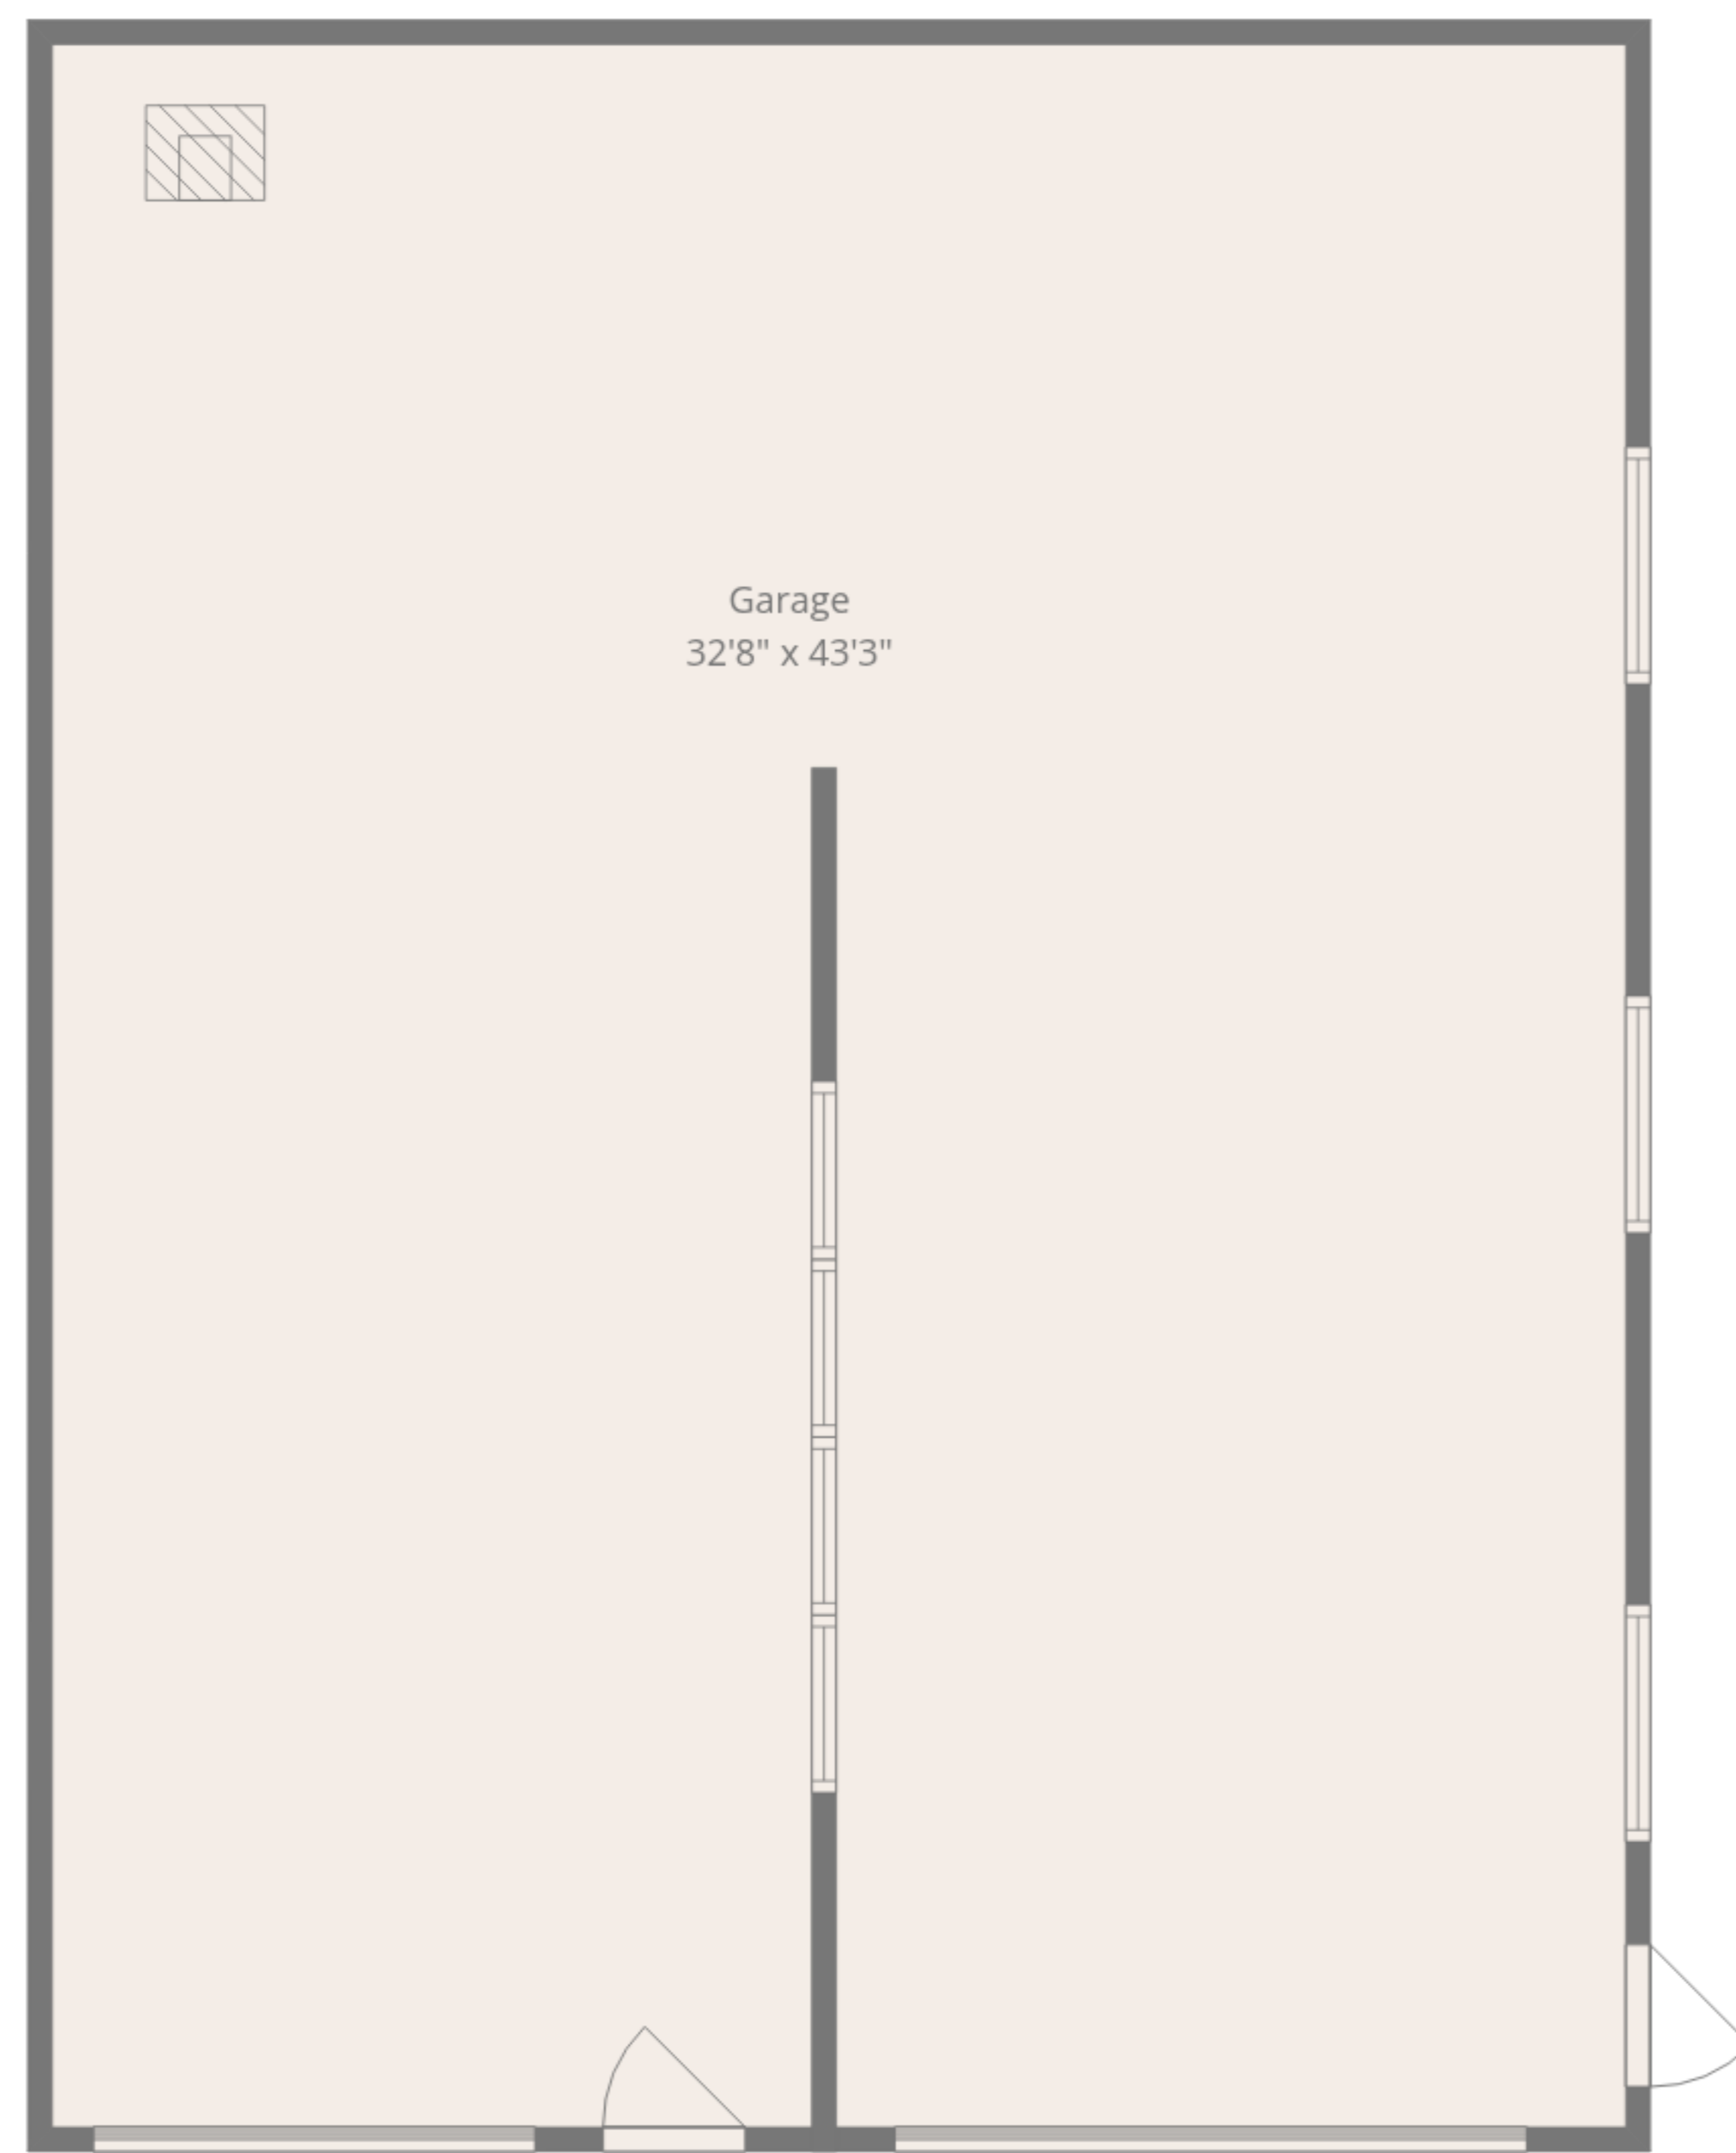

**Total: 1671 sq. ft**

1st Floor: 773 sq. Ft, 2nd Floor: 898 sq. ft

Excluded Areas: Garage: 1398 sq. Ft, Covered Patio: 687 sq. Ft, Fireplace: 9 sq. Ft,  
Walls: 218 sq. ft

**Total: 1671 sq. ft**

1st Floor: 773 sq. Ft, 2nd Floor: 898 sq. ft

Excluded Areas: Garage: 1398 sq. Ft, Covered Patio: 687 sq. Ft, Fireplace: 9 sq. Ft,  
Walls: 218 sq. ft

1st Floor

2nd Floor

**Total: 1671 sq. ft**  
 1st Floor: 773 sq. Ft, 2nd Floor: 898 sq. ft  
 Excluded Areas: Garage: 1398 sq. Ft, Covered Patio: 687 sq. Ft, Fireplace: 9 sq. Ft,  
 Walls: 218 sq. ft