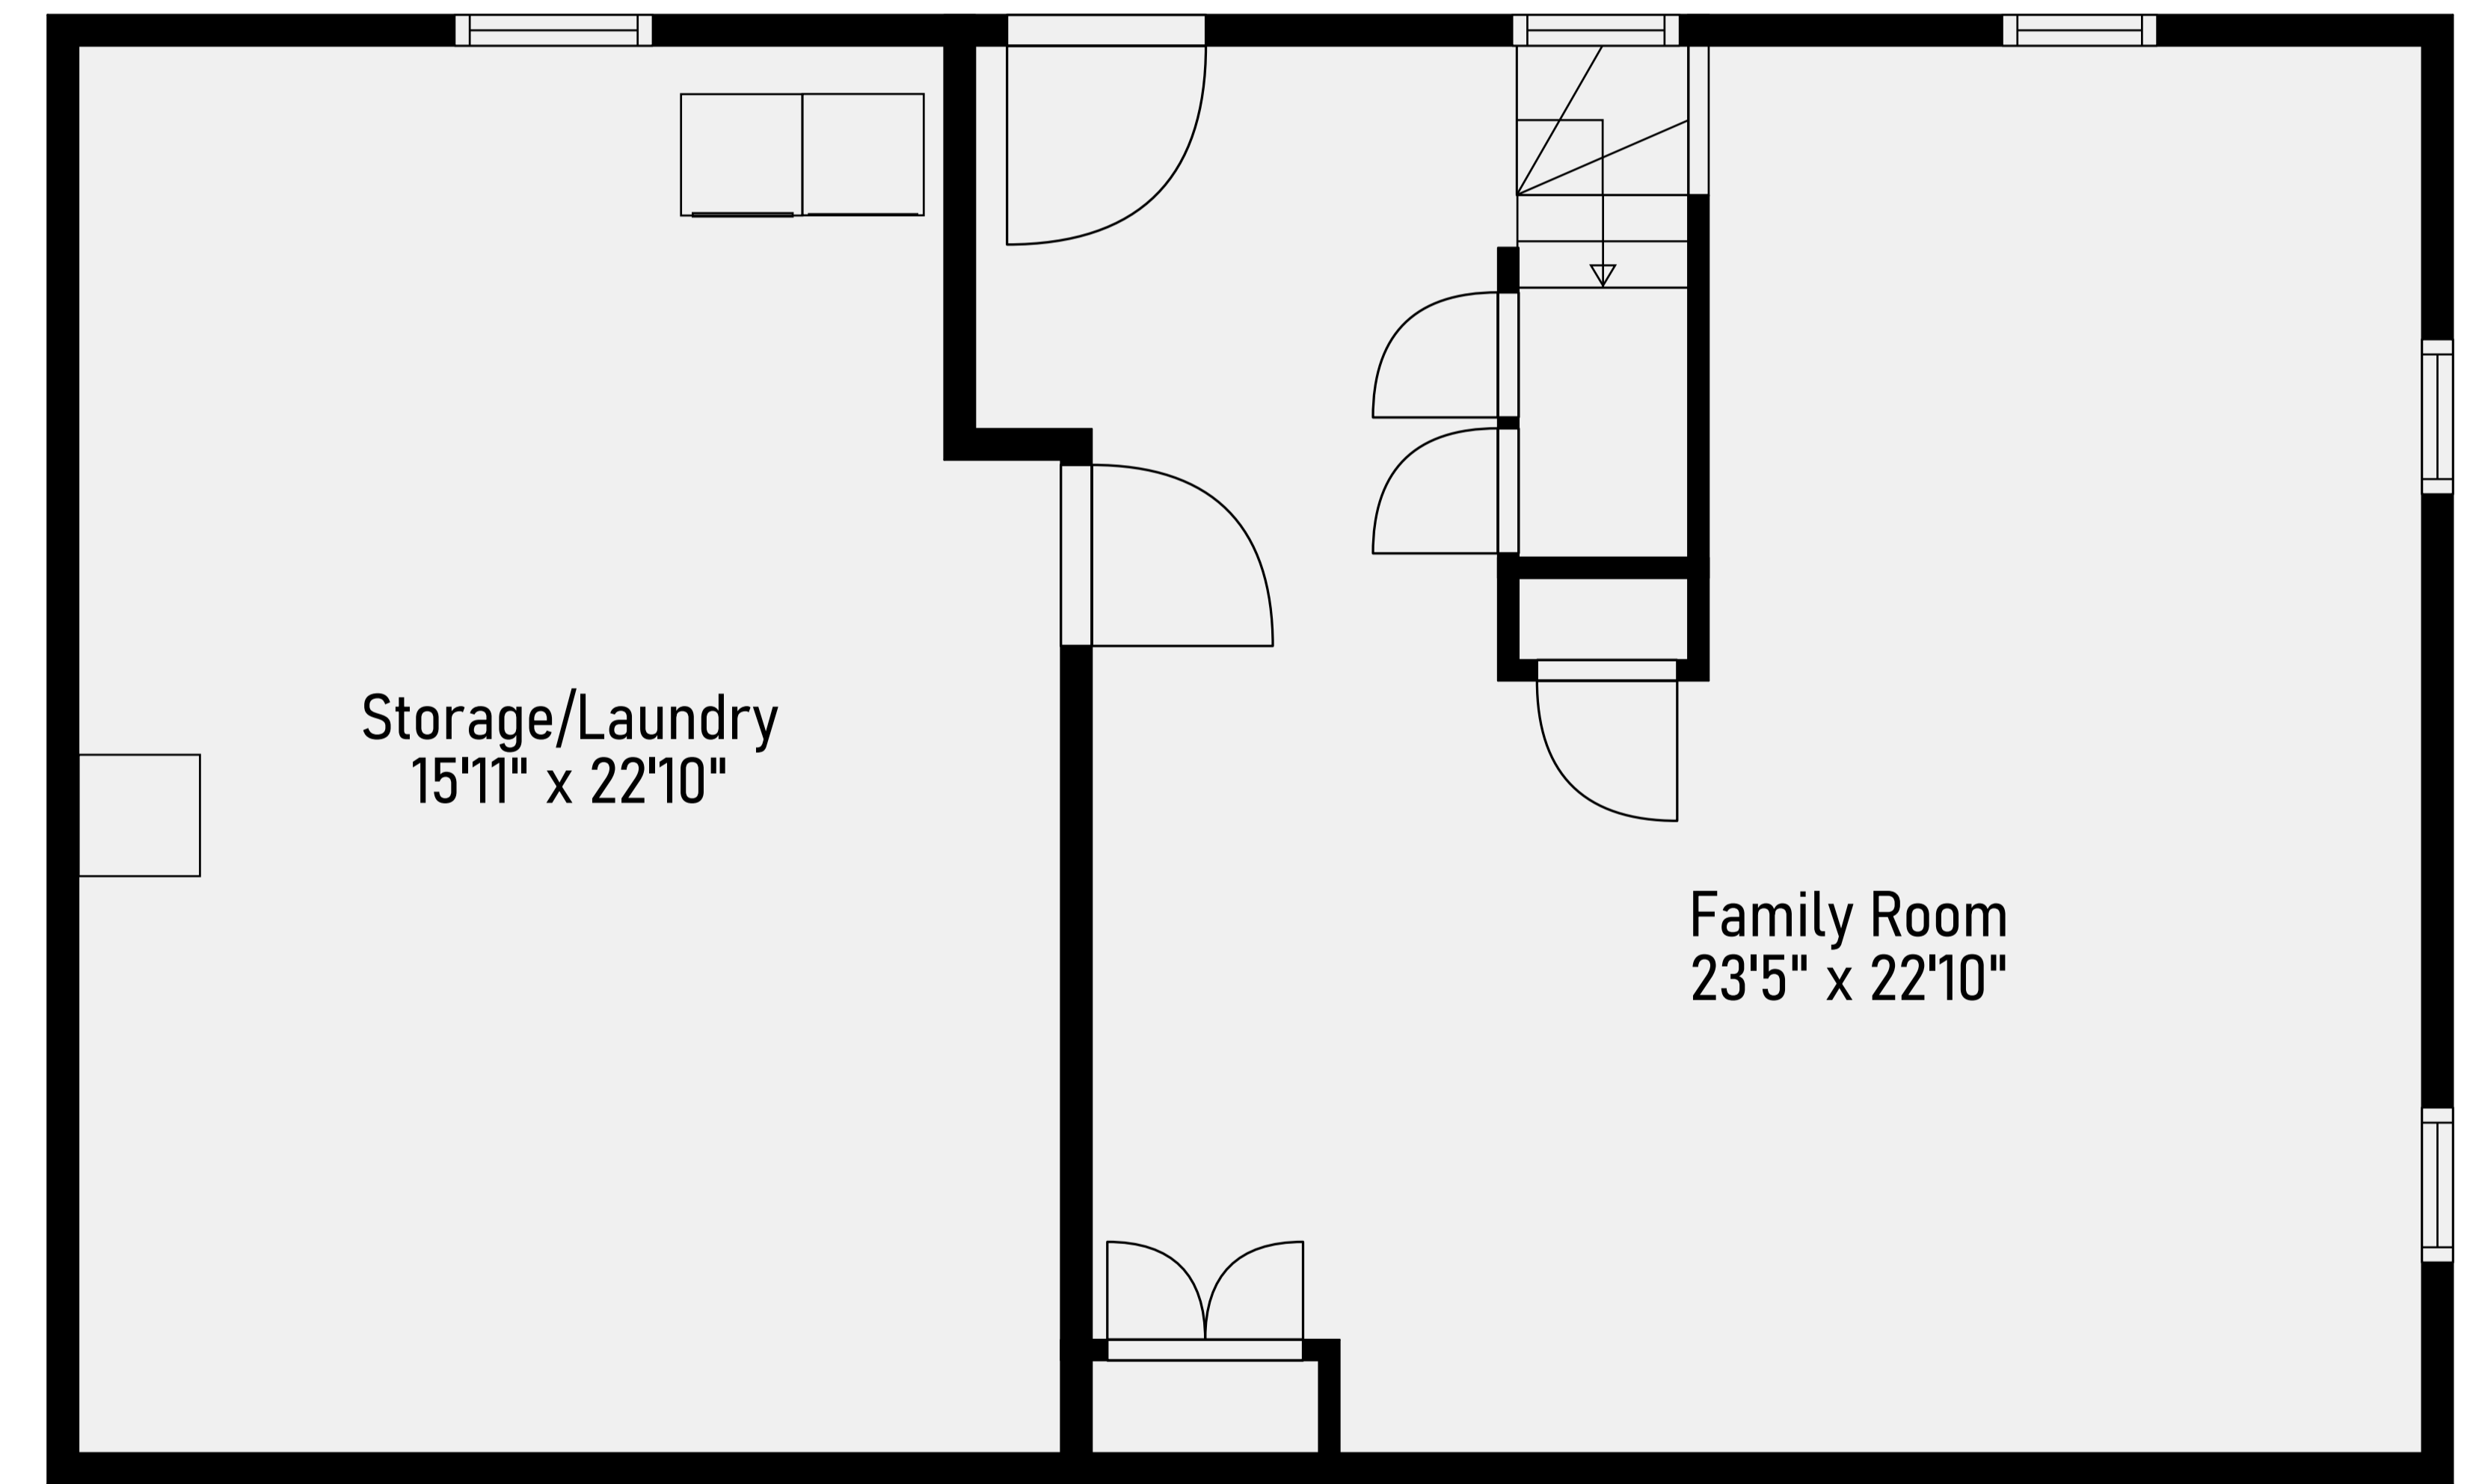

First Floor

Basement

Basement: 517 sq. Ft, First Floor: 910 sq. Ft
Excluded Areas: Basement: 351 sq. Ft, Screened Porch: 371 sq. Ft, Patio: 85 sq. Ft,
Fireplace: 11 sq. Ft, Walls: 425 sq. ft

Created by Battikha Media for layout Purposes Only. Measurements Deemed Highly Reliable But Not Guaranteed.