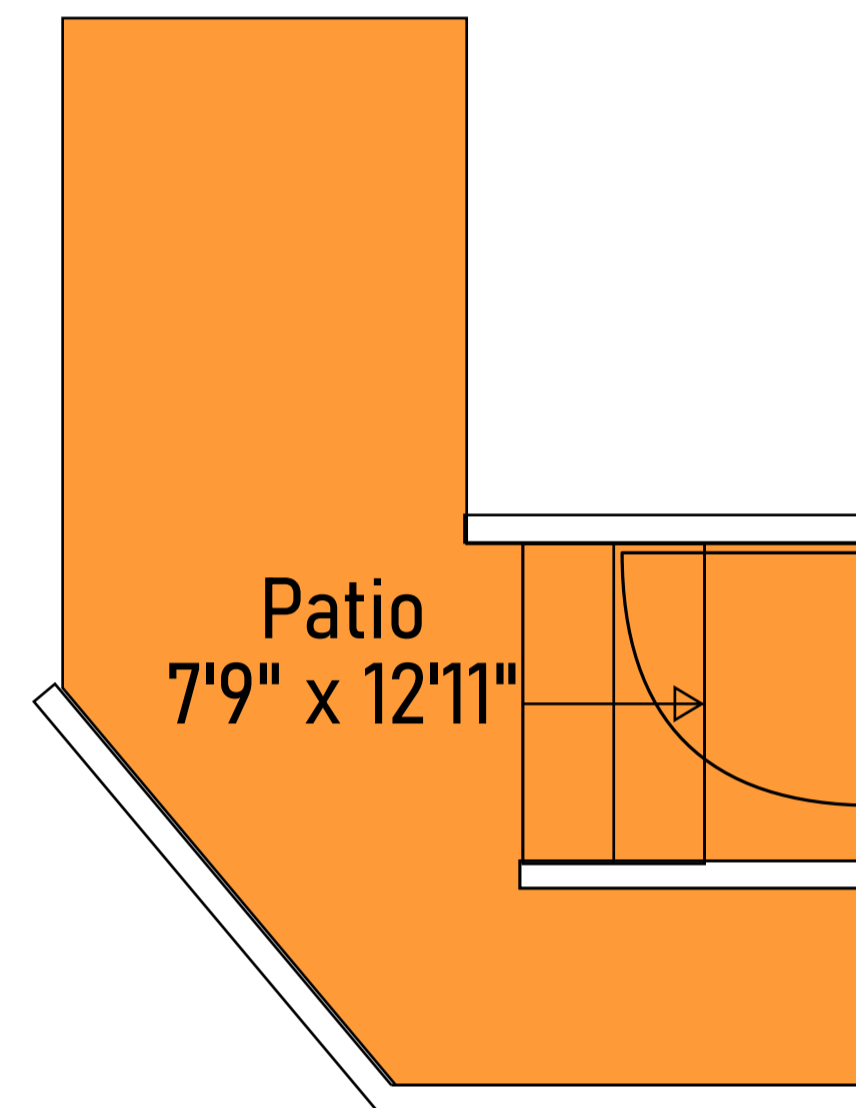

First Floor

Basement

Basement: 517 sq. Ft, First Floor: 910 sq. Ft
Excluded Areas: Basement: 351 sq. Ft, Screened Porch: 371 sq. Ft, Patio: 85 sq. Ft,
Fireplace: 11 sq. Ft, Walls: 425 sq. ft

Created by Battikha Media for layout Purposes Only. Measurements Deemed Highly Reliable But Not Guaranteed.