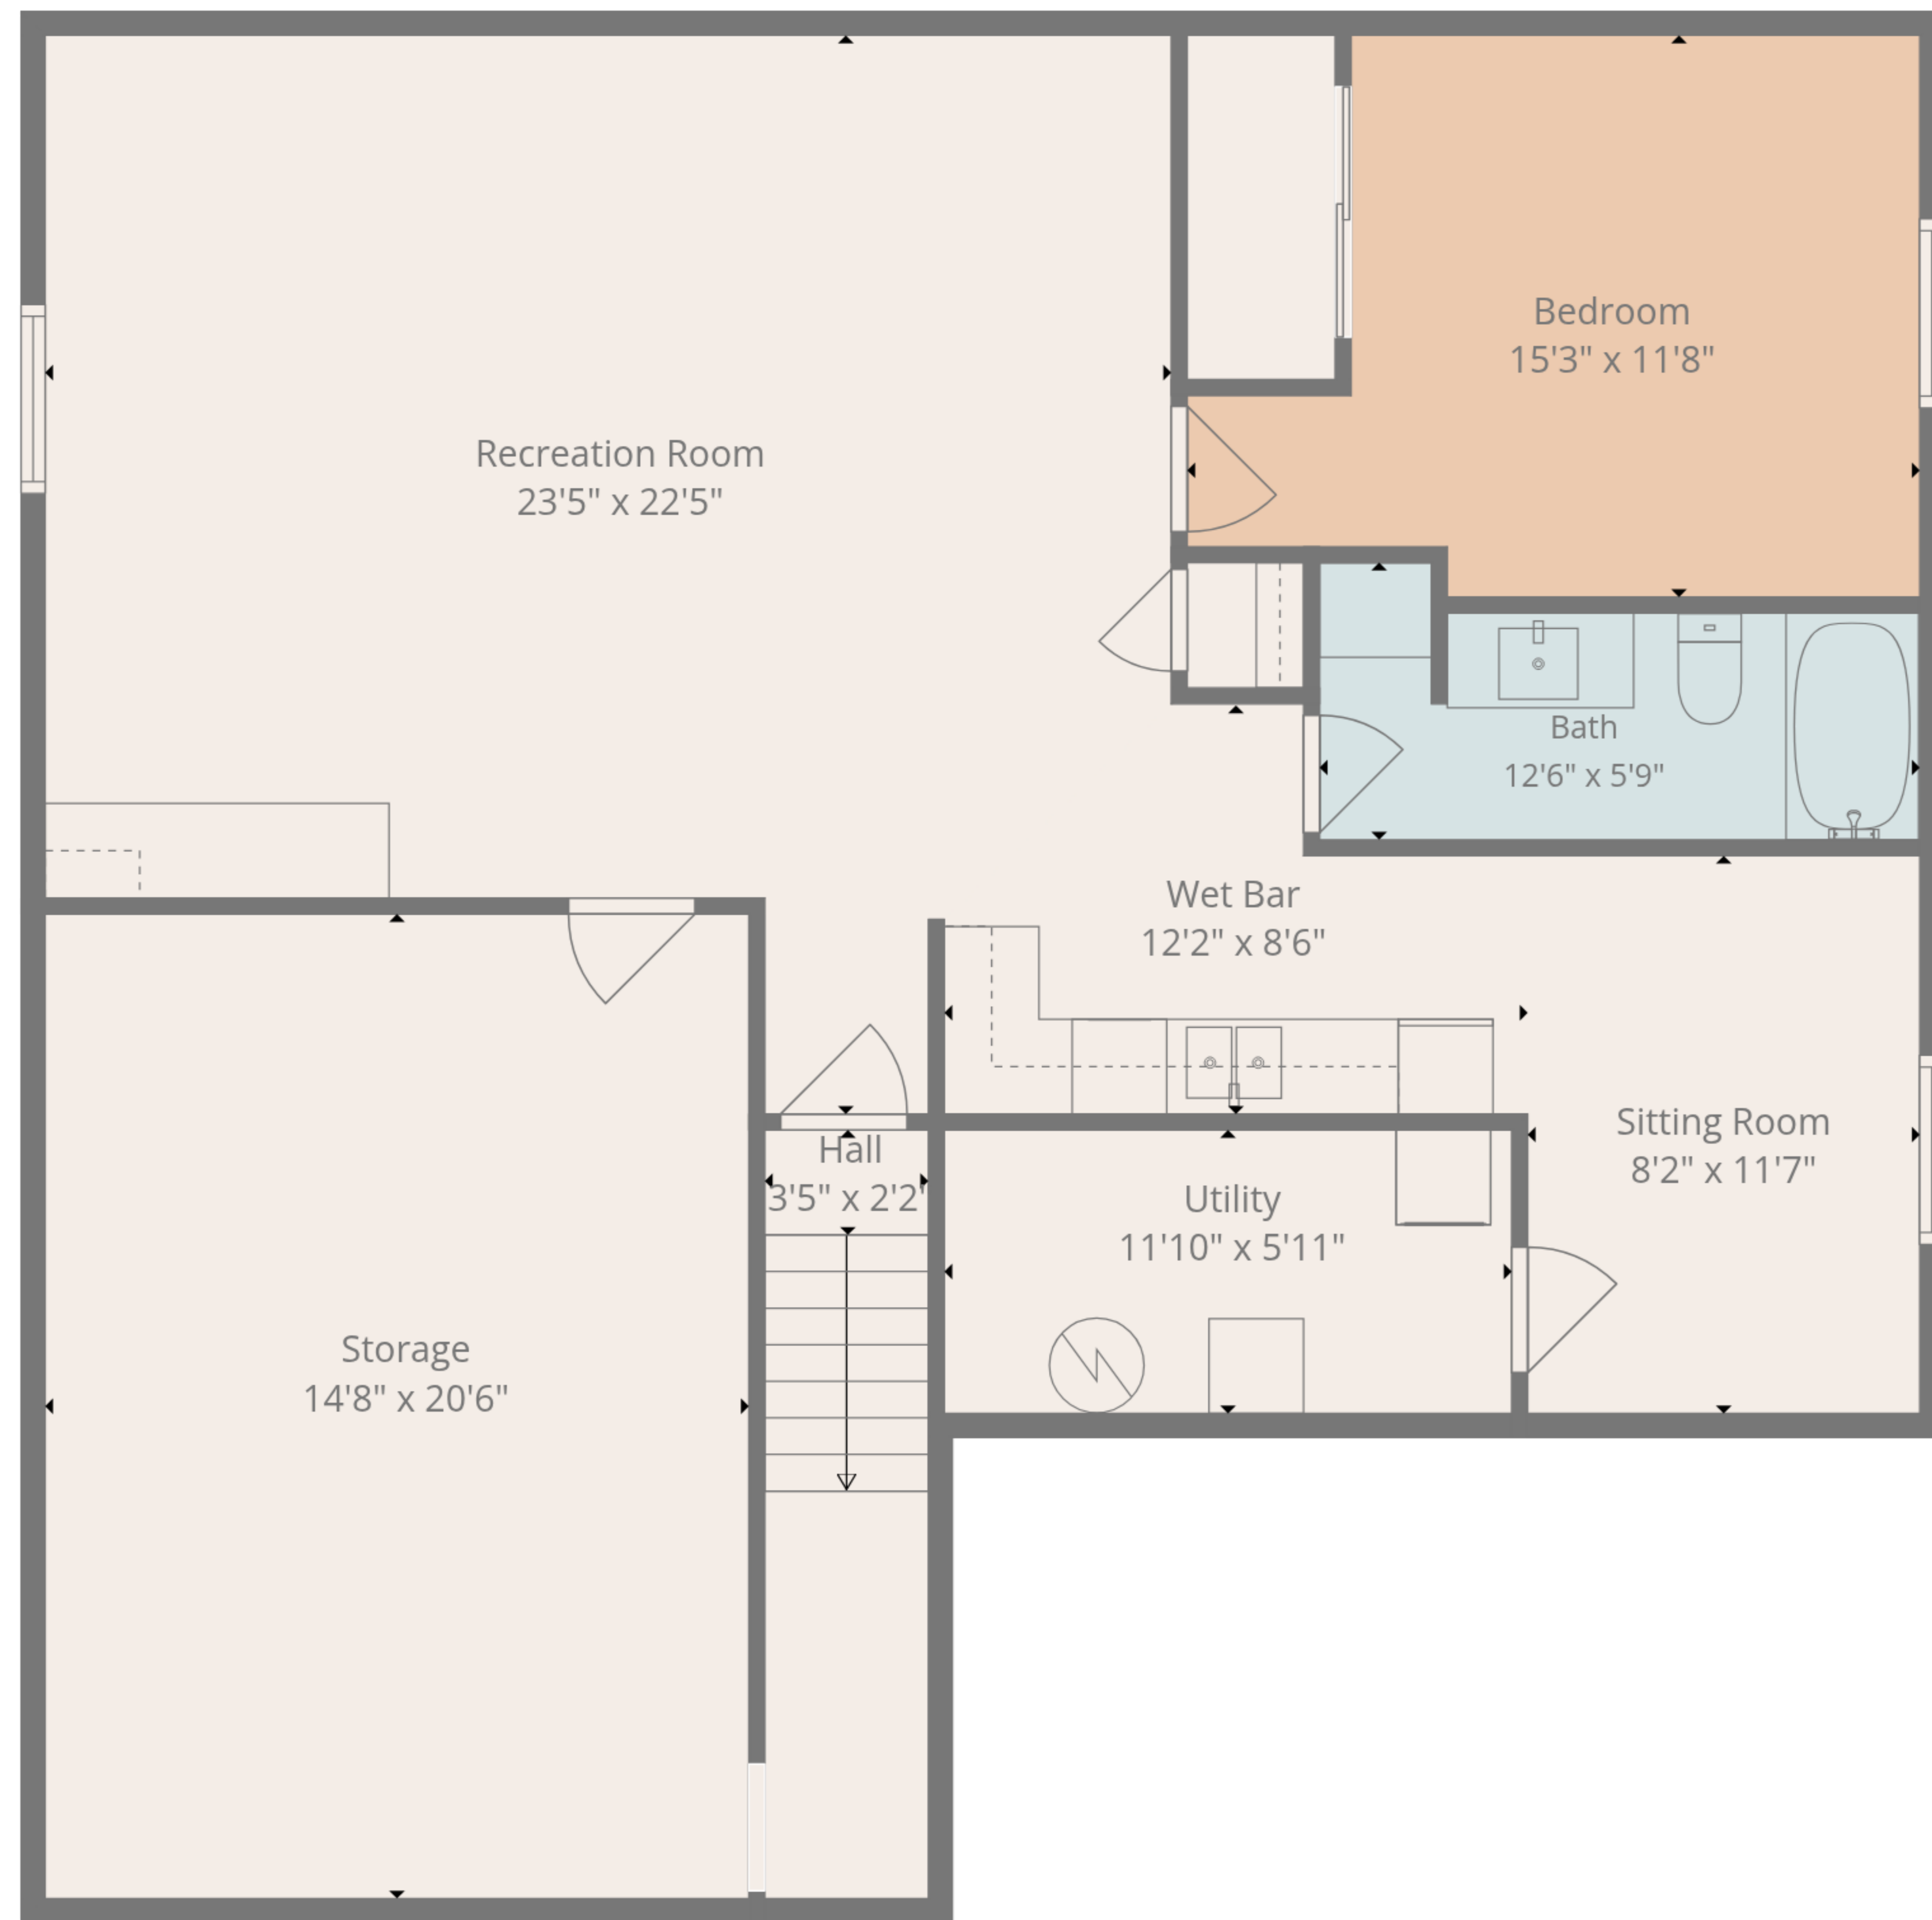

**TOTAL: 2364 sq. ft**

Basement: 935 sq. ft, 1st floor: 1429 sq. ft

EXCLUDED AREAS: STORAGE: 300 sq. ft, UTILITY: 70 sq. ft, GARAGE: 396 sq. ft,  
 PORCH: 103 sq. ft, DECK: 106 sq. ft, FIREPLACE: 9 sq. ft,  
 WALLS: 183 sq. ft

Basement

1st Floor

**TOTAL: 2364 sq. ft**  
 Basement: 935 sq. ft, 1st floor: 1429 sq. ft  
 EXCLUDED AREAS: STORAGE: 300 sq. ft, UTILITY: 70 sq. ft, GARAGE: 396 sq. ft,  
 PORCH: 103 sq. ft, DECK: 106 sq. ft, FIREPLACE: 9 sq. ft,  
 WALLS: 183 sq. ft