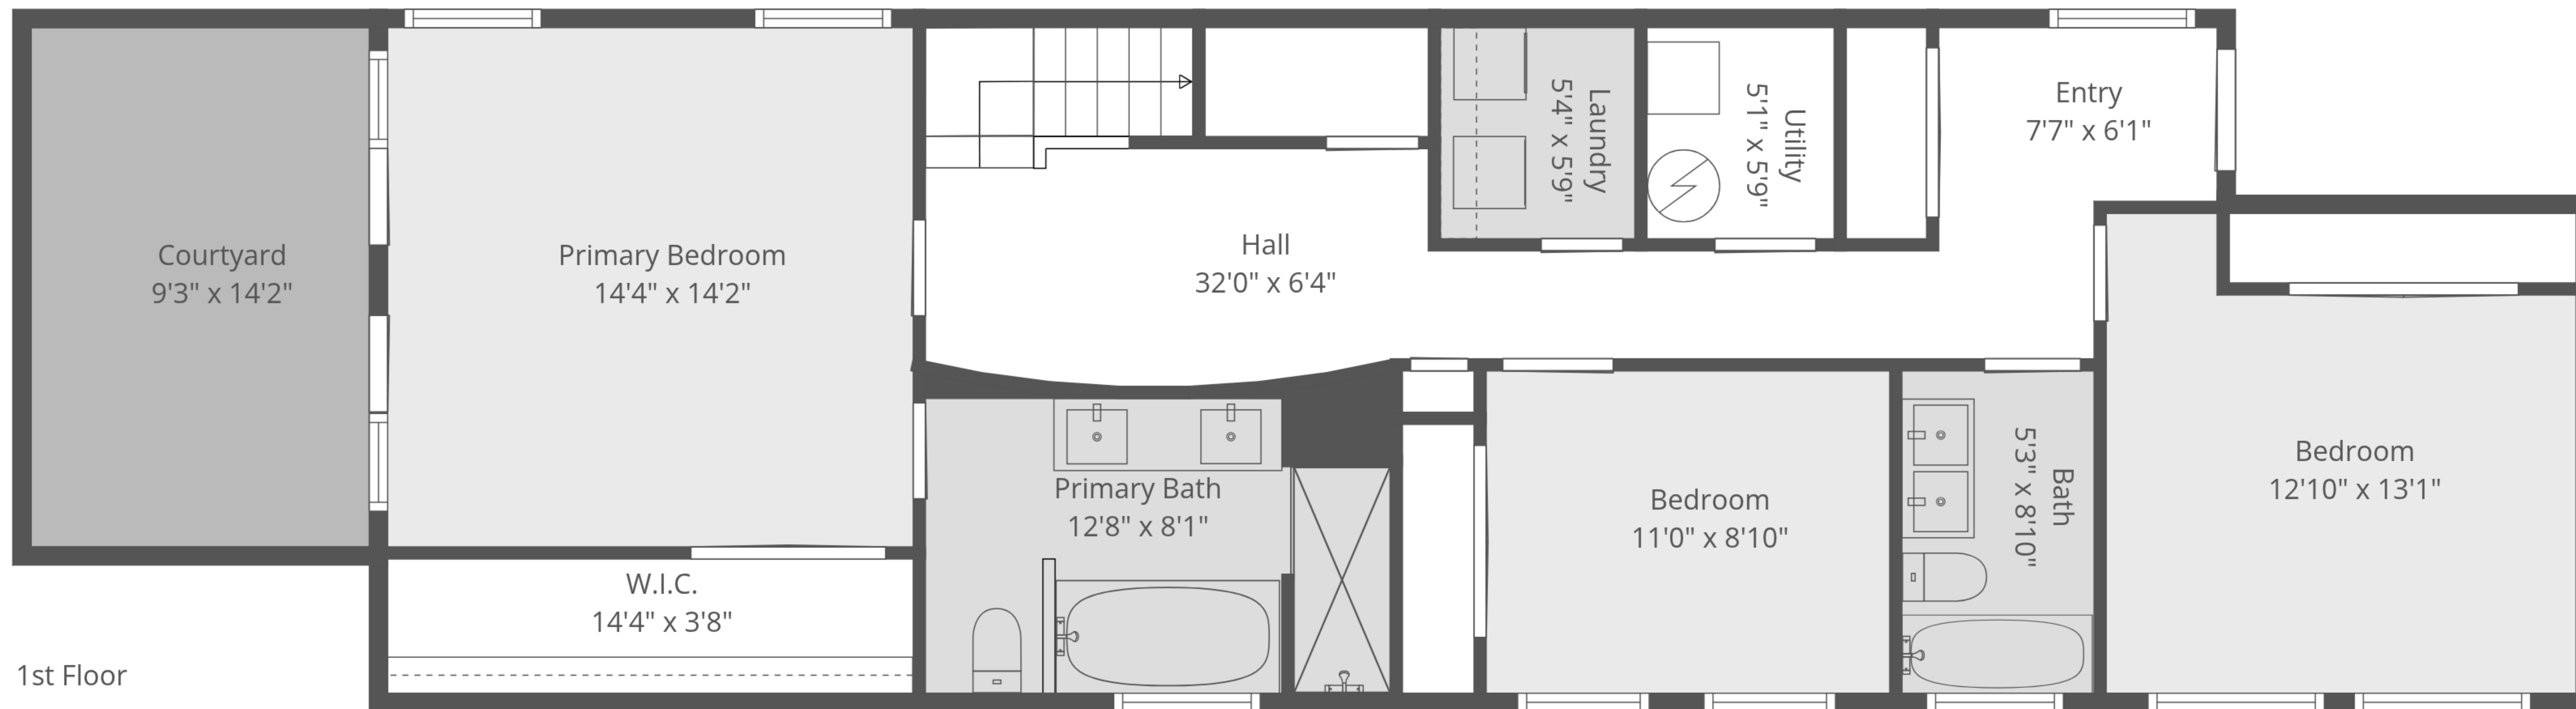

**Total: 1995 sq. ft**

1st Floor: 1039 sq. Ft, 2nd Floor: 956 sq. ft

Excluded Areas: Courtyard: 131 sq. Ft, Stairwell: 45 sq. Ft, Covered Deck: 232 sq. Ft,  
Walls: 181 sq. ft

**Total: 1995 sq. ft**

1st Floor: 1039 sq. Ft, 2nd Floor: 956 sq. ft

Excluded Areas: Courtyard: 131 sq. Ft, Stairwell: 45 sq. Ft, Covered Deck: 232 sq. Ft,  
Walls: 181 sq. ft

**Total: 1995 sq. ft**

1st Floor: 1039 sq. Ft, 2nd Floor: 956 sq. ft

Excluded Areas: Courtyard: 131 sq. Ft, Stairwell: 45 sq. Ft, Covered Deck: 232 sq. Ft,  
Walls: 181 sq. ft