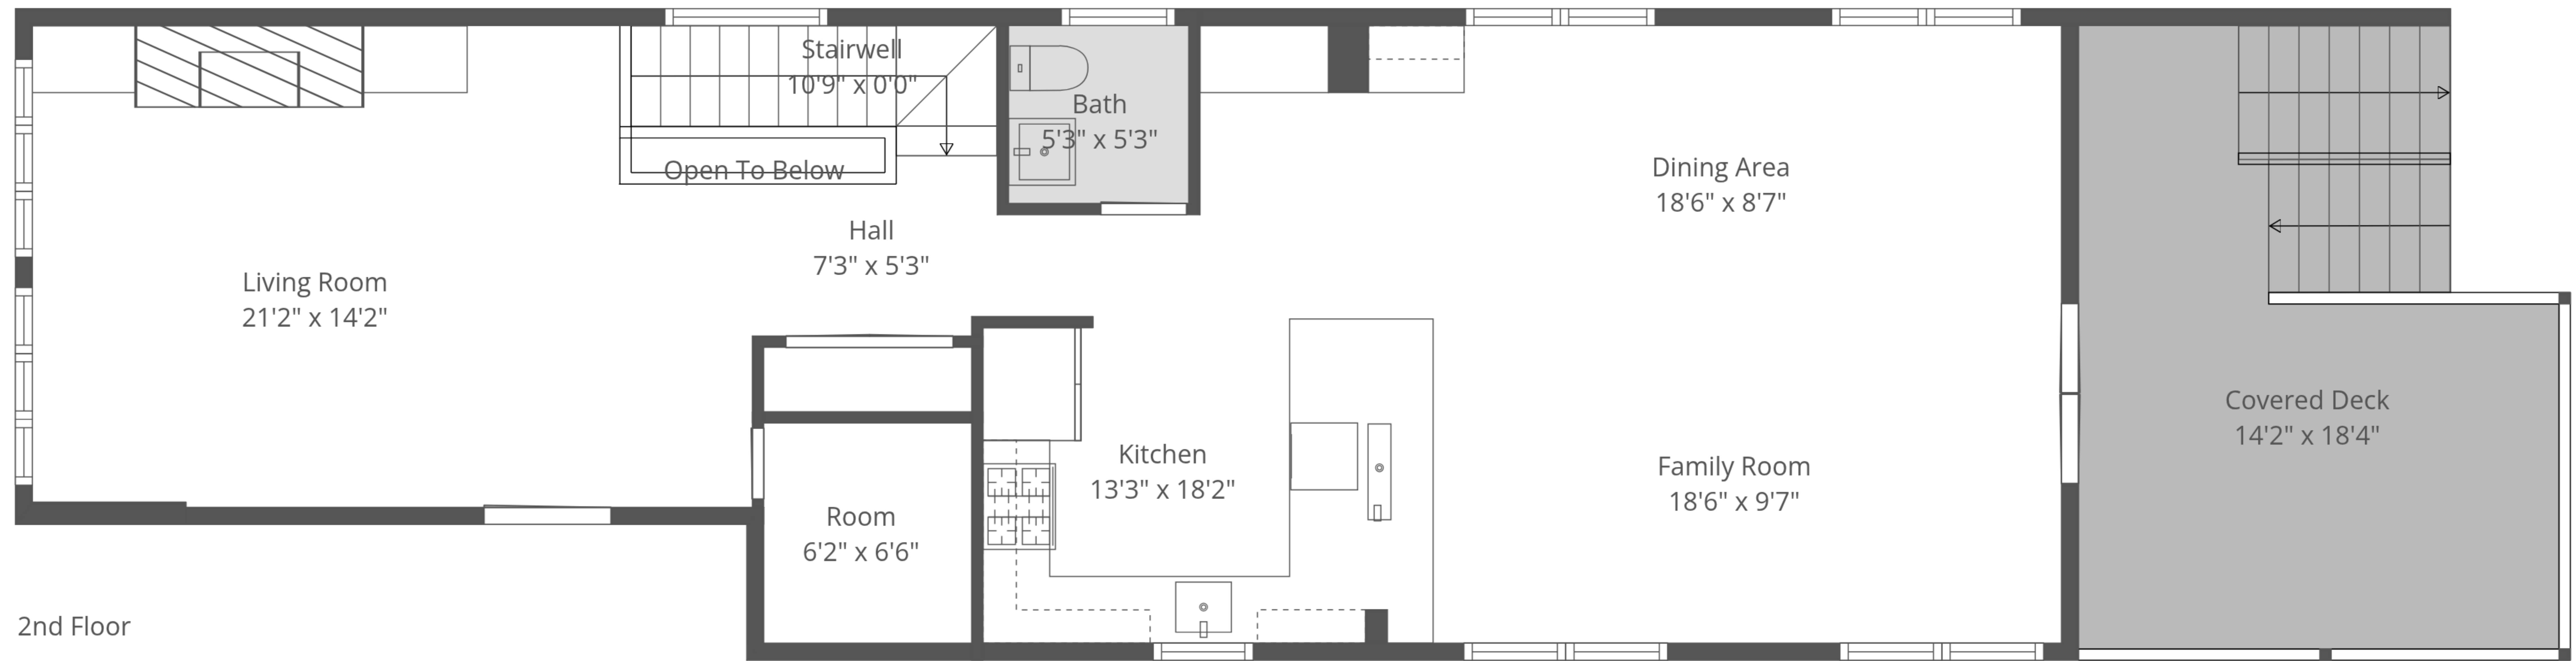

**Total: 1995 sq. ft**

1st Floor: 1039 sq. Ft, 2nd Floor: 956 sq. ft

Excluded Areas: Courtyard: 131 sq. Ft, Stairwell: 45 sq. Ft, Covered Deck: 232 sq. Ft,  
Walls: 181 sq. ft

**Total: 1995 sq. ft**

1st Floor: 1039 sq. Ft, 2nd Floor: 956 sq. ft

Excluded Areas: Courtyard: 131 sq. Ft, Stairwell: 45 sq. Ft, Covered Deck: 232 sq. Ft,  
Walls: 181 sq. ft

**Total: 1995 sq. ft**

1st Floor: 1039 sq. Ft, 2nd Floor: 956 sq. ft

Excluded Areas: Courtyard: 131 sq. Ft, Stairwell: 45 sq. Ft, Covered Deck: 232 sq. Ft,  
Walls: 181 sq. ft