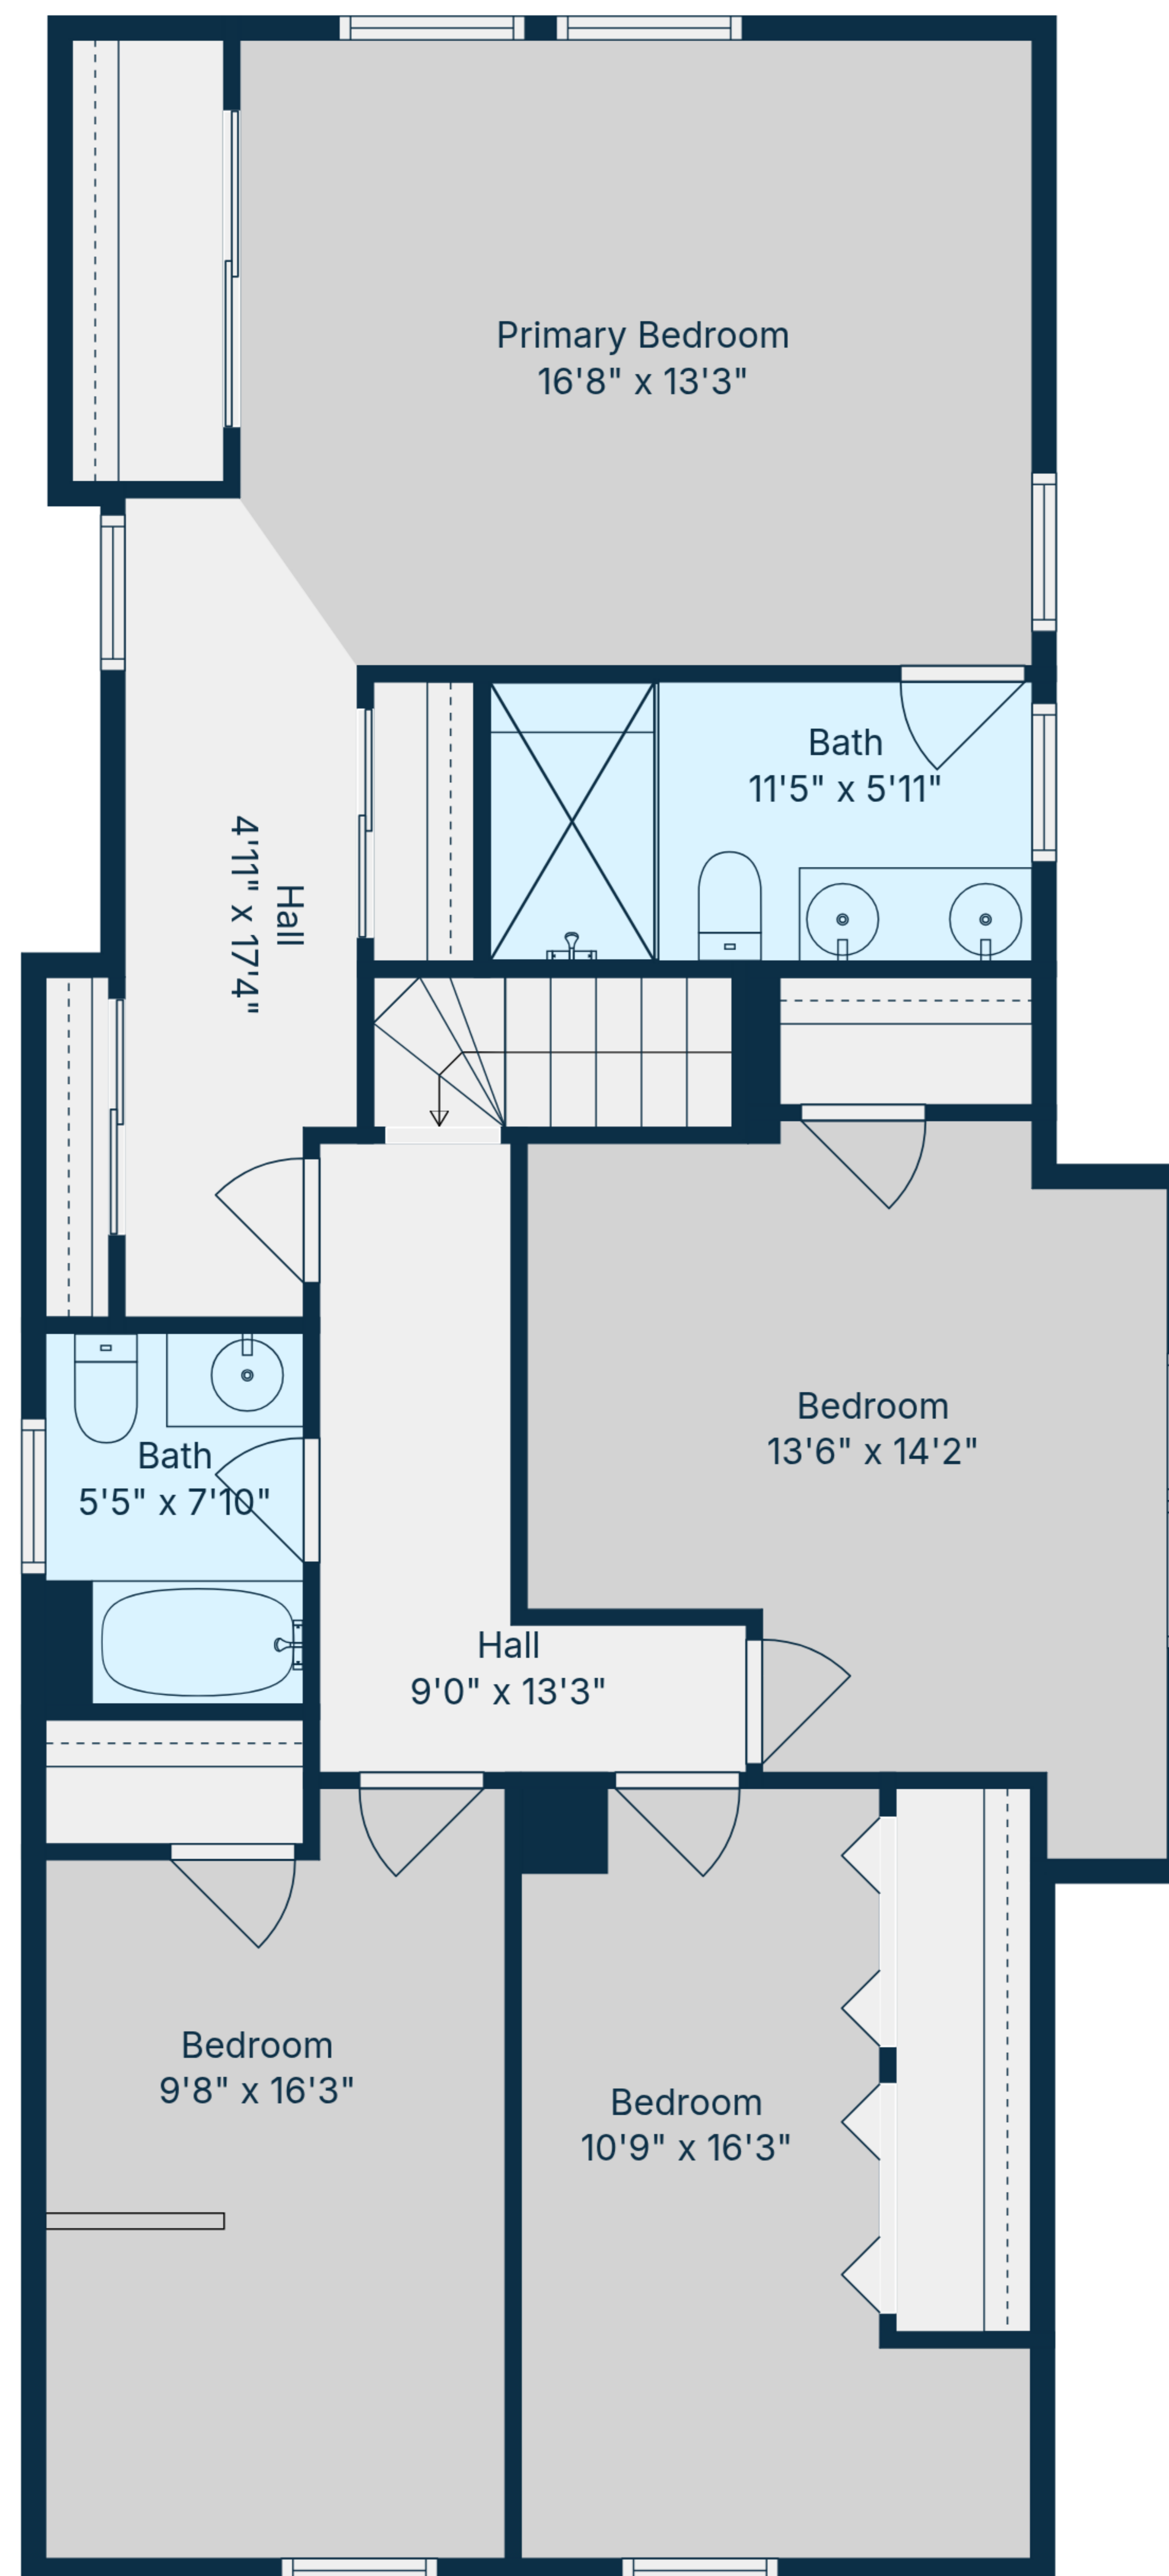

TOTAL: 2484 sq. ft

1st floor: 18 sq. ft, 2nd floor: 1360 sq. ft, 3rd floor: 1106 sq. ft
EXCLUDED AREAS: LAUNDRY: 277 sq. ft, BASEMENT: 666 sq. ft, GARAGE: 412 sq. ft,
PORCH: 150 sq. ft, PATIO: 923 sq. ft, LOW CEILING: 18 sq. ft,
WALLS: 293 sq. ft

TOTAL: 2484 sq. ft

1st floor: 18 sq. ft, 2nd floor: 1360 sq. ft, 3rd floor: 1106 sq. ft

EXCLUDED AREAS: LAUNDRY: 277 sq. ft, BASEMENT: 666 sq. ft, GARAGE: 412 sq. ft,

PORCH: 150 sq. ft, PATIO: 923 sq. ft, LOW CEILING: 18 sq. ft,

WALLS: 293 sq. ft

TOTAL: 2484 sq. ft

1st floor: 18 sq. ft, 2nd floor: 1360 sq. ft, 3rd floor: 1106 sq. ft
 EXCLUDED AREAS: LAUNDRY: 277 sq. ft, BASEMENT: 666 sq. ft, GARAGE: 412 sq. ft,
 PORCH: 150 sq. ft, PATIO: 923 sq. ft, LOW CEILING: 18 sq. ft,
 WALLS: 293 sq. ft

1st Floor

2nd Floor

3rd Floor

TOTAL: 2484 sq. ft

1st floor: 18 sq. ft, 2nd floor: 1360 sq. ft, 3rd floor: 1106 sq. ft

EXCLUDED AREAS: LAUNDRY: 277 sq. ft, BASEMENT: 666 sq. ft, GARAGE: 412 sq. ft,
 PORCH: 150 sq. ft, PATIO: 923 sq. ft, LOW CEILING: 18 sq. ft,
 WALLS: 293 sq. ft