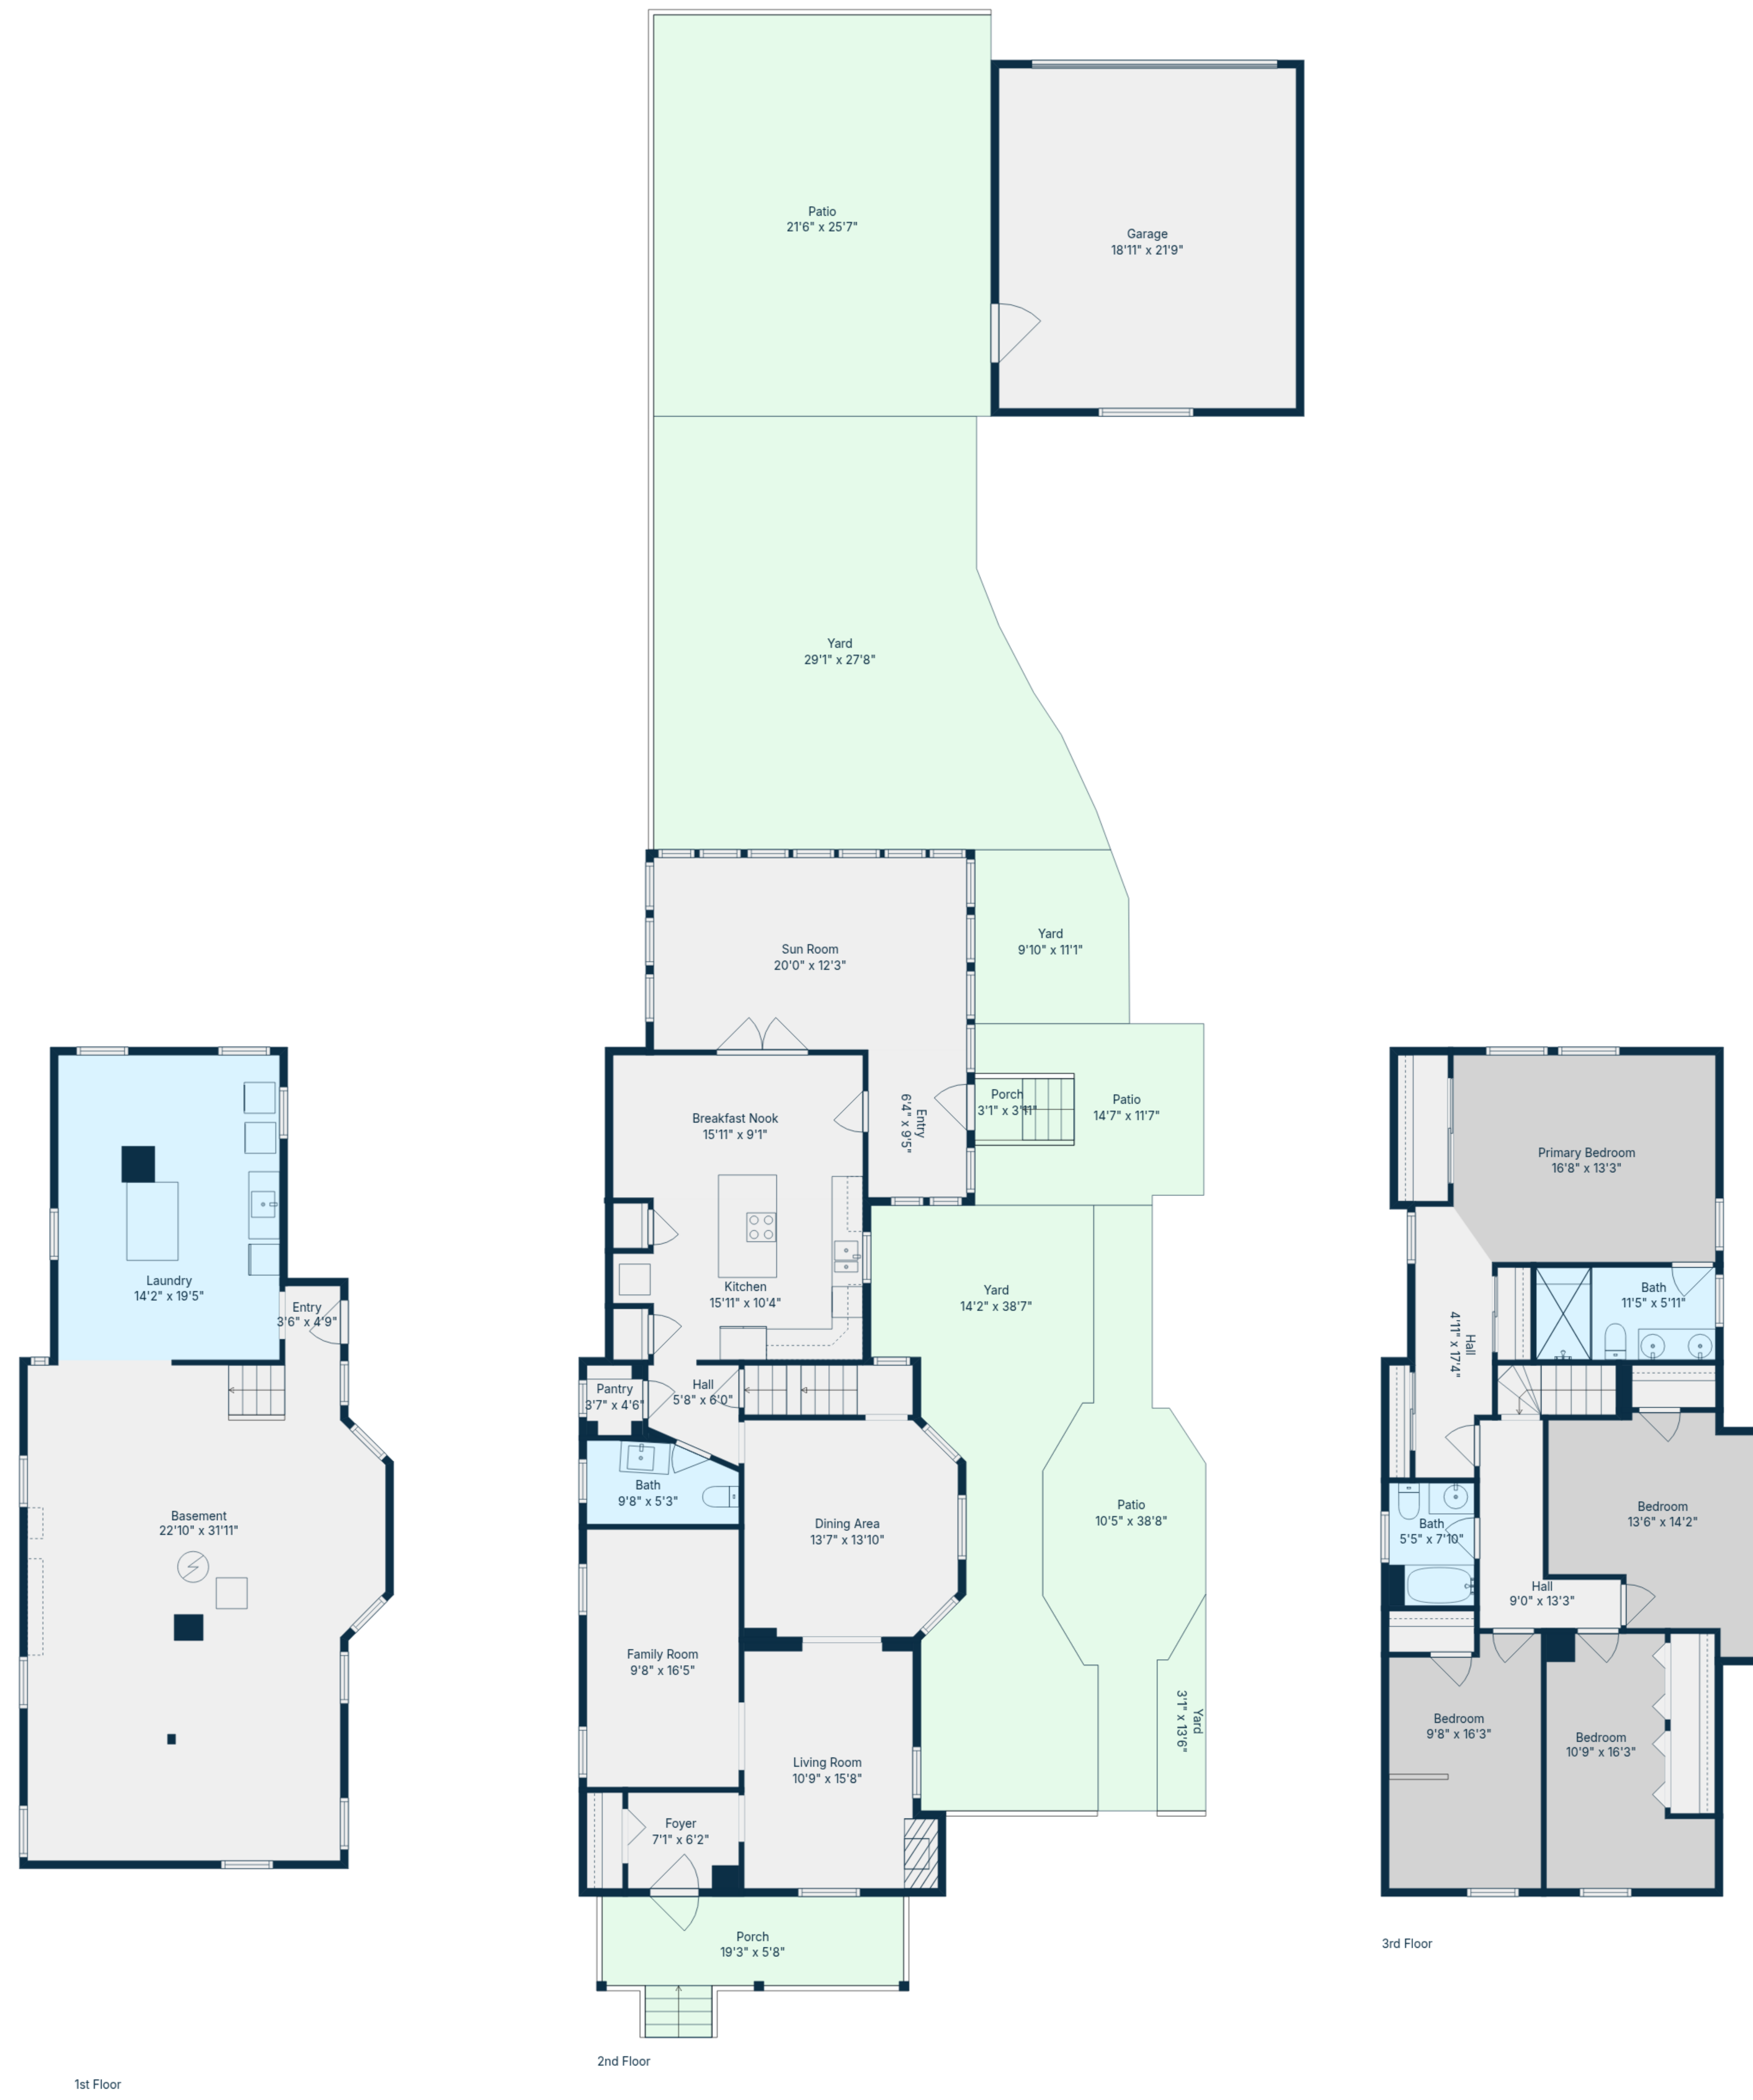

TOTAL: 2484 sq. ft

1st floor: 18 sq. ft, 2nd floor: 1360 sq. ft, 3rd floor: 1106 sq. ft
EXCLUDED AREAS: LAUNDRY: 277 sq. ft, BASEMENT: 666 sq. ft, GARAGE: 412 sq. ft,
PORCH: 150 sq. ft, PATIO: 923 sq. ft, LOW CEILING: 18 sq. ft,
WALLS: 293 sq. ft

TOTAL: 2484 sq. ft

1st floor: 18 sq. ft, 2nd floor: 1360 sq. ft, 3rd floor: 1106 sq. ft

EXCLUDED AREAS: LAUNDRY: 277 sq. ft, BASEMENT: 666 sq. ft, GARAGE: 412 sq. ft,

PORCH: 150 sq. ft, PATIO: 923 sq. ft, LOW CEILING: 18 sq. ft,

WALLS: 293 sq. ft

TOTAL: 2484 sq. ft

1st floor: 18 sq. ft, 2nd floor: 1360 sq. ft, 3rd floor: 1106 sq. ft
 EXCLUDED AREAS: LAUNDRY: 277 sq. ft, BASEMENT: 666 sq. ft, GARAGE: 412 sq. ft,
 PORCH: 150 sq. ft, PATIO: 923 sq. ft, LOW CEILING: 18 sq. ft,
 WALLS: 293 sq. ft

1st Floor

2nd Floor

3rd Floor

TOTAL: 2484 sq. ft

1st floor: 18 sq. ft, 2nd floor: 1360 sq. ft, 3rd floor: 1106 sq. ft

EXCLUDED AREAS: LAUNDRY: 277 sq. ft, BASEMENT: 666 sq. ft, GARAGE: 412 sq. ft,
 PORCH: 150 sq. ft, PATIO: 923 sq. ft, LOW CEILING: 18 sq. ft,
 WALLS: 293 sq. ft