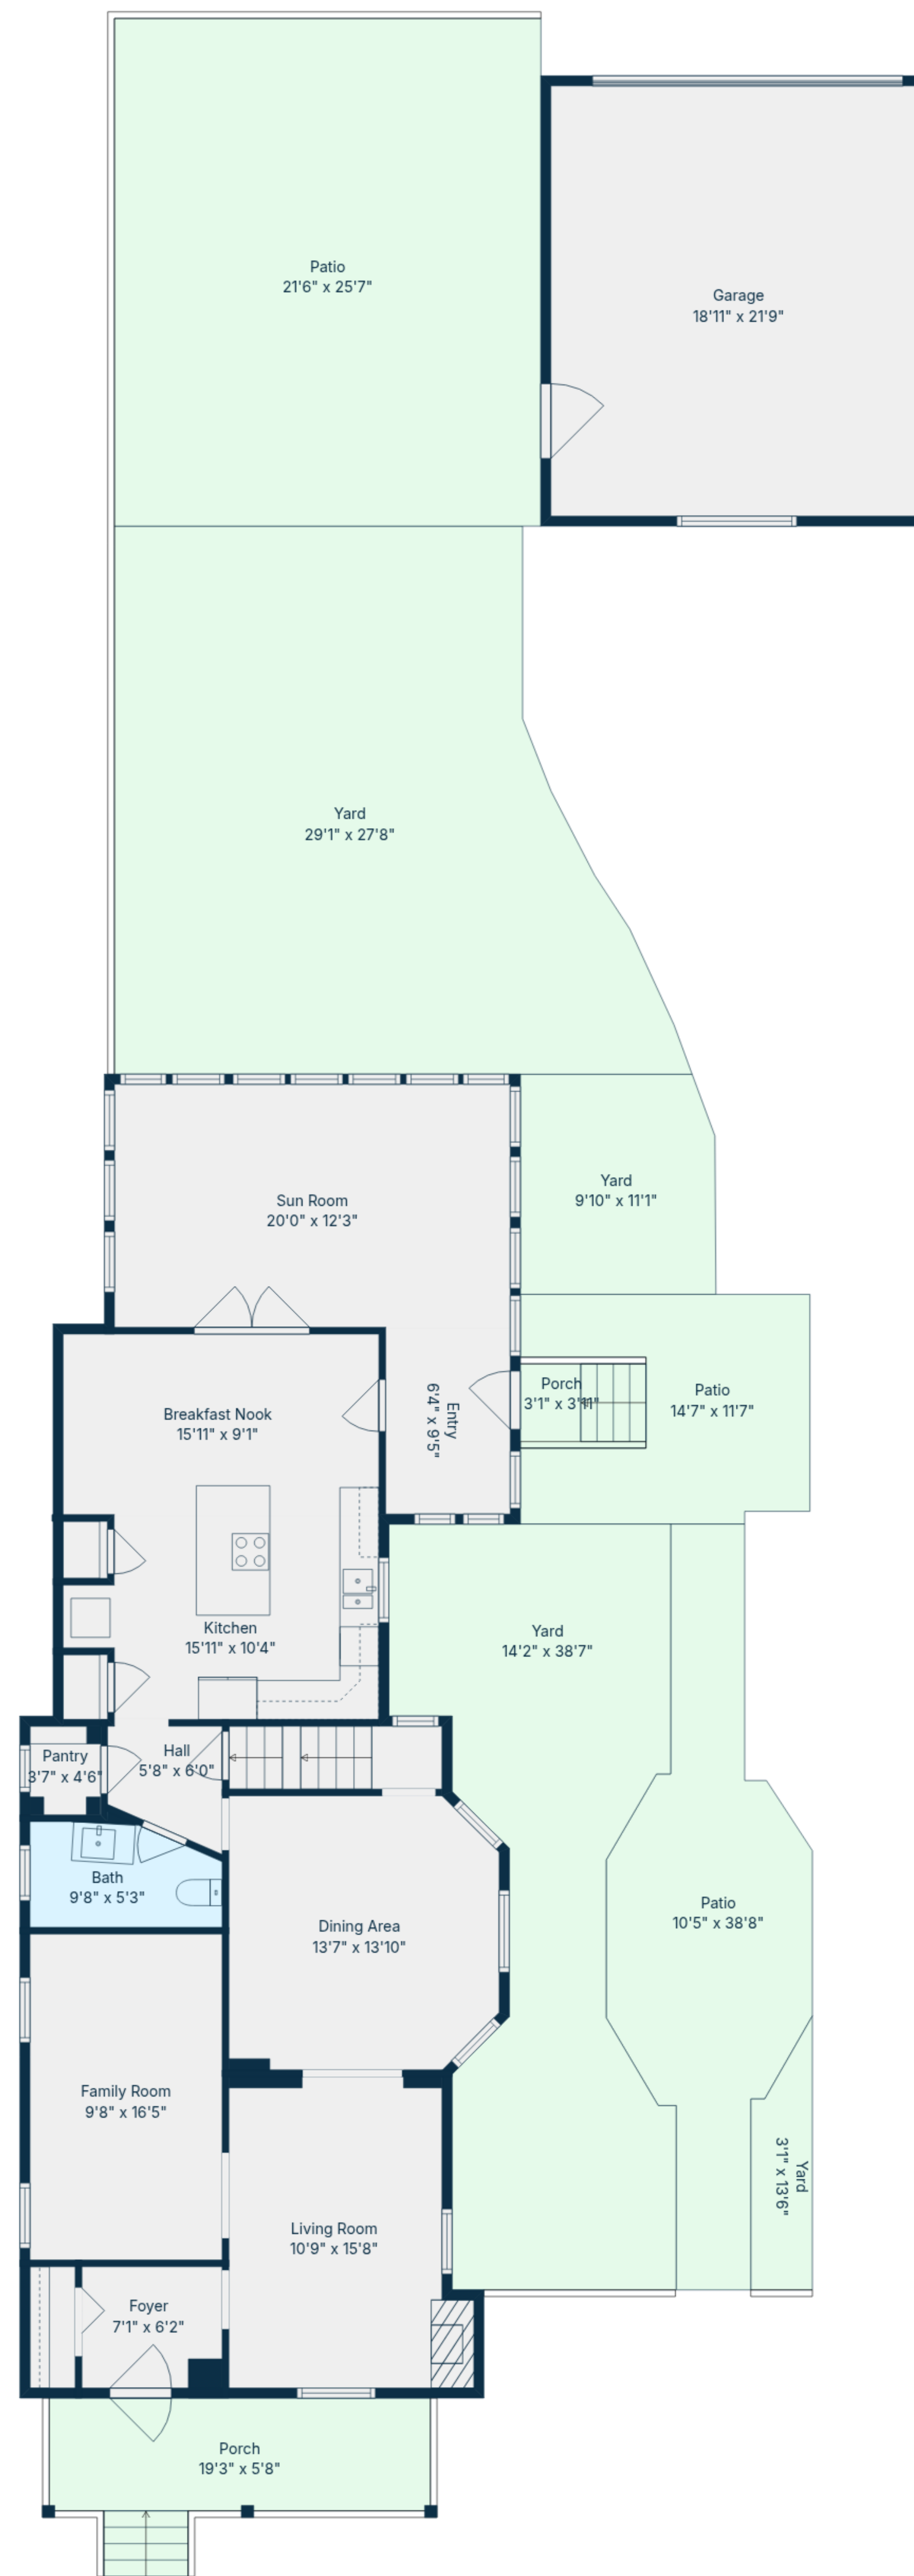

TOTAL: 2484 sq. ft

1st floor: 18 sq. ft, 2nd floor: 1360 sq. ft, 3rd floor: 1106 sq. ft
EXCLUDED AREAS: LAUNDRY: 277 sq. ft, BASEMENT: 666 sq. ft, GARAGE: 412 sq. ft,
PORCH: 150 sq. ft, PATIO: 923 sq. ft, LOW CEILING: 18 sq. ft,
WALLS: 293 sq. ft

TOTAL: 2484 sq. ft

1st floor: 18 sq. ft, 2nd floor: 1360 sq. ft, 3rd floor: 1106 sq. ft

EXCLUDED AREAS: LAUNDRY: 277 sq. ft, BASEMENT: 666 sq. ft, GARAGE: 412 sq. ft,

PORCH: 150 sq. ft, PATIO: 923 sq. ft, LOW CEILING: 18 sq. ft,

WALLS: 293 sq. ft

TOTAL: 2484 sq. ft

1st floor: 18 sq. ft, 2nd floor: 1360 sq. ft, 3rd floor: 1106 sq. ft
 EXCLUDED AREAS: LAUNDRY: 277 sq. ft, BASEMENT: 666 sq. ft, GARAGE: 412 sq. ft,
 PORCH: 150 sq. ft, PATIO: 923 sq. ft, LOW CEILING: 18 sq. ft,
 WALLS: 293 sq. ft

1st Floor

2nd Floor

3rd Floor

TOTAL: 2484 sq. ft

1st floor: 18 sq. ft, 2nd floor: 1360 sq. ft, 3rd floor: 1106 sq. ft

EXCLUDED AREAS: LAUNDRY: 277 sq. ft, BASEMENT: 666 sq. ft, GARAGE: 412 sq. ft,
 PORCH: 150 sq. ft, PATIO: 923 sq. ft, LOW CEILING: 18 sq. ft,
 WALLS: 293 sq. ft