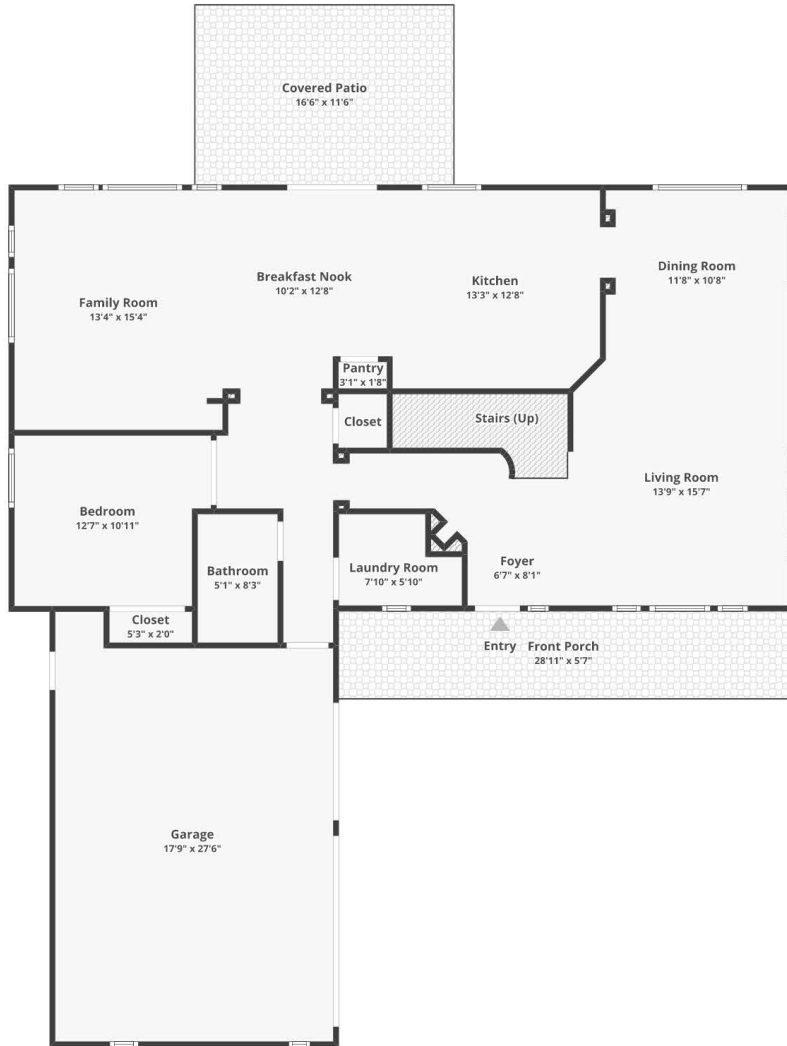

2701 Ashbrook Dr, Modesto, CA 95355

Total finished area: ~2,562.56 sq. ft.

FLOOR 1
Finished area: ~1,272.43 sq. ft.

FLOOR 2
Finished area: ~1,290.13 sq. ft.