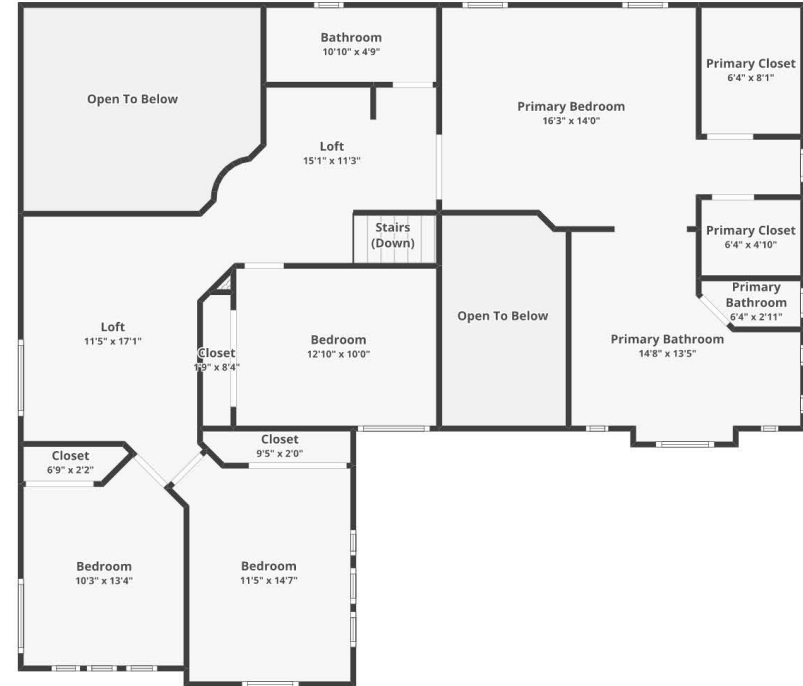

2701 Ashbrook Dr, Modesto, CA 95355

Total finished area: ~2,562.56 sq. ft.

FLOOR 1
Finished area: ~1,272.43 sq. ft.

FLOOR 2
Finished area: ~1,290.13 sq. ft.