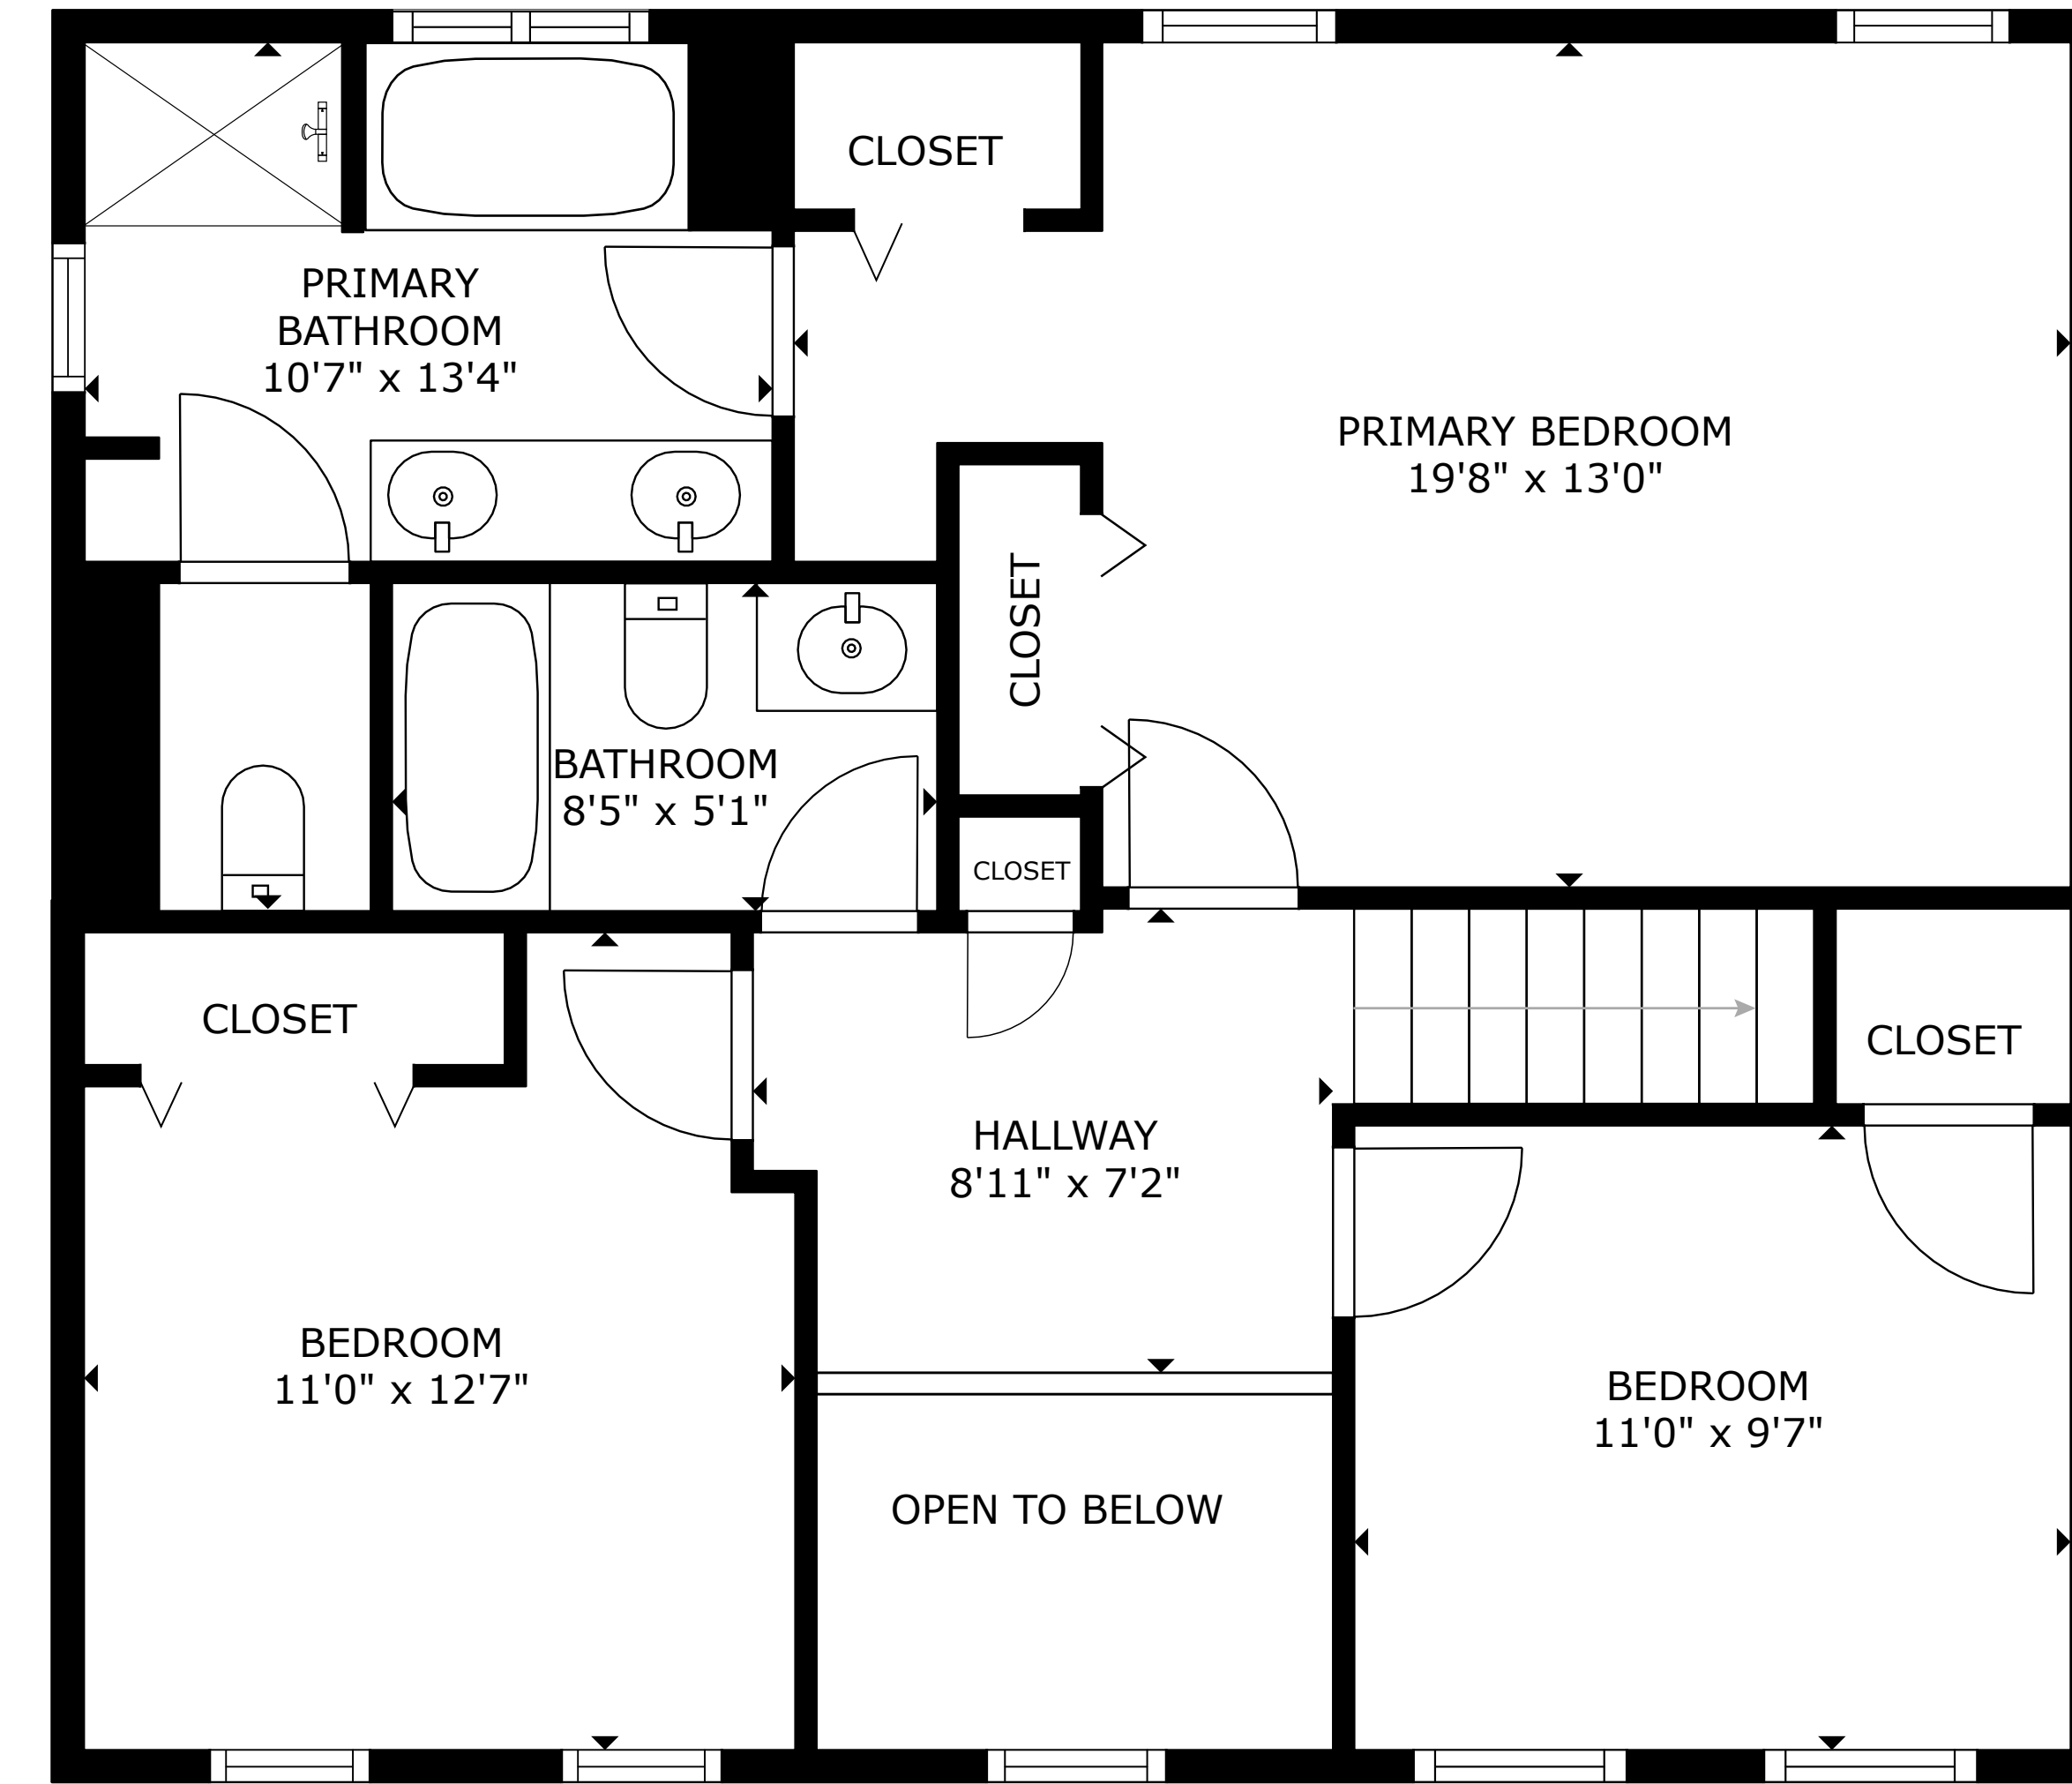

FLOOR 2

FLOOR 3

FLOOR 1

GROSS INTERNAL AREA  
 FLOOR 1: 758 sq. ft, FLOOR 2: 831 sq. ft  
 FLOOR 3: 761 sq. ft, TOTAL: 2,350 sq. ft

SIZES AND DIMENSIONS ARE APPROXIMATE, ACTUAL MAY VARY.