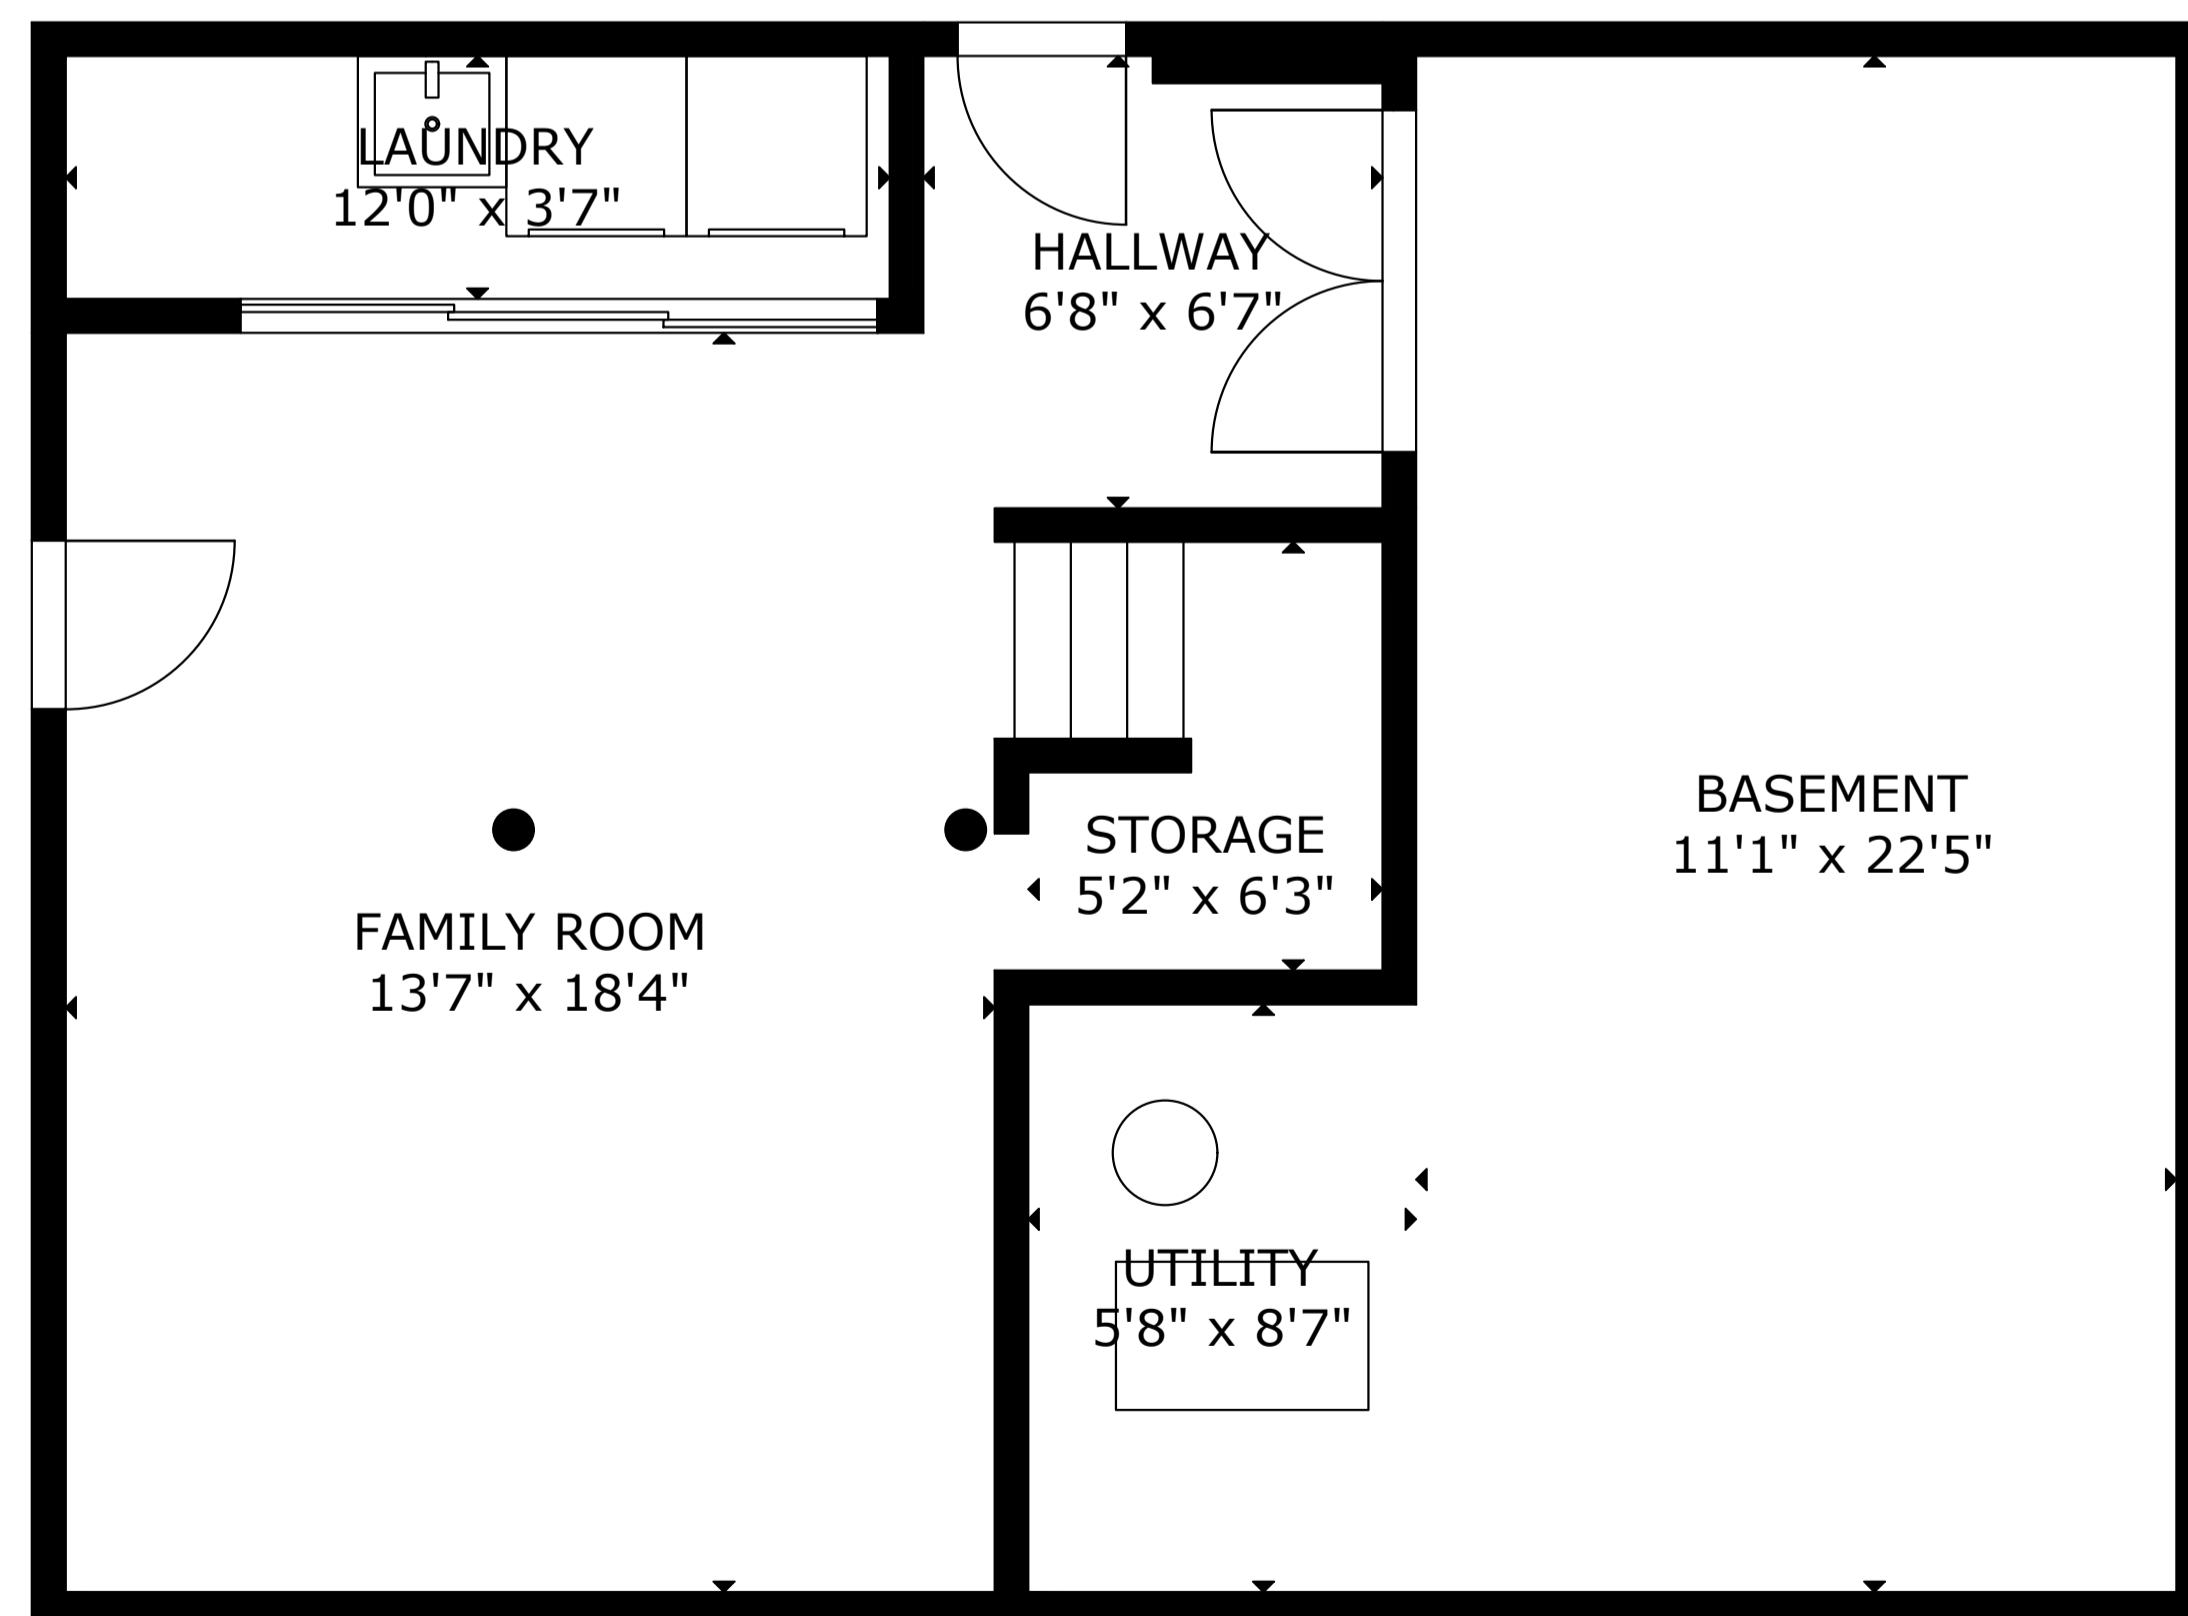

621 LOCUSTFIELD RD EAST FALMOUTH

FLOOR 2

BASEMENT

FLOOR 1

GROSS INTERNAL AREA
TOTAL: 2,574 sq ft
BASEMENT: 689 sq ft, FLOOR 1: 1,085 sq ft, FLOOR 2: 800 sq ft
SIZE AND DIMENSIONS ARE APPROXIMATE, ACTUAL MAY VARY