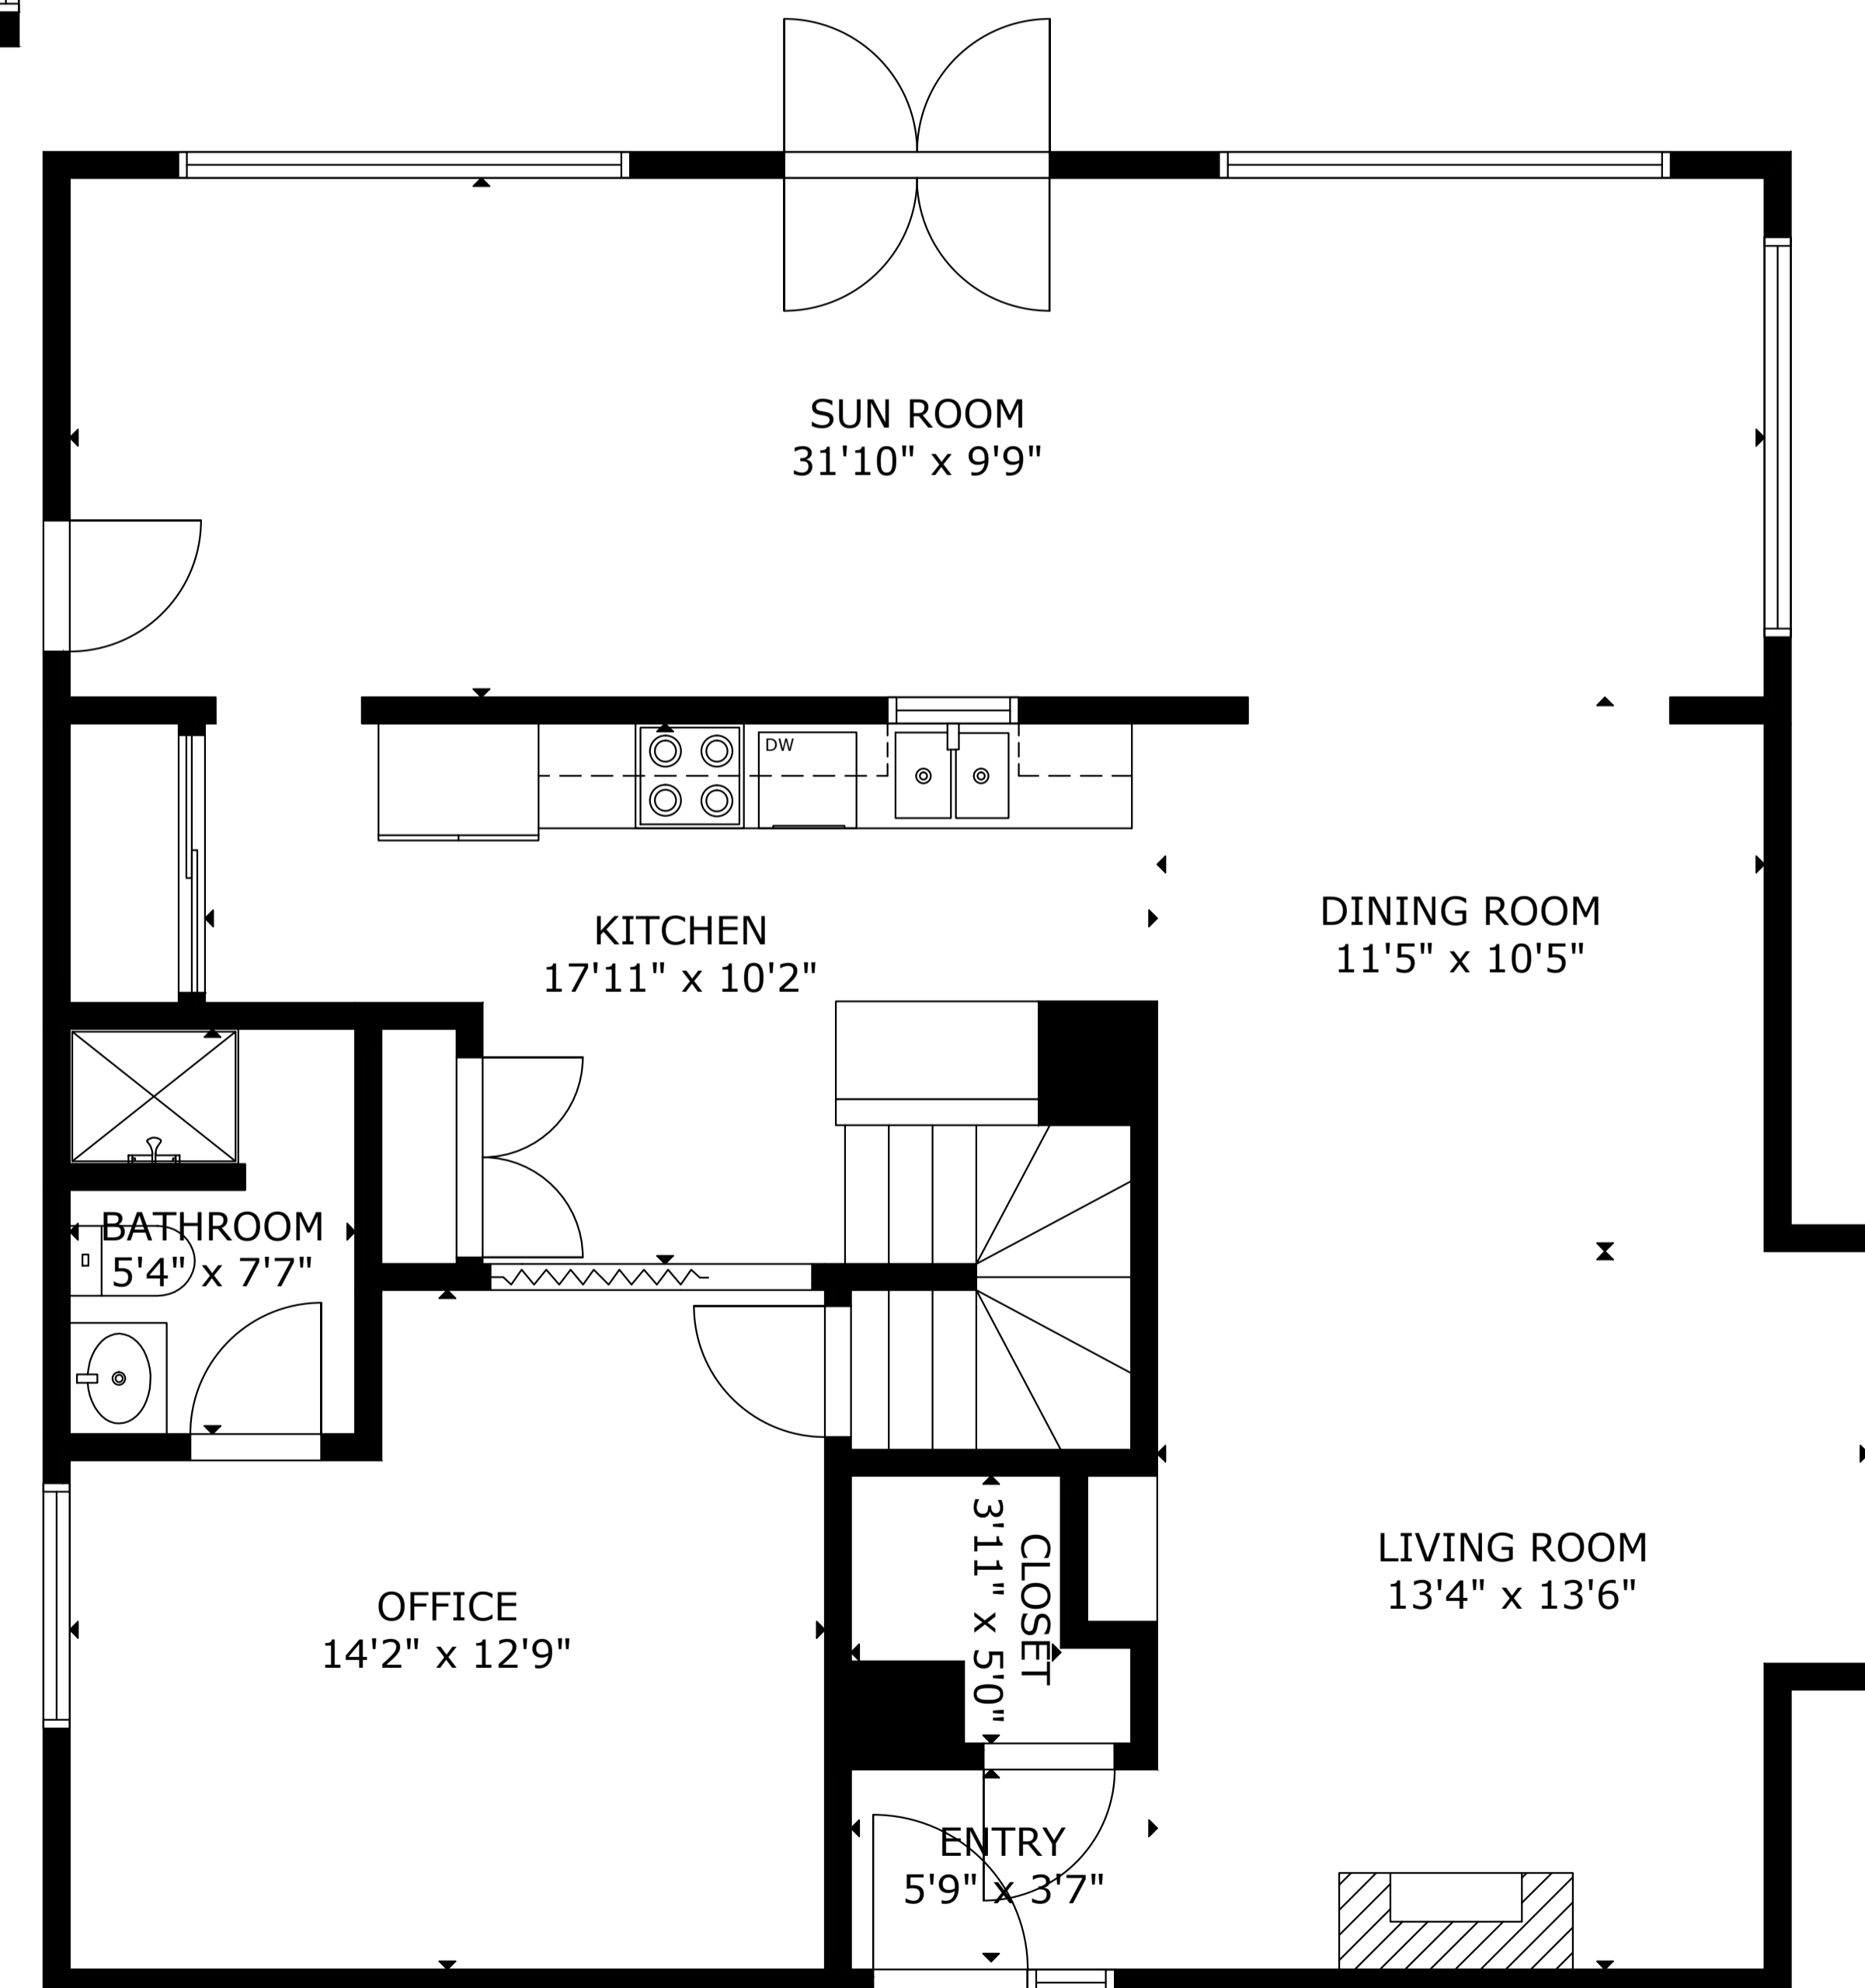

621 LOCUSTFIELD RD EAST FALMOUTH

FLOOR 2

BASEMENT

FLOOR 1

GROSS INTERNAL AREA
TOTAL: 2,574 sq ft
BASEMENT: 689 sq ft, FLOOR 1: 1,085 sq ft, FLOOR 2: 800 sq ft
SIZE AND DIMENSIONS ARE APPROXIMATE, ACTUAL MAY VARY