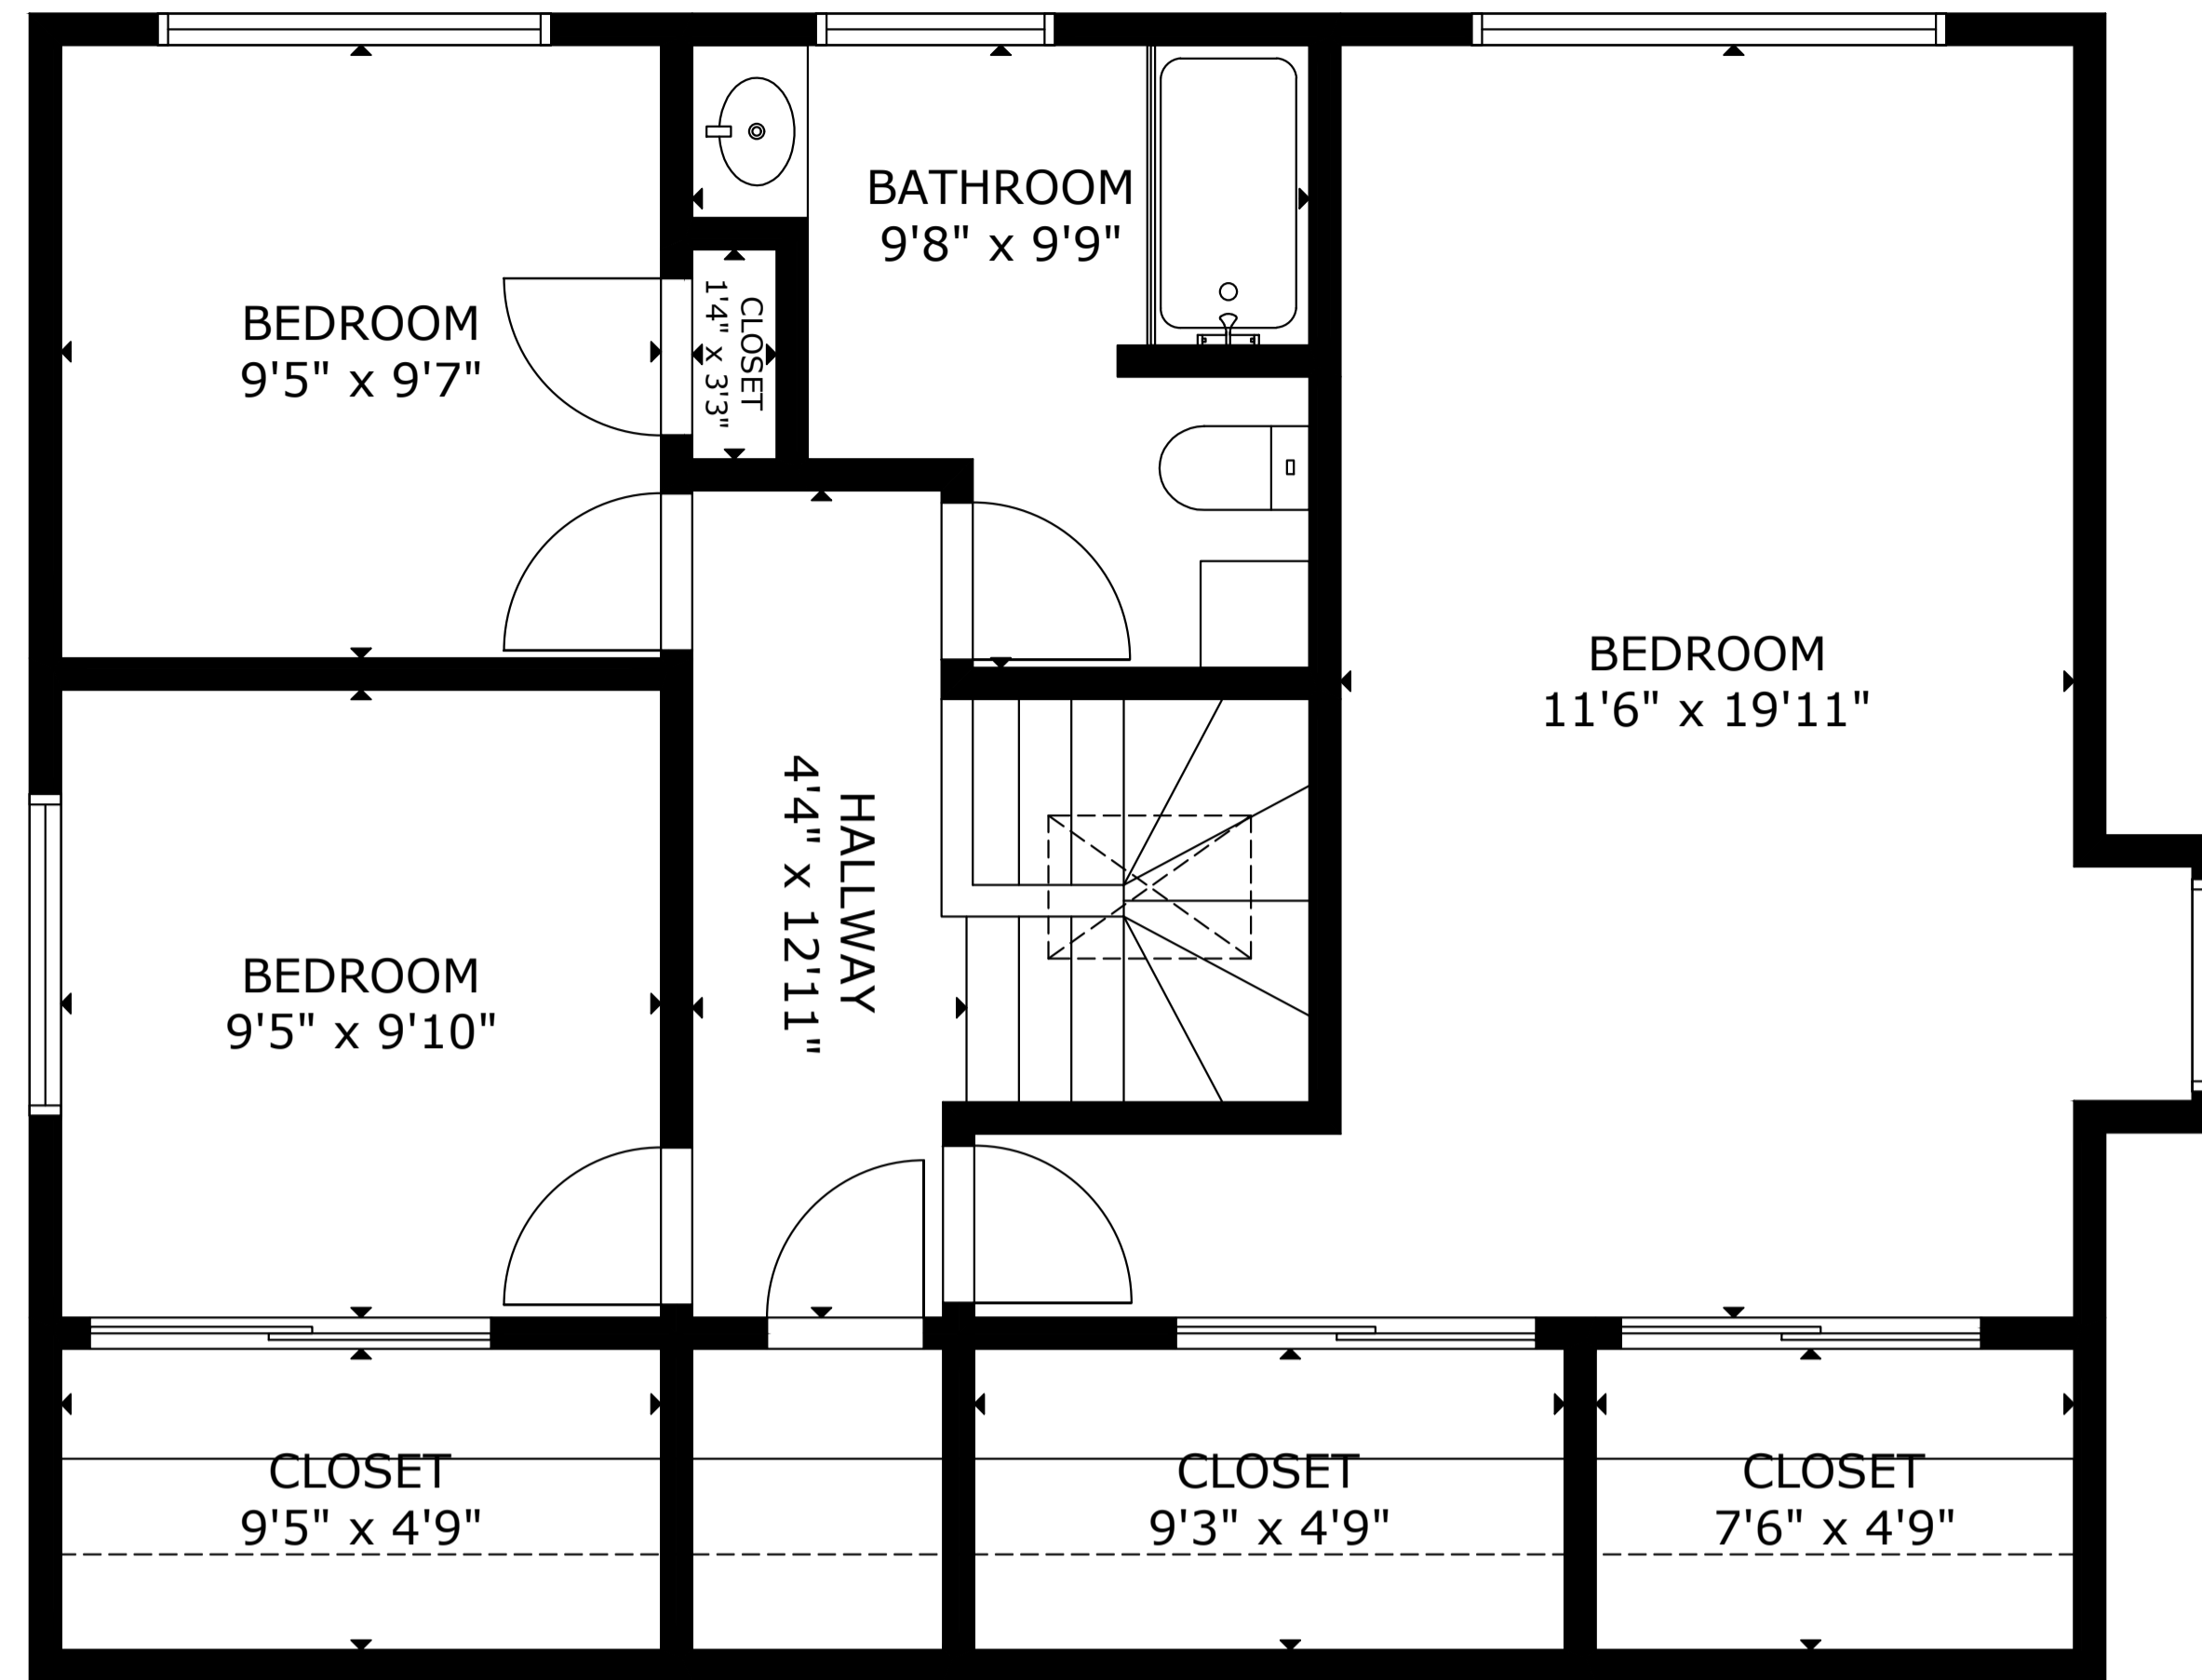

621 LOCUSTFIELD RD EAST FALMOUTH

FLOOR 2

BASEMENT

FLOOR 1

GROSS INTERNAL AREA
TOTAL: 2,574 sq ft
BASEMENT: 689 sq ft, FLOOR 1: 1,085 sq ft, FLOOR 2: 800 sq ft
SIZE AND DIMENSIONS ARE APPROXIMATE, ACTUAL MAY VARY