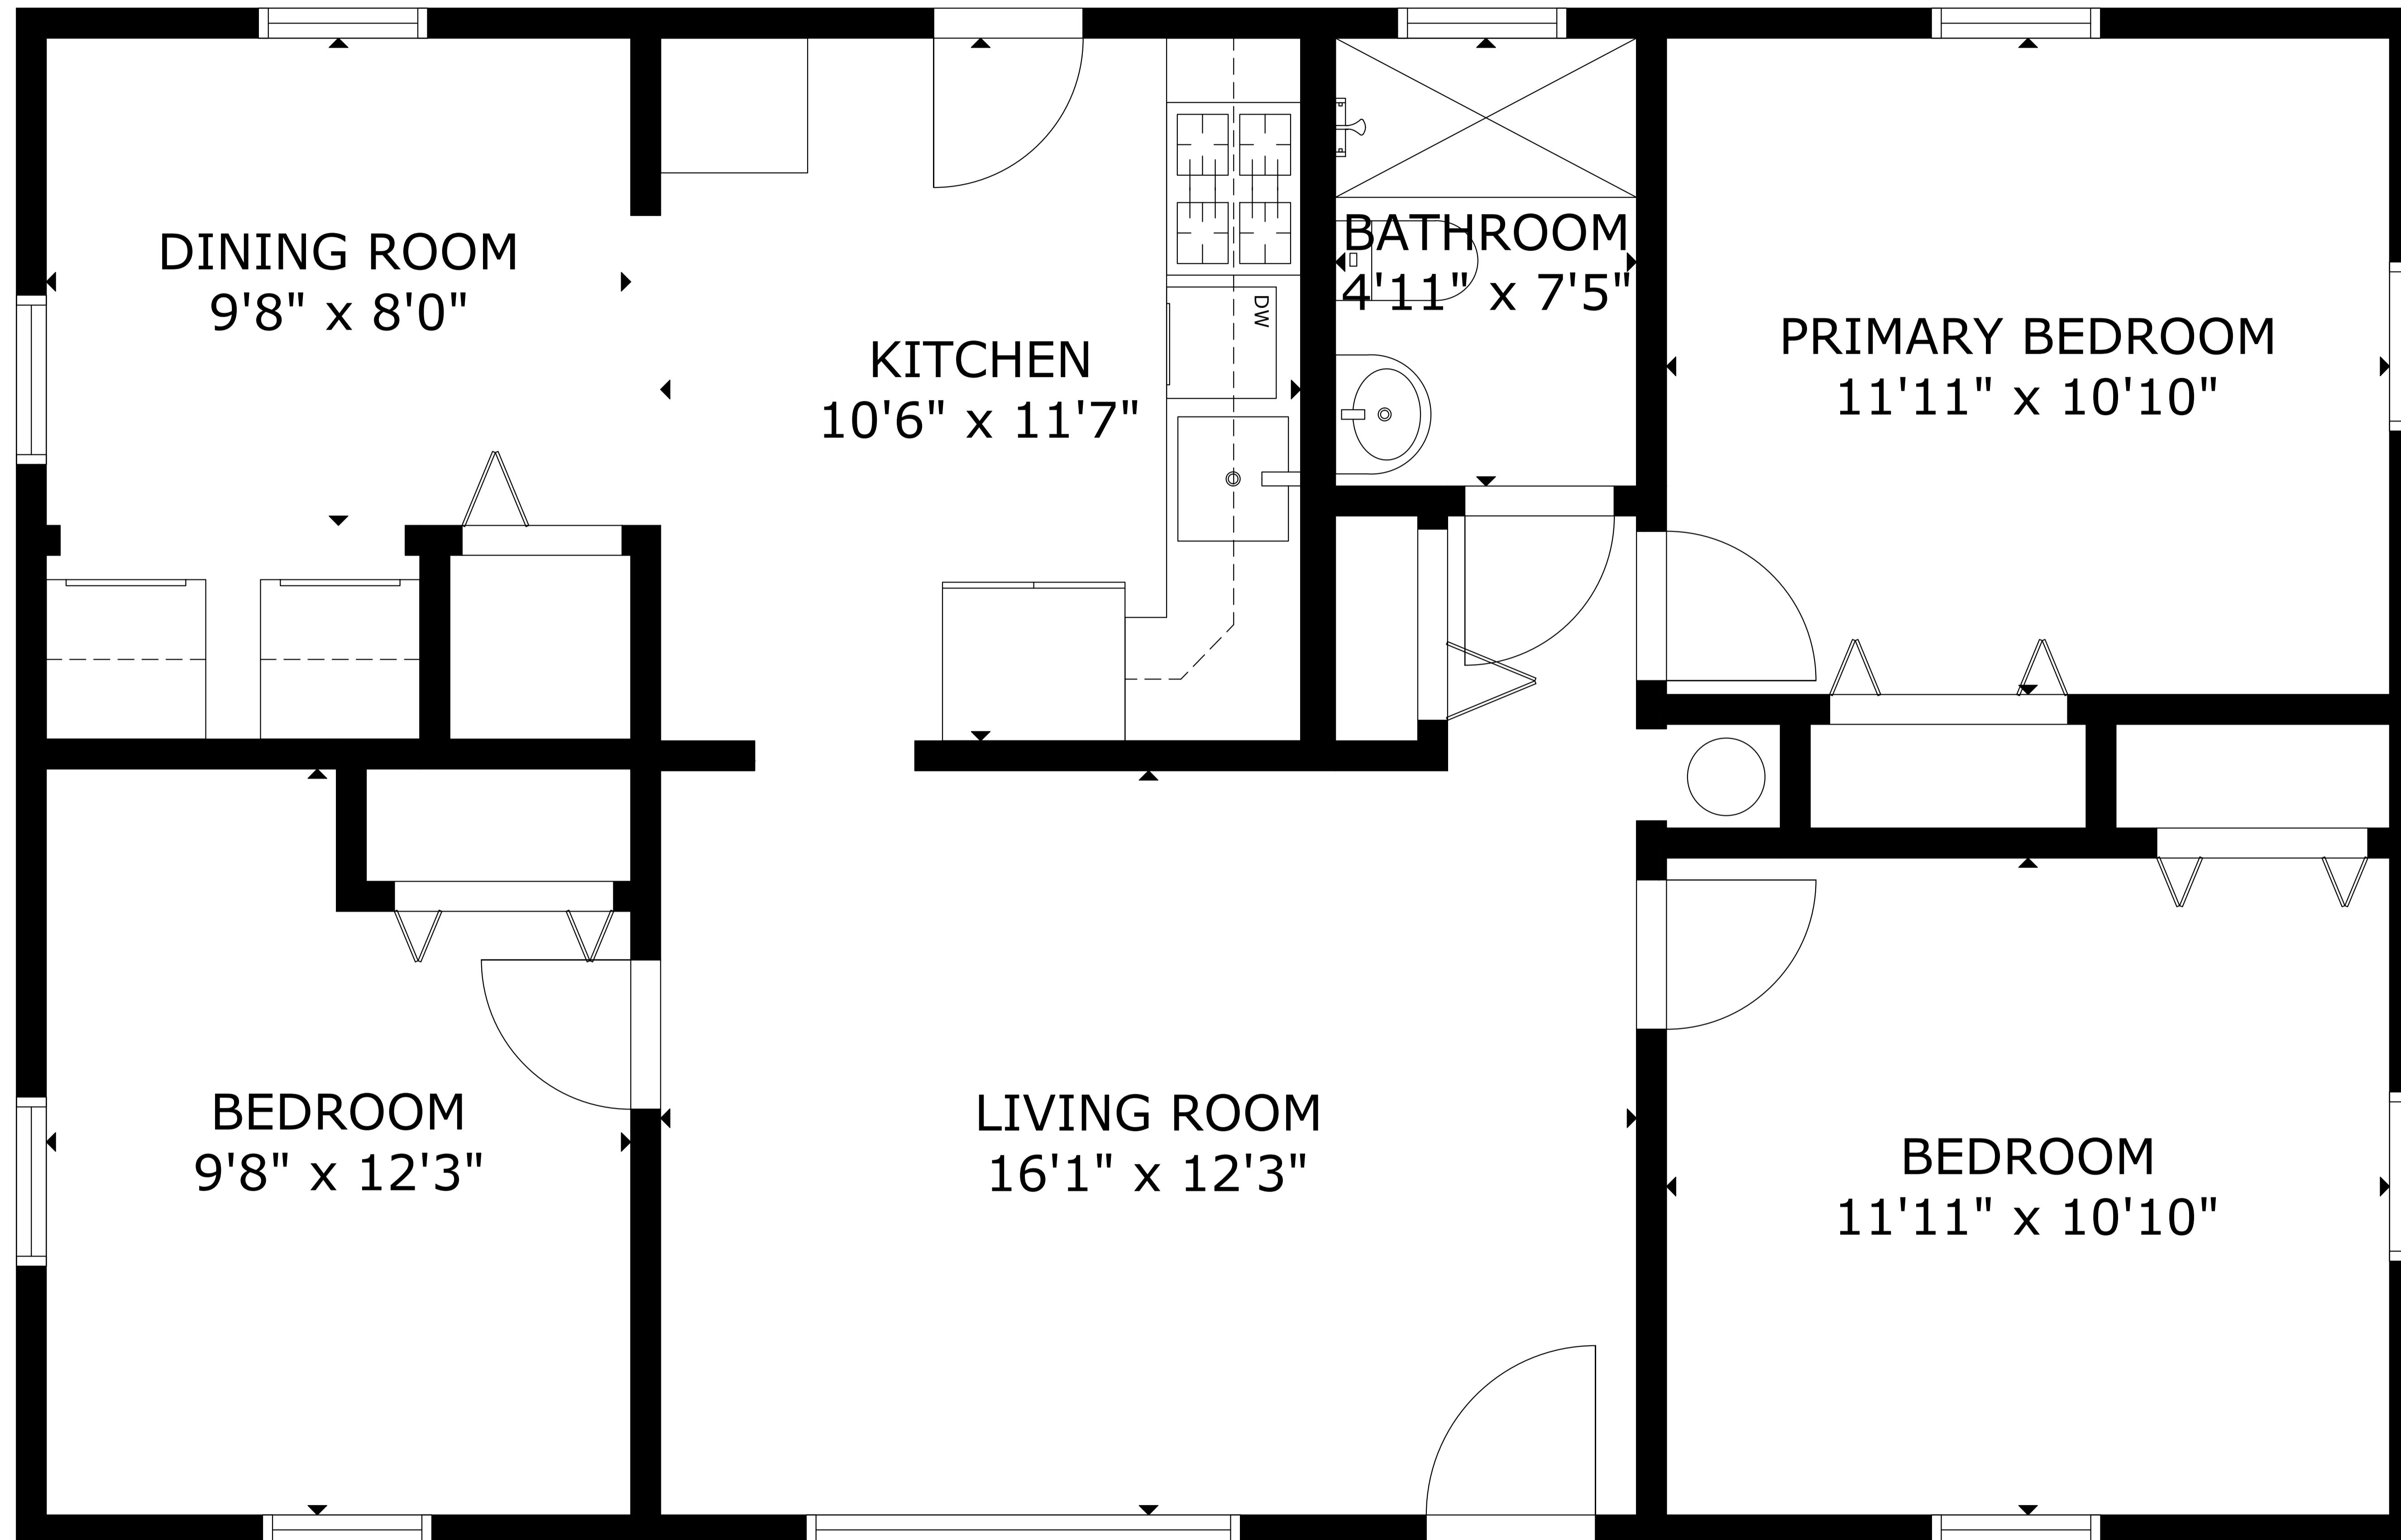

# 104 Edgewater Drive West Falmouth

GROSS INTERNAL AREA  
TOTAL: 939 sq.ft  
FLOOR 1: 939 sq.ft

SIZE AND DIMENSIONS ARE APPROXIMATE, ACTUAL MAY VARY