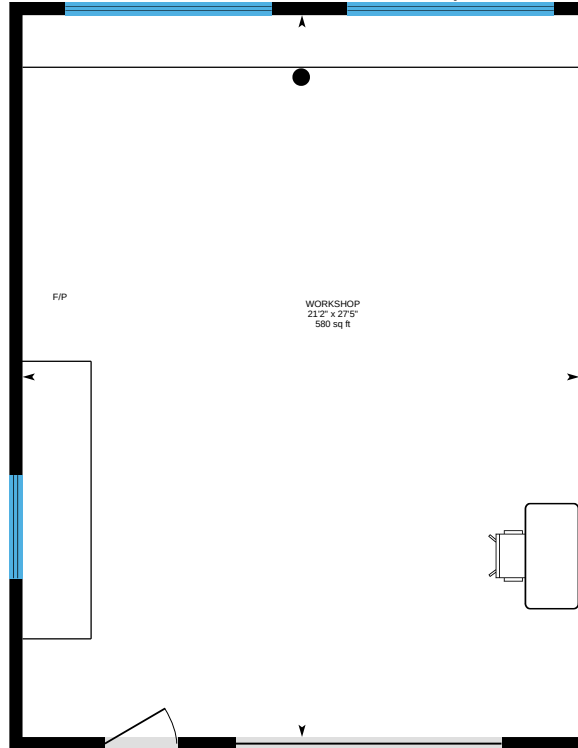

Erin Custer - REALTOR®

PMZ Real Estate

209-380-2142

Erinmcuster@outlook.com

Home

Finished Area 1474.40 sq ft

Detached Shop

Unfinished Area 629.18 sq ft

Detached Garage

Unfinished Area 454.30 sq ft

515 Locust Ave, Manteca, CA

For illustrative purposes only. All reported dimensions, property sizes and floor areas are approximate and subject to independent verification. To the extent permitted by law, no warranty is made as to accuracy or completeness, and no liability will be accepted for any errors or omissions.