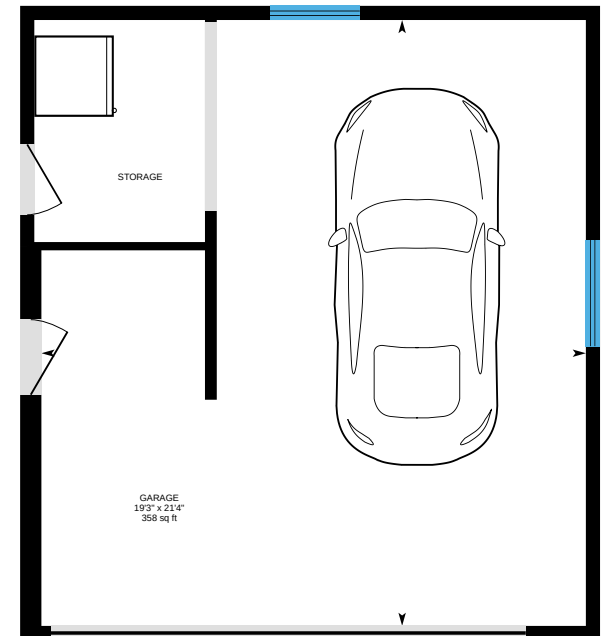

Erin Custer - REALTOR®

PMZ Real Estate

209-380-2142

Erinmcuster@outlook.com

Home

Finished Area 1474.40 sq ft

Detached Shop

Unfinished Area 629.18 sq ft

Detached Garage

Unfinished Area 454.30 sq ft

515 Locust Ave, Manteca, CA

For illustrative purposes only. All reported dimensions, property sizes and floor areas are approximate and subject to independent verification. To the extent permitted by law, no warranty is made as to accuracy or completeness, and no liability will be accepted for any errors or omissions.