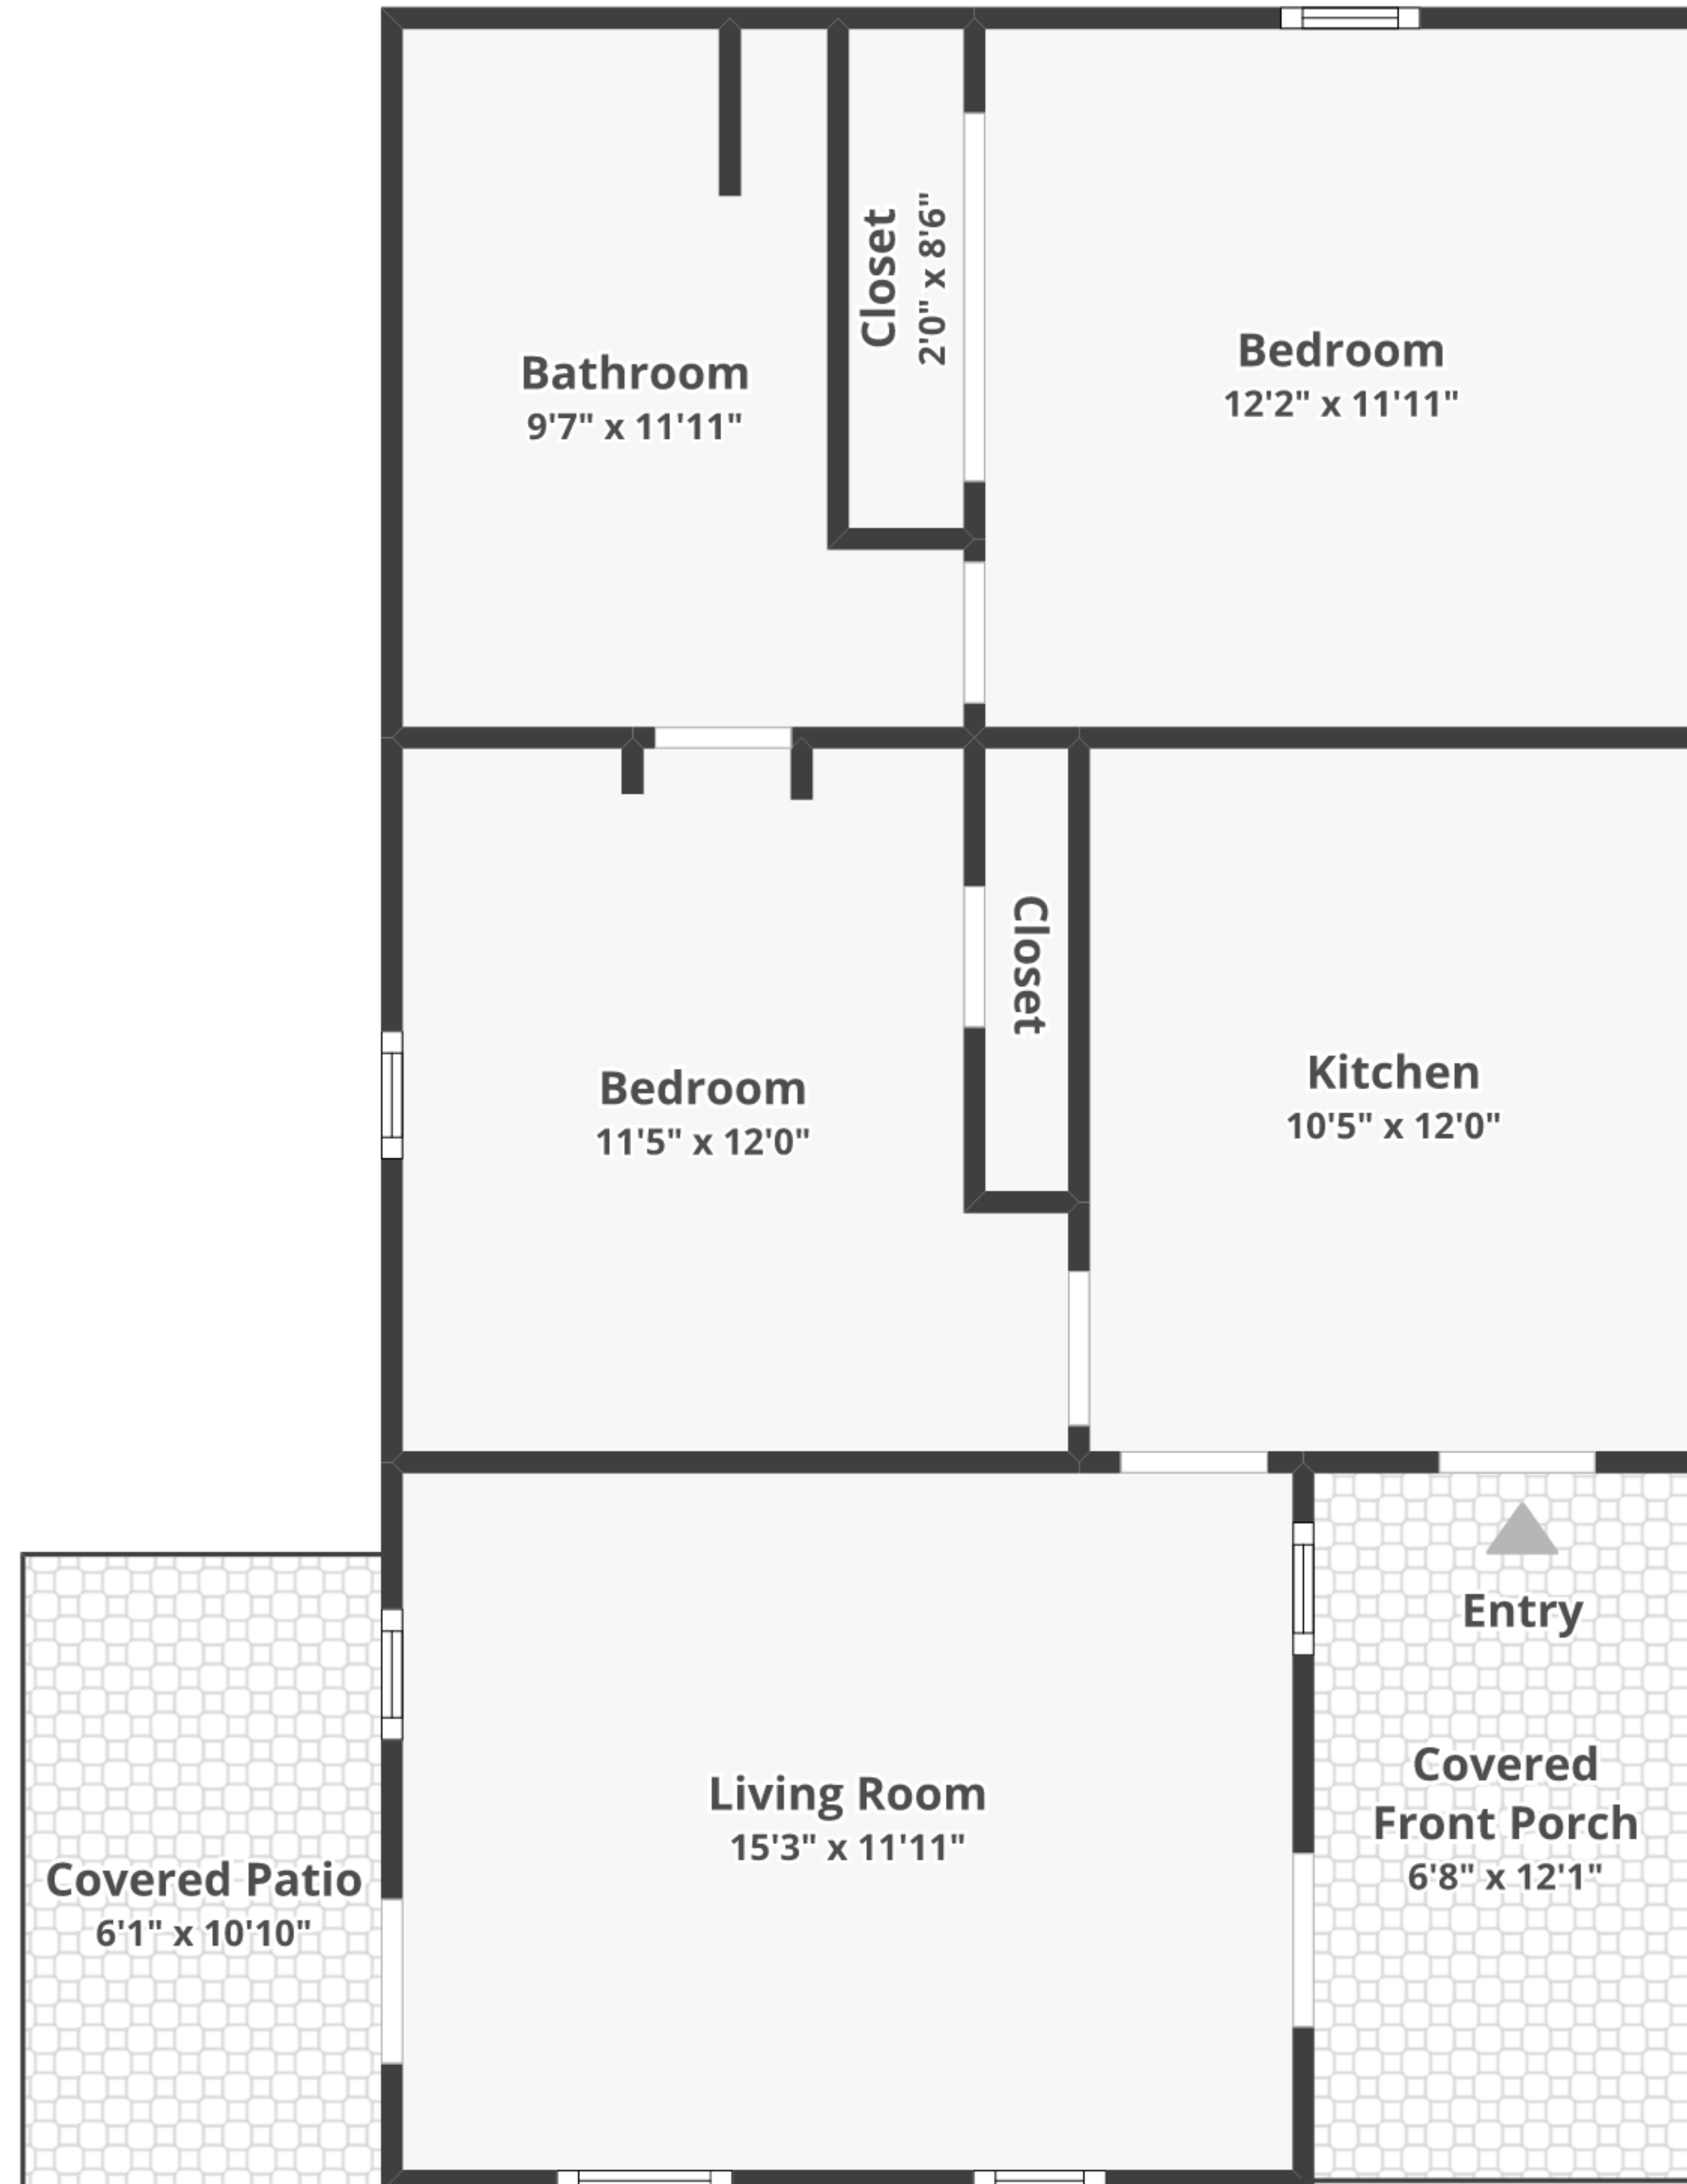

126 Geary Wolfe Rd, Pine Grove, PA 17963

Total finished area: ~693.47 sq. ft.

Total unfinished area: ~0 sq. ft.

Floor 1

Finished area: ~693.47 sq. ft.

Unfinished area: ~0 sq. ft.