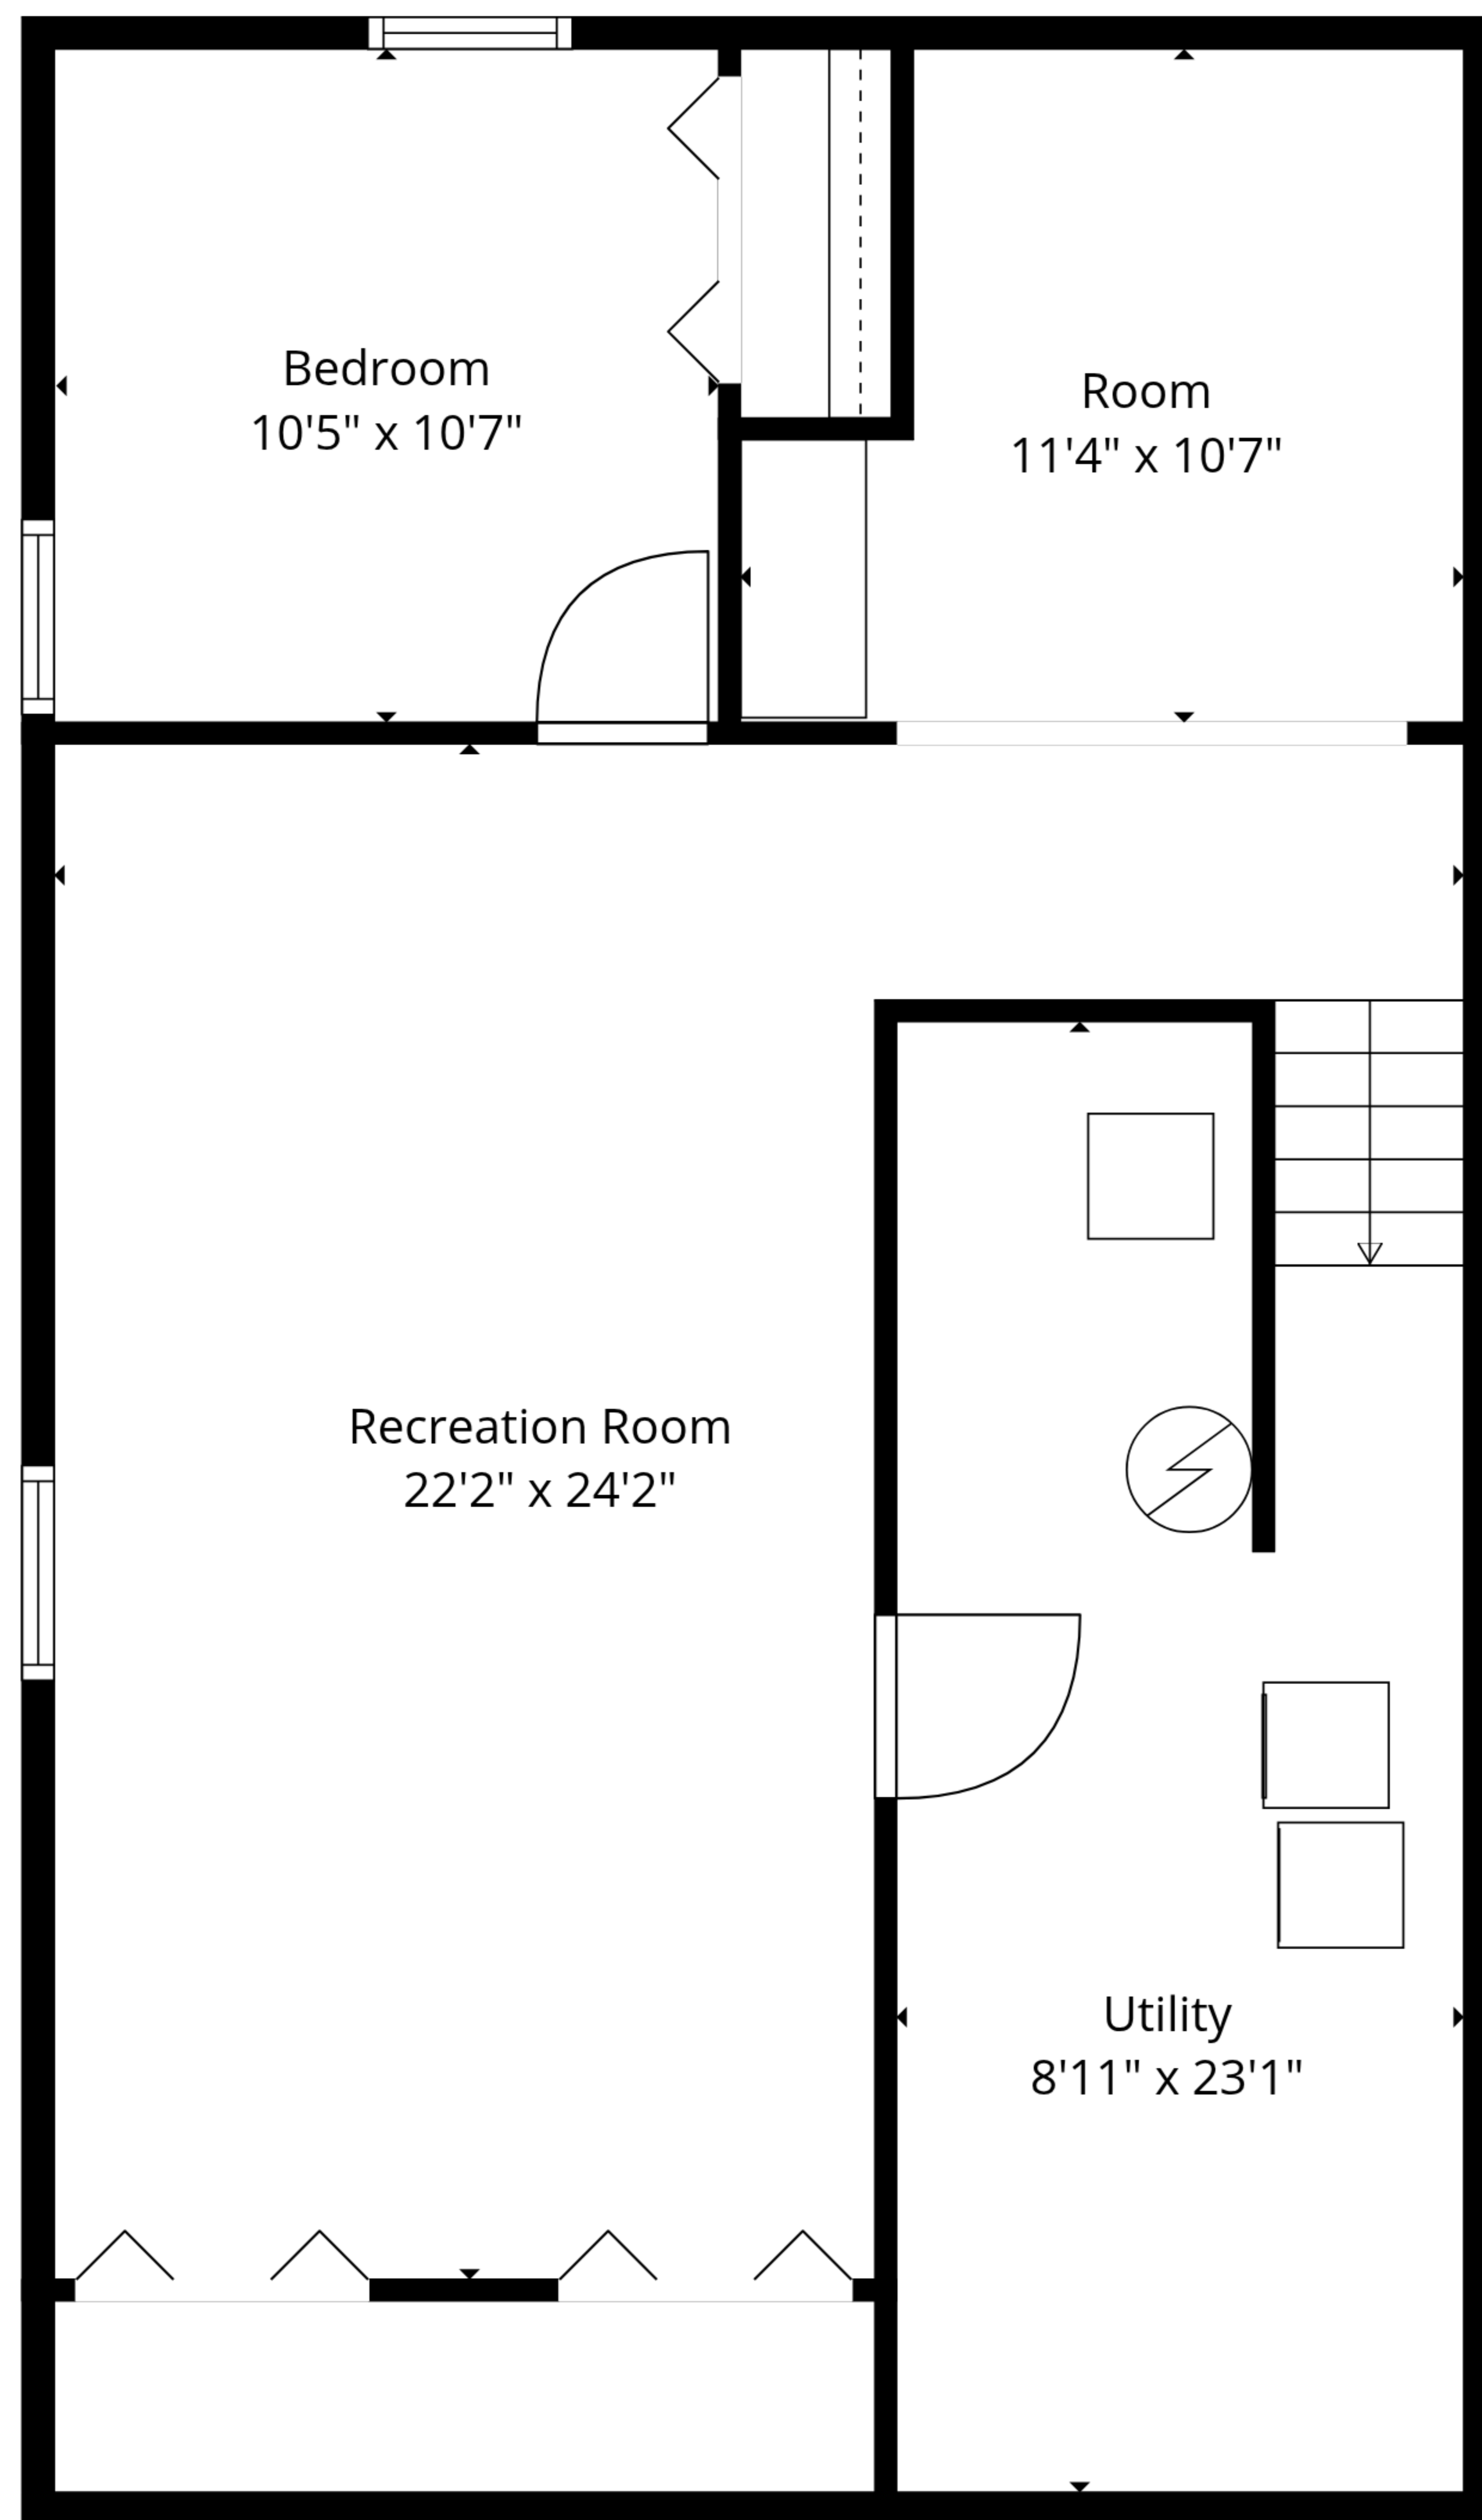

TOTAL: 1533 sq. ft

Basement: 657 sq. ft, 1st floor: 876 sq. ft

EXCLUDED AREAS: UTILITY: 193 sq. ft, WALLS: 126 sq. ft

TOTAL: 1533 sq. ft

Basement: 657 sq. ft, 1st floor: 876 sq. ft

EXCLUDED AREAS: UTILITY: 193 sq. ft, WALLS: 126 sq. ft

Basement

1st Floor

TOTAL: 1533 sq. ft

Basement: 657 sq. ft, 1st floor: 876 sq. ft

EXCLUDED AREAS: UTILITY: 193 sq. ft, WALLS: 126 sq. ft