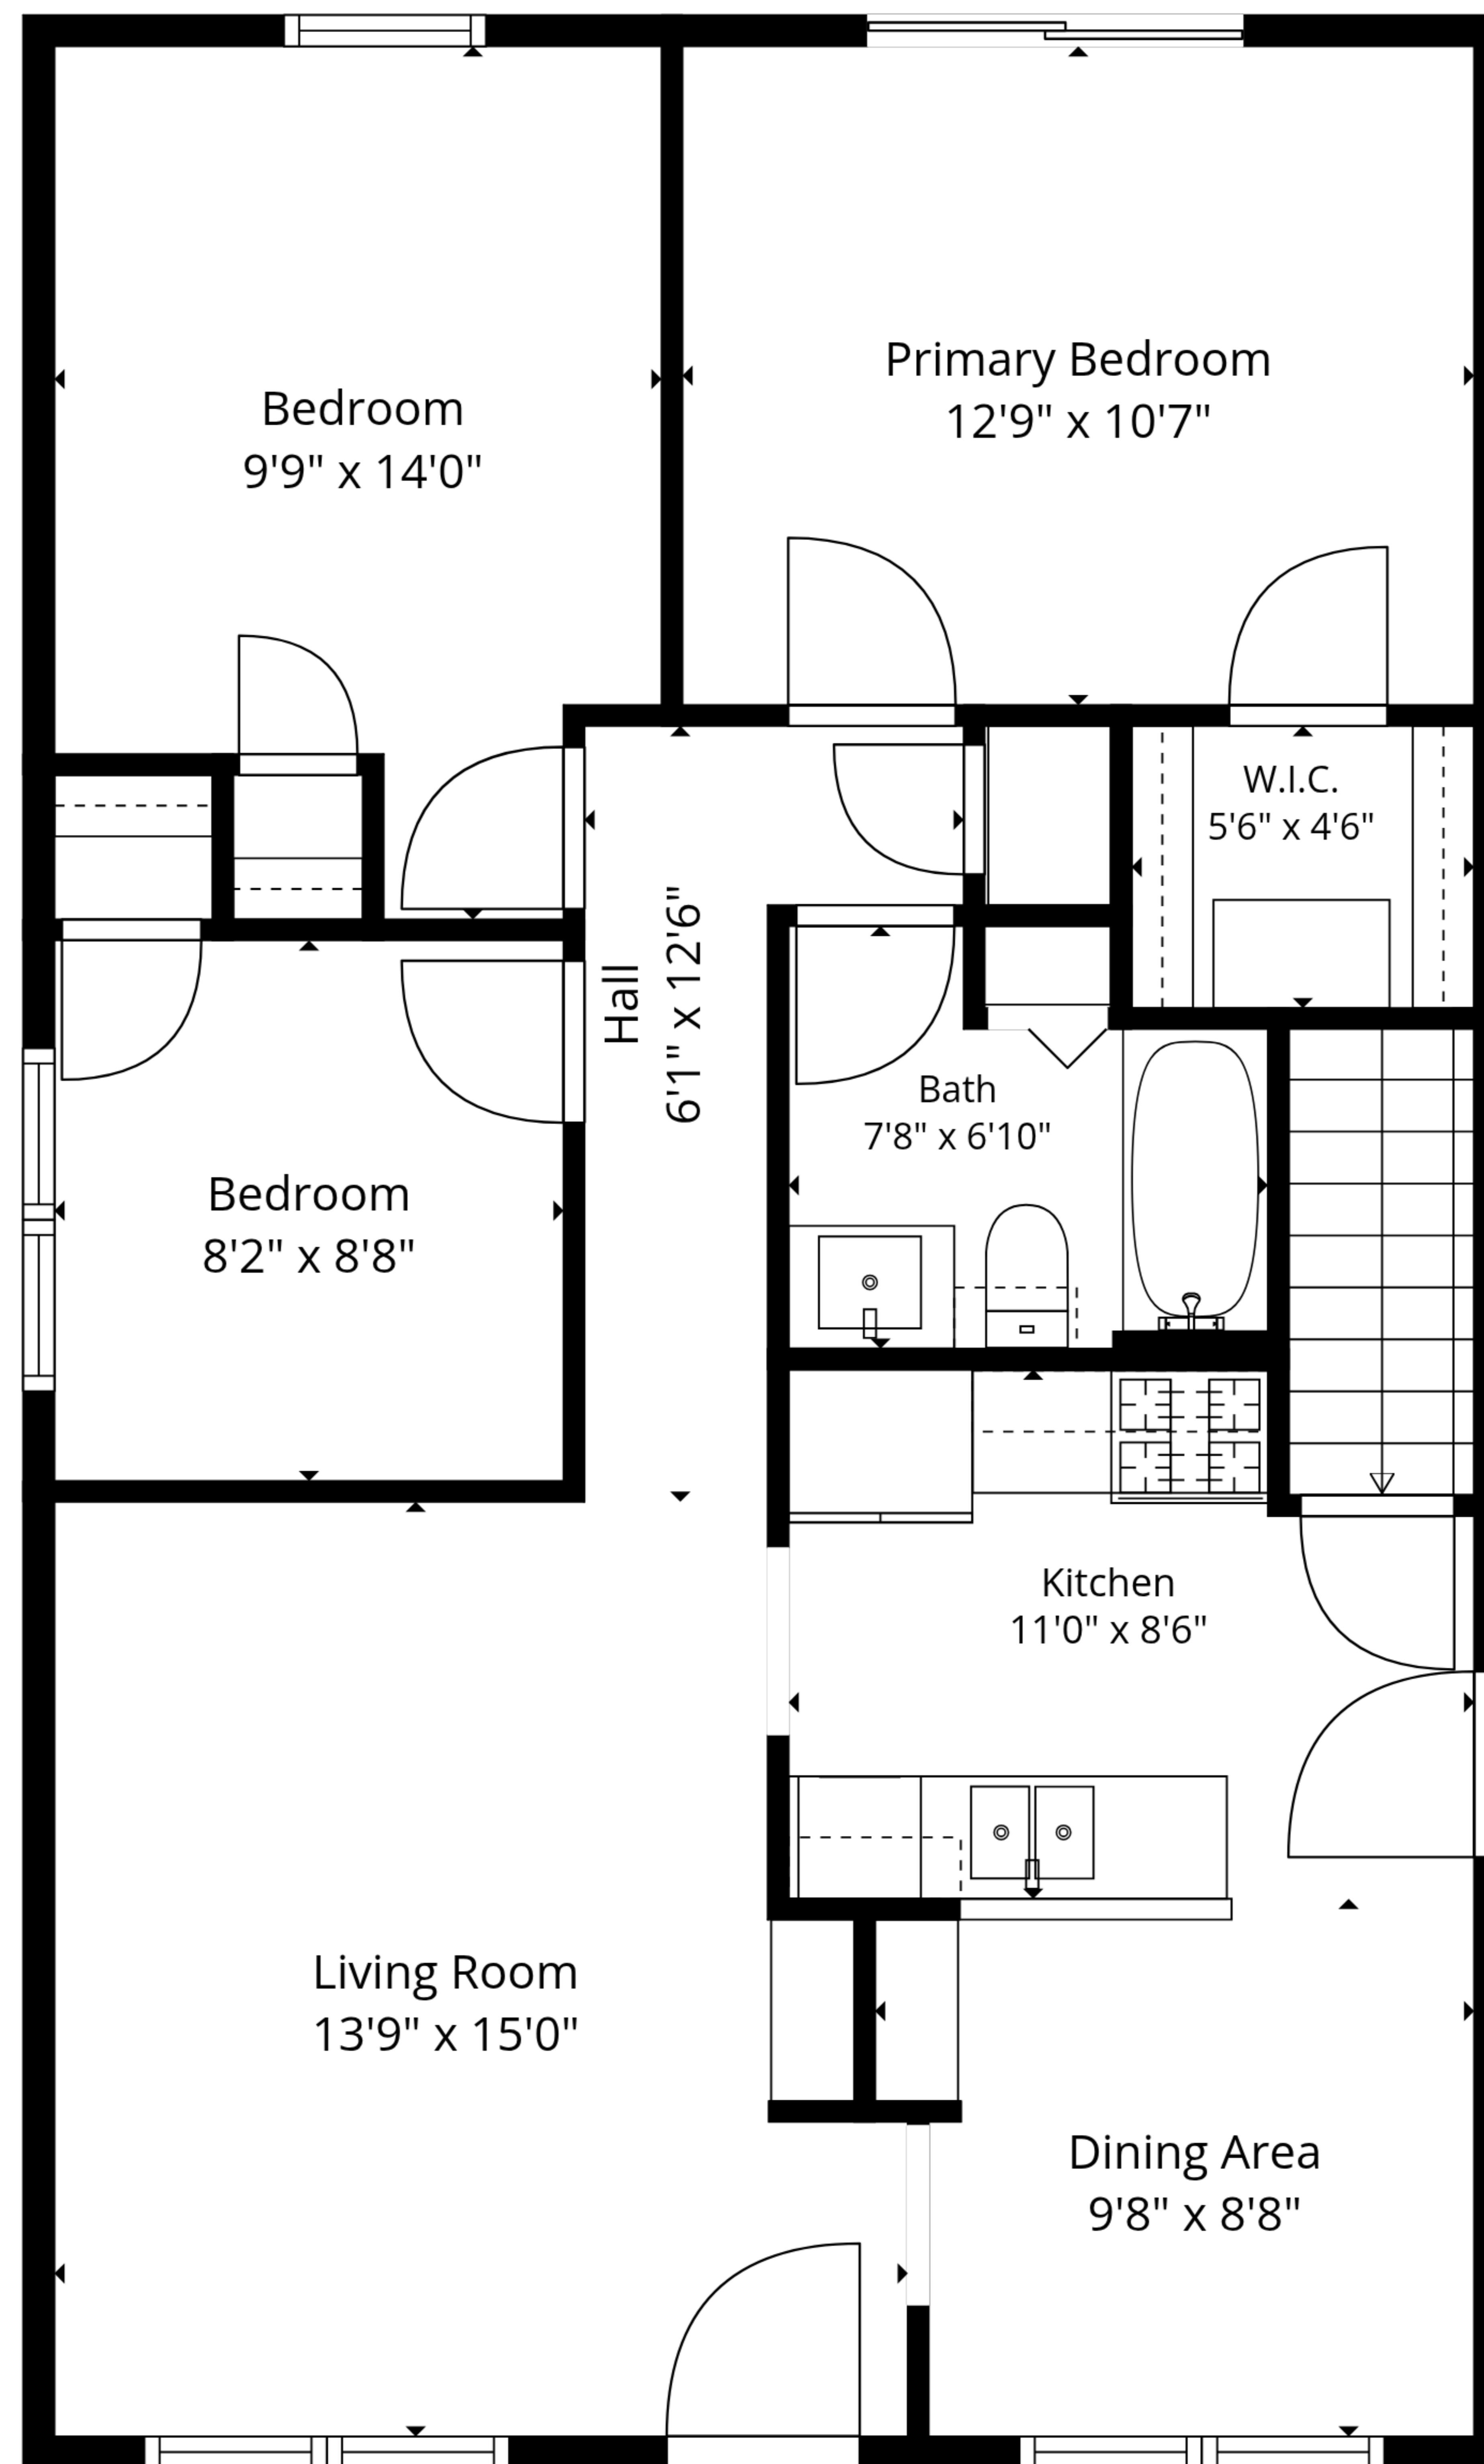

TOTAL: 1533 sq. ft

Basement: 657 sq. ft, 1st floor: 876 sq. ft

EXCLUDED AREAS: UTILITY: 193 sq. ft, WALLS: 126 sq. ft

TOTAL: 1533 sq. ft

Basement: 657 sq. ft, 1st floor: 876 sq. ft

EXCLUDED AREAS: UTILITY: 193 sq. ft, WALLS: 126 sq. ft

Basement

1st Floor

TOTAL: 1533 sq. ft

Basement: 657 sq. ft, 1st floor: 876 sq. ft

EXCLUDED AREAS: UTILITY: 193 sq. ft, WALLS: 126 sq. ft