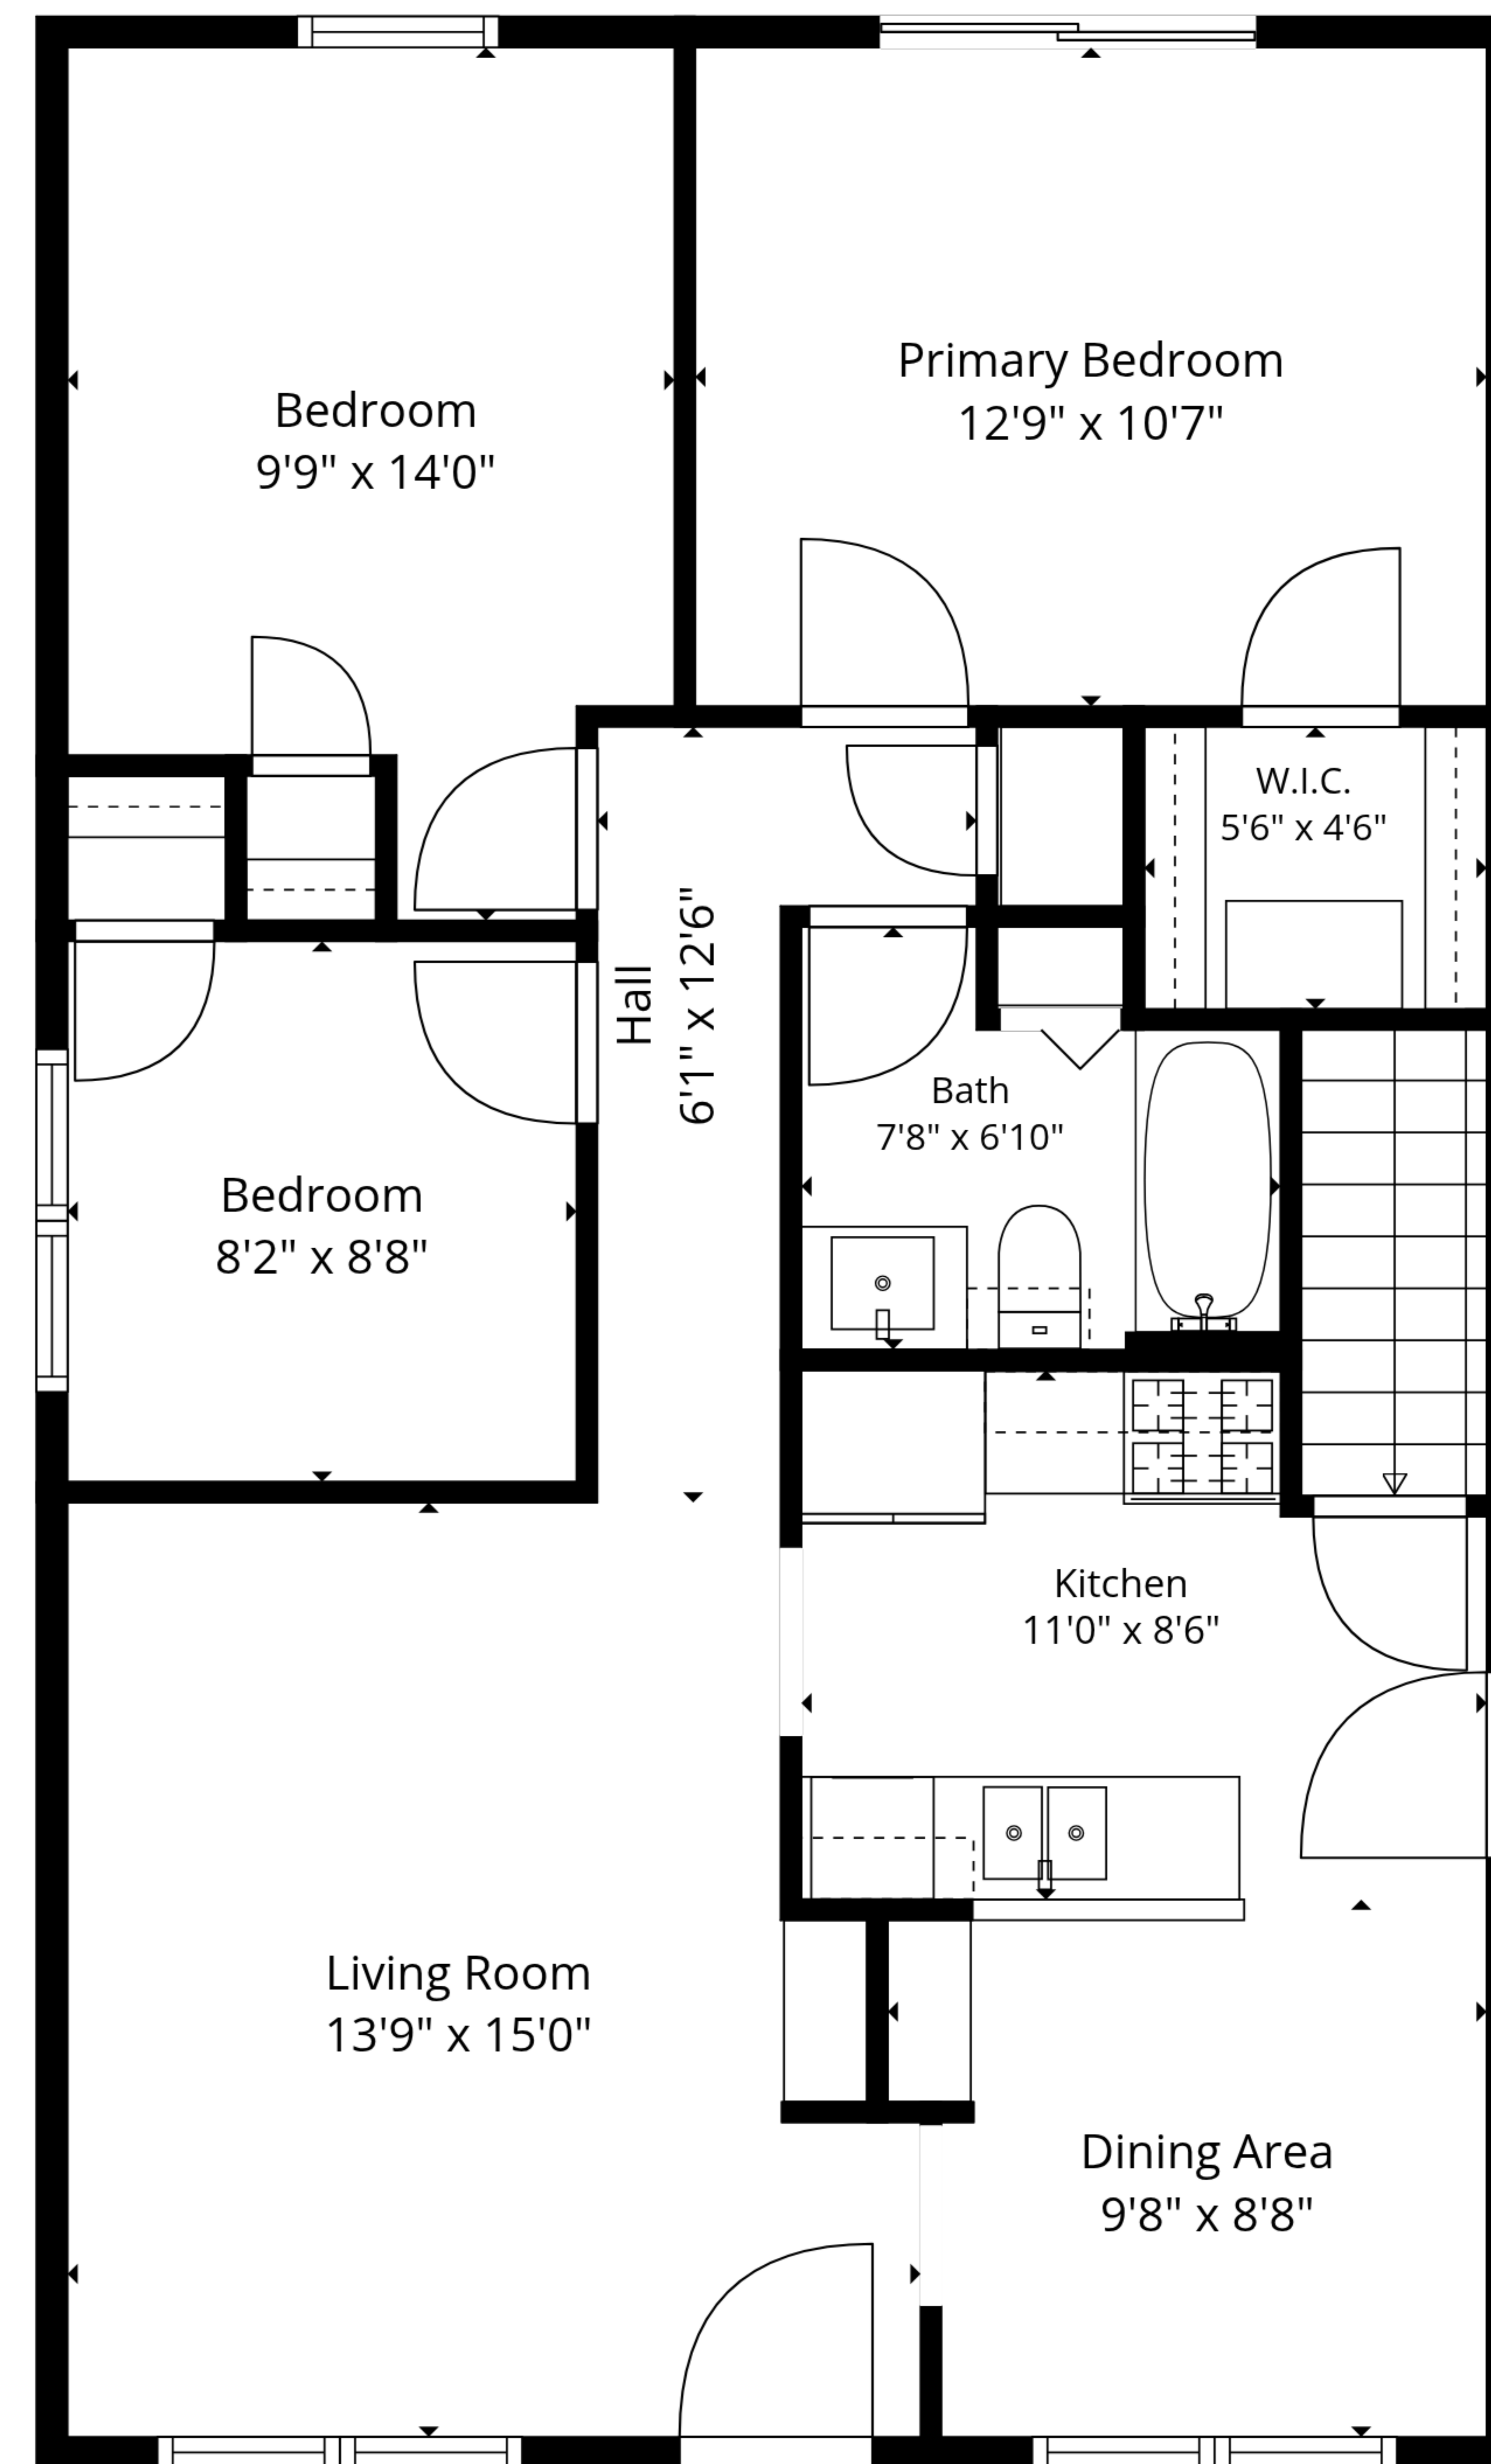

TOTAL: 1533 sq. ft

Basement: 657 sq. ft, 1st floor: 876 sq. ft

EXCLUDED AREAS: UTILITY: 193 sq. ft, WALLS: 126 sq. ft

TOTAL: 1533 sq. ft

Basement: 657 sq. ft, 1st floor: 876 sq. ft

EXCLUDED AREAS: UTILITY: 193 sq. ft, WALLS: 126 sq. ft

Basement

1st Floor

TOTAL: 1533 sq. ft

Basement: 657 sq. ft, 1st floor: 876 sq. ft

EXCLUDED AREAS: UTILITY: 193 sq. ft, WALLS: 126 sq. ft