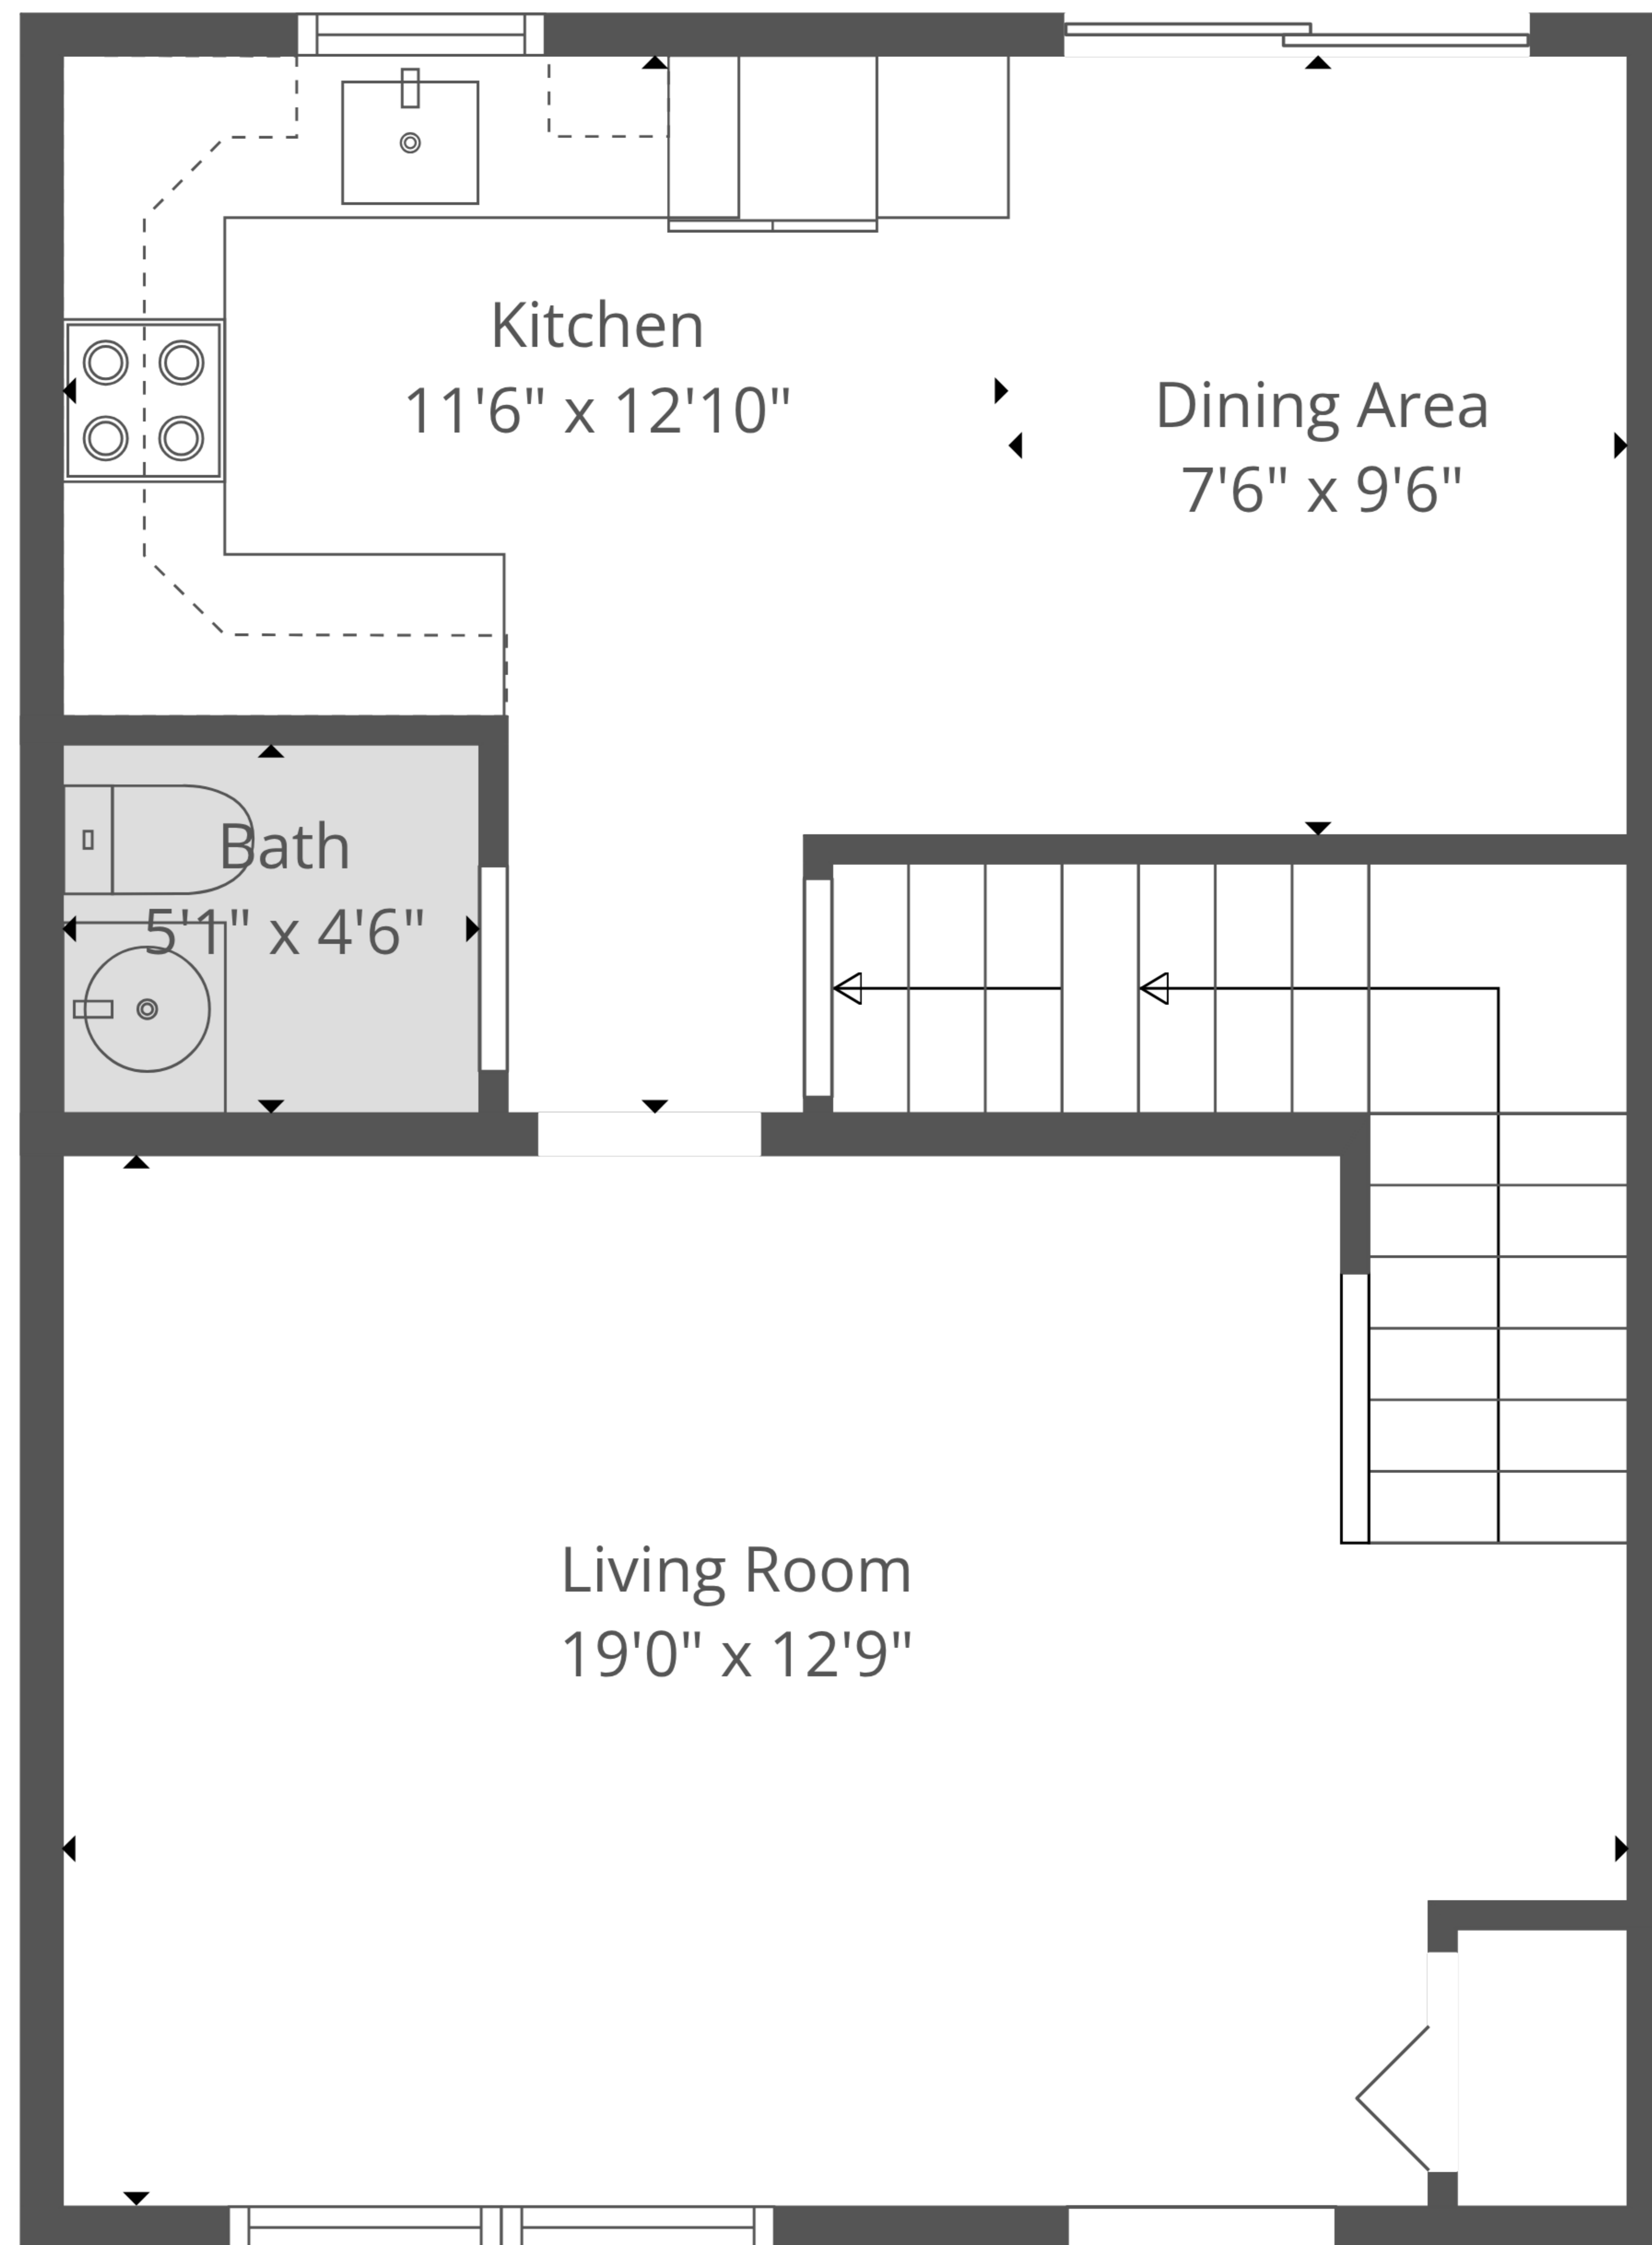

TOTAL: 1275 sq. ft

Basement: 285 sq. ft, 1st floor: 495 sq. ft, 2nd floor: 495 sq. ft

EXCLUDED AREAS: BEDROOM: 210 sq. ft, WALLS: 138 sq. ft

TOTAL: 1275 sq. ft
Basement: 285 sq. ft, 1st floor: 495 sq. ft, 2nd floor: 495 sq. ft
EXCLUDED AREAS: BEDROOM: 210 sq. ft, WALLS: 138 sq. ft

TOTAL: 1275 sq. ft

Basement: 285 sq. ft, 1st floor: 495 sq. ft, 2nd floor: 495 sq. ft

EXCLUDED AREAS: BEDROOM: 210 sq. ft, WALLS: 138 sq. ft

Basement

1st Floor

2nd Floor

TOTAL: 1275 sq. ft
 Basement: 285 sq. ft, 1st floor: 495 sq. ft, 2nd floor: 495 sq. ft
 EXCLUDED AREAS: BEDROOM: 210 sq. ft, WALLS: 138 sq. ft