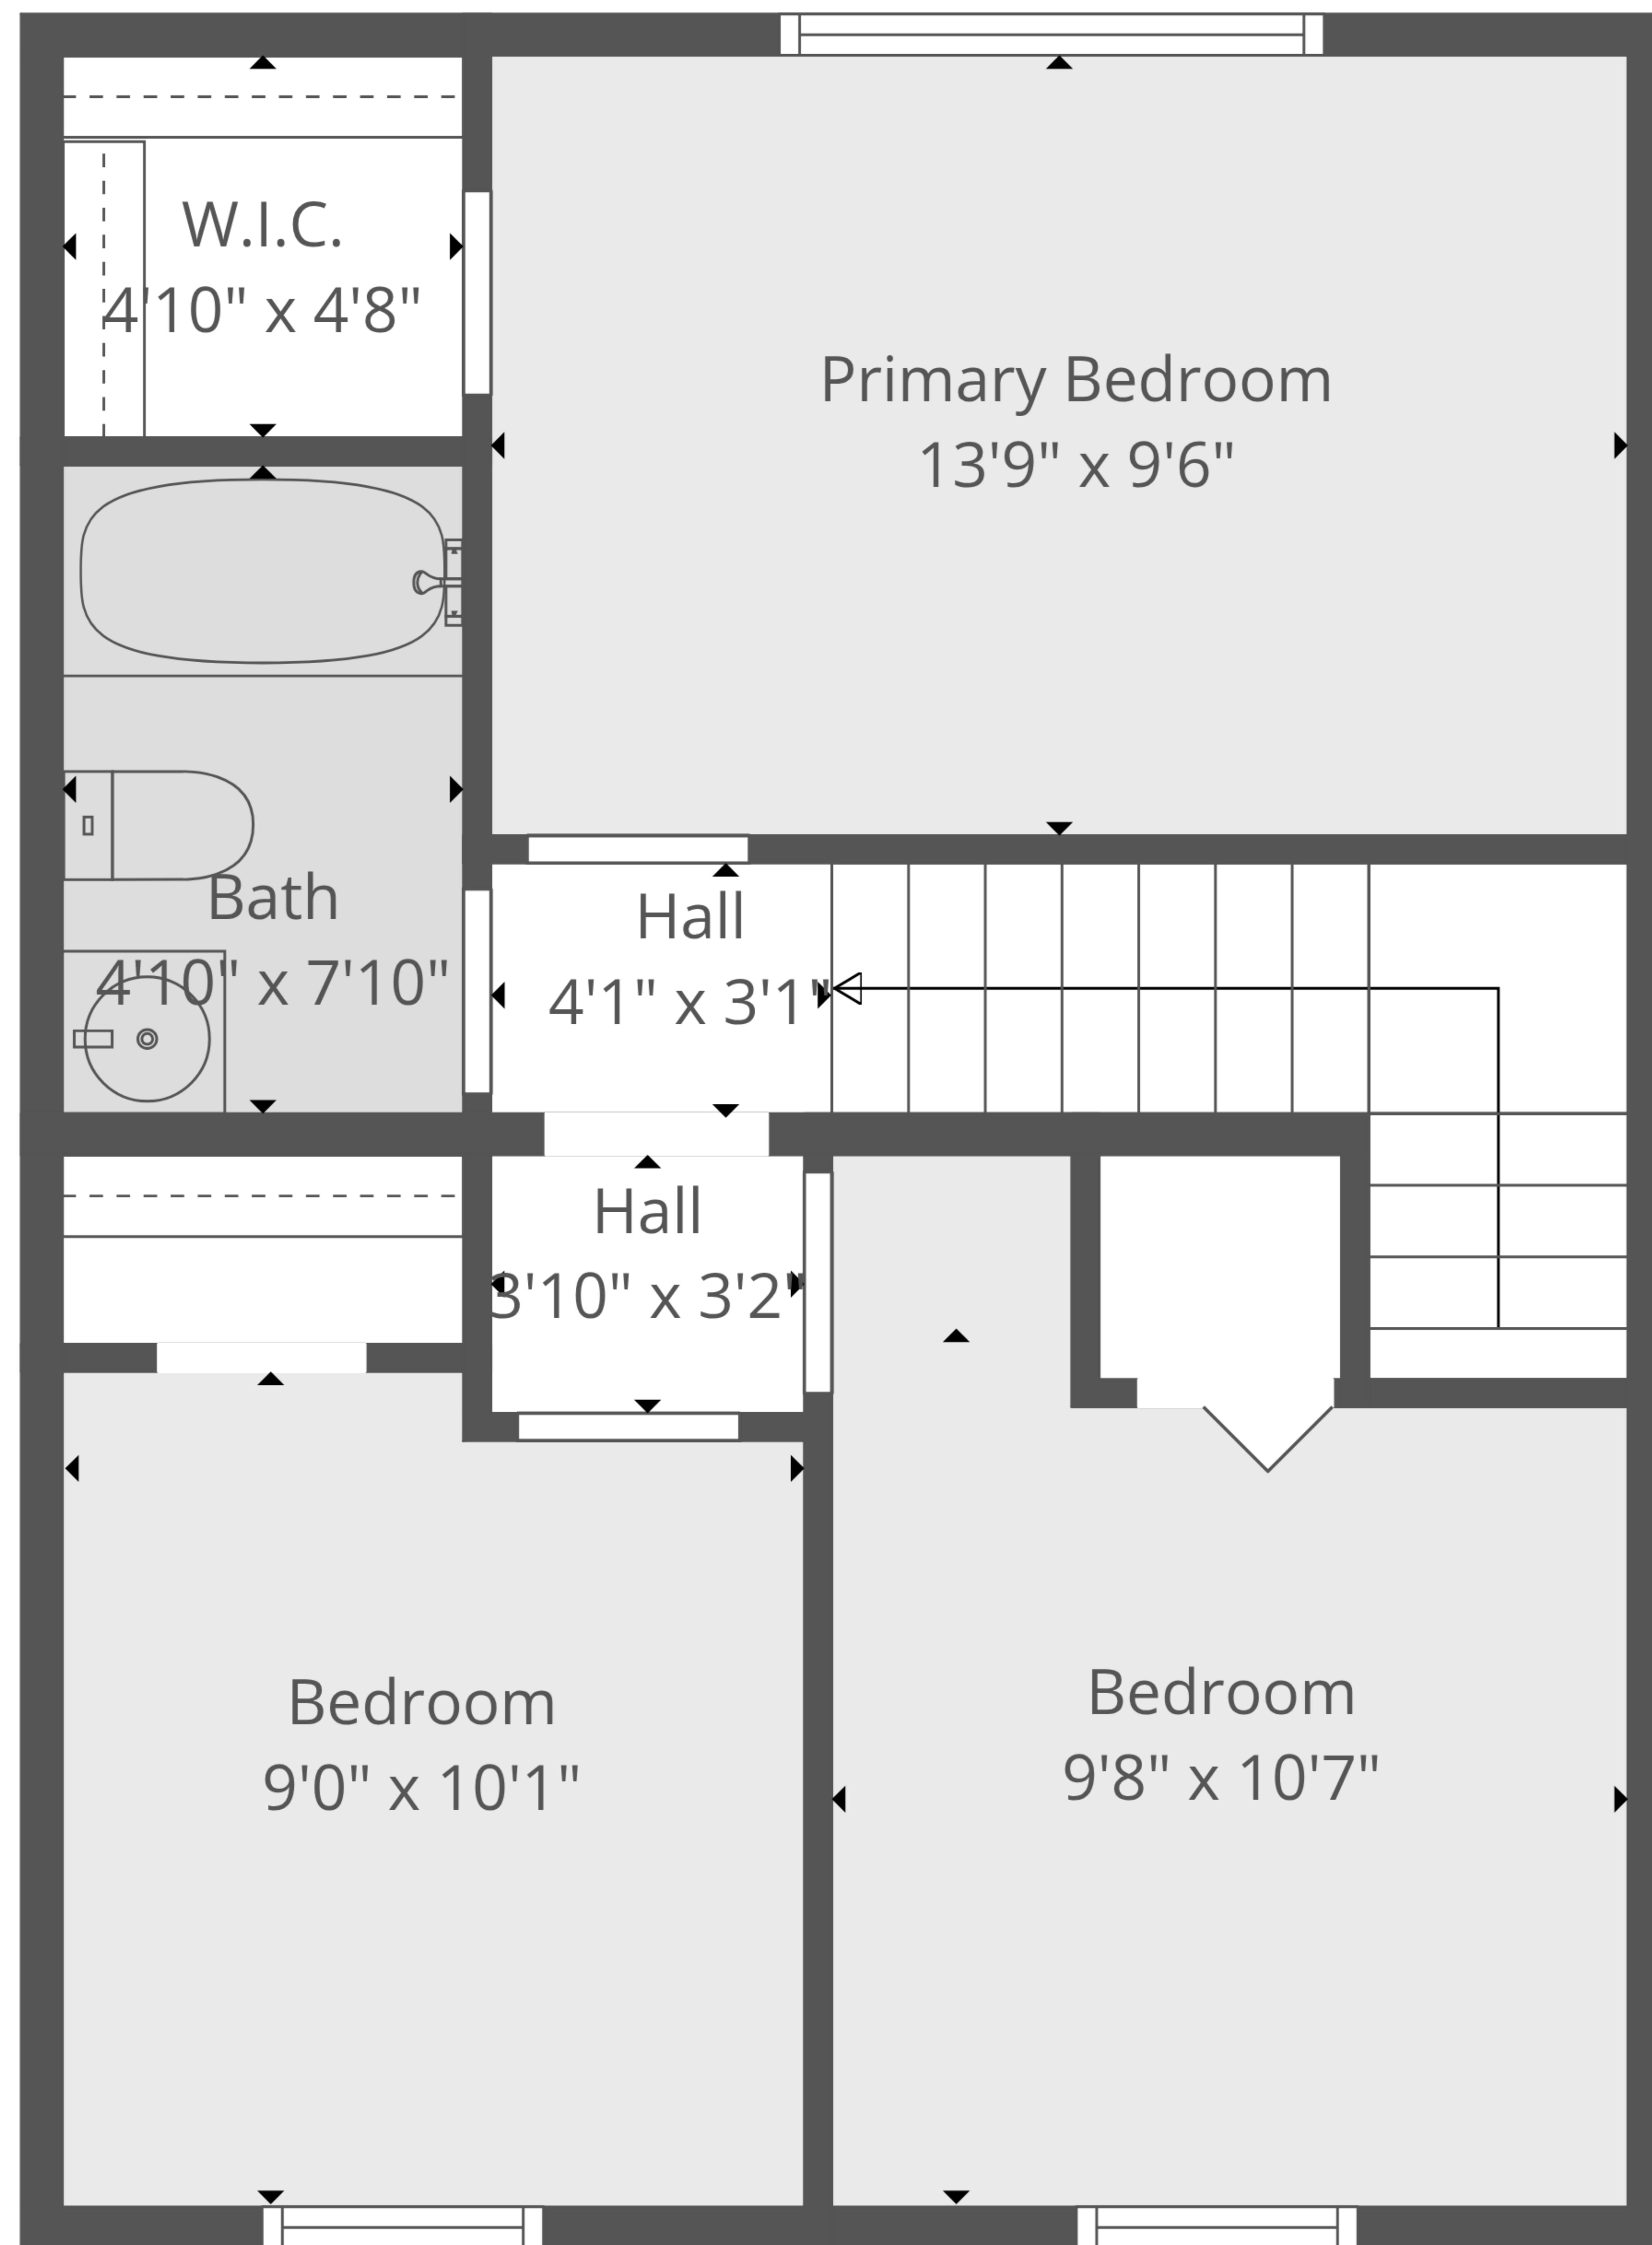

TOTAL: 1275 sq. ft

Basement: 285 sq. ft, 1st floor: 495 sq. ft, 2nd floor: 495 sq. ft

EXCLUDED AREAS: BEDROOM: 210 sq. ft, WALLS: 138 sq. ft

TOTAL: 1275 sq. ft
Basement: 285 sq. ft, 1st floor: 495 sq. ft, 2nd floor: 495 sq. ft
EXCLUDED AREAS: BEDROOM: 210 sq. ft, WALLS: 138 sq. ft

TOTAL: 1275 sq. ft

Basement: 285 sq. ft, 1st floor: 495 sq. ft, 2nd floor: 495 sq. ft

EXCLUDED AREAS: BEDROOM: 210 sq. ft, WALLS: 138 sq. ft

Basement

1st Floor

2nd Floor

TOTAL: 1275 sq. ft
 Basement: 285 sq. ft, 1st floor: 495 sq. ft, 2nd floor: 495 sq. ft
 EXCLUDED AREAS: BEDROOM: 210 sq. ft, WALLS: 138 sq. ft