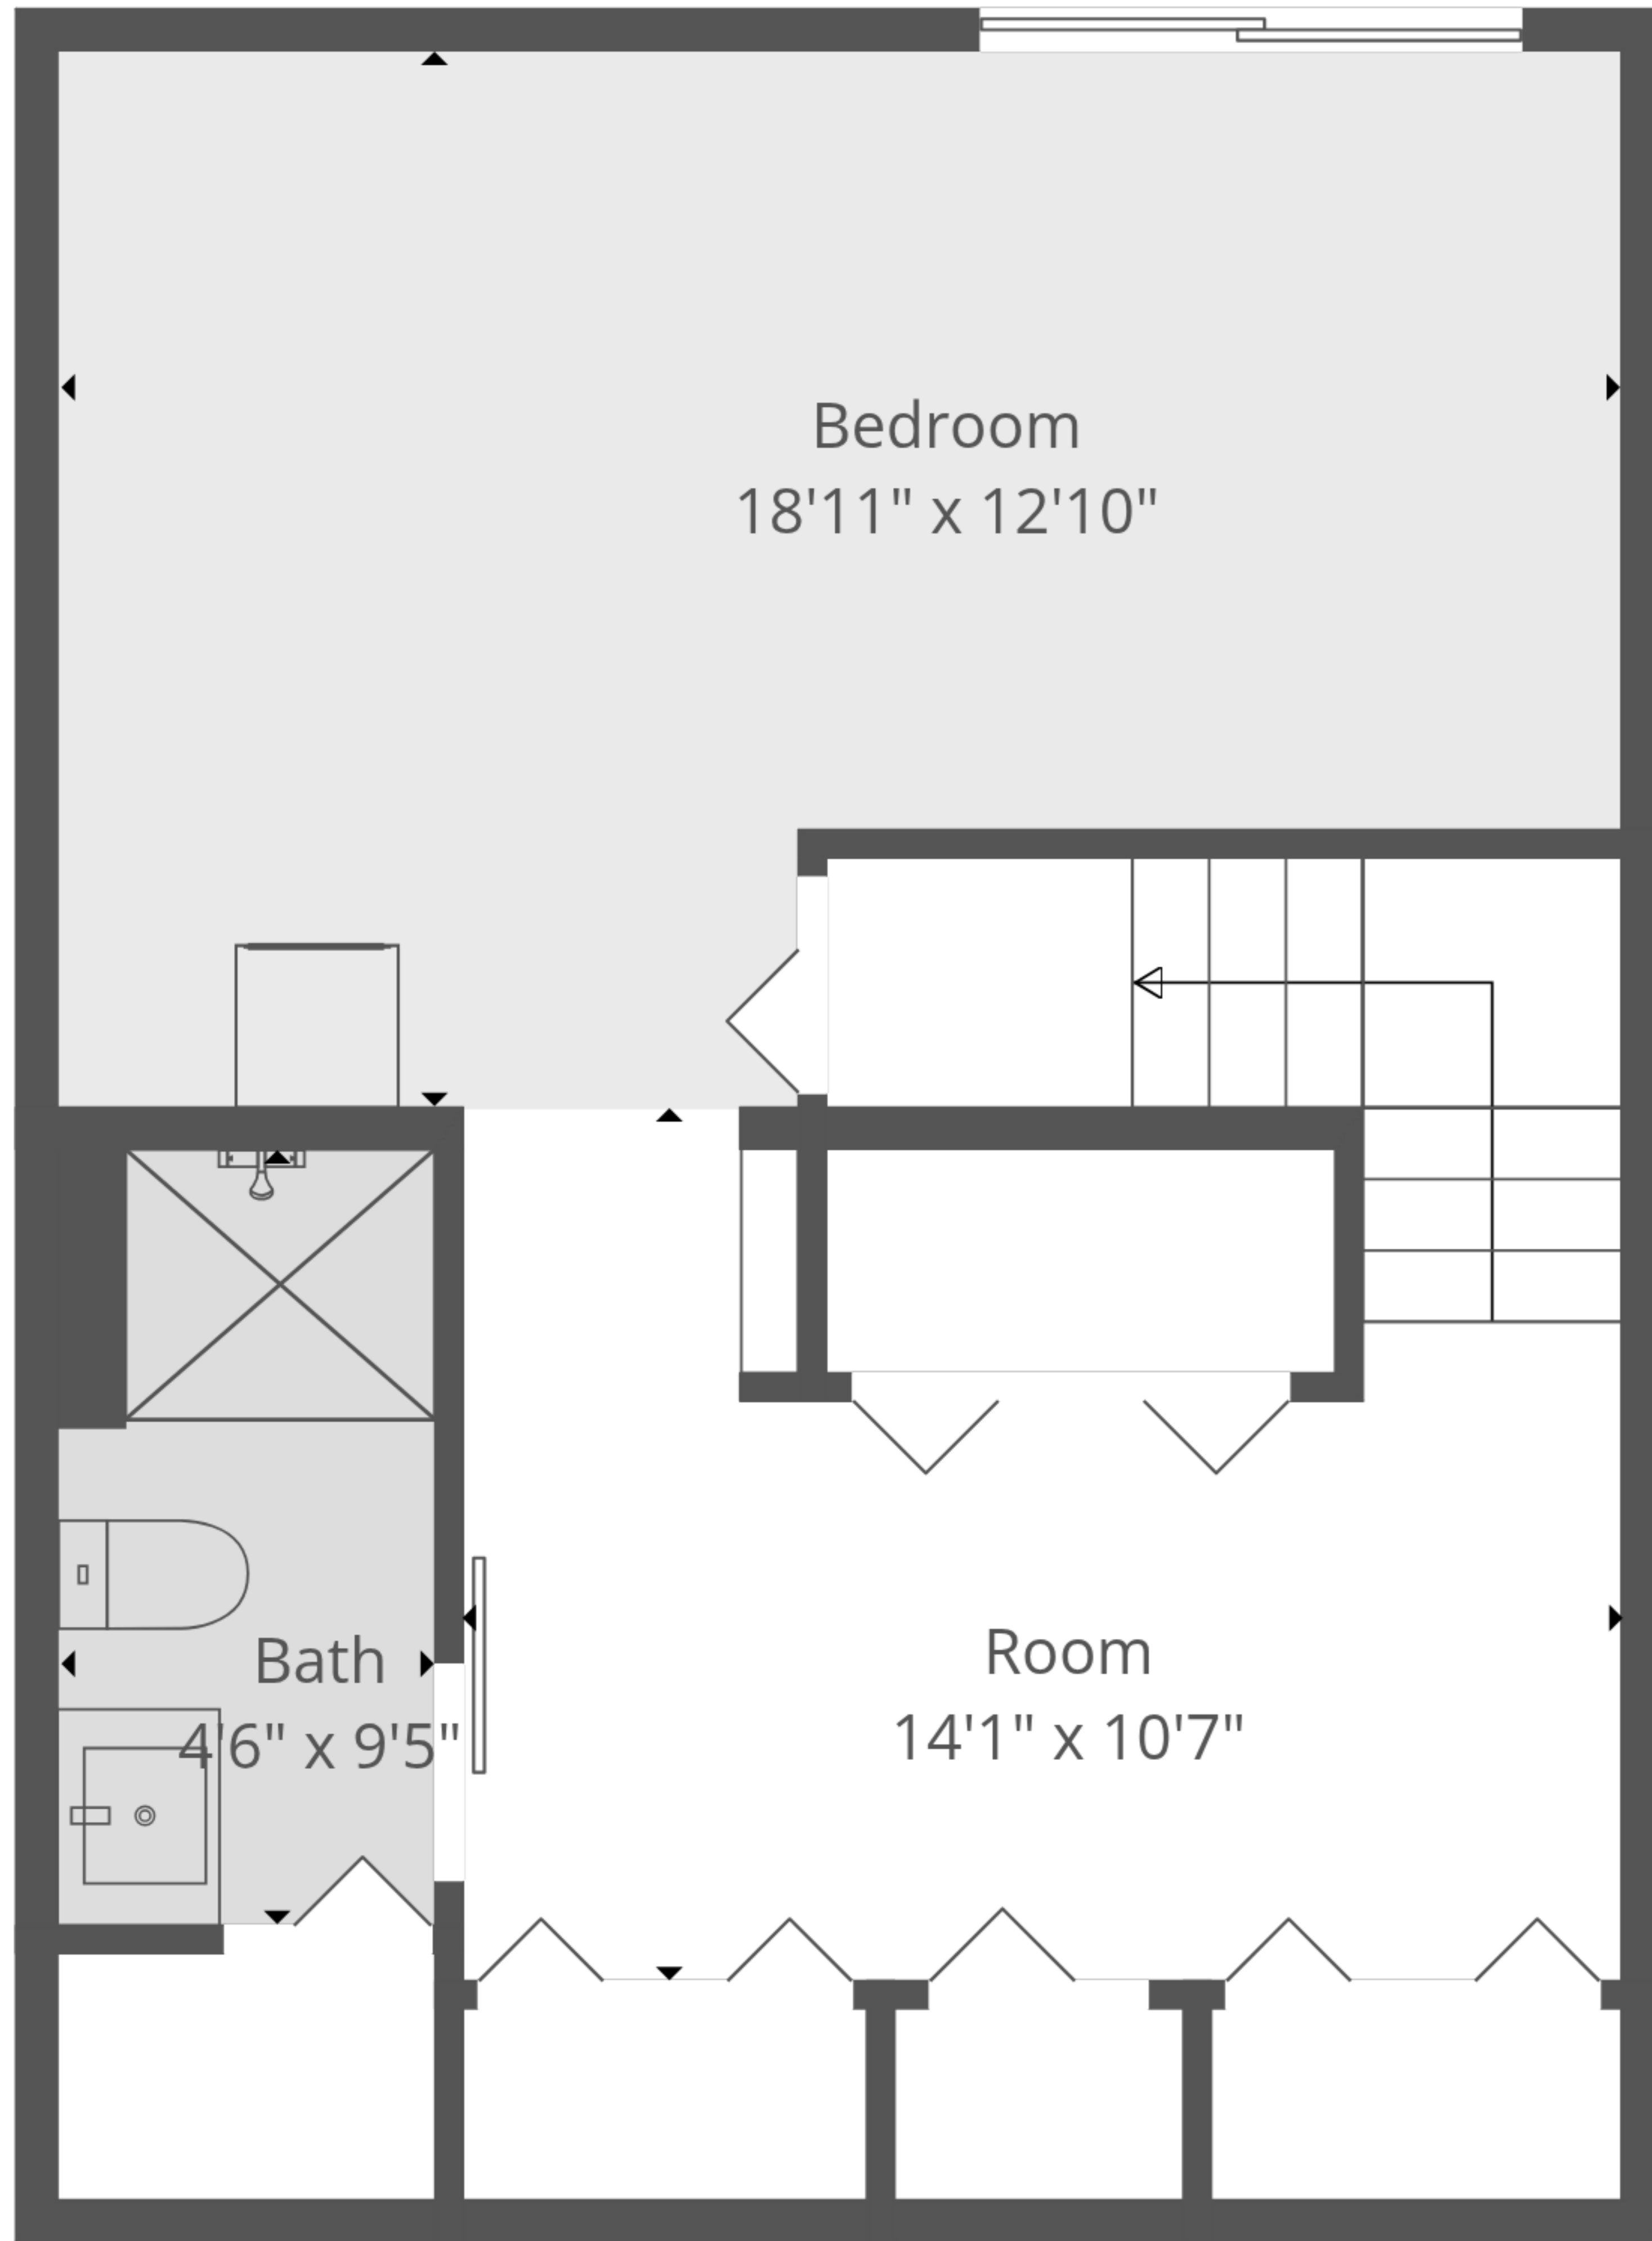

TOTAL: 1275 sq. ft

Basement: 285 sq. ft, 1st floor: 495 sq. ft, 2nd floor: 495 sq. ft

EXCLUDED AREAS: BEDROOM: 210 sq. ft, WALLS: 138 sq. ft

TOTAL: 1275 sq. ft
Basement: 285 sq. ft, 1st floor: 495 sq. ft, 2nd floor: 495 sq. ft
EXCLUDED AREAS: BEDROOM: 210 sq. ft, WALLS: 138 sq. ft

TOTAL: 1275 sq. ft

Basement: 285 sq. ft, 1st floor: 495 sq. ft, 2nd floor: 495 sq. ft

EXCLUDED AREAS: BEDROOM: 210 sq. ft, WALLS: 138 sq. ft

Basement

1st Floor

2nd Floor

TOTAL: 1275 sq. ft
 Basement: 285 sq. ft, 1st floor: 495 sq. ft, 2nd floor: 495 sq. ft
 EXCLUDED AREAS: BEDROOM: 210 sq. ft, WALLS: 138 sq. ft