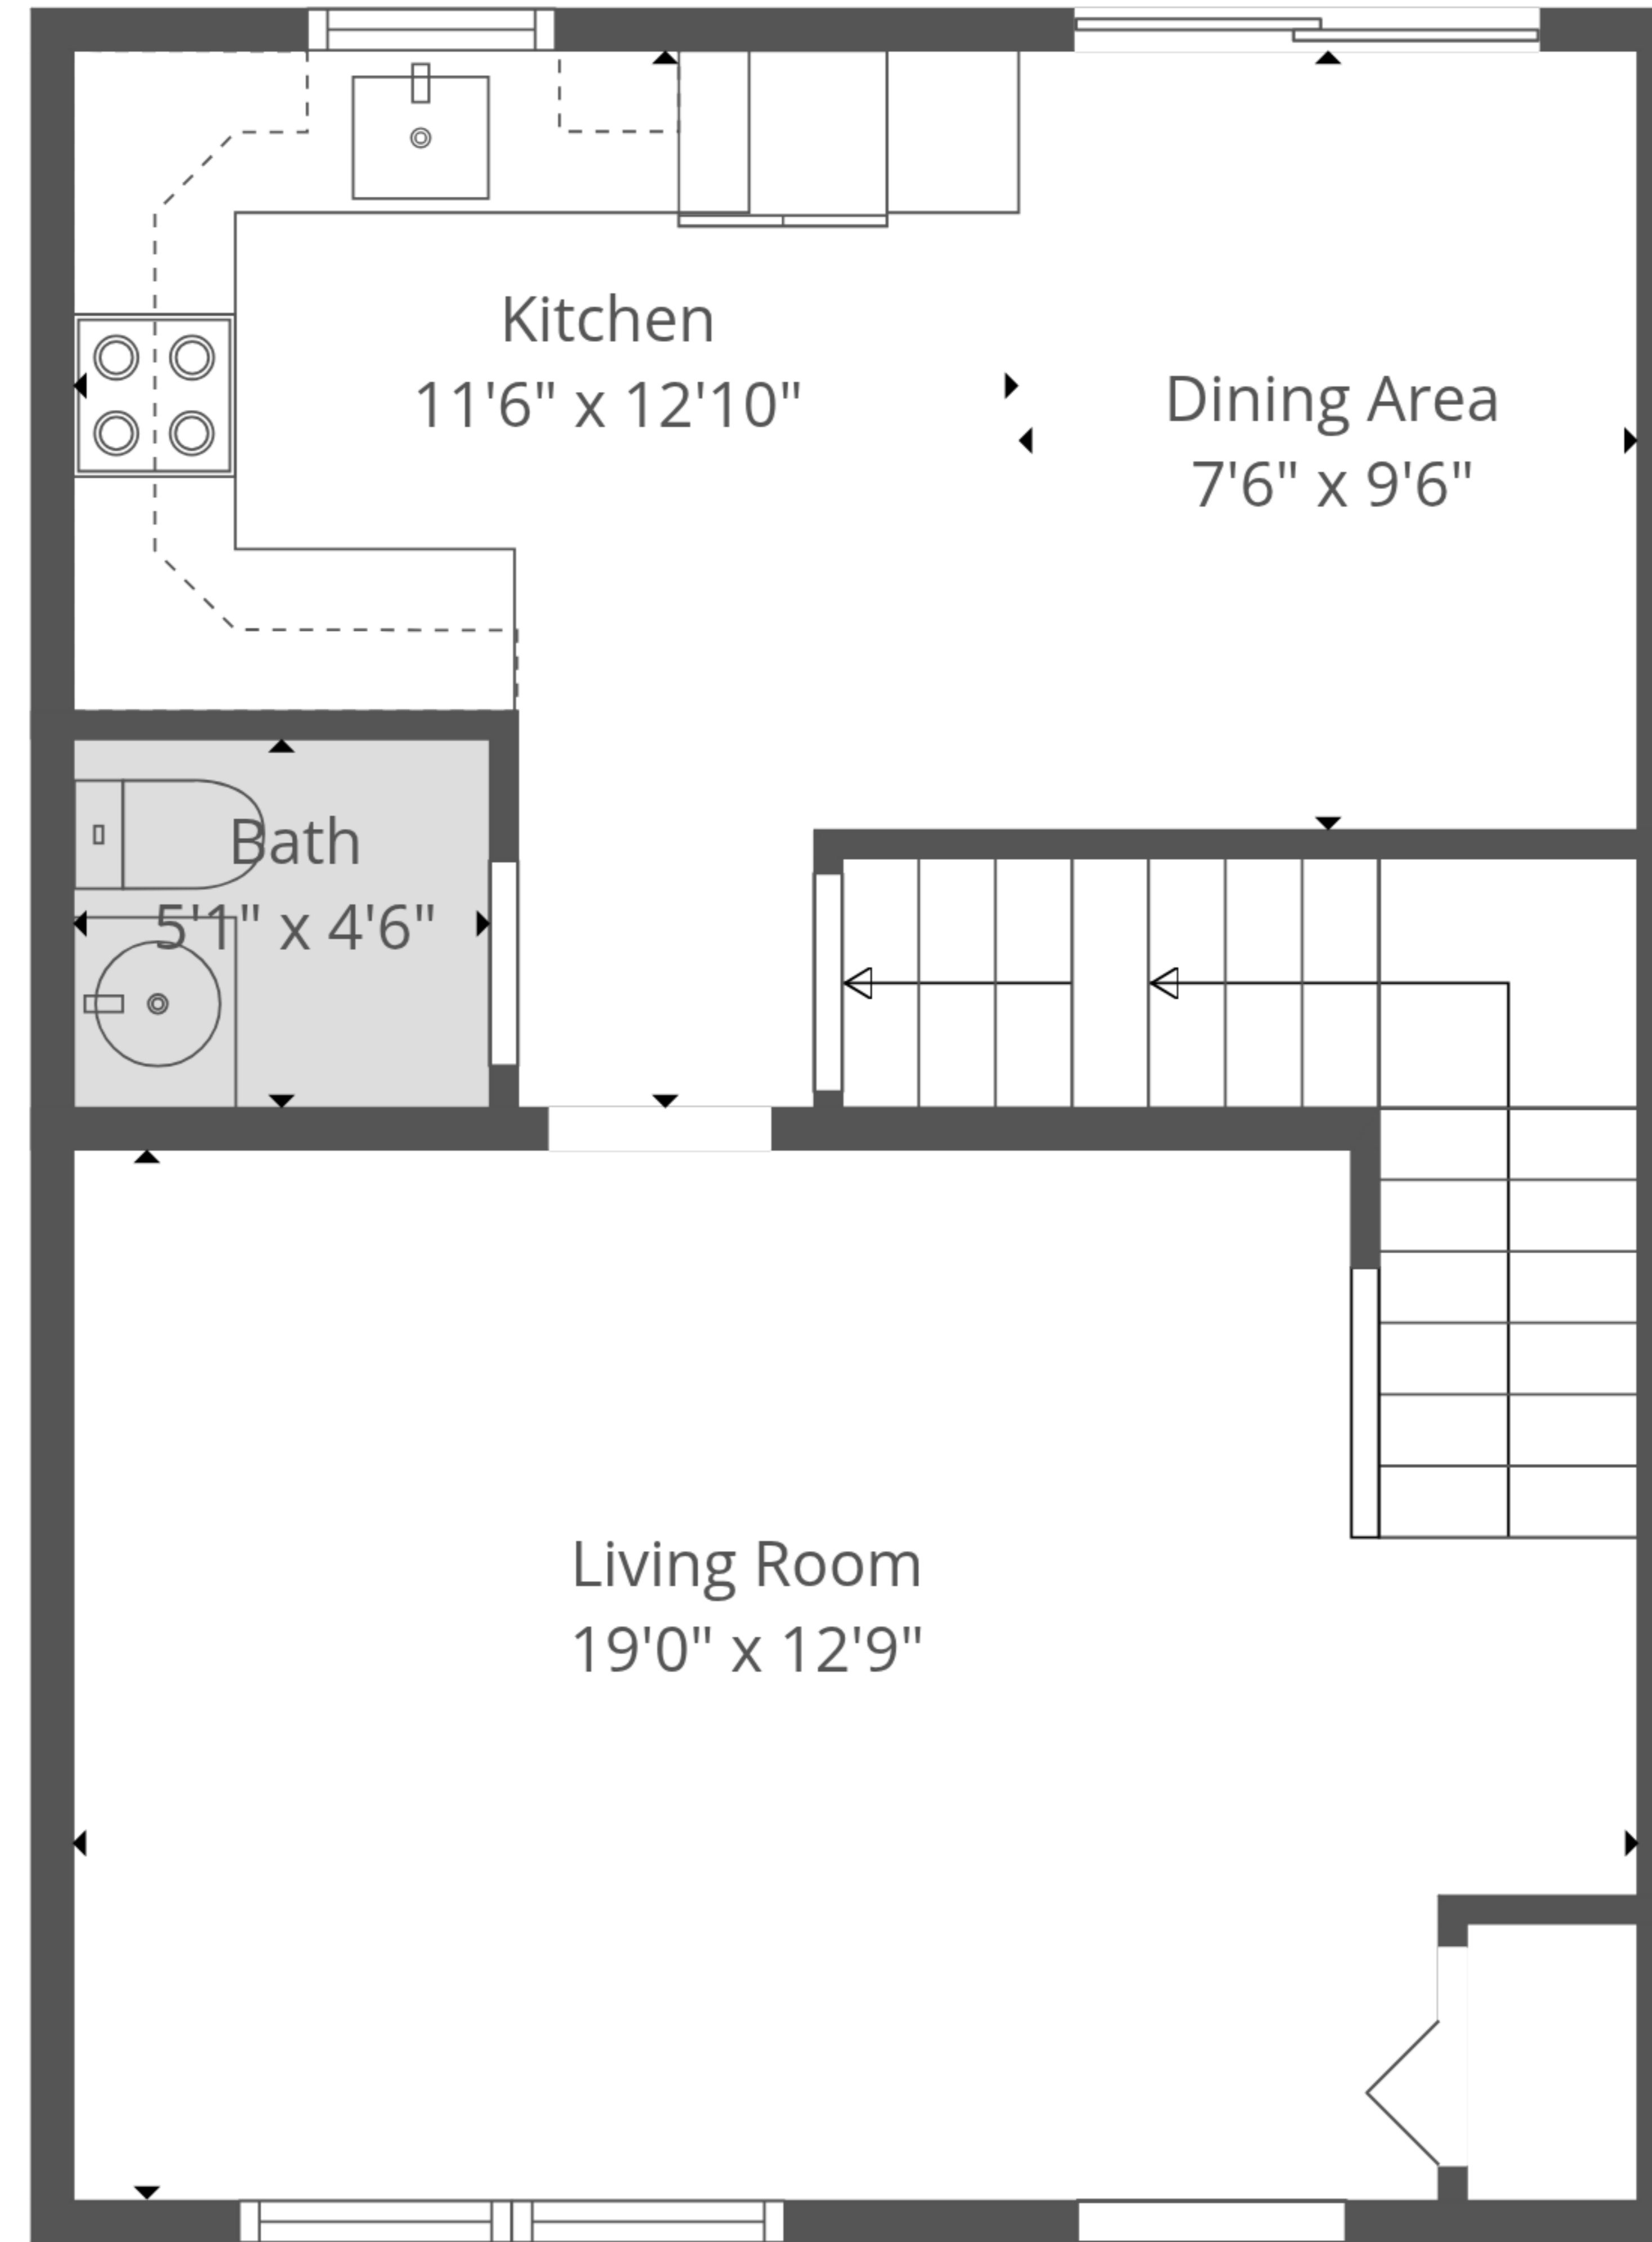

TOTAL: 1275 sq. ft

Basement: 285 sq. ft, 1st floor: 495 sq. ft, 2nd floor: 495 sq. ft

EXCLUDED AREAS: BEDROOM: 210 sq. ft, WALLS: 138 sq. ft

TOTAL: 1275 sq. ft
Basement: 285 sq. ft, 1st floor: 495 sq. ft, 2nd floor: 495 sq. ft
EXCLUDED AREAS: BEDROOM: 210 sq. ft, WALLS: 138 sq. ft

TOTAL: 1275 sq. ft

Basement: 285 sq. ft, 1st floor: 495 sq. ft, 2nd floor: 495 sq. ft

EXCLUDED AREAS: BEDROOM: 210 sq. ft, WALLS: 138 sq. ft

Basement

1st Floor

2nd Floor

TOTAL: 1275 sq. ft
 Basement: 285 sq. ft, 1st floor: 495 sq. ft, 2nd floor: 495 sq. ft
 EXCLUDED AREAS: BEDROOM: 210 sq. ft, WALLS: 138 sq. ft