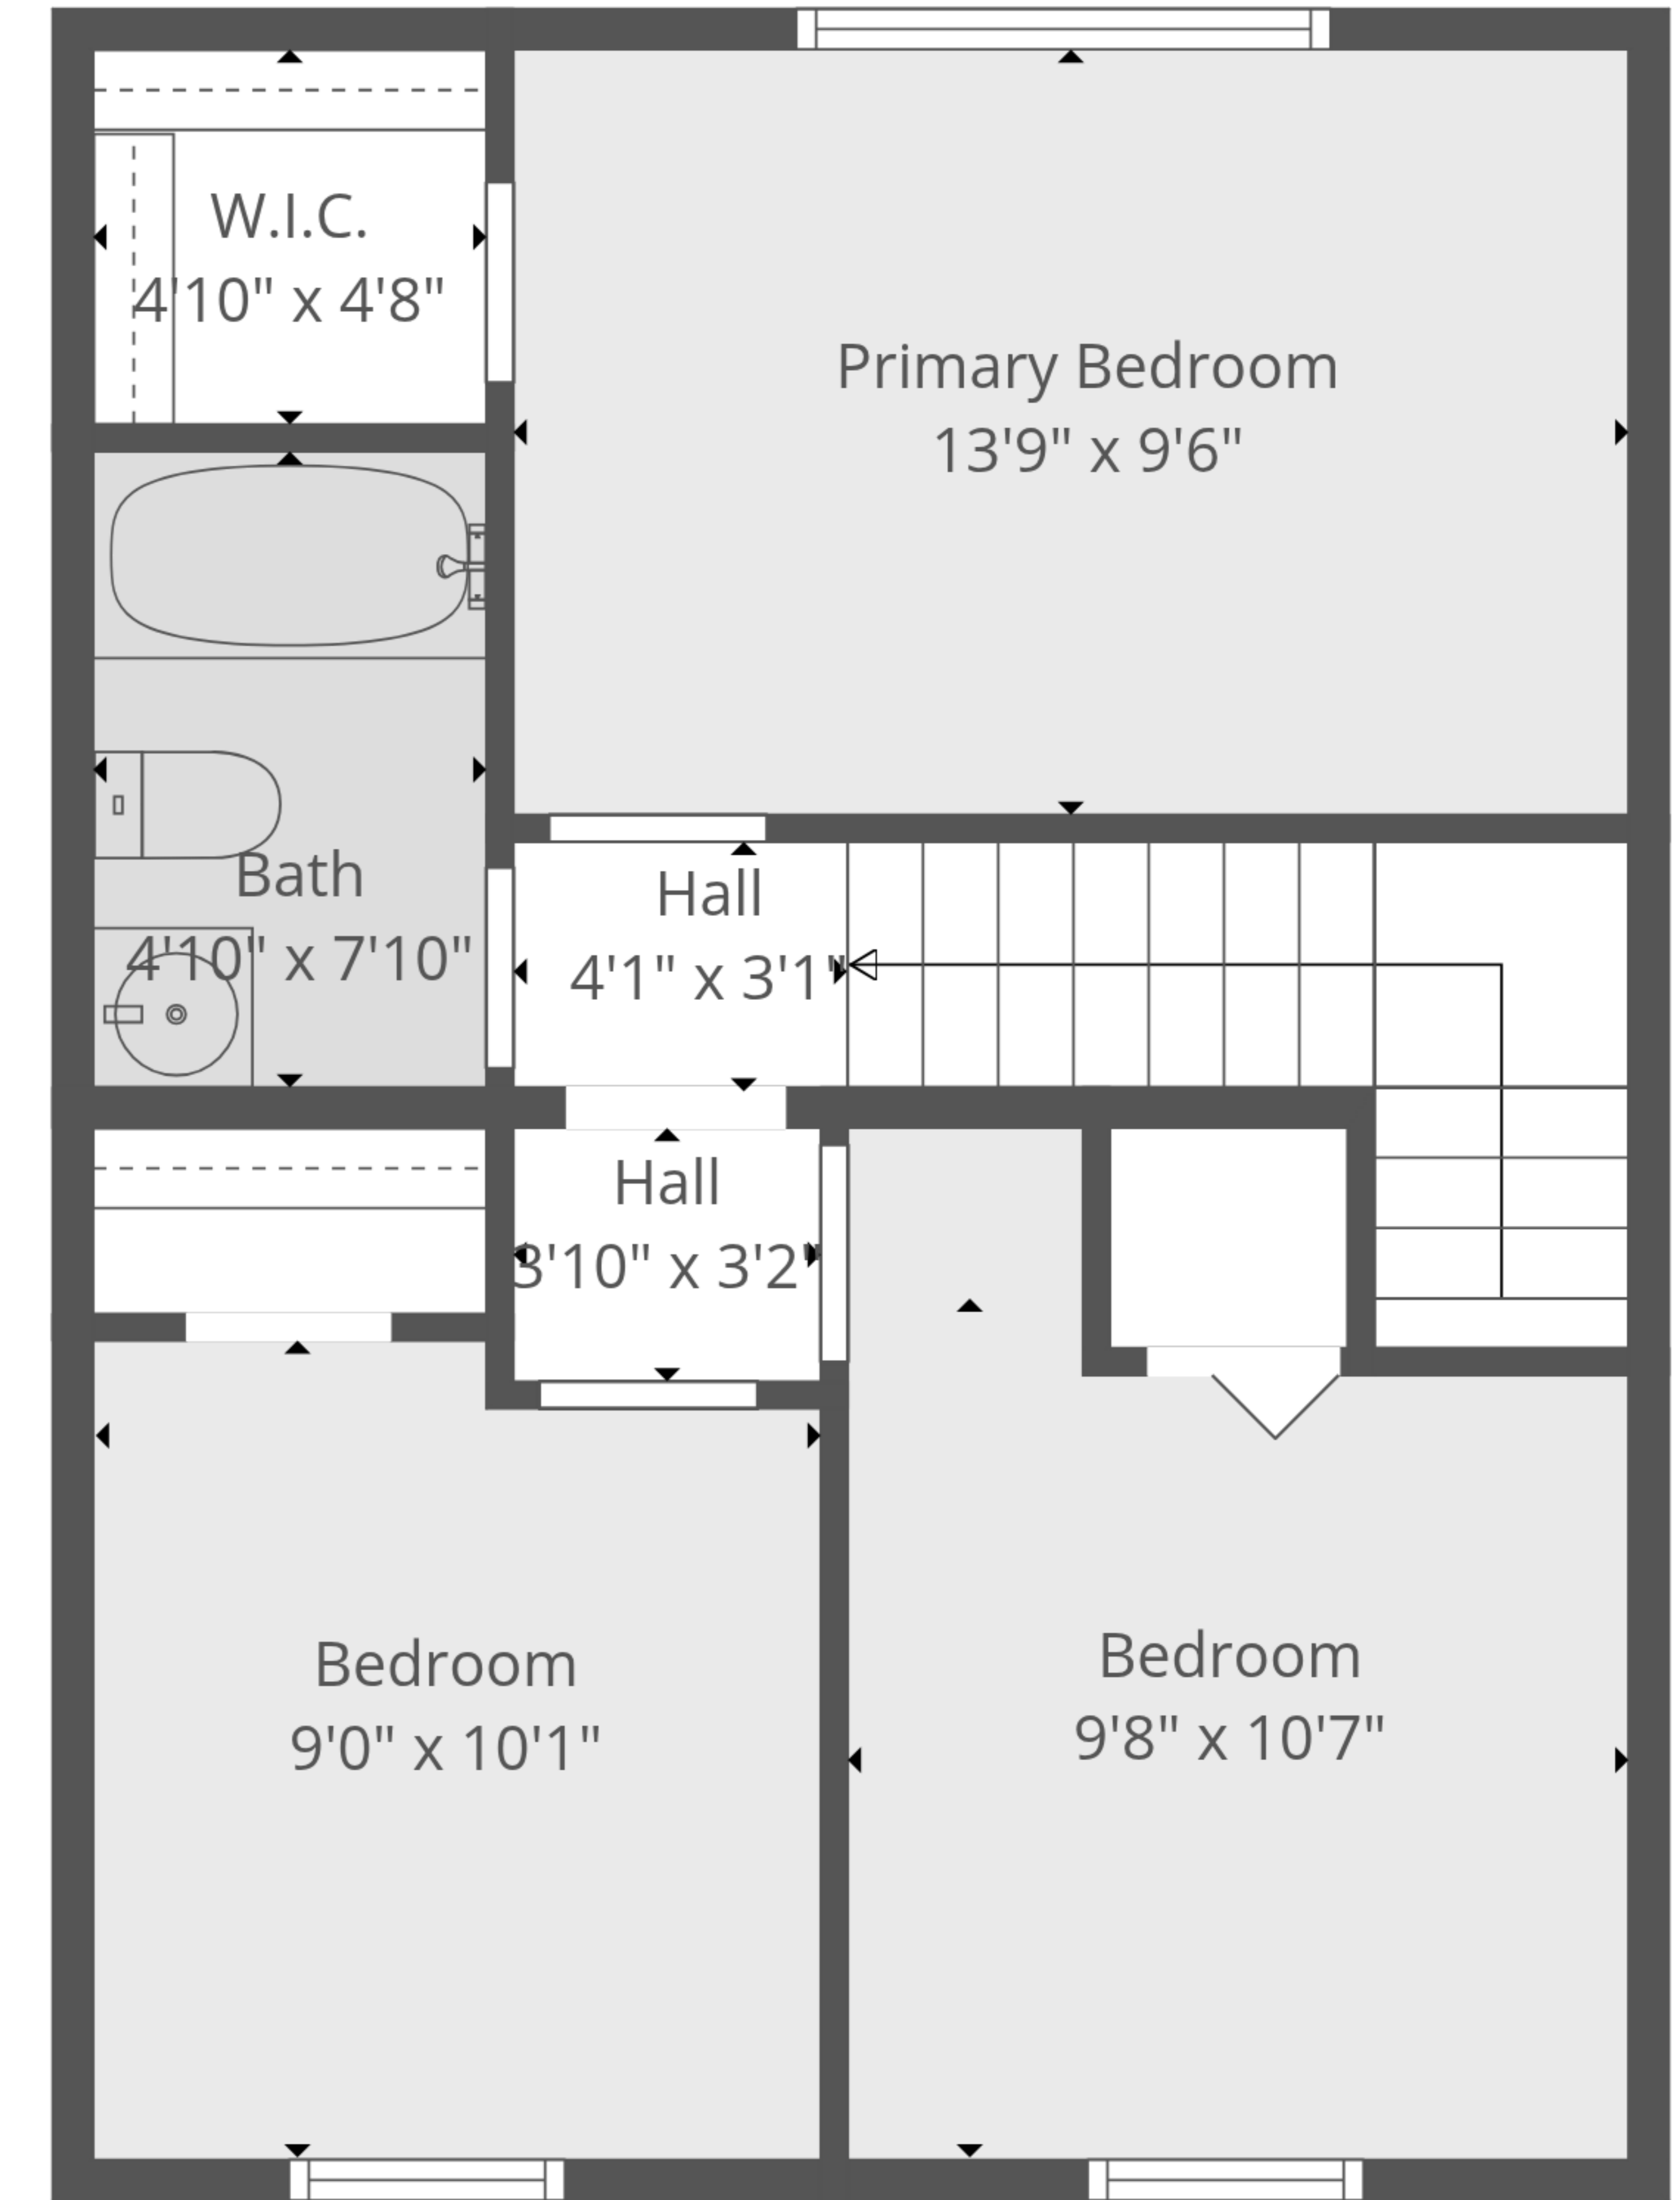

TOTAL: 1275 sq. ft

Basement: 285 sq. ft, 1st floor: 495 sq. ft, 2nd floor: 495 sq. ft

EXCLUDED AREAS: BEDROOM: 210 sq. ft, WALLS: 138 sq. ft

TOTAL: 1275 sq. ft
Basement: 285 sq. ft, 1st floor: 495 sq. ft, 2nd floor: 495 sq. ft
EXCLUDED AREAS: BEDROOM: 210 sq. ft, WALLS: 138 sq. ft

TOTAL: 1275 sq. ft

Basement: 285 sq. ft, 1st floor: 495 sq. ft, 2nd floor: 495 sq. ft

EXCLUDED AREAS: BEDROOM: 210 sq. ft, WALLS: 138 sq. ft

Basement

1st Floor

2nd Floor

TOTAL: 1275 sq. ft
 Basement: 285 sq. ft, 1st floor: 495 sq. ft, 2nd floor: 495 sq. ft
 EXCLUDED AREAS: BEDROOM: 210 sq. ft, WALLS: 138 sq. ft