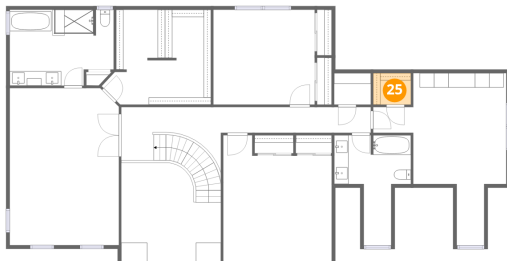

25 Floor 3 - W.I.C.

Dimensions: 5'2" x 4'4"
Area: 23 sq. ft
Counted as living area: Yes

Heated: Yes
Finished: Yes
Enclosed: Yes
Contiguous: Yes
Permitted: Yes
Wet space: No
Addition: No
Conversion: No