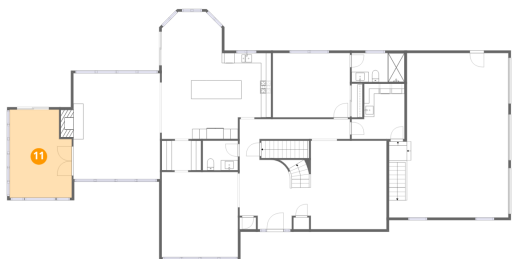

11 Floor 2 - Sun Room

Dimensions: 12'3" x 17'5"
Area: 199 sq. ft
Counted as living area: Yes

Heated: Yes
Finished: Yes
Enclosed: Yes
Contiguous: Yes
Permitted: Yes
Wet space: No
Addition: No
Conversion: No