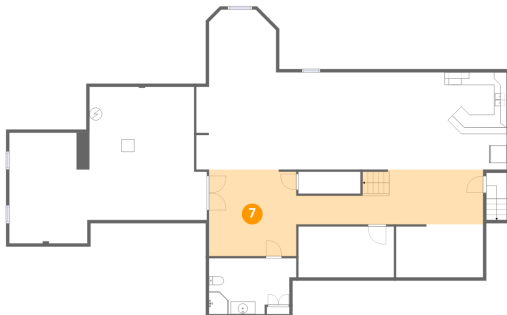

7 Floor 1 - Hall

Dimensions: 43'1" x 13'7"
Area: 394 sq. ft
Counted as living area: Yes

Heated: Yes
Finished: Yes
Enclosed: Yes
Contiguous: Yes
Permitted: Yes
Wet space: No
Addition: No
Conversion: No