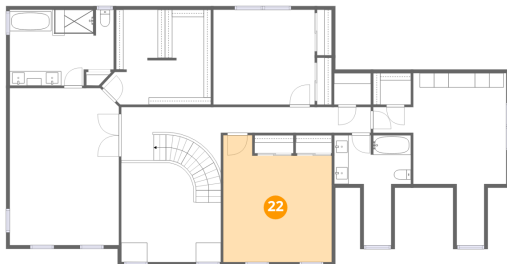

22 Floor 3 - Bedroom

Dimensions: 14'11" x 17'6"
Area: 231 sq. ft
Counted as living area: Yes

Heated: Yes
Finished: Yes
Enclosed: Yes
Contiguous: Yes
Permitted: Yes
Wet space: No
Addition: No
Conversion: No