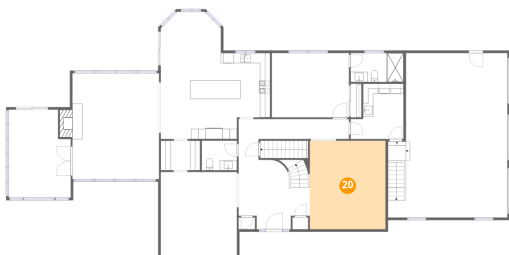

20 Floor 2 - Living Room

Dimensions: 15'0" x 17'6"
Area: 262 sq. ft
Counted as living area: Yes

Heated: Yes
Finished: Yes
Enclosed: Yes
Contiguous: Yes
Permitted: Yes
Wet space: No
Addition: No
Conversion: No