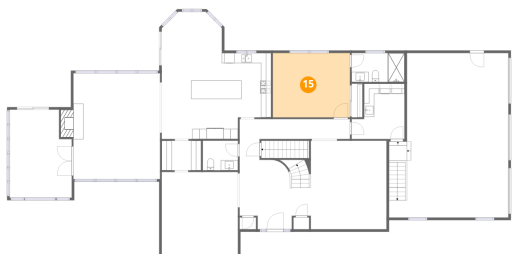

17 Spencer Drive, Morris Township, Morristown, Morris County,
New Jersey, United States, 07960

15 Floor 2 - Bedroom

Dimensions: 15'3" x 12'8"
Area: 194 sq. ft
Counted as living area: Yes

Heated: Yes
Finished: Yes
Enclosed: Yes
Contiguous: Yes
Permitted: Yes
Wet space: No
Addition: No
Conversion: No