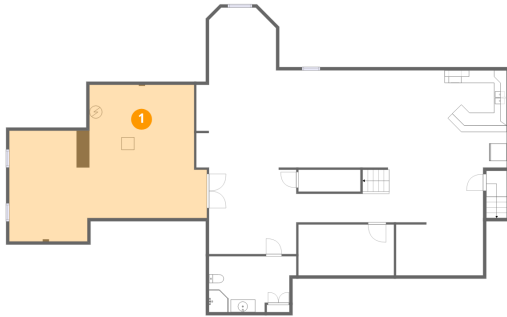

**17 Spencer Drive, Morris Township, Morristown, Morris County,
New Jersey, United States, 07960**

1 Floor 1 - Utility

Dimensions: 31'0" x 20'11"
Area: 578 sq. ft
Counted as living area: No

Heated: Yes
Finished: No
Enclosed: Yes
Contiguous: Yes
Permitted: Yes
Wet space: No
Addition: No
Conversion: No