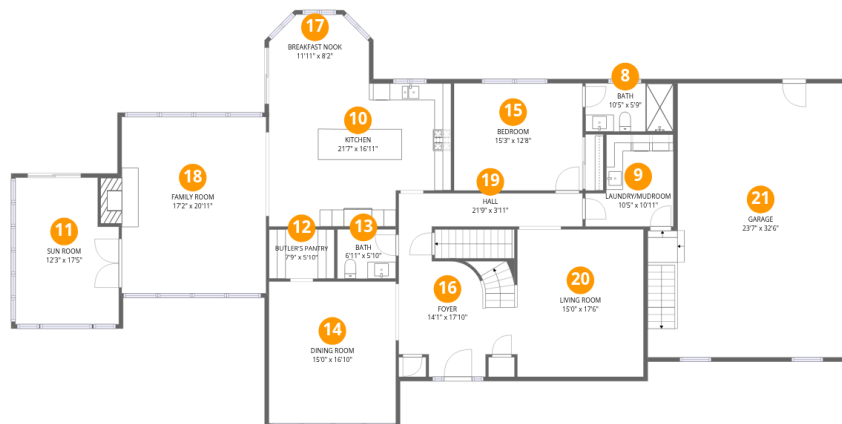

#		Dimensions	sqft	Counted as living area
1	Utility	31'0" x 20'11"	578 sq. ft	No
2	Recreation Room	13'8" x 8'4"	113 sq. ft	Yes
3	Flex Space	15'0" x 8'0"	120 sq. ft	Yes
4	Kitchenette	9'9" x 15'3"	149 sq. ft	Yes
5	Recreation Room	39'1" x 25'1"	689 sq. ft	Yes
6	Bath	13'9" x 8'9"	109 sq. ft	Yes
7	Hall	43'1" x 13'7"	394 sq. ft	Yes

Home data report

17 Spencer Drive, Morris Township, Morristown, Morris County, New Jersey, United States, 07960

Room dimensions

Floor 2

Total:2359sqft Excluded: 704sqft

#		Dimensions	sqft	Counted as living area
8	Bath	10'5" x 5'9"	60 sq. ft	Yes
9	Laundry/Mudroom	10'5" x 10'11"	97 sq. ft	Yes
10	Kitchen	21'7" x 16'11"	339 sq. ft	Yes
11	Sun Room	12'3" x 17'5"	199 sq. ft	Yes
12	Butler's Pantry	7'9" x 5'10"	46 sq. ft	Yes
13	Bath	6'11" x 5'10"	41 sq. ft	Yes
14	Dining Room	15'0" x 16'10"	253 sq. ft	Yes
15	Bedroom	15'3" x 12'8"	194 sq. ft	Yes
16	Foyer	14'1" x 17'10"	187 sq. ft	Yes
17	Breakfast Nook	11'11" x 8'2"	87 sq. ft	Yes
18	Family Room	17'2" x 20'11"	372 sq. ft	Yes