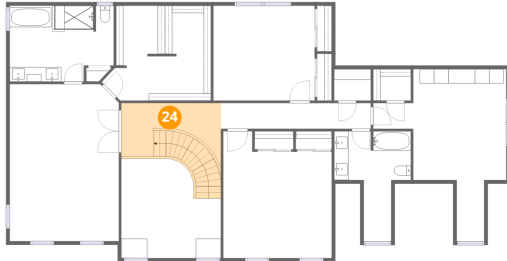

17 Spencer Drive, Morris Township, Morristown, Morris County,
New Jersey, United States, 07960

24 Floor 3 - Hall

Dimensions: 13'9" x 7'3"
Area: 129 sq. ft
Counted as living area: Yes

Heated: Yes
Finished: Yes
Enclosed: Yes
Contiguous: Yes
Permitted: Yes
Wet space: No
Addition: No
Conversion: No