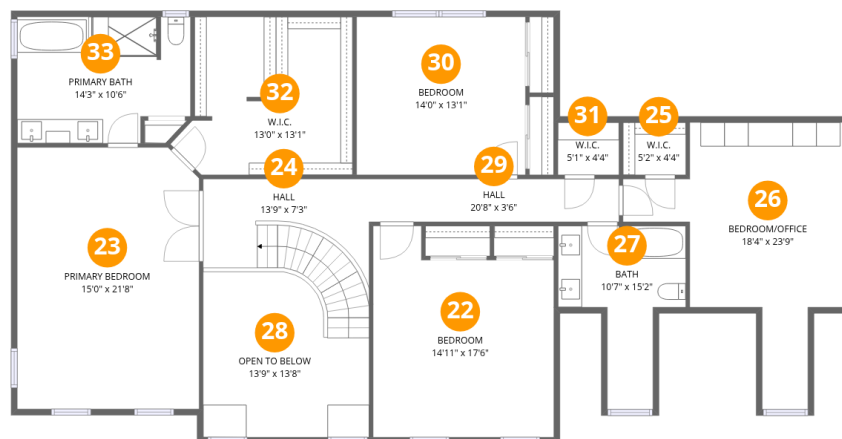

17 Spencer Drive, Morris Township, Morristown, Morris County, New Jersey, United States, 07960

Room dimensions

Floor 3

Total:1778sqft Excluded: 164sqft

#		Dimensions	sqft	Counted as living area
22	Bedroom	14'11" x 17'6"	231 sq. ft	Yes
23	Primary Bedroom	15'0" x 21'8"	323 sq. ft	Yes
24	Hall	13'9" x 7'3"	129 sq. ft	Yes
25	W.I.C.	5'2" x 4'4"	23 sq. ft	Yes
26	Bedroom/Office	18'4" x 23'9"	248 sq. ft	Yes
27	Bath	10'7" x 15'2"	102 sq. ft	Yes
28	Open To Below	13'9" x 13'8"	164 sq. ft	No
29	Hall	20'8" x 3'6"	73 sq. ft	Yes
30	Bedroom	14'0" x 13'1"	183 sq. ft	Yes
31	W.I.C.	5'1" x 4'4"	22 sq. ft	Yes
32	W.I.C.	13'0" x 13'1"	175 sq. ft	Yes