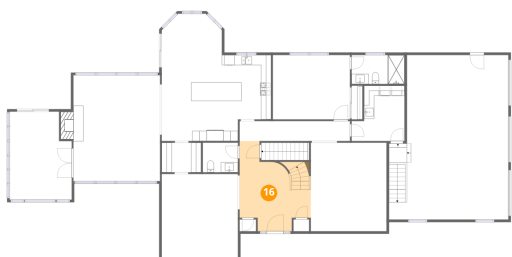

16 Floor 2 - Foyer

Dimensions: 14'1" x 17'10"
Area: 187 sq. ft
Counted as living area: Yes

Heated: Yes
Finished: Yes
Enclosed: Yes
Contiguous: Yes
Permitted: Yes
Wet space: No
Addition: No
Conversion: No