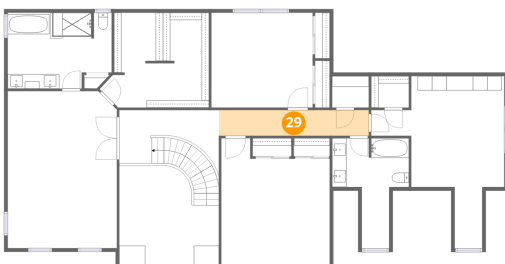

29 Floor 3 - Hall

Dimensions: 20'8" x 3'6"
Area: 73 sq. ft
Counted as living area: Yes

Heated: Yes
Finished: Yes
Enclosed: Yes
Contiguous: Yes
Permitted: Yes
Wet space: No
Addition: No
Conversion: No