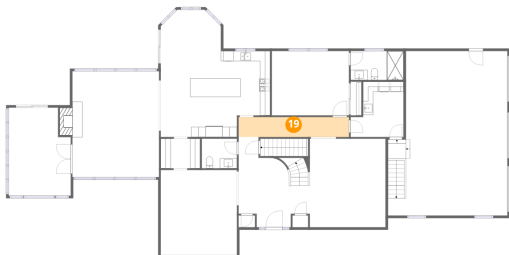

19 Floor 2 - Hall

Dimensions: 21'9" x 3'11"
Area: 86 sq. ft
Counted as living area: Yes

Heated: Yes
Finished: Yes
Enclosed: Yes
Contiguous: Yes
Permitted: Yes
Wet space: No
Addition: No
Conversion: No