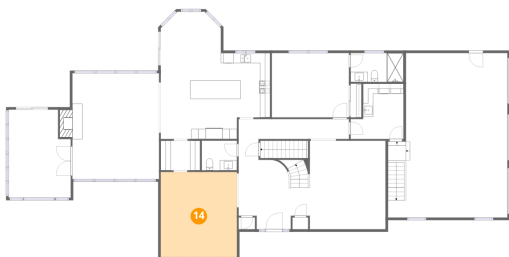

14 Floor 2 - Dining Room

Dimensions: 15'0" x 16'10"
Area: 253 sq. ft
Counted as living area: Yes

Heated: Yes
Finished: Yes
Enclosed: Yes
Contiguous: Yes
Permitted: Yes
Wet space: No
Addition: No
Conversion: No