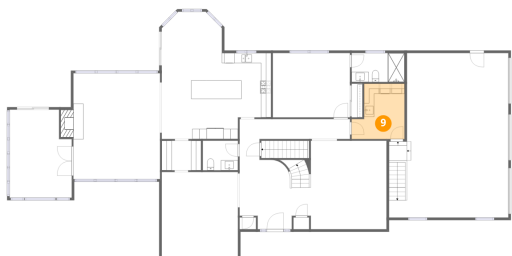

17 Spencer Drive, Morris Township, Morristown, Morris County,
New Jersey, United States, 07960

9 Floor 2 - Laundry/Mudroom

Dimensions: 10'5" x 10'11"
Area: 97 sq. ft
Counted as living area: Yes

Heated: Yes
Finished: Yes
Enclosed: Yes
Contiguous: Yes
Permitted: Yes
Wet space: No
Addition: No
Conversion: No