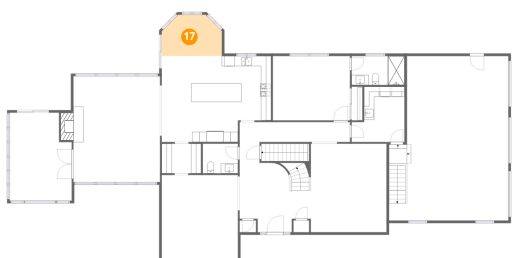

17 Floor 2 - Breakfast Nook

Dimensions: 11'11" x 8'2"
Area: 87 sq. ft
Counted as living area: Yes

Heated: Yes
Finished: Yes
Enclosed: Yes
Contiguous: Yes
Permitted: Yes
Wet space: No
Addition: No
Conversion: No