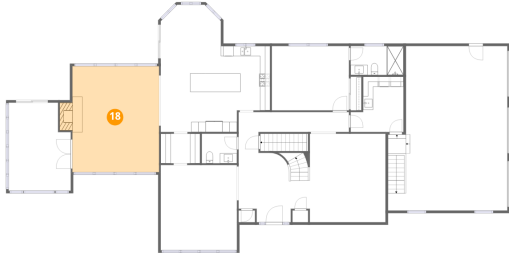

17 Floor 2 - Breakfast Nook

Dimensions: 11'11" x 8'2"
Area: 87 sq. ft
Counted as living area: Yes

Heated: Yes
Finished: Yes
Enclosed: Yes
Contiguous: Yes
Permitted: Yes
Wet space: No
Addition: No
Conversion: No

17 Spencer Drive, Morris Township, Morristown, Morris County,
New Jersey, United States, 07960

18 Floor 2 - Family Room

Dimensions: 17'2" x 20'11"
Area: 372 sq. ft
Counted as living area: Yes

Heated: Yes
Finished: Yes
Enclosed: Yes
Contiguous: Yes
Permitted: Yes
Wet space: No
Addition: No
Conversion: No