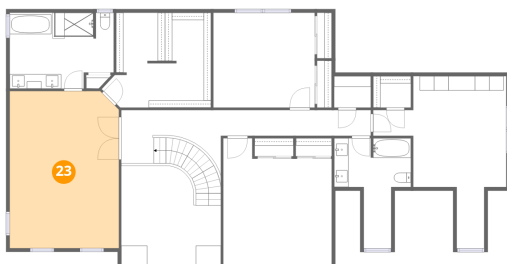

23 Floor 3 - Primary Bedroom

Dimensions: 15'0" x 21'8"
Area: 323 sq. ft
Counted as living area: Yes

Heated: Yes
Finished: Yes
Enclosed: Yes
Contiguous: Yes
Permitted: Yes
Wet space: No
Addition: No
Conversion: No