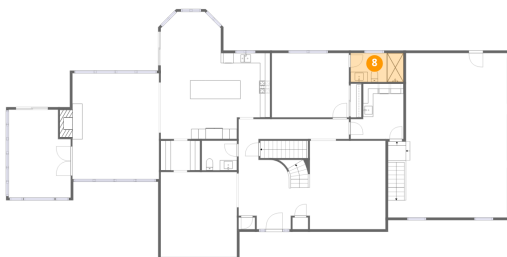

8 Floor 2 - Bath

Dimensions: 10'5" x 5'9"
Area: 60 sq. ft
Counted as living area: Yes

Heated: Yes
Finished: Yes
Enclosed: Yes
Contiguous: Yes
Permitted: Yes
Wet space: Yes
Addition: No
Conversion: No