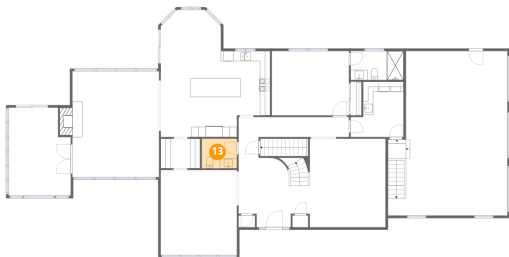

13 Floor 2 - Bath

Dimensions: 6'11" x 5'10"
Area: 41 sq. ft
Counted as living area: Yes

Heated: Yes
Finished: Yes
Enclosed: Yes
Contiguous: Yes
Permitted: Yes
Wet space: Yes
Addition: No
Conversion: No