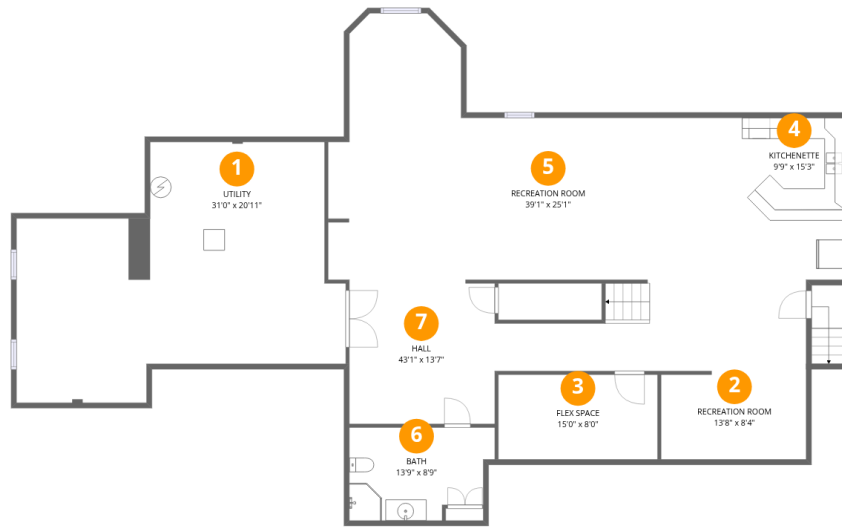

Home data report

17 Spencer Drive, Morris Township, Morristown, Morris County, New Jersey, United States, 07960

Room dimensions

Floor 1 Below grade

Total:1649sqft

Excluded: 602sqft

#		Dimensions	sqft	Counted as living area
1	Utility	31'0" x 20'11"	578 sq. ft	No
2	Recreation Room	13'8" x 8'4"	113 sq. ft	Yes
3	Flex Space	15'0" x 8'0"	120 sq. ft	Yes
4	Kitchenette	9'9" x 15'3"	149 sq. ft	Yes
5	Recreation Room	39'1" x 25'1"	689 sq. ft	Yes
6	Bath	13'9" x 8'9"	109 sq. ft	Yes
7	Hall	43'1" x 13'7"	394 sq. ft	Yes