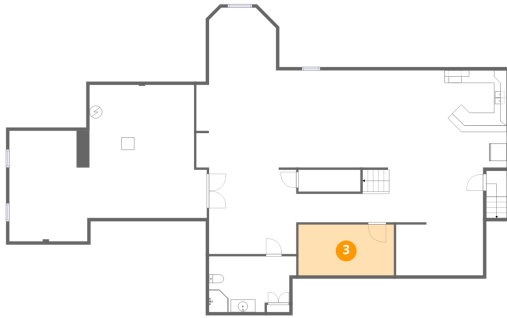

17 Spencer Drive, Morris Township, Morristown, Morris County,
New Jersey, United States, 07960

3 Floor 1 - Flex Space

Dimensions: 15'0" x 8'0"
Area: 120 sq. ft
Counted as living area: Yes

Heated: Yes
Finished: Yes
Enclosed: Yes
Contiguous: Yes
Permitted: Yes
Wet space: No
Addition: No
Conversion: No