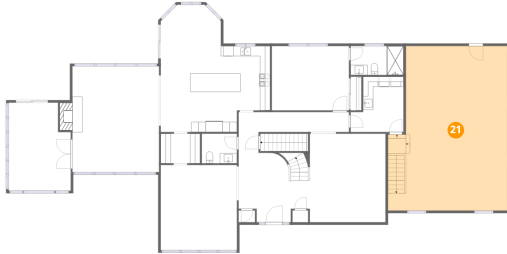

17 Spencer Drive, Morris Township, Morristown, Morris County,
New Jersey, United States, 07960

21 Floor 2 - Garage

Dimensions: 23'7" x 32'6"
Area: 704 sq. ft
Counted as living area: No

Heated: No
Finished: No
Enclosed: Yes
Contiguous: Yes
Permitted: Yes
Wet space: No
Addition: No
Conversion: No