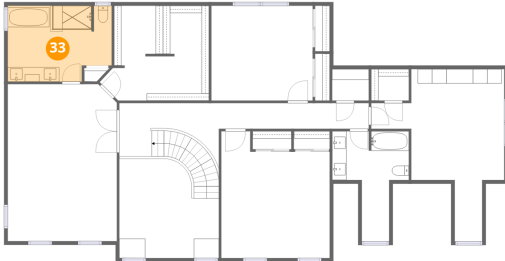

**17 Spencer Drive, Morris Township, Morristown, Morris County,
New Jersey, United States, 07960**

33 Floor 3 - Primary Bath

Dimensions: 14'3" x 10'6"
Area: 140 sq. ft
Counted as living area: Yes

Heated: Yes
Finished: Yes
Enclosed: Yes
Contiguous: Yes
Permitted: Yes
Wet space: Yes
Addition: No
Conversion: No