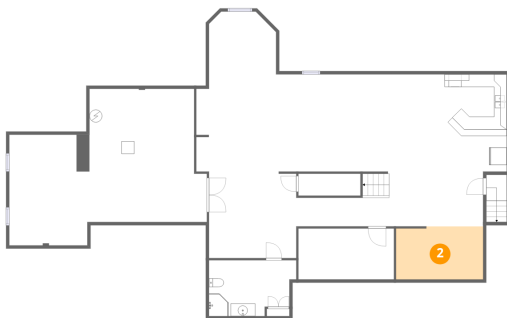

2 Floor 1 - Recreation Room

Dimensions: 13'8" x 8'4"
Area: 113 sq. ft
Counted as living area: Yes

Heated: Yes
Finished: Yes
Enclosed: Yes
Contiguous: Yes
Permitted: Yes
Wet space: No
Addition: No
Conversion: No