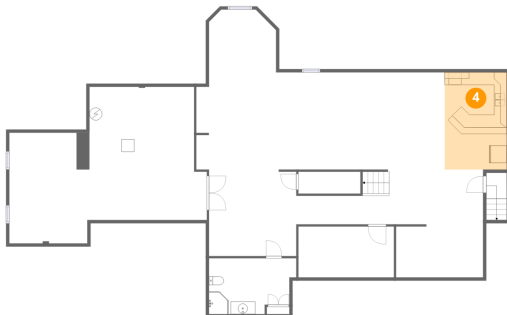

4 Floor 1 - Kitchenette

Dimensions: 9'9" x 15'3"
Area: 149 sq. ft
Counted as living area: Yes

Heated: Yes
Finished: Yes
Enclosed: Yes
Contiguous: Yes
Permitted: Yes
Wet space: No
Addition: No
Conversion: No