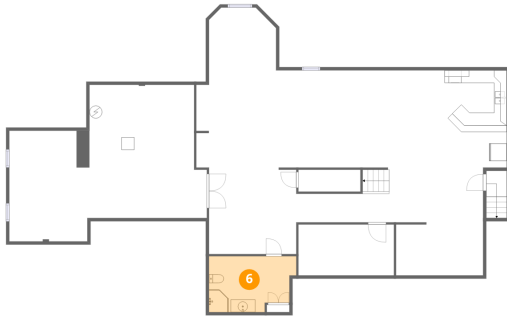

17 Spencer Drive, Morris Township, Morristown, Morris County,
New Jersey, United States, 07960

6 Floor 1 - Bath

Dimensions: 13'9" x 8'9"
Area: 109 sq. ft
Counted as living area: Yes

Heated: Yes
Finished: Yes
Enclosed: Yes
Contiguous: Yes
Permitted: Yes
Wet space: Yes
Addition: No
Conversion: No