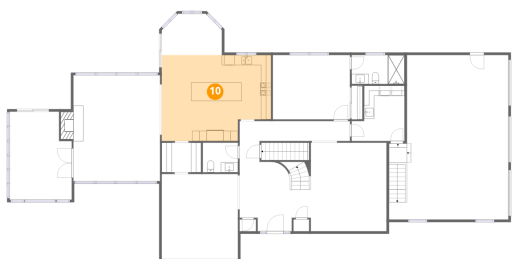

10 Floor 2 - Kitchen

Dimensions: 21'7" x 16'11"
Area: 339 sq. ft
Counted as living area: Yes

Heated: Yes
Finished: Yes
Enclosed: Yes
Contiguous: Yes
Permitted: Yes
Wet space: No
Addition: No
Conversion: No