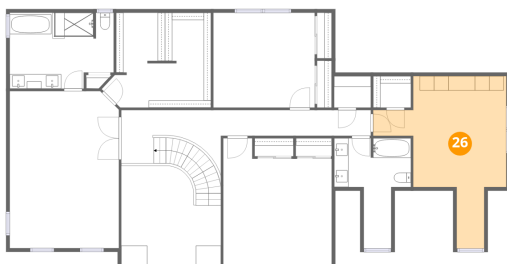

26 Floor 3 - Bedroom/Office

Dimensions: 18'4" x 23'9"
Area: 248 sq. ft
Counted as living area: Yes

Heated: Yes
Finished: Yes
Enclosed: Yes
Contiguous: Yes
Permitted: Yes
Wet space: No
Addition: No
Conversion: No