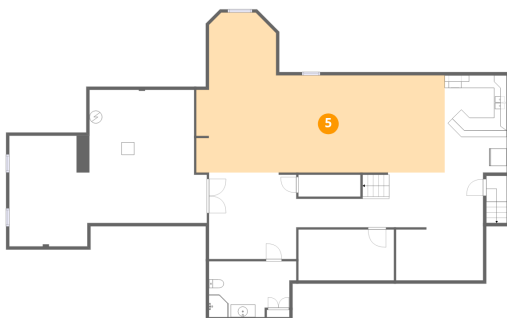

5 Floor 1 - Recreation Room

Dimensions: 39'1" x 25'1"
Area: 689 sq. ft
Counted as living area: Yes

Heated: Yes
Finished: Yes
Enclosed: Yes
Contiguous: Yes
Permitted: Yes
Wet space: No
Addition: No
Conversion: No