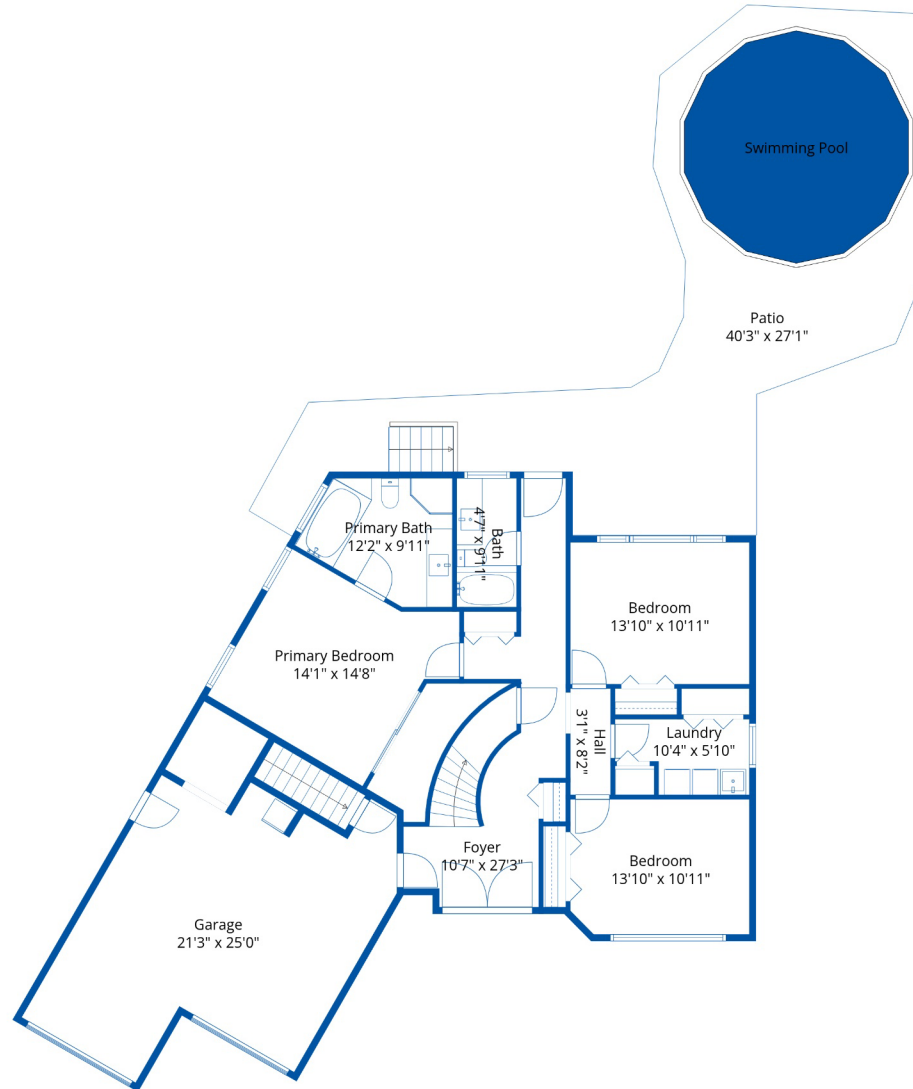

## Estimated Areas:

Lower Floor: 1813 (528 sq. ft unfinished)

Below Main: 1144 sq. ft

Main Floor: 1423 sq. ft

**Total: 4380 Sq. Ft (528 Sq. Ft Unfinished)**