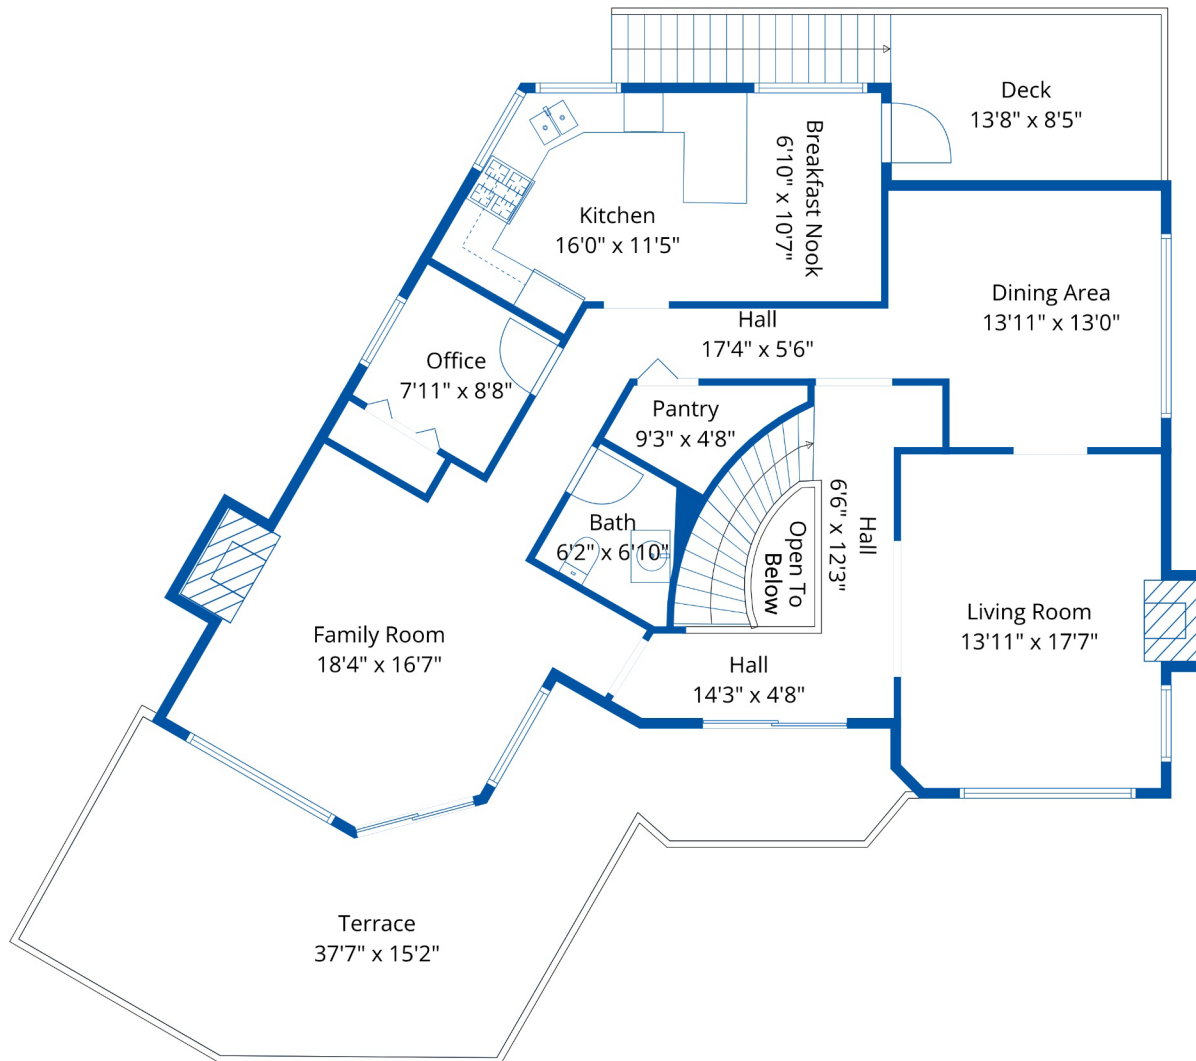

## Estimated Areas:

Lower Floor: 1813 (528 sq. ft unfinished)

Below Main: 1144 sq. ft

Main Floor: 1423 sq. ft

**Total: 4380 Sq. Ft (528 Sq. Ft Unfinished)**

## Estimated Areas:

Lower Floor: 1813 (528 sq. ft unfinished)

Below Main: 1144 sq. ft

Main Floor: 1423 sq. ft

**Total: 4380 Sq. Ft (528 Sq. Ft Unfinished)**

E&O Insured. For advertising purposes only. Not intended for architectural or construction use. Floorplan and measurements are approximate within +/- 2% tolerance.