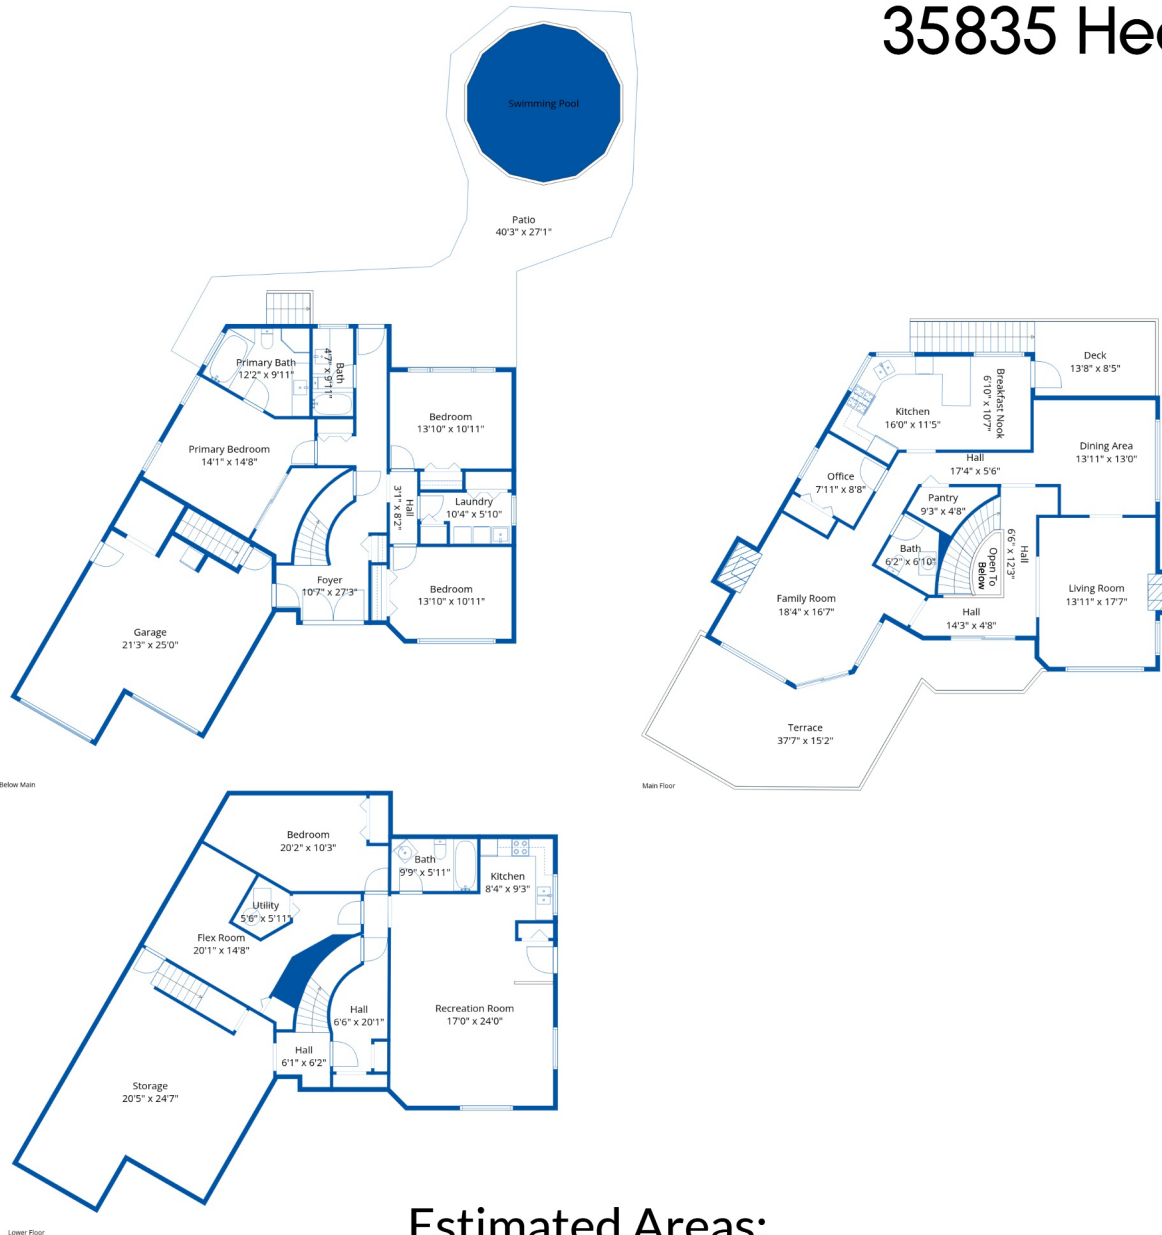

## Estimated Areas:

Lower Floor: 1813 (528 sq. ft unfinished)

Below Main: 1144 sq. ft

Main Floor: 1423 sq. ft

**Total: 4380 Sq. Ft (528 Sq. Ft Unfinished)**

## Estimated Areas:

Lower Floor: 1813 (528 sq. ft unfinished)

Below Main: 1144 sq. ft

Main Floor: 1423 sq. ft

**Total: 4380 Sq. Ft (528 Sq. Ft Unfinished)**

E&O Insured. For advertising purposes only. Not intended for architectural or construction use. Floorplan and measurements are approximate within +/- 2% tolerance.