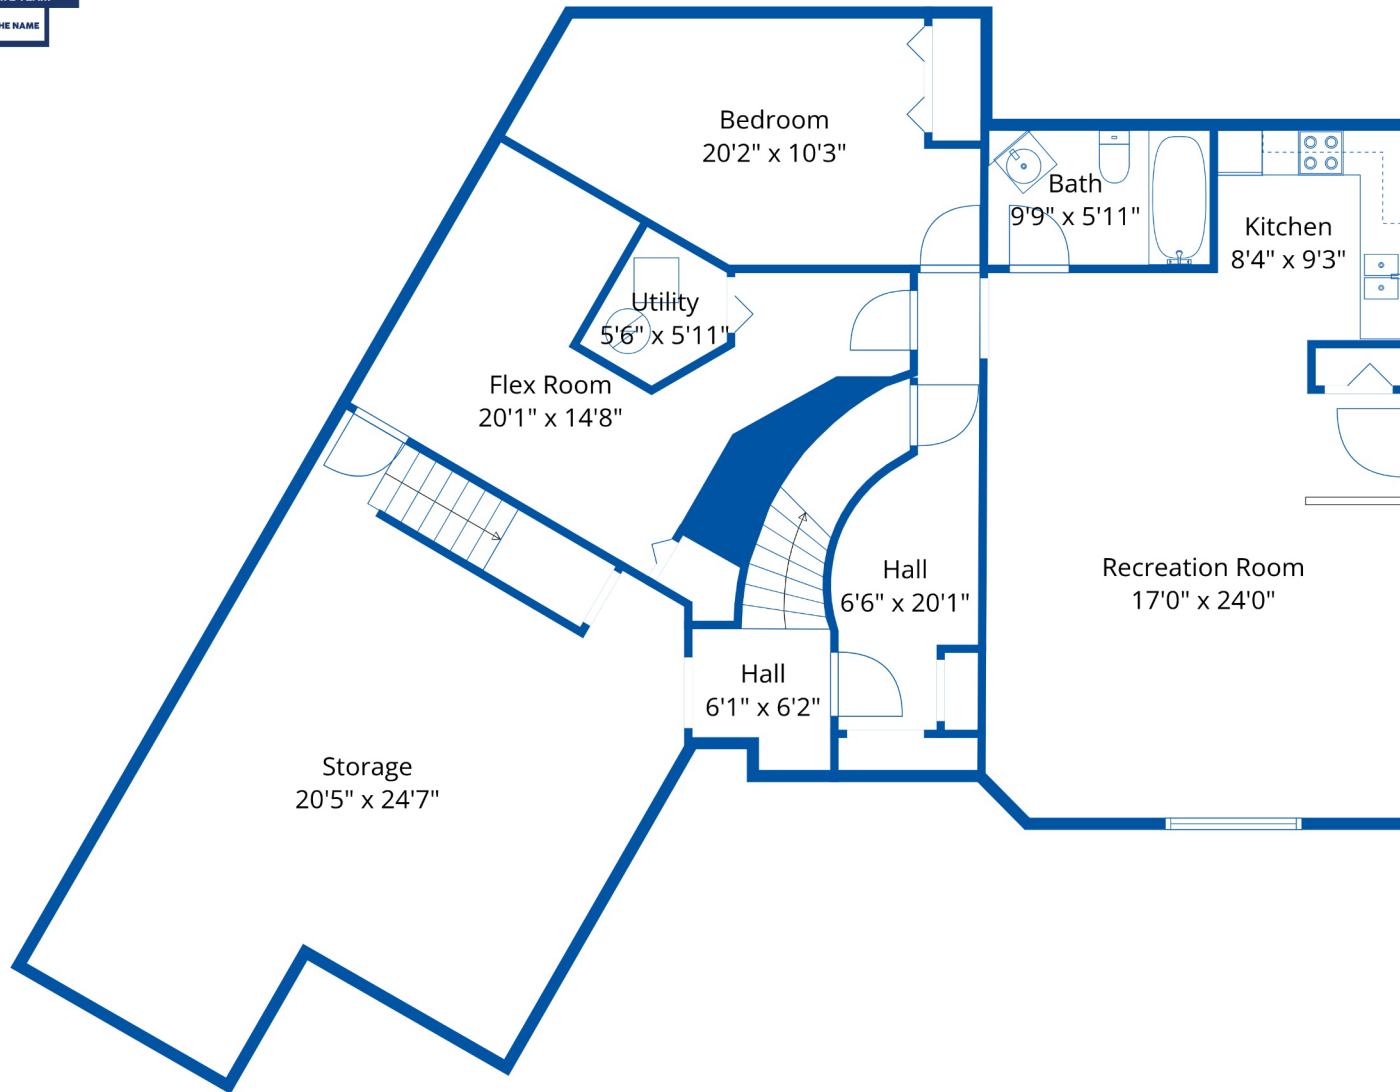

## Estimated Areas:

Lower Floor: 1813 (528 sq. ft unfinished)

Below Main: 1144 sq. ft

Main Floor: 1423 sq. ft

**Total: 4380 Sq. Ft (528 Sq. Ft Unfinished)**

## Estimated Areas:

Lower Floor: 1813 (528 sq. ft unfinished)

Below Main: 1144 sq. ft

Main Floor: 1423 sq. ft

**Total: 4380 Sq. Ft (528 Sq. Ft Unfinished)**

E&O Insured. For advertising purposes only. Not intended for architectural or construction use. Floorplan and measurements are approximate within +/- 2% tolerance.