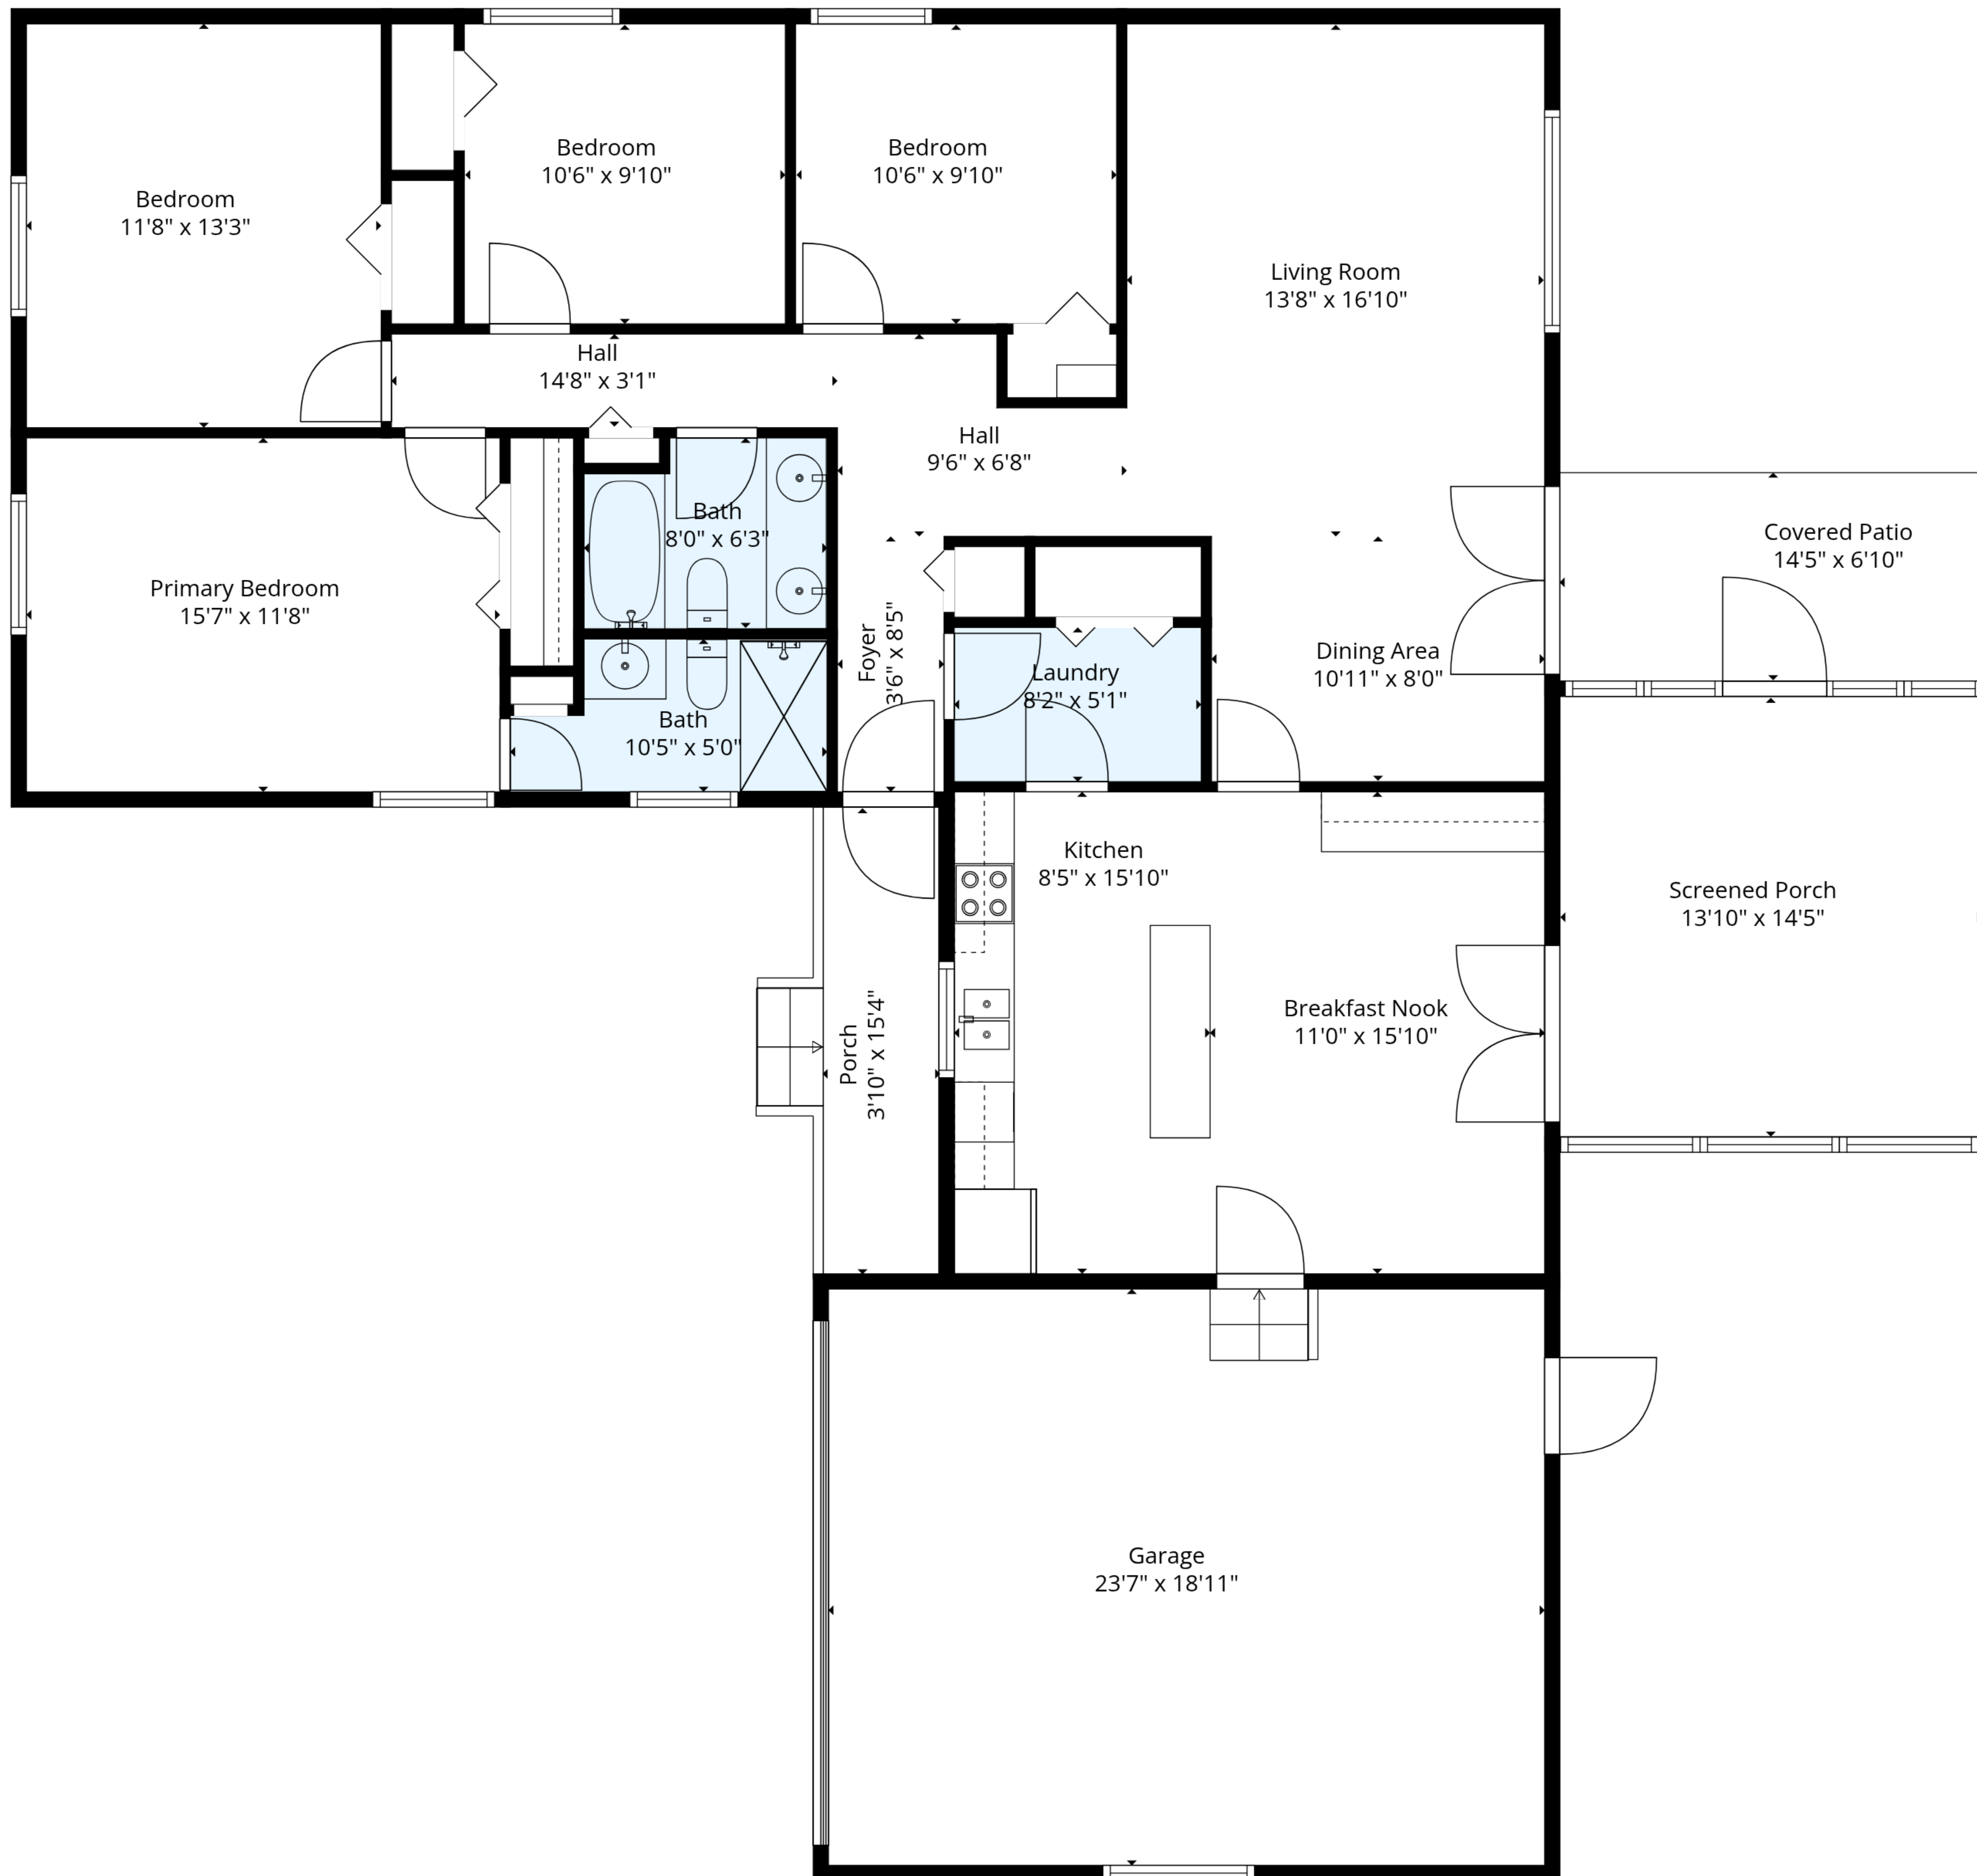

TOTAL: 2015 sq. ft

1st floor: 2015 sq. ft

EXCLUDED AREAS: SCREENED PORCH: 201 sq. ft, PORCH: 67 sq. ft, COVERED PATIO: 99 sq. ft,

WALLS: 147 sq. ft

TOTAL: 2015 sq. ft

1st floor: 2015 sq. ft

EXCLUDED AREAS: SCREENED PORCH: 201 sq. ft, PORCH: 67 sq. ft, COVERED PATIO: 99 sq. ft,

WALLS: 147 sq. ft