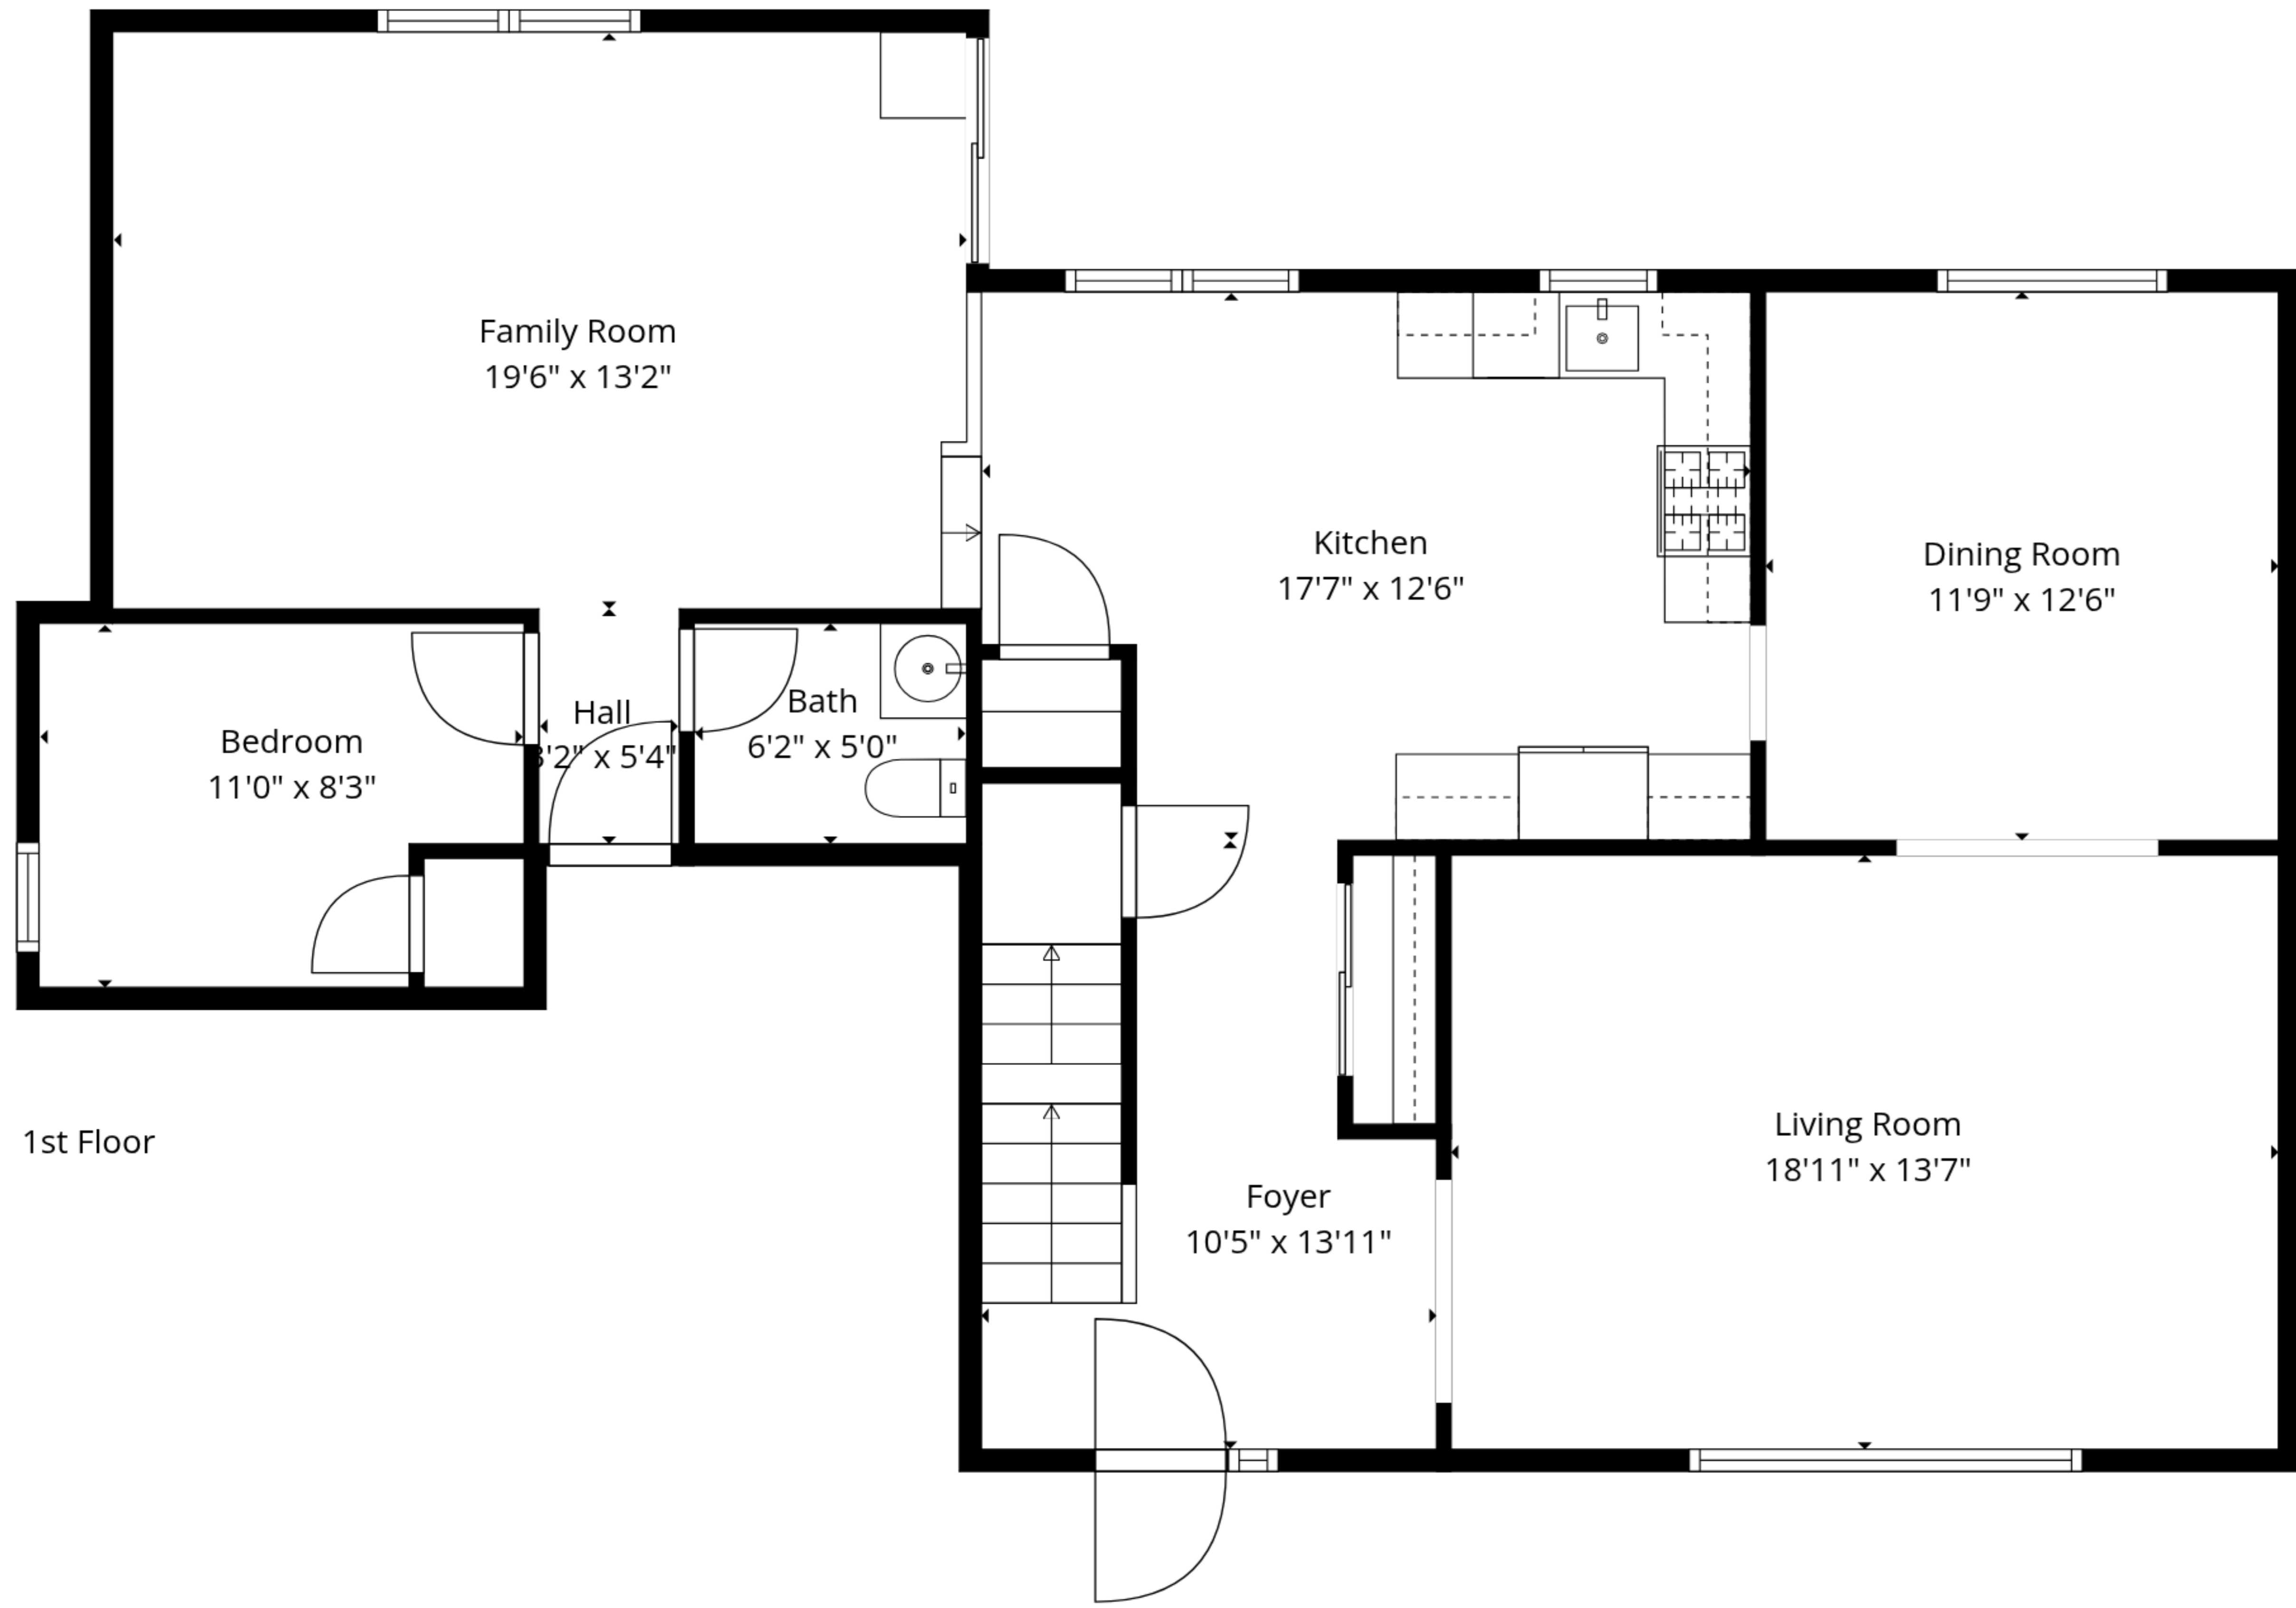

Utility
17'5" x 20'5"

Recreation Room
28'9" x 23'10"

Sizes And Dimensions Are Approximate And For Reference Only. Actual May Vary.

Sizes And Dimensions Are Approximate And For Reference Only. Actual May Vary.