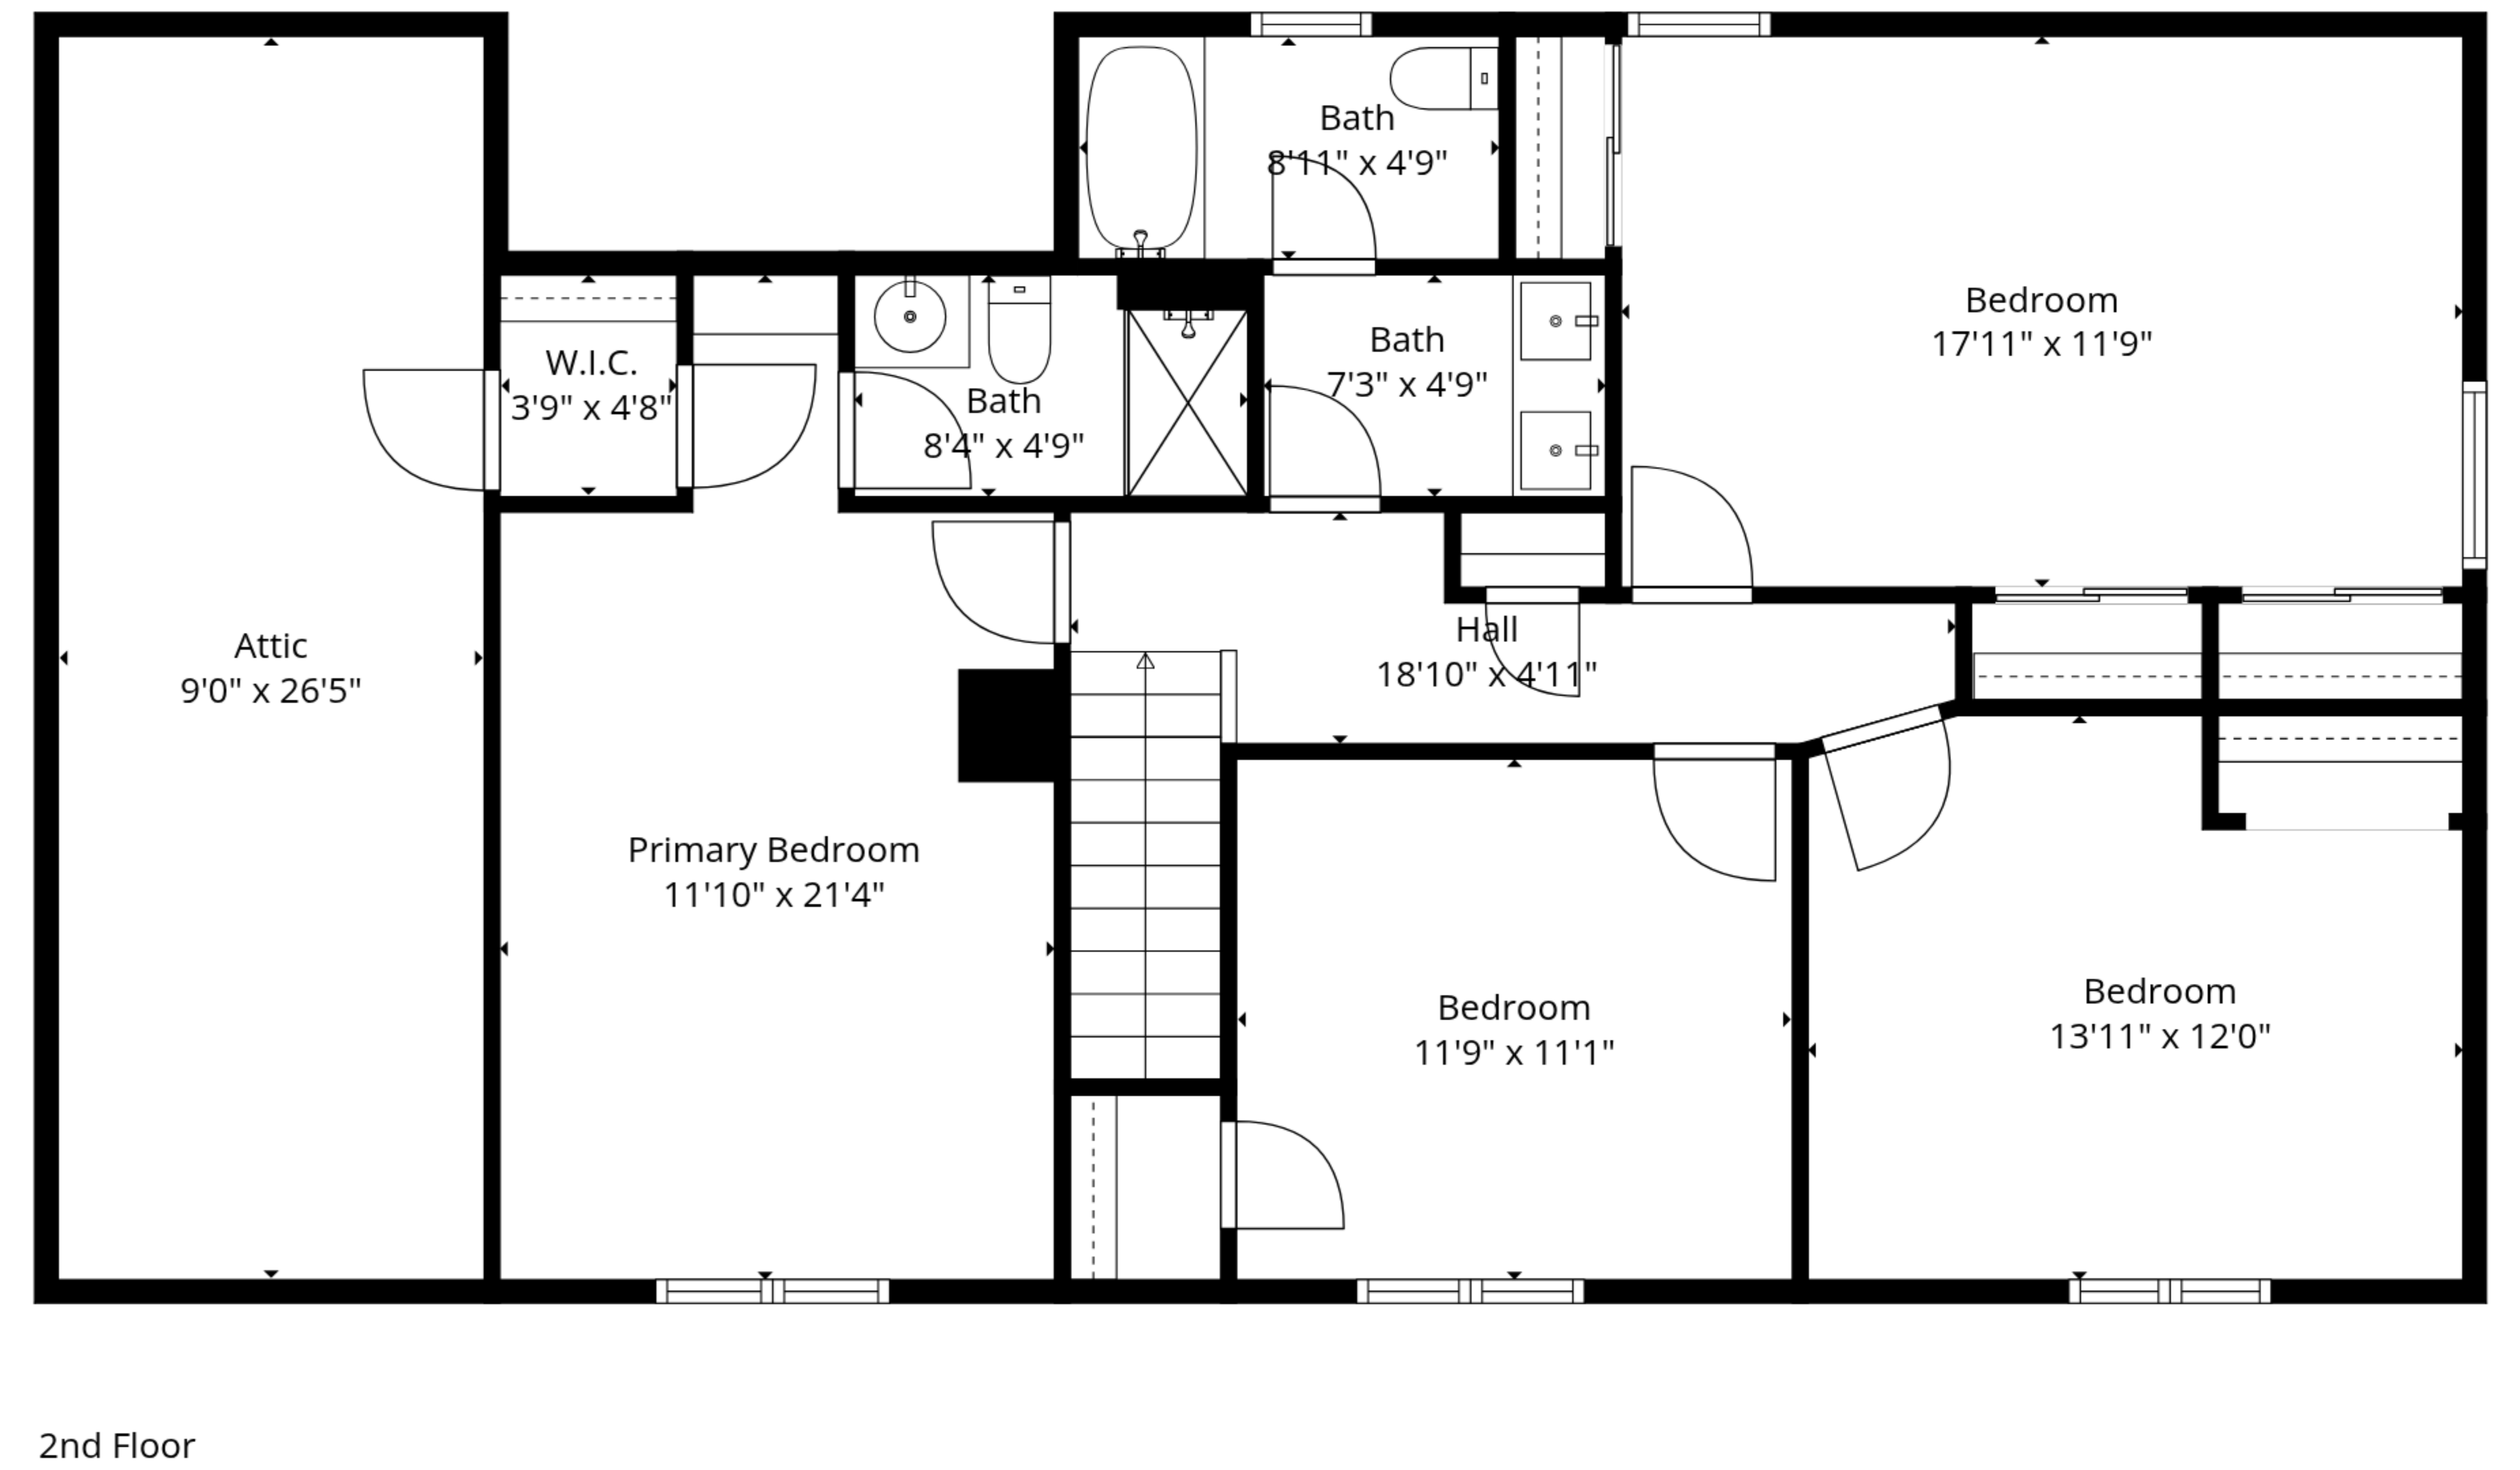

Utility
17'5" x 20'5"

Recreation Room
28'9" x 23'10"

Sizes And Dimensions Are Approximate And For Reference Only. Actual May Vary.

Sizes And Dimensions Are Approximate And For Reference Only. Actual May Vary.