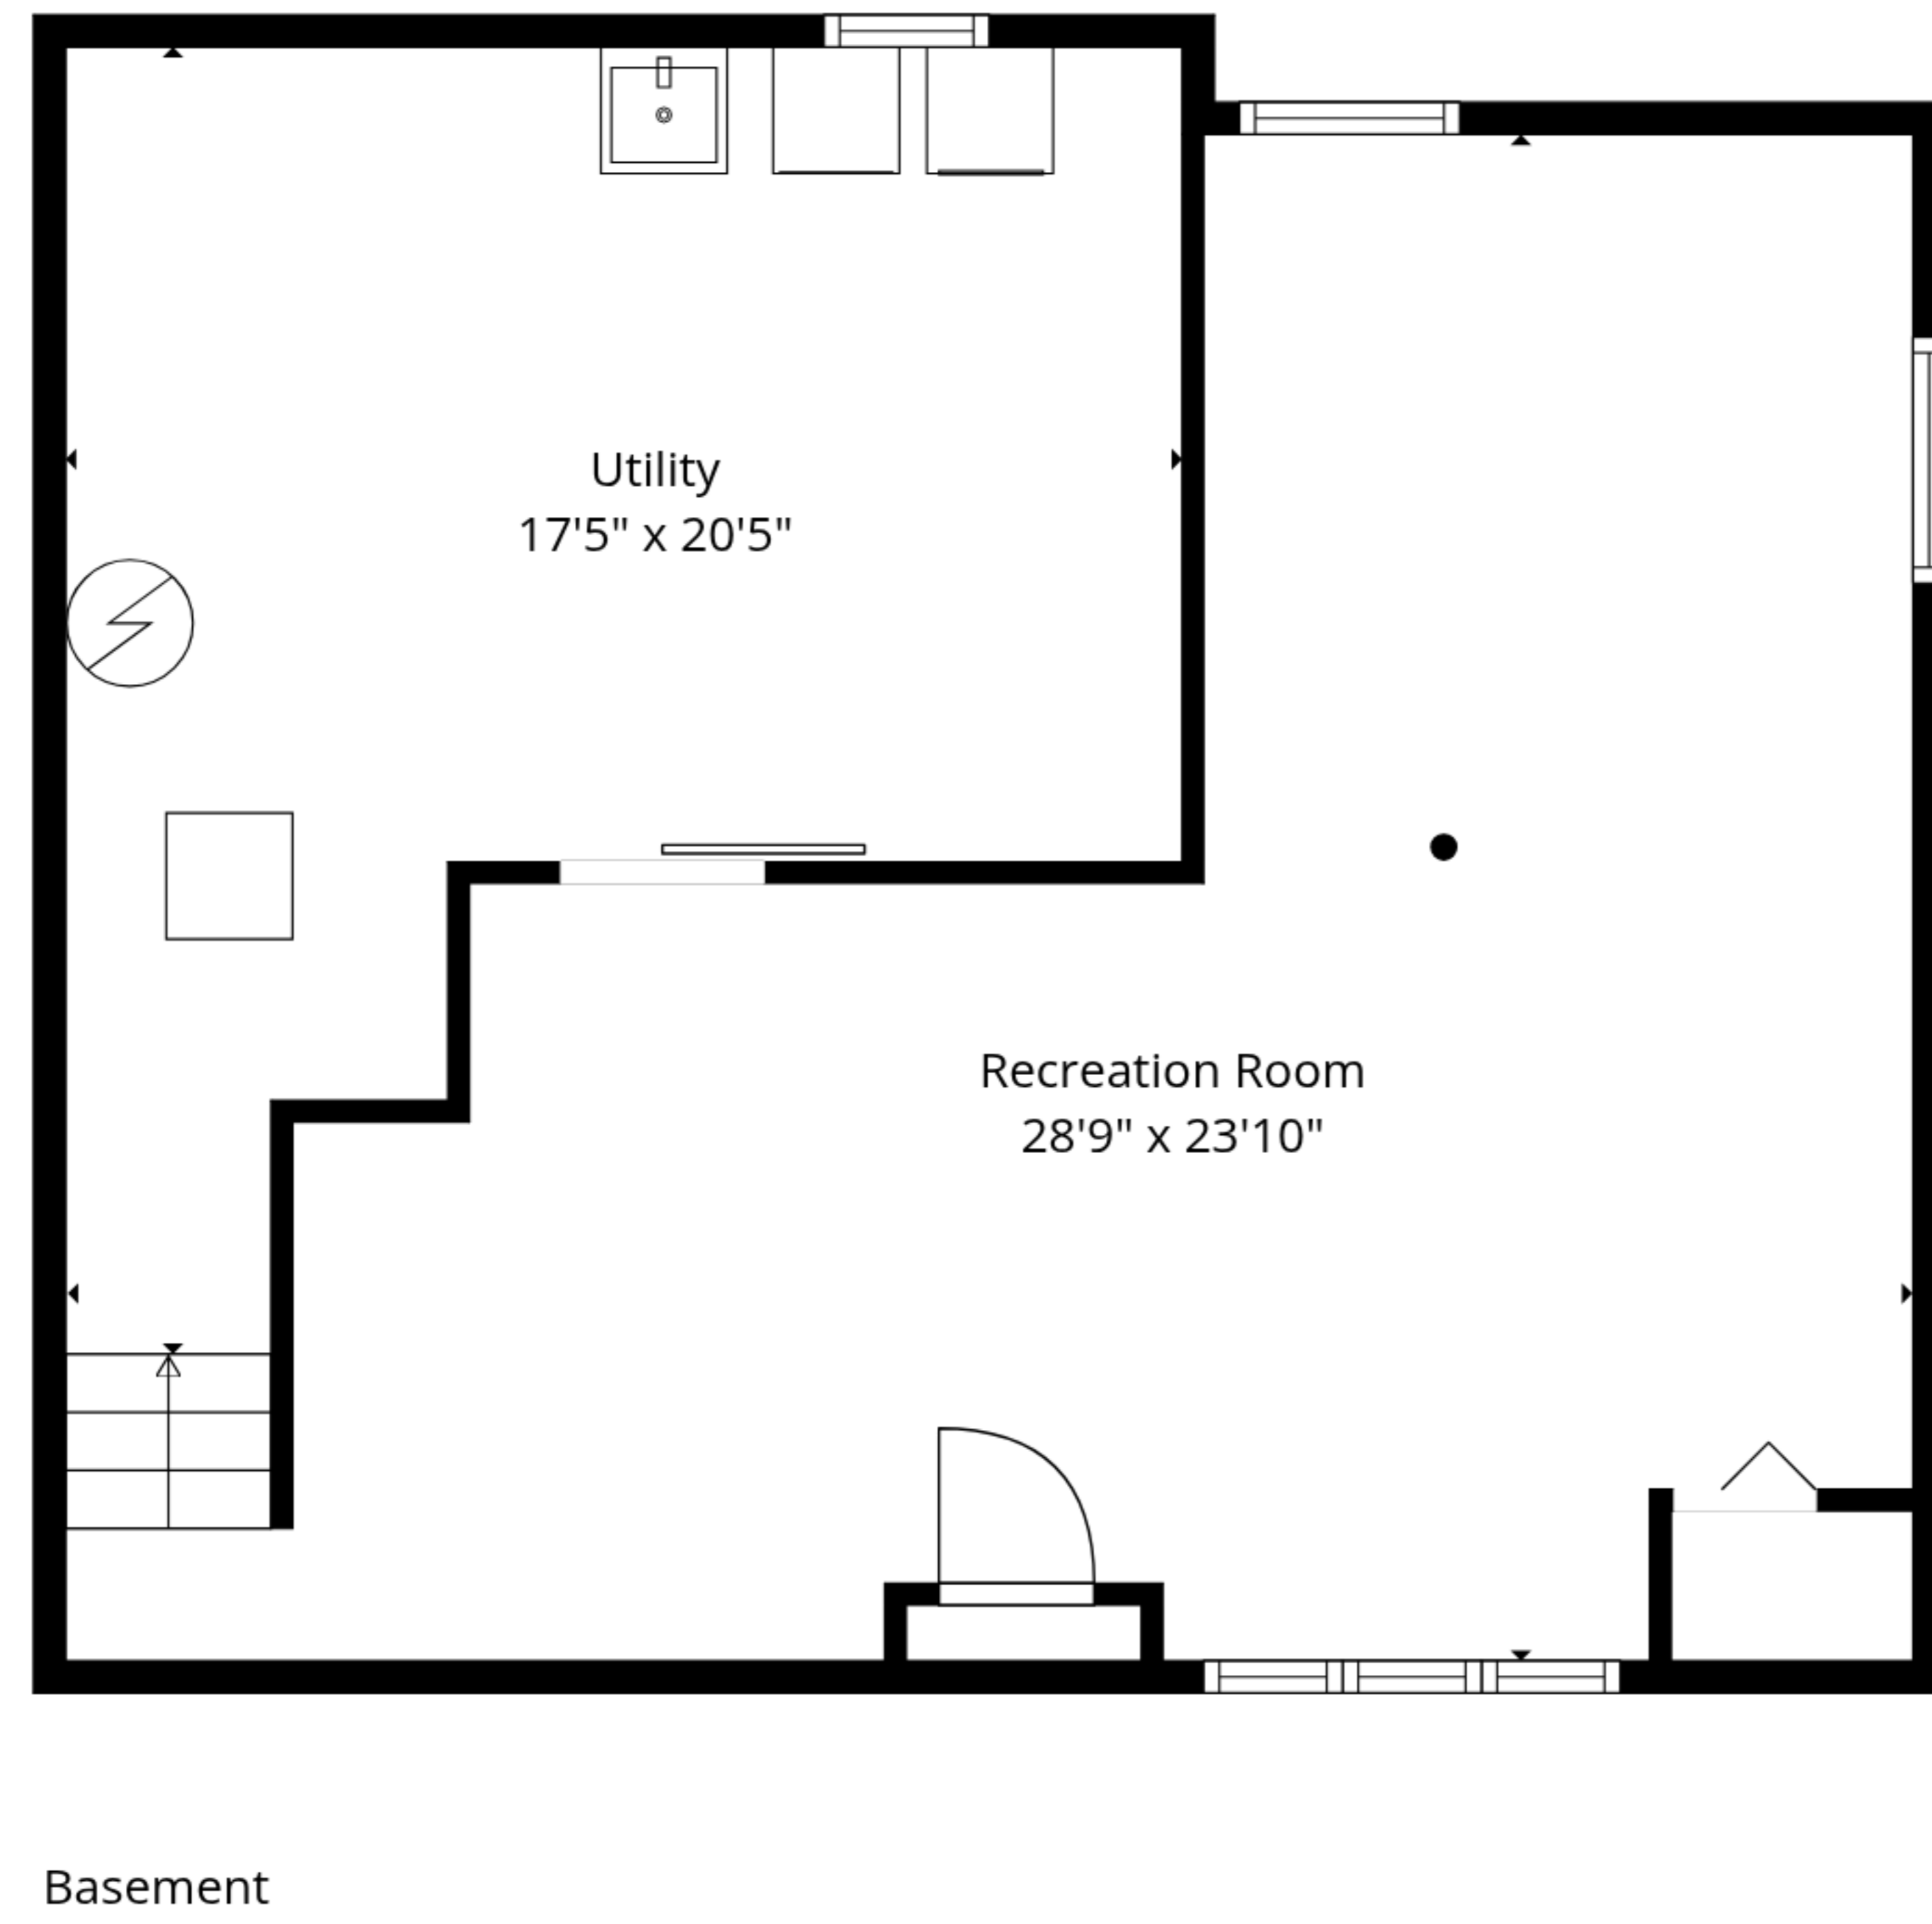

Utility
17'5" x 20'5"

Recreation Room
28'9" x 23'10"

Sizes And Dimensions Are Approximate And For Reference Only. Actual May Vary.

Sizes And Dimensions Are Approximate And For Reference Only. Actual May Vary.