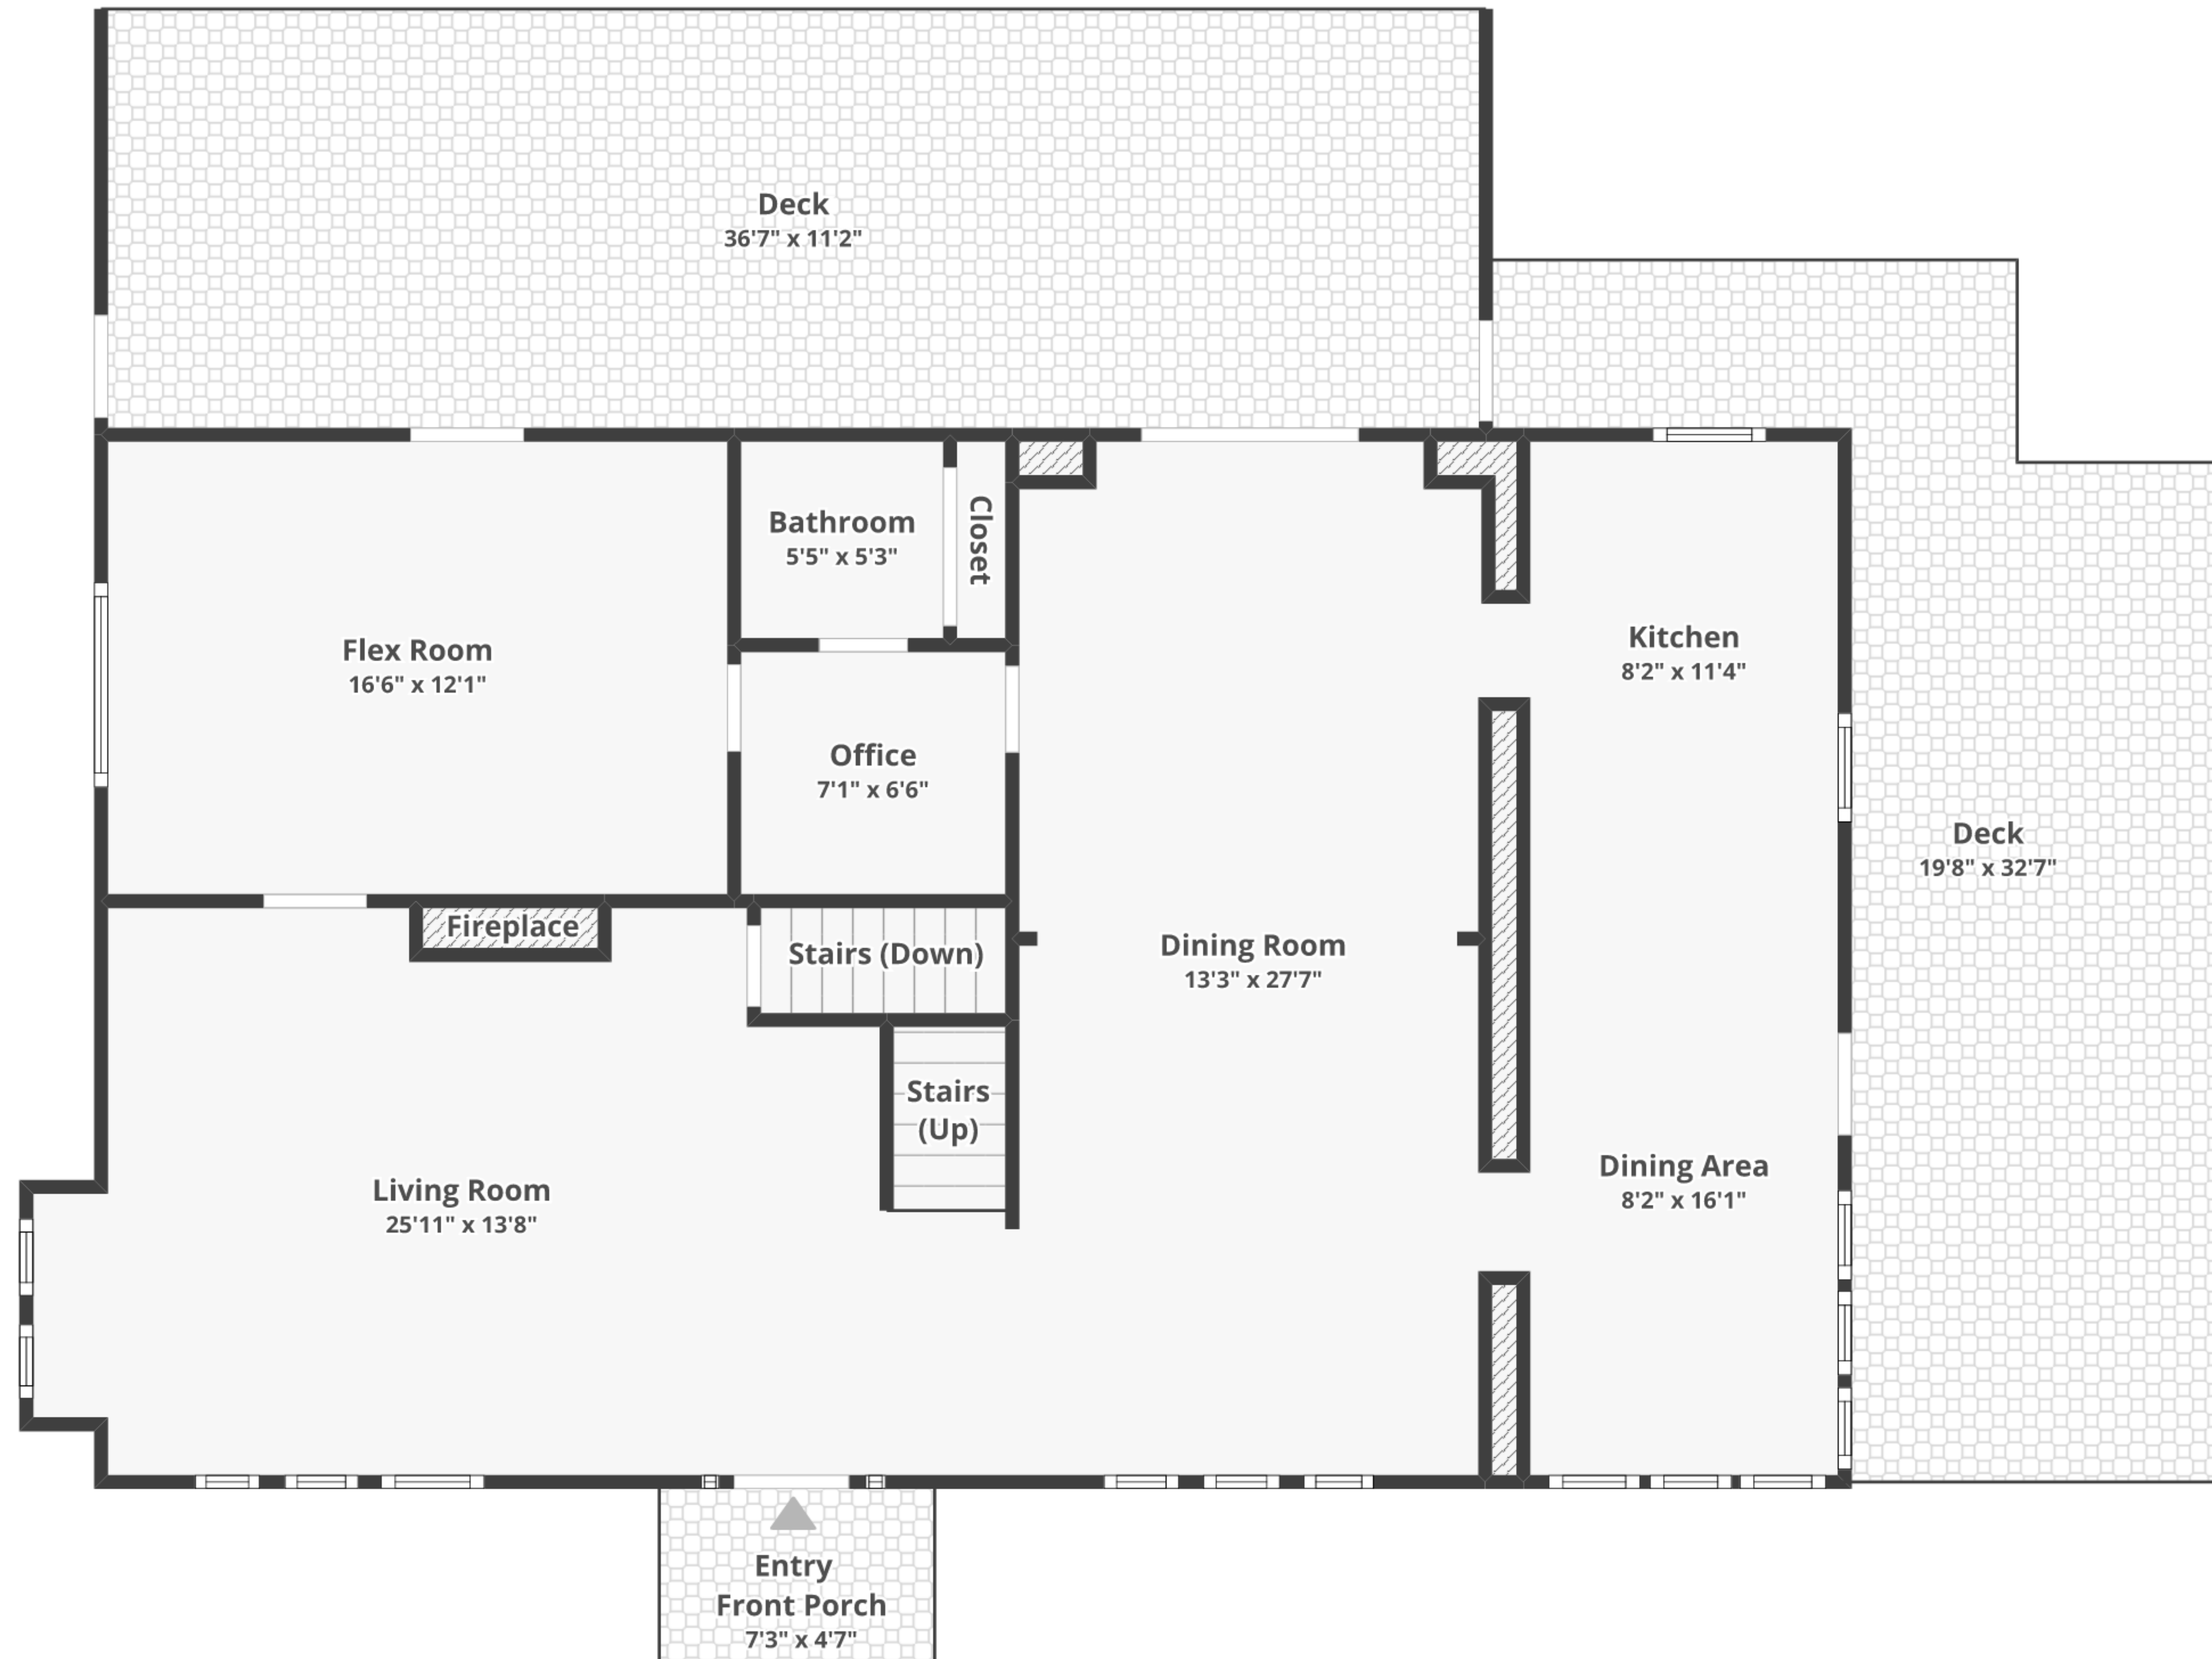

# 197 Dock St, Schuylkill Haven, PA 17972

Total finished area: ~2,636.83 sq. ft.

Total unfinished area: ~21.04 sq. ft.

## Floor 1

Finished area: ~1,205.78 sq. ft.

Unfinished area: ~21.04 sq. ft.