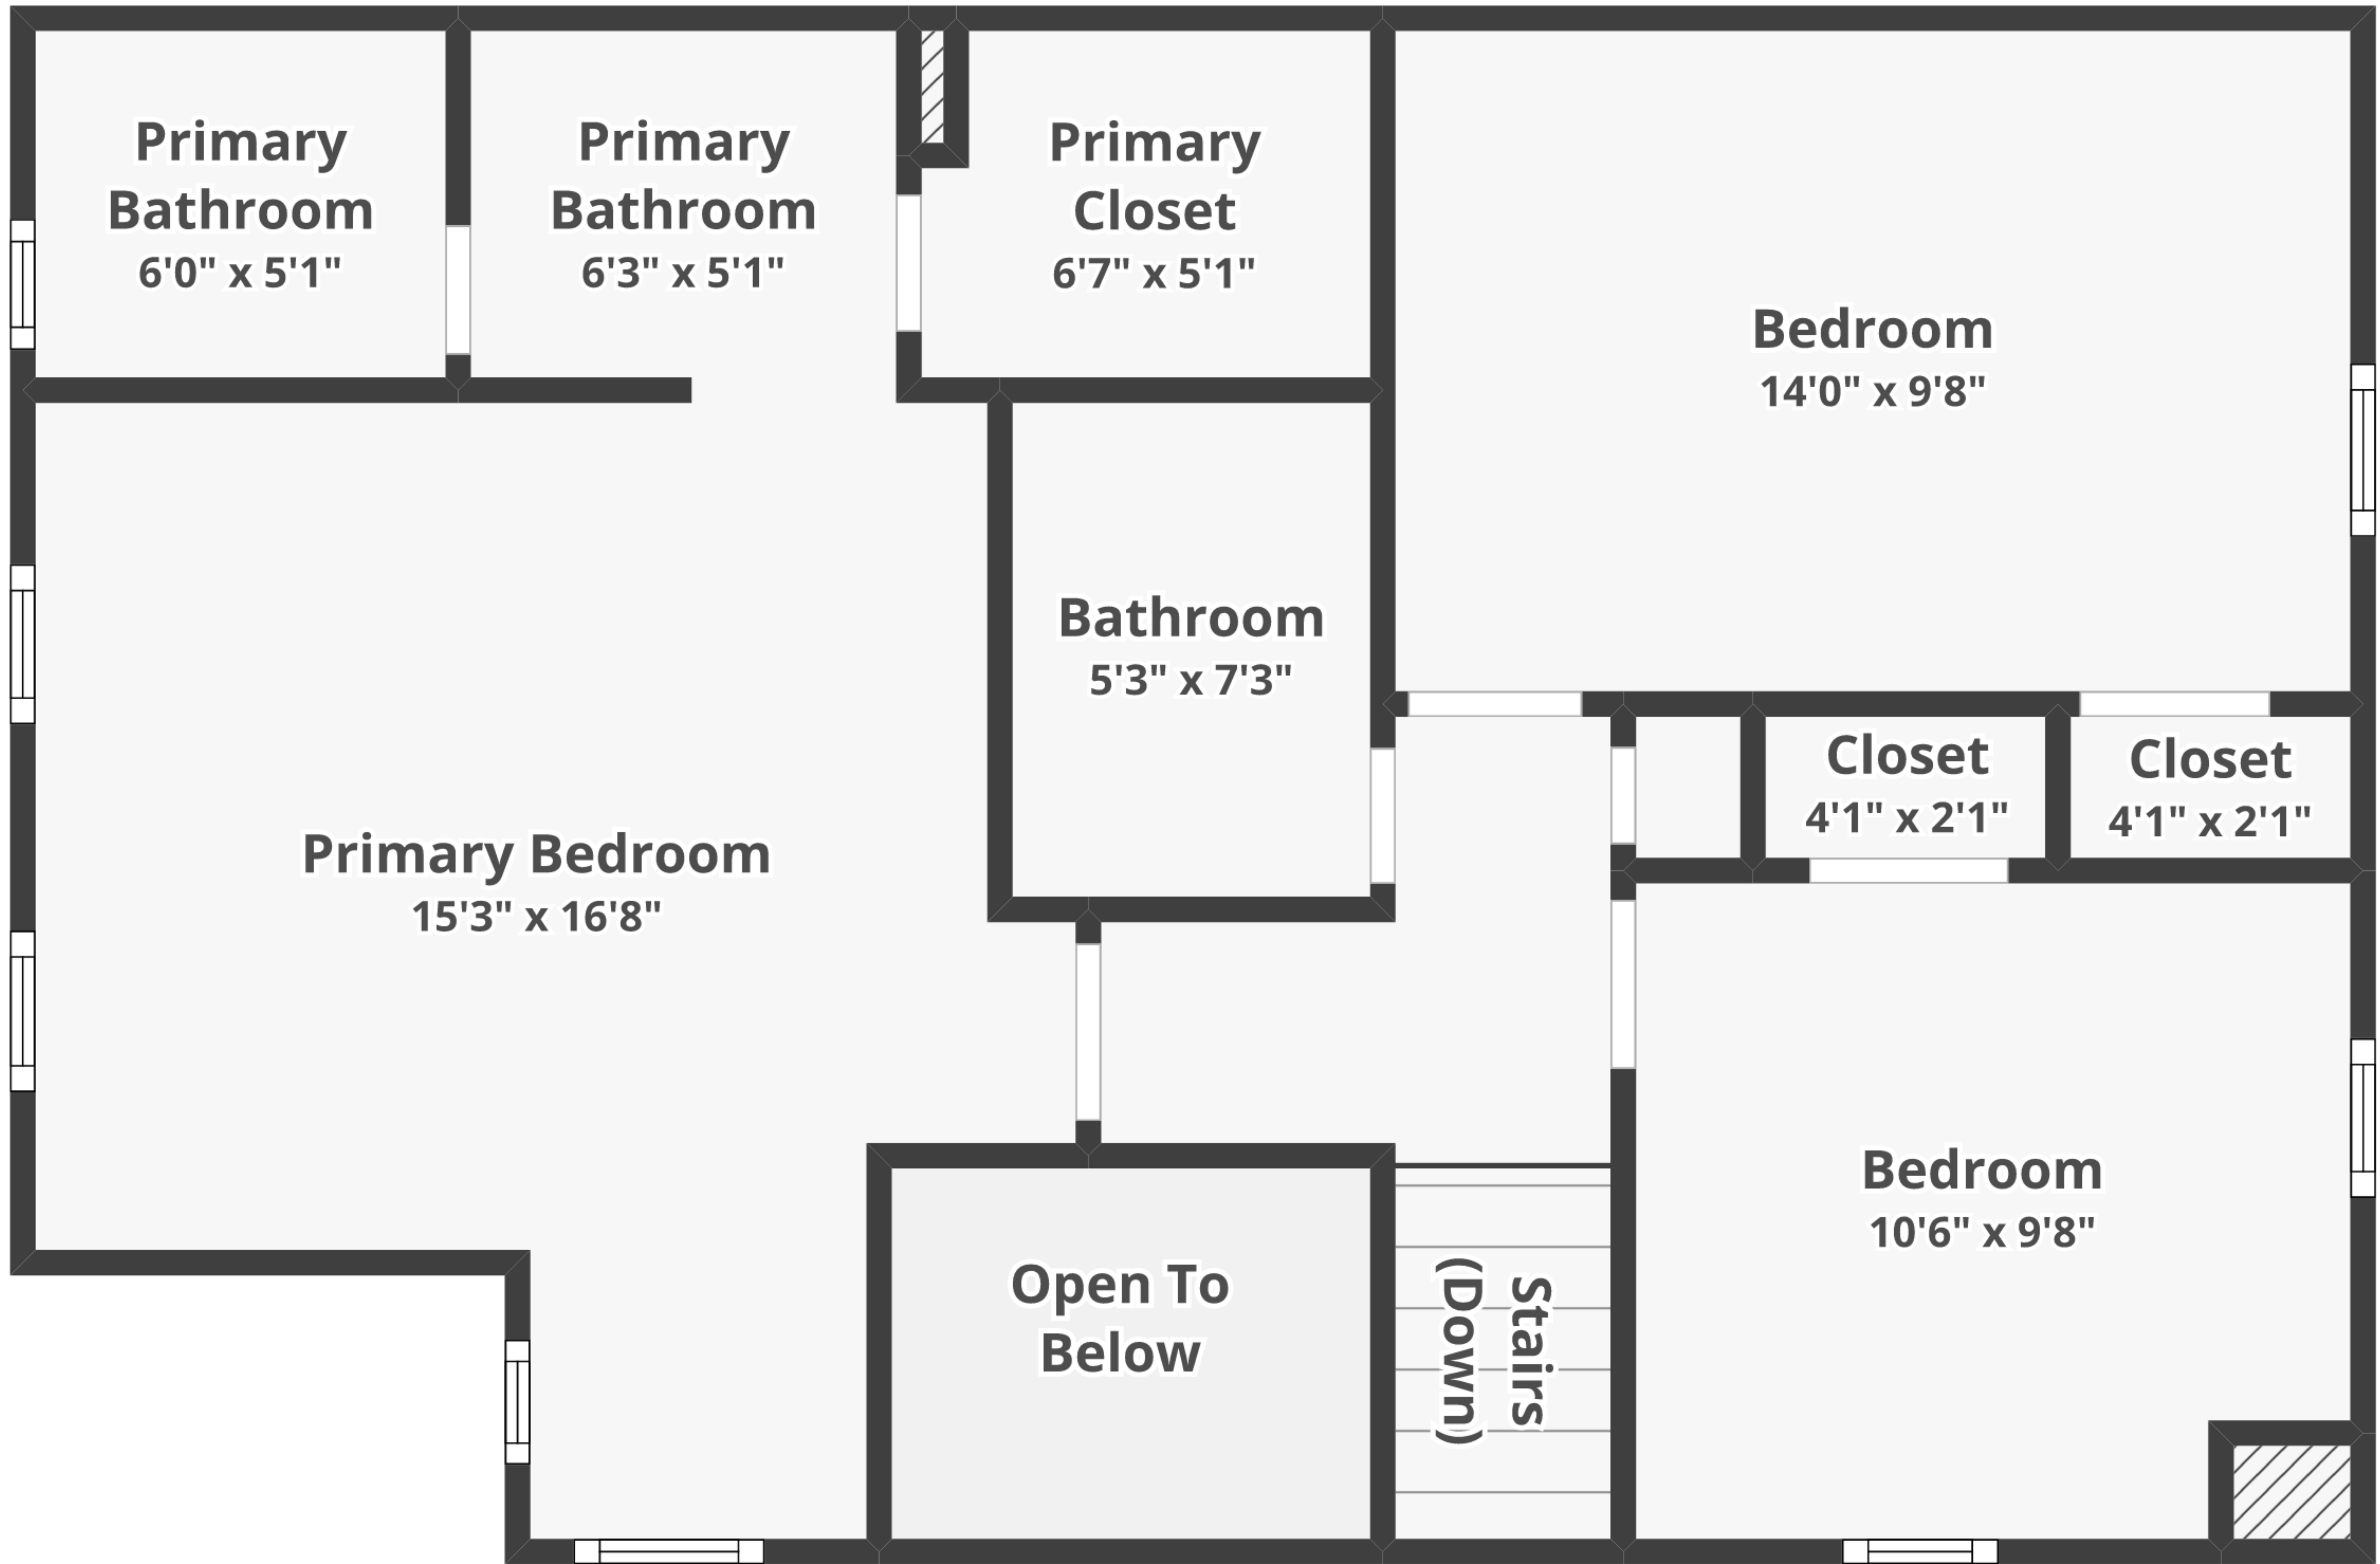

**11980 Sentinel Point Ct, Reston, VA 20191**

Total finished area: ~1,831.67 sq. ft.

Total unfinished area: ~122.1 sq. ft.

**Floor 2**

Finished area: ~634.7 sq. ft.

Unfinished area: ~2.87 sq. ft.