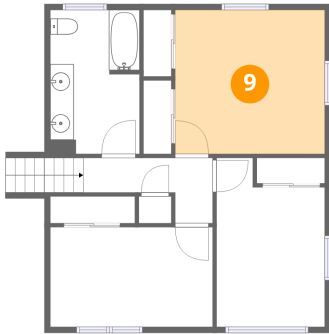

7 Floor 3 - Dining Area

Dimensions: 8'4" x 10'4"
Area: 86 sq. ft
Counted as living area: Yes

Heated: Yes
Finished: Yes
Enclosed: Yes
Contiguous: Yes
Permitted: Yes
Wet space: No
Addition: No
Conversion: No

8 Floor 3 - Family Room

Dimensions: 20'10" x 12'4"
Area: 257 sq. ft
Counted as living area: Yes

Heated: Yes
Finished: Yes
Enclosed: Yes
Contiguous: Yes
Permitted: Yes
Wet space: No
Addition: No
Conversion: No

3109 Longhorn Road, Castle Rock Farms, Cave Spring, Roanoke,
Roanoke County, Virginia, United States, 24018

9 Floor 4 - Primary Bedroom

Dimensions: 12'8" x 12'2"
Area: 155 sq. ft
Counted as living area: Yes