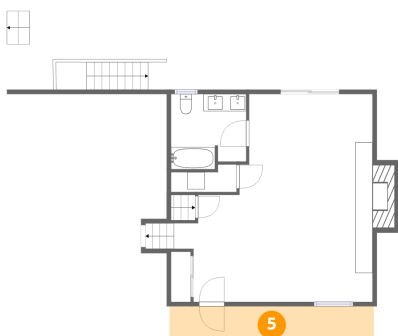

5 Floor 2 - Porch

Dimensions: 23'7" x 3'10"
Area: 91 sq. ft
Counted as living area: No

Heated: No
Finished: No
Enclosed: No
Contiguous: Yes
Permitted: Yes
Wet space: No
Addition: No
Conversion: No