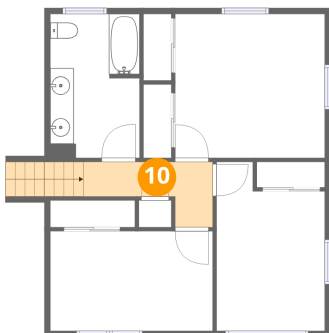

8 Floor 3 - Family Room

Dimensions: 20'10" x 12'4"
Area: 257 sq. ft
Counted as living area: Yes

Heated: Yes
Finished: Yes
Enclosed: Yes
Contiguous: Yes
Permitted: Yes
Wet space: No
Addition: No
Conversion: No

3109 Longhorn Road, Castle Rock Farms, Cave Spring, Roanoke,
Roanoke County, Virginia, United States, 24018

9 Floor 4 - Primary Bedroom

Dimensions: 12'8" x 12'2"
Area: 155 sq. ft
Counted as living area: Yes

Heated: Yes
Finished: Yes
Enclosed: Yes
Contiguous: Yes
Permitted: Yes
Wet space: No
Addition: No
Conversion: No

10 Floor 4 - Hall

Dimensions: 11'0" x 5'6"
Area: 60 sq. ft
Counted as living area: Yes

Heated: Yes
Finished: Yes
Enclosed: Yes
Contiguous: Yes
Permitted: Yes
Wet space: No
Addition: No
Conversion: No