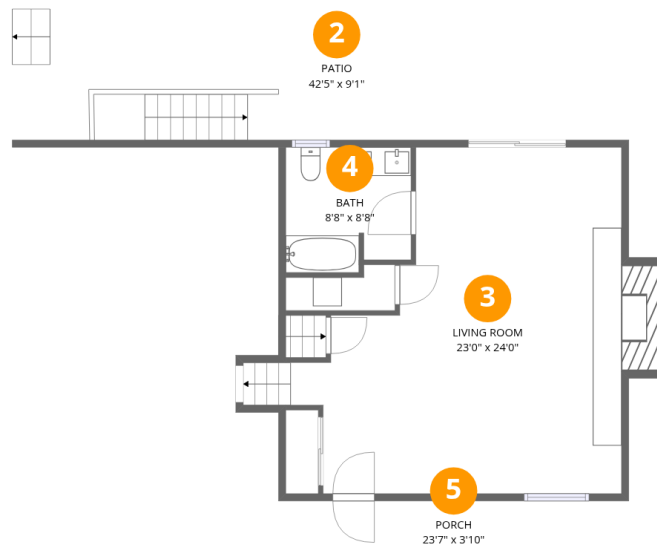

Room dimensions

Floor 1 Below grade

Total:0sqft

Excluded: 508sqft

#		Dimensions	sqft	Counted as living area
1	Basement	20'10" x 24'0"	508 sq. ft	No

Home data report

3109 Longhorn Road, Castle Rock Farms, Cave Spring, Roanoke,
Roanoke County, Virginia, United States, 24018

Room dimensions

Floor 2

Total:572sqft

Excluded: 492sqft

#		Dimensions	sqft	Counted as living area
2	Patio	42'5" x 9'1"	380 sq. ft	No
3	Living Room	23'0" x 24'0"	459 sq. ft	Yes
4	Bath	8'8" x 8'8"	72 sq. ft	Yes
5	Porch	23'7" x 3'10"	91 sq. ft	No

Home data report

3109 Longhorn Road, Castle Rock Farms, Cave Spring, Roanoke, Roanoke County, Virginia, United States, 24018

Room dimensions

Floor 3

Total:480sqft Excluded: 15sqft

#		Dimensions	sqft	Counted as living area
6	Kitchen	12'7" x 10'8"	131 sq. ft	Yes
7	Dining Area	8'4" x 10'4"	86 sq. ft	Yes
8	Family Room	20'10" x 12'4"	257 sq. ft	Yes