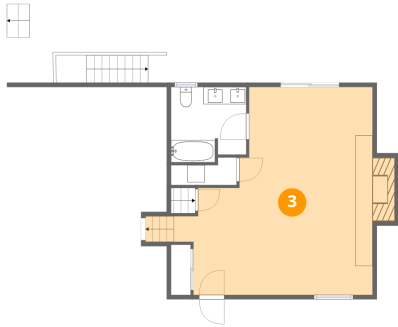

2 Floor 2 - Patio

Dimensions: 42'5" x 9'1"
Area: 380 sq. ft
Counted as living area: No

Heated: No
Finished: No
Enclosed: No
Contiguous: Yes
Permitted: Yes
Wet space: No
Addition: No
Conversion: No

3109 Longhorn Road, Castle Rock Farms, Cave Spring, Roanoke,
Roanoke County, Virginia, United States, 24018

3 Floor 2 - Living Room

Dimensions: 23'0" x 24'0"
Area: 459 sq. ft
Counted as living area: Yes

Heated: Yes
Finished: Yes
Enclosed: Yes
Contiguous: Yes
Permitted: Yes
Wet space: No
Addition: No
Conversion: No