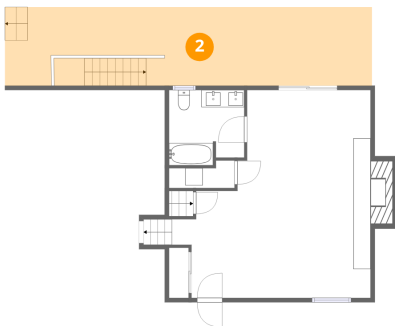

2 Floor 2 - Patio

Dimensions: 42'5" x 9'1"
Area: 380 sq. ft
Counted as living area: No

Heated: No
Finished: No
Enclosed: No
Contiguous: Yes
Permitted: Yes
Wet space: No
Addition: No
Conversion: No

3109 Longhorn Road, Castle Rock Farms, Cave Spring, Roanoke,
Roanoke County, Virginia, United States, 24018