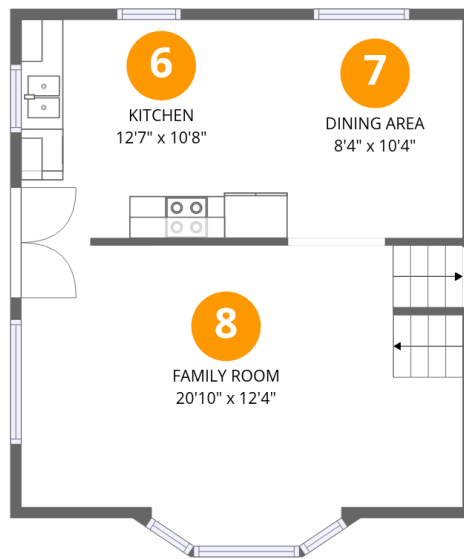

Room dimensions

Floor 2

Total:572sqft

Excluded: 492sqft

#		Dimensions	sqft	Counted as living area
2	Patio	42'5" x 9'1"	380 sq. ft	No
3	Living Room	23'0" x 24'0"	459 sq. ft	Yes
4	Bath	8'8" x 8'8"	72 sq. ft	Yes
5	Porch	23'7" x 3'10"	91 sq. ft	No

Home data report

3109 Longhorn Road, Castle Rock Farms, Cave Spring, Roanoke, Roanoke County, Virginia, United States, 24018

Room dimensions

Floor 3

Total:480sqft Excluded: 15sqft

#		Dimensions	sqft	Counted as living area
6	Kitchen	12'7" x 10'8"	131 sq. ft	Yes
7	Dining Area	8'4" x 10'4"	86 sq. ft	Yes
8	Family Room	20'10" x 12'4"	257 sq. ft	Yes

7 Floor 3 - Dining Area

Dimensions: 8'4" x 10'4"
Area: 86 sq. ft
Counted as living area: Yes

Heated: Yes
Finished: Yes
Enclosed: Yes
Contiguous: Yes
Permitted: Yes
Wet space: No
Addition: No
Conversion: No

12 Floor 4 - Bedroom

Dimensions: 9'2" x 14'4"
Area: 116 sq. ft
Counted as living area: Yes

Heated: Yes
Finished: Yes
Enclosed: Yes
Contiguous: Yes
Permitted: Yes
Wet space: No
Addition: No
Conversion: No