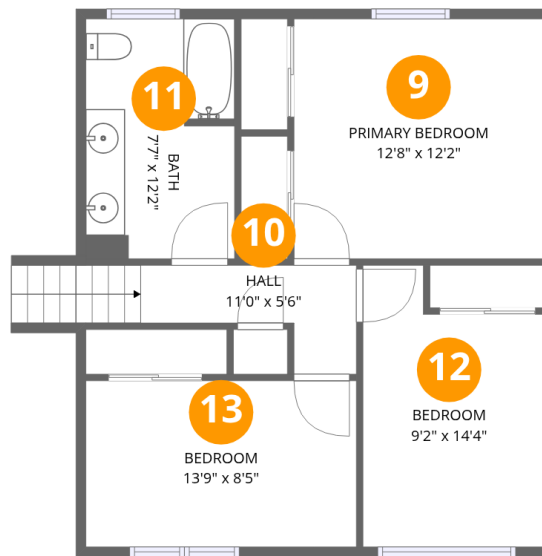

Home data report

3109 Longhorn Road, Castle Rock Farms, Cave Spring, Roanoke, Roanoke County, Virginia, United States, 24018

Room dimensions

Floor 3

Total:480sqft Excluded: 15sqft

#		Dimensions	sqft	Counted as living area
6	Kitchen	12'7" x 10'8"	131 sq. ft	Yes
7	Dining Area	8'4" x 10'4"	86 sq. ft	Yes
8	Family Room	20'10" x 12'4"	257 sq. ft	Yes

Home data report

3109 Longhorn Road, Castle Rock Farms, Cave Spring, Roanoke, Roanoke County, Virginia, United States, 24018

Room dimensions

Floor 4

Total:637sqft

Excluded: 0sqft

#		Dimensions	sqft	Counted as living area
9	Primary Bedroom	12'8" x 12'2"	155 sq. ft	Yes
10	Hall	11'0" x 5'6"	60 sq. ft	Yes
11	Bath	7'7" x 12'2"	92 sq. ft	Yes
12	Bedroom	9'2" x 14'4"	116 sq. ft	Yes
13	Bedroom	13'9" x 8'5"	116 sq. ft	Yes

12 Floor 4 - Bedroom

Dimensions: 9'2" x 14'4"
Area: 116 sq. ft
Counted as living area: Yes

Heated: Yes
Finished: Yes
Enclosed: Yes
Contiguous: Yes
Permitted: Yes
Wet space: No
Addition: No
Conversion: No

13 Floor 4 - Bedroom

Dimensions: 13'9" x 8'5"
Area: 116 sq. ft
Counted as living area: Yes

Heated: Yes
Finished: Yes
Enclosed: Yes
Contiguous: Yes
Permitted: Yes
Wet space: No
Addition: No
Conversion: No