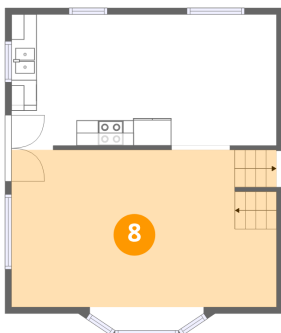

8 Floor 3 - Family Room

Dimensions: 20'10" x 12'4"
Area: 257 sq. ft
Counted as living area: Yes

Heated: Yes
Finished: Yes
Enclosed: Yes
Contiguous: Yes
Permitted: Yes
Wet space: No
Addition: No
Conversion: No