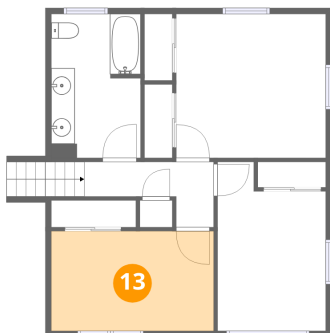

13 Floor 4 - Bedroom

Dimensions: 13'9" x 8'5"
Area: 116 sq. ft
Counted as living area: Yes

Heated: Yes
Finished: Yes
Enclosed: Yes
Contiguous: Yes
Permitted: Yes
Wet space: No
Addition: No
Conversion: No