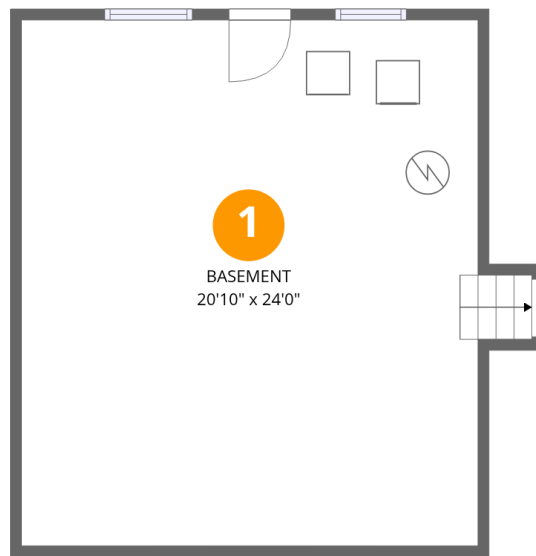

Room dimensions

Floor 1 Below grade

Total:0sqft

Excluded: 508sqft

#		Dimensions	sqft	Counted as living area
1	Basement	20'10" x 24'0"	508 sq. ft	No

Home data report

3109 Longhorn Road, Castle Rock Farms, Cave Spring, Roanoke,
Roanoke County, Virginia, United States, 24018