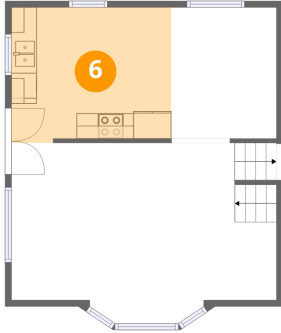

3109 Longhorn Road, Castle Rock Farms, Cave Spring, Roanoke,
Roanoke County, Virginia, United States, 24018

6 Floor 3 - Kitchen

Dimensions: 12'7" x 10'8"
Area: 131 sq. ft
Counted as living area: Yes

Heated: Yes
Finished: Yes
Enclosed: Yes
Contiguous: Yes
Permitted: Yes
Wet space: No
Addition: No
Conversion: No