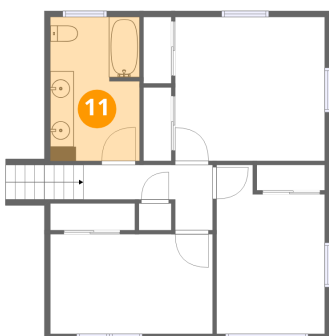

Heated: Yes
Finished: Yes
Enclosed: Yes
Contiguous: Yes
Permitted: Yes
Wet space: No
Addition: No
Conversion: No

10 Floor 4 - Hall

Dimensions: 11'0" x 5'6"
Area: 60 sq. ft
Counted as living area: Yes

Heated: Yes
Finished: Yes
Enclosed: Yes
Contiguous: Yes
Permitted: Yes
Wet space: No
Addition: No
Conversion: No

11 Floor 4 - Bath

Dimensions: 7'7" x 12'2"
Area: 92 sq. ft
Counted as living area: Yes

Heated: Yes
Finished: Yes
Enclosed: Yes
Contiguous: Yes
Permitted: Yes
Wet space: Yes
Addition: No
Conversion: No

3109 Longhorn Road, Castle Rock Farms, Cave Spring, Roanoke,
Roanoke County, Virginia, United States, 24018