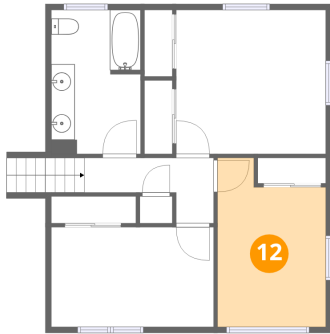

Heated: Yes
Finished: Yes
Enclosed: Yes
Contiguous: Yes
Permitted: Yes
Wet space: No
Addition: No
Conversion: No

10 Floor 4 - Hall

Dimensions: 11'0" x 5'6"
Area: 60 sq. ft
Counted as living area: Yes

Heated: Yes
Finished: Yes
Enclosed: Yes
Contiguous: Yes
Permitted: Yes
Wet space: No
Addition: No
Conversion: No

11 Floor 4 - Bath

Dimensions: 7'7" x 12'2"
Area: 92 sq. ft
Counted as living area: Yes

Heated: Yes
Finished: Yes
Enclosed: Yes
Contiguous: Yes
Permitted: Yes
Wet space: Yes
Addition: No
Conversion: No

3109 Longhorn Road, Castle Rock Farms, Cave Spring, Roanoke,
Roanoke County, Virginia, United States, 24018

12 Floor 4 - Bedroom

Dimensions: 9'2" x 14'4"
Area: 116 sq. ft
Counted as living area: Yes

Heated: Yes
Finished: Yes
Enclosed: Yes
Contiguous: Yes
Permitted: Yes
Wet space: No
Addition: No
Conversion: No