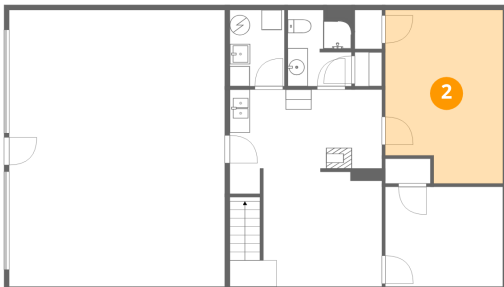

Home data report

698 Hummingbird Lane Southeast, Copper Hill, Floyd County, Virginia, United States, 24079

Room dimensions

Floor 2

Total:1519sqft Excluded: 683sqft

#		Dimensions	sqft	Counted as living area
7	Porch	42'11" x 13'4"	298 sq. ft	No
8	Bath	12'6" x 5'2"	57 sq. ft	Yes
9	Living Room	24'6" x 12'11"	284 sq. ft	Yes
10	Kitchen	9'5" x 15'4"	139 sq. ft	Yes
11	Dining Area	11'5" x 15'3"	176 sq. ft	Yes
12	Hall	20'4" x 3'1"	89 sq. ft	Yes
13	Bedroom	9'9" x 11'10"	115 sq. ft	Yes
14	Bath	8'2" x 6'5"	48 sq. ft	Yes
15	Bedroom	11'6" x 11'9"	136 sq. ft	Yes
16	Primary Bedroom	15'7" x 11'10"	186 sq. ft	Yes
17	Covered Deck	23'7" x 16'6"	385 sq. ft	No

Home data report

**698 Hummingbird Lane Southeast, Copper Hill, Floyd County,
Virginia, United States, 24079**

#		Dimensions	sqft	Counted as living area
18	Laundry	10'2" x 14'6"	148 sq. ft	Yes

698 Hummingbird Lane Southeast, Copper Hill, Floyd County, Virginia, United States, 24079

1 Floor 1 - Laundry

Dimensions: 5'5" x 7'7"
Area: 41 sq. ft
Counted as living area: Yes

Heated: Yes
Finished: Yes
Enclosed: Yes
Contiguous: Yes
Permitted: Yes
Wet space: No
Addition: No
Conversion: No

2 Floor 1 - Office

Dimensions: 11'8" x 17'3"
Area: 188 sq. ft
Counted as living area: Yes

Heated: Yes
Finished: Yes
Enclosed: Yes
Contiguous: Yes
Permitted: Yes
Wet space: No
Addition: No
Conversion: No

698 Hummingbird Lane Southeast, Copper Hill, Floyd County, Virginia, United States, 24079