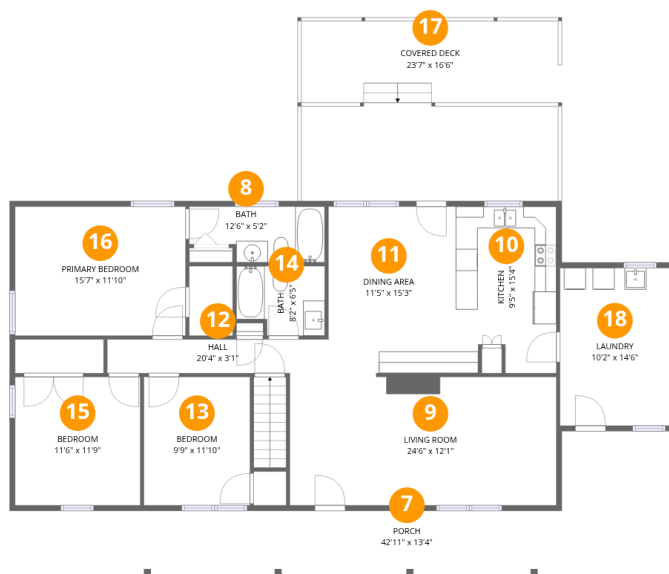

Home data report

698 Hummingbird Lane Southeast, Copper Hill, Floyd County, Virginia, United States, 24079

Total Area: 2736 sq. ft

Basement: 1217 sq. ft, 1st Floor: 1519 sq. ft

Excluded: Storage 116 sq. ft, Covered deck 385 sq. ft, Porch 298 sq. ft, Walls: 179 sq. ft

Property summary

Home data report

698 Hummingbird Lane Southeast, Copper Hill, Floyd County, Virginia, United States, 24079

Room dimensions

Floor 1 Below grade

Total:1217sqft

Excluded: 116sqft

#		Dimensions	sqft	Counted as living area
1	Laundry	5'5" x 7'7"	41 sq. ft	Yes
2	Office	11'8" x 17'3"	188 sq. ft	Yes
3	Bath	6'4" x 7'7"	44 sq. ft	Yes
4	Recreation Room	15'1" x 19'6"	287 sq. ft	Yes
5	Storage	11'8" x 9'11"	116 sq. ft	No
6	Garage	21'5" x 27'5"	588 sq. ft	Yes

Home data report

698 Hummingbird Lane Southeast, Copper Hill, Floyd County, Virginia, United States, 24079

Room dimensions

Floor 2

Total:1519sqft Excluded: 683sqft

#		Dimensions	sqft	Counted as living area
7	Porch	42'11" x 13'4"	298 sq. ft	No
8	Bath	12'6" x 5'2"	57 sq. ft	Yes
9	Living Room	24'6" x 12'11"	284 sq. ft	Yes
10	Kitchen	9'5" x 15'4"	139 sq. ft	Yes
11	Dining Area	11'5" x 15'3"	176 sq. ft	Yes
12	Hall	20'4" x 3'1"	89 sq. ft	Yes
13	Bedroom	9'9" x 11'10"	115 sq. ft	Yes
14	Bath	8'2" x 6'5"	48 sq. ft	Yes
15	Bedroom	11'6" x 11'9"	136 sq. ft	Yes
16	Primary Bedroom	15'7" x 11'10"	186 sq. ft	Yes
17	Covered Deck	23'7" x 16'6"	385 sq. ft	No

1 Floor 1 - Laundry

Dimensions: 5'5" x 7'7"
Area: 41 sq. ft
Counted as living area: Yes

Heated: Yes
Finished: Yes
Enclosed: Yes
Contiguous: Yes
Permitted: Yes
Wet space: No
Addition: No
Conversion: No

2 Floor 1 - Office