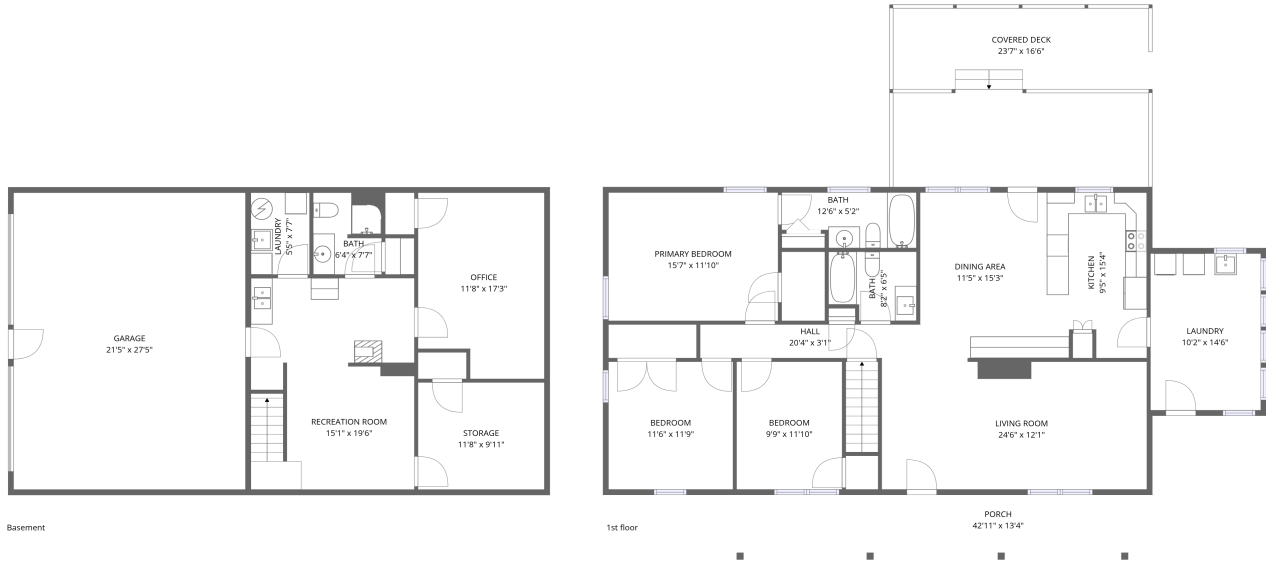

Home data report

698 Hummingbird Lane Southeast, Copper Hill, Floyd County, Virginia, United States, 24079

Total Area: 2736 sq. ft

Basement: 1217 sq. ft, 1st Floor: 1519 sq. ft

Excluded: Storage 116 sq. ft, Covered deck 385 sq. ft, Porch 298 sq. ft, Walls: 179 sq. ft

Property summary

Home data report

698 Hummingbird Lane Southeast, Copper Hill, Floyd County, Virginia, United States, 24079

Room dimensions

Floor 1 Below grade

Total:1217sqft

Excluded: 116sqft

#		Dimensions	sqft	Counted as living area
1	Laundry	5'5" x 7'7"	41 sq. ft	Yes
2	Office	11'8" x 17'3"	188 sq. ft	Yes
3	Bath	6'4" x 7'7"	44 sq. ft	Yes
4	Recreation Room	15'1" x 19'6"	287 sq. ft	Yes
5	Storage	11'8" x 9'11"	116 sq. ft	No
6	Garage	21'5" x 27'5"	588 sq. ft	Yes

Home data report

698 Hummingbird Lane Southeast, Copper Hill, Floyd County, Virginia, United States, 24079

Room dimensions

Floor 2

Total:1519sqft Excluded: 683sqft

#		Dimensions	sqft	Counted as living area
7	Porch	42'11" x 13'4"	298 sq. ft	No
8	Bath	12'6" x 5'2"	57 sq. ft	Yes
9	Living Room	24'6" x 12'11"	284 sq. ft	Yes
10	Kitchen	9'5" x 15'4"	139 sq. ft	Yes
11	Dining Area	11'5" x 15'3"	176 sq. ft	Yes
12	Hall	20'4" x 3'1"	89 sq. ft	Yes
13	Bedroom	9'9" x 11'10"	115 sq. ft	Yes
14	Bath	8'2" x 6'5"	48 sq. ft	Yes
15	Bedroom	11'6" x 11'9"	136 sq. ft	Yes
16	Primary Bedroom	15'7" x 11'10"	186 sq. ft	Yes
17	Covered Deck	23'7" x 16'6"	385 sq. ft	No

1 Floor 1 - Laundry

Dimensions: 5'5" x 7'7"
Area: 41 sq. ft
Counted as living area: Yes

Heated: Yes
Finished: Yes
Enclosed: Yes
Contiguous: Yes
Permitted: Yes
Wet space: No
Addition: No
Conversion: No

2 Floor 1 - Office