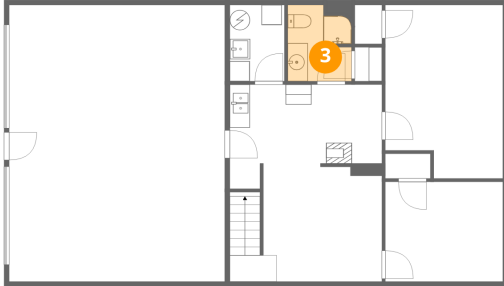

698 Hummingbird Lane Southeast, Copper Hill, Floyd County, Virginia, United States, 24079

3 Floor 1 - Bath

Dimensions: 6'4" x 7'7"
Area: 44 sq. ft
Counted as living area: Yes

Heated: Yes
Finished: Yes
Enclosed: Yes
Contiguous: Yes
Permitted: Yes
Wet space: Yes
Addition: No
Conversion: No