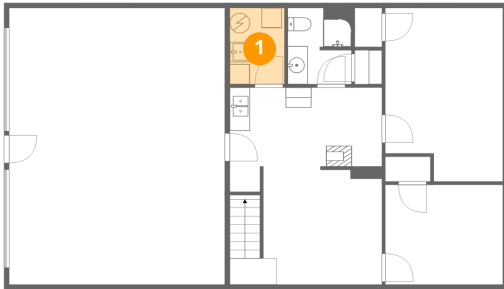

Property summary

Home data report

698 Hummingbird Lane Southeast, Copper Hill, Floyd County, Virginia, United States, 24079

Room dimensions

Floor 1 Below grade

Total:1217sqft

Excluded: 116sqft

#		Dimensions	sqft	Counted as living area
1	Laundry	5'5" x 7'7"	41 sq. ft	Yes
2	Office	11'8" x 17'3"	188 sq. ft	Yes
3	Bath	6'4" x 7'7"	44 sq. ft	Yes
4	Recreation Room	15'1" x 19'6"	287 sq. ft	Yes
5	Storage	11'8" x 9'11"	116 sq. ft	No
6	Garage	21'5" x 27'5"	588 sq. ft	Yes

Home data report

698 Hummingbird Lane Southeast, Copper Hill, Floyd County, Virginia, United States, 24079

Room dimensions

Floor 2

Total:1519sqft Excluded: 683sqft

#		Dimensions	sqft	Counted as living area
7	Porch	42'11" x 13'4"	298 sq. ft	No
8	Bath	12'6" x 5'2"	57 sq. ft	Yes
9	Living Room	24'6" x 12'11"	284 sq. ft	Yes
10	Kitchen	9'5" x 15'4"	139 sq. ft	Yes
11	Dining Area	11'5" x 15'3"	176 sq. ft	Yes
12	Hall	20'4" x 3'1"	89 sq. ft	Yes
13	Bedroom	9'9" x 11'10"	115 sq. ft	Yes
14	Bath	8'2" x 6'5"	48 sq. ft	Yes
15	Bedroom	11'6" x 11'9"	136 sq. ft	Yes
16	Primary Bedroom	15'7" x 11'10"	186 sq. ft	Yes
17	Covered Deck	23'7" x 16'6"	385 sq. ft	No

1 Floor 1 - Laundry

Dimensions: 5'5" x 7'7"
Area: 41 sq. ft
Counted as living area: Yes

Heated: Yes
Finished: Yes
Enclosed: Yes
Contiguous: Yes
Permitted: Yes
Wet space: No
Addition: No
Conversion: No

2 Floor 1 - Office