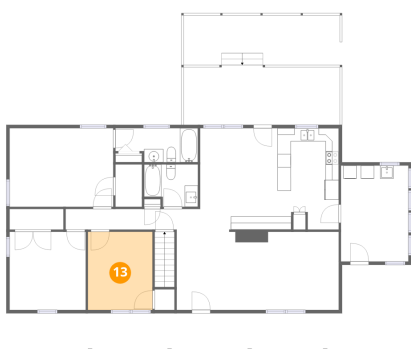

13 Floor 2 - Bedroom

Dimensions: 9'9" x 11'10"
Area: 115 sq. ft
Counted as living area: Yes

Heated: Yes
Finished: Yes
Enclosed: Yes
Contiguous: Yes
Permitted: Yes
Wet space: No
Addition: No
Conversion: No