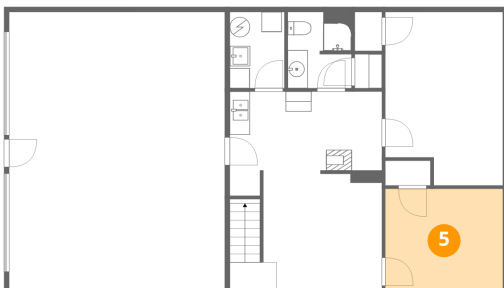

Dimensions: 11'8" x 17'3"
Area: 188 sq. ft
Counted as living area: Yes

Heated: Yes
Finished: Yes
Enclosed: Yes
Contiguous: Yes
Permitted: Yes
Wet space: No
Addition: No
Conversion: No

698 Hummingbird Lane Southeast, Copper Hill, Floyd County, Virginia, United States, 24079

Dimensions: 15'1" x 19'6"
Area: 287 sq. ft
Counted as living area: Yes

Heated: Yes
Finished: Yes
Enclosed: Yes
Contiguous: Yes
Permitted: Yes
Wet space: No
Addition: No
Conversion: No

5 Floor 1 - Storage

Dimensions: 11'8" x 9'11"
Area: 116 sq. ft
Counted as living area: No

Heated: No
Finished: No
Enclosed: No
Contiguous: No
Permitted: Yes
Wet space: No
Addition: No
Conversion: No

698 Hummingbird Lane Southeast, Copper Hill, Floyd County, Virginia, United States, 24079