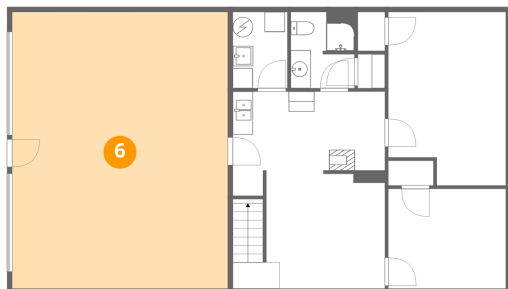

698 Hummingbird Lane Southeast, Copper Hill, Floyd County, Virginia, United States, 24079

6 Floor 1 - Garage

Dimensions: 21'5" x 27'5"
Area: 588 sq. ft
Counted as living area: No

Heated: No
Finished: Yes
Enclosed: Yes
Contiguous: Yes
Permitted: Yes
Wet space: No
Addition: No
Conversion: No