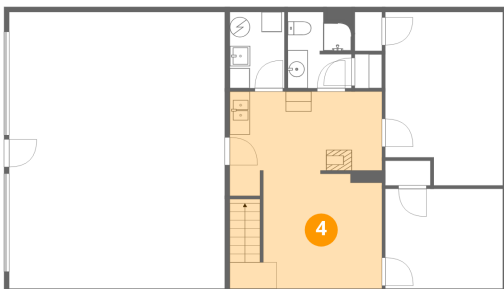

4 Floor 1 - Recreation Room

Dimensions: 15'1" x 19'6"
Area: 287 sq. ft
Counted as living area: Yes

Heated: Yes
Finished: Yes
Enclosed: Yes
Contiguous: Yes
Permitted: Yes
Wet space: No
Addition: No
Conversion: No