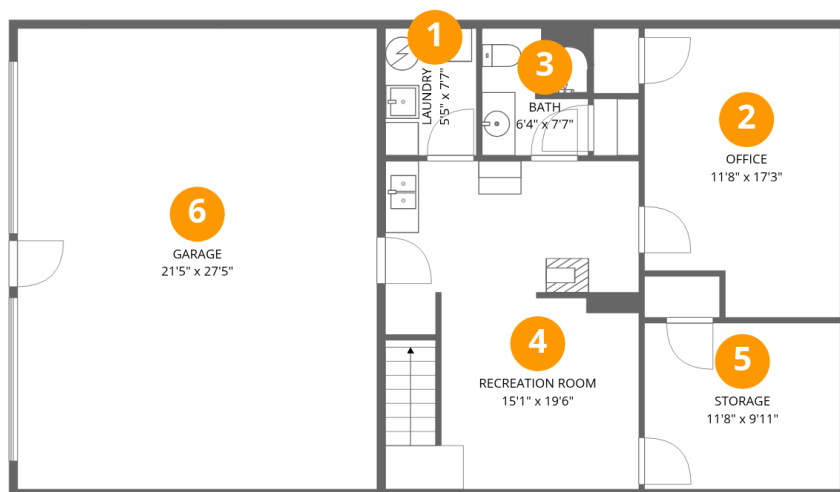

Home data report

698 Hummingbird Lane Southeast, Copper Hill, Floyd County, Virginia, United States, 24079

Total Area: 2736 sq. ft

Basement: 1217 sq. ft, 1st Floor: 1519 sq. ft

Excluded: Storage 116 sq. ft, Covered deck 385 sq. ft, Porch 298 sq. ft, Walls: 179 sq. ft

Property summary

Home data report

698 Hummingbird Lane Southeast, Copper Hill, Floyd County, Virginia, United States, 24079

Room dimensions

Floor 1 Below grade

Total:1217sqft

Excluded: 116sqft

#		Dimensions	sqft	Counted as living area
1	Laundry	5'5" x 7'7"	41 sq. ft	Yes
2	Office	11'8" x 17'3"	188 sq. ft	Yes
3	Bath	6'4" x 7'7"	44 sq. ft	Yes
4	Recreation Room	15'1" x 19'6"	287 sq. ft	Yes
5	Storage	11'8" x 9'11"	116 sq. ft	No
6	Garage	21'5" x 27'5"	588 sq. ft	Yes

Home data report

698 Hummingbird Lane Southeast, Copper Hill, Floyd County, Virginia, United States, 24079

Room dimensions

Floor 2

Total:1519sqft Excluded: 683sqft

#		Dimensions	sqft	Counted as living area
7	Porch	42'11" x 13'4"	298 sq. ft	No
8	Bath	12'6" x 5'2"	57 sq. ft	Yes
9	Living Room	24'6" x 12'11"	284 sq. ft	Yes
10	Kitchen	9'5" x 15'4"	139 sq. ft	Yes
11	Dining Area	11'5" x 15'3"	176 sq. ft	Yes
12	Hall	20'4" x 3'1"	89 sq. ft	Yes
13	Bedroom	9'9" x 11'10"	115 sq. ft	Yes
14	Bath	8'2" x 6'5"	48 sq. ft	Yes
15	Bedroom	11'6" x 11'9"	136 sq. ft	Yes
16	Primary Bedroom	15'7" x 11'10"	186 sq. ft	Yes
17	Covered Deck	23'7" x 16'6"	385 sq. ft	No

1 Floor 1 - Laundry

Dimensions: 5'5" x 7'7"
Area: 41 sq. ft
Counted as living area: Yes

Heated: Yes
Finished: Yes
Enclosed: Yes
Contiguous: Yes
Permitted: Yes
Wet space: No
Addition: No
Conversion: No

2 Floor 1 - Office