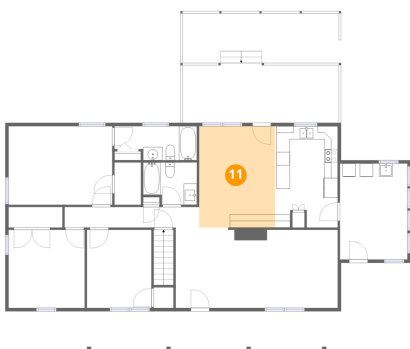

11 Floor 2 - Dining Area

Dimensions: 11'5" x 15'3"
Area: 176 sq. ft
Counted as living area: Yes

Heated: Yes
Finished: Yes
Enclosed: Yes
Contiguous: Yes
Permitted: Yes
Wet space: No
Addition: No
Conversion: No