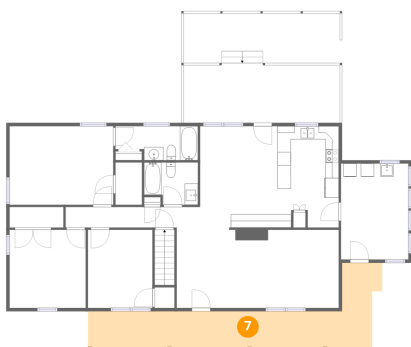

7 Floor 2 - Porch

Dimensions: 42'11" x 13'4"
Area: 298 sq. ft
Counted as living area: No

Heated: No
Finished: No
Enclosed: No
Contiguous: Yes
Permitted: Yes
Wet space: No
Addition: No
Conversion: No