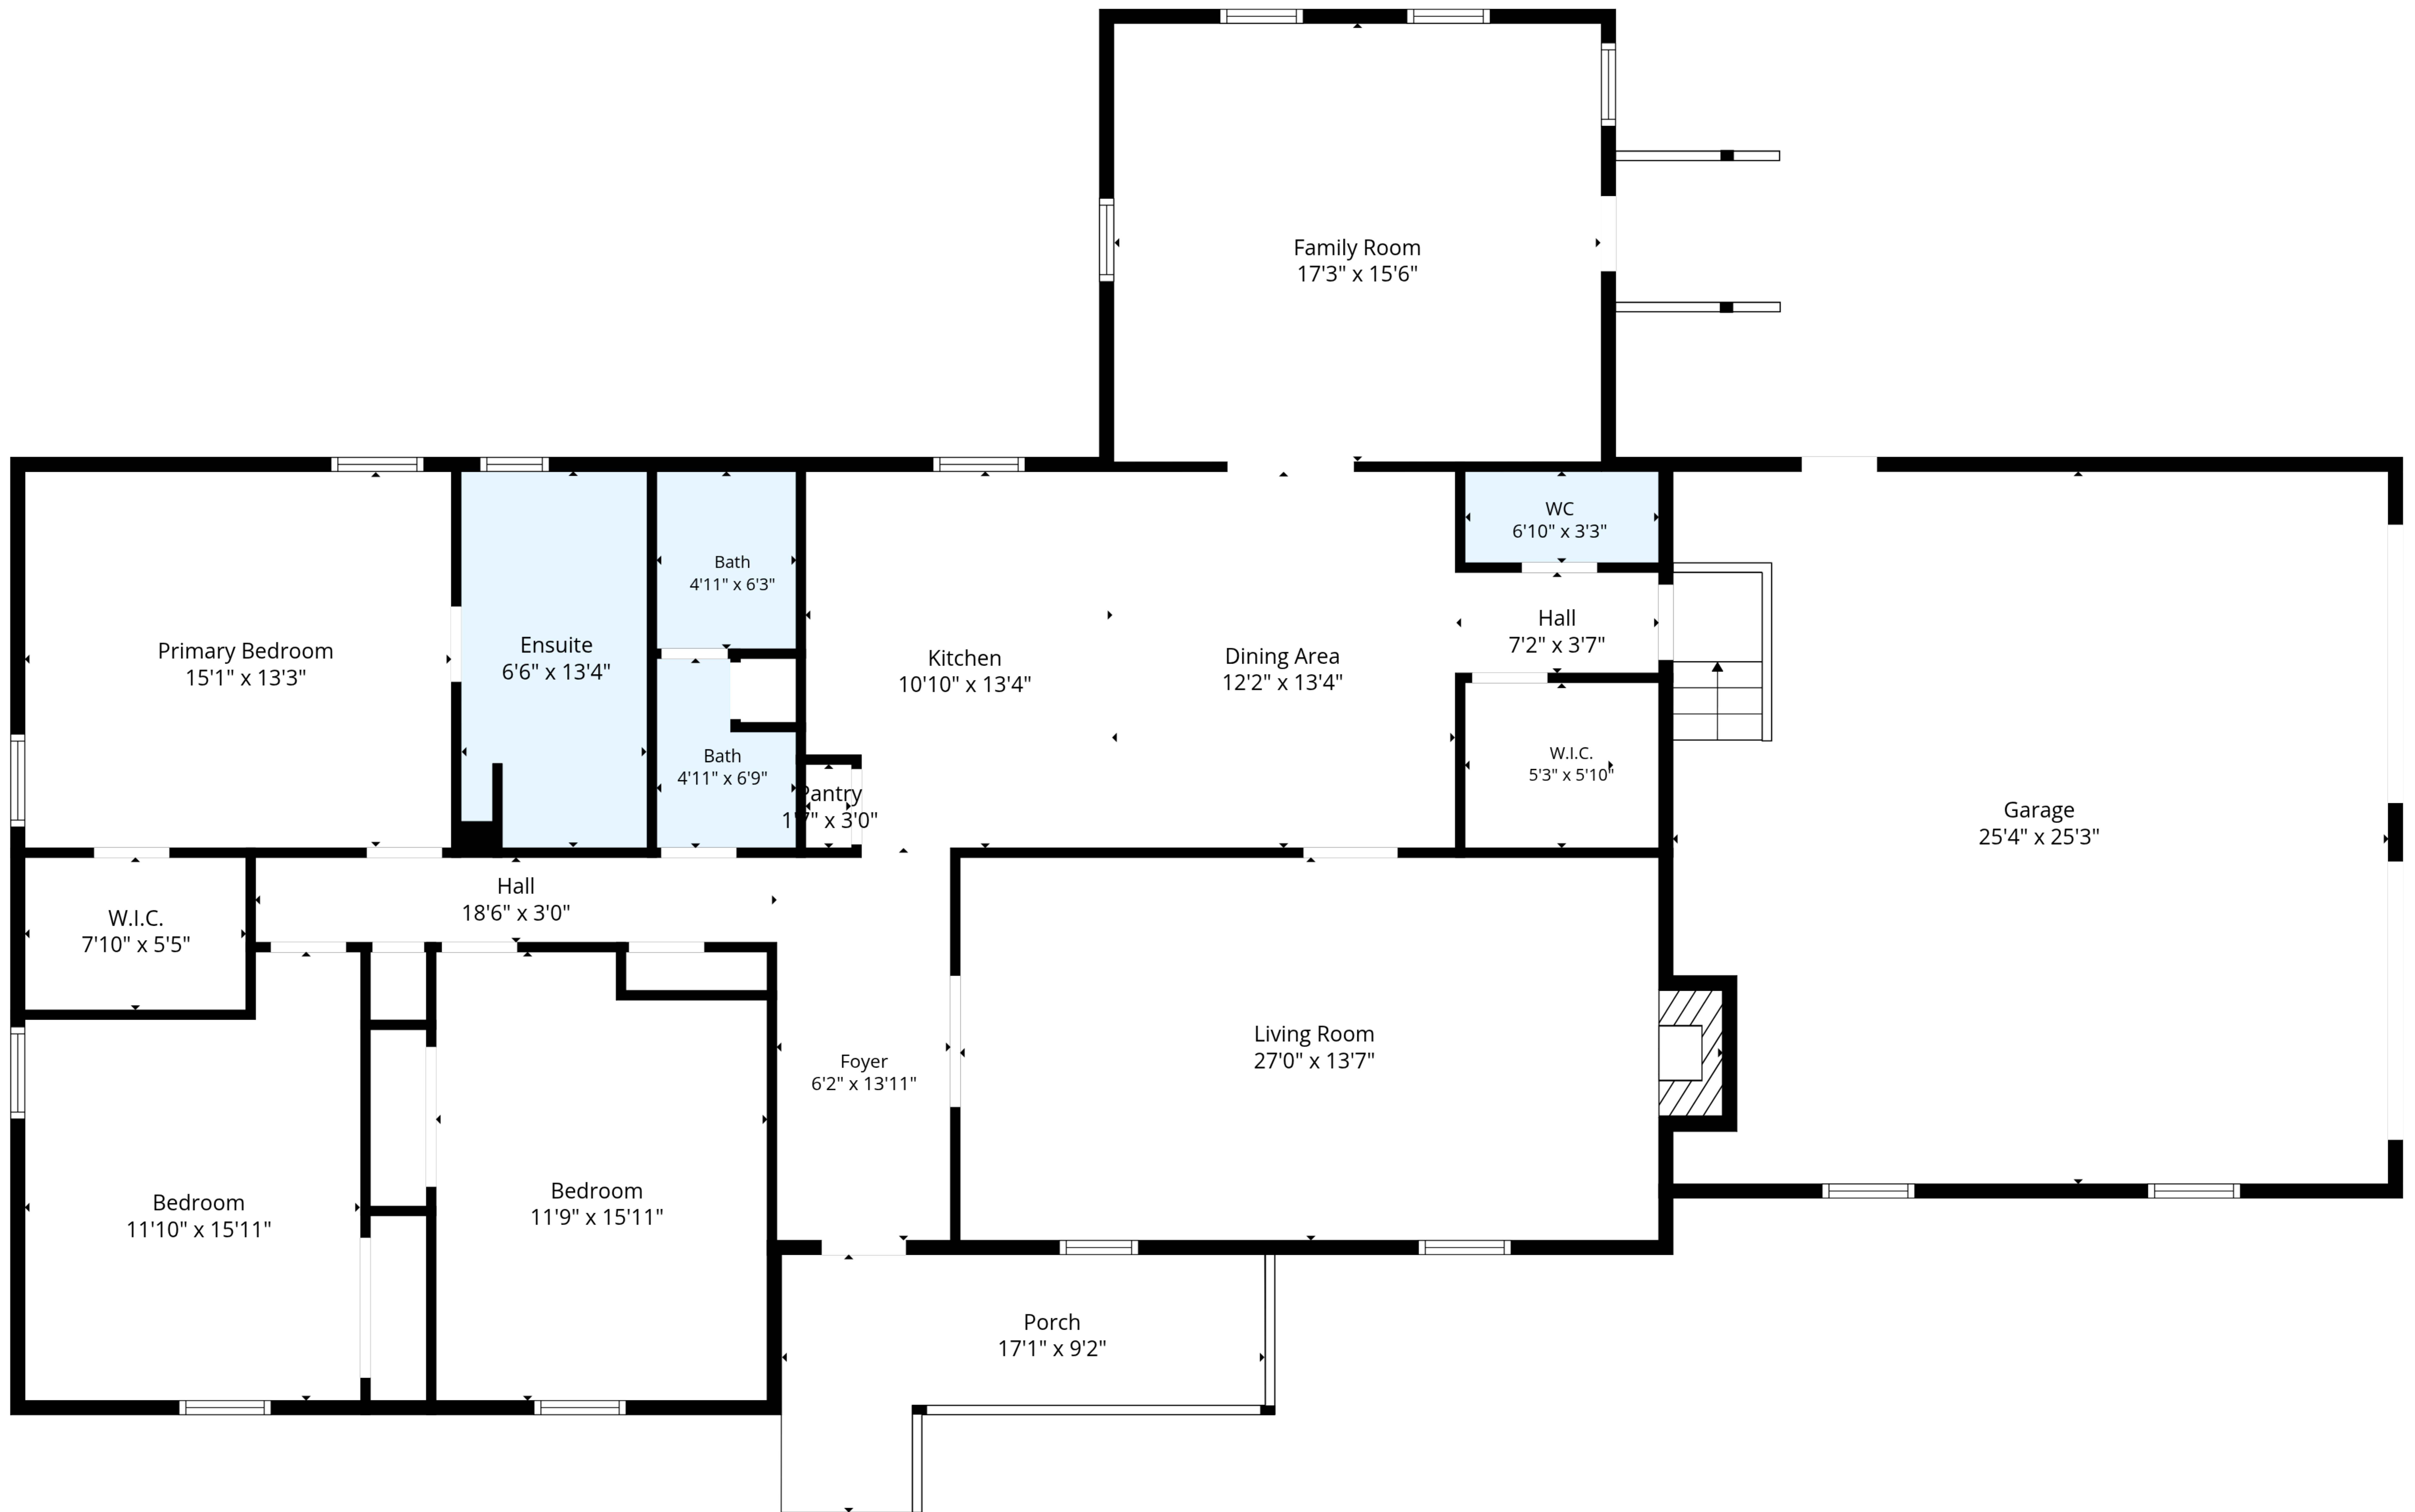

**TOTAL: 1995 sq. ft**

Ground floor: 1995 sq. ft

EXCLUDED AREAS: GARAGE: 628 sq. ft, PORCH: 109 sq. ft, FIREPLACE: 12 sq. ft,  
WALLS: 144 sq. ft

**TOTAL: 1995 sq. ft**

Ground floor: 1995 sq. ft

EXCLUDED AREAS: GARAGE: 628 sq. ft, PORCH: 109 sq. ft, FIREPLACE: 12 sq. ft,  
WALLS: 144 sq. ft