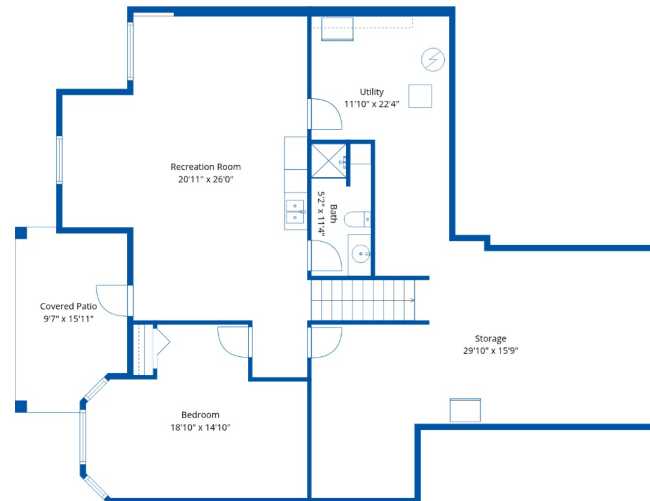

32777 Chilcotin Dr #54

John Corrie
6043090540
john@johncorrie.com

Main Floor

Below Main

Estimated Areas:

Below Main: 1490 (729 sq. ft unfinished)

Main Floor: 1528 sq. ft

Total: 3018 Sq. Ft

32777 Chilcotin Dr #54

John Corrie
6043090540
john@johncorrie.com

Estimated Areas:

Below Main: 1490 (729 sq. ft unfinished)

Main Floor: 1528 sq. ft

Total: 3018 Sq. Ft

32777 Chilcotin Dr #54

John Corrie
6043090540

john@johncorrie.com

Estimated Areas:

Below Main: 1490 (729 sq. ft unfinished)

Main Floor: 1528 sq. ft

Total: 3018 Sq. Ft