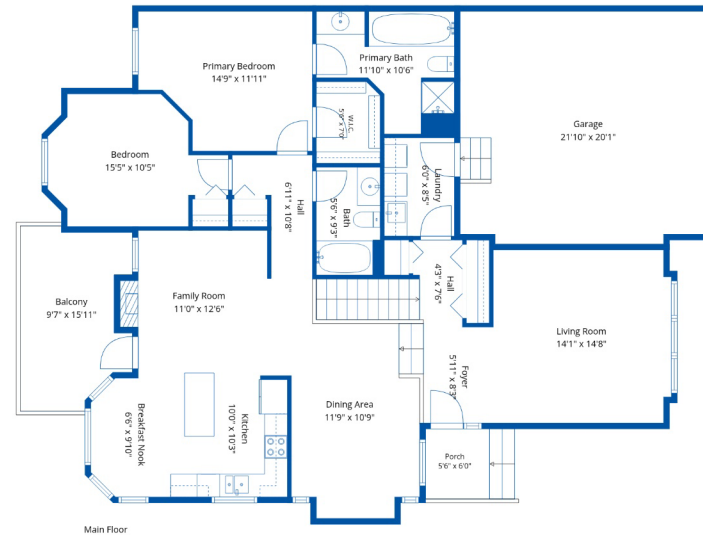

32777 Chilcotin Dr #54

John Corrie
6043090540
john@johncorrie.com

Main Floor

Below Main

Estimated Areas:

Below Main: 1490 (729 sq. ft unfinished)

Main Floor: 1528 sq. ft

Total: 3018 Sq. Ft

32777 Chilcotin Dr #54

John Corrie
6043090540
john@johncorrie.com

Estimated Areas:

Below Main: 1490 (729 sq. ft unfinished)

Main Floor: 1528 sq. ft

Total: 3018 Sq. Ft

32777 Chilcotin Dr #54

John Corrie
6043090540

john@johncorrie.com

Estimated Areas:

Below Main: 1490 (729 sq. ft unfinished)

Main Floor: 1528 sq. ft

Total: 3018 Sq. Ft