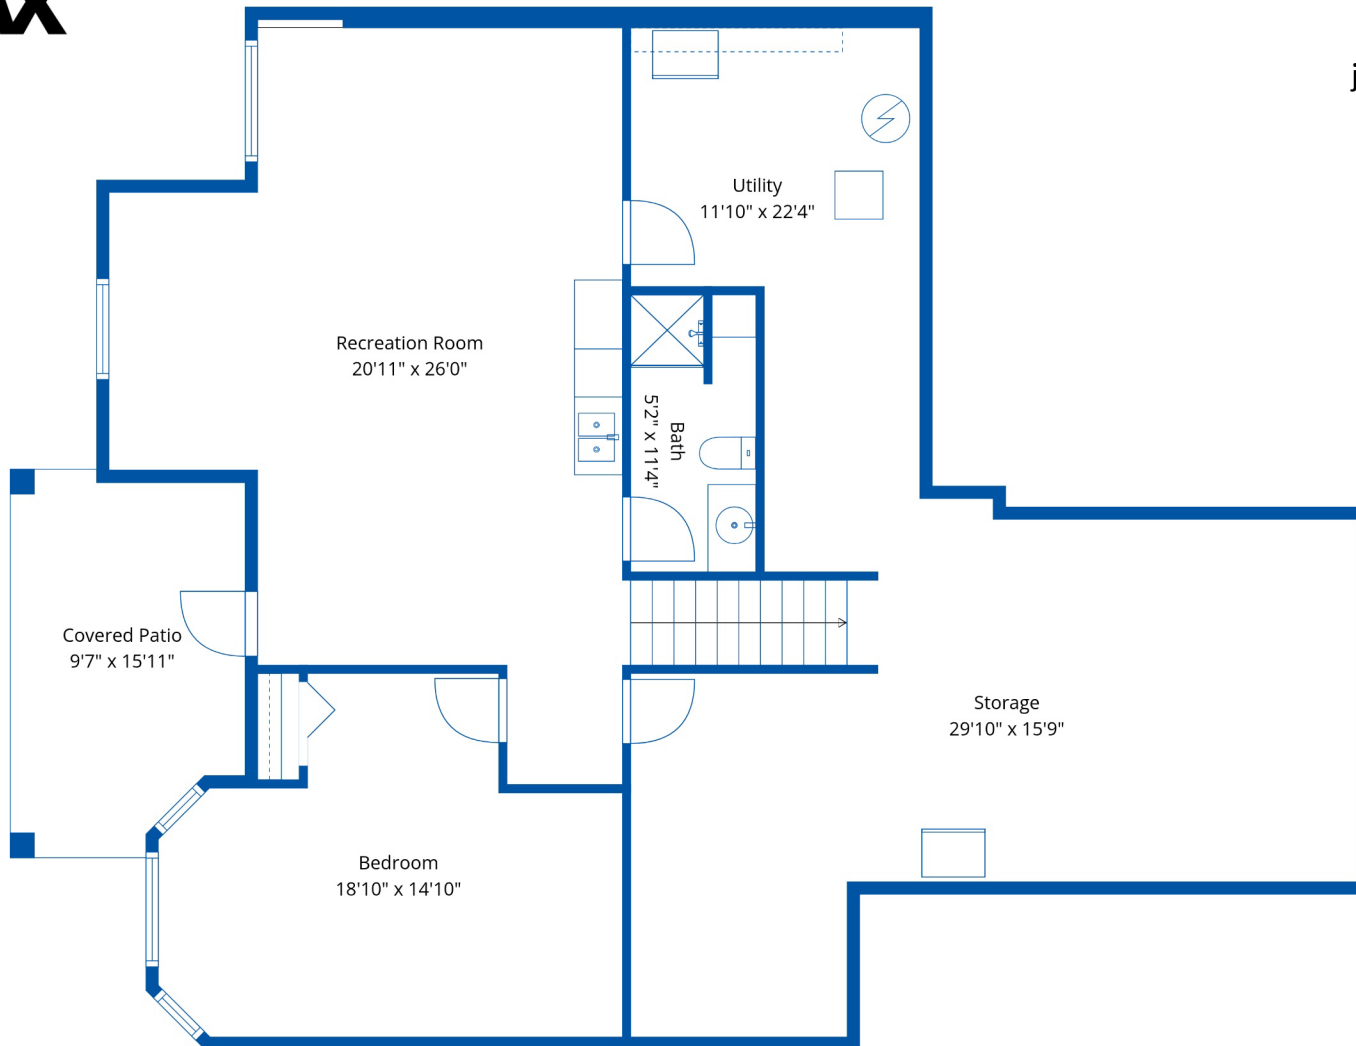

32777 Chilcotin Dr #54

John Corrie
6043090540
john@johncorrie.com

Main Floor

Below Main

Estimated Areas:

Below Main: 1490 (729 sq. ft unfinished)

Main Floor: 1528 sq. ft

Total: 3018 Sq. Ft

32777 Chilcotin Dr #54

John Corrie
6043090540
john@johncorrie.com

Estimated Areas:

Below Main: 1490 (729 sq. ft unfinished)

Main Floor: 1528 sq. ft

Total: 3018 Sq. Ft

32777 Chilcotin Dr #54

John Corrie
6043090540

john@johncorrie.com

Estimated Areas:

Below Main: 1490 (729 sq. ft unfinished)

Main Floor: 1528 sq. ft

Total: 3018 Sq. Ft