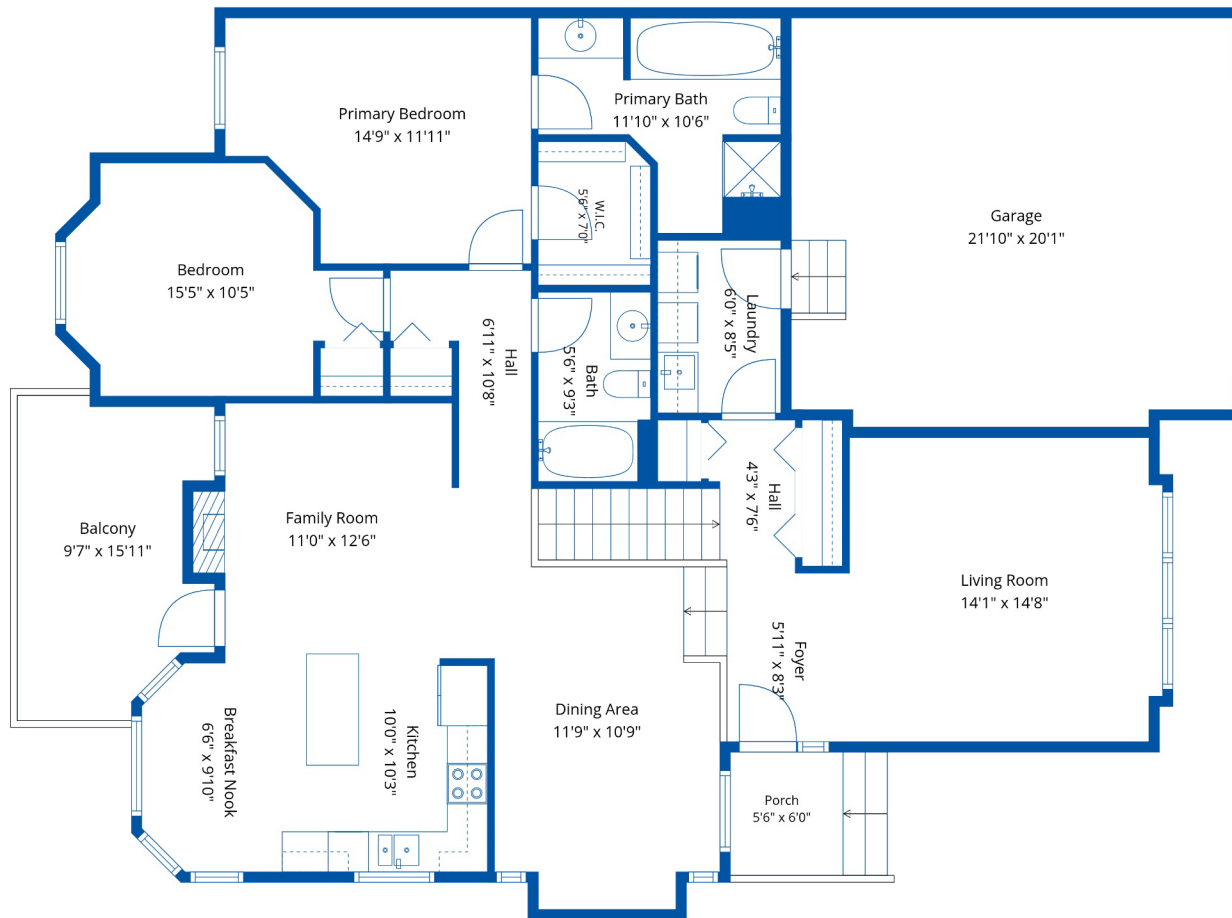

32777 Chilcotin Dr #54

John Corrie
6043090540
john@johncorrie.com

Main Floor

Below Main

Estimated Areas:

Below Main: 1490 (729 sq. ft unfinished)

Main Floor: 1528 sq. ft

Total: 3018 Sq. Ft

32777 Chilcotin Dr #54

John Corrie
6043090540
john@johncorrie.com

Estimated Areas:

Below Main: 1490 (729 sq. ft unfinished)

Main Floor: 1528 sq. ft

Total: 3018 Sq. Ft

32777 Chilcotin Dr #54

John Corrie
6043090540

john@johncorrie.com

Estimated Areas:

Below Main: 1490 (729 sq. ft unfinished)

Main Floor: 1528 sq. ft

Total: 3018 Sq. Ft