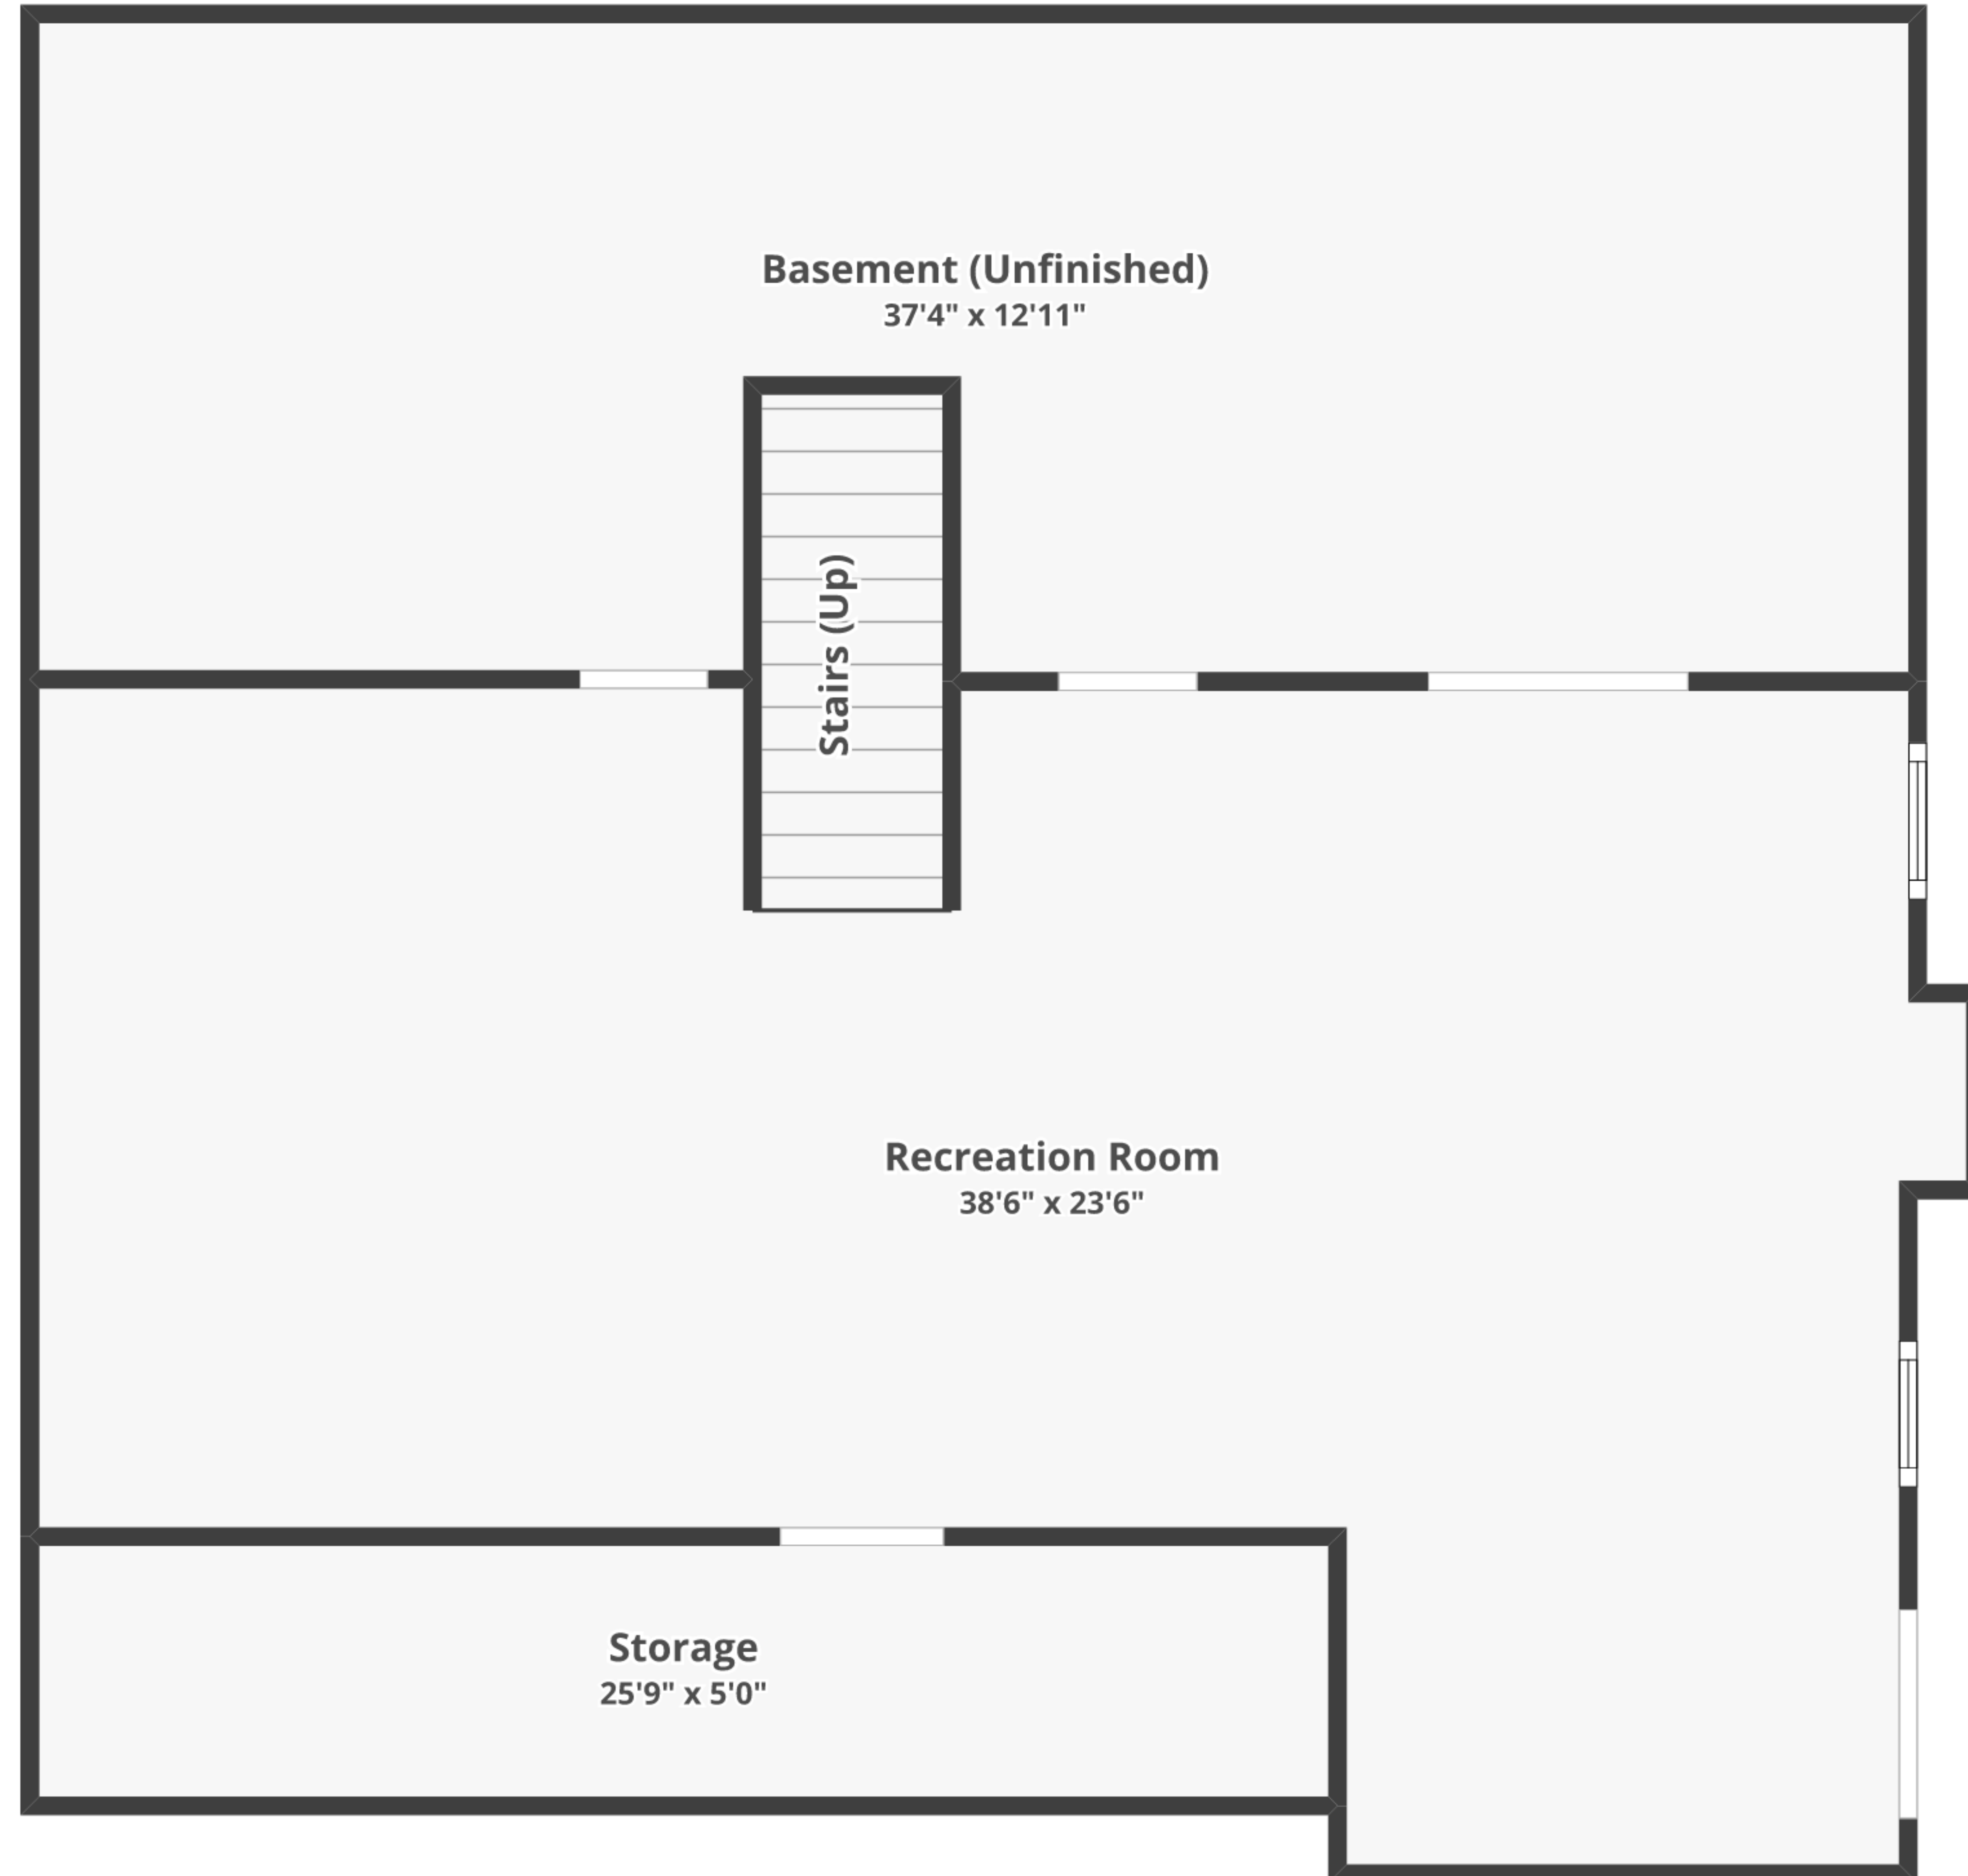

230 Conifer Ln, Winchester, VA 22602

Total finished area: ~3,780.36 sq. ft.

Basement

Finished area: ~810.17 sq. ft.