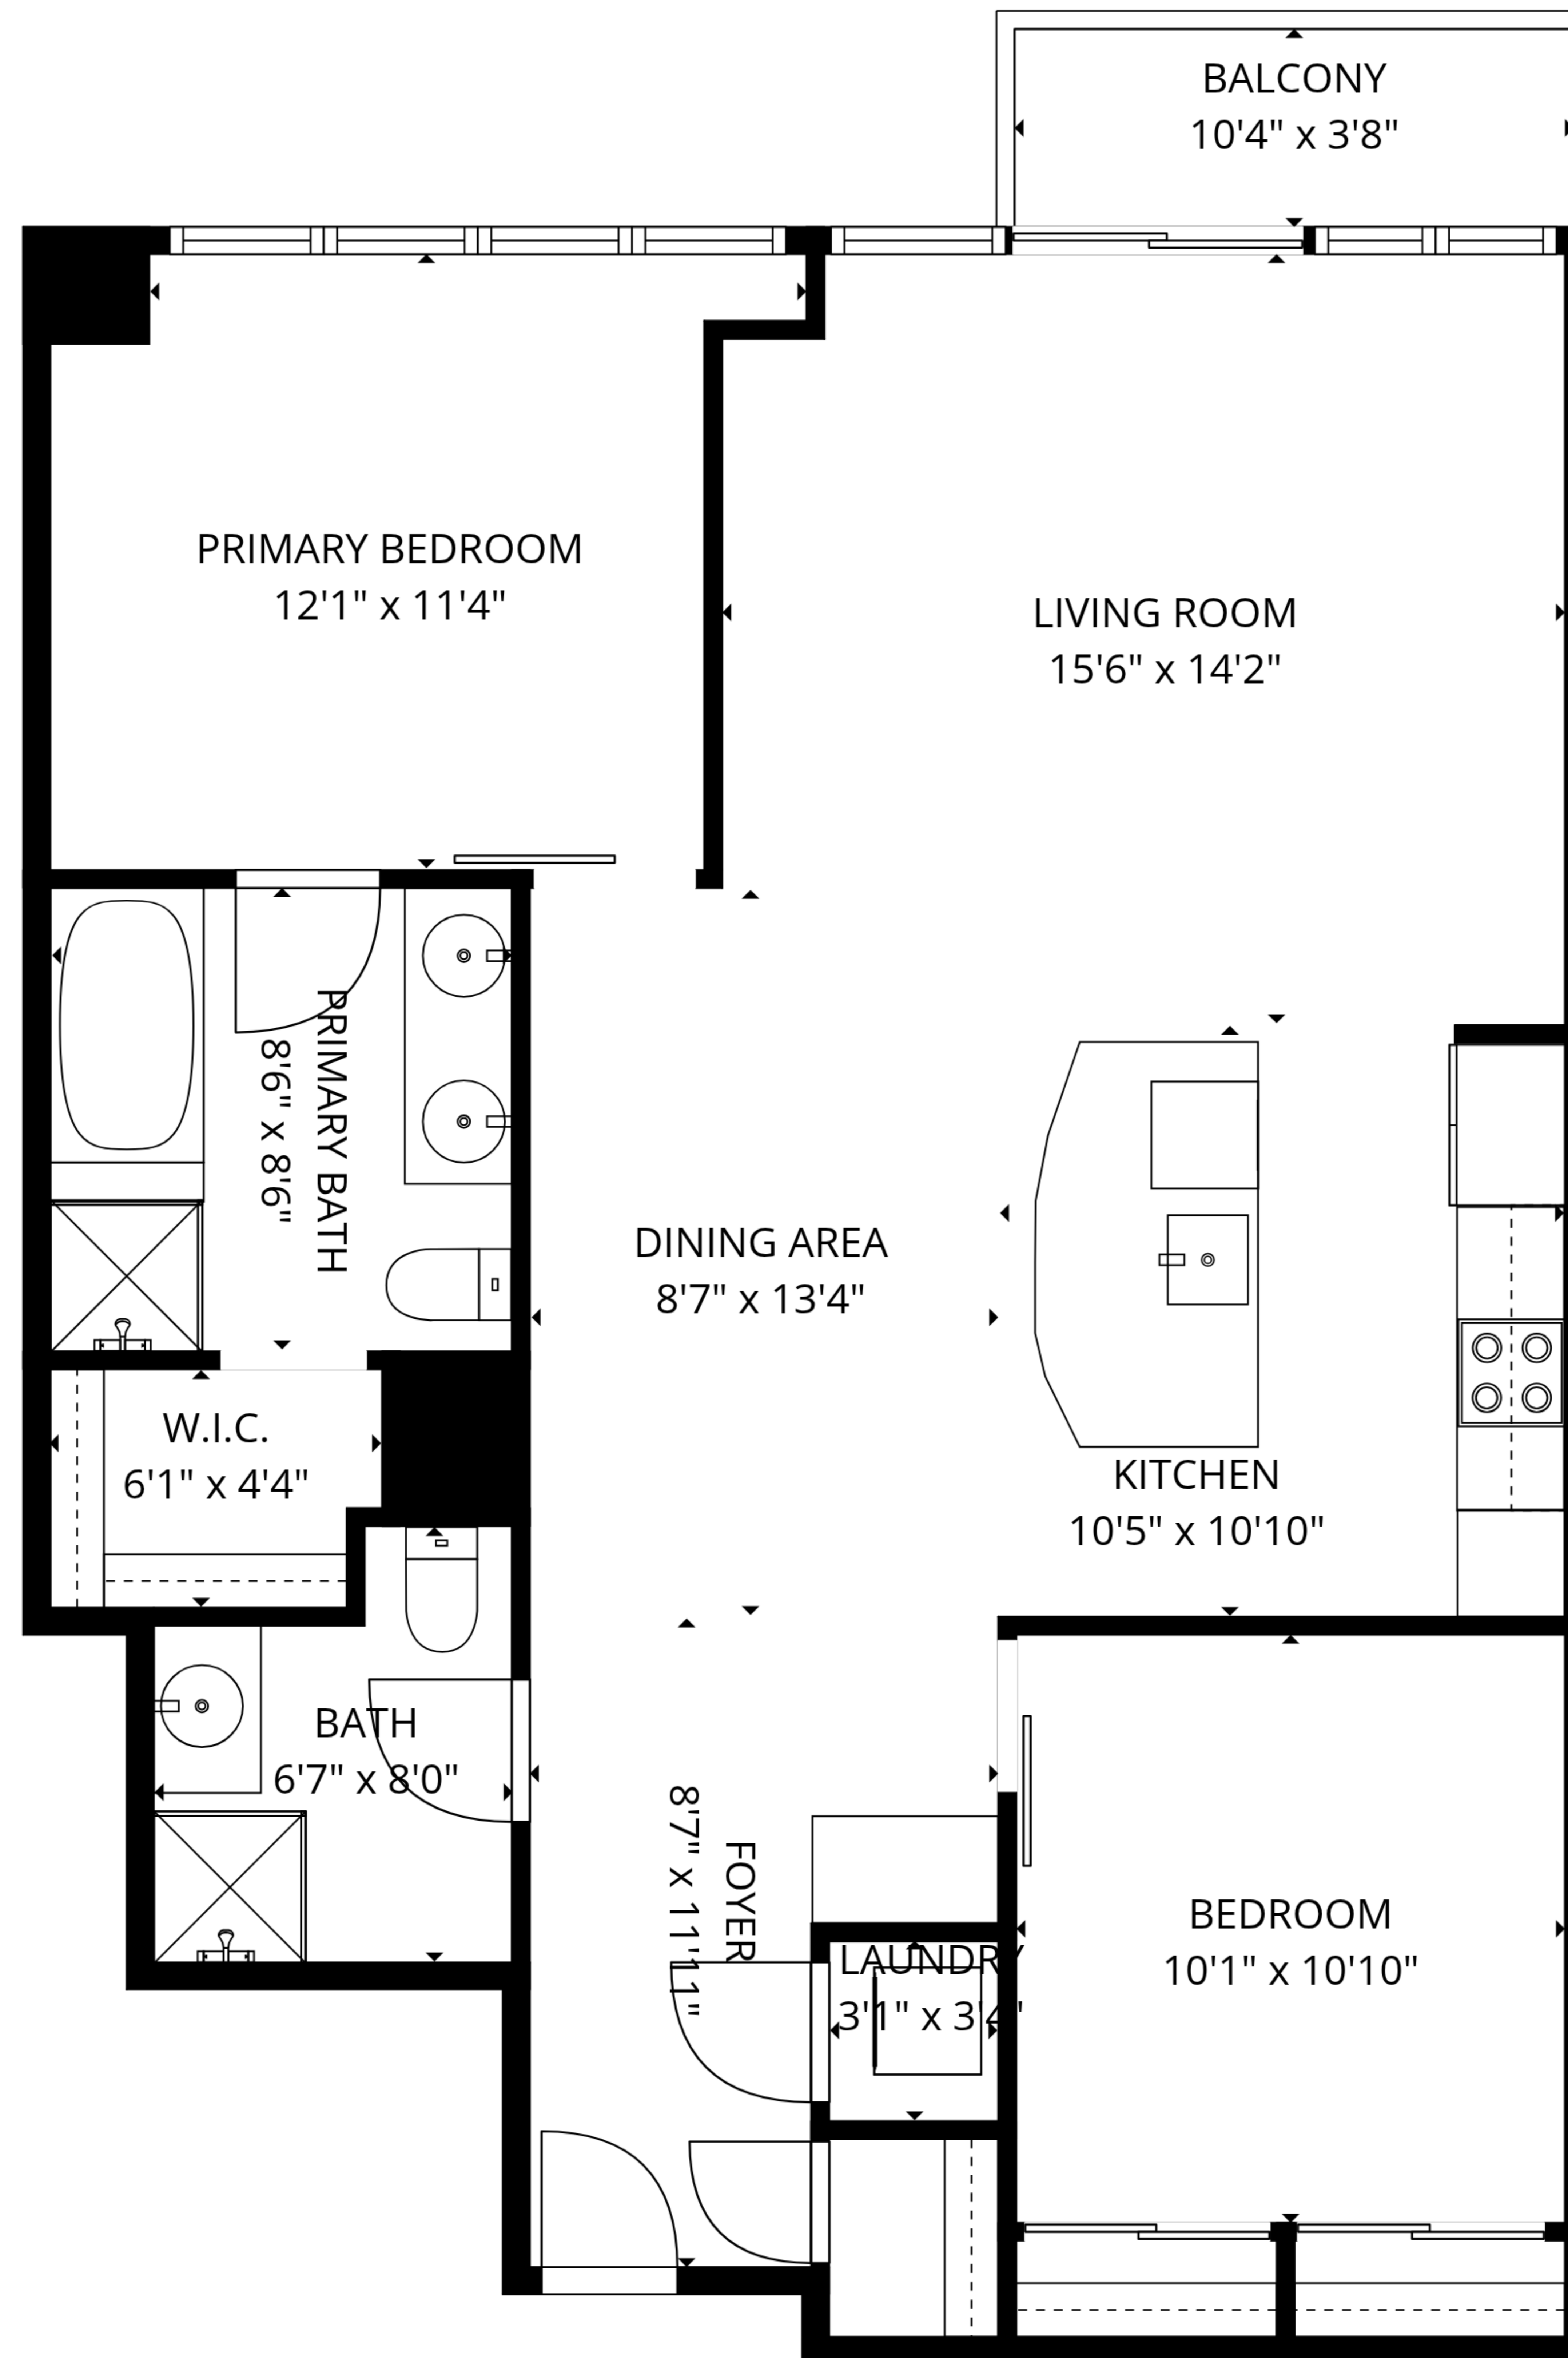

**TOTAL: 989 sq. ft**  
 1st floor: 989 sq. ft  
 EXCLUDED AREAS: BALCONY: 38 sq. ft, WALLS: 67 sq. ft

SIZES AND DIMENSIONS ARE APPROXIMATE, ACTUAL MAY VARY.

**TOTAL: 989 sq. ft**  
 1st floor: 989 sq. ft  
 EXCLUDED AREAS: BALCONY: 38 sq. ft, WALLS: 67 sq. ft

SIZES AND DIMENSIONS ARE APPROXIMATE, ACTUAL MAY VARY.