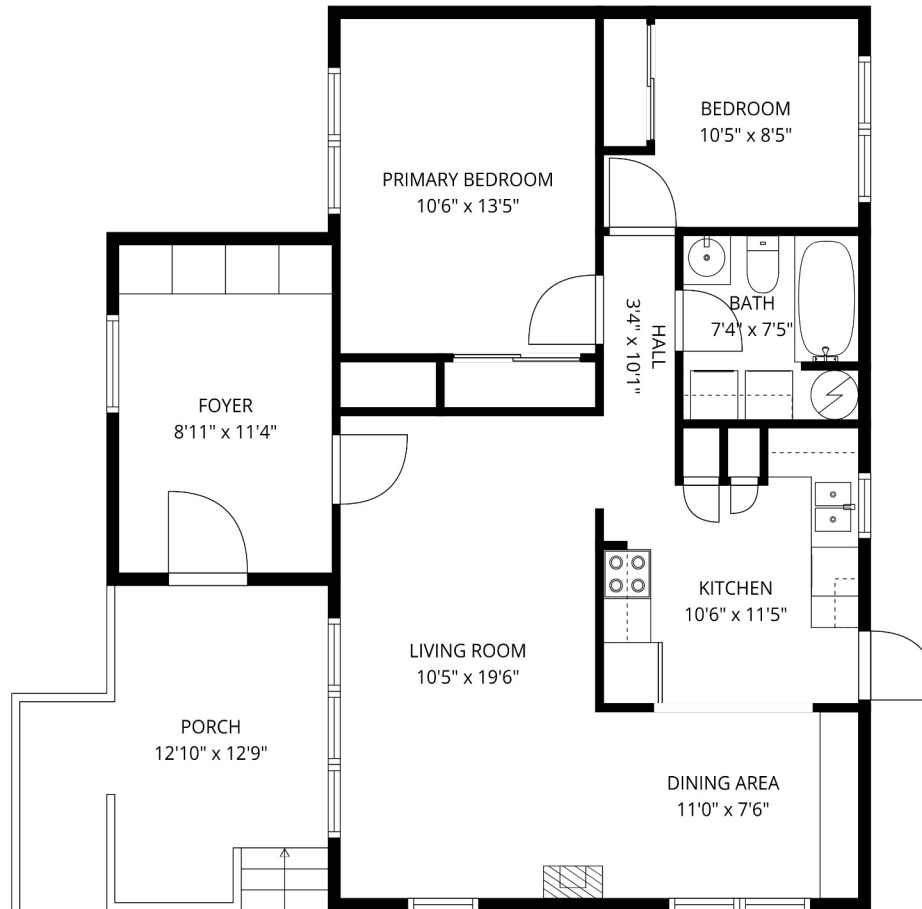

Floor Plan

Estimated Area:
Main Floor: 953 sq. ft
Total: 953 sq. ft

45640 Watson Rd
Chilliwack, BC V2R 3P8

Ann Griffiths

Cell: 604-897-7969
Office: 604-393-7880
Email: ann@selectrealestate.ca