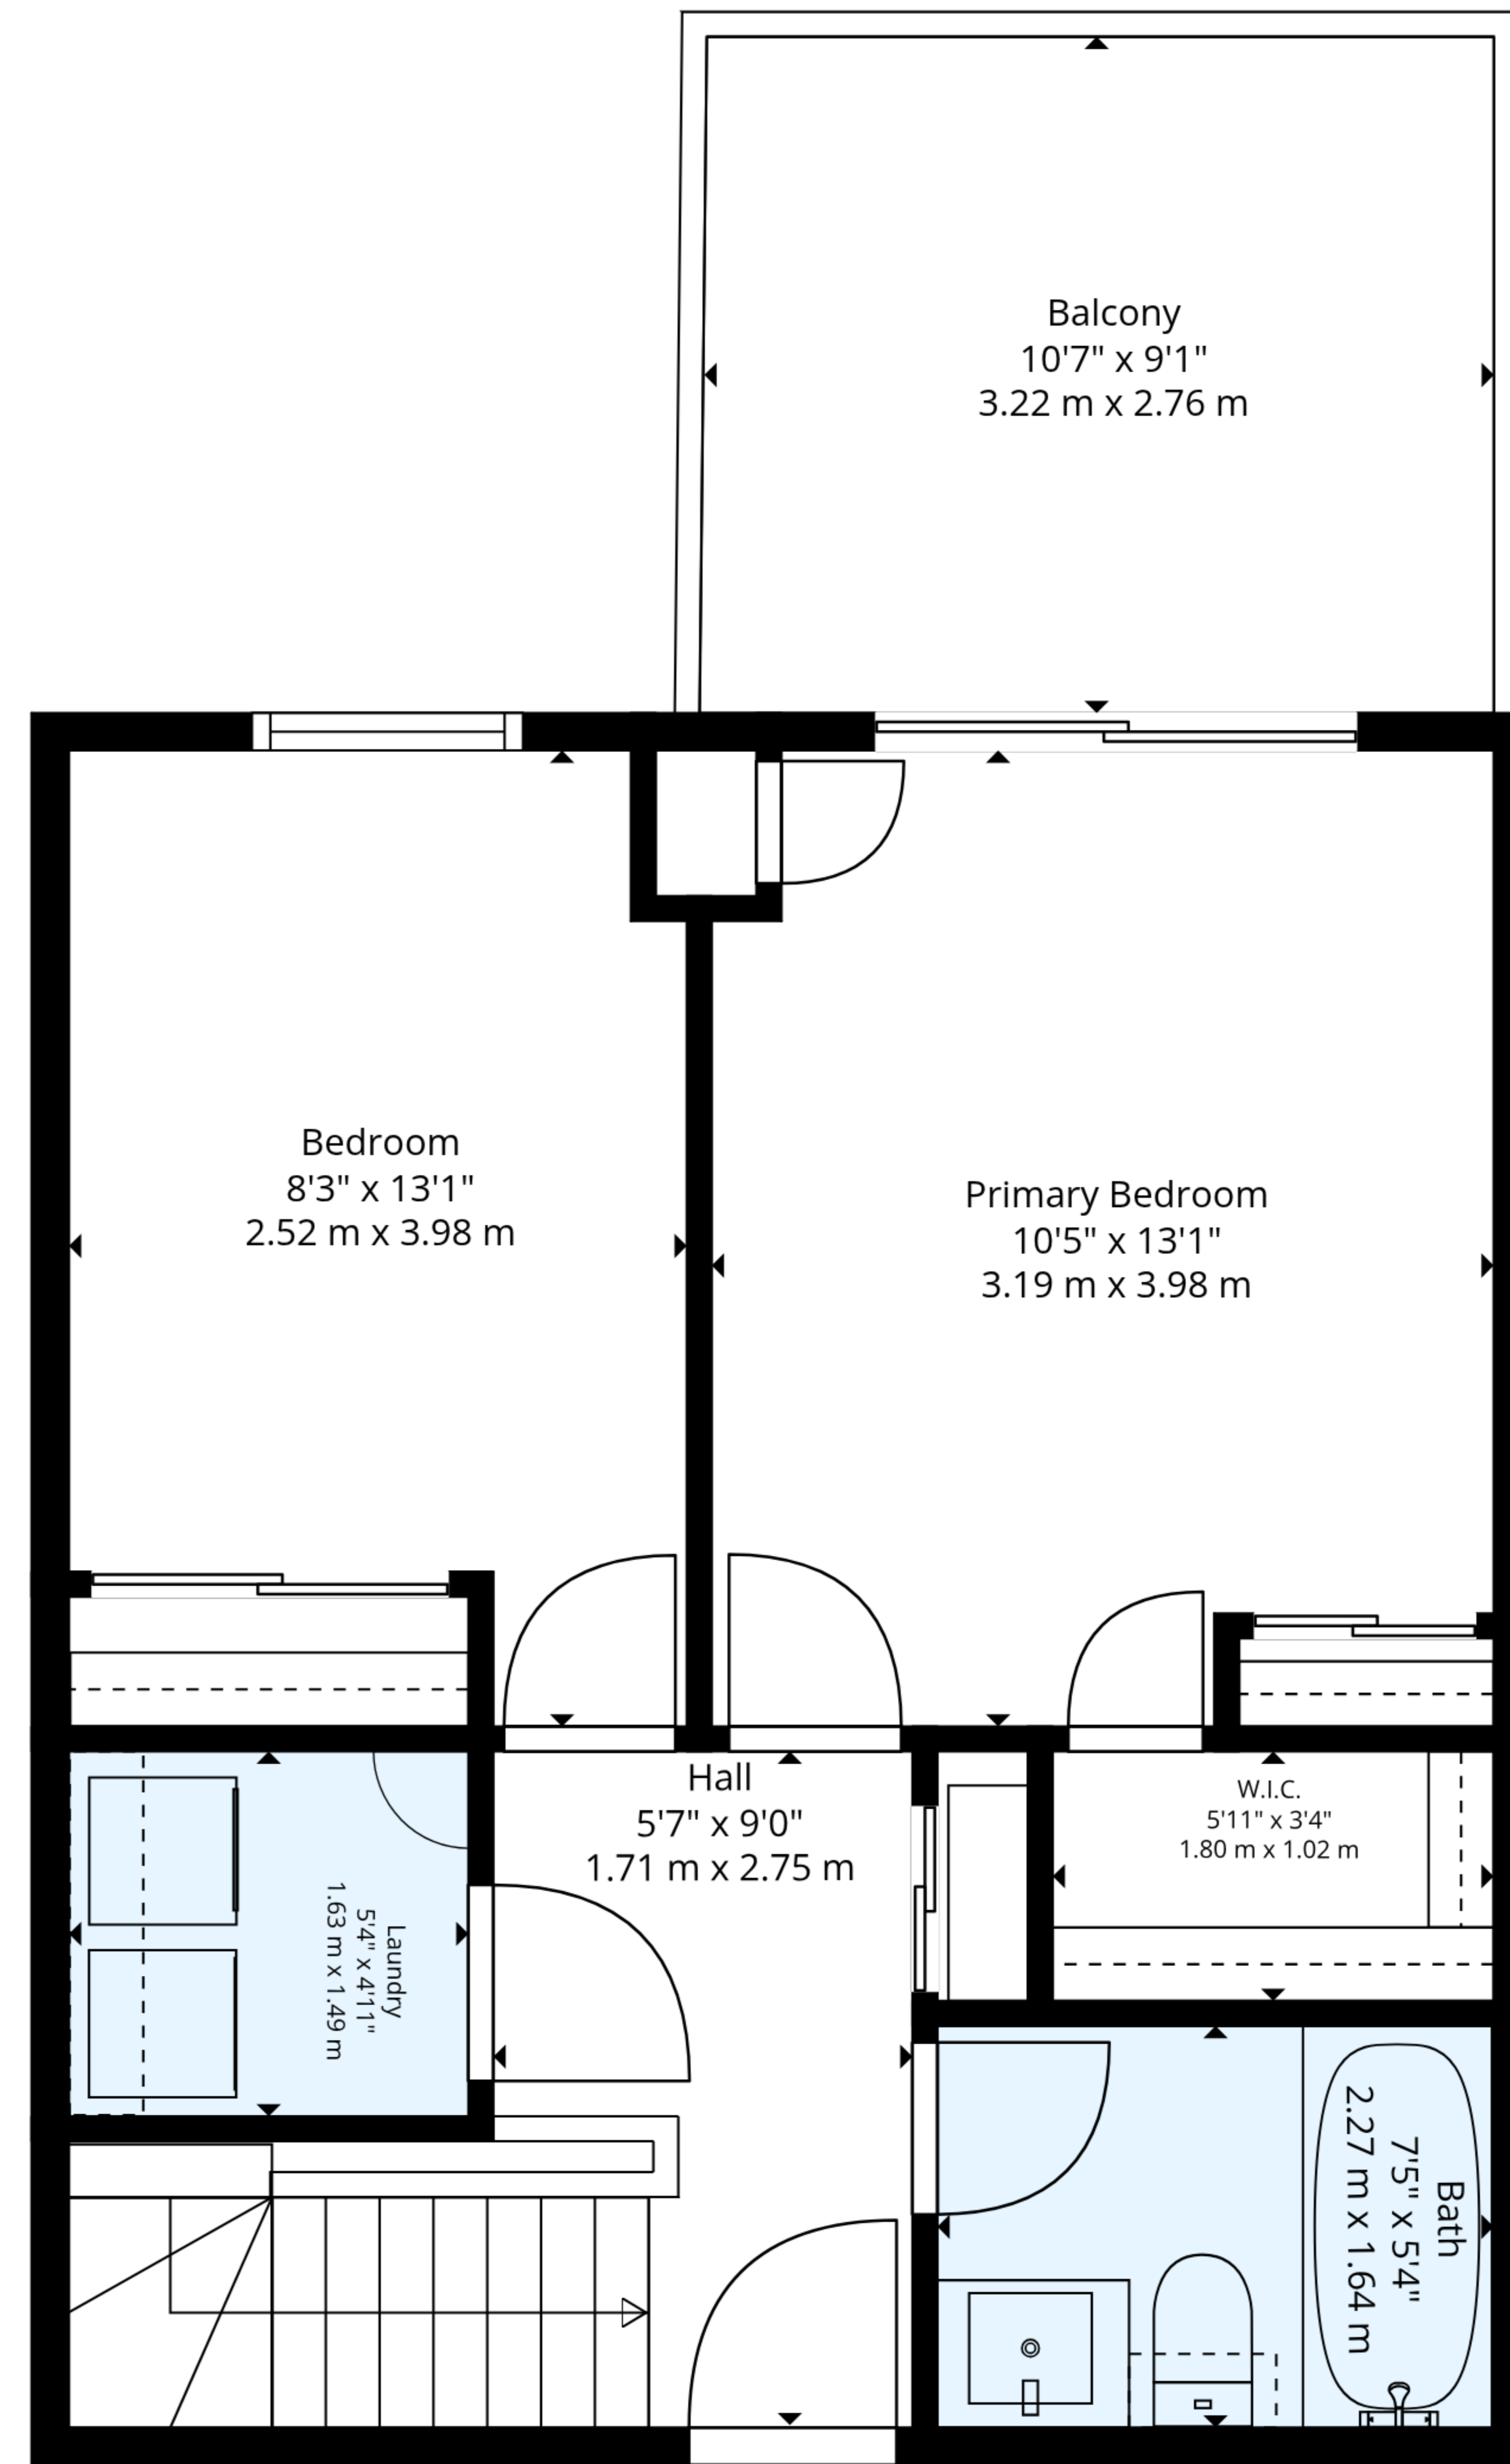

Ground Floor

1st Floor

Total: 935 sq. Ft, 87 m²
 Ground Floor: 508 sq. Ft, 47 M², 1st Floor: 427 sq. Ft, 40 m²
 Excluded Areas: Balcony: 182 sq. Ft, 17 M², Walls: 101 sq. Ft, 10 m²

Total: 935 sq. Ft, 87 m2

Ground Floor: 508 sq. Ft, 47 M2, 1st Floor: 427 sq. Ft, 40 m2
 Excluded Areas: Balcony: 182 sq. Ft, 17 M2, Walls: 101 sq. Ft, 10 m2

Information Is Calculated By Air Unlimited Corp. ; Deemed Highly Reliable But Not Guaranteed.

Total: 935 sq. Ft, 87 m2

Ground Floor: 508 sq. Ft, 47 M2, 1st Floor: 427 sq. Ft, 40 m2
 Excluded Areas: Balcony: 182 sq. Ft, 17 M2, Walls: 101 sq. Ft, 10 m2

Information Is Calculated By Air Unlimited Corp. ; Deemed Highly Reliable But Not Guaranteed.