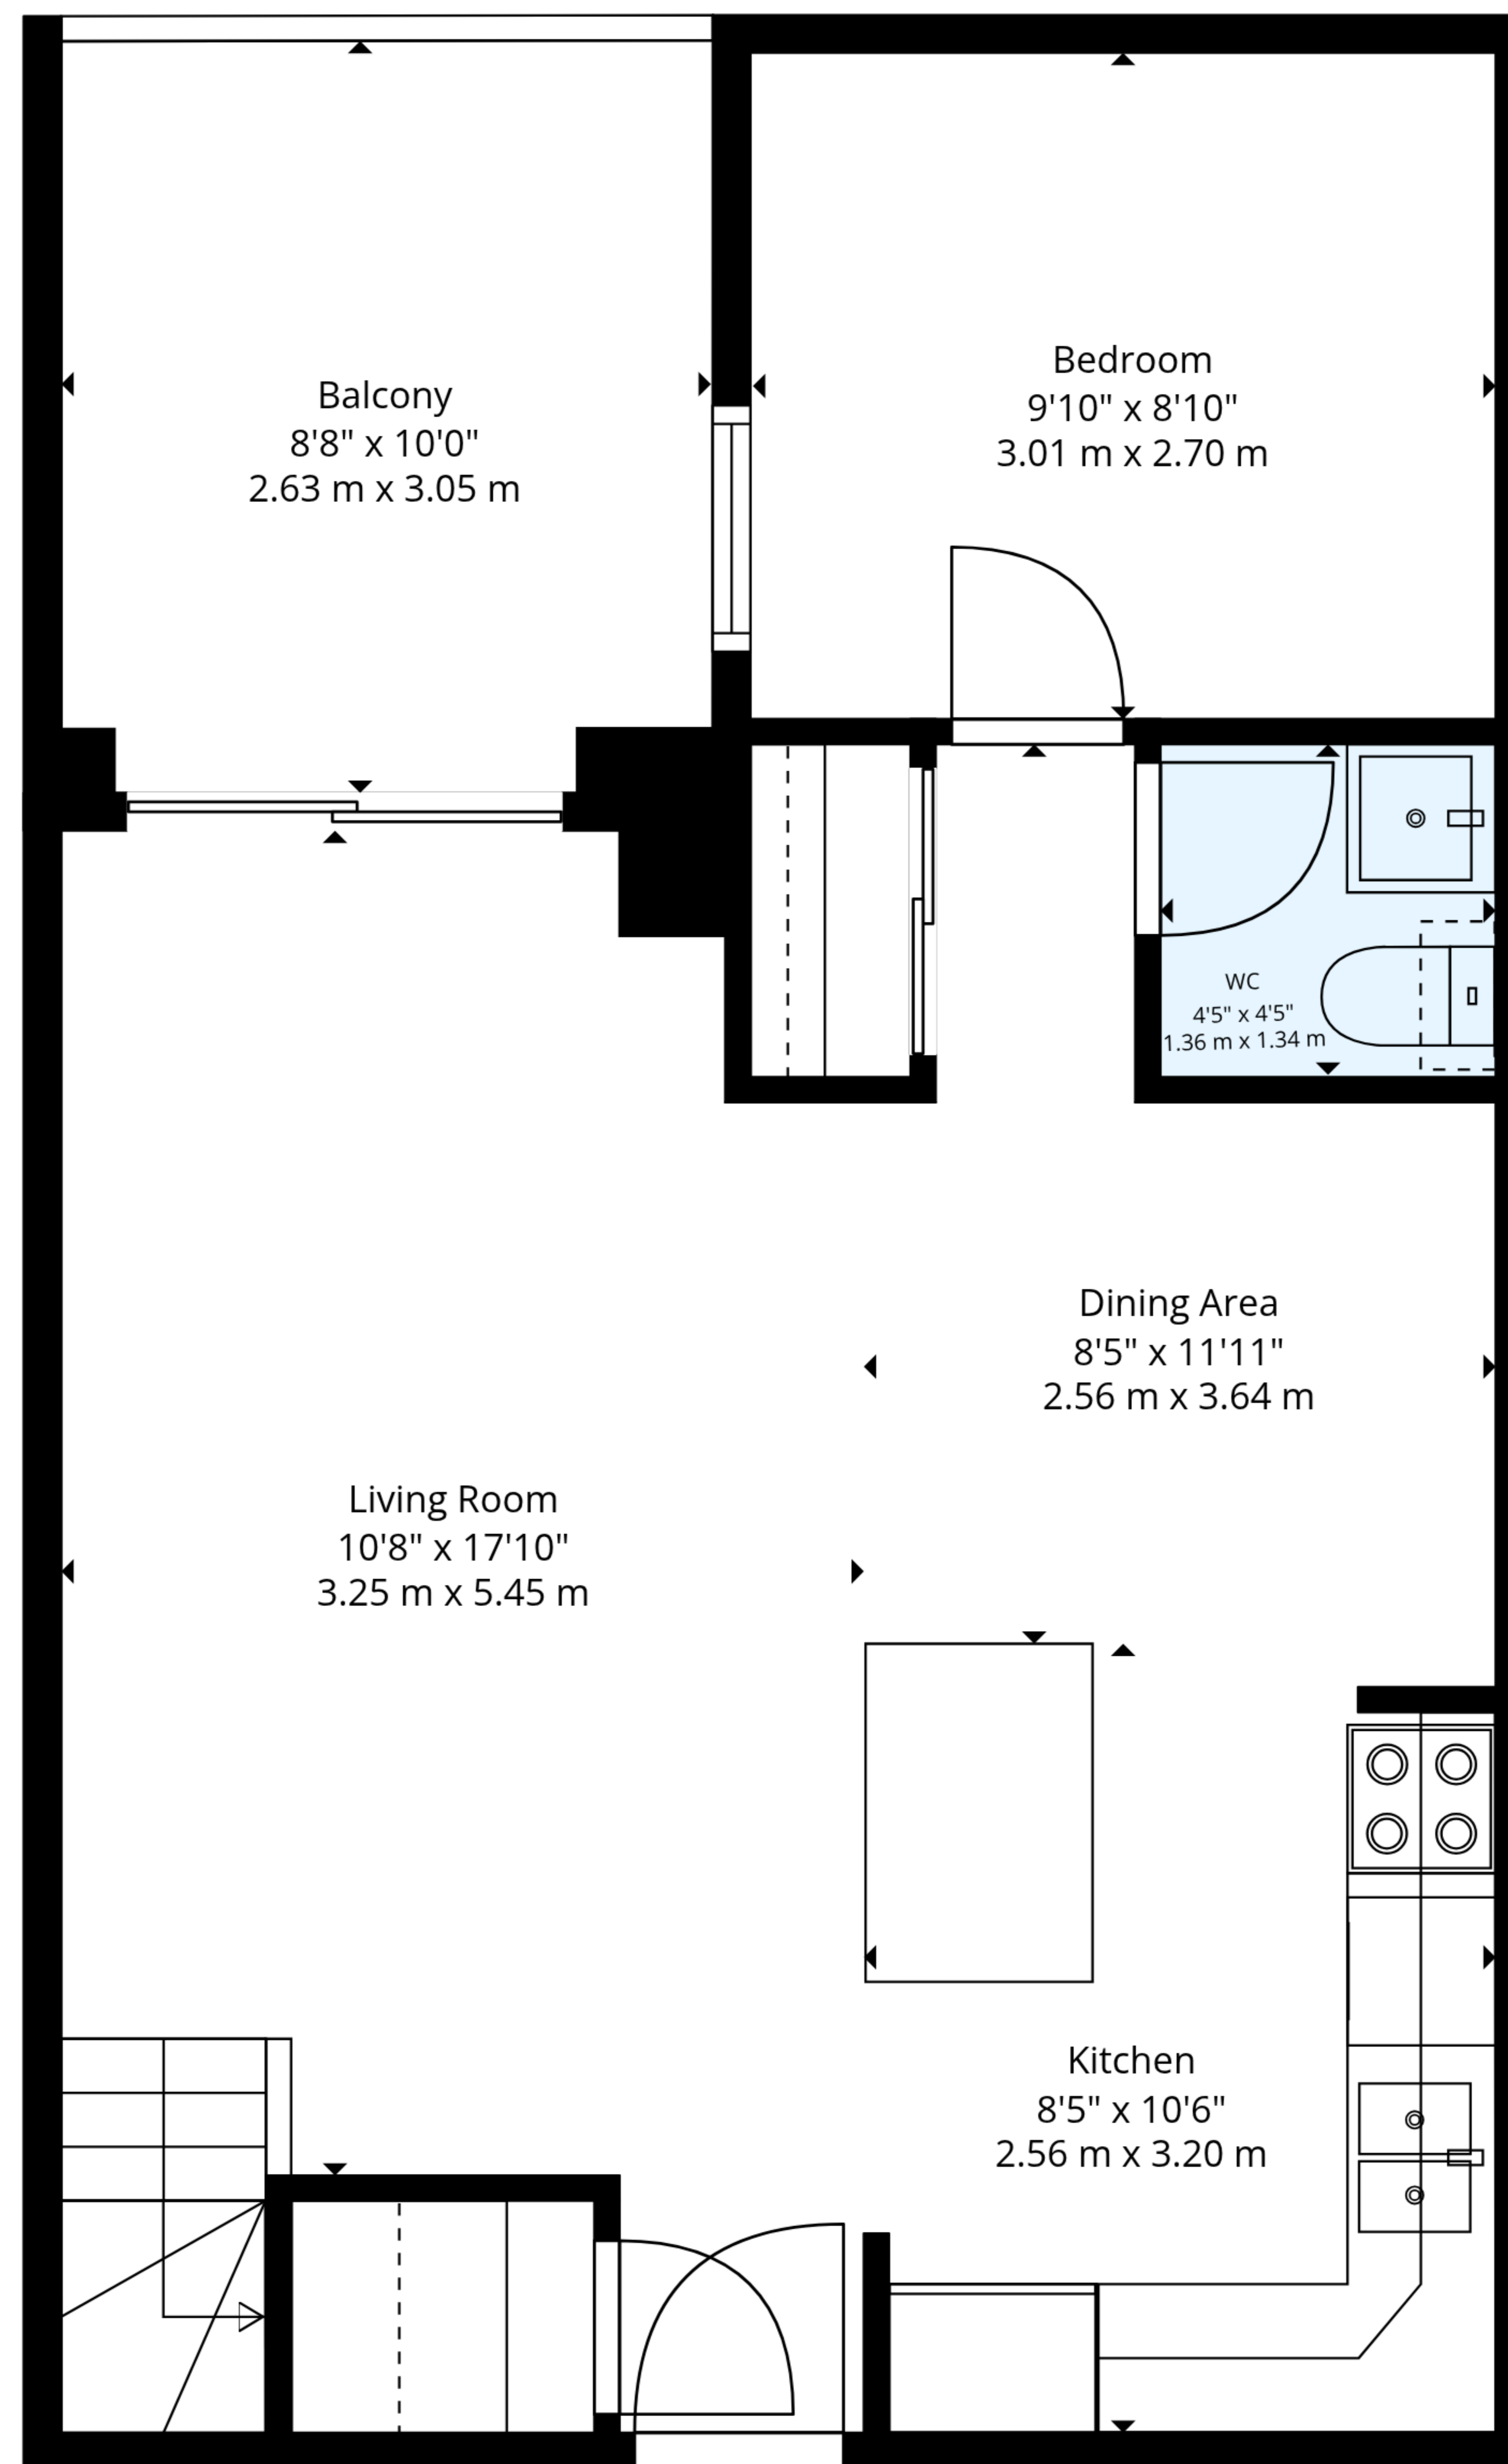

Ground Floor

1st Floor

Total: 935 sq. Ft, 87 m²
 Ground Floor: 508 sq. Ft, 47 M², 1st Floor: 427 sq. Ft, 40 m²
 Excluded Areas: Balcony: 182 sq. Ft, 17 M², Walls: 101 sq. Ft, 10 m²

Total: 935 sq. Ft, 87 m2

Ground Floor: 508 sq. Ft, 47 M2, 1st Floor: 427 sq. Ft, 40 m2
 Excluded Areas: Balcony: 182 sq. Ft, 17 M2, Walls: 101 sq. Ft, 10 m2

Information Is Calculated By Air Unlimited Corp. ; Deemed Highly Reliable But Not Guaranteed.

Total: 935 sq. Ft, 87 m2

Ground Floor: 508 sq. Ft, 47 M2, 1st Floor: 427 sq. Ft, 40 m2
 Excluded Areas: Balcony: 182 sq. Ft, 17 M2, Walls: 101 sq. Ft, 10 m2

Information Is Calculated By Air Unlimited Corp. ; Deemed Highly Reliable But Not Guaranteed.