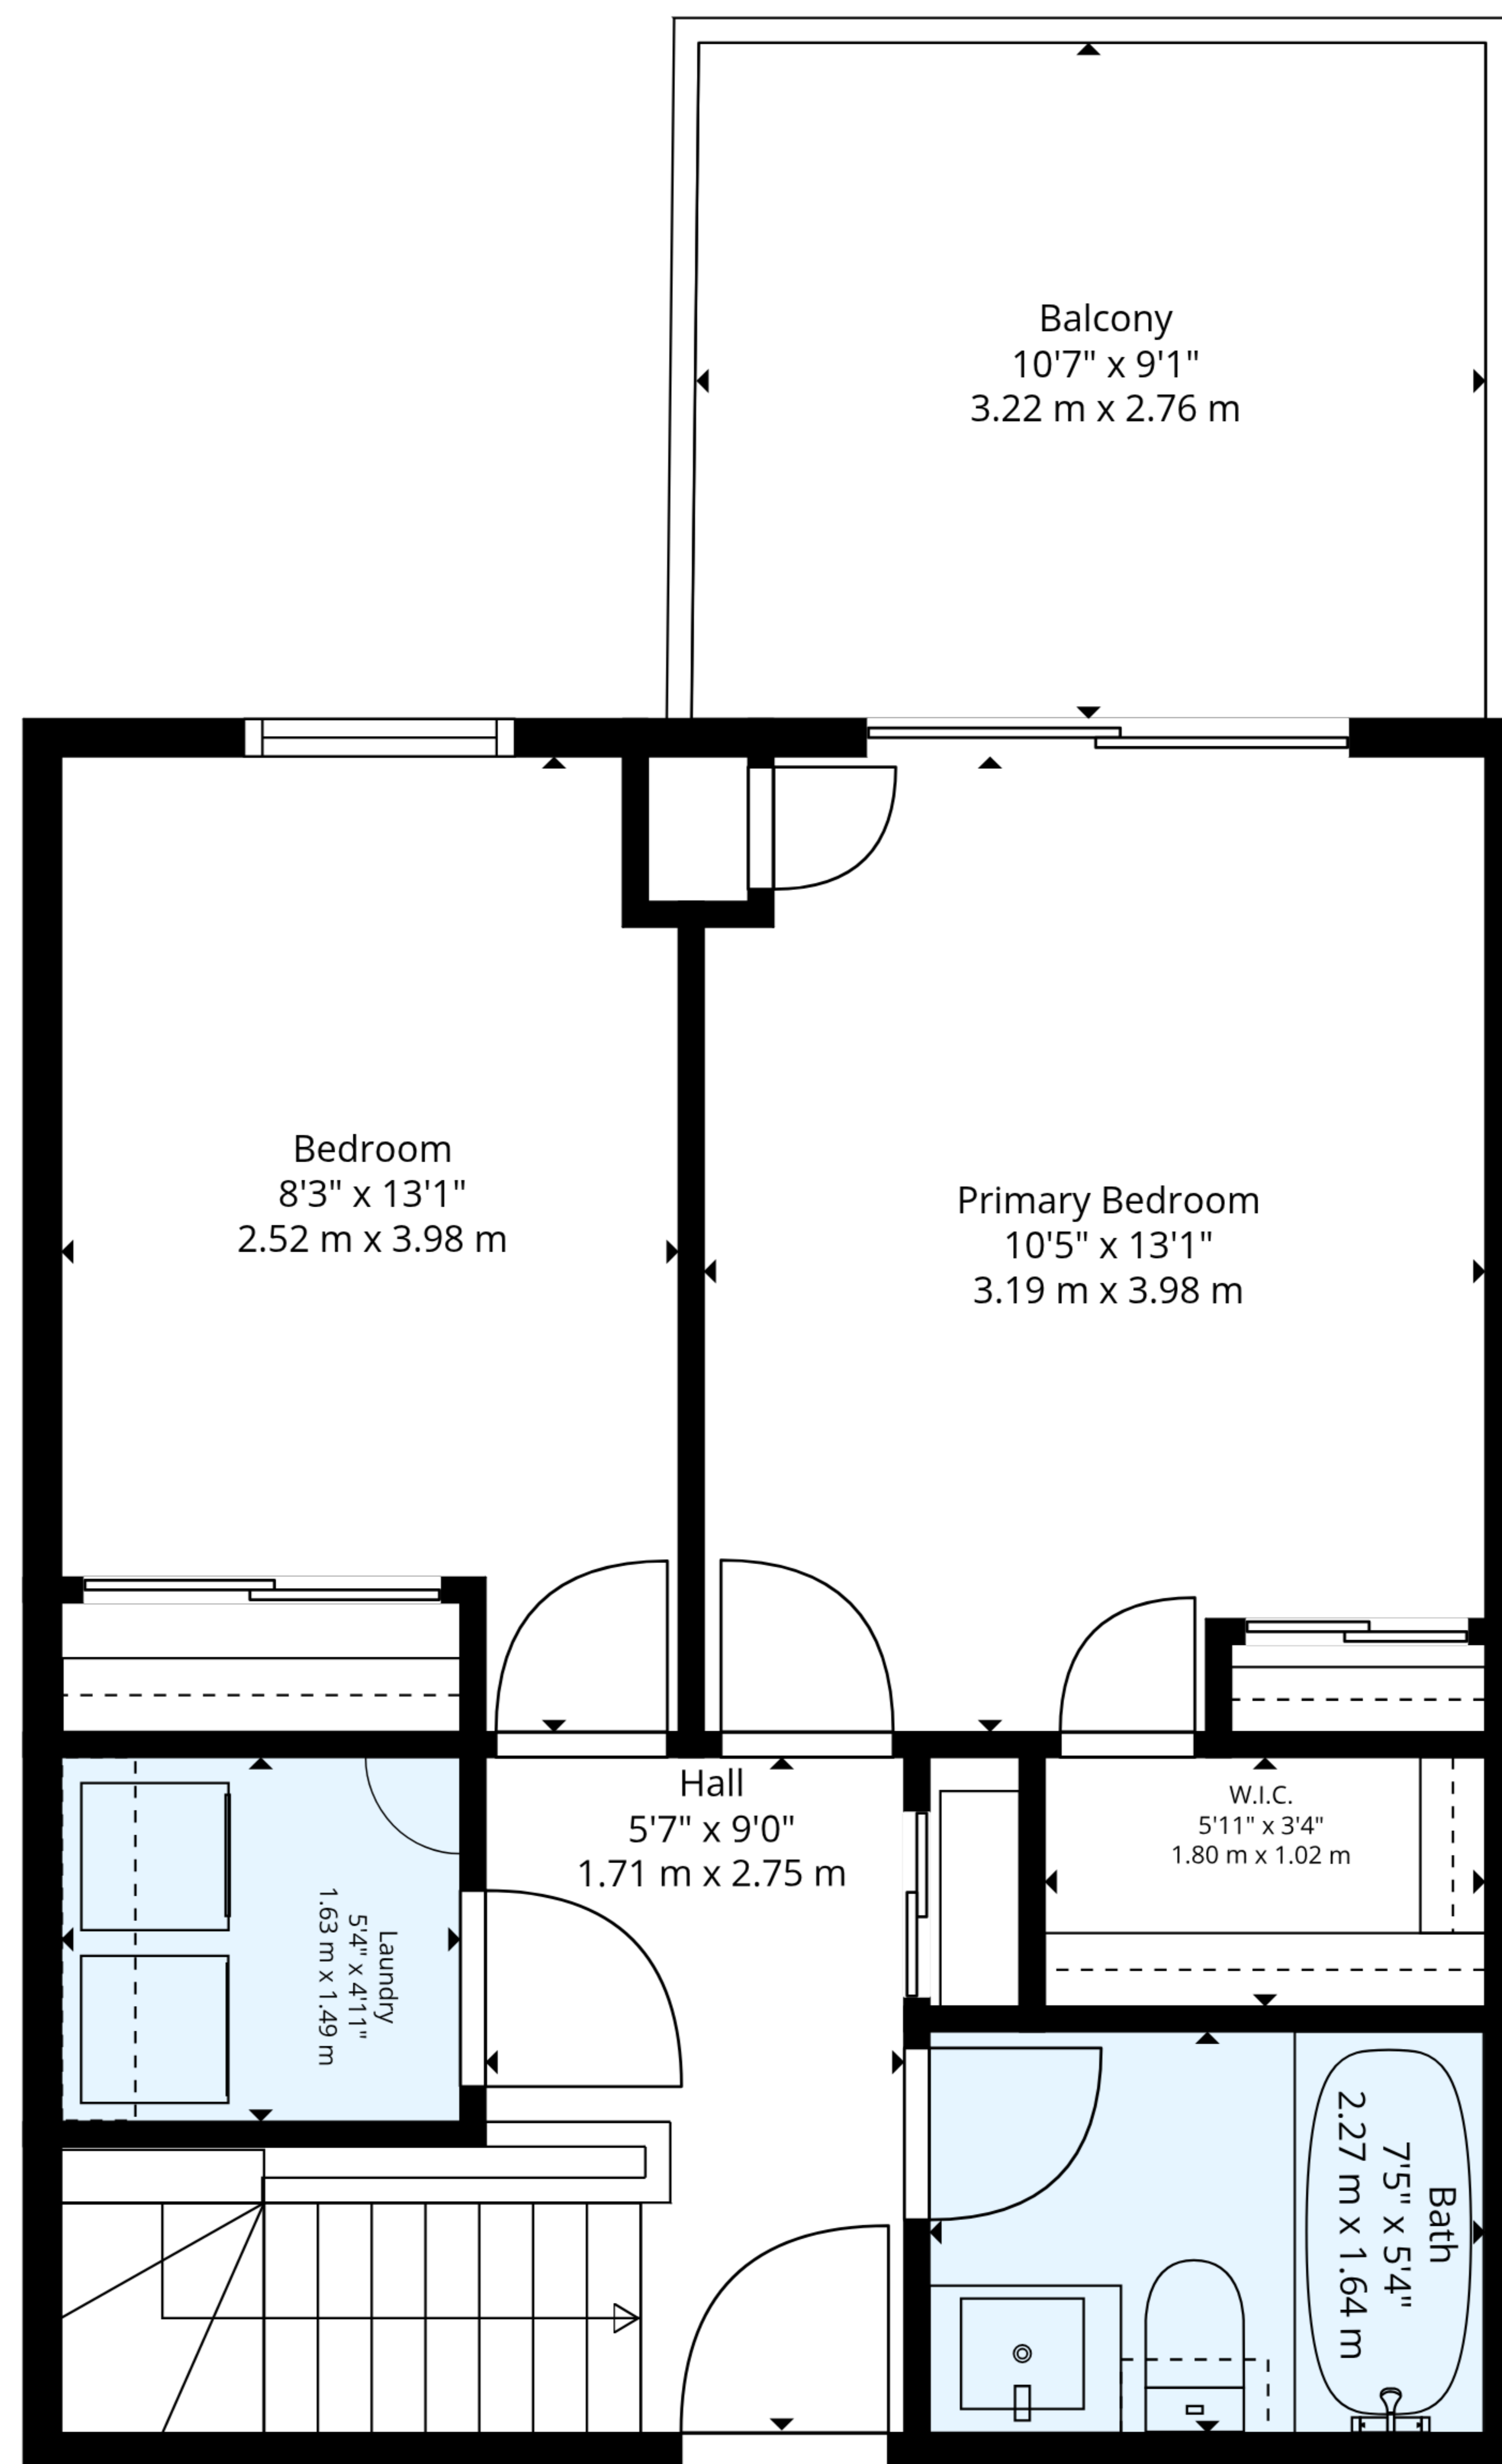

Ground Floor

1st Floor

Total: 935 sq. Ft, 87 m²
 Ground Floor: 508 sq. Ft, 47 M², 1st Floor: 427 sq. Ft, 40 m²
 Excluded Areas: Balcony: 182 sq. Ft, 17 M², Walls: 101 sq. Ft, 10 m²

Total: 935 sq. Ft, 87 m2

Ground Floor: 508 sq. Ft, 47 M2, 1st Floor: 427 sq. Ft, 40 m2
 Excluded Areas: Balcony: 182 sq. Ft, 17 M2, Walls: 101 sq. Ft, 10 m2

Information Is Calculated By Air Unlimited Corp. ; Deemed Highly Reliable But Not Guaranteed.

Total: 935 sq. Ft, 87 m2

Ground Floor: 508 sq. Ft, 47 M2, 1st Floor: 427 sq. Ft, 40 m2
 Excluded Areas: Balcony: 182 sq. Ft, 17 M2, Walls: 101 sq. Ft, 10 m2

Information Is Calculated By Air Unlimited Corp. ; Deemed Highly Reliable But Not Guaranteed.