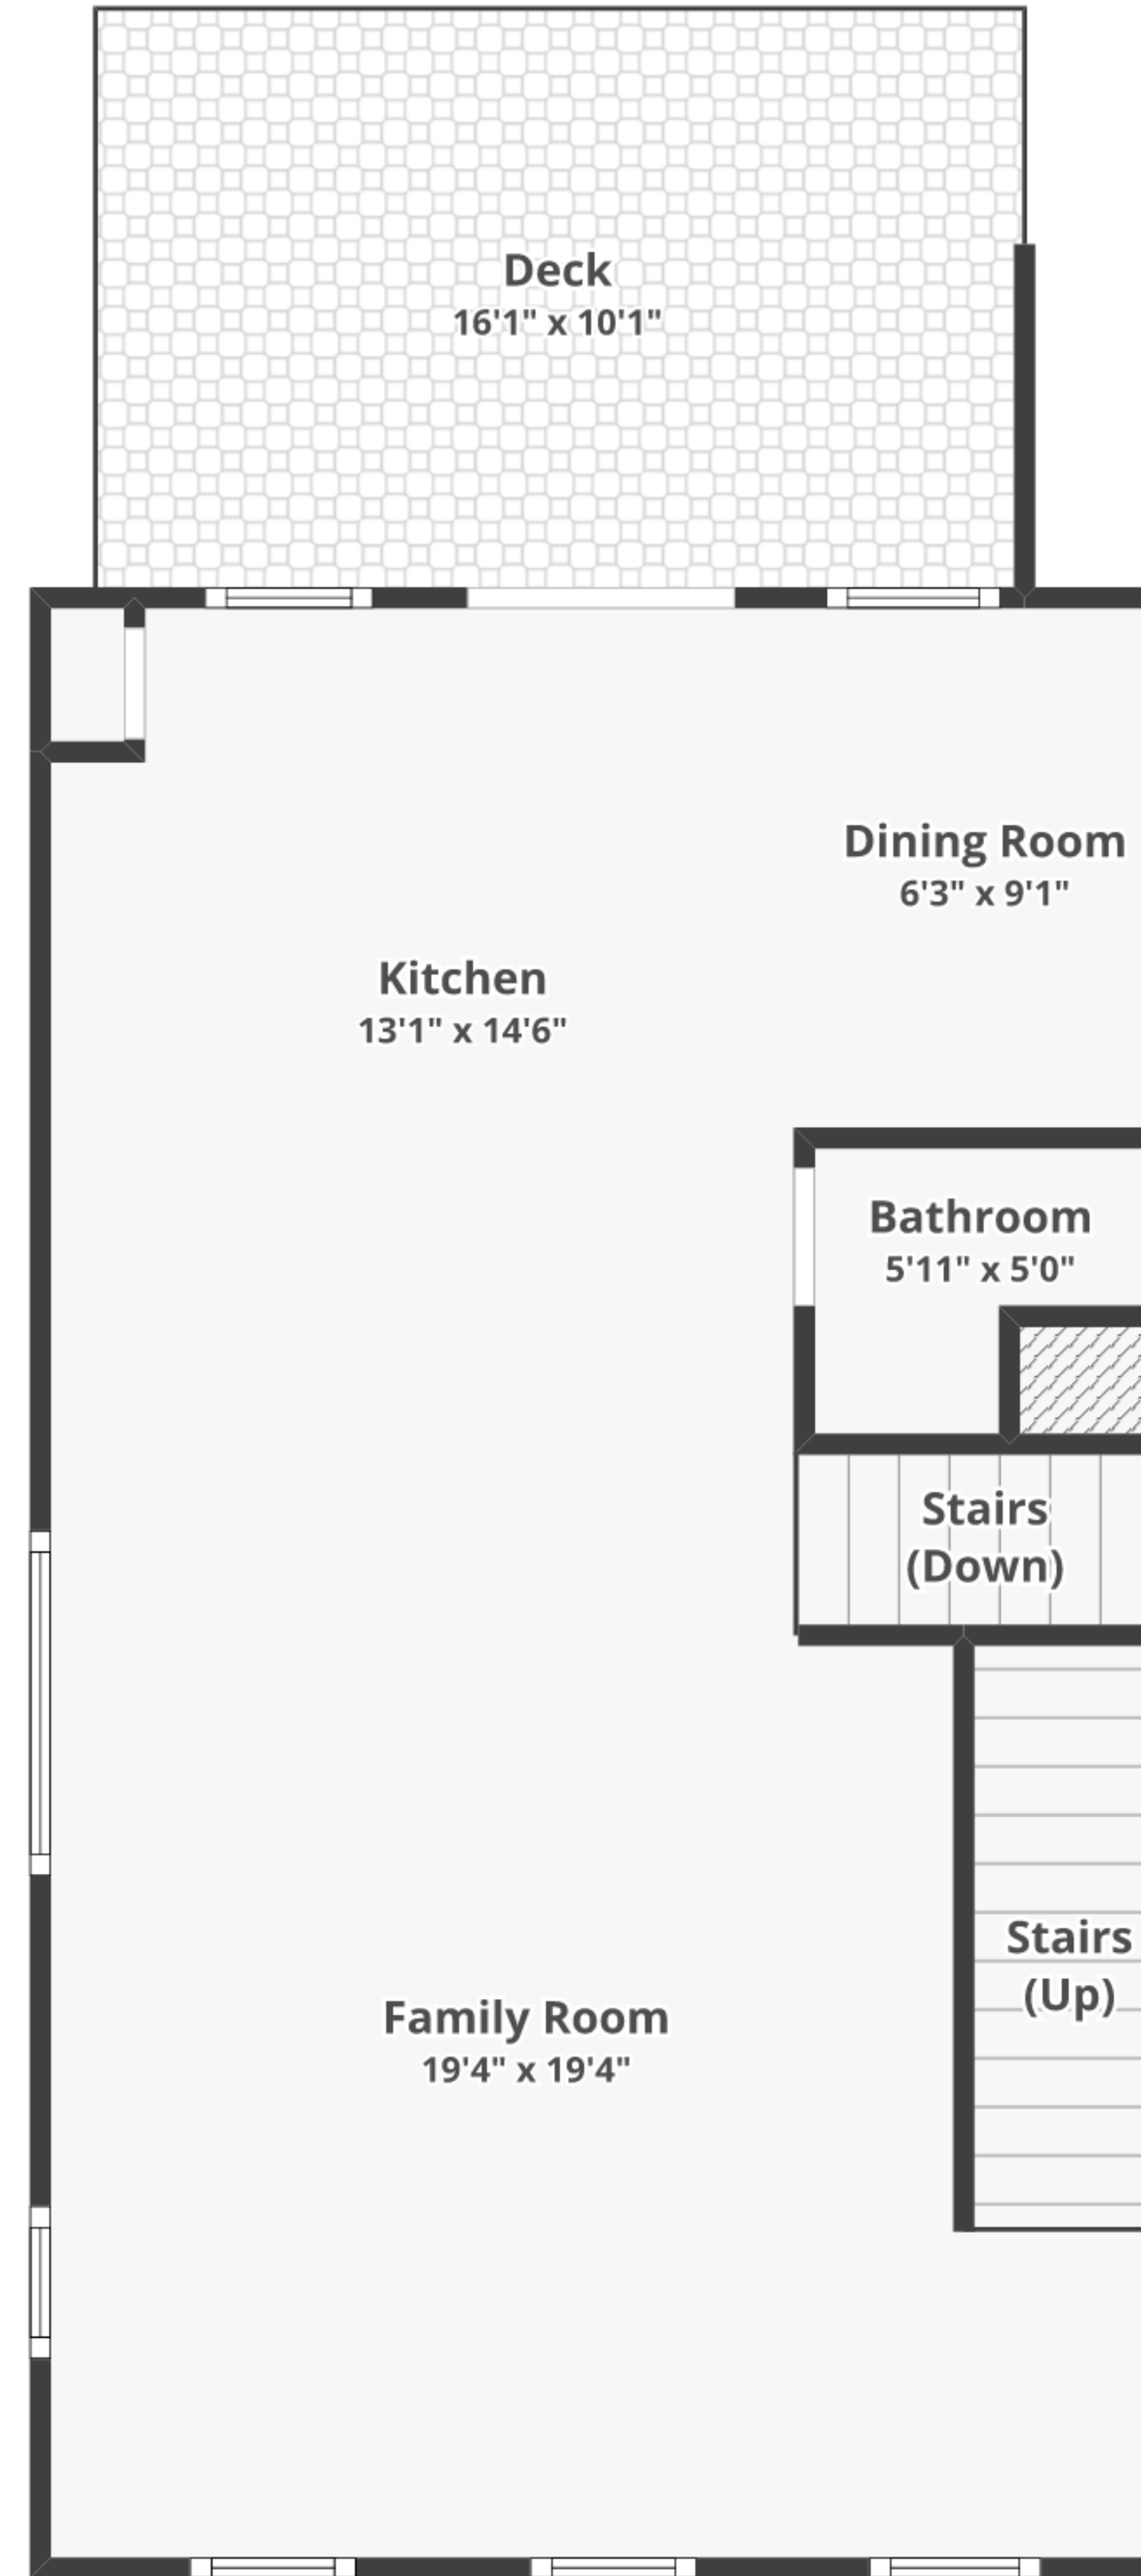

# 109 Splendor Garden Way, Stephenson, VA 22656

Total finished area: ~1,571.56 sq. ft.

**FLOOR 1**  
Finished area: ~361.92 sq. ft.

**FLOOR 2**  
Finished area: ~609.36 sq. ft.

**FLOOR 3**  
Finished area: ~600.28 sq. ft.