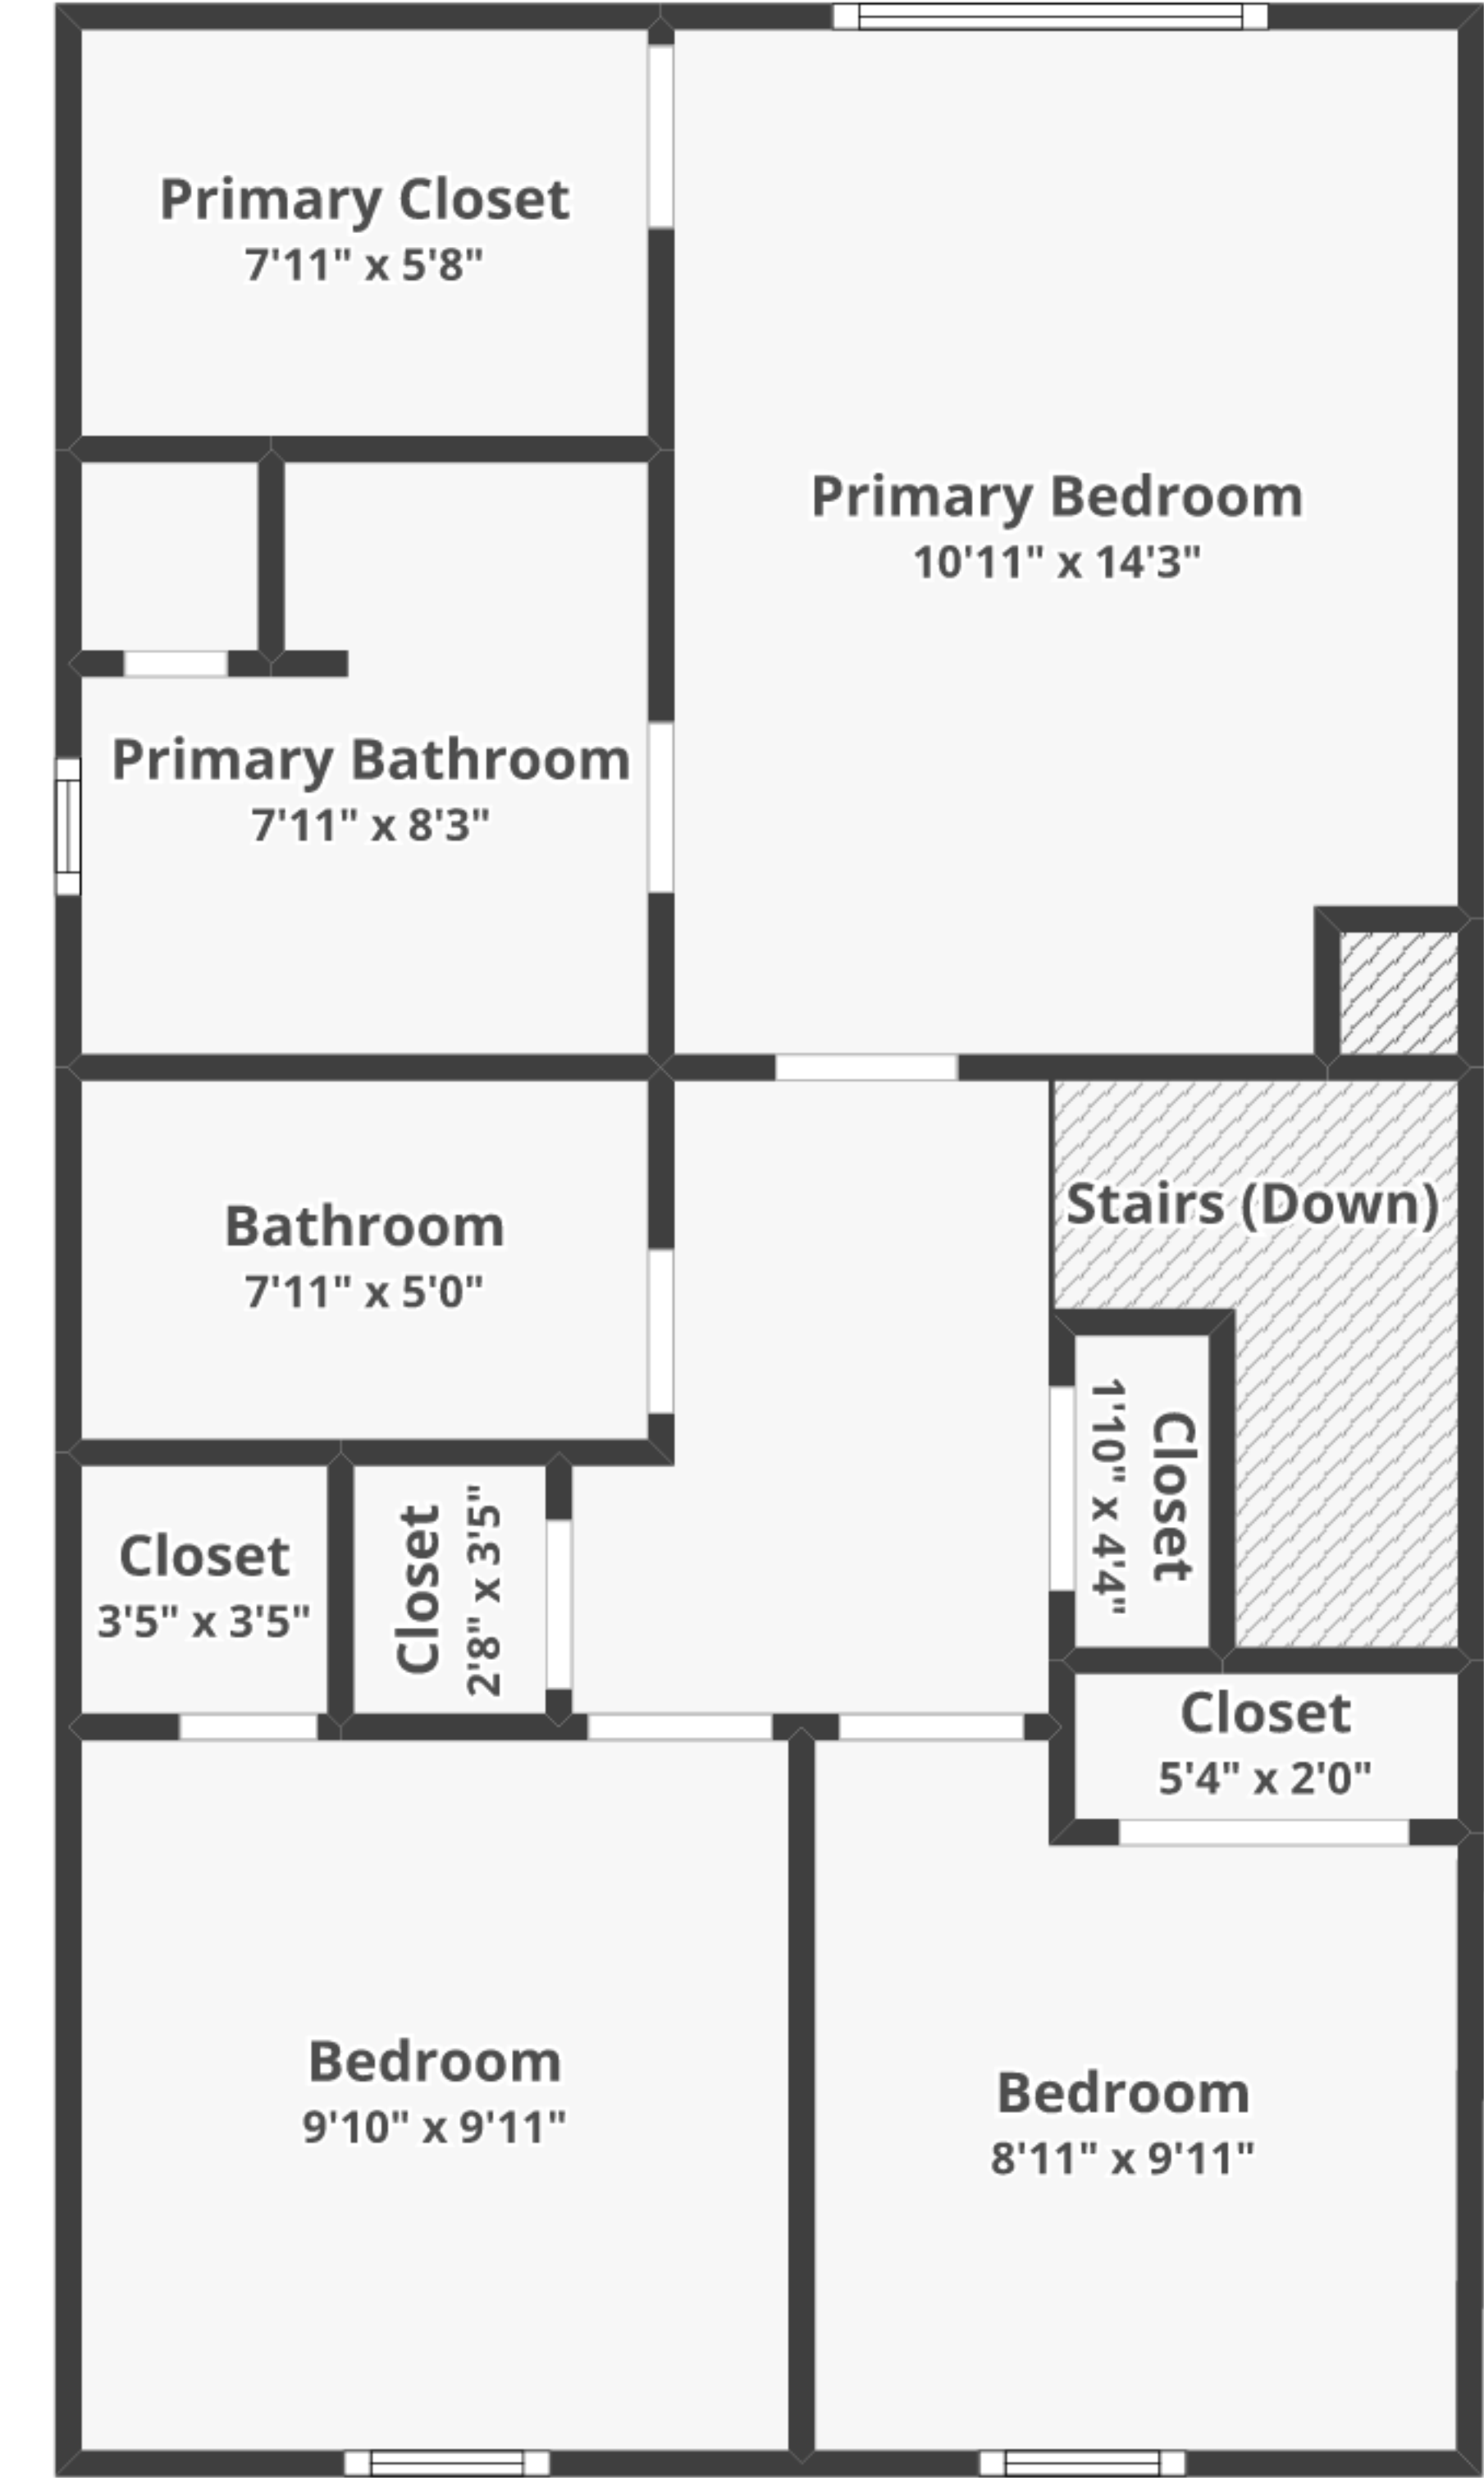

# 109 Splendor Garden Way, Stephenson, VA 22656

Total finished area: ~1,571.56 sq. ft.

**FLOOR 1**  
Finished area: ~361.92 sq. ft.

**FLOOR 2**  
Finished area: ~609.36 sq. ft.

**FLOOR 3**  
Finished area: ~600.28 sq. ft.