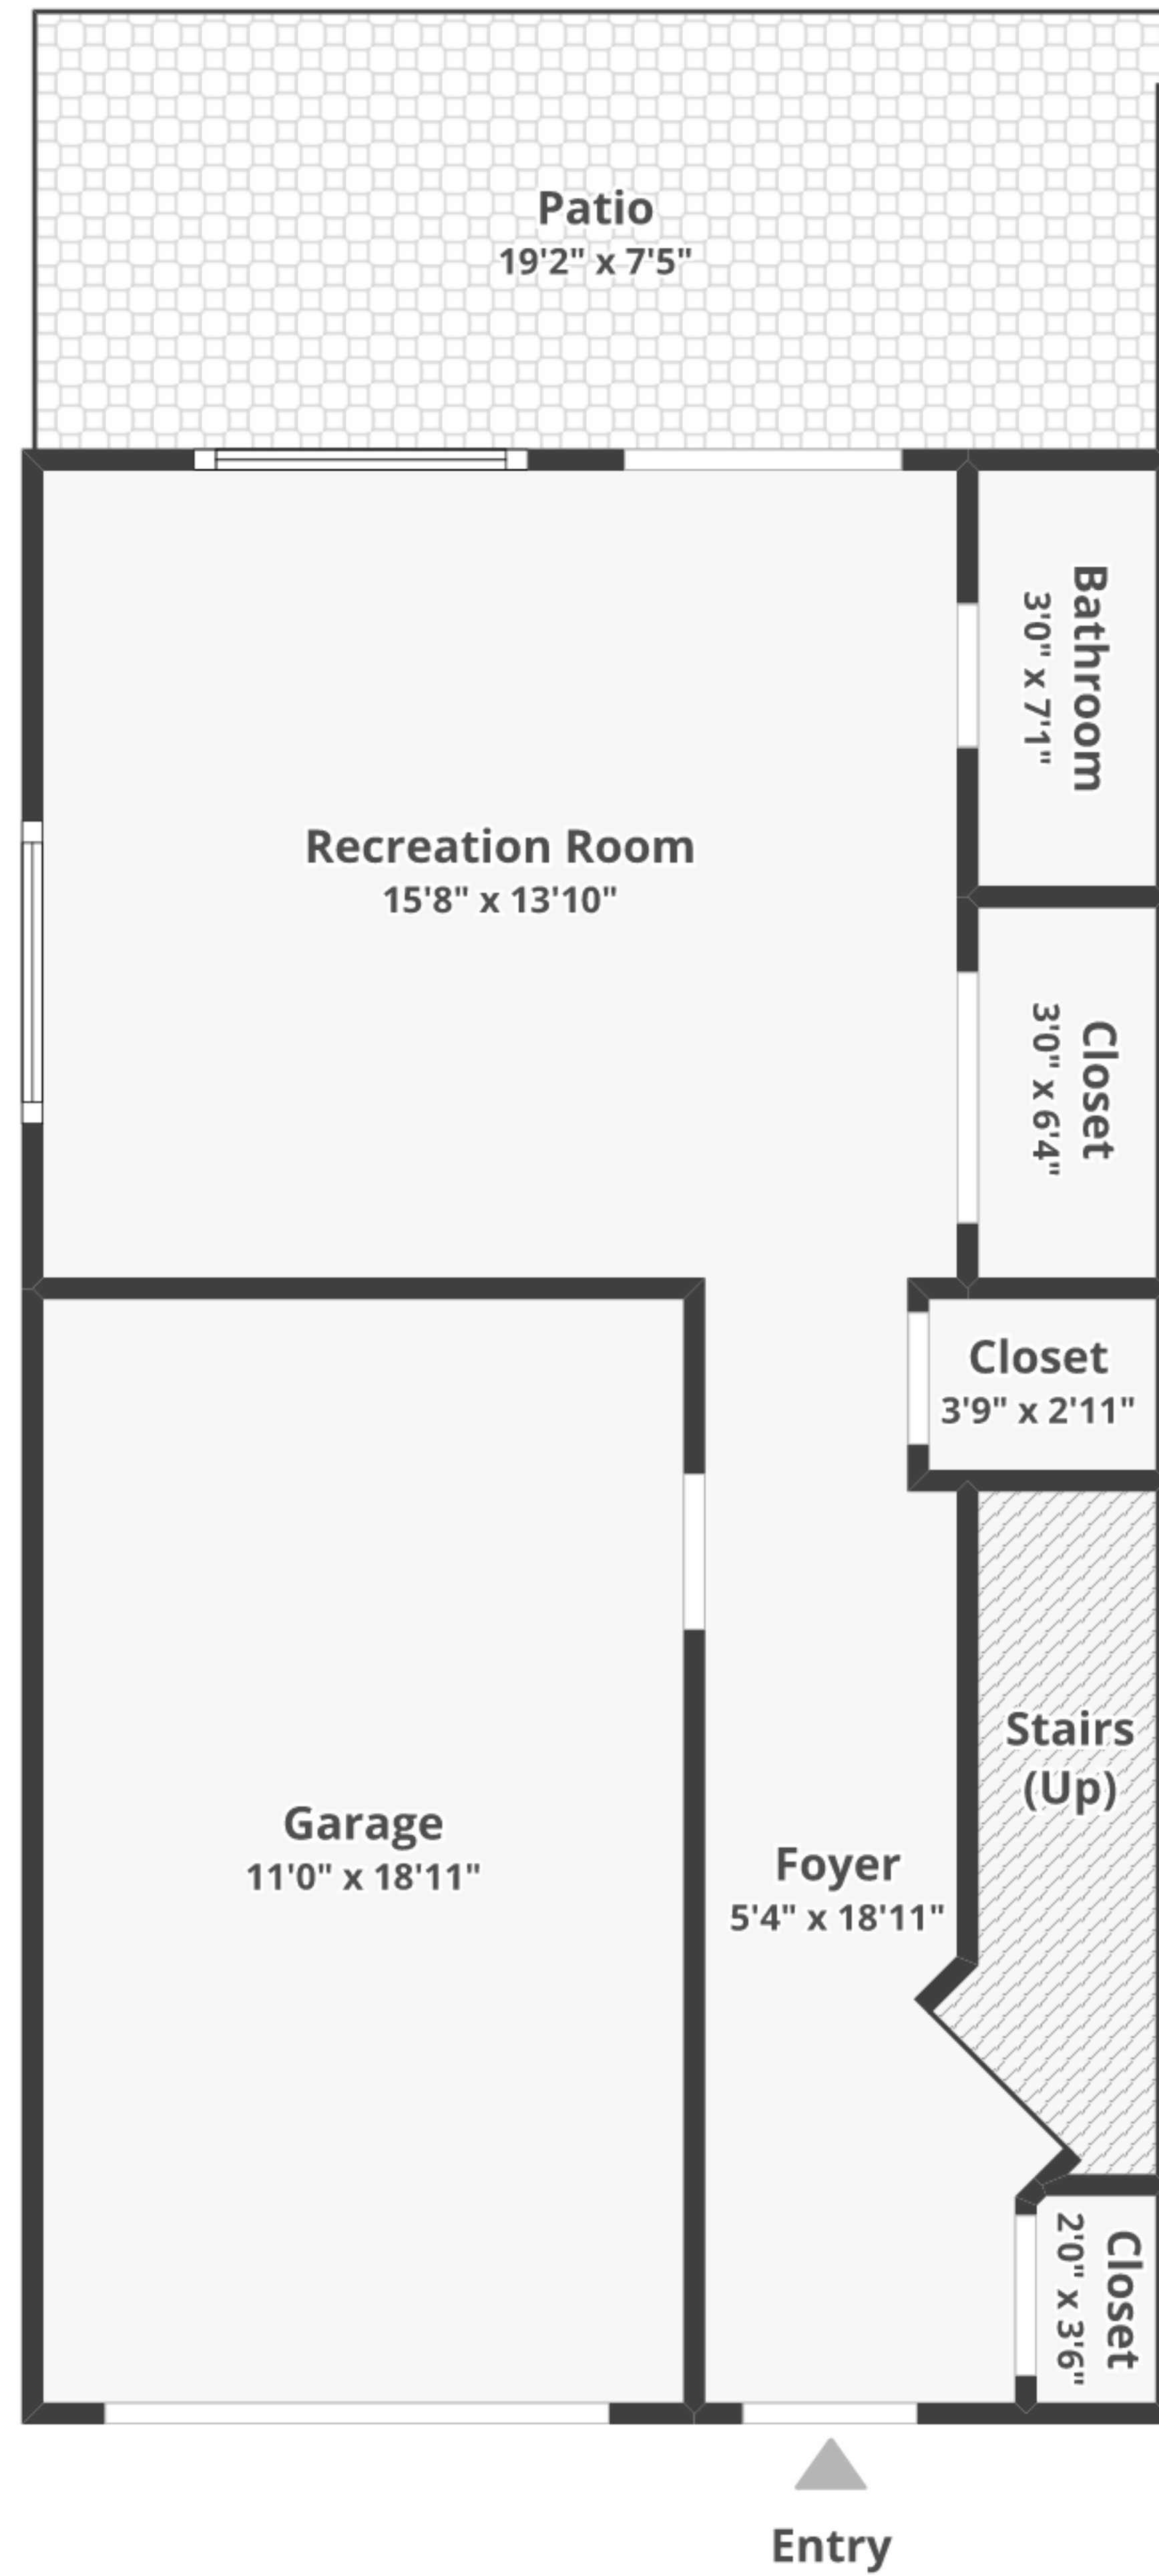

# 109 Splendor Garden Way, Stephenson, VA 22656

Total finished area: ~1,571.56 sq. ft.

**FLOOR 1**  
Finished area: ~361.92 sq. ft.

**FLOOR 2**  
Finished area: ~609.36 sq. ft.

**FLOOR 3**  
Finished area: ~600.28 sq. ft.