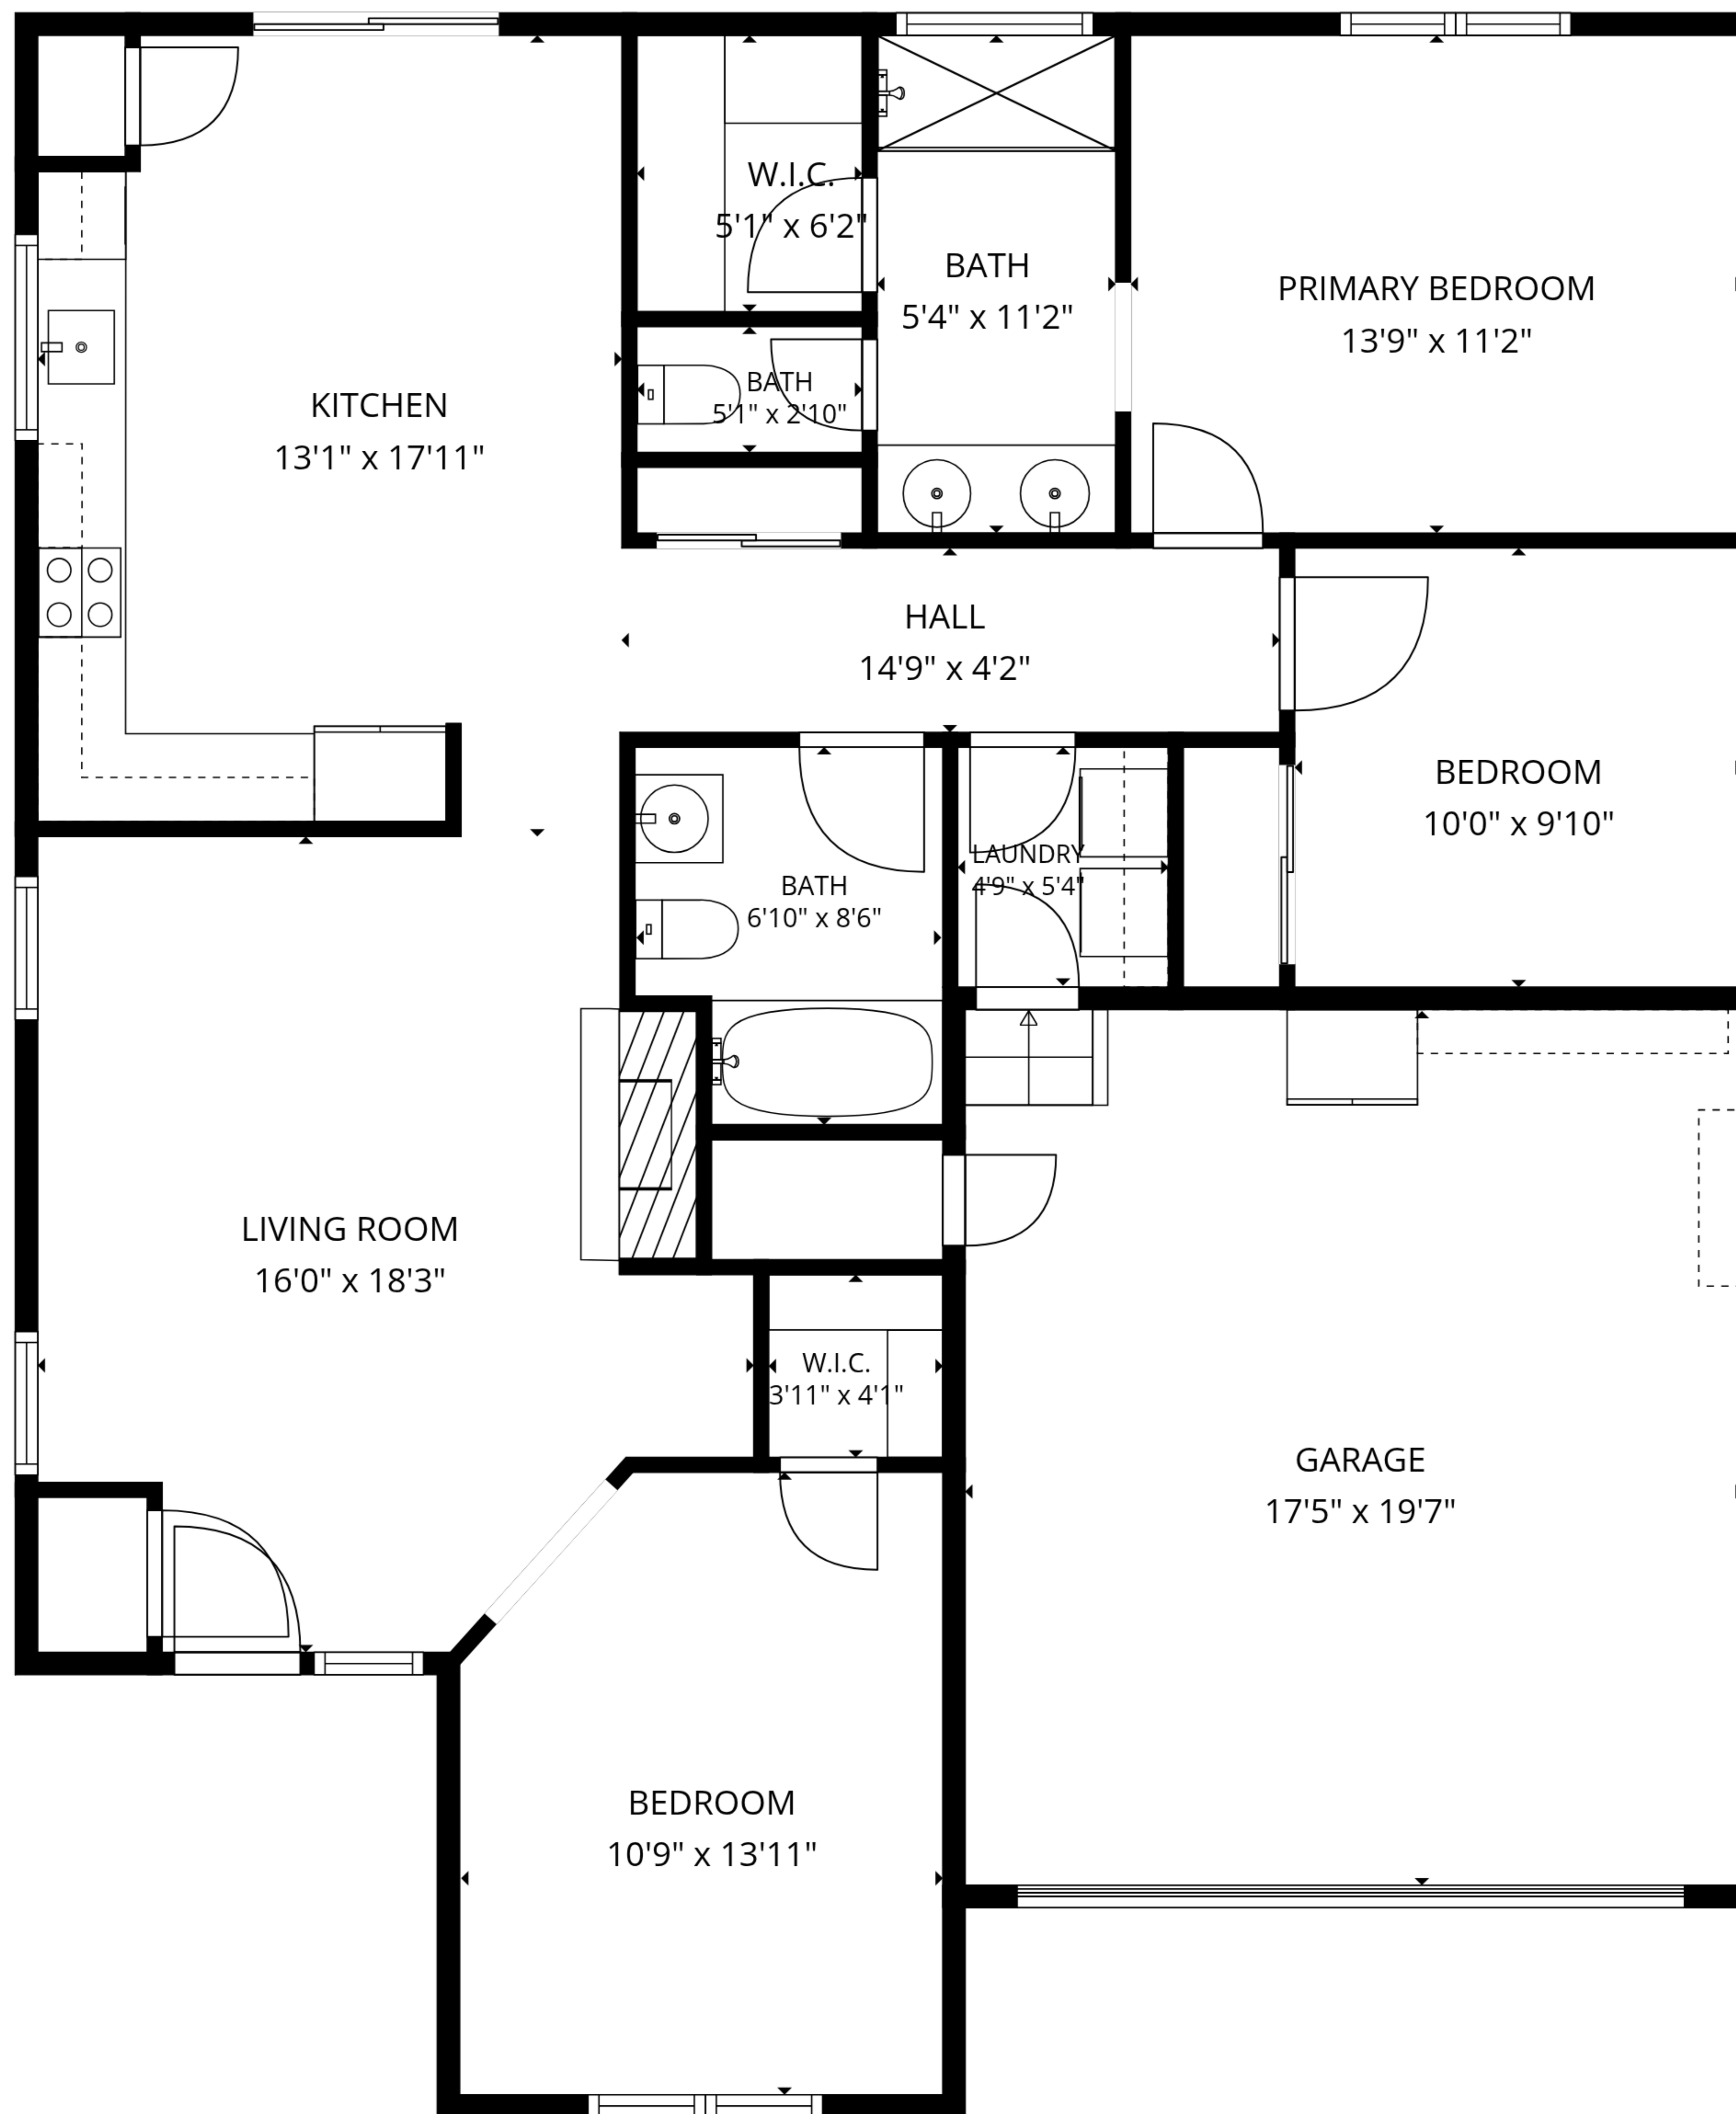

TOTAL: 1223 sq. ft
 1st floor: 1223 sq. ft
 EXCLUDED AREAS: GARAGE: 341 sq. ft, WALLS: 104 sq. ft

SIZES AND DIMENSIONS ARE APPROXIMATE, ACTUAL MAY VARY.

TOTAL: 1223 sq. ft
 1st floor: 1223 sq. ft
 EXCLUDED AREAS: GARAGE: 341 sq. ft, WALLS: 104 sq. ft

SIZES AND DIMENSIONS ARE APPROXIMATE, ACTUAL MAY VARY.