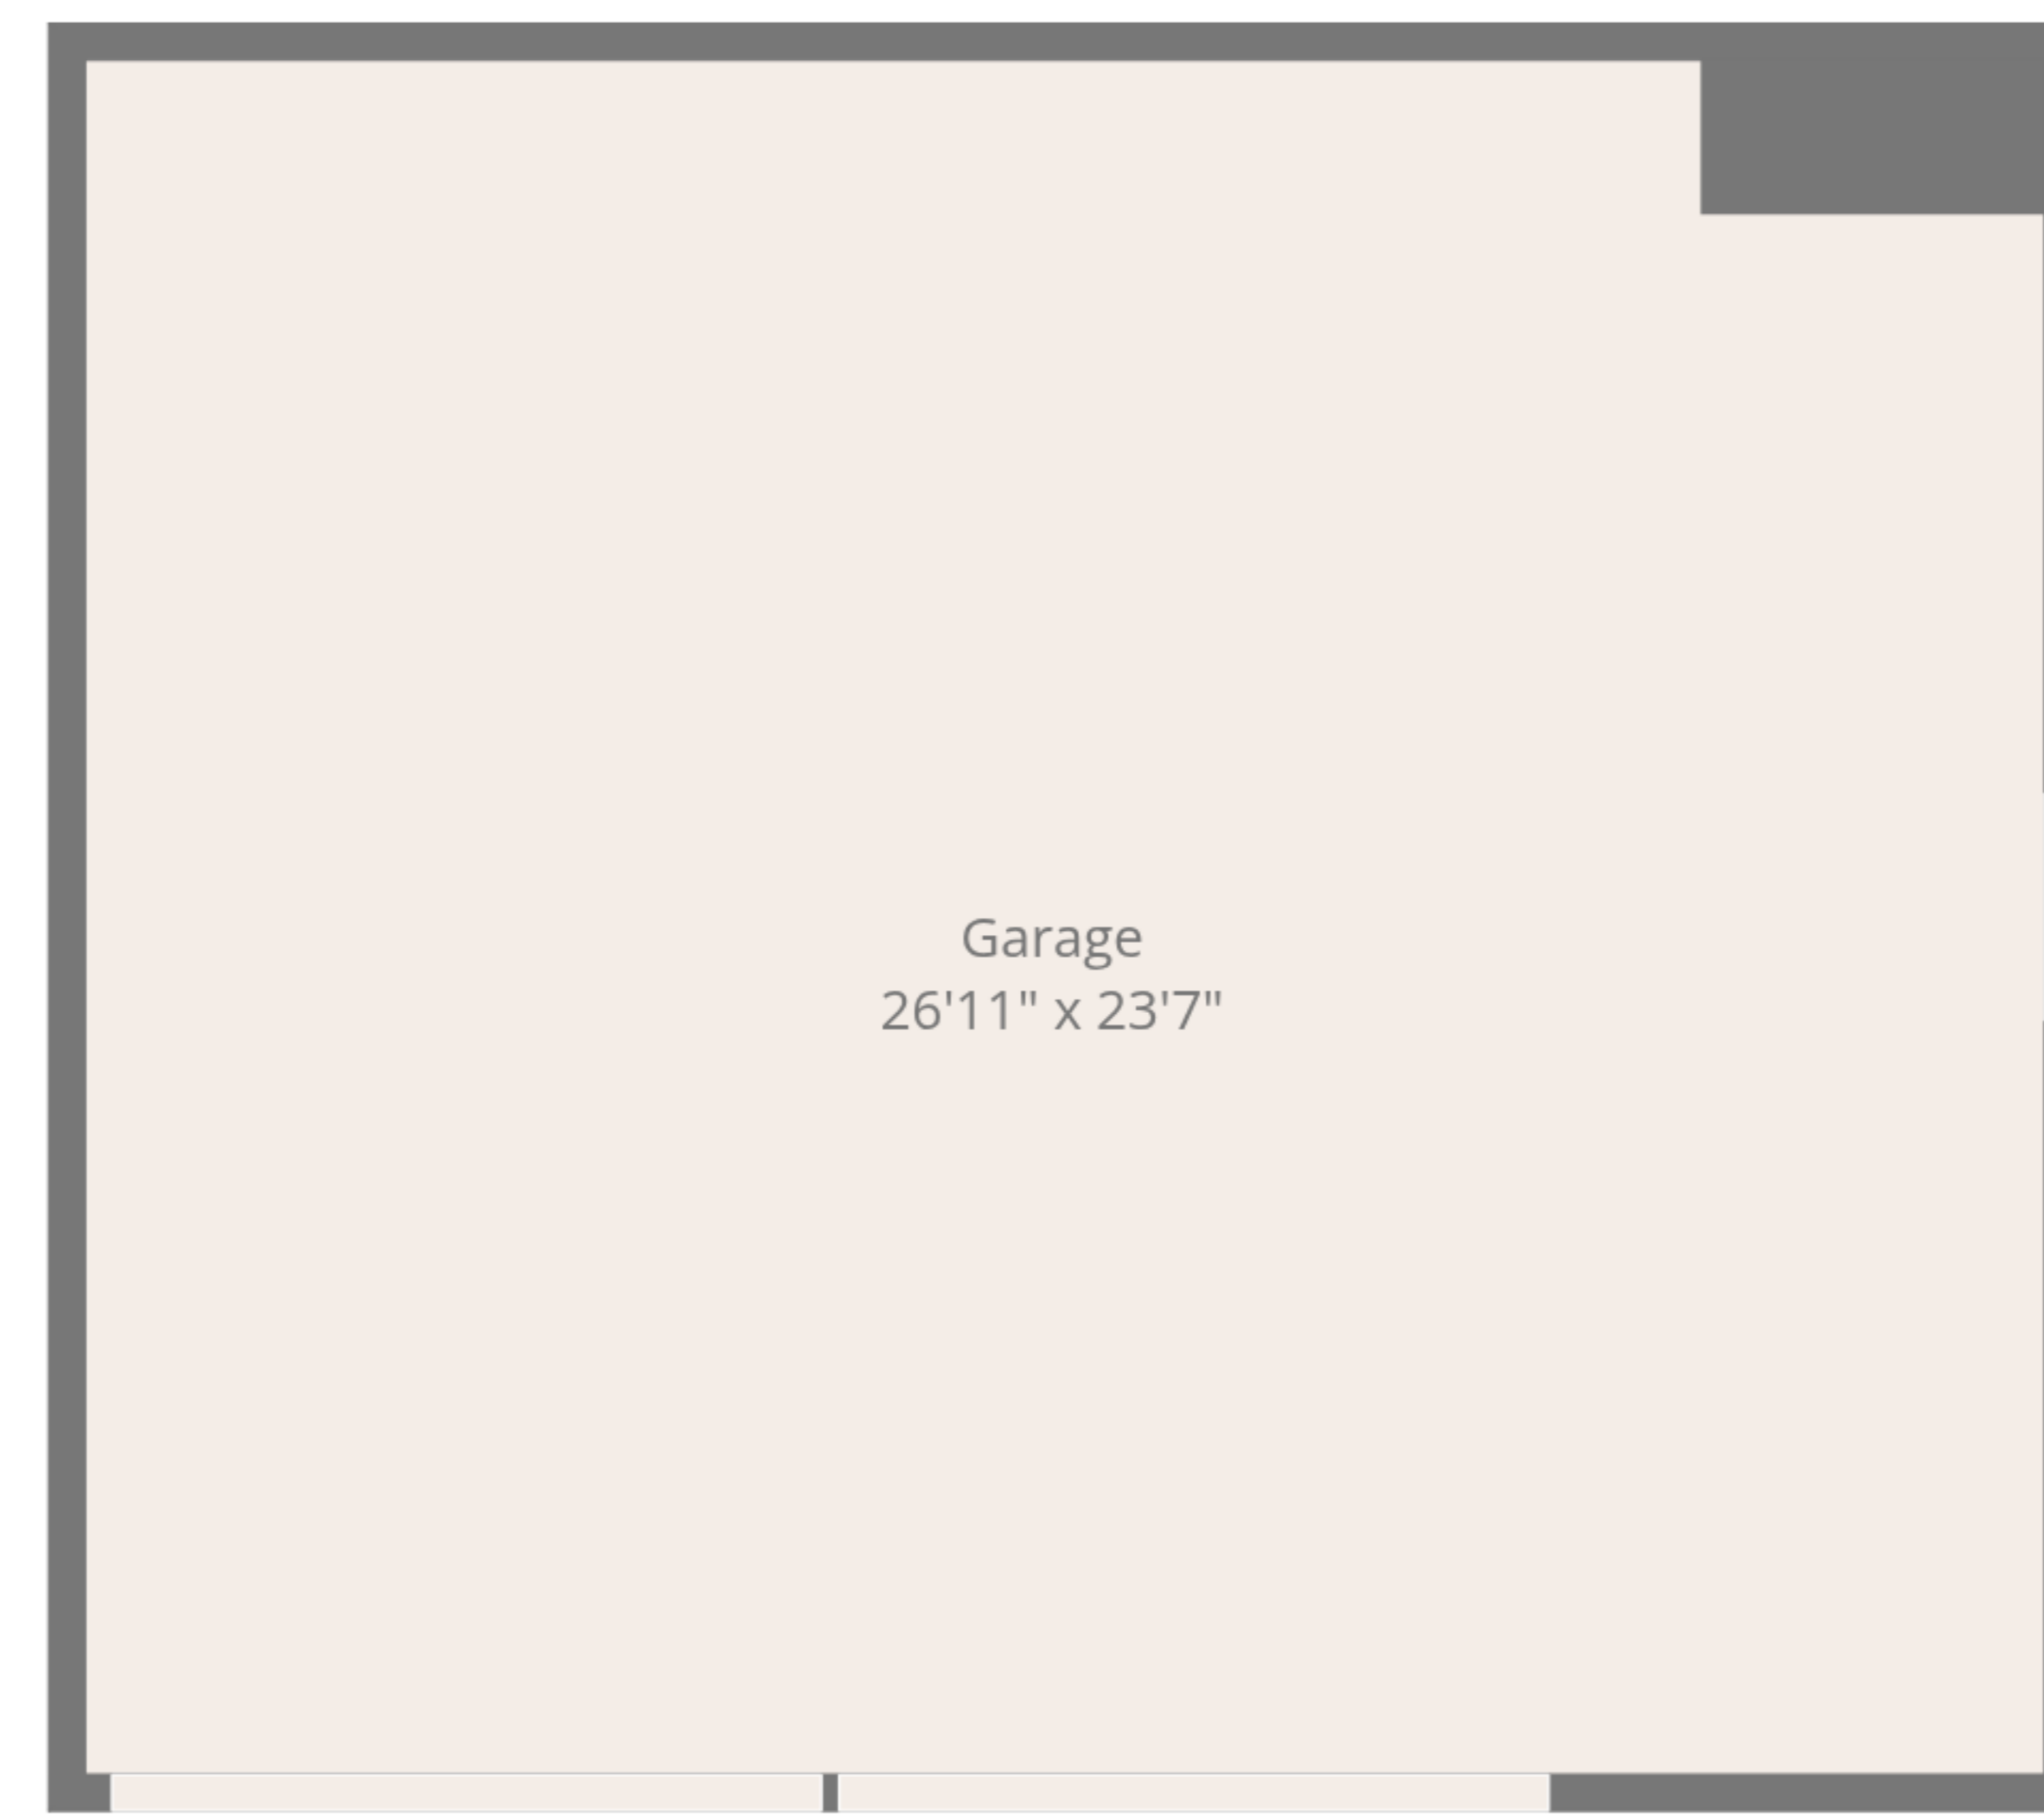

Total: 1192 sq. ft

Basement: 0 sq. Ft, 1st Floor: 1192 sq. ft

Excluded Areas: Storage: 490 sq. Ft, Utility: 416 sq. Ft, Garage: 637 sq. Ft,
 Patio: 437 sq. Ft, Covered Patio: 341 sq. Ft, Walls: 196 sq. ft

Basement

1st Floor

Total: 1192 sq. ft

Basement: 0 sq. Ft, 1st Floor: 1192 sq. ft

Excluded Areas: Storage: 490 sq. Ft, Utility: 416 sq. Ft, Garage: 637 sq. Ft,
Patio: 437 sq. Ft, Covered Patio: 341 sq. Ft, Walls: 196 sq. ft