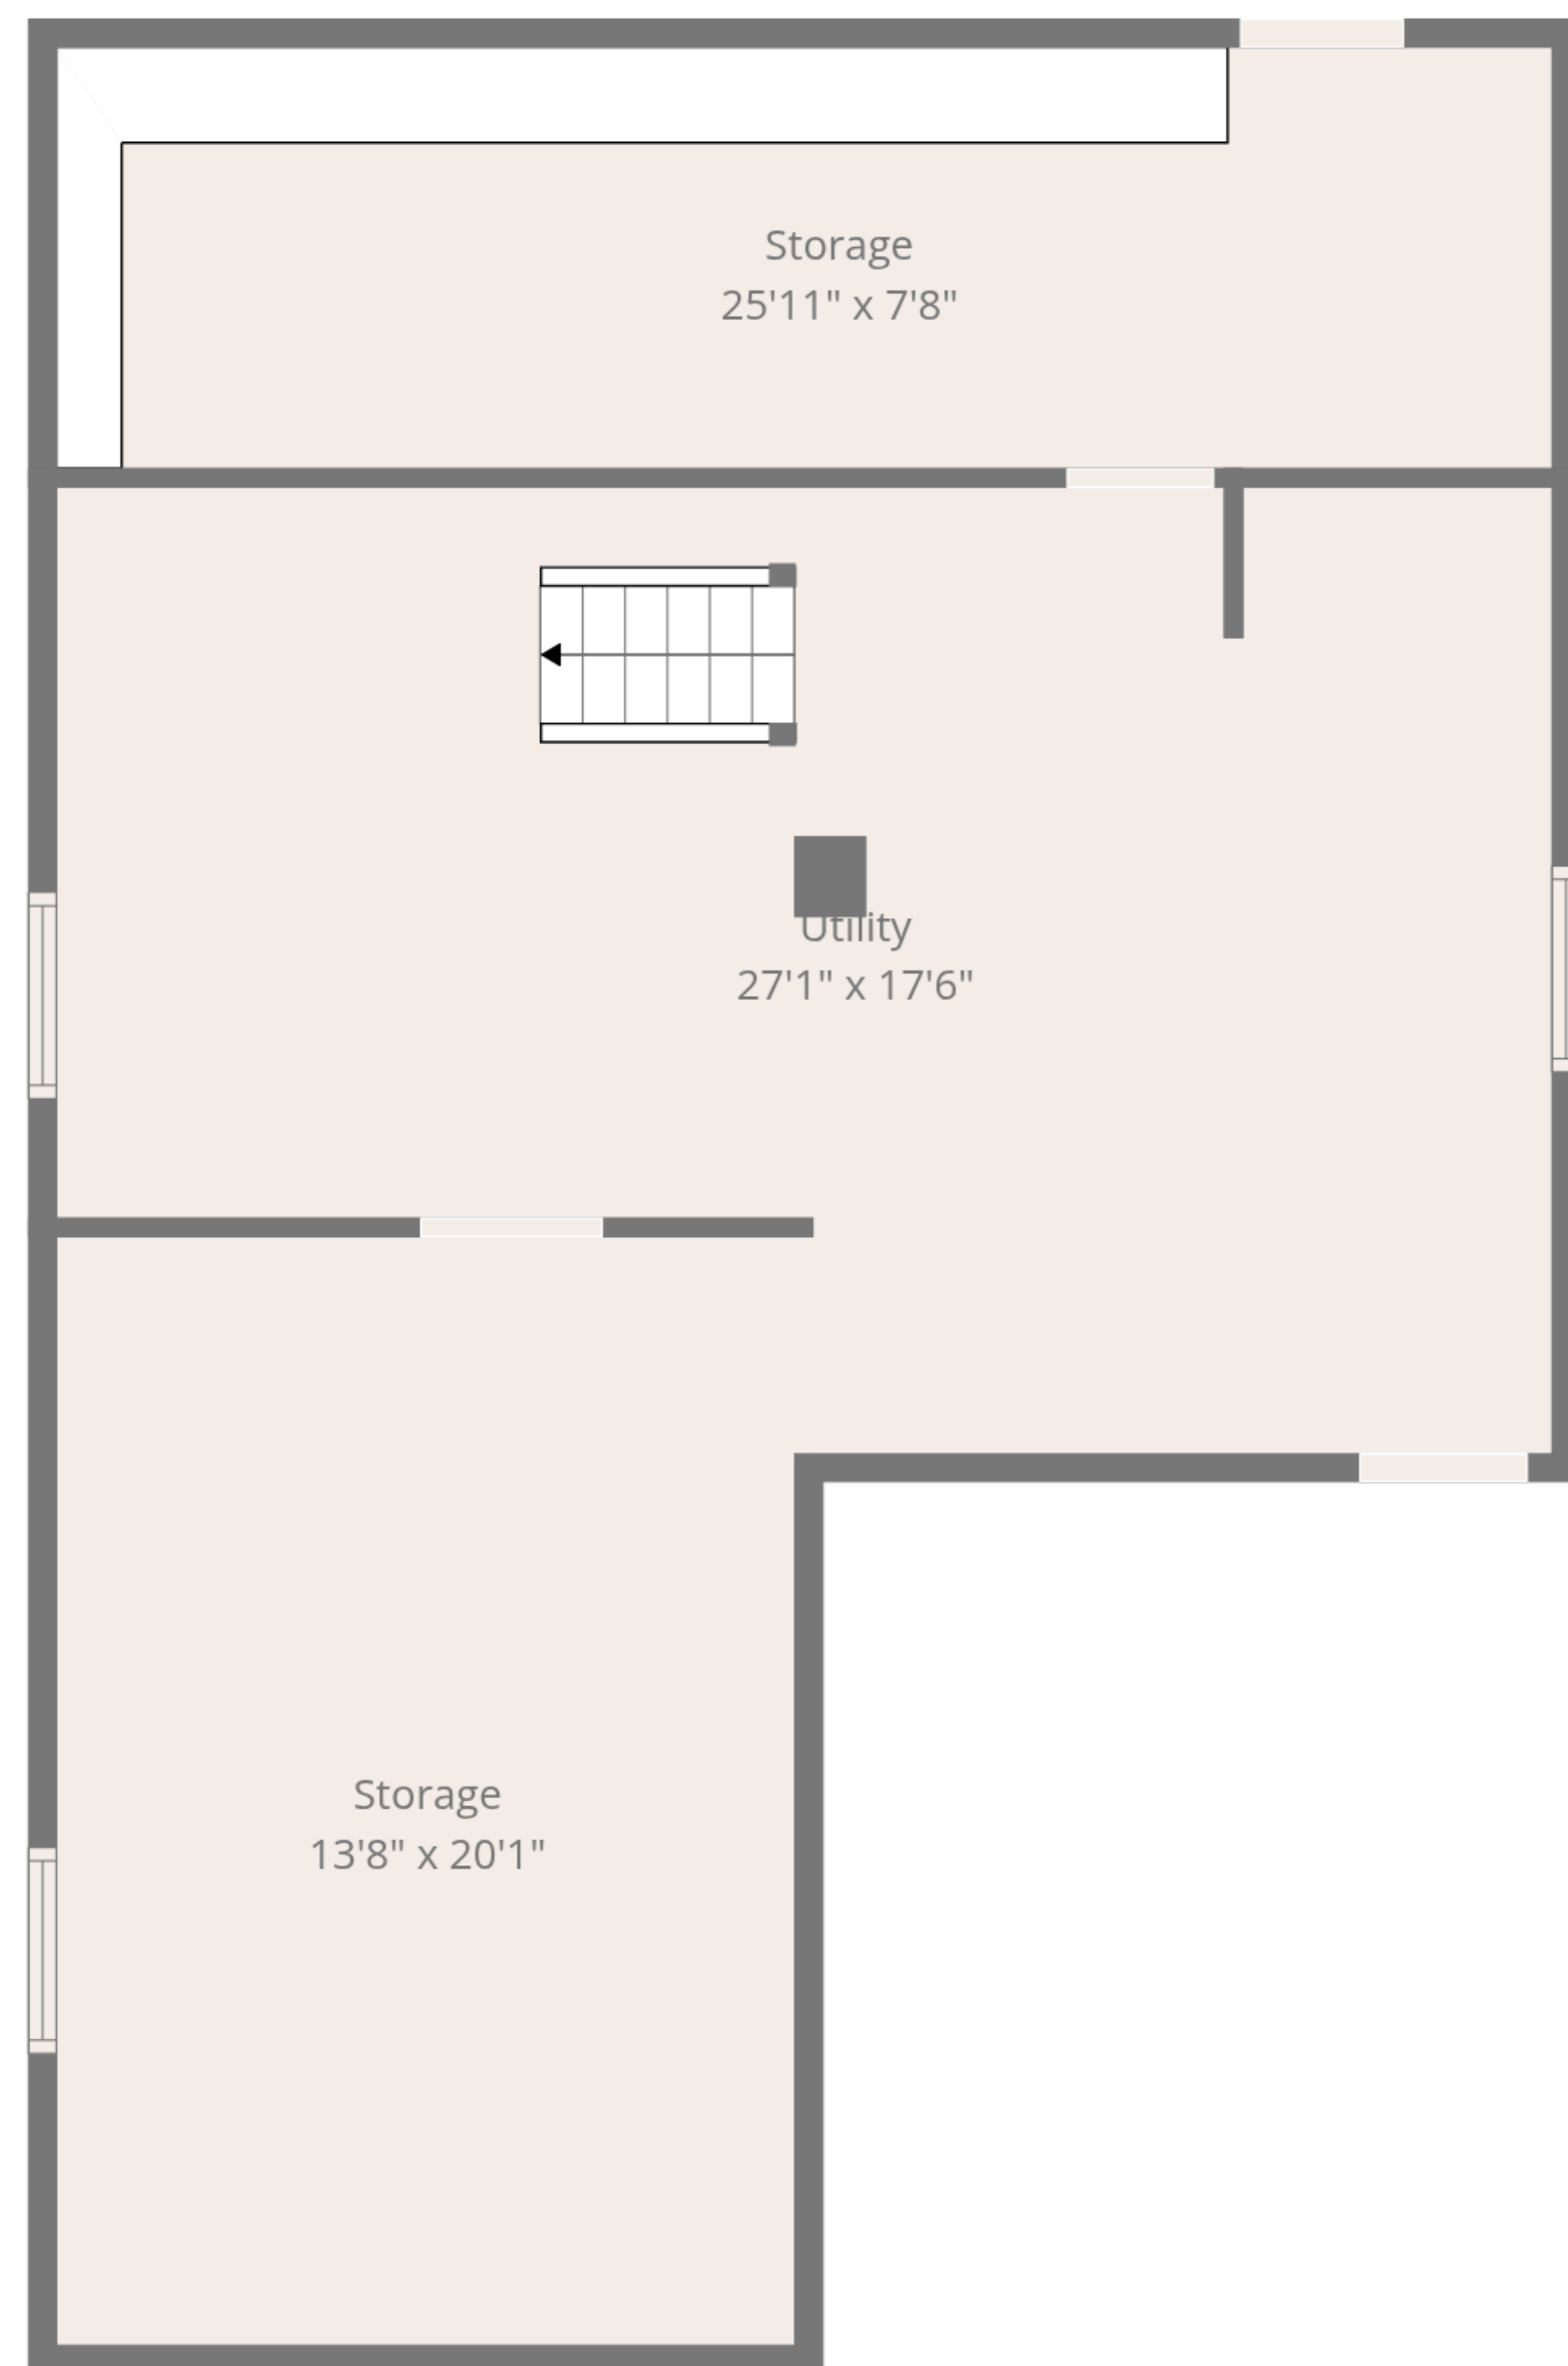

Total: 1192 sq. ft

Basement: 0 sq. Ft, 1st Floor: 1192 sq. ft

Excluded Areas: Storage: 490 sq. Ft, Utility: 416 sq. Ft, Garage: 637 sq. Ft,
 Patio: 437 sq. Ft, Covered Patio: 341 sq. Ft, Walls: 196 sq. ft

Basement

1st Floor

Total: 1192 sq. ft

Basement: 0 sq. Ft, 1st Floor: 1192 sq. ft

Excluded Areas: Storage: 490 sq. Ft, Utility: 416 sq. Ft, Garage: 637 sq. Ft,
Patio: 437 sq. Ft, Covered Patio: 341 sq. Ft, Walls: 196 sq. ft