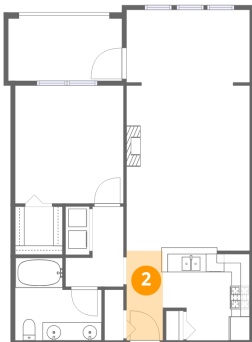

Total:826sqft Excluded: 89sqft

#		Dimensions	sqft	Counted as living area
1	W.I.C.	5'2" x 5'3"	27 sq. ft	Yes
2	Foyer	4'0" x 9'10"	39 sq. ft	Yes
3	Balcony	12'5" x 7'1"	88 sq. ft	No
4	Living Room	13'4" x 18'1"	240 sq. ft	Yes
5	Kitchen	9'6" x 9'9"	93 sq. ft	Yes
6	Bath	9'5" x 9'0"	85 sq. ft	Yes
7	Bedroom	11'10" x 12'11"	152 sq. ft	Yes
8	Dining Area	13'5" x 8'3"	111 sq. ft	Yes
9	Hall	6'4" x 8'9"	55 sq. ft	Yes

2 Floor 1 - Foyer

Dimensions: 4'0" x 9'10"
Area: 39 sq. ft
Counted as living area: Yes

Heated: Yes
Finished: Yes
Enclosed: Yes
Contiguous: Yes
Permitted: Yes
Wet space: No
Addition: No
Conversion: No

2731 Via Capri, Bay Aristocrat Village, Clearwater, Pinellas County, Florida, United States, 33764, 925

3 Floor 1 - Balcony

Dimensions: 12'5" x 7'1"
Area: 88 sq. ft
Counted as living area: No

Heated: No
Finished: No
Enclosed: No
Contiguous: Yes
Permitted: Yes
Wet space: No
Addition: No
Conversion: No

4 Floor 1 - Living Room