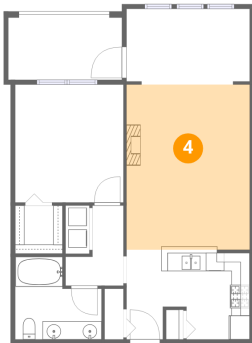

2 Floor 1 - Foyer

Dimensions: 4'0" x 9'10"
Area: 39 sq. ft
Counted as living area: Yes

Heated: Yes
Finished: Yes
Enclosed: Yes
Contiguous: Yes
Permitted: Yes
Wet space: No
Addition: No
Conversion: No

2731 Via Capri, Bay Aristocrat Village, Clearwater, Pinellas County, Florida, United States, 33764, 925

3 Floor 1 - Balcony

Dimensions: 12'5" x 7'1"
Area: 88 sq. ft
Counted as living area: No

Heated: No
Finished: No
Enclosed: No
Contiguous: Yes
Permitted: Yes
Wet space: No
Addition: No
Conversion: No

4 Floor 1 - Living Room

Dimensions: 13'4" x 18'1"
Area: 240 sq. ft
Counted as living area: Yes

Heated: Yes
Finished: Yes
Enclosed: Yes
Contiguous: Yes
Permitted: Yes
Wet space: No
Addition: No
Conversion: No

5 Floor 1 - Kitchen