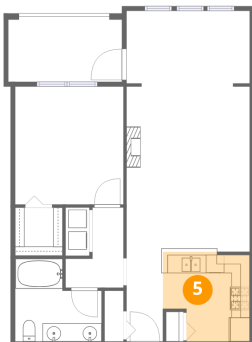

3 Floor 1 - Balcony

Dimensions: 12'5" x 7'1"
Area: 88 sq. ft
Counted as living area: No

Heated: No
Finished: No
Enclosed: No
Contiguous: Yes
Permitted: Yes
Wet space: No
Addition: No
Conversion: No

4 Floor 1 - Living Room

Dimensions: 13'4" x 18'1"
Area: 240 sq. ft
Counted as living area: Yes

Heated: Yes
Finished: Yes
Enclosed: Yes
Contiguous: Yes
Permitted: Yes
Wet space: No
Addition: No
Conversion: No

5 Floor 1 - Kitchen