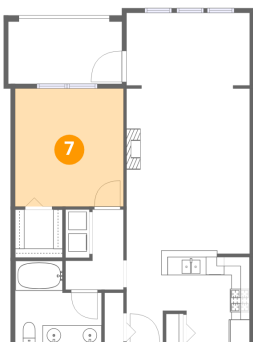

Dimensions: 13'4" x 18'1"
Area: 240 sq. ft
Counted as living area: Yes

Heated: Yes
Finished: Yes
Enclosed: Yes
Contiguous: Yes
Permitted: Yes
Wet space: No
Addition: No
Conversion: No

5 Floor 1 - Kitchen

Dimensions: 9'6" x 9'9"
Area: 93 sq. ft
Counted as living area: Yes

Heated: Yes
Finished: Yes
Enclosed: Yes
Contiguous: Yes
Permitted: Yes
Wet space: No
Addition: No
Conversion: No

2731 Via Capri, Bay Aristocrat Village, Clearwater, Pinellas County, Florida, United States, 33764, 925

6 Floor 1 - Bath

Dimensions: 9'5" x 9'0"
Area: 85 sq. ft
Counted as living area: Yes

Heated: Yes
Finished: Yes
Enclosed: Yes
Contiguous: Yes
Permitted: Yes
Wet space: Yes
Addition: No
Conversion: No

7 Floor 1 - Bedroom