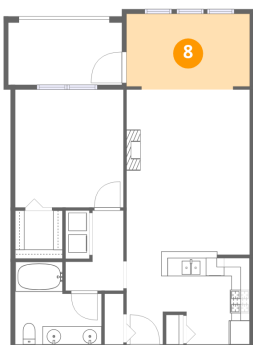

8 Floor 1 - Dining Area

Dimensions: 13'5" x 8'3"
Area: 111 sq. ft
Counted as living area: Yes

Heated: Yes
Finished: Yes
Enclosed: Yes
Contiguous: Yes
Permitted: Yes
Wet space: No
Addition: No
Conversion: No