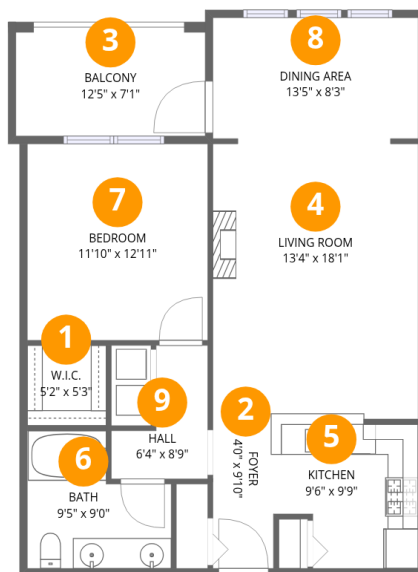

Home data report

2731 Via Capri, Bay Aristocrat Village, Clearwater, Pinellas County, Florida, United States, 33764, 925

Room dimensions

Floor 1

Total:826sqft Excluded: 89sqft

#		Dimensions	sqft	Counted as living area
1	W.I.C.	5'2" x 5'3"	27 sq. ft	Yes
2	Foyer	4'0" x 9'10"	39 sq. ft	Yes
3	Balcony	12'5" x 7'1"	88 sq. ft	No
4	Living Room	13'4" x 18'1"	240 sq. ft	Yes
5	Kitchen	9'6" x 9'9"	93 sq. ft	Yes
6	Bath	9'5" x 9'0"	85 sq. ft	Yes
7	Bedroom	11'10" x 12'11"	152 sq. ft	Yes
8	Dining Area	13'5" x 8'3"	111 sq. ft	Yes
9	Hall	6'4" x 8'9"	55 sq. ft	Yes