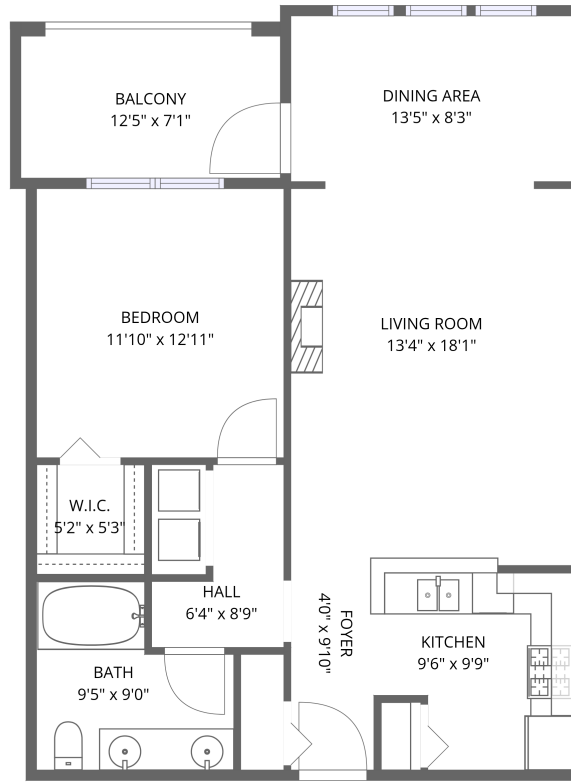

Home data report

2731 Via Capri, Bay Aristocrat Village, Clearwater, Pinellas County, Florida, United States, 33764, 925

1st floor

Total Area: 826 sq. ft

1st Floor: 826 sq. ft

Excluded: Balcony 89 sq. ft, Walls: 0 sq. ft

Property summary

1 Floors

1 Bedrooms

1 Bathrooms