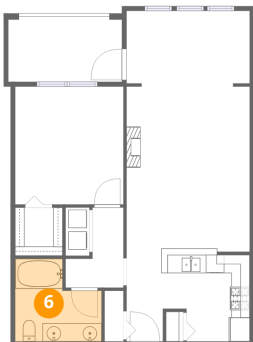

2731 Via Capri, Bay Aristocrat Village, Clearwater, Pinellas County, Florida, United States, 33764, 925

6 Floor 1 - Bath

Dimensions: 9'5" x 9'0"
Area: 85 sq. ft
Counted as living area: Yes

Heated: Yes
Finished: Yes
Enclosed: Yes
Contiguous: Yes
Permitted: Yes
Wet space: Yes
Addition: No
Conversion: No