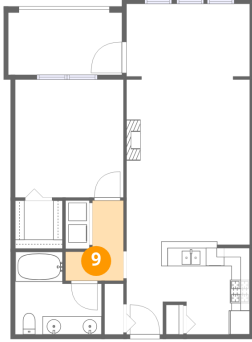

2731 Via Capri, Bay Aristocrat Village, Clearwater, Pinellas County, Florida, United States, 33764, 925

9 Floor 1 - Hall

Dimensions: 6'4" x 8'9"
Area: 55 sq. ft
Counted as living area: Yes

Heated: Yes
Finished: Yes
Enclosed: Yes
Contiguous: Yes
Permitted: Yes
Wet space: No
Addition: No
Conversion: No