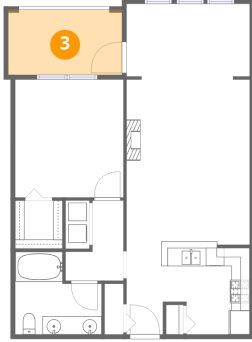

2 Floor 1 - Foyer

Dimensions: 4'0" x 9'10"
Area: 39 sq. ft
Counted as living area: Yes

Heated: Yes
Finished: Yes
Enclosed: Yes
Contiguous: Yes
Permitted: Yes
Wet space: No
Addition: No
Conversion: No

2731 Via Capri, Bay Aristocrat Village, Clearwater, Pinellas County, Florida, United States, 33764, 925

3 Floor 1 - Balcony

Dimensions: 12'5" x 7'1"
Area: 88 sq. ft
Counted as living area: No

Heated: No
Finished: No
Enclosed: No
Contiguous: Yes
Permitted: Yes
Wet space: No
Addition: No
Conversion: No

4 Floor 1 - Living Room

Dimensions: 13'4" x 18'1"
Area: 240 sq. ft
Counted as living area: Yes

Heated: Yes
Finished: Yes
Enclosed: Yes
Contiguous: Yes
Permitted: Yes
Wet space: No
Addition: No
Conversion: No

5 Floor 1 - Kitchen