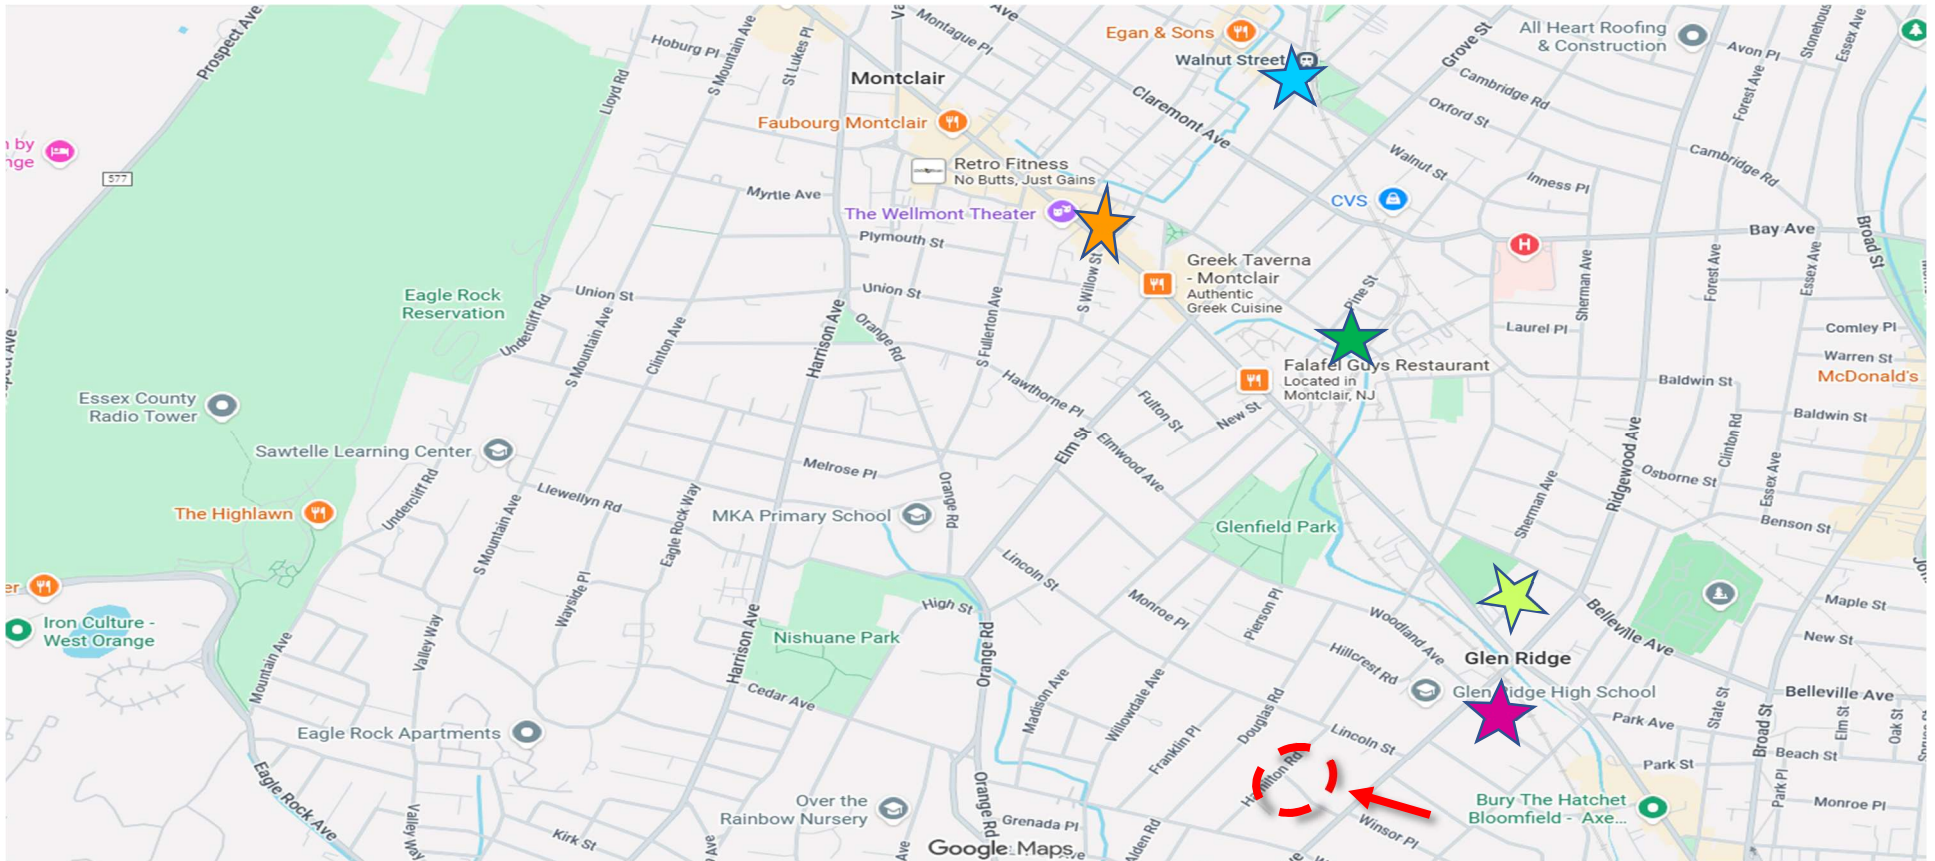

## 19 Hamilton Road, Glen Ridge NJ 07028

- ★ Glen Ridge High School & Train Station- .4 mi
- ★ Glen Ridge Middle School & Arcade:- .7 mi
- ★ Bay Street: Restaurants/Shops/Tain to NYC- .9 mi
- ★ Downtown Montclair: - 1.2 mi
- ★ Walnut Street: Restaurants/Shops/Tain to NYC s – 1.7 mi