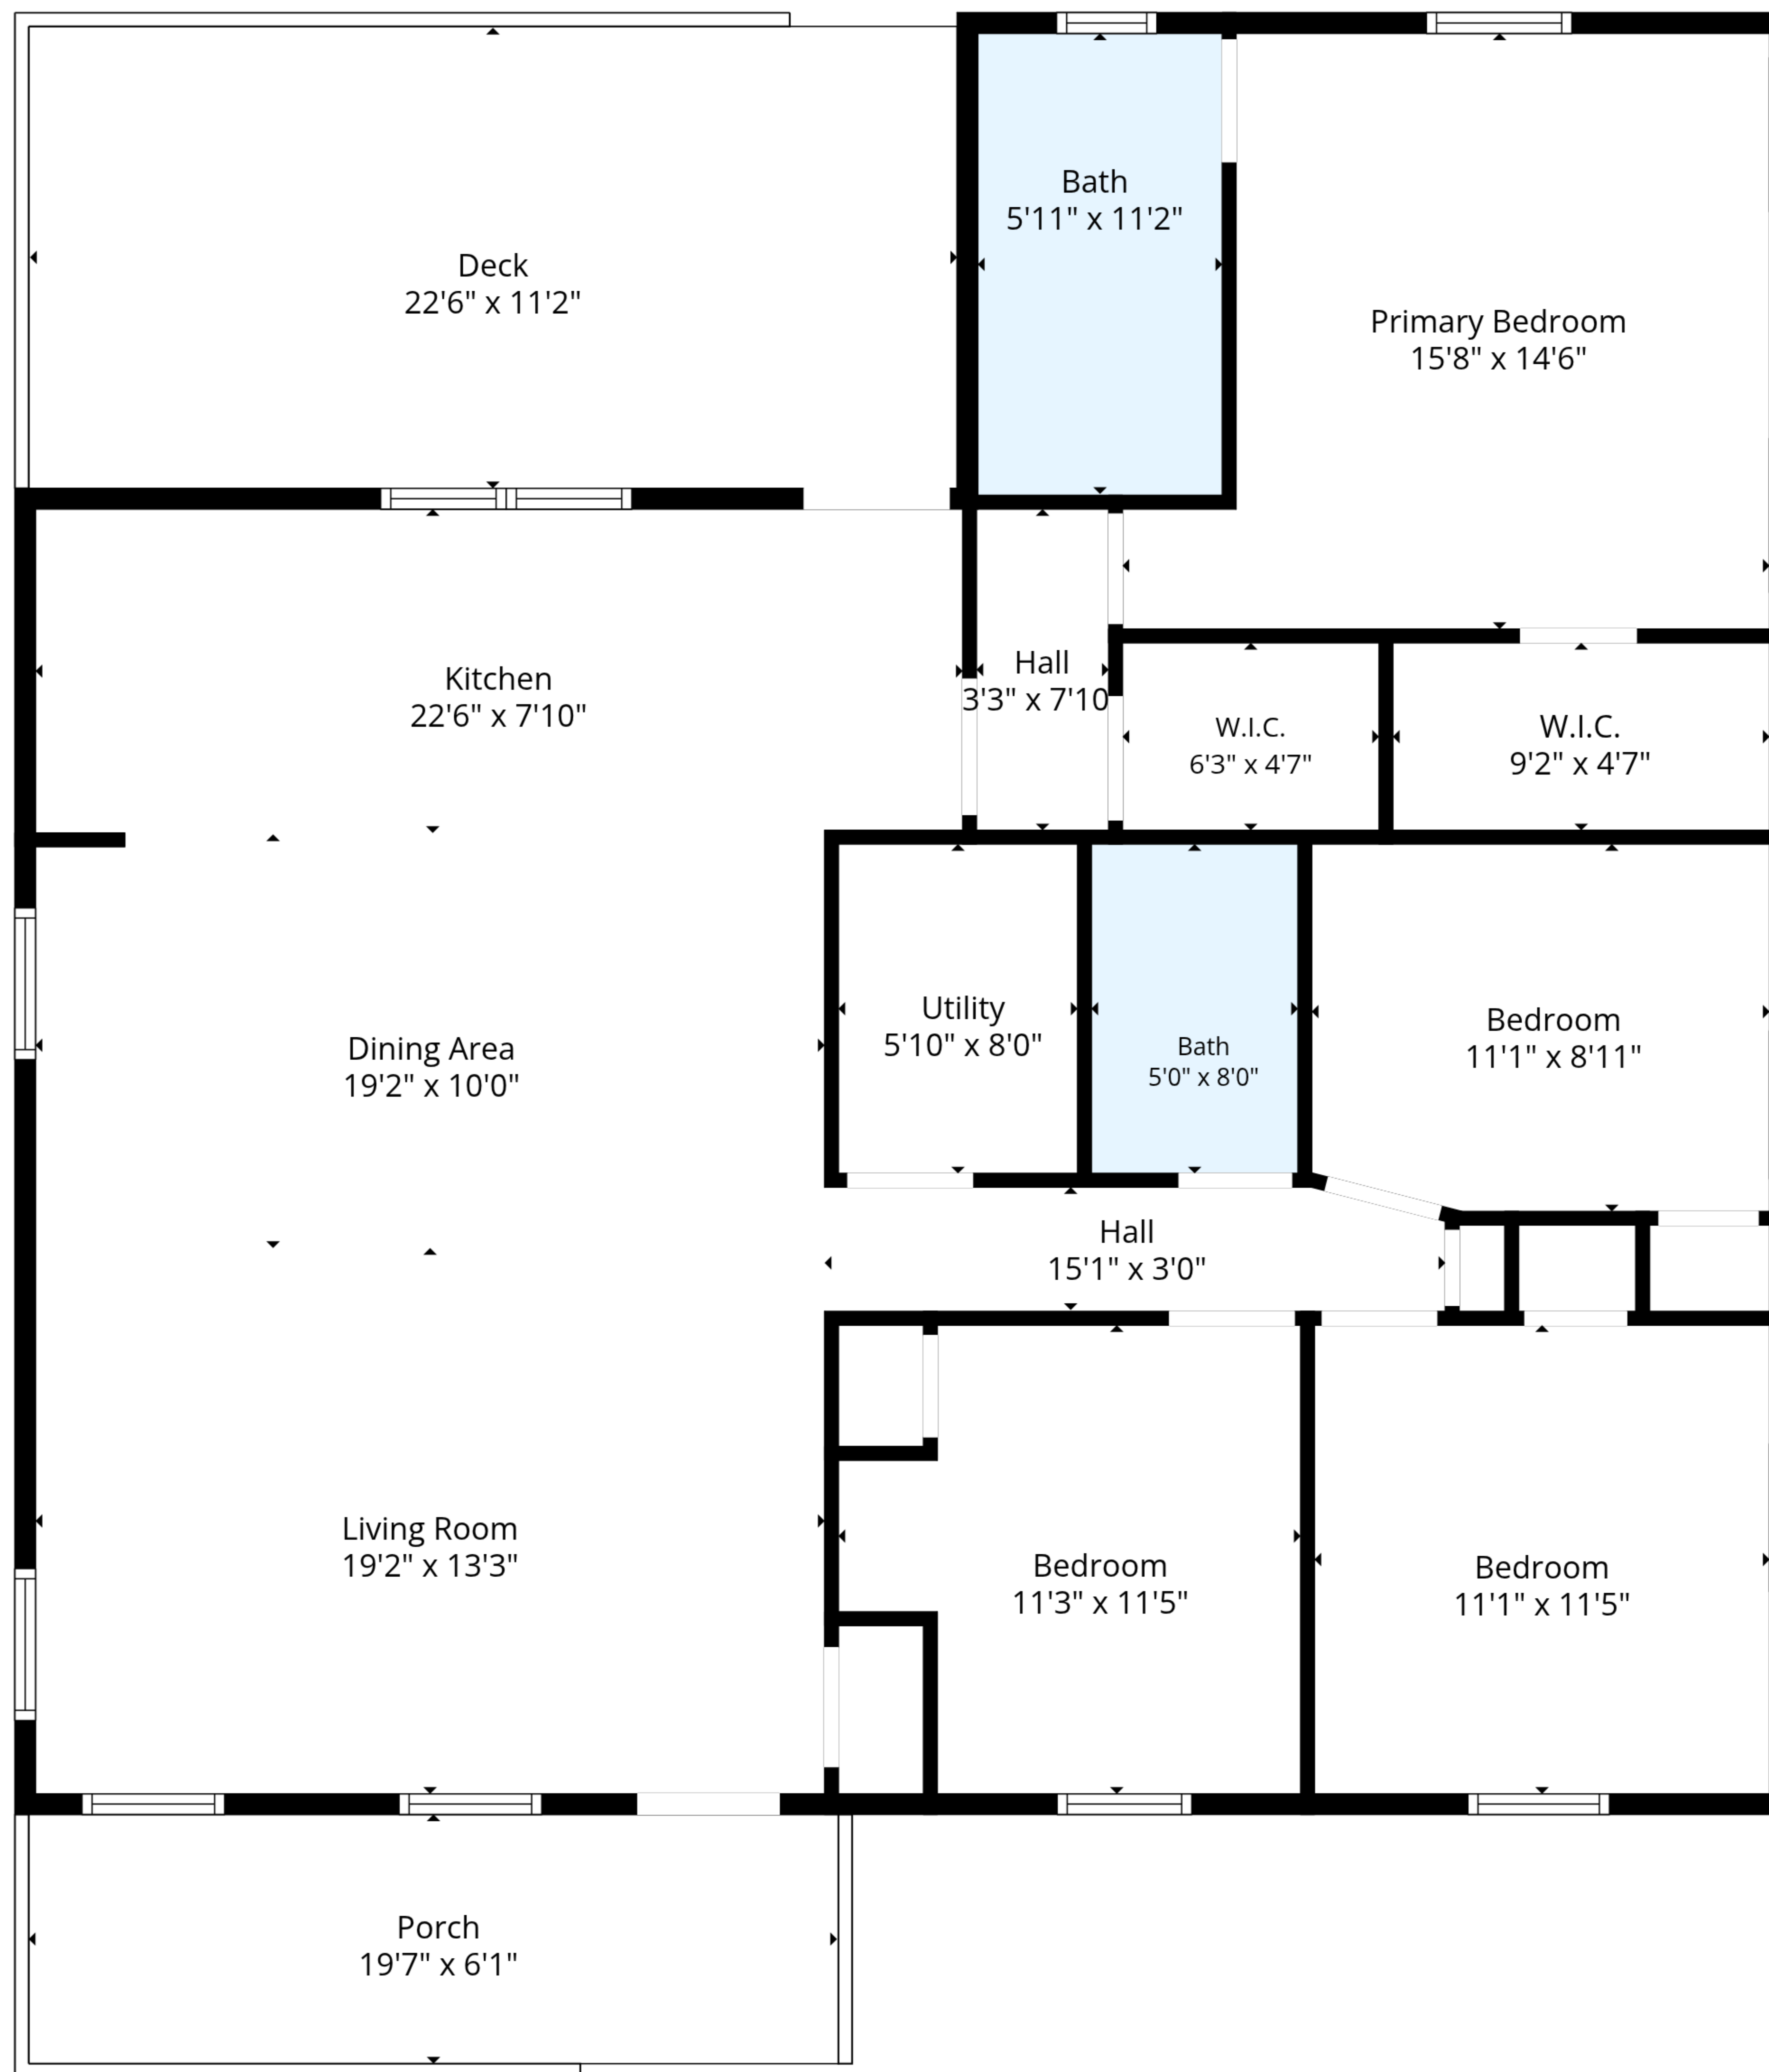

TOTAL: 1535 sq. ft

Ground floor: 1535 sq. ft

EXCLUDED AREAS: PORCH: 119 sq. ft, DECK: 253 sq. ft, WALLS: 85 sq. ft

Floor Plan Created By Cubicasa App. Measurements Deemed Highly Reliable But Not Guaranteed.