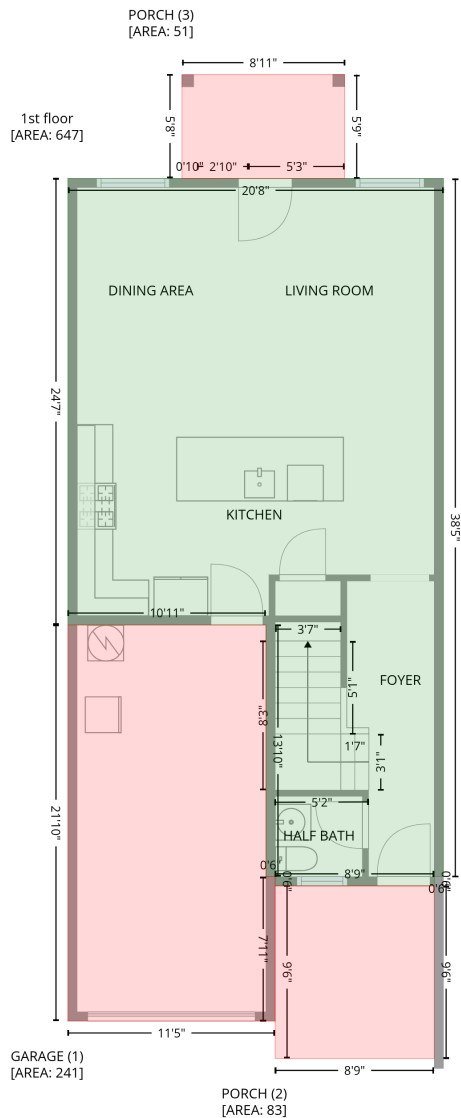

317 Conrad Ln, Wake Forest, Wake County, North Carolina, United States, 27587

Gross Living Area: 1559 sq. ft

Level 1

| Space | Area (sq. ft) | Calculation |
|-----------------------------|---------------|--|
| 1st floor (Living area) | 647 | Coordinate Polygon Area Algorithm using inches $-((343.3 + 343.3) * (167.2 - 628.3) + (343.3 + 337.3) * (628.3 - 628.3) + (337.3 + 337.3) * (628.3 - 634.3) + (337.3 + 232.3) * (634.3 - 634.3) + (232.3 + 232.3) * (634.3 - 628.3) + (232.3 + 226.3) * (628.3 - 628.3) + (226.3 + 226.3) * (628.3 - 462) + (226.3 + 95.6) * (462 - 462) + (95.6 + 95.6) * (462 - 167.2) + (95.6 + 343.3) * (167.2 - 167.2)) * 0.5 * 0.00694$ |
| GARAGE (Non-living area) | 241 | $-((226.3 + 226.3) * (462 - 628.3) + (226.3 + 232.3) * (628.3 - 628.3) + (232.3 + 232.3) * (628.3 - 723.6) + (232.3 + 95.6) * (723.6 - 723.6) + (95.6 + 95.6) * (723.6 - 462) + (95.6 + 226.3) * (462 - 462)) * 0.5 * 0.00694$ |

317 Conrad Ln, Wake Forest, Wake County, North Carolina, United States, 27587

Gross Living Area: 1559 sq. ft

Level 1

| Space | Area (sq. ft) | Calculation <small>Coordinate Polygon Area Algorithm using inches</small> |
|----------------------------|---------------|--|
| PORCH (Non-living area) | 83 | $-((337.2 + 337.2) * (634.3 - 748.3) + (337.2 + 232.3) * (748.3 - 748.3) + (232.3 + 232.3) * (748.3 - 634.3) + (232.3 + 337.2) * (634.3 - 634.3)) * 0.5 * 0.00694$ |
| PORCH (Non-living area) | 51 | $-((278.2 + 278.2) * (98.7 - 167.2) + (278.2 + 214.8) * (167.2 - 167.2) + (214.8 + 181.1) * (167.2 - 167.1) + (181.1 + 170.8) * (167.1 - 167.1) + (170.8 + 170.8) * (167.1 - 98.7) + (170.8 + 278.2) * (98.7 - 98.7)) * 0.5 * 0.00694$ |