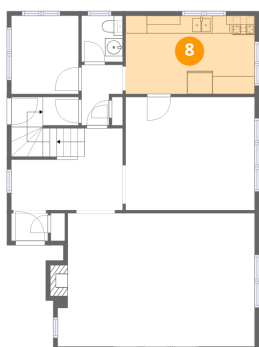

8 Floor 2 - Kitchen

Dimensions: 14'5" x 8'9"
Area: 127 sq. ft
Counted as living area: Yes

Heated: Yes
Finished: Yes
Enclosed: Yes
Contiguous: Yes
Permitted: Yes
Wet space: No
Addition: No
Conversion: No