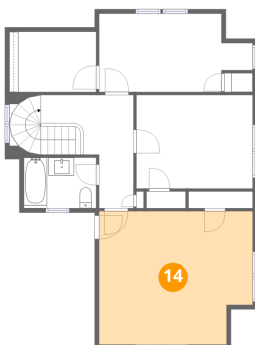

14 Floor 3 - Bedroom

Dimensions: 17'2" x 14'11"
Area: 245 sq. ft
Counted as living area: Yes

Heated: Yes
Finished: Yes
Enclosed: Yes
Contiguous: Yes
Permitted: Yes
Wet space: No
Addition: No
Conversion: No