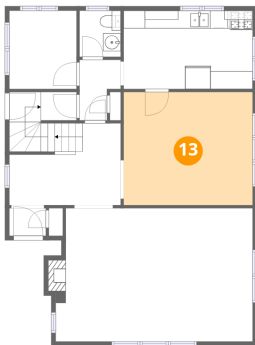

13 Floor 2 - Dining Area

Dimensions: 14'5" x 12'8"
Area: 184 sq. ft
Counted as living area: Yes

Heated: Yes
Finished: Yes
Enclosed: Yes
Contiguous: Yes
Permitted: Yes
Wet space: No
Addition: No
Conversion: No