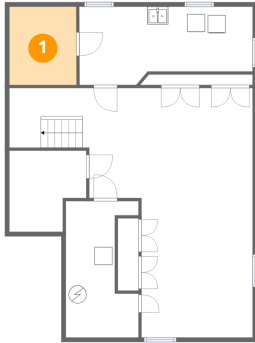

## Room dimensions

Floor 3

Total:804sqft Excluded: 0sqft

#		Dimensions	sqft	Counted as living area
14	Bedroom	17'2" x 14'11"	245 sq. ft	Yes
15	Bedroom	13'0" x 10'6"	137 sq. ft	Yes
16	Bedroom	17'2" x 8'9"	131 sq. ft	Yes
17	W.I.C.	9'9" x 6'9"	66 sq. ft	Yes
18	Hall	10'5" x 12'8"	116 sq. ft	Yes
19	Bath	8'1" x 5'8"	46 sq. ft	Yes

## 1 Floor 1 - Storage

Dimensions: 7'6" x 8'9"  
Area: 66 sq. ft  
Counted as living area: No

Heated: No  
Finished: No  
Enclosed: No  
Contiguous: Yes  
Permitted: Yes  
Wet space: No  
Addition: No  
Conversion: No