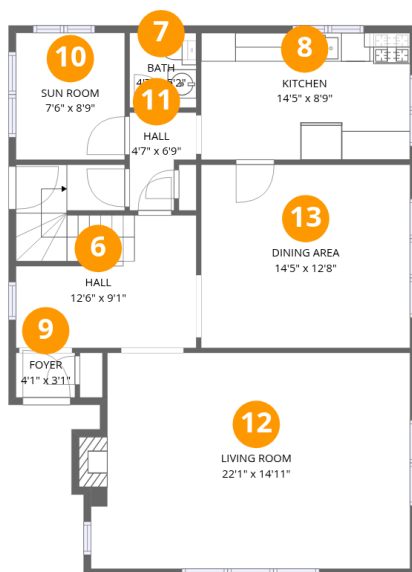

Home data report

722 Hardin Avenue, University Neighbors, Aurora, Kane County, Illinois, United States, 60506

Room dimensions

Floor 2

Total:948sqft Excluded: 6sqft

#		Dimensions	sqft	Counted as living area
6	Hall	12'6" x 9'1"	138 sq. ft	Yes
7	Bath	4'7" x 5'2"	24 sq. ft	Yes
8	Kitchen	14'5" x 8'9"	127 sq. ft	Yes
9	Foyer	4'1" x 3'11"	13 sq. ft	Yes
10	Sun Room	7'6" x 8'9"	66 sq. ft	Yes
11	Hall	4'7" x 6'9"	26 sq. ft	Yes
12	Living Room	22'1" x 14'11"	327 sq. ft	Yes
13	Dining Area	14'5" x 12'8"	184 sq. ft	Yes