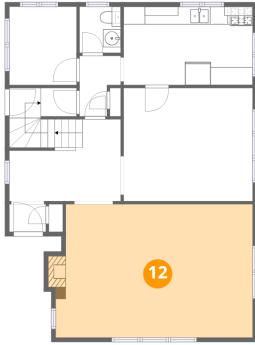

722 Hardin Avenue, University Neighbors, Aurora, Kane County, Illinois, United States, 60506

12 Floor 2 - Living Room

Dimensions: 22'1" x 14'11"
Area: 327 sq. ft
Counted as living area: Yes

Heated: Yes
Finished: Yes
Enclosed: Yes
Contiguous: Yes
Permitted: Yes
Wet space: No
Addition: No
Conversion: No