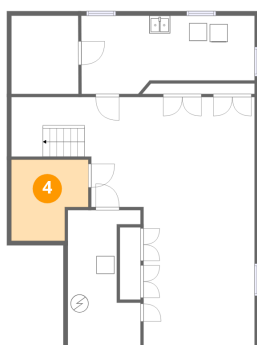

4 Floor 1 - Storage

Dimensions: 8'8" x 9'1"
Area: 69 sq. ft
Counted as living area: No

Heated: No
Finished: No
Enclosed: No
Contiguous: Yes
Permitted: Yes
Wet space: No
Addition: No
Conversion: No