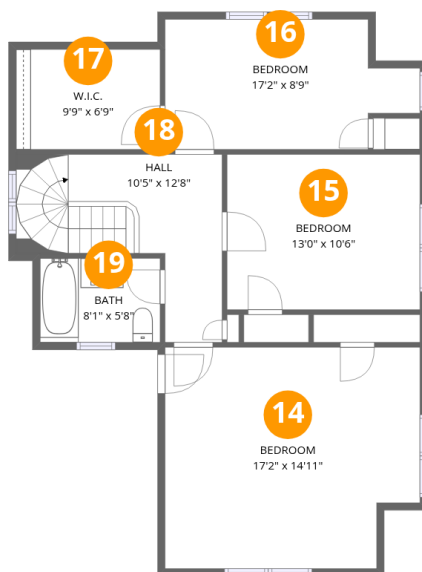

Home data report

722 Hardin Avenue, University Neighbors, Aurora, Kane County, Illinois, United States, 60506

Room dimensions

Floor 3

Total:804sqft Excluded: 0sqft

#		Dimensions	sqft	Counted as living area
14	Bedroom	17'2" x 14'11"	245 sq. ft	Yes
15	Bedroom	13'0" x 10'6"	137 sq. ft	Yes
16	Bedroom	17'2" x 8'9"	131 sq. ft	Yes
17	W.I.C.	9'9" x 6'9"	66 sq. ft	Yes
18	Hall	10'5" x 12'8"	116 sq. ft	Yes
19	Bath	8'1" x 5'8"	46 sq. ft	Yes