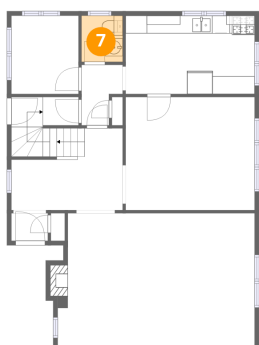

7 Floor 2 - Bath

Dimensions: 4'7" x 5'2"
Area: 24 sq. ft
Counted as living area: Yes

Heated: Yes
Finished: Yes
Enclosed: Yes
Contiguous: Yes
Permitted: Yes
Wet space: Yes
Addition: No
Conversion: No