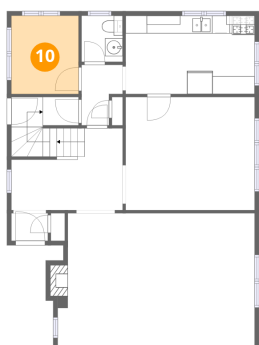

10 Floor 2 - Sun Room

Dimensions: 7'6" x 8'9"
Area: 66 sq. ft
Counted as living area: Yes

Heated: Yes
Finished: Yes
Enclosed: Yes
Contiguous: Yes
Permitted: Yes
Wet space: No
Addition: No
Conversion: No