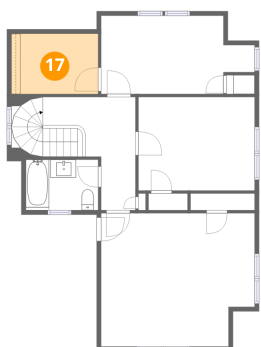

17 Floor 3 - W.I.C.

Dimensions: 9'9" x 6'9"
Area: 66 sq. ft
Counted as living area: Yes

Heated: Yes
Finished: Yes
Enclosed: Yes
Contiguous: Yes
Permitted: Yes
Wet space: No
Addition: No
Conversion: No