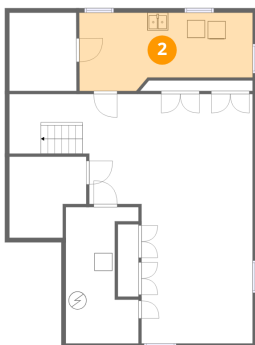

2 Floor 1 - Laundry

Dimensions: 19'5" x 8'9"
Area: 152 sq. ft
Counted as living area: No

Heated: Yes
Finished: No
Enclosed: Yes
Contiguous: Yes
Permitted: Yes
Wet space: No
Addition: No
Conversion: No