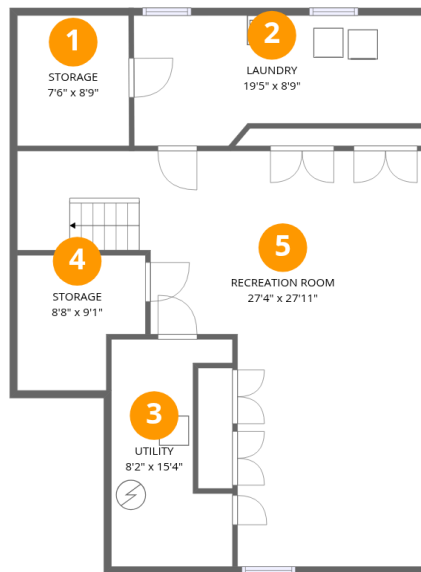

Home data report

722 Hardin Avenue, University Neighbors, Aurora, Kane County, Illinois, United States, 60506

Room dimensions

Floor 1 Below grade

Total:544sqft

Excluded: 394sqft

#		Dimensions	sqft	Counted as living area
1	Storage	7'6" x 8'9"	66 sq. ft	No
2	Laundry	19'5" x 8'9"	152 sq. ft	No
3	Utility	8'2" x 15'4"	102 sq. ft	No
4	Storage	8'8" x 9'1"	69 sq. ft	No
5	Recreation Room	27'4" x 27'11"	481 sq. ft	Yes