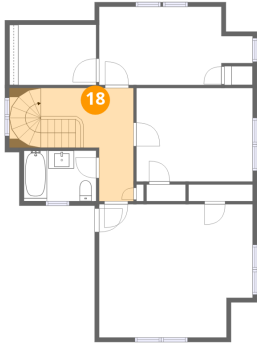

722 Hardin Avenue, University Neighbors, Aurora, Kane County, Illinois, United States, 60506

18 Floor 3 - Hall

Dimensions: 10'5" x 12'8"
Area: 116 sq. ft
Counted as living area: Yes

Heated: Yes
Finished: Yes
Enclosed: Yes
Contiguous: Yes
Permitted: Yes
Wet space: No
Addition: No
Conversion: No