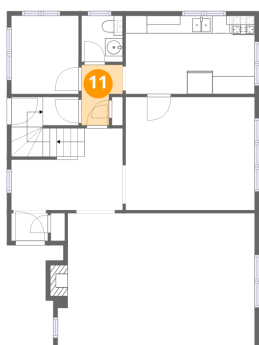

11 Floor 2 - Hall

Dimensions: 4'7" x 6'9"
Area: 26 sq. ft
Counted as living area: Yes

Heated: Yes
Finished: Yes
Enclosed: Yes
Contiguous: Yes
Permitted: Yes
Wet space: No
Addition: No
Conversion: No