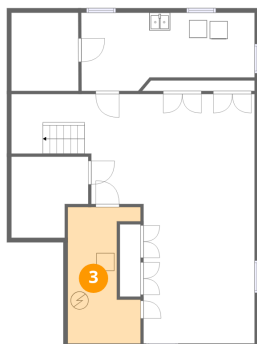

722 Hardin Avenue, University Neighbors, Aurora, Kane County, Illinois, United States, 60506

3 Floor 1 - Utility

Dimensions: 8'2" x 15'4"
Area: 102 sq. ft
Counted as living area: No

Heated: Yes
Finished: No
Enclosed: Yes
Contiguous: Yes
Permitted: Yes
Wet space: No
Addition: No
Conversion: No