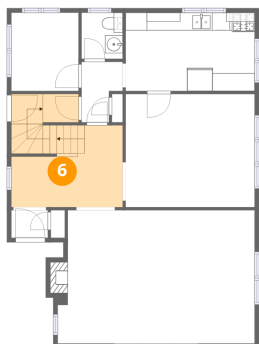

722 Hardin Avenue, University Neighbors, Aurora, Kane County, Illinois, United States, 60506

6 Floor 2 - Hall

Dimensions: 12'6" x 9'1"
Area: 138 sq. ft
Counted as living area: Yes

Heated: Yes
Finished: Yes
Enclosed: Yes
Contiguous: Yes
Permitted: Yes
Wet space: No
Addition: No
Conversion: No