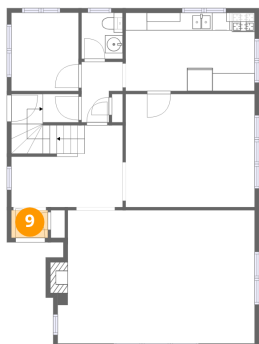

722 Hardin Avenue, University Neighbors, Aurora, Kane County, Illinois, United States, 60506

9 Floor 2 - Foyer

Dimensions: 4'1" x 3'1"
Area: 13 sq. ft
Counted as living area: Yes

Heated: Yes
Finished: Yes
Enclosed: Yes
Contiguous: Yes
Permitted: Yes
Wet space: No
Addition: No
Conversion: No