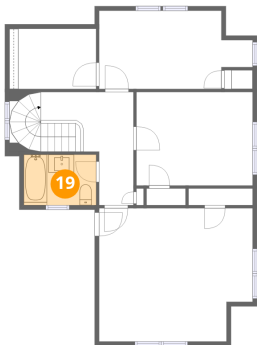

19 Floor 3 - Bath

Dimensions: 8'1" x 5'8"
Area: 46 sq. ft
Counted as living area: Yes

Heated: Yes
Finished: Yes
Enclosed: Yes
Contiguous: Yes
Permitted: Yes
Wet space: Yes
Addition: No
Conversion: No