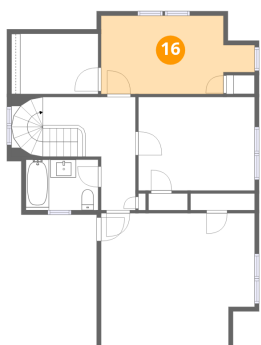

16 Floor 3 - Bedroom

Dimensions: 17'2" x 8'9"
Area: 131 sq. ft
Counted as living area: Yes

Heated: Yes
Finished: Yes
Enclosed: Yes
Contiguous: Yes
Permitted: Yes
Wet space: No
Addition: No
Conversion: No