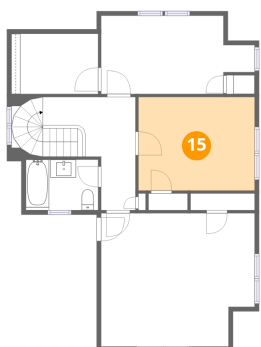

15 Floor 3 - Bedroom

Dimensions: 13'0" x 10'6"
Area: 137 sq. ft
Counted as living area: Yes

Heated: Yes
Finished: Yes
Enclosed: Yes
Contiguous: Yes
Permitted: Yes
Wet space: No
Addition: No
Conversion: No