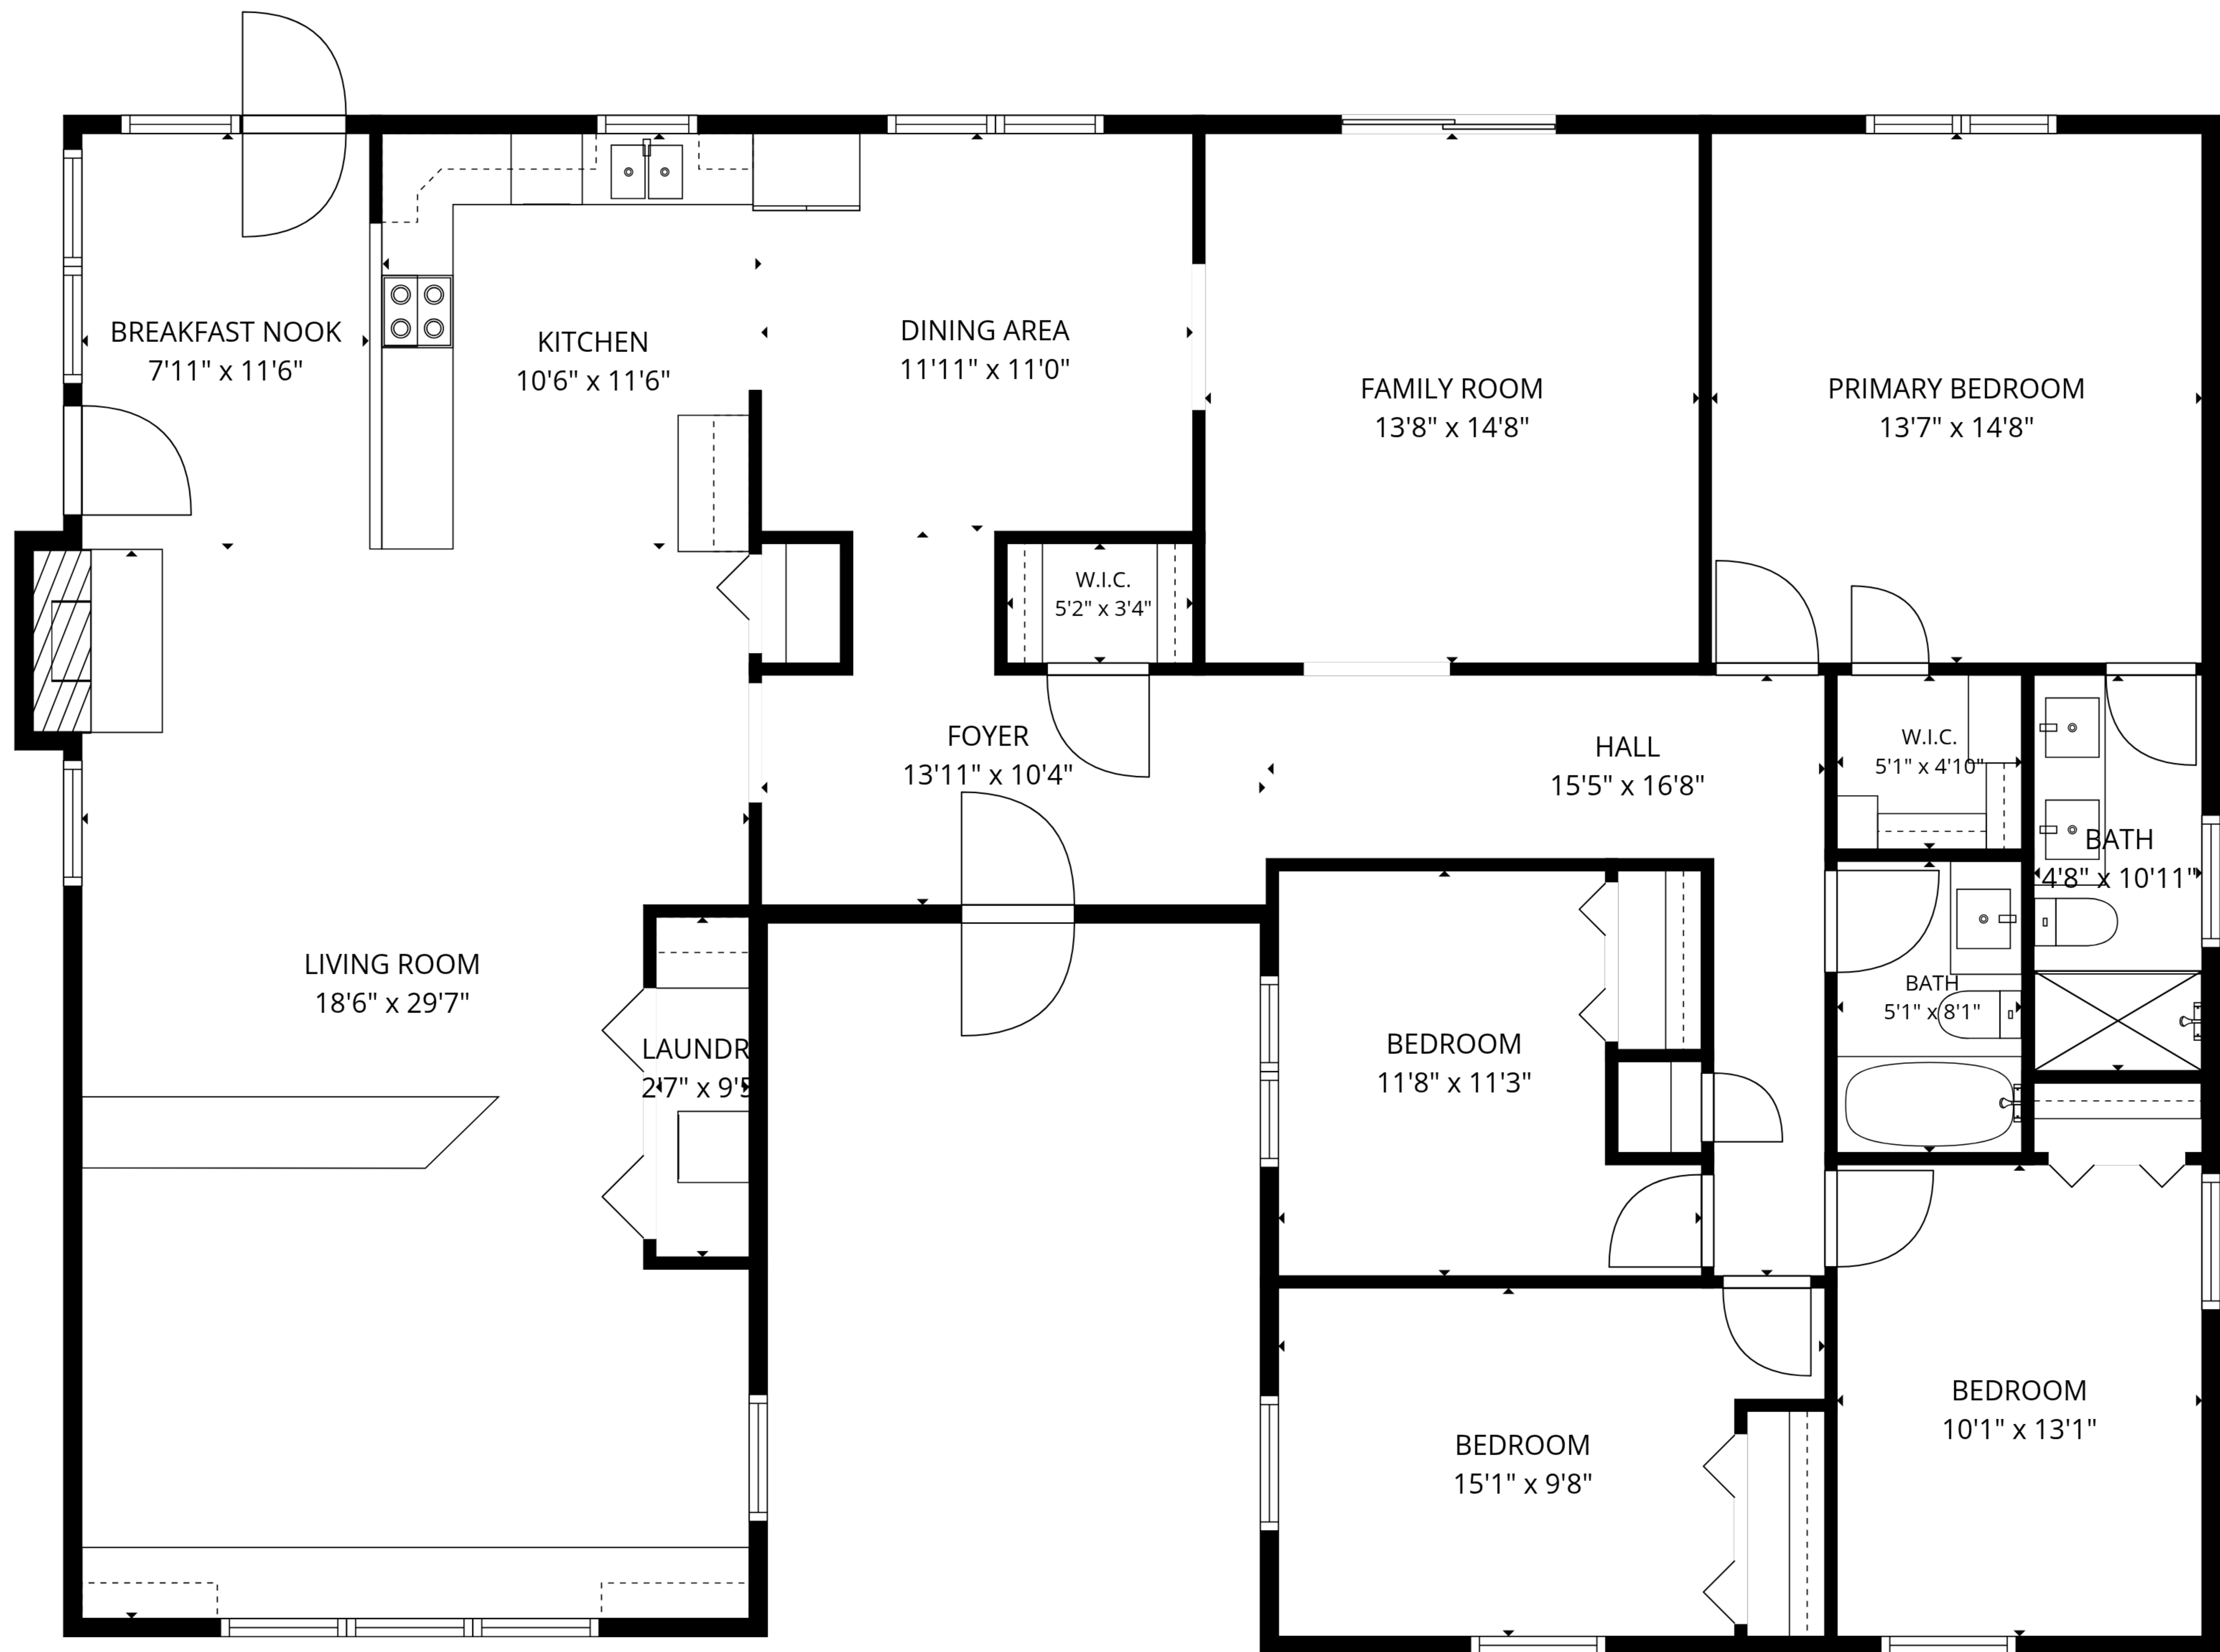

**TOTAL: 2137 sq. ft**

1st floor: 2137 sq. ft

EXCLUDED AREAS: FIREPLACE: 8 sq. ft, WALLS: 118 sq. ft

**TOTAL: 2137 sq. ft**  
 1st floor: 2137 sq. ft  
 EXCLUDED AREAS: FIREPLACE: 8 sq. ft, WALLS: 118 sq. ft