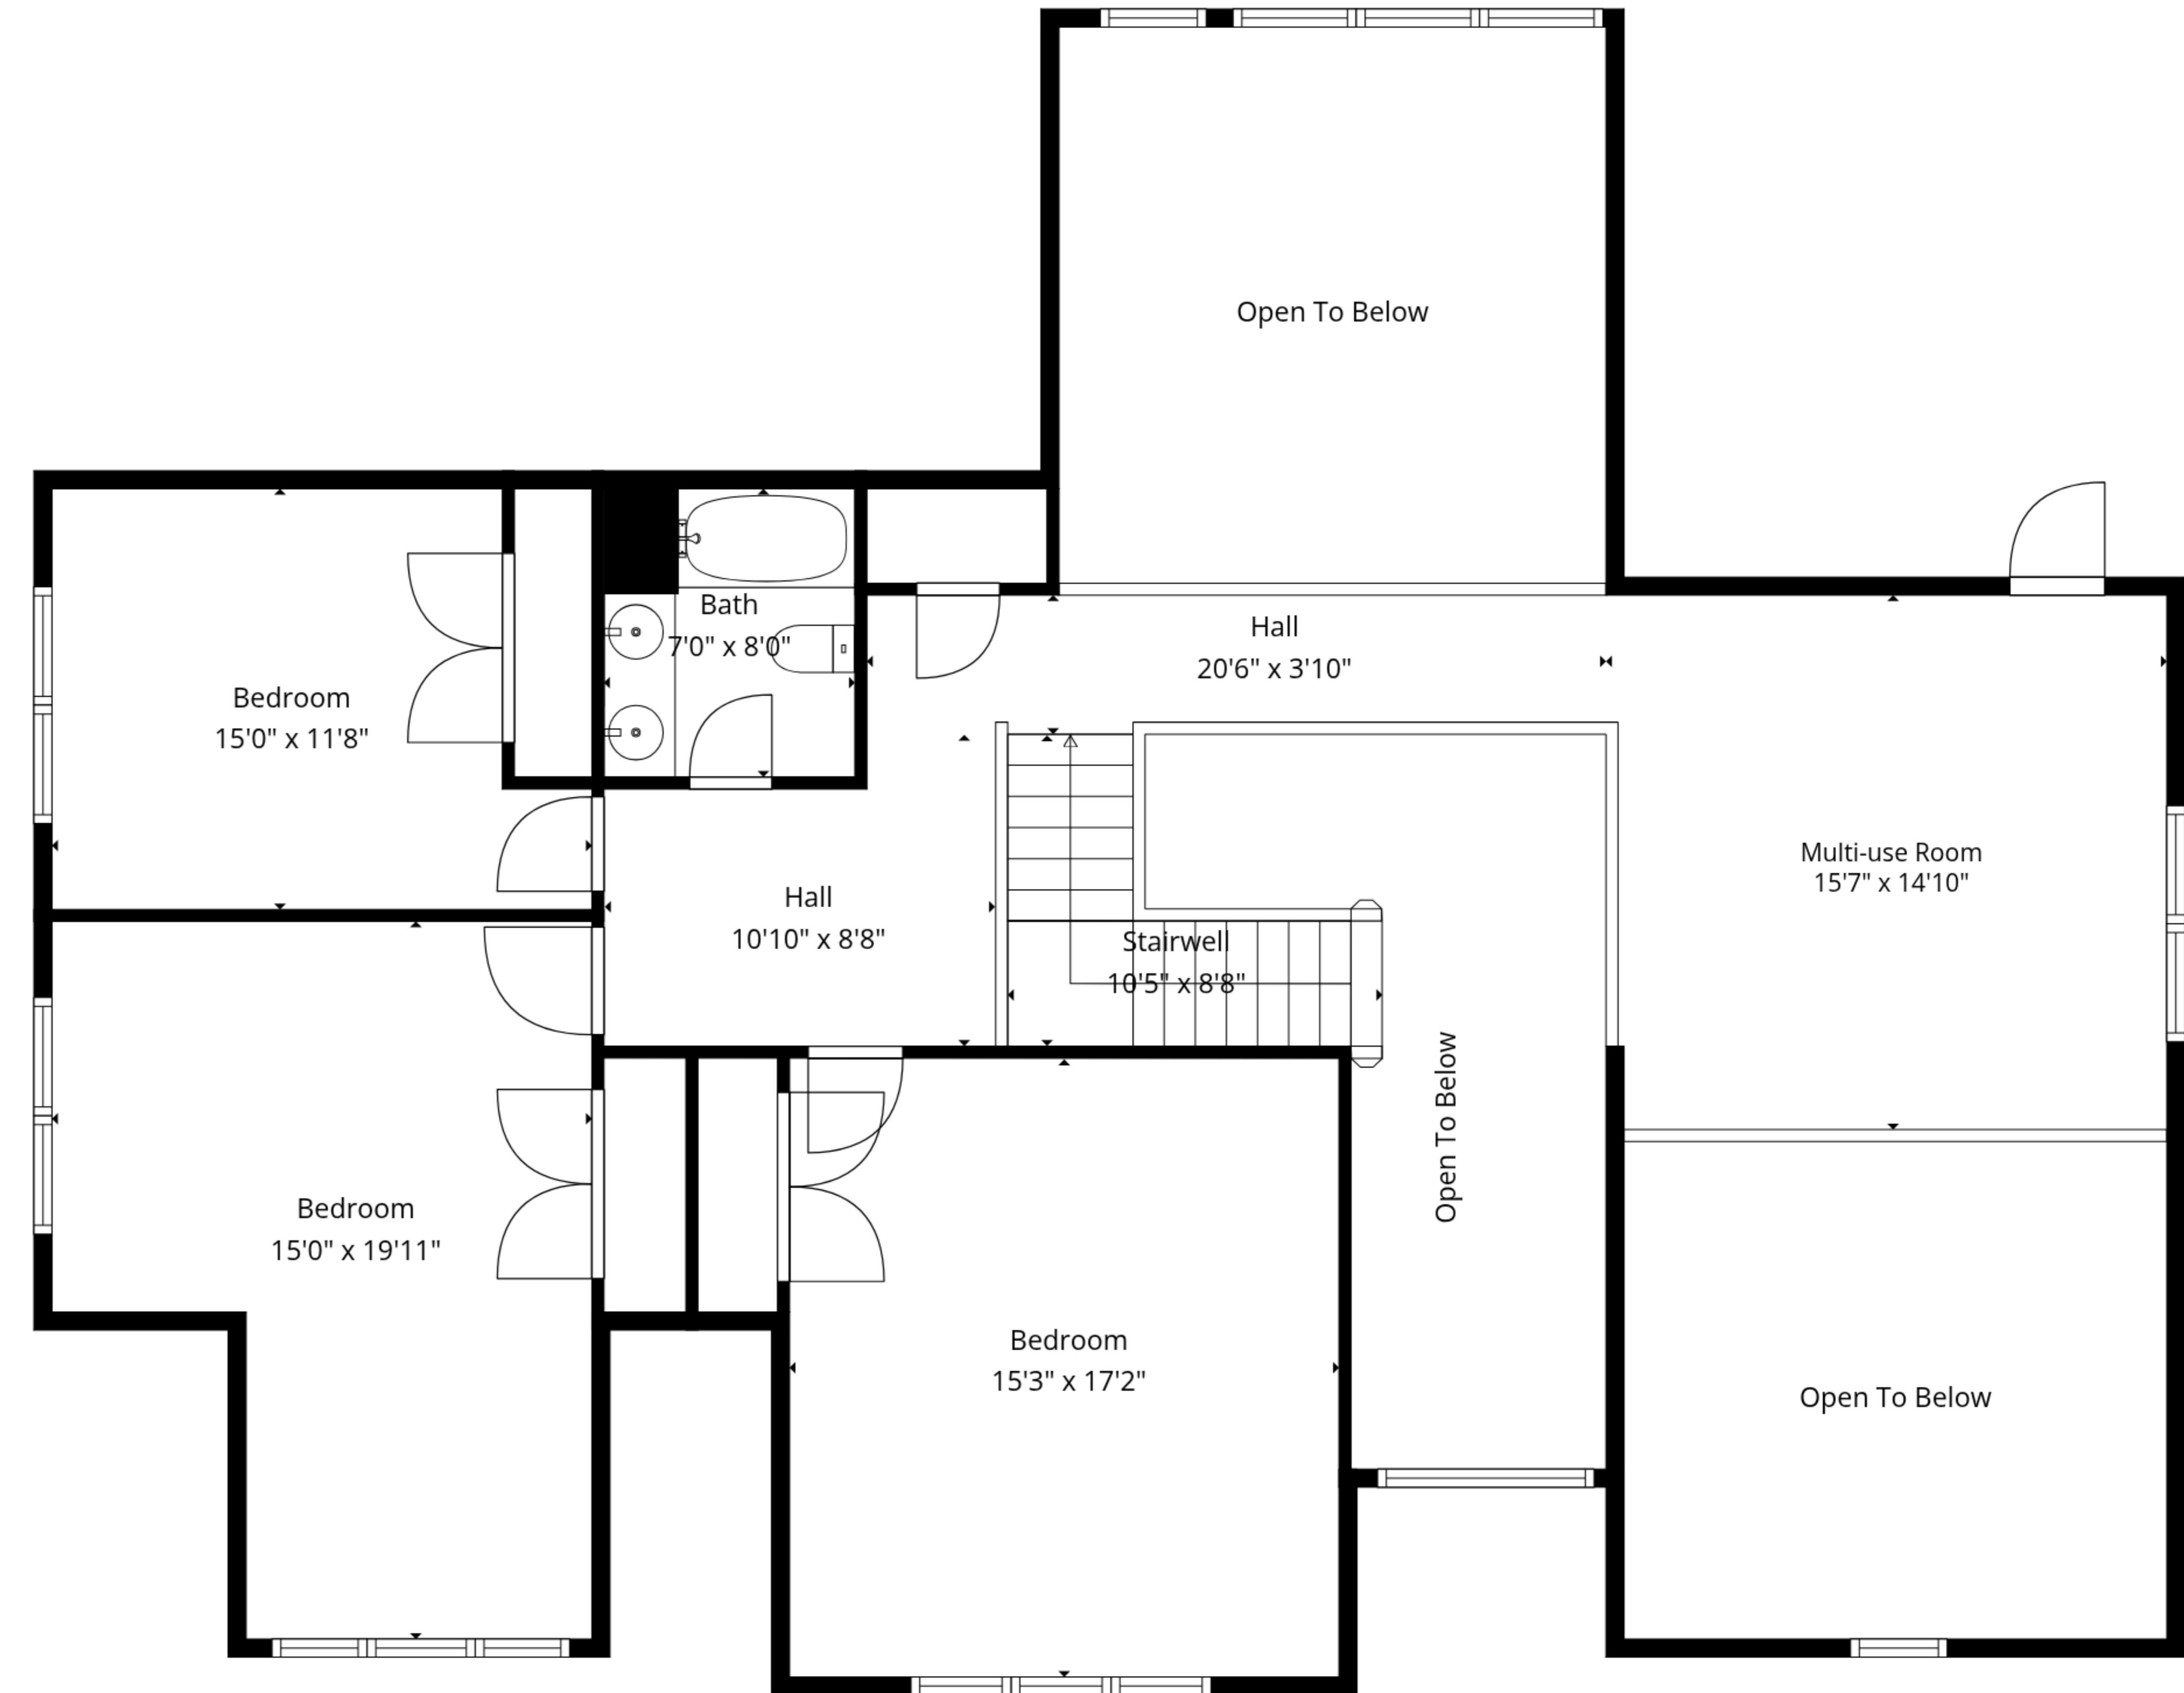

**TOTAL: 3366 sq. ft**  
 1st floor: 2136 sq. ft, 2nd floor: 1230 sq. ft  
 EXCLUDED AREAS: OPEN TO BELOW: 616 sq. ft, STAIRWELL: 59 sq. ft, WALLS: 226 sq. ft

**TOTAL: 3366 sq. ft**

1st floor: 2136 sq. ft, 2nd floor: 1230 sq. ft

EXCLUDED AREAS: OPEN TO BELOW: 616 sq. ft, STAIRWELL: 59 sq. ft, WALLS: 226 sq. ft

1st Floor

2nd Floor

**TOTAL: 3366 sq. ft**  
 1st floor: 2136 sq. ft, 2nd floor: 1230 sq. ft  
 EXCLUDED AREAS: OPEN TO BELOW: 616 sq. ft, STAIRWELL: 59 sq. ft, WALLS: 226 sq. ft