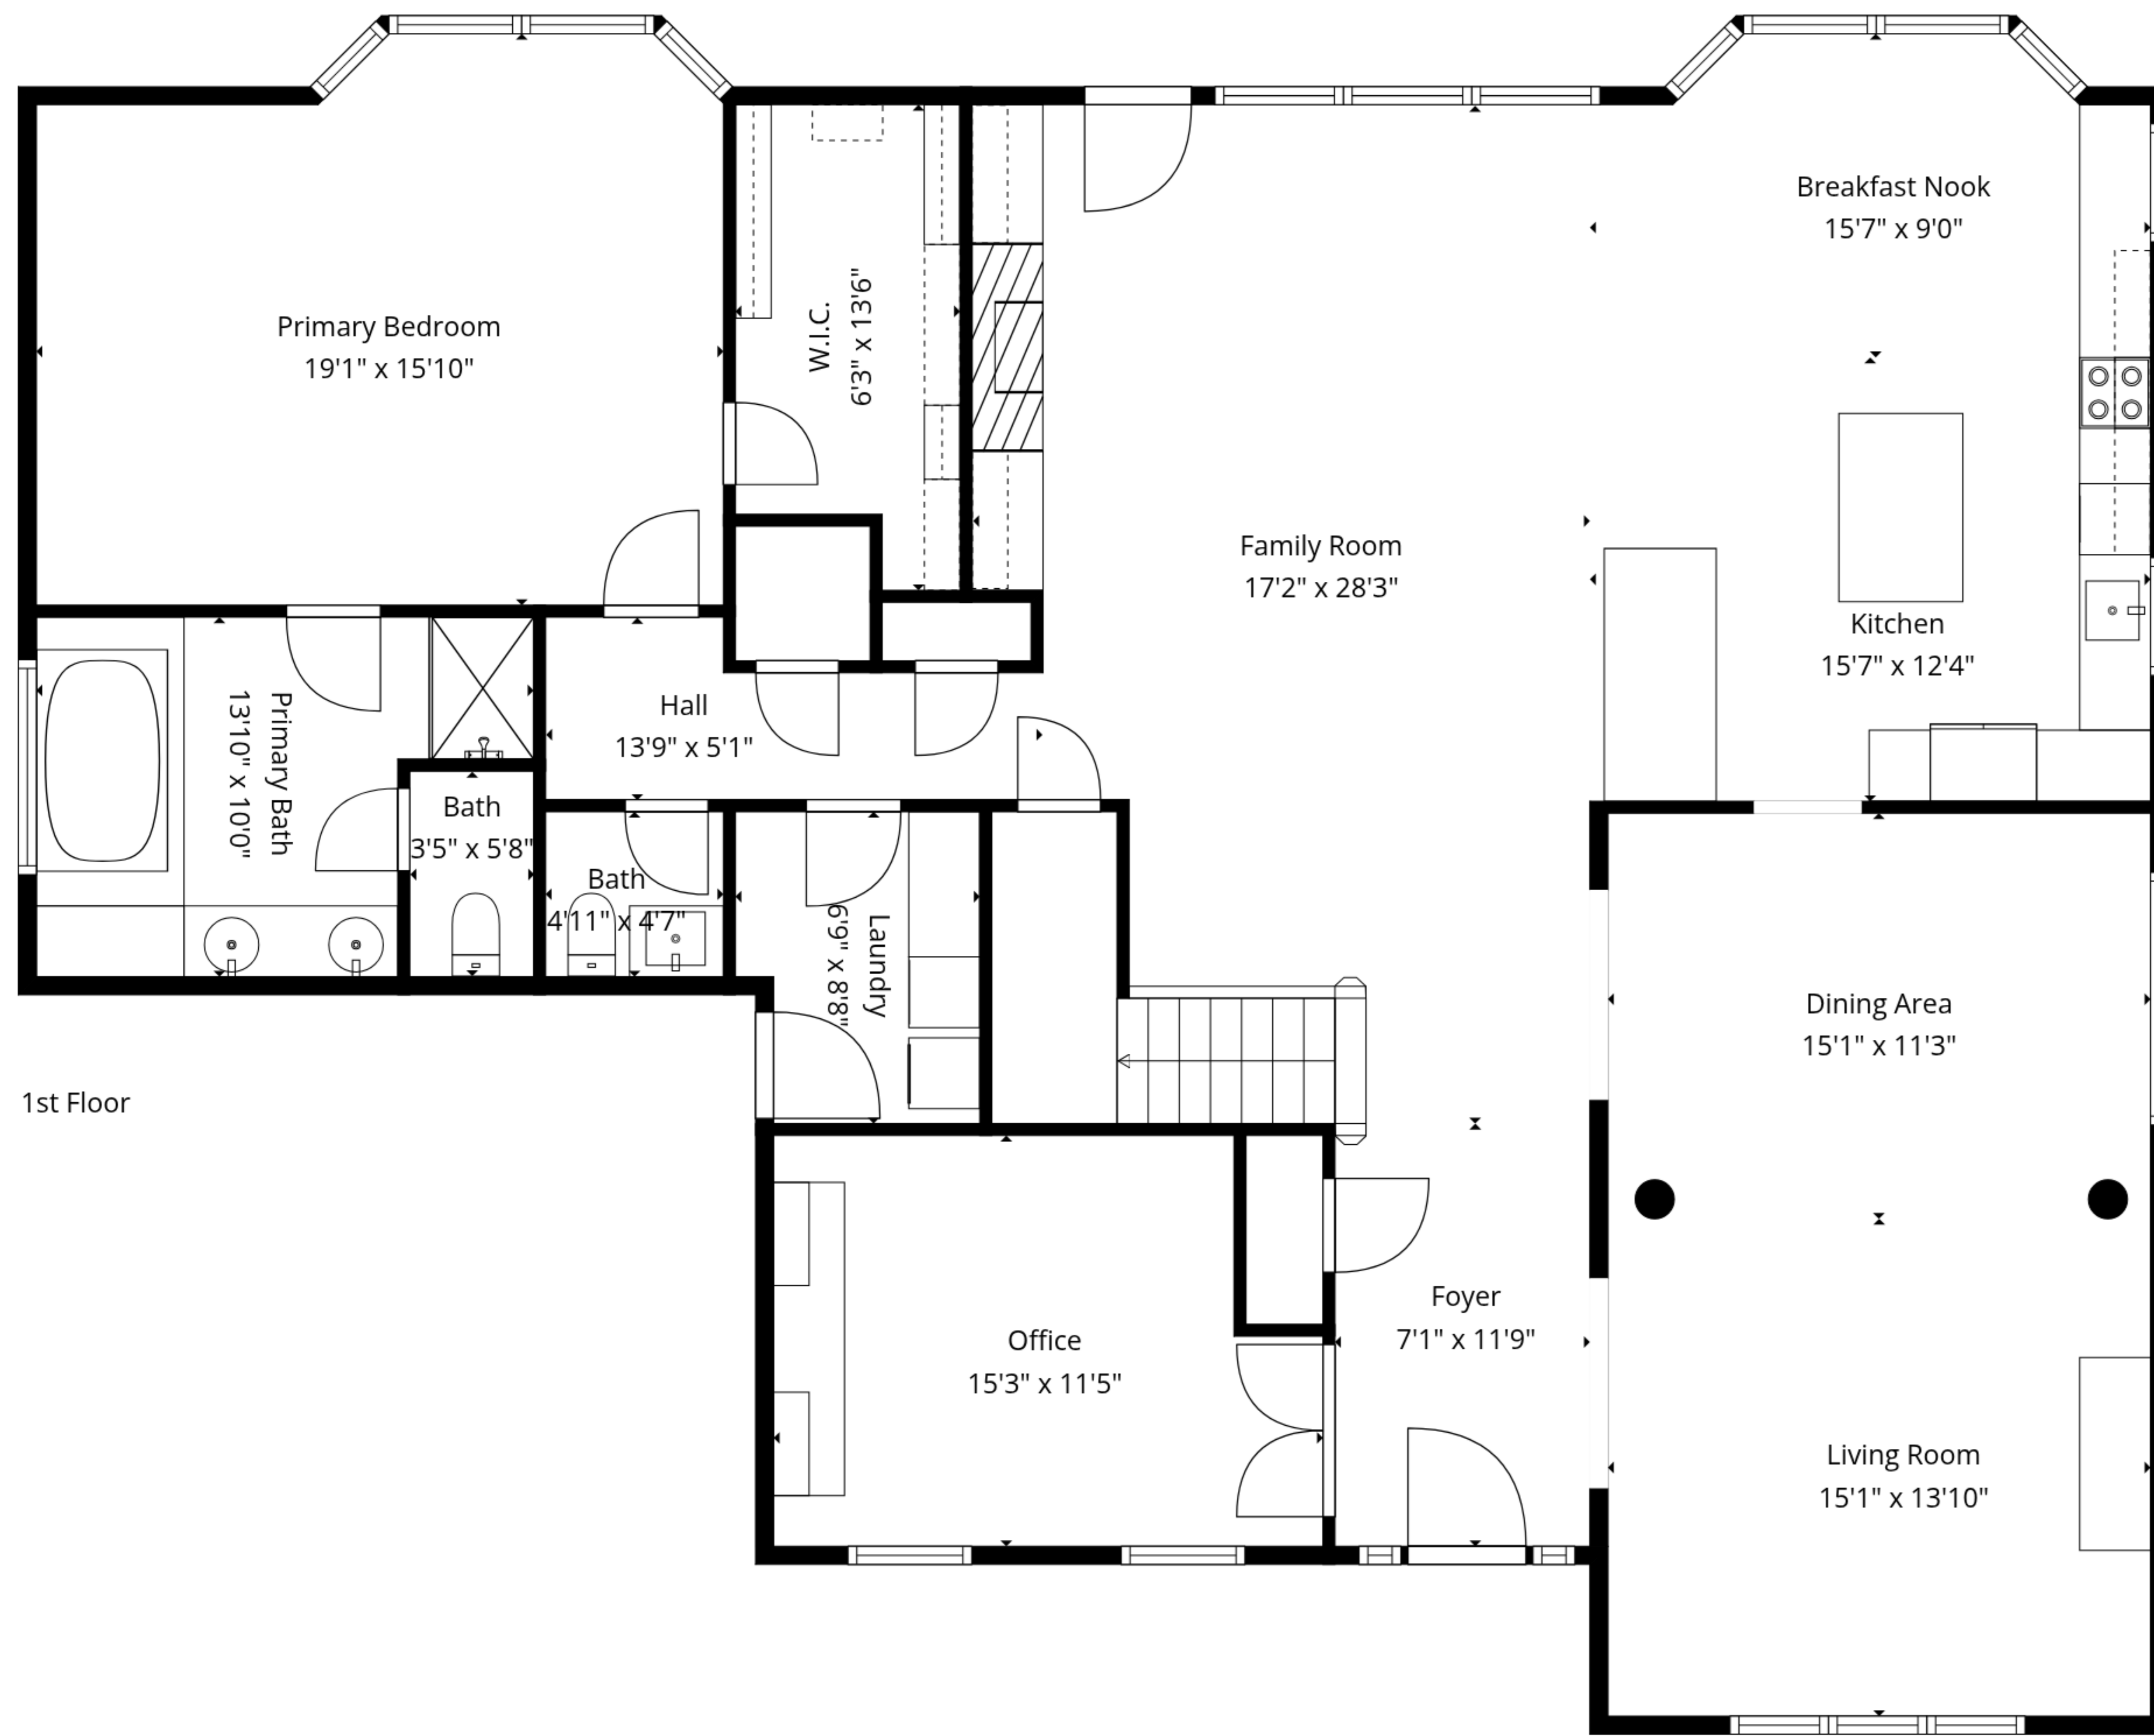

**TOTAL: 3366 sq. ft**  
 1st floor: 2136 sq. ft, 2nd floor: 1230 sq. ft  
 EXCLUDED AREAS: OPEN TO BELOW: 616 sq. ft, STAIRWELL: 59 sq. ft, WALLS: 226 sq. ft

**TOTAL: 3366 sq. ft**

1st floor: 2136 sq. ft, 2nd floor: 1230 sq. ft

EXCLUDED AREAS: OPEN TO BELOW: 616 sq. ft, STAIRWELL: 59 sq. ft, WALLS: 226 sq. ft

1st Floor

2nd Floor

**TOTAL: 3366 sq. ft**  
 1st floor: 2136 sq. ft, 2nd floor: 1230 sq. ft  
 EXCLUDED AREAS: OPEN TO BELOW: 616 sq. ft, STAIRWELL: 59 sq. ft, WALLS: 226 sq. ft