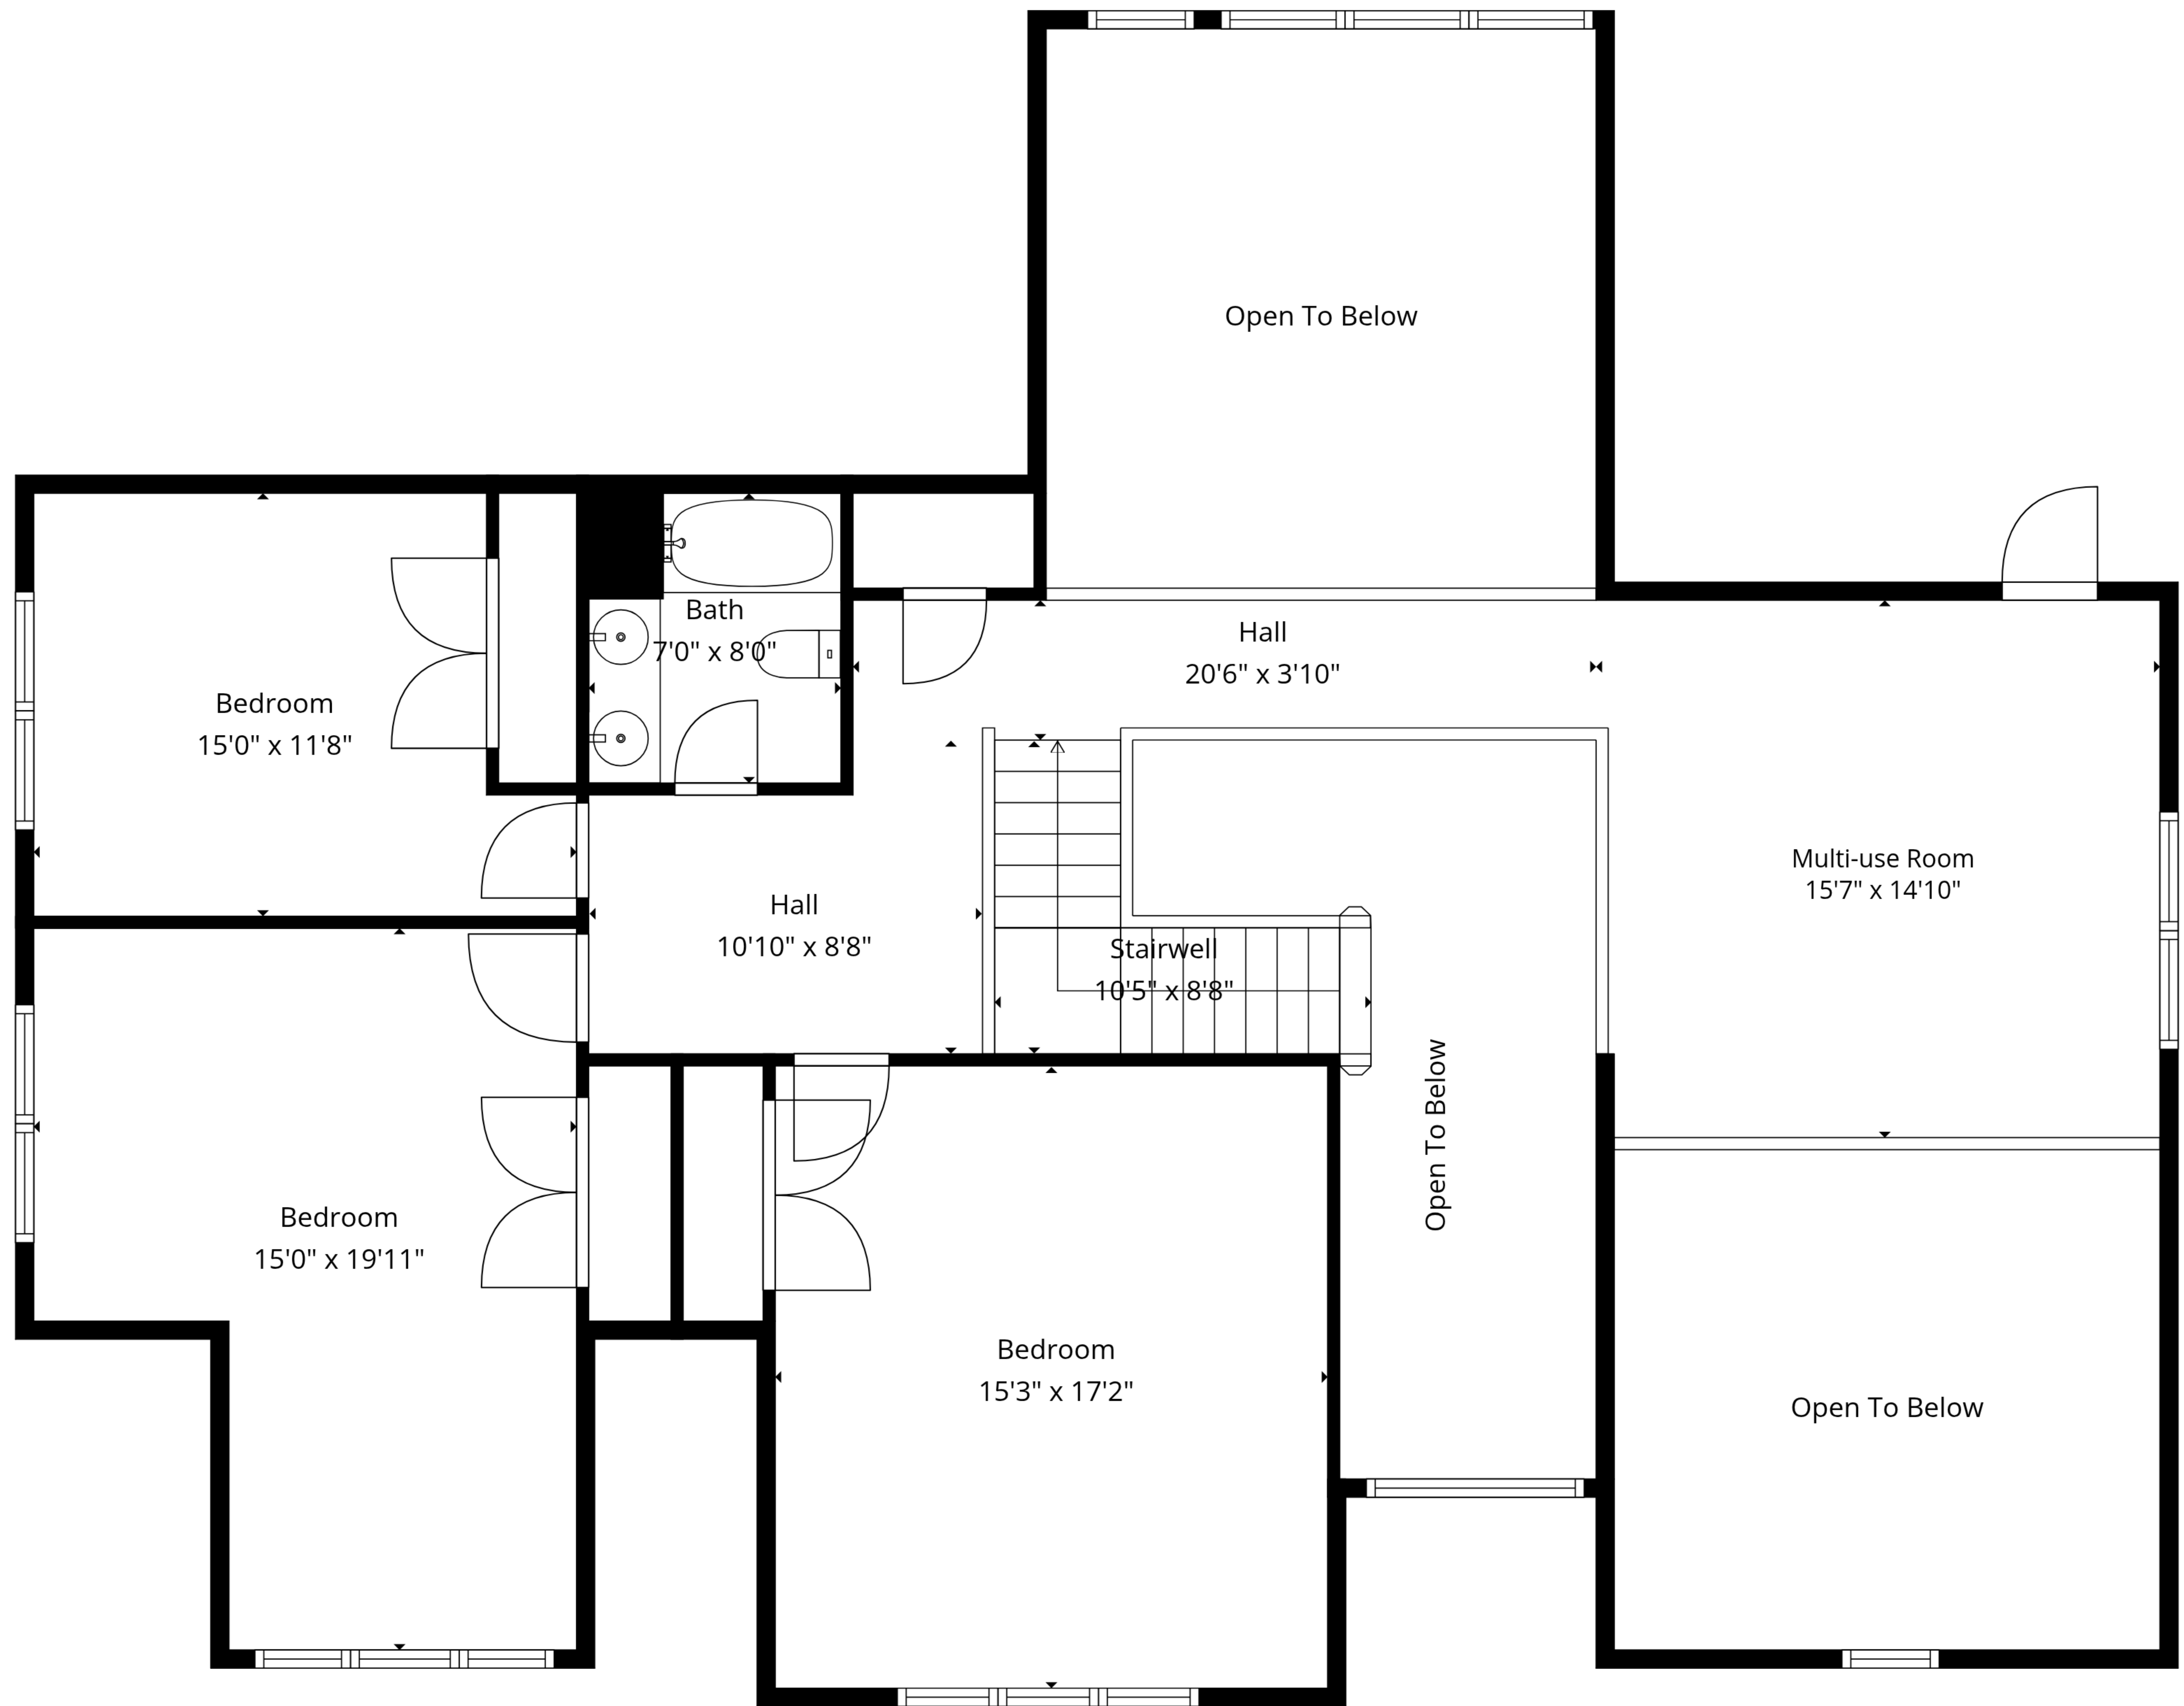

**TOTAL: 3366 sq. ft**  
 1st floor: 2136 sq. ft, 2nd floor: 1230 sq. ft  
 EXCLUDED AREAS: OPEN TO BELOW: 616 sq. ft, STAIRWELL: 59 sq. ft, WALLS: 226 sq. ft

**TOTAL: 3366 sq. ft**

1st floor: 2136 sq. ft, 2nd floor: 1230 sq. ft

EXCLUDED AREAS: OPEN TO BELOW: 616 sq. ft, STAIRWELL: 59 sq. ft, WALLS: 226 sq. ft

1st Floor

2nd Floor

**TOTAL: 3366 sq. ft**  
 1st floor: 2136 sq. ft, 2nd floor: 1230 sq. ft  
 EXCLUDED AREAS: OPEN TO BELOW: 616 sq. ft, STAIRWELL: 59 sq. ft, WALLS: 226 sq. ft