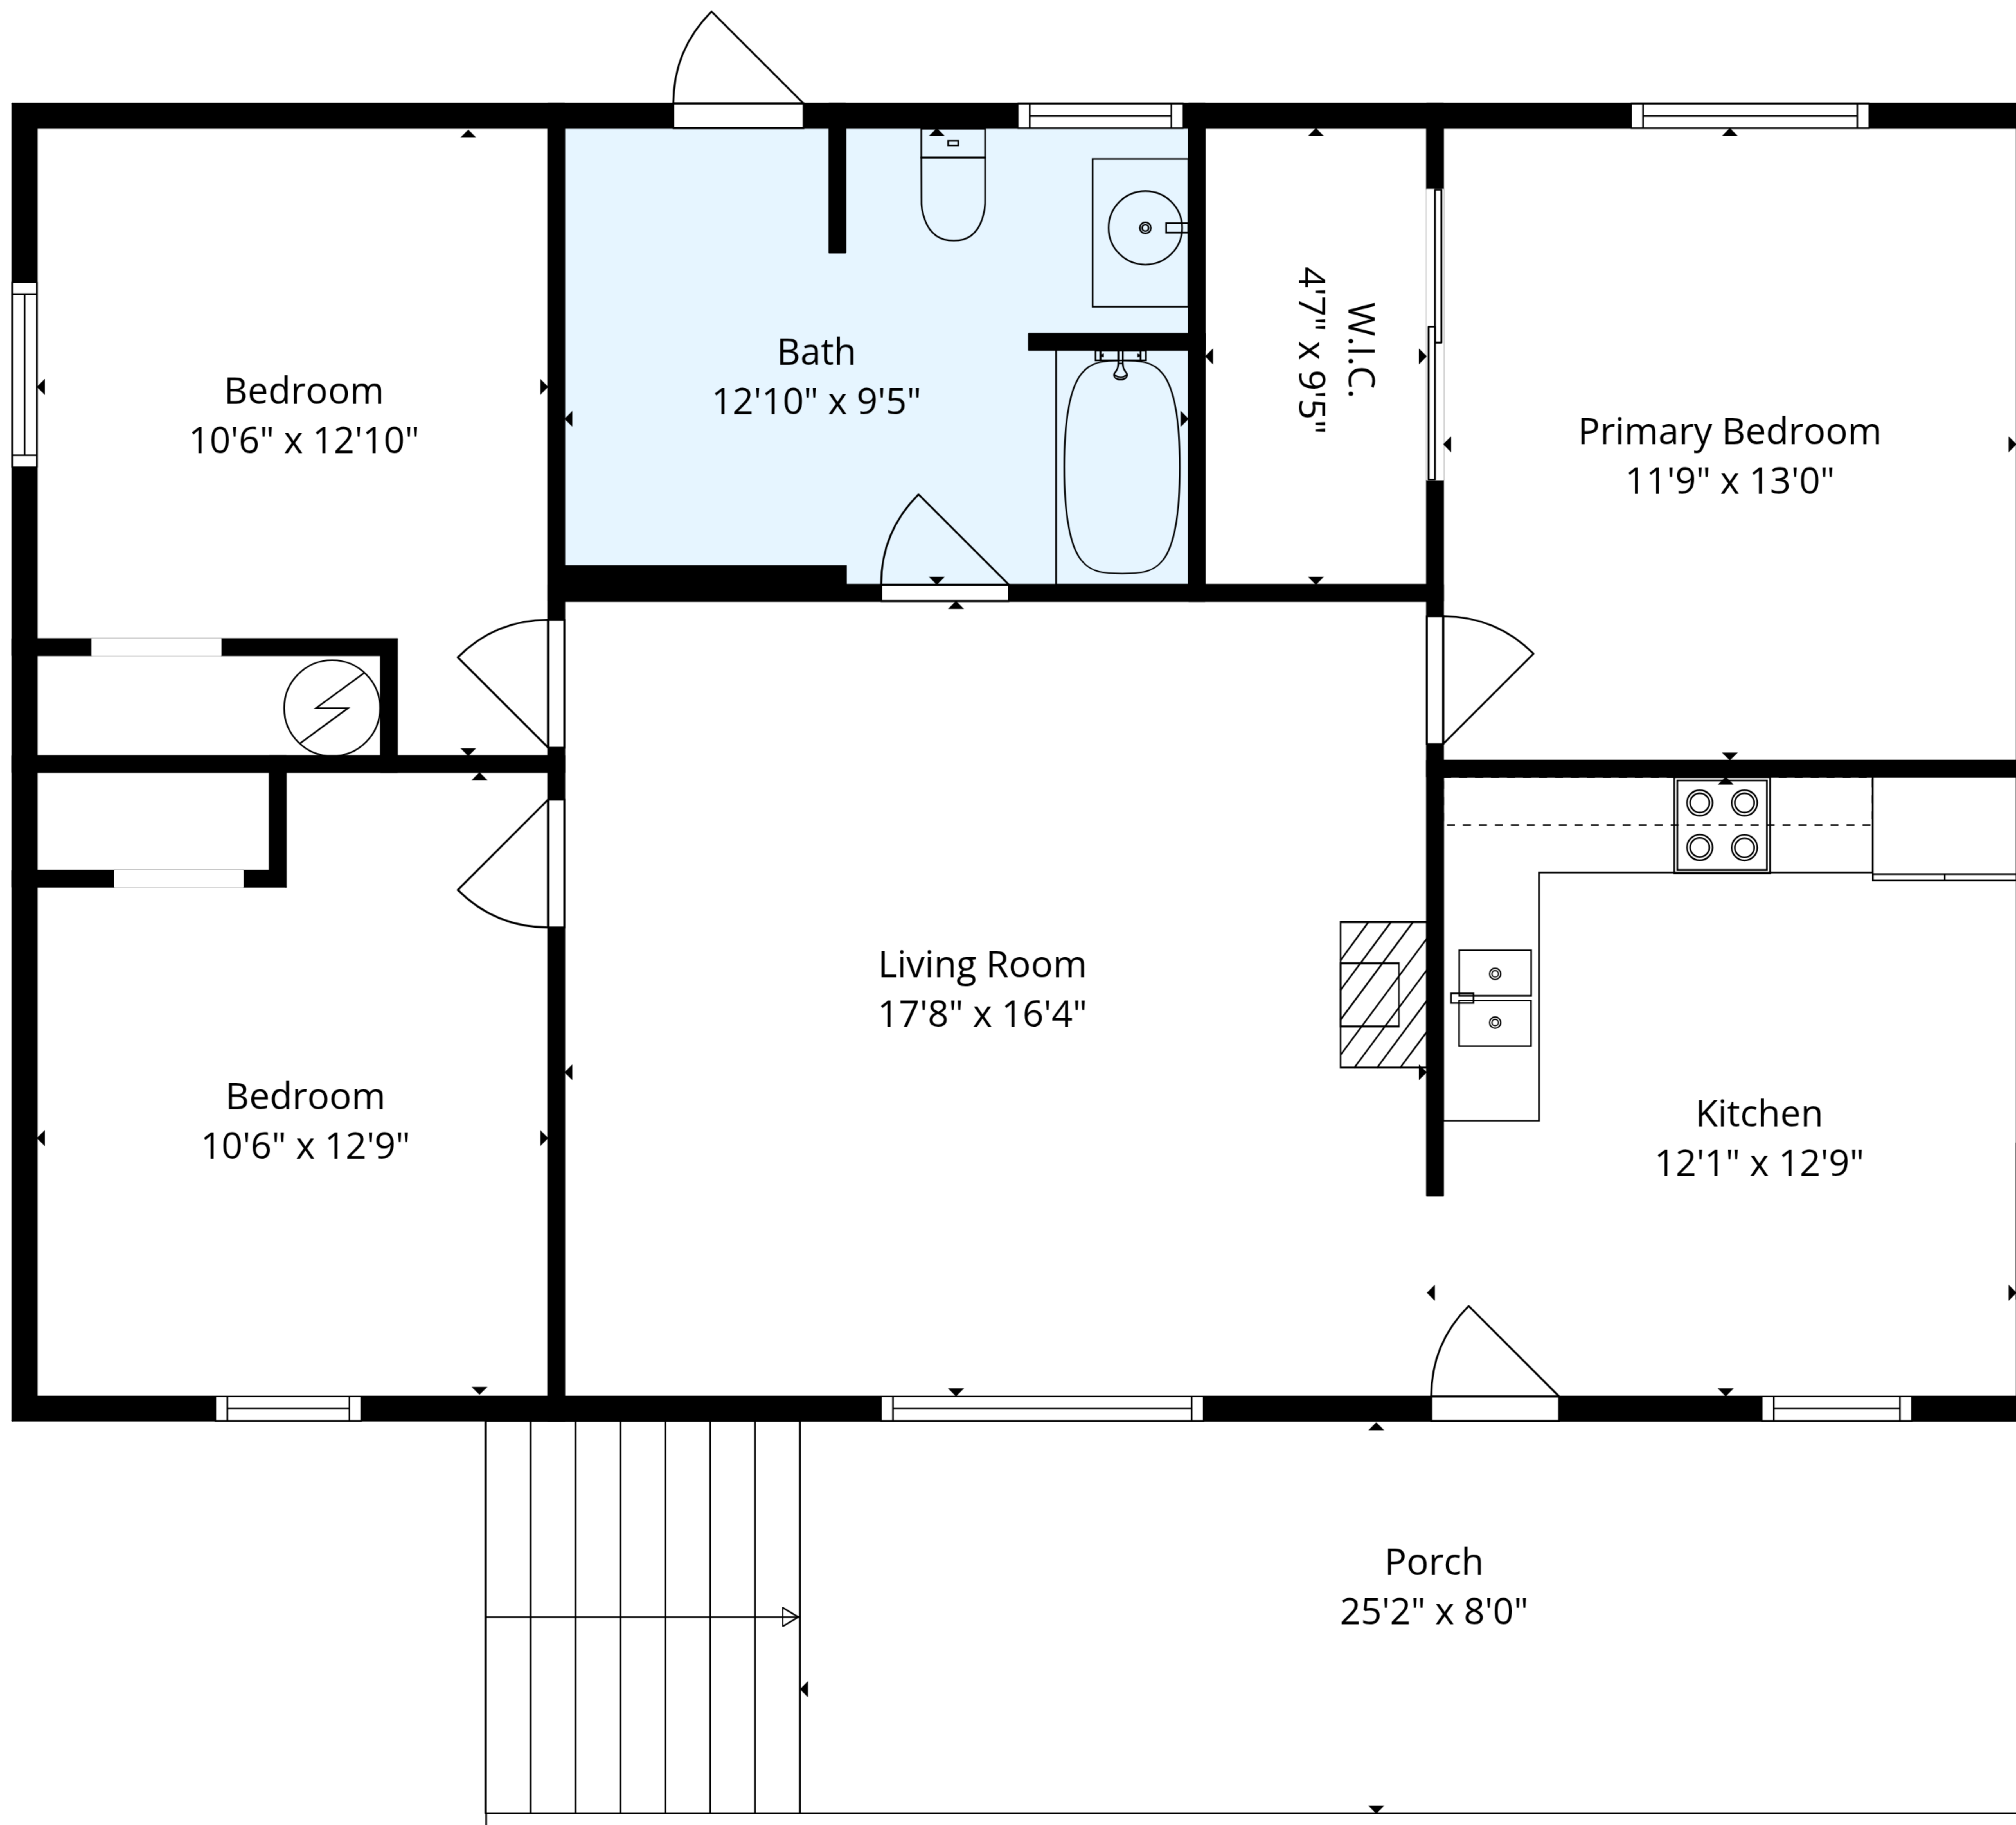

**TOTAL: 1058 sq. ft**  
 1st floor: 1058 sq. ft  
 EXCLUDED AREAS: PORCH: 255 sq. ft, WALLS: 68 sq. ft

Floor Plan Created By Cubicasa App. Measurements Deemed Highly Reliable But Not Guaranteed.

**TOTAL: 1058 sq. ft**  
1st floor: 1058 sq. ft  
EXCLUDED AREAS: PORCH: 255 sq. ft, WALLS: 68 sq. ft

Floor Plan Created By Cubicasa App. Measurements Deemed Highly Reliable But Not Guaranteed.