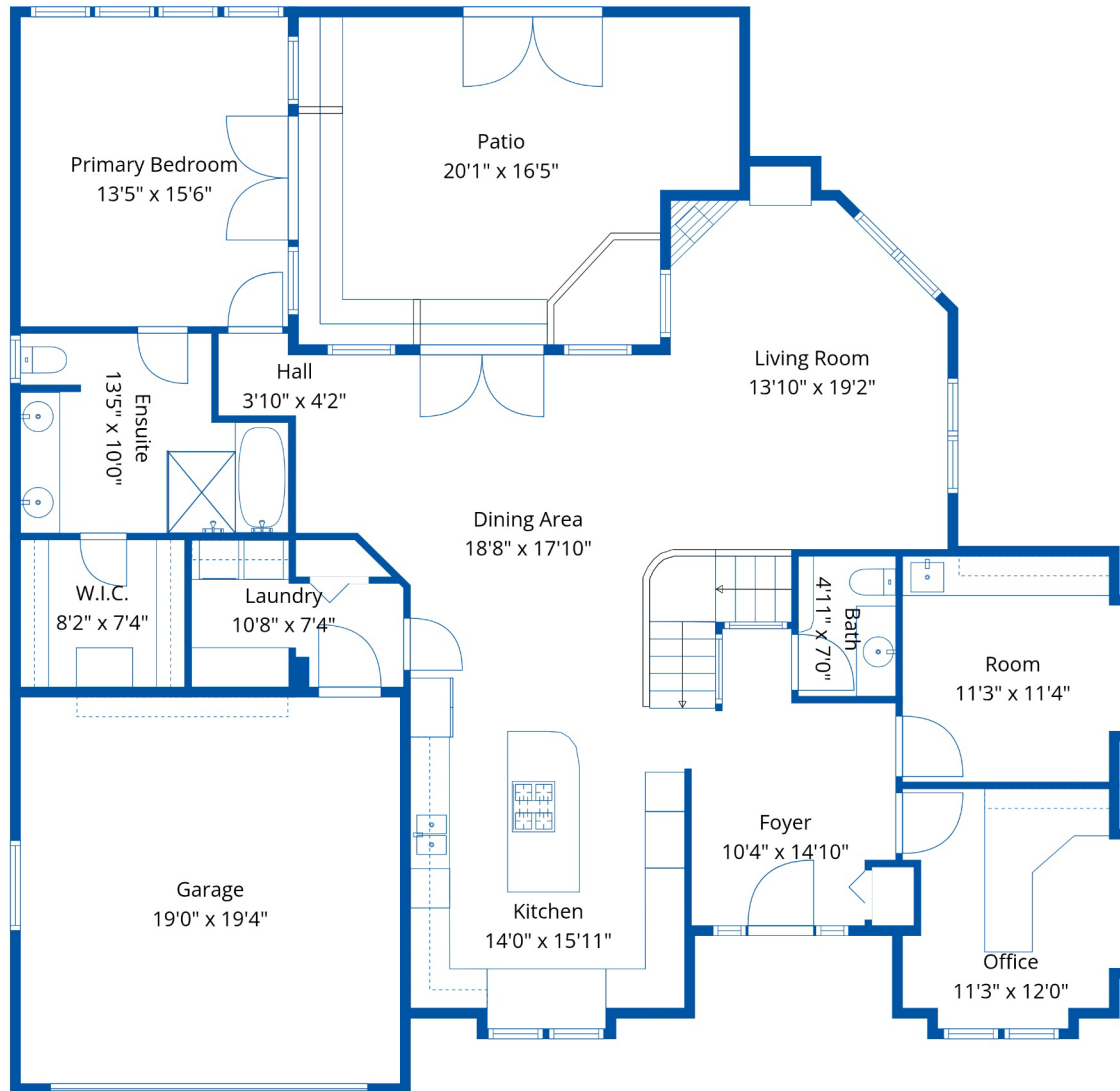

GENESIS GROUP
CORPORATE

3963 Coachstone Way

Tim Wight

604-217-2388

timwight@remax.net

Estimated Areas:

Below Main: 1812 sq. ft

Main Floor: 1831 sq. ft

Total: 3643 Sq. Ft

GENESIS GROUP
CORPORATE

Tim Wight

3963 Coachstone Way

Tim Wight
604-217-2388
timwight@remax.net

Estimated Areas:

Below Main: 1812 sq. ft

Main Floor: 1831 sq. ft

Total: 3643 Sq. Ft

Tim Wight, Realtor

3963 Coachstone Way

Tim Wight
604-217-2388
timwight@remax.net

Estimated Areas:

Below Main: 1812 sq. ft

Main Floor: 1831 sq. ft

Total: 3643 Sq. Ft