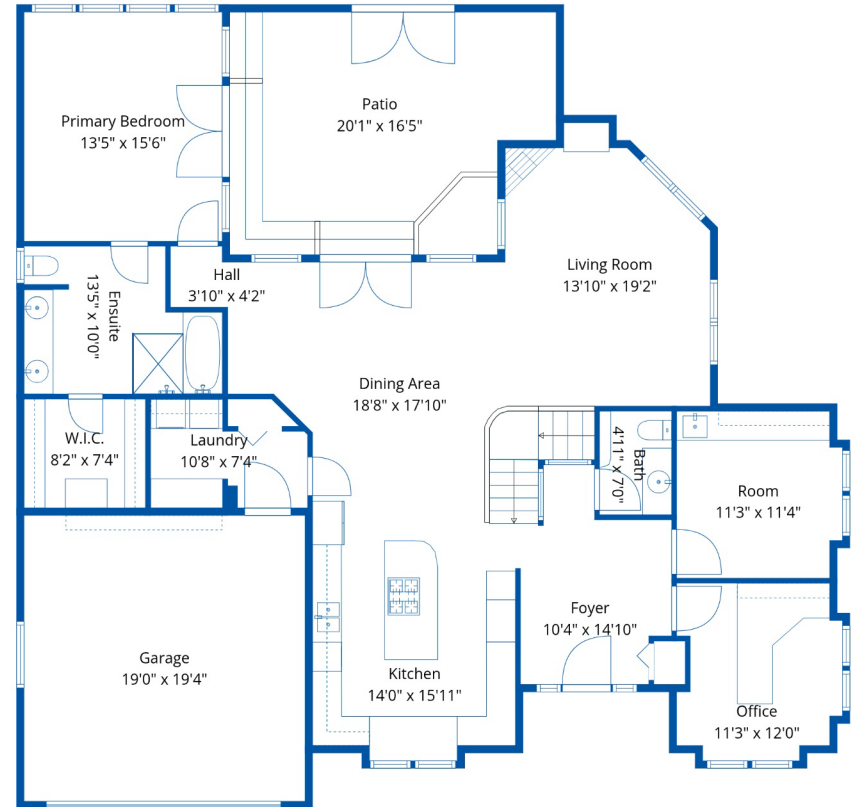

Total: 3643 Sq. Ft

GENESIS GROUP
CORPORATE

Tim Wight

3963 Coachstone Way

Tim Wight
604-217-2388
timwight@remax.net

Estimated Areas:

Below Main: 1812 sq. ft

Main Floor: 1831 sq. ft

Total: 3643 Sq. Ft

Tim Wight, Realtor

3963 Coachstone Way

Tim Wight
604-217-2388
timwight@remax.net

Estimated Areas:

Below Main: 1812 sq. ft

Main Floor: 1831 sq. ft

Total: 3643 Sq. Ft