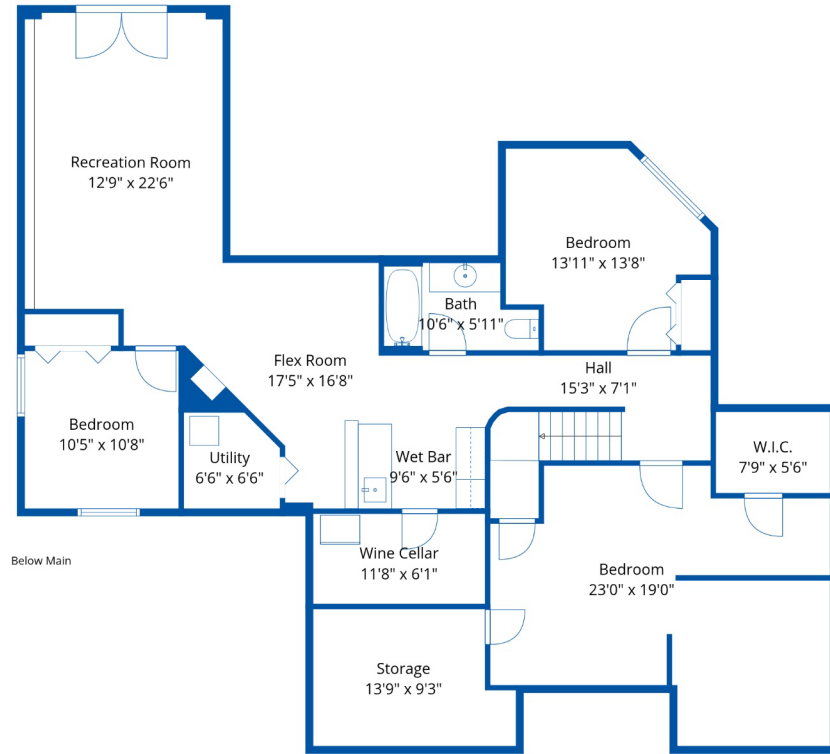

Total: 3643 Sq. Ft

GENESIS GROUP
CORPORATE

Tim Wight

3963 Coachstone Way

Tim Wight
604-217-2388
timwight@remax.net

Estimated Areas:

Below Main: 1812 sq. ft

Main Floor: 1831 sq. ft

Total: 3643 Sq. Ft

Tim Wight, Realtor

3963 Coachstone Way

Tim Wight
604-217-2388
timwight@remax.net

Estimated Areas:

Below Main: 1812 sq. ft

Main Floor: 1831 sq. ft

Total: 3643 Sq. Ft