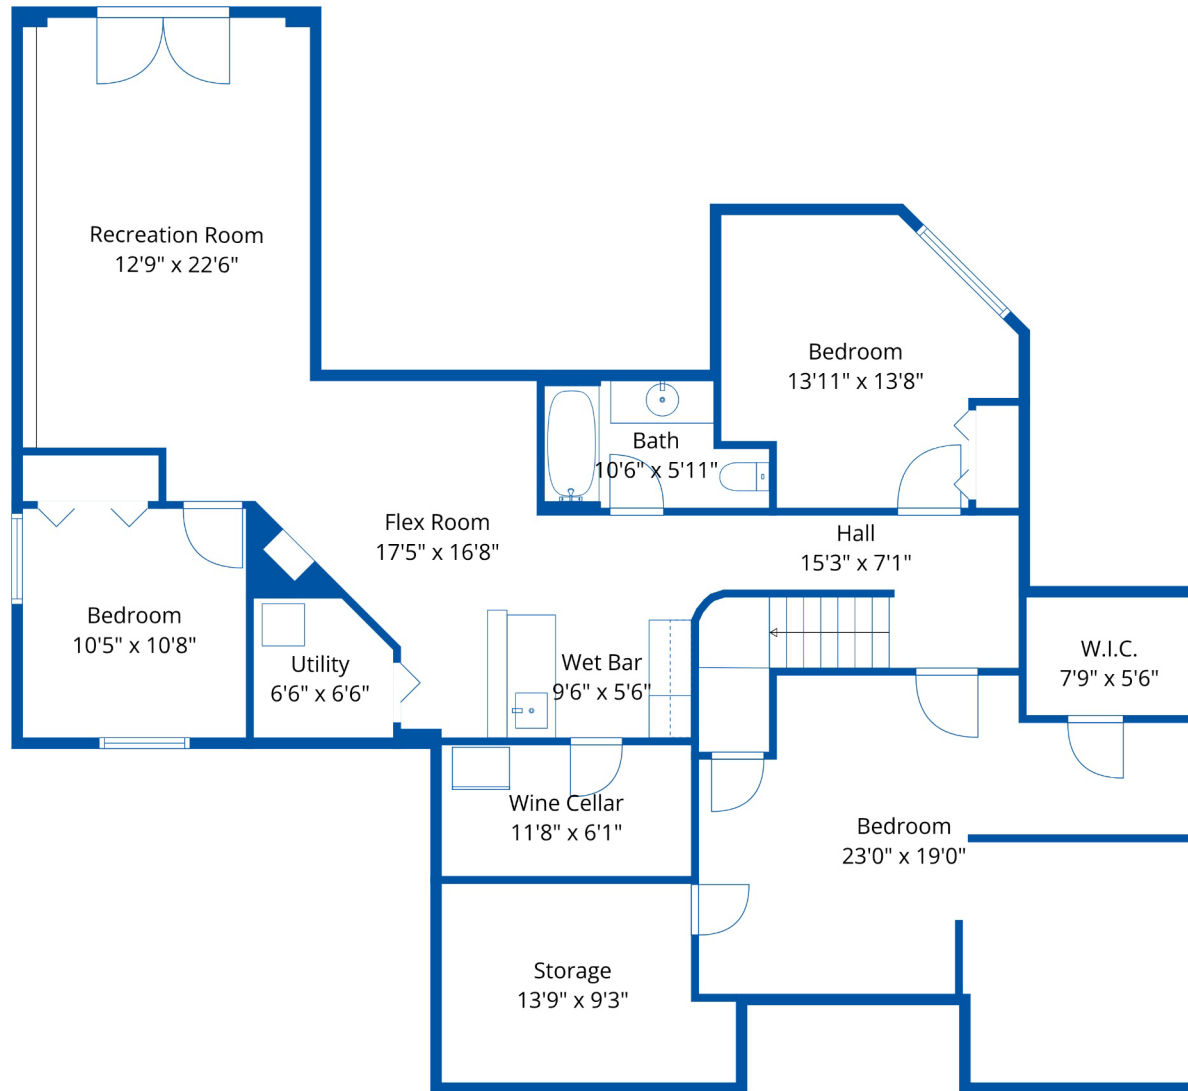

GENESIS GROUP
CORPORATE

3963 Coachstone Way

Tim Wight

604-217-2388

timwight@remax.net

Estimated Areas:

Below Main: 1812 sq. ft

Main Floor: 1831 sq. ft

Total: 3643 Sq. Ft

GENESIS GROUP
CORPORATE

Tim Wight

3963 Coachstone Way

Tim Wight
604-217-2388
timwight@remax.net

Estimated Areas:

Below Main: 1812 sq. ft

Main Floor: 1831 sq. ft

Total: 3643 Sq. Ft

Tim Wight, Realtor

3963 Coachstone Way

Tim Wight
604-217-2388
timwight@remax.net

Estimated Areas:

Below Main: 1812 sq. ft

Main Floor: 1831 sq. ft

Total: 3643 Sq. Ft