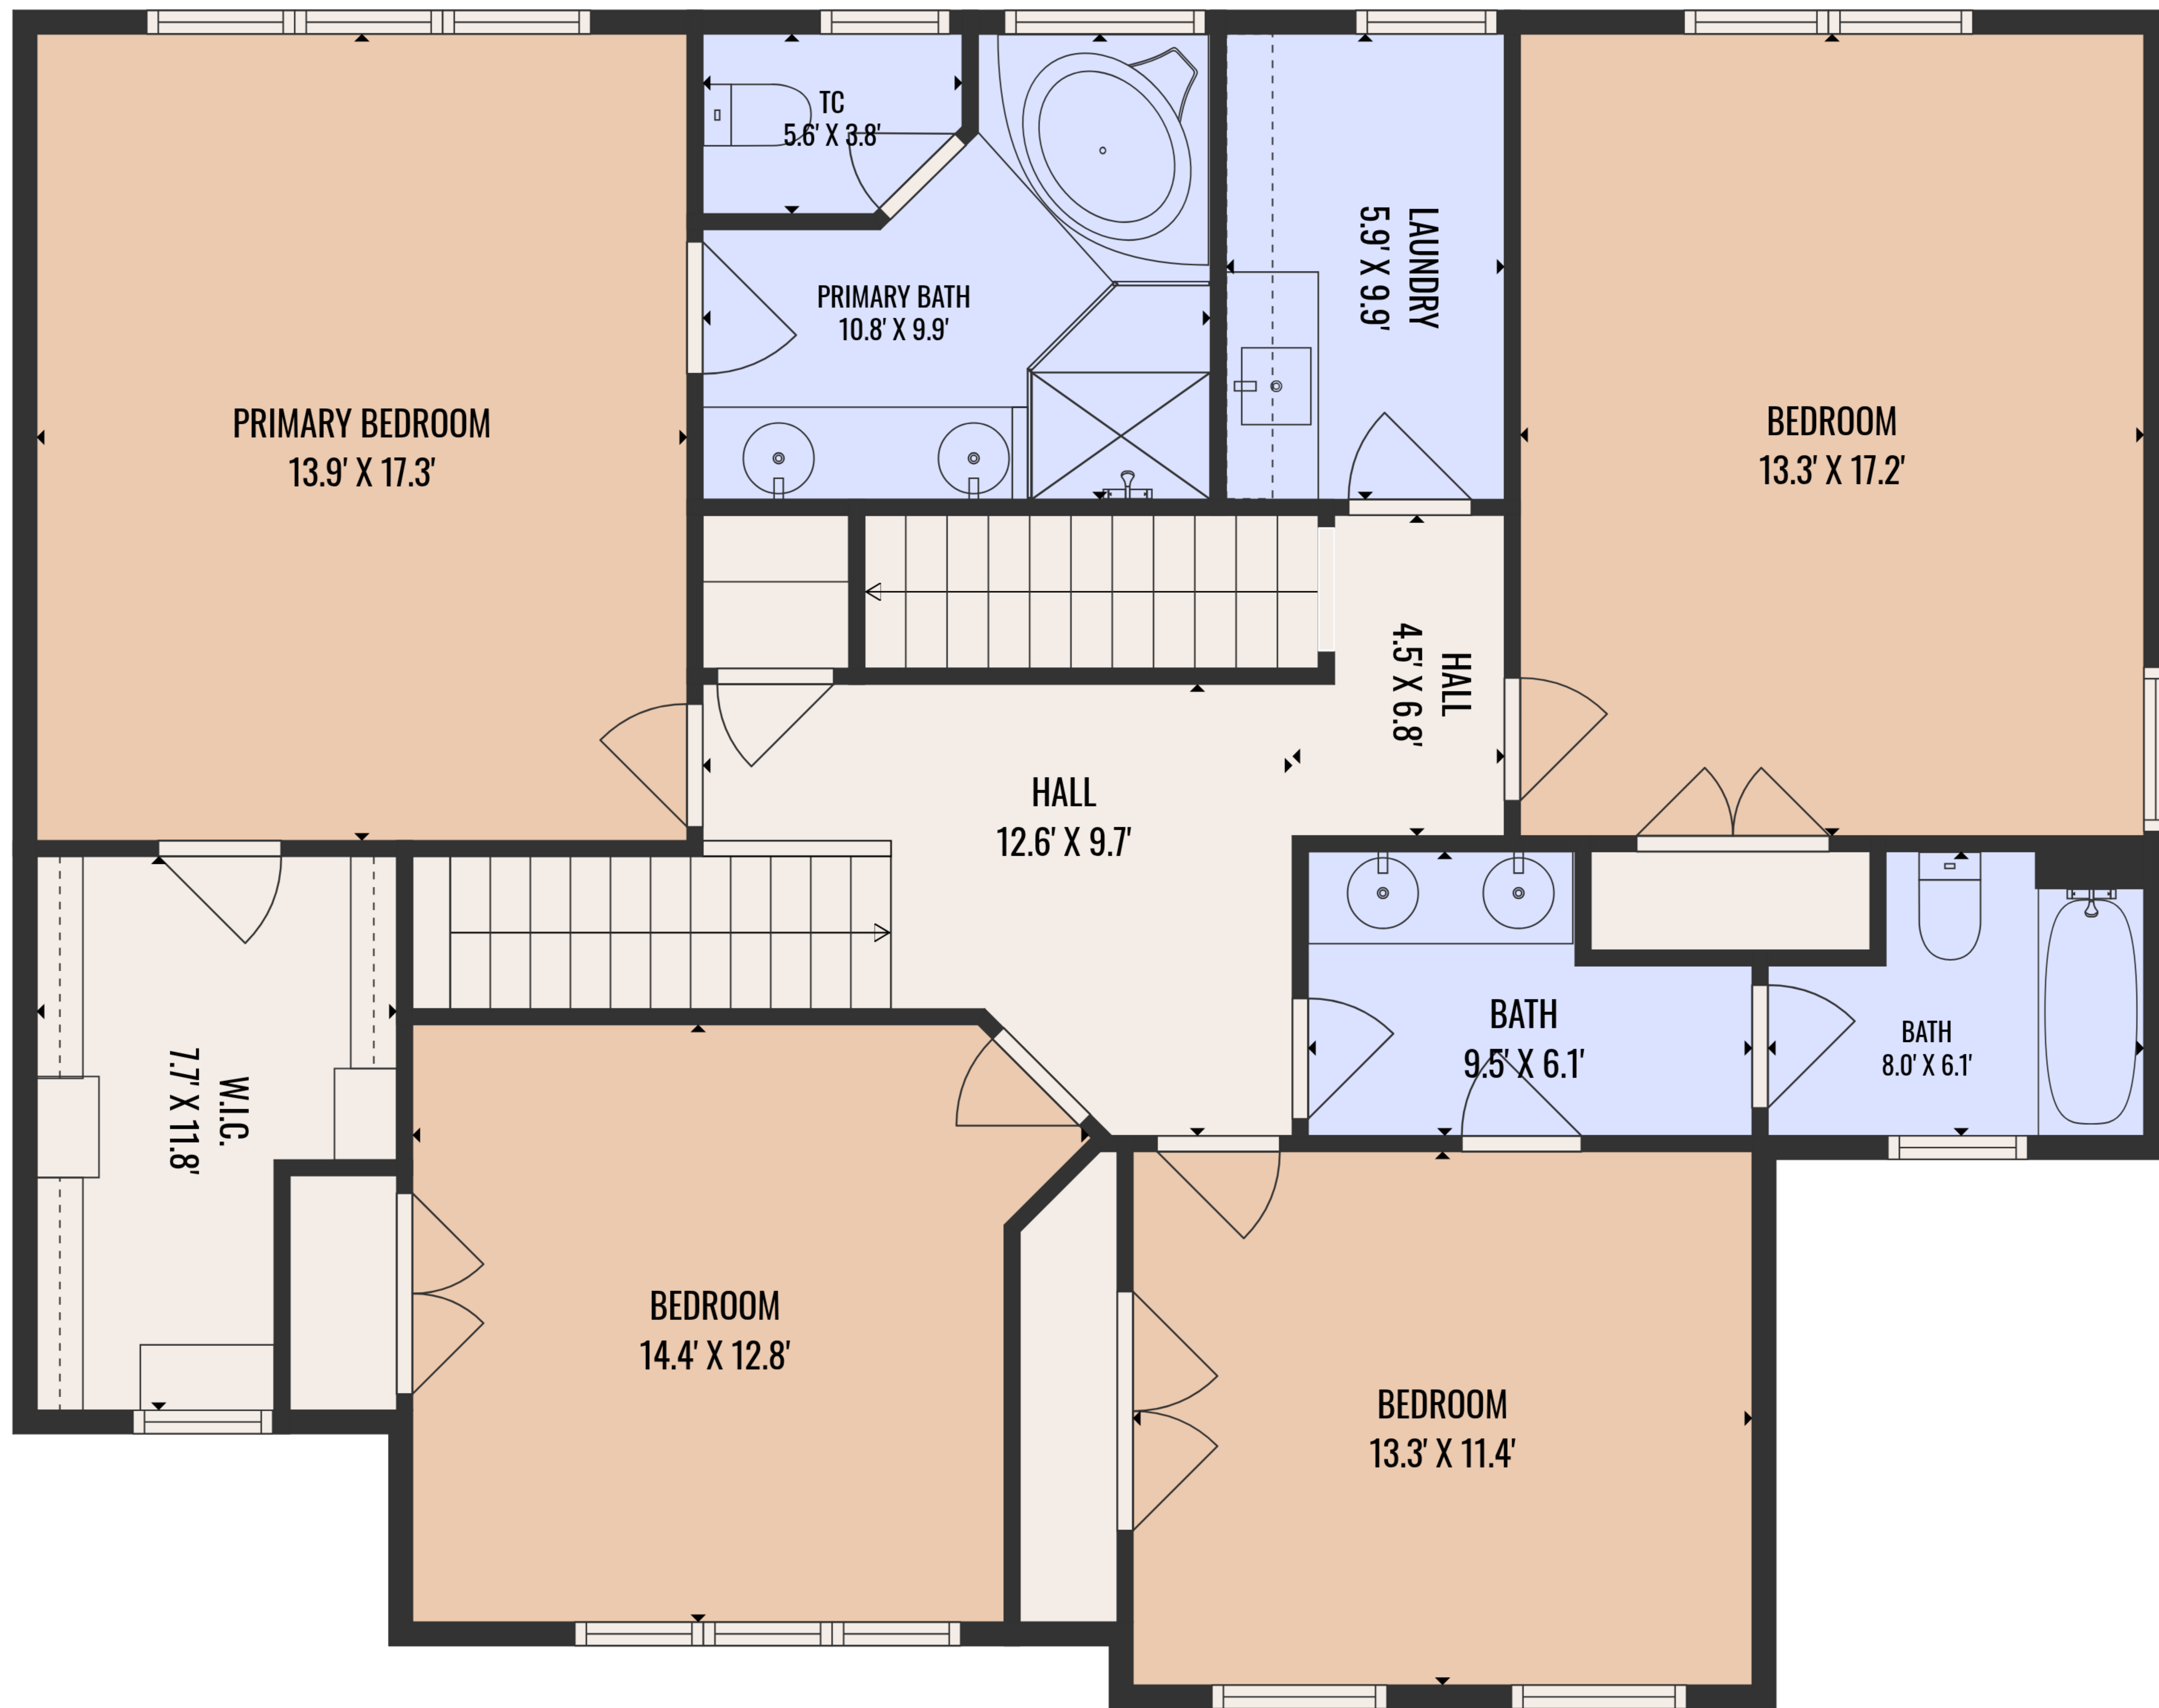

**Total GLA: 3547 sq. ft | Total: 5228 sq. ft**  
 1st floor: 1338 sq. ft (Excluded areas 1197 sq. ft)  
 2nd floor: 1503 sq. ft  
 3rd floor: 706 sq. ft (Excluded areas 484 sq. ft)

COMPLIES WITH ANSI STANDARDS. APPROXIMATE DIMENSIONS. DRAWING NOT TO SCALE.

**Total GLA: 3547 sq. ft | Total: 5228 sq. ft**  
 1st floor: 1338 sq. ft (Excluded areas 1197 sq. ft)  
 2nd floor: 1503 sq. ft  
 3rd floor: 706 sq. ft (Excluded areas 484 sq. ft)