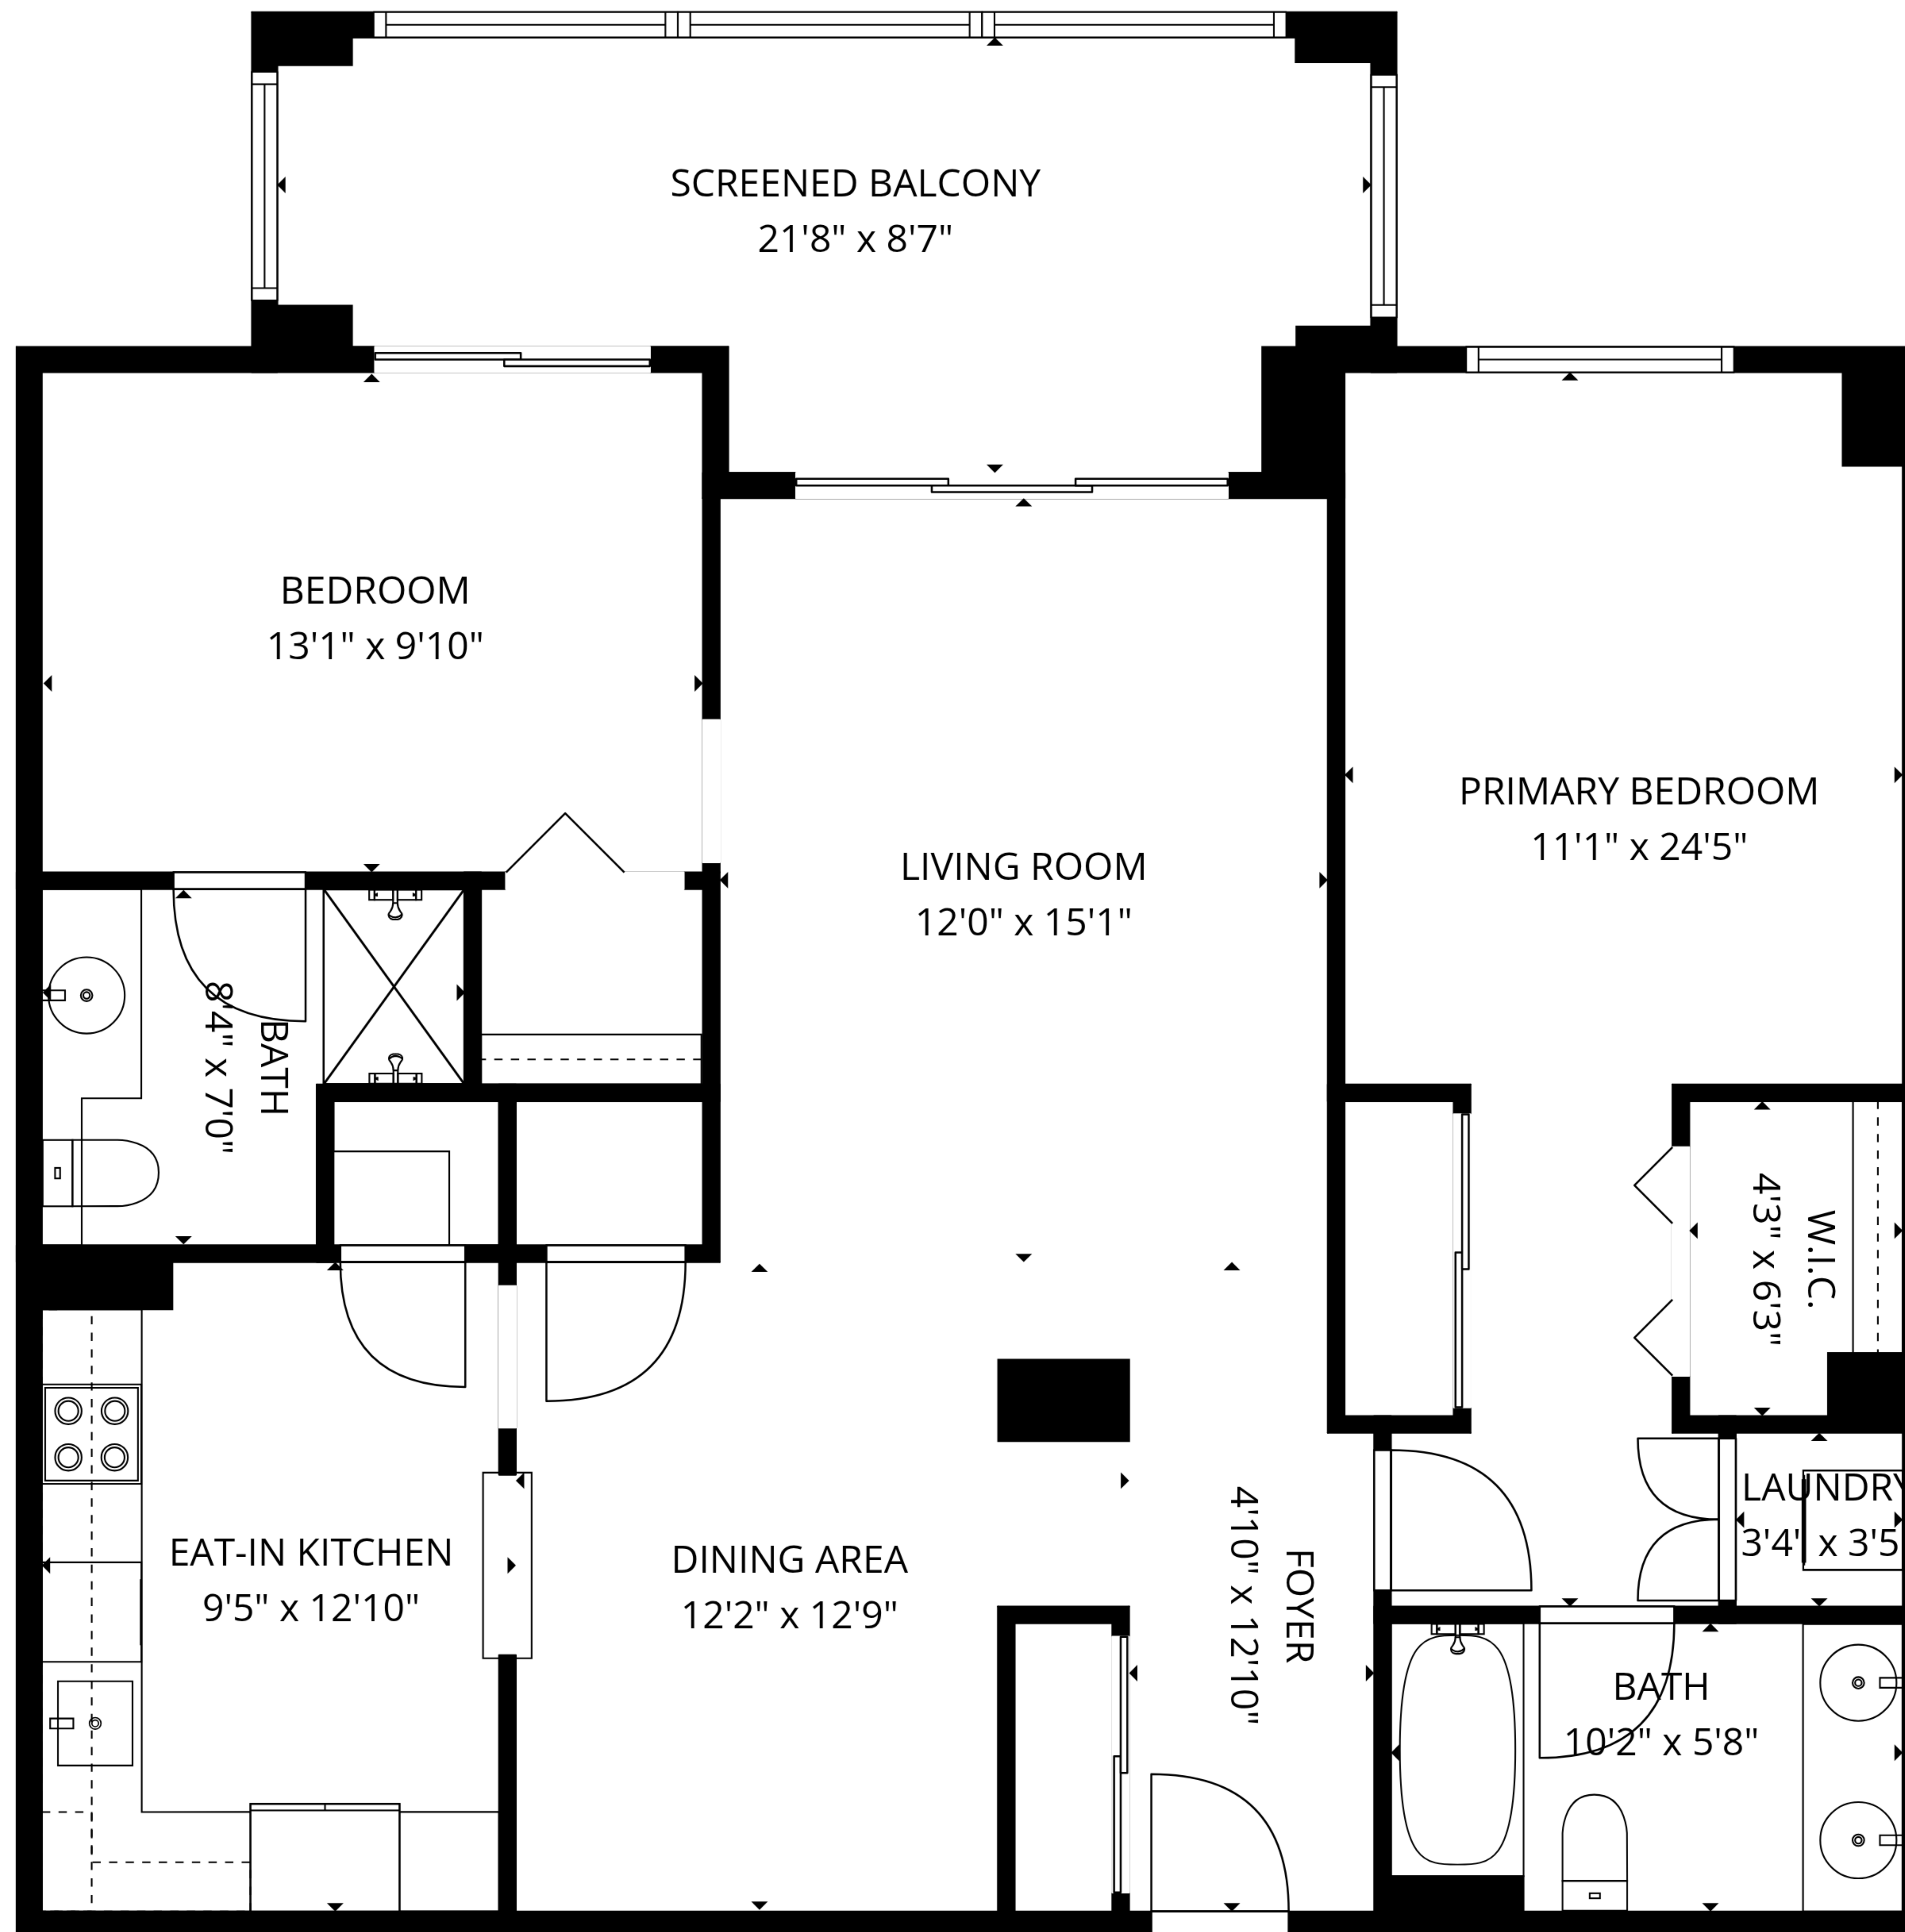

TOTAL: 1091 sq. ft
 1st floor: 1091 sq. ft
 EXCLUDED AREAS: SCREENED BALCONY: 162 sq. ft, WALLS: 87 sq. ft

TOTAL: 1091 sq. ft
 1st floor: 1091 sq. ft
 EXCLUDED AREAS: SCREENED BALCONY: 162 sq. ft, WALLS: 87 sq. ft