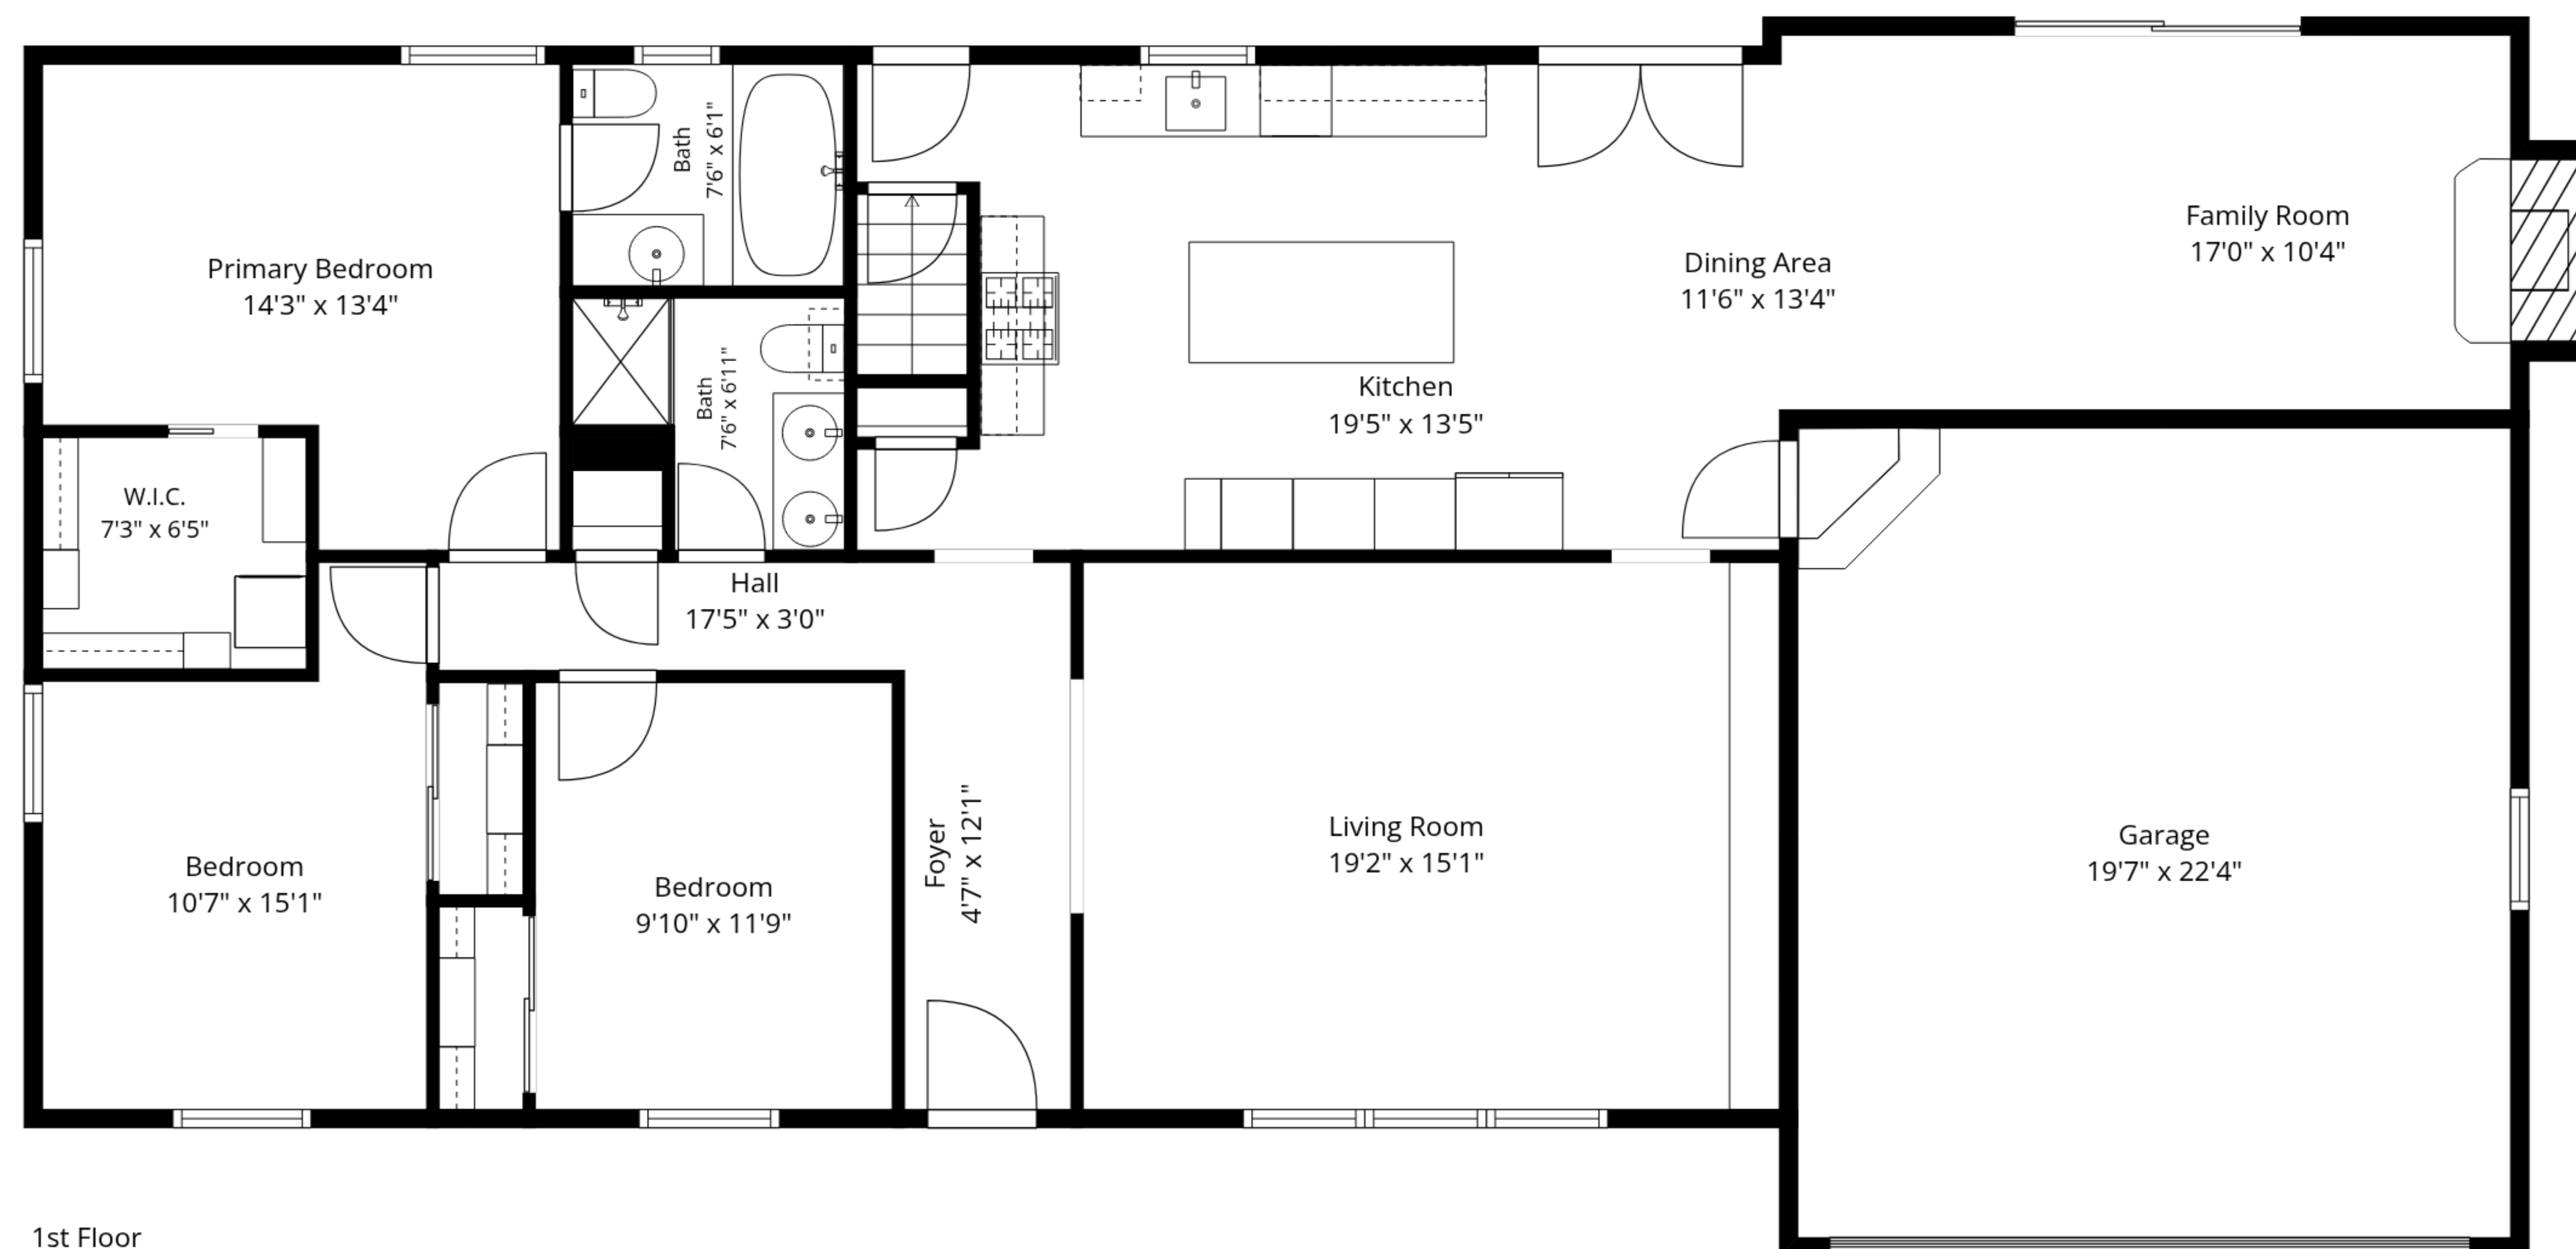

TOTAL: 3506 sq. ft

Basement: 1478 sq. ft, 1st floor: 2028 sq. ft

EXCLUDED AREAS: STORAGE: 34 sq. ft, FIREPLACE: 14 sq. ft, WALLS: 221 sq. ft

Measurements Are Approximate - Deemed Highly Reliable But Not Guaranteed

1st Floor

Basement

TOTAL: 3506 sq. ft
 Basement: 1478 sq. ft, 1st floor: 2028 sq. ft
 EXCLUDED AREAS: STORAGE: 34 sq. ft, FIREPLACE: 14 sq. ft, WALLS: 221 sq. ft

Measurements Are Approximate - Deemed Highly Reliable But Not Guaranteed