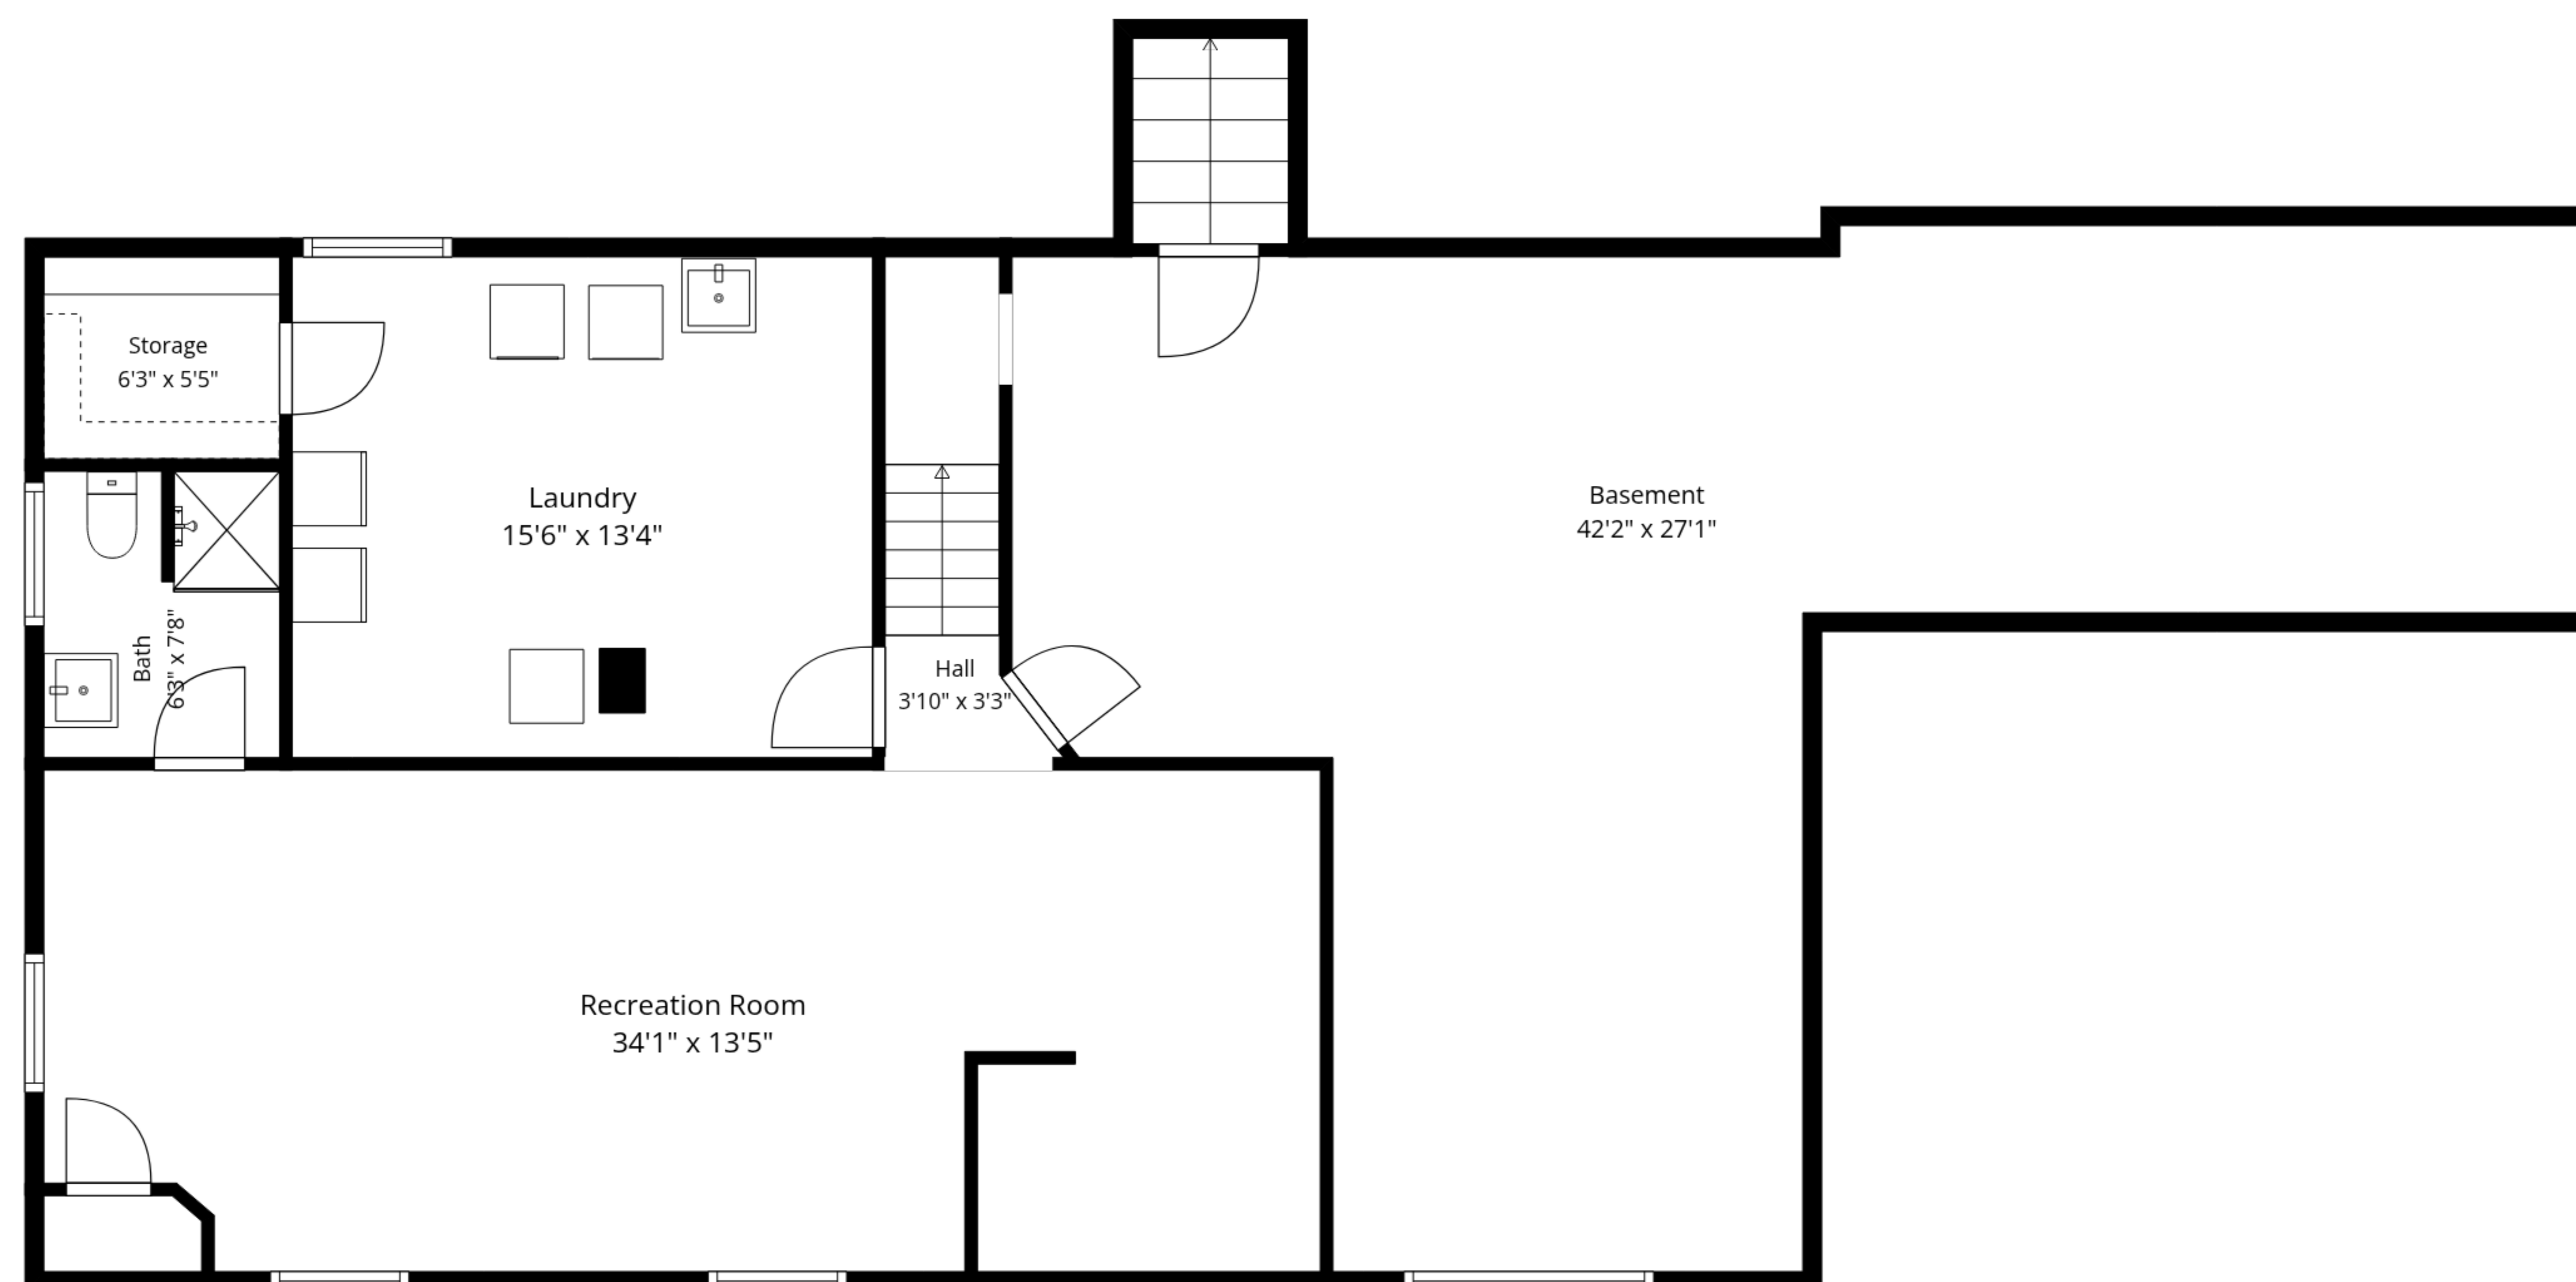

TOTAL: 3506 sq. ft

Basement: 1478 sq. ft, 1st floor: 2028 sq. ft

EXCLUDED AREAS: STORAGE: 34 sq. ft, FIREPLACE: 14 sq. ft, WALLS: 221 sq. ft

Measurements Are Approximate - Deemed Highly Reliable But Not Guaranteed

1st Floor

Basement

TOTAL: 3506 sq. ft
 Basement: 1478 sq. ft, 1st floor: 2028 sq. ft
 EXCLUDED AREAS: STORAGE: 34 sq. ft, FIREPLACE: 14 sq. ft, WALLS: 221 sq. ft

Measurements Are Approximate - Deemed Highly Reliable But Not Guaranteed