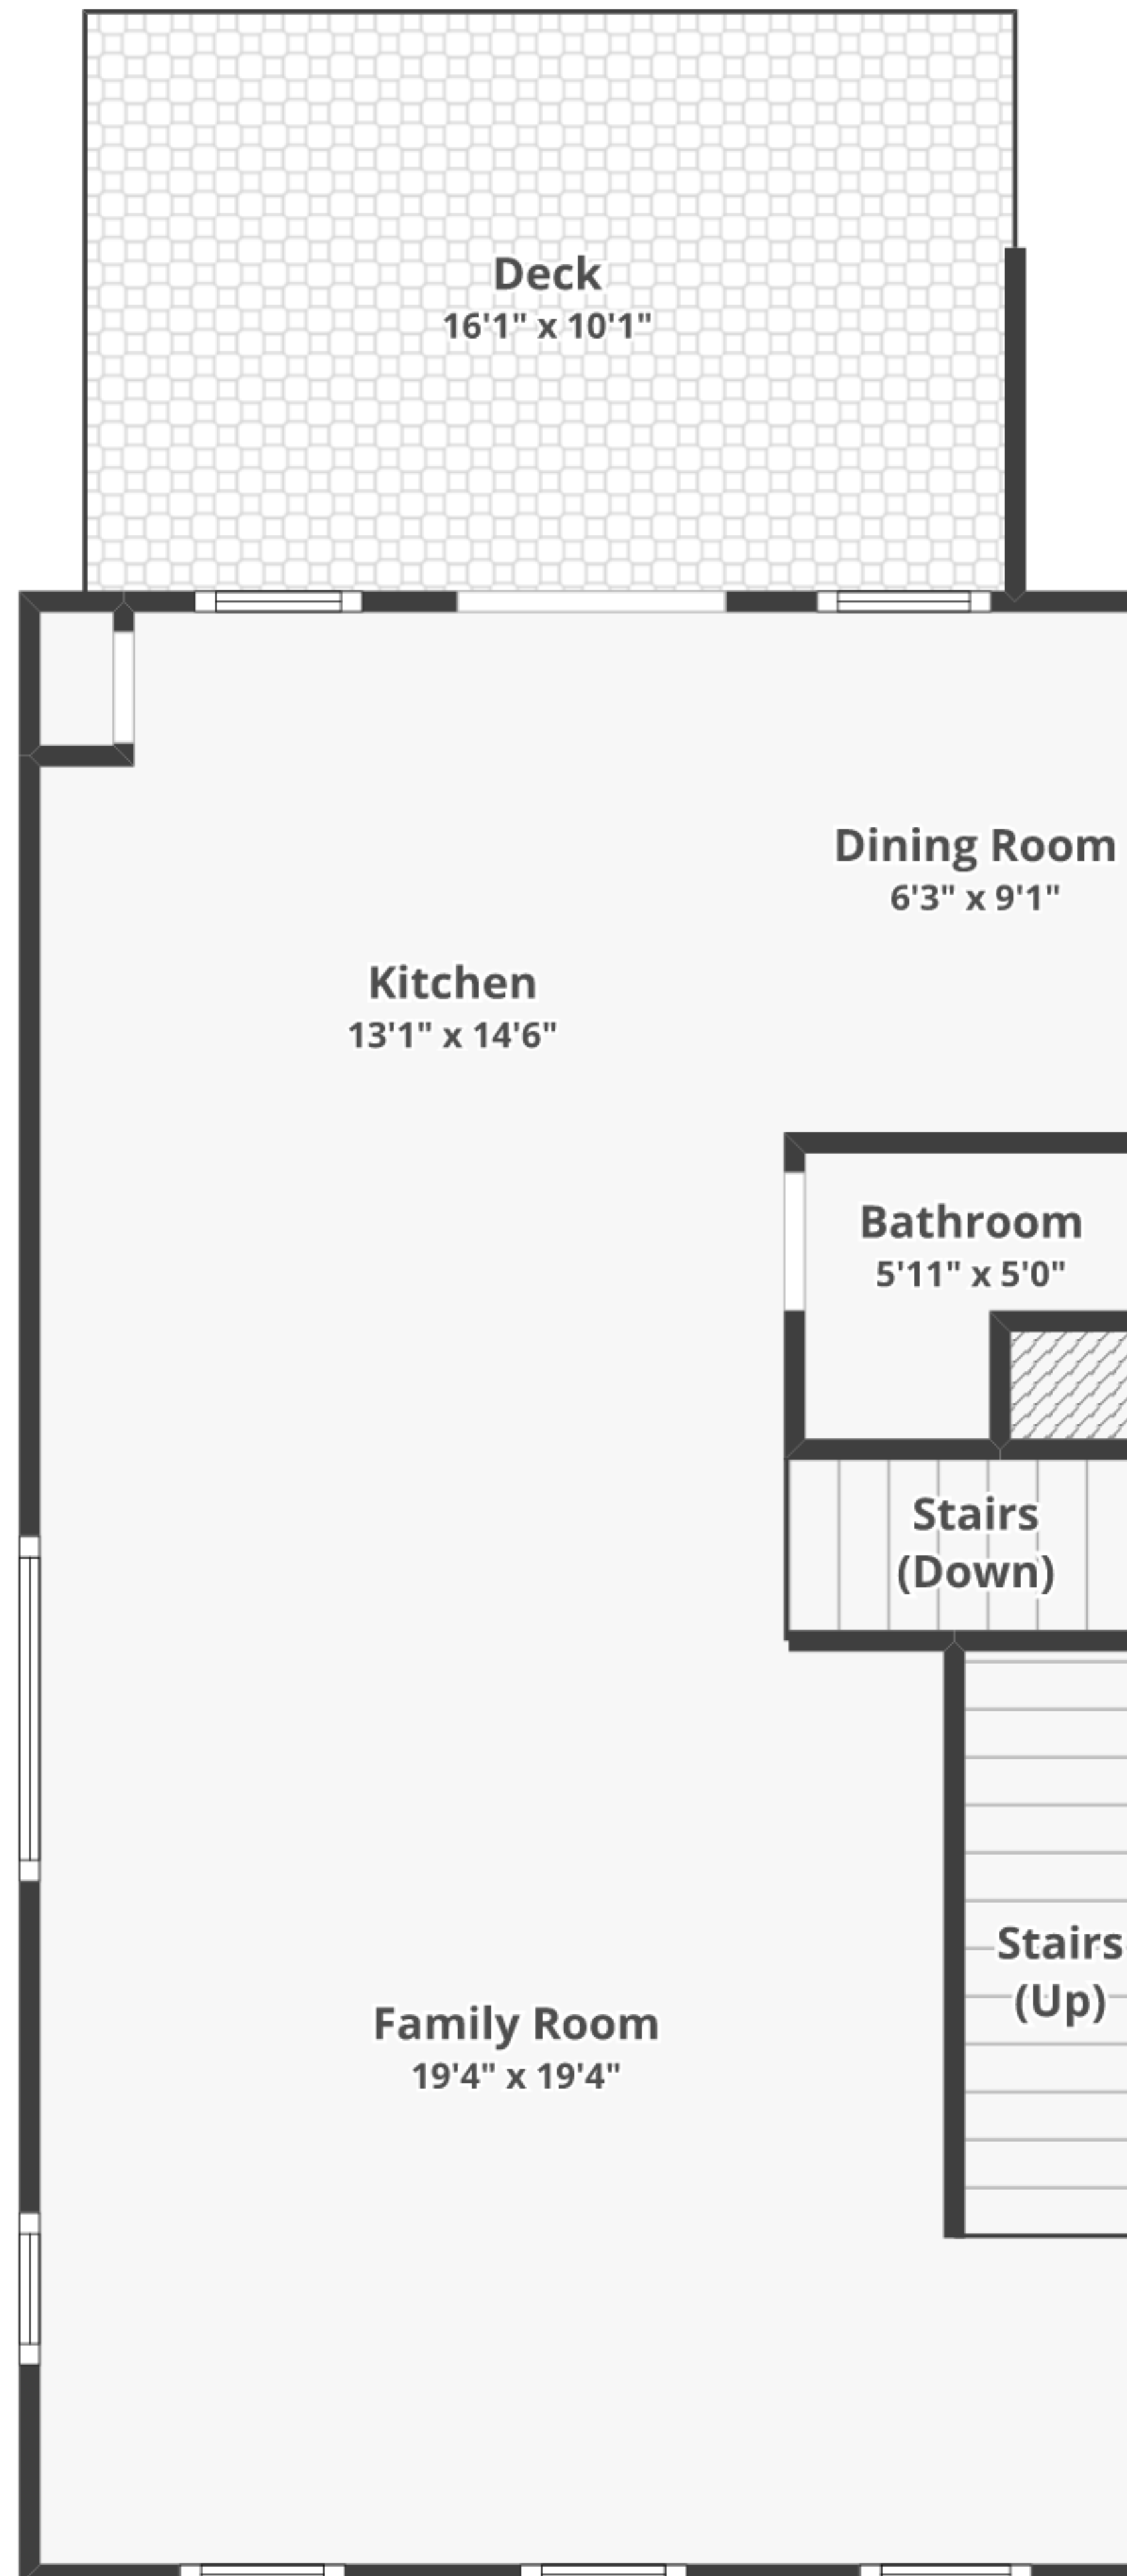

109 Splendor Garden Way, Stephenson, VA 22656

Total finished area: ~1,571.56 sq. ft.

Floor 2

Finished area: ~609.36 sq. ft.